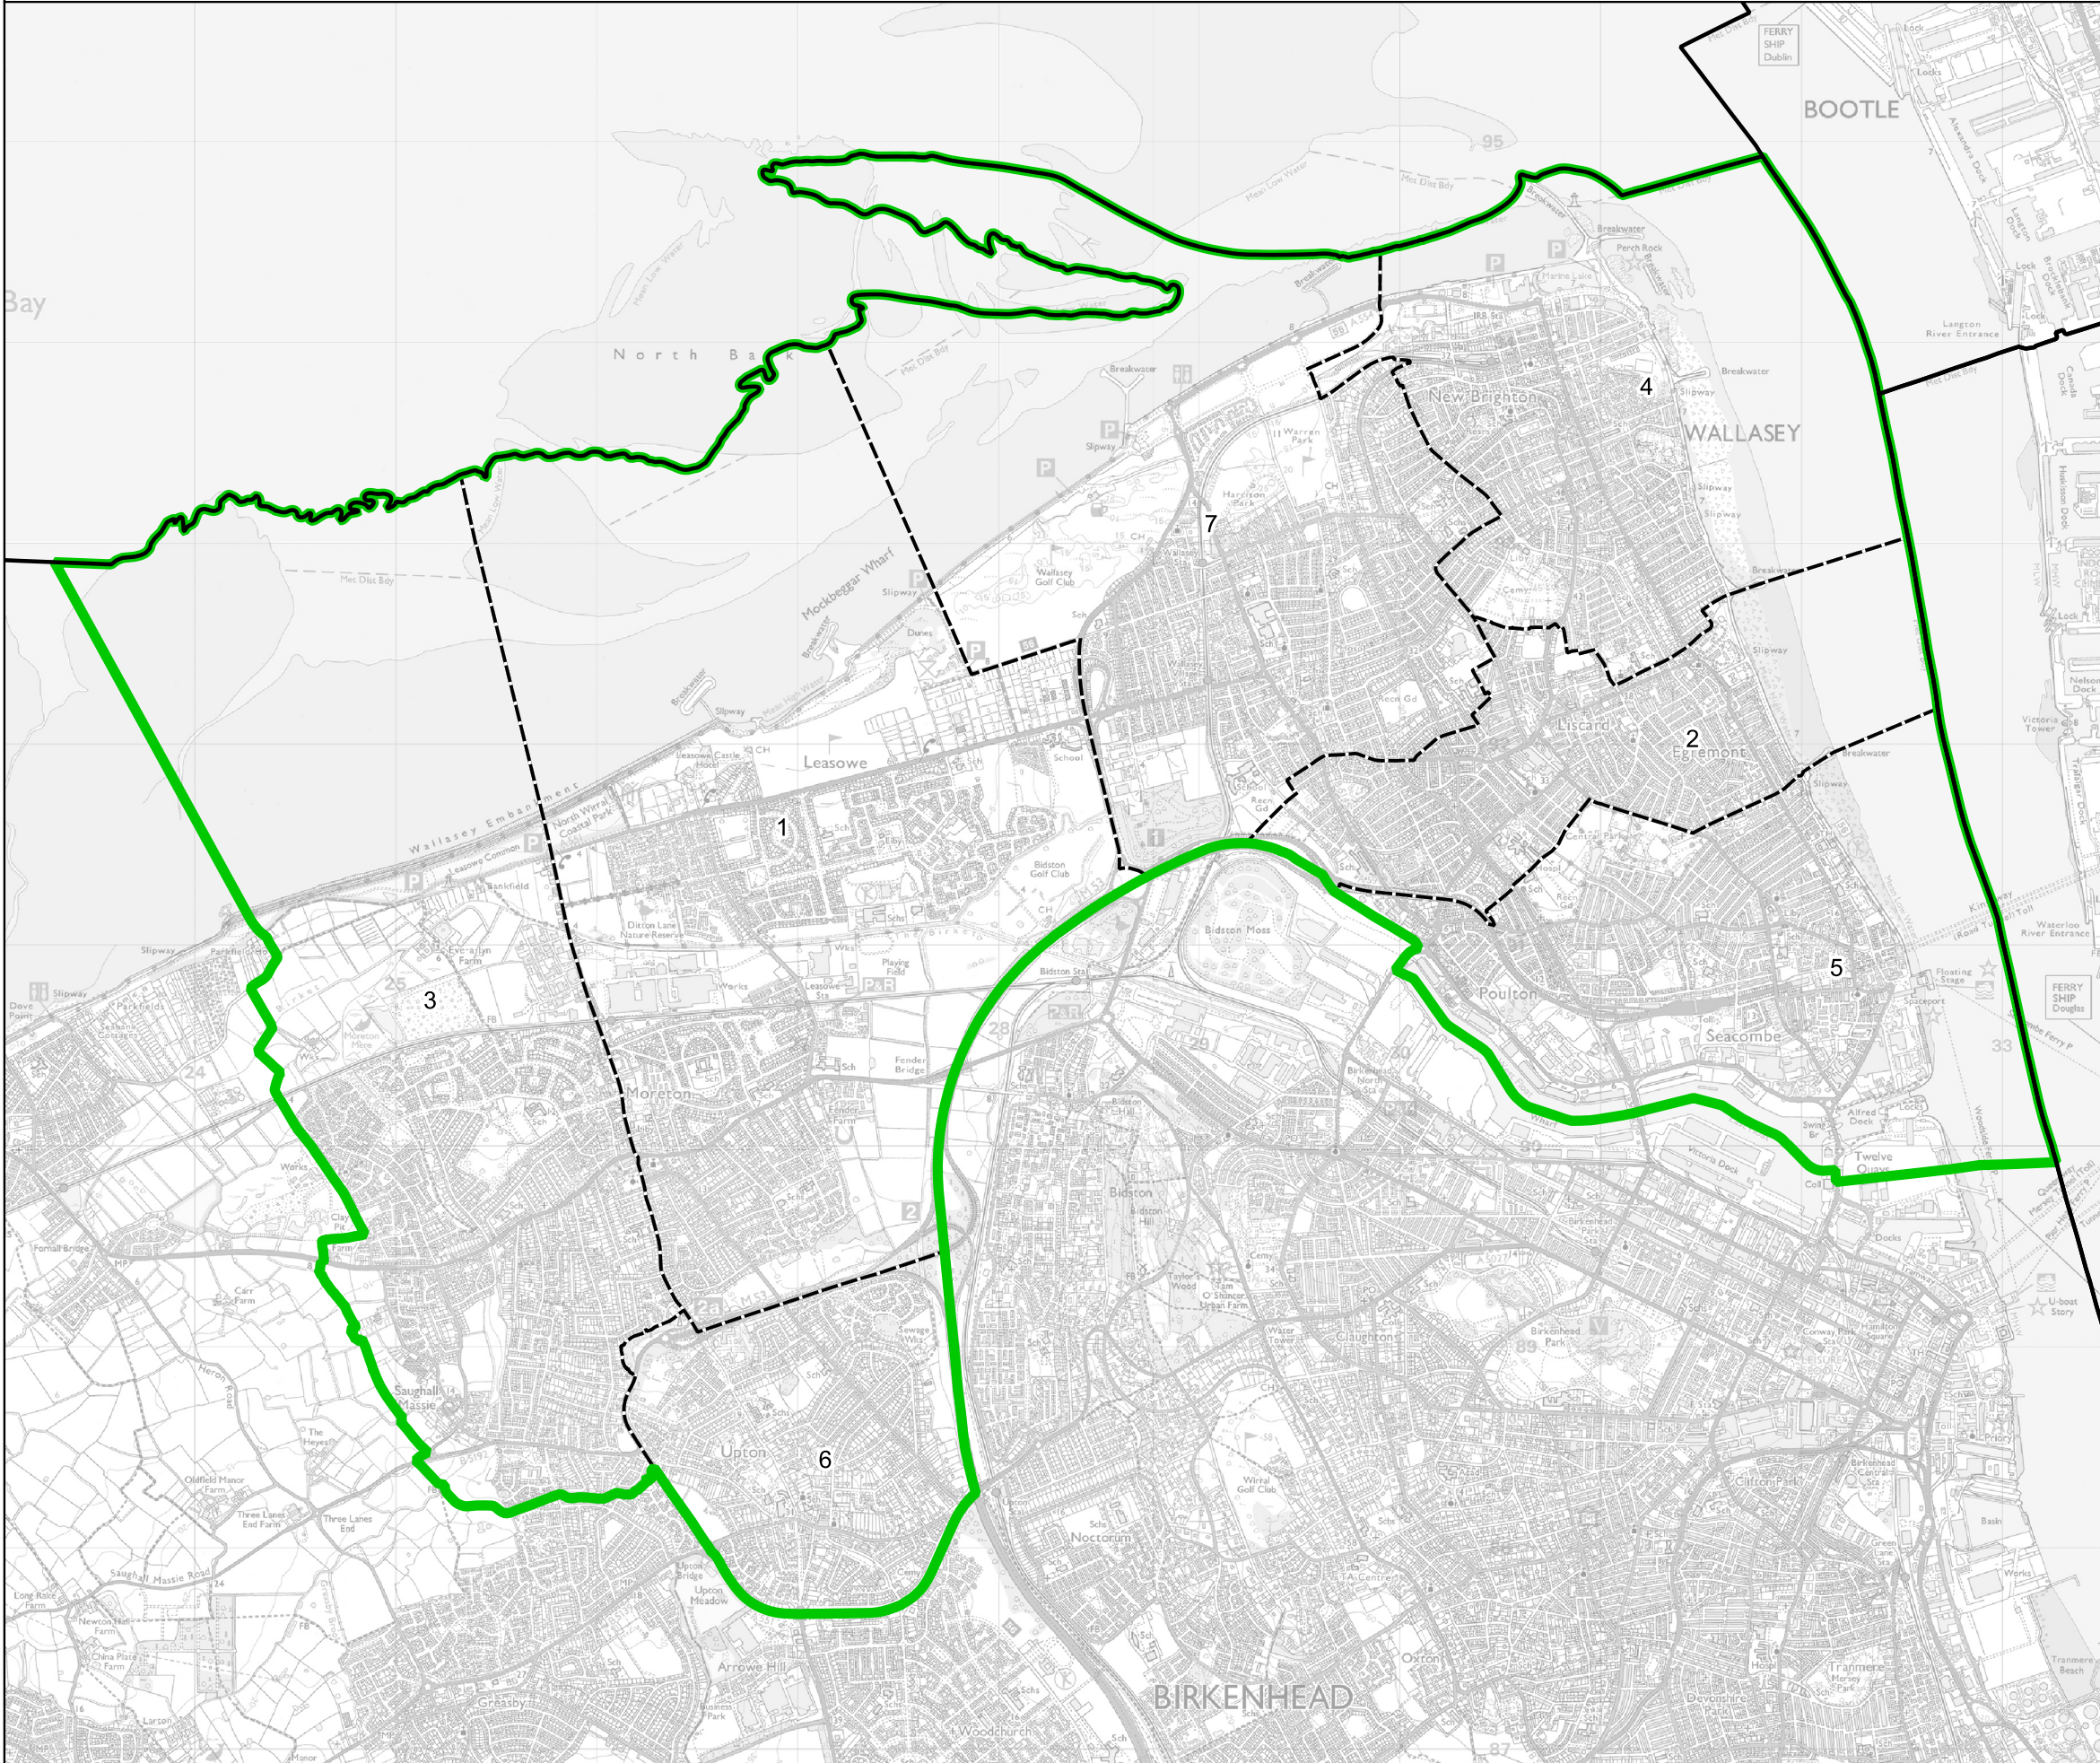

Boundary Commission for England - Final Recommendations for the North West Region

Wallasey Borough Constituency - Electorate 73,054

Wards:

- 1 Leasowe and Moreton East
- 2 Liscard
- 3 Moreton West and Saughall Massie
- 4 New Brighton
- 5 Seacombe
- 6 Upton (Part)
- 7 Wallasey

- Constituency
- Local Authorities
- Wards

0 0.5 1 km

© Crown copyright and database rights 2023 OS 100018289. You are permitted to use this data solely to enable you to respond to, or interact with, the organisation that provided you with the data. You are not permitted to copy, sub-licence, distribute or sell any of this data to third parties in any form. Third party rights to enforce the terms of this licence shall be reserved to OS.