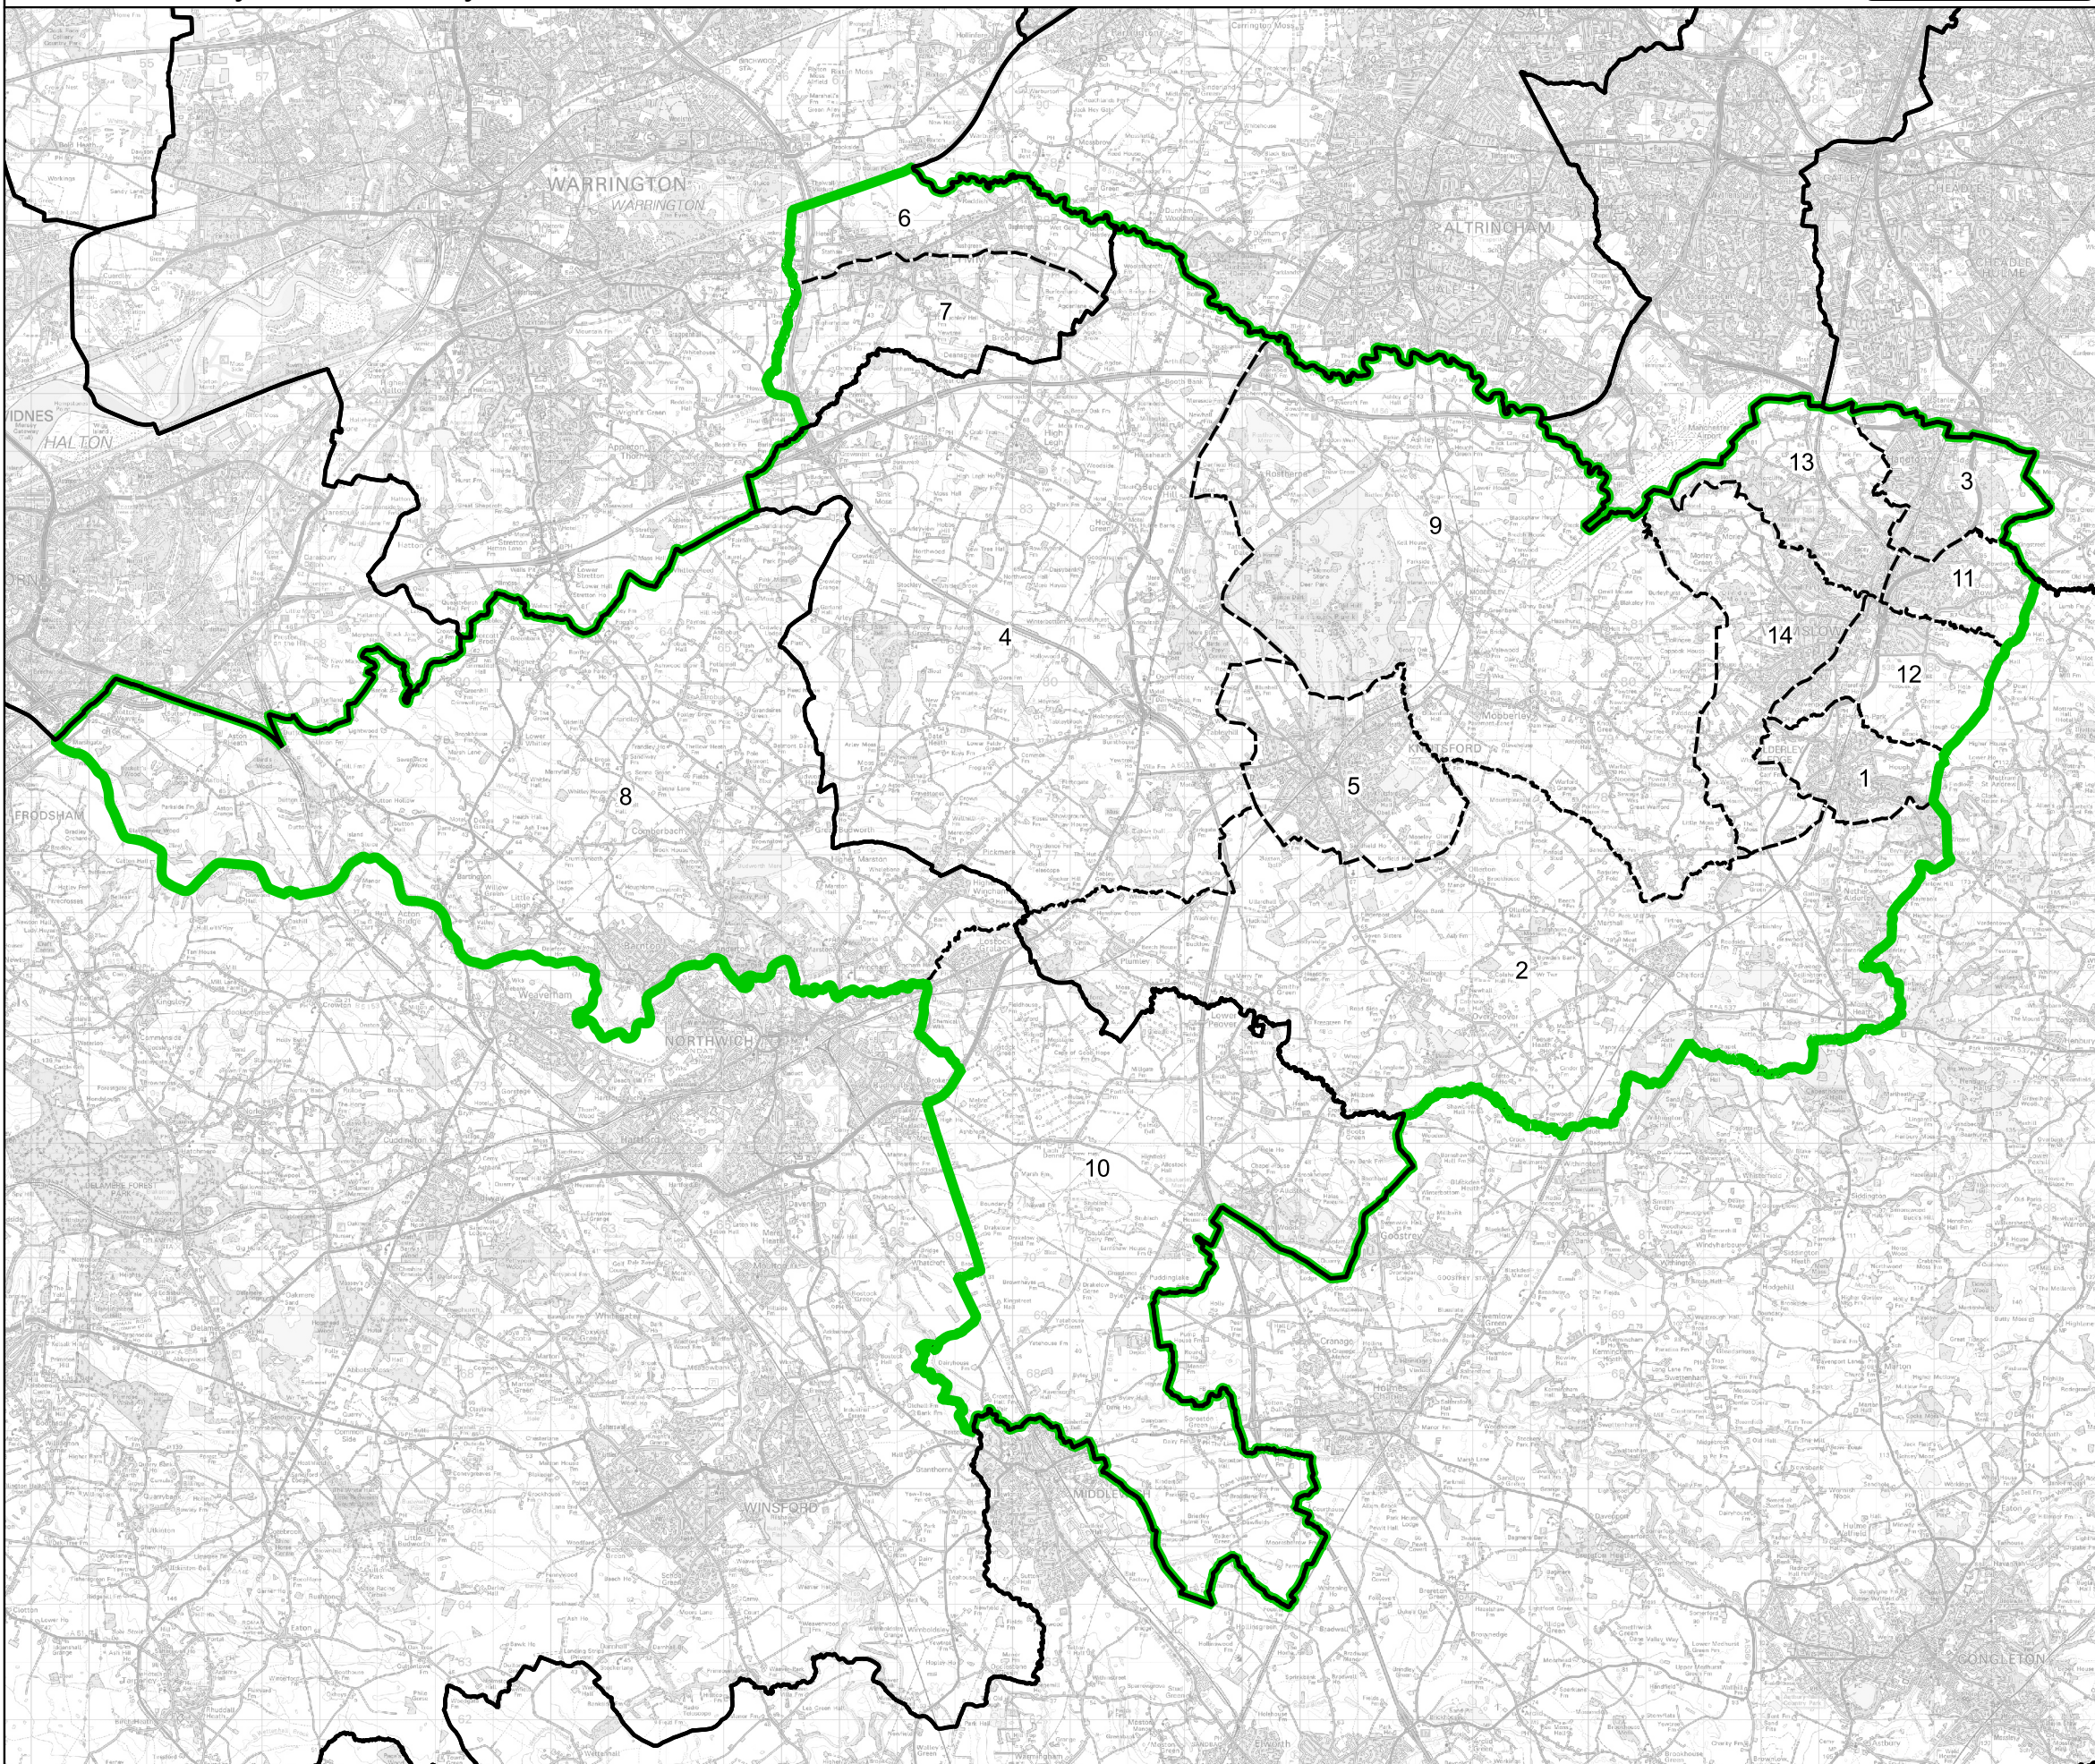

Boundary Commission for England - Final Recommendations for the North West Region

Tatton County Constituency - Electorate 75,538

- Wards:
- 1 Alderley Edge
 - 2 Chelford
 - 3 Handforth
 - 4 High Legh
 - 5 Knutsford
 - 6 Lymm North & Thelwall (Part)
 - 7 Lymm South
 - 8 Marbury
 - 9 Mobberley
 - 10 Shakerley
 - 11 Wilmslow Dean Row
 - 12 Wilmslow East
 - 13 Wilmslow Lacey Green
 - 14 Wilmslow West and Chorley

- Constituency
- Local Authorities
- Wards

© Crown copyright and database rights 2023 OS 100018289. You are permitted to use this data solely to enable you to respond to, or interact with, the organisation that provided you with the data. You are not permitted to copy, sub-licence, distribute or sell any of this data to third parties in any form. Third party rights to enforce the terms of this licence shall be reserved to OS.

Tatton County Constituency