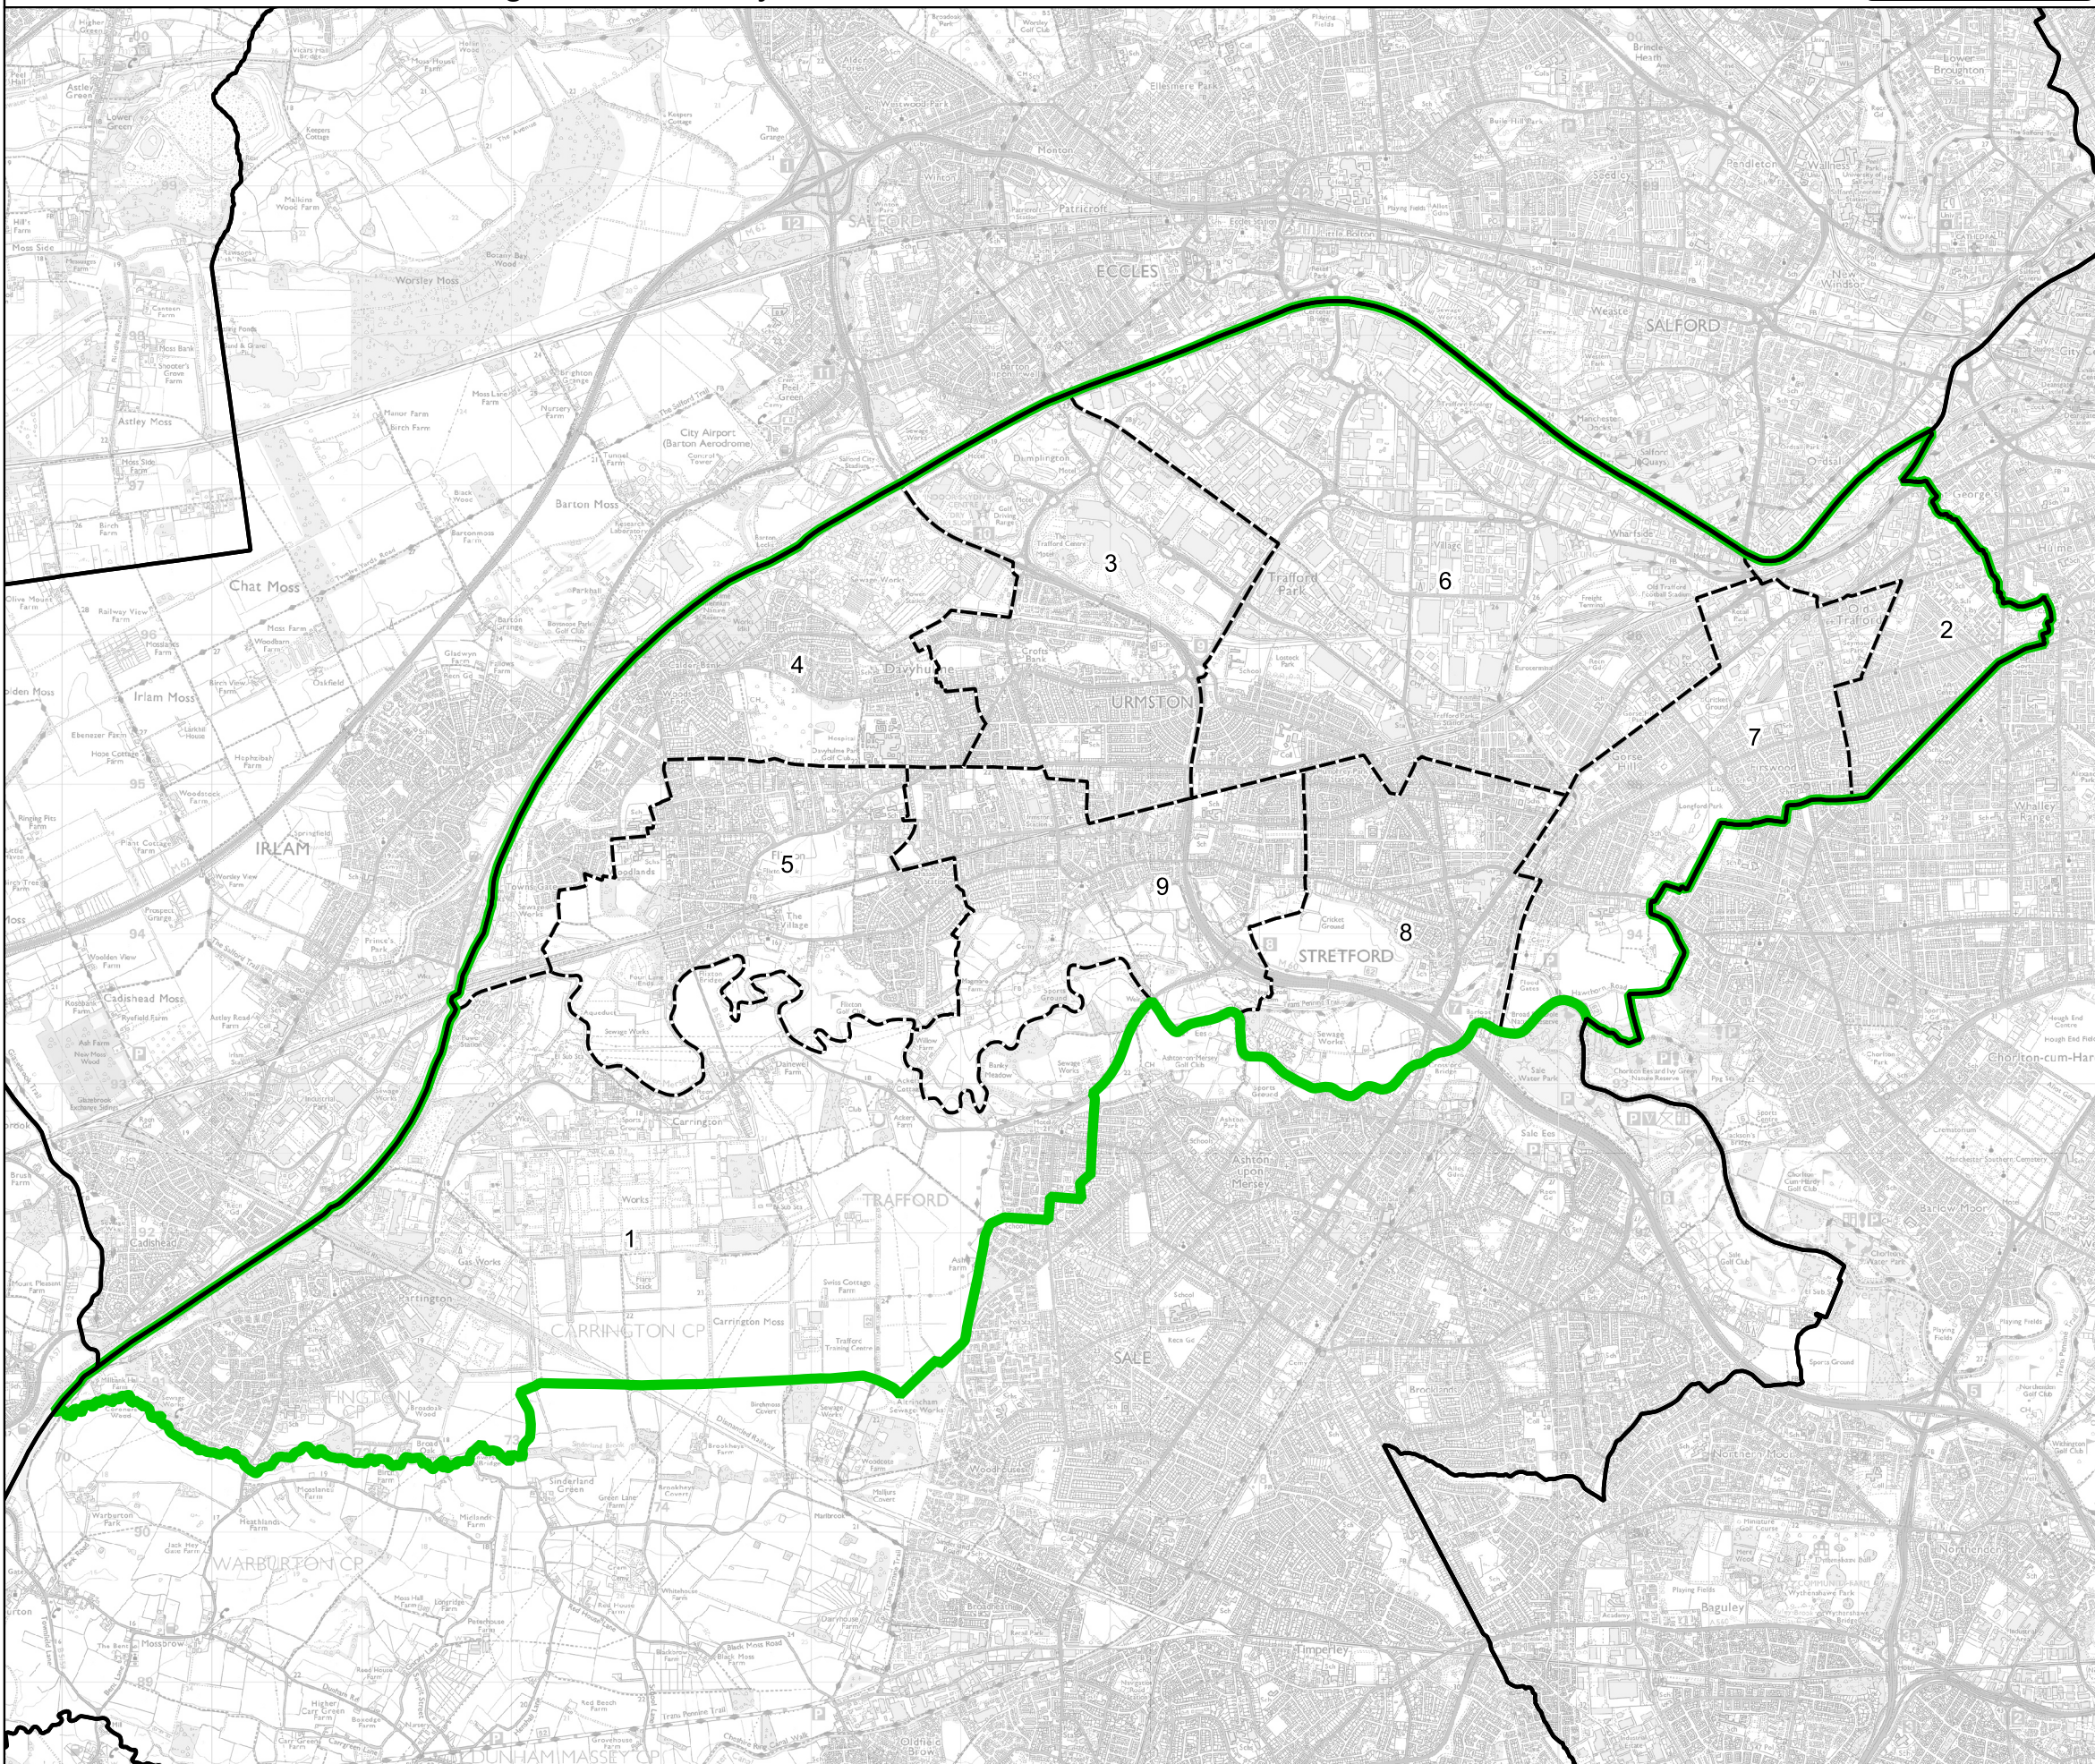

Boundary Commission for England - Final Recommendations for the North West Region

Stretford and Urmston Borough Constituency - Electorate 73,212

Wards:

- 1 Bucklow-St. Martins
- 2 Clifford
- 3 Davyhulme East
- 4 Davyhulme West
- 5 Flixton
- 6 Gorse Hill
- 7 Longford
- 8 Stretford
- 9 Urmston

-  Constituency
-  Local Authorities
-  Wards

0 0.6 1.2 km

© Crown copyright and database rights 2023 OS 100018289. You are permitted to use this data solely to enable you to respond to, or interact with, the organisation that provided you with the data. You are not permitted to copy, sub-licence, distribute or sell any of this data to third parties in any form. Third party rights to enforce the terms of this licence shall be reserved to OS.