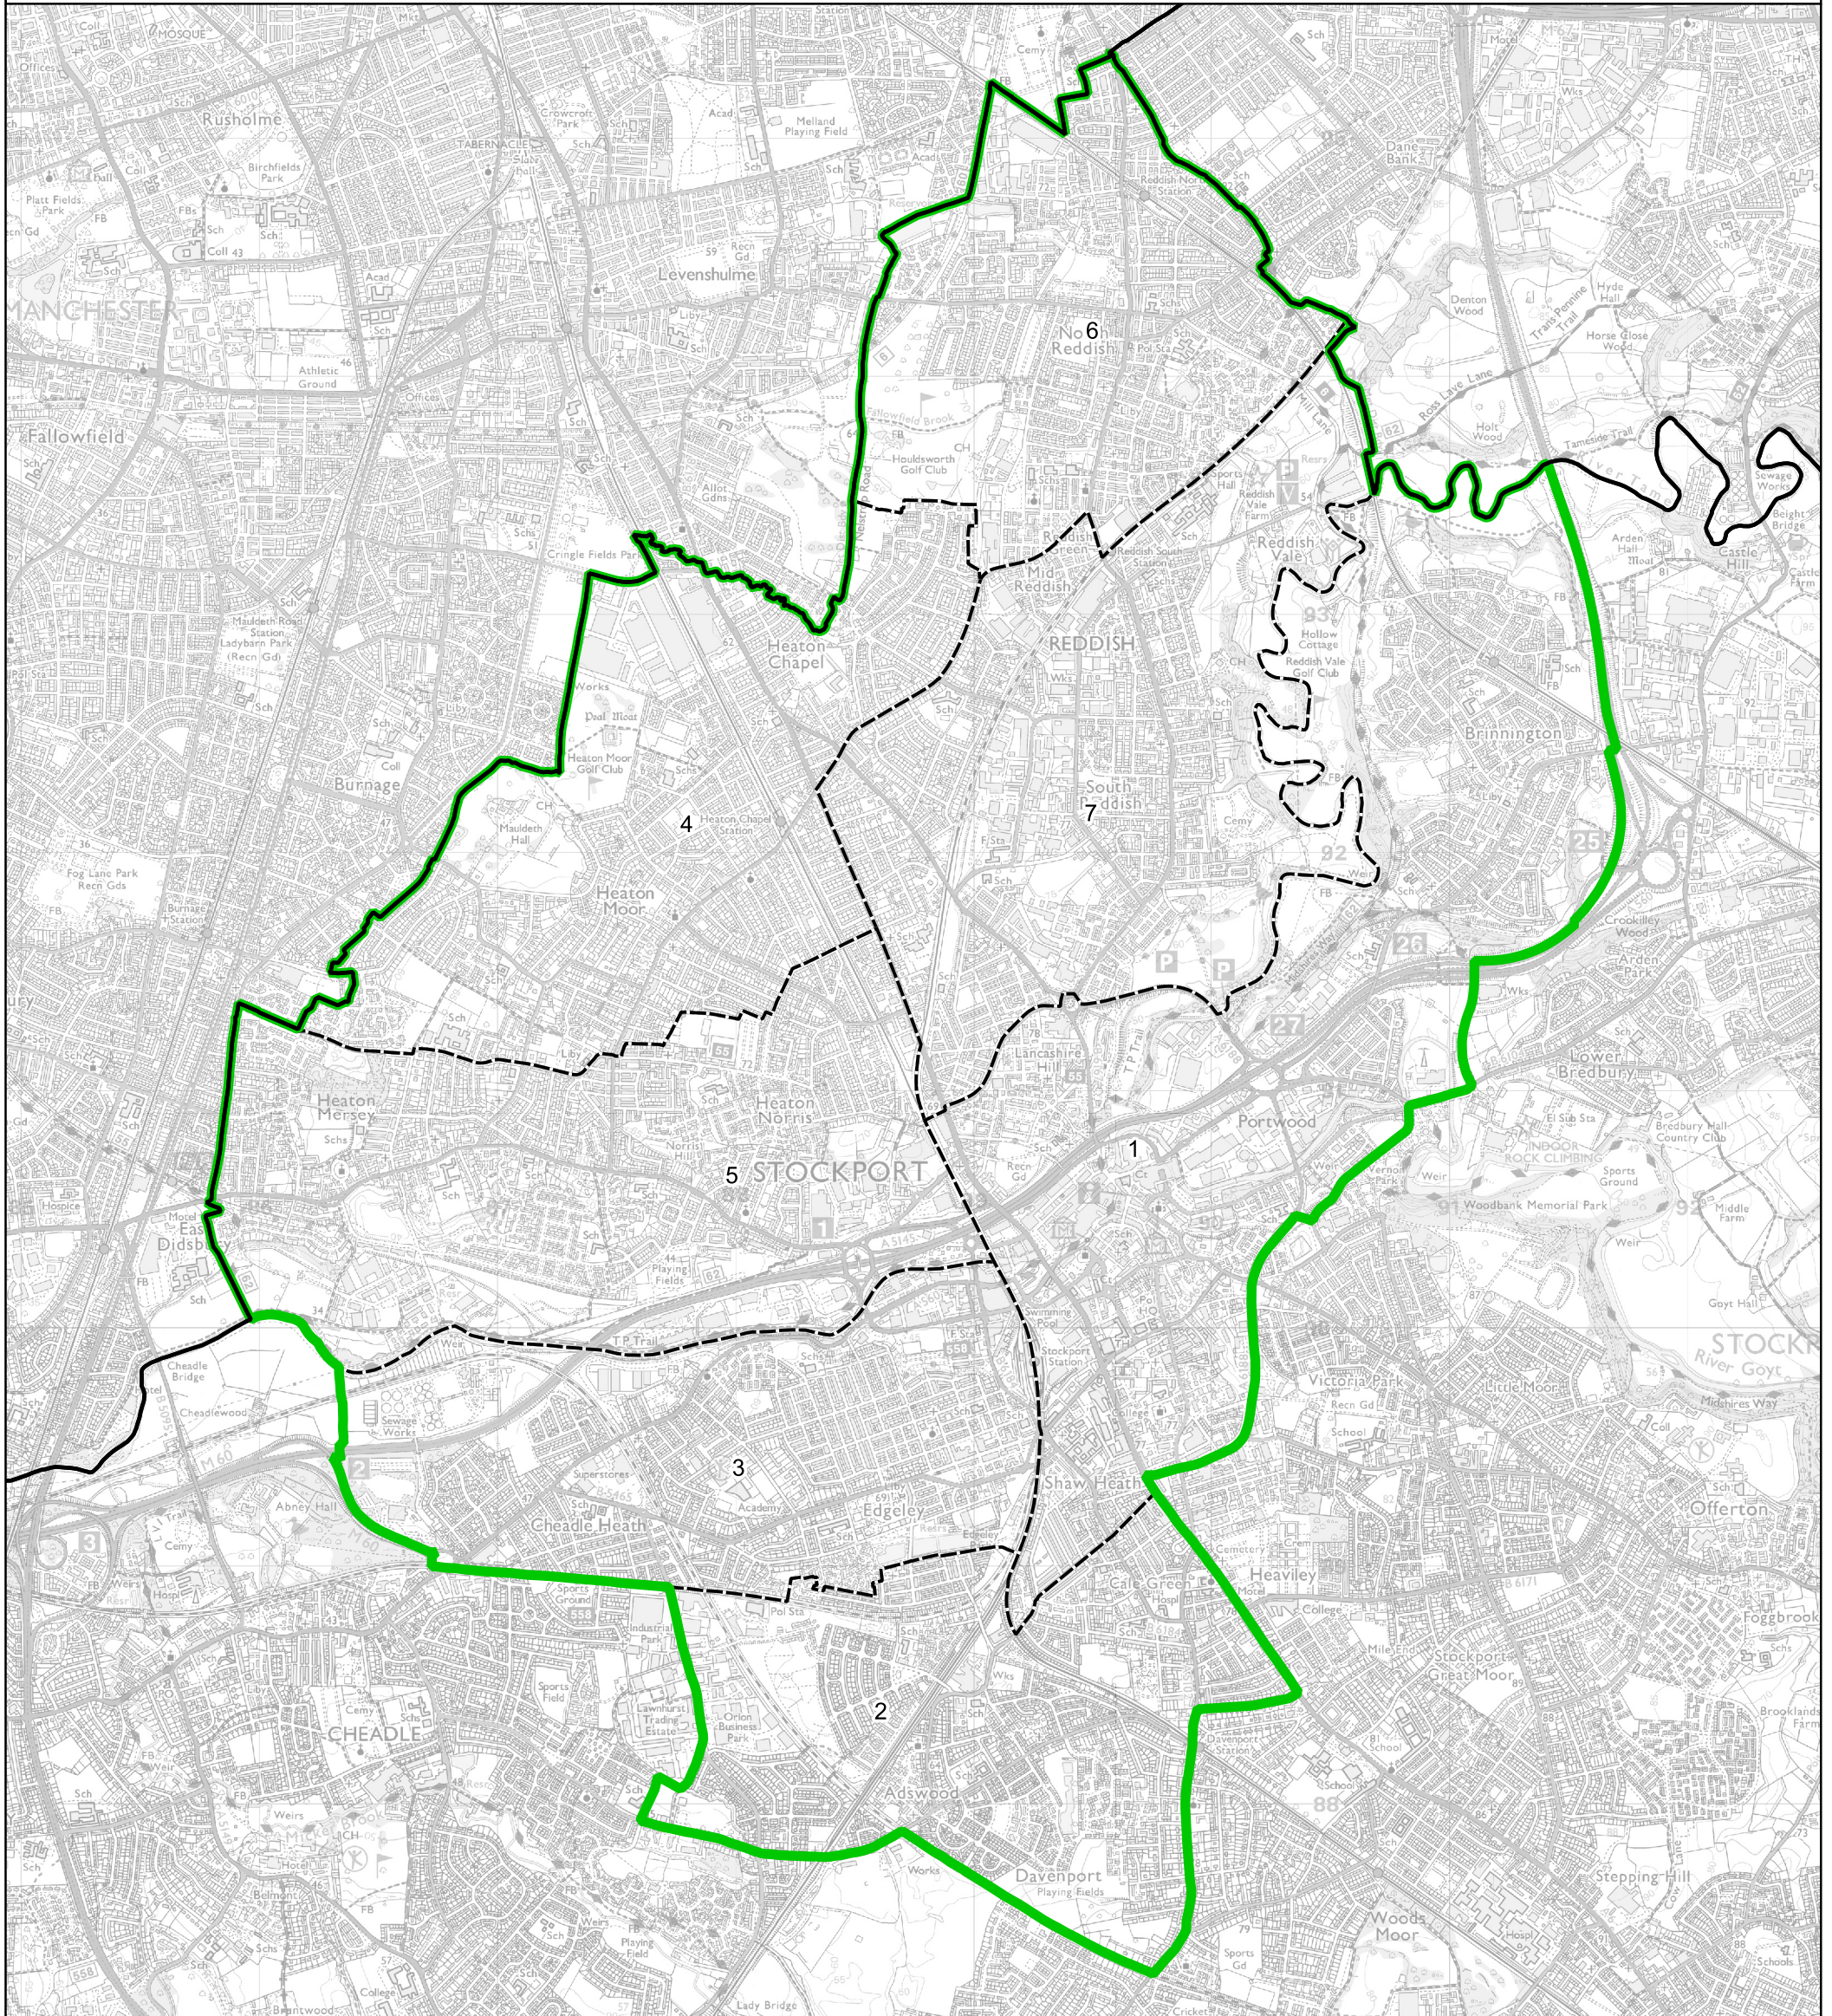

# Boundary Commission for England - Final Recommendations for the North West Region

### Wards:

- 1 Brinnington and Central
- 2 Davenport and Cale Green
- 3 Edgeley and Cheshire Heath
- 4 Heaton North
- 5 Heaton South
- 6 Reddish North
- 7 Reddish South

- Constituency
- Local Authorities
- Wards