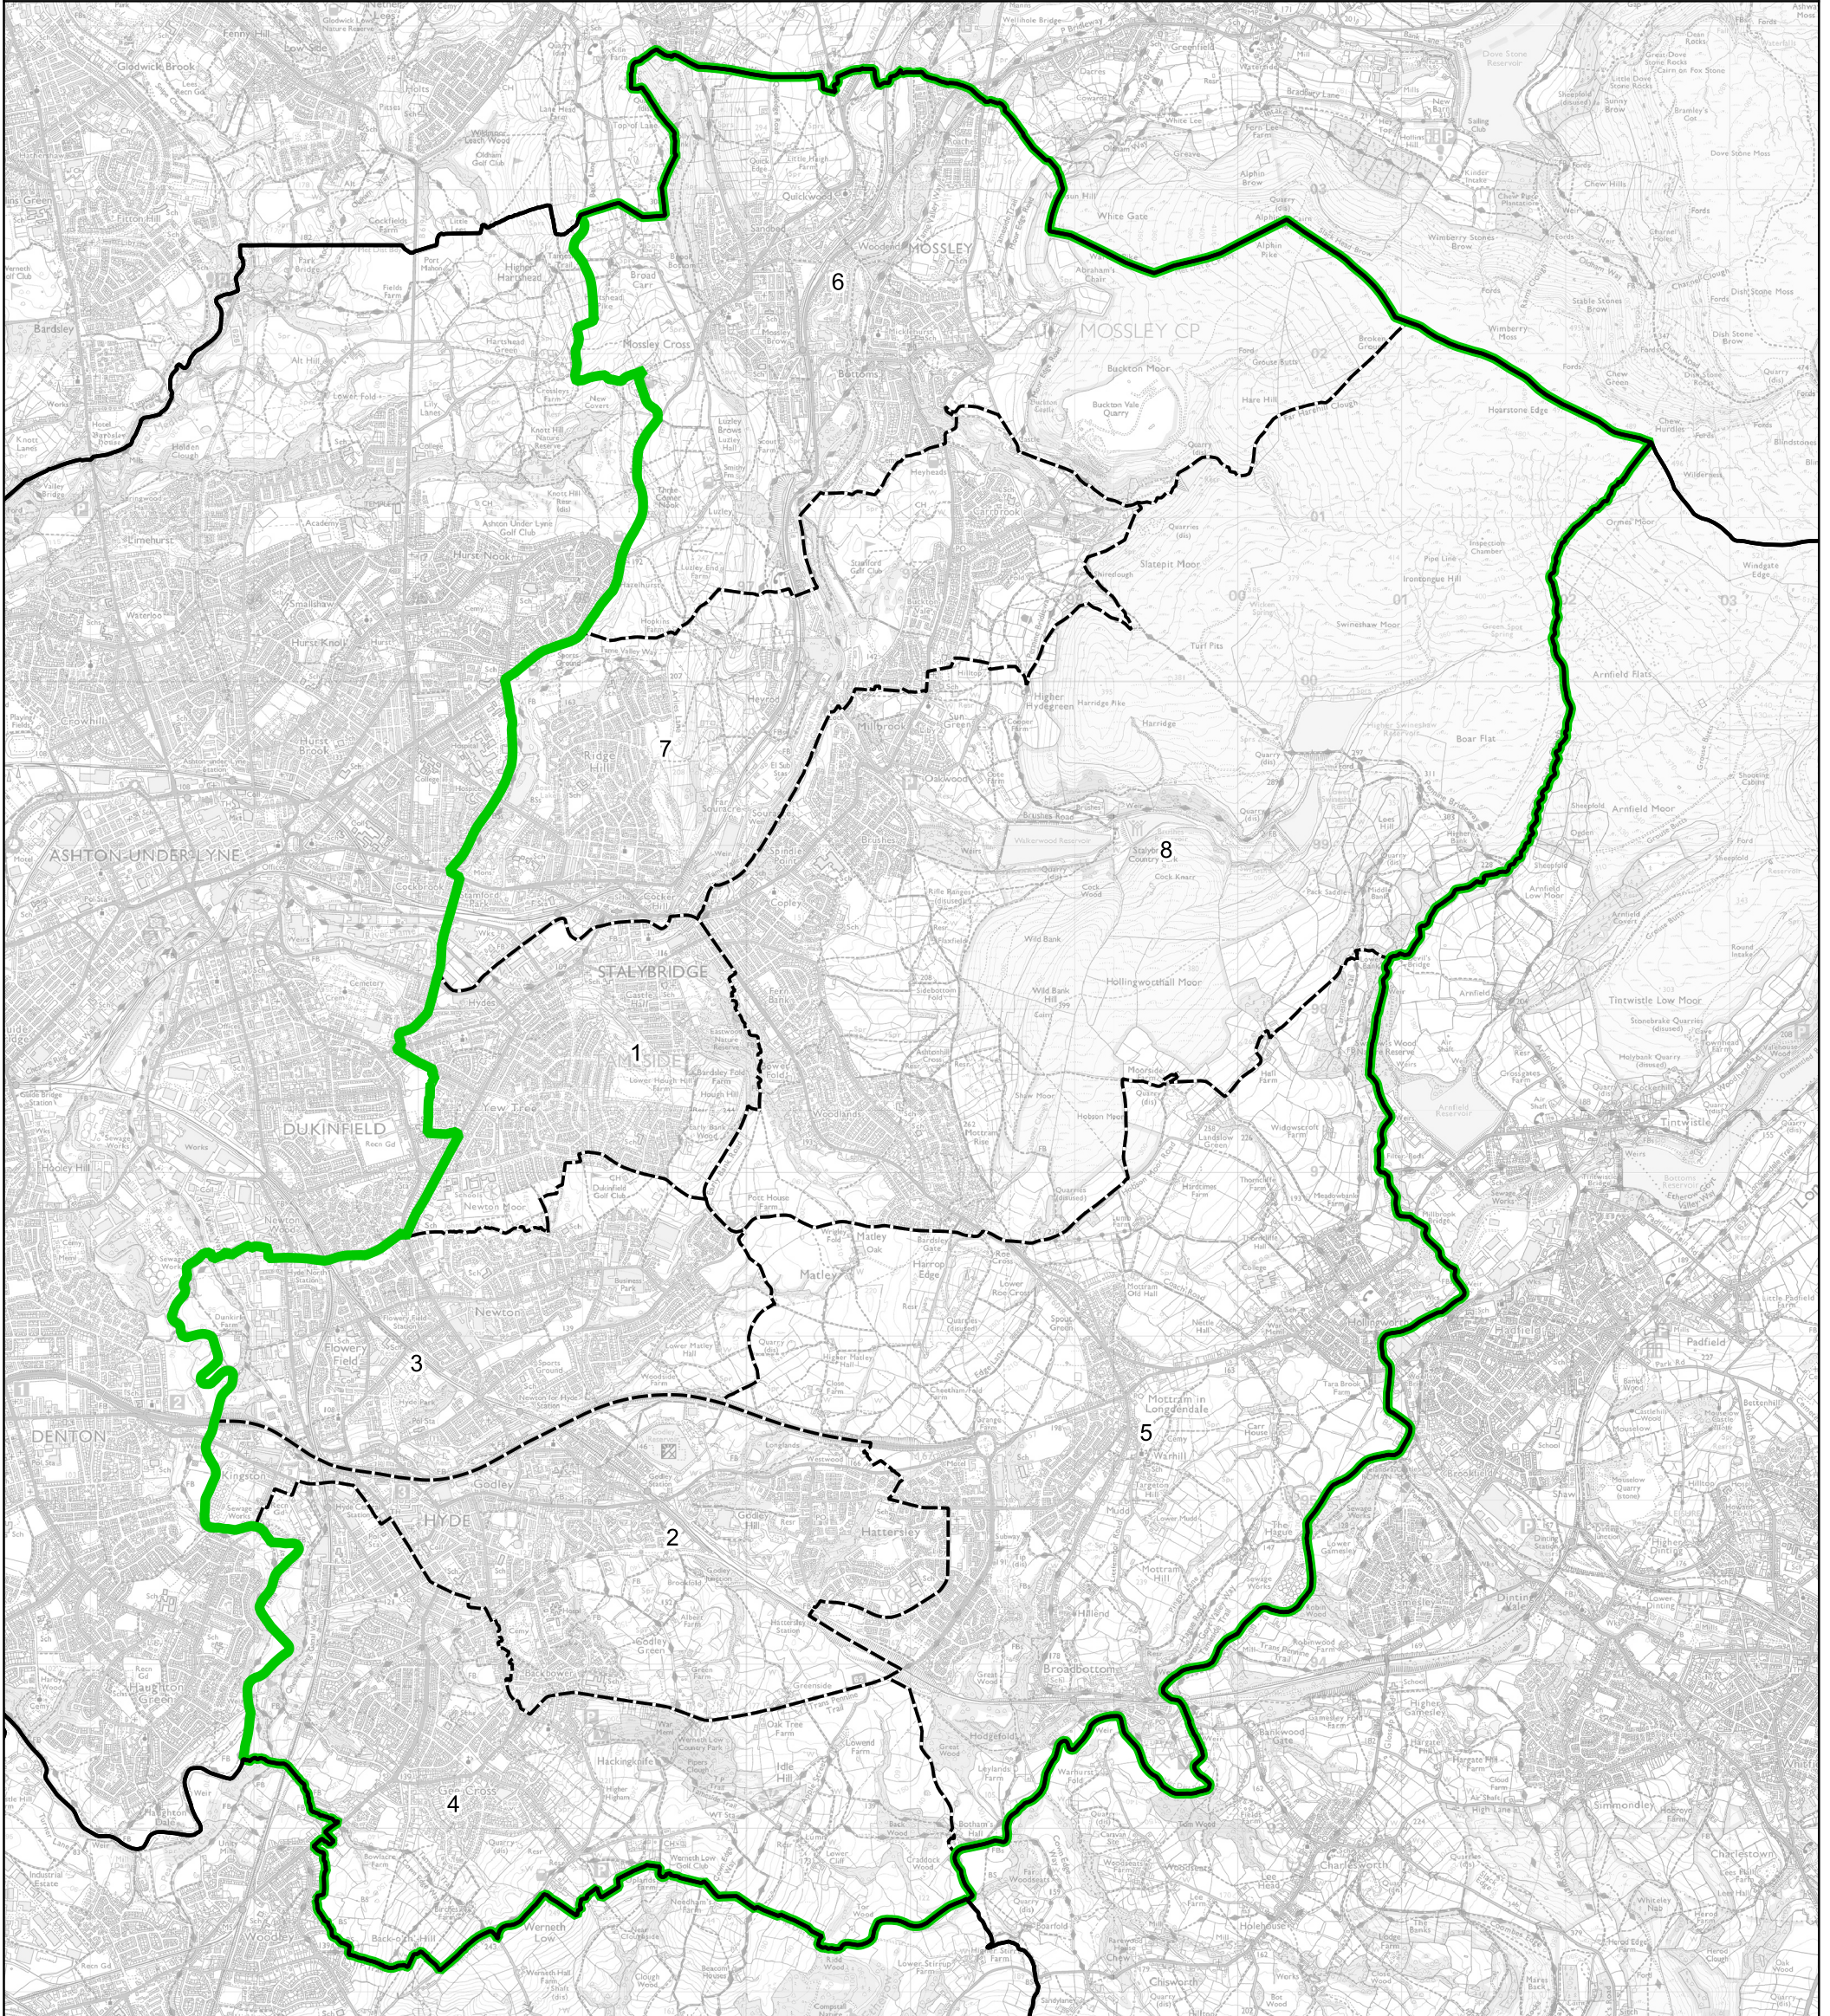

Boundary Commission for England - Final Recommendations for the North West Region  
 Stalybridge and Hyde County Constituency - Electorate 73,028

- Wards:**
- 1 Dukinfield Stalybridge
  - 2 Hyde Godley
  - 3 Hyde Newton
  - 4 Hyde Werneth
  - 5 Longendale
  - 6 Mossley
  - 7 Stalybridge North
  - 8 Stalybridge South

- Constituency
- Local Authorities
- Wards

© Crown copyright and database rights 2023 OS 100018289. You are permitted to use this data solely to enable you to respond to, or interact with, the organisation that provided you with the data. You are not permitted to copy, sub-licence, distribute or sell any of this data to third parties in any form. Third party rights to enforce the terms of this licence shall be reserved to OS.

# Stalybridge and Hyde County Constituency