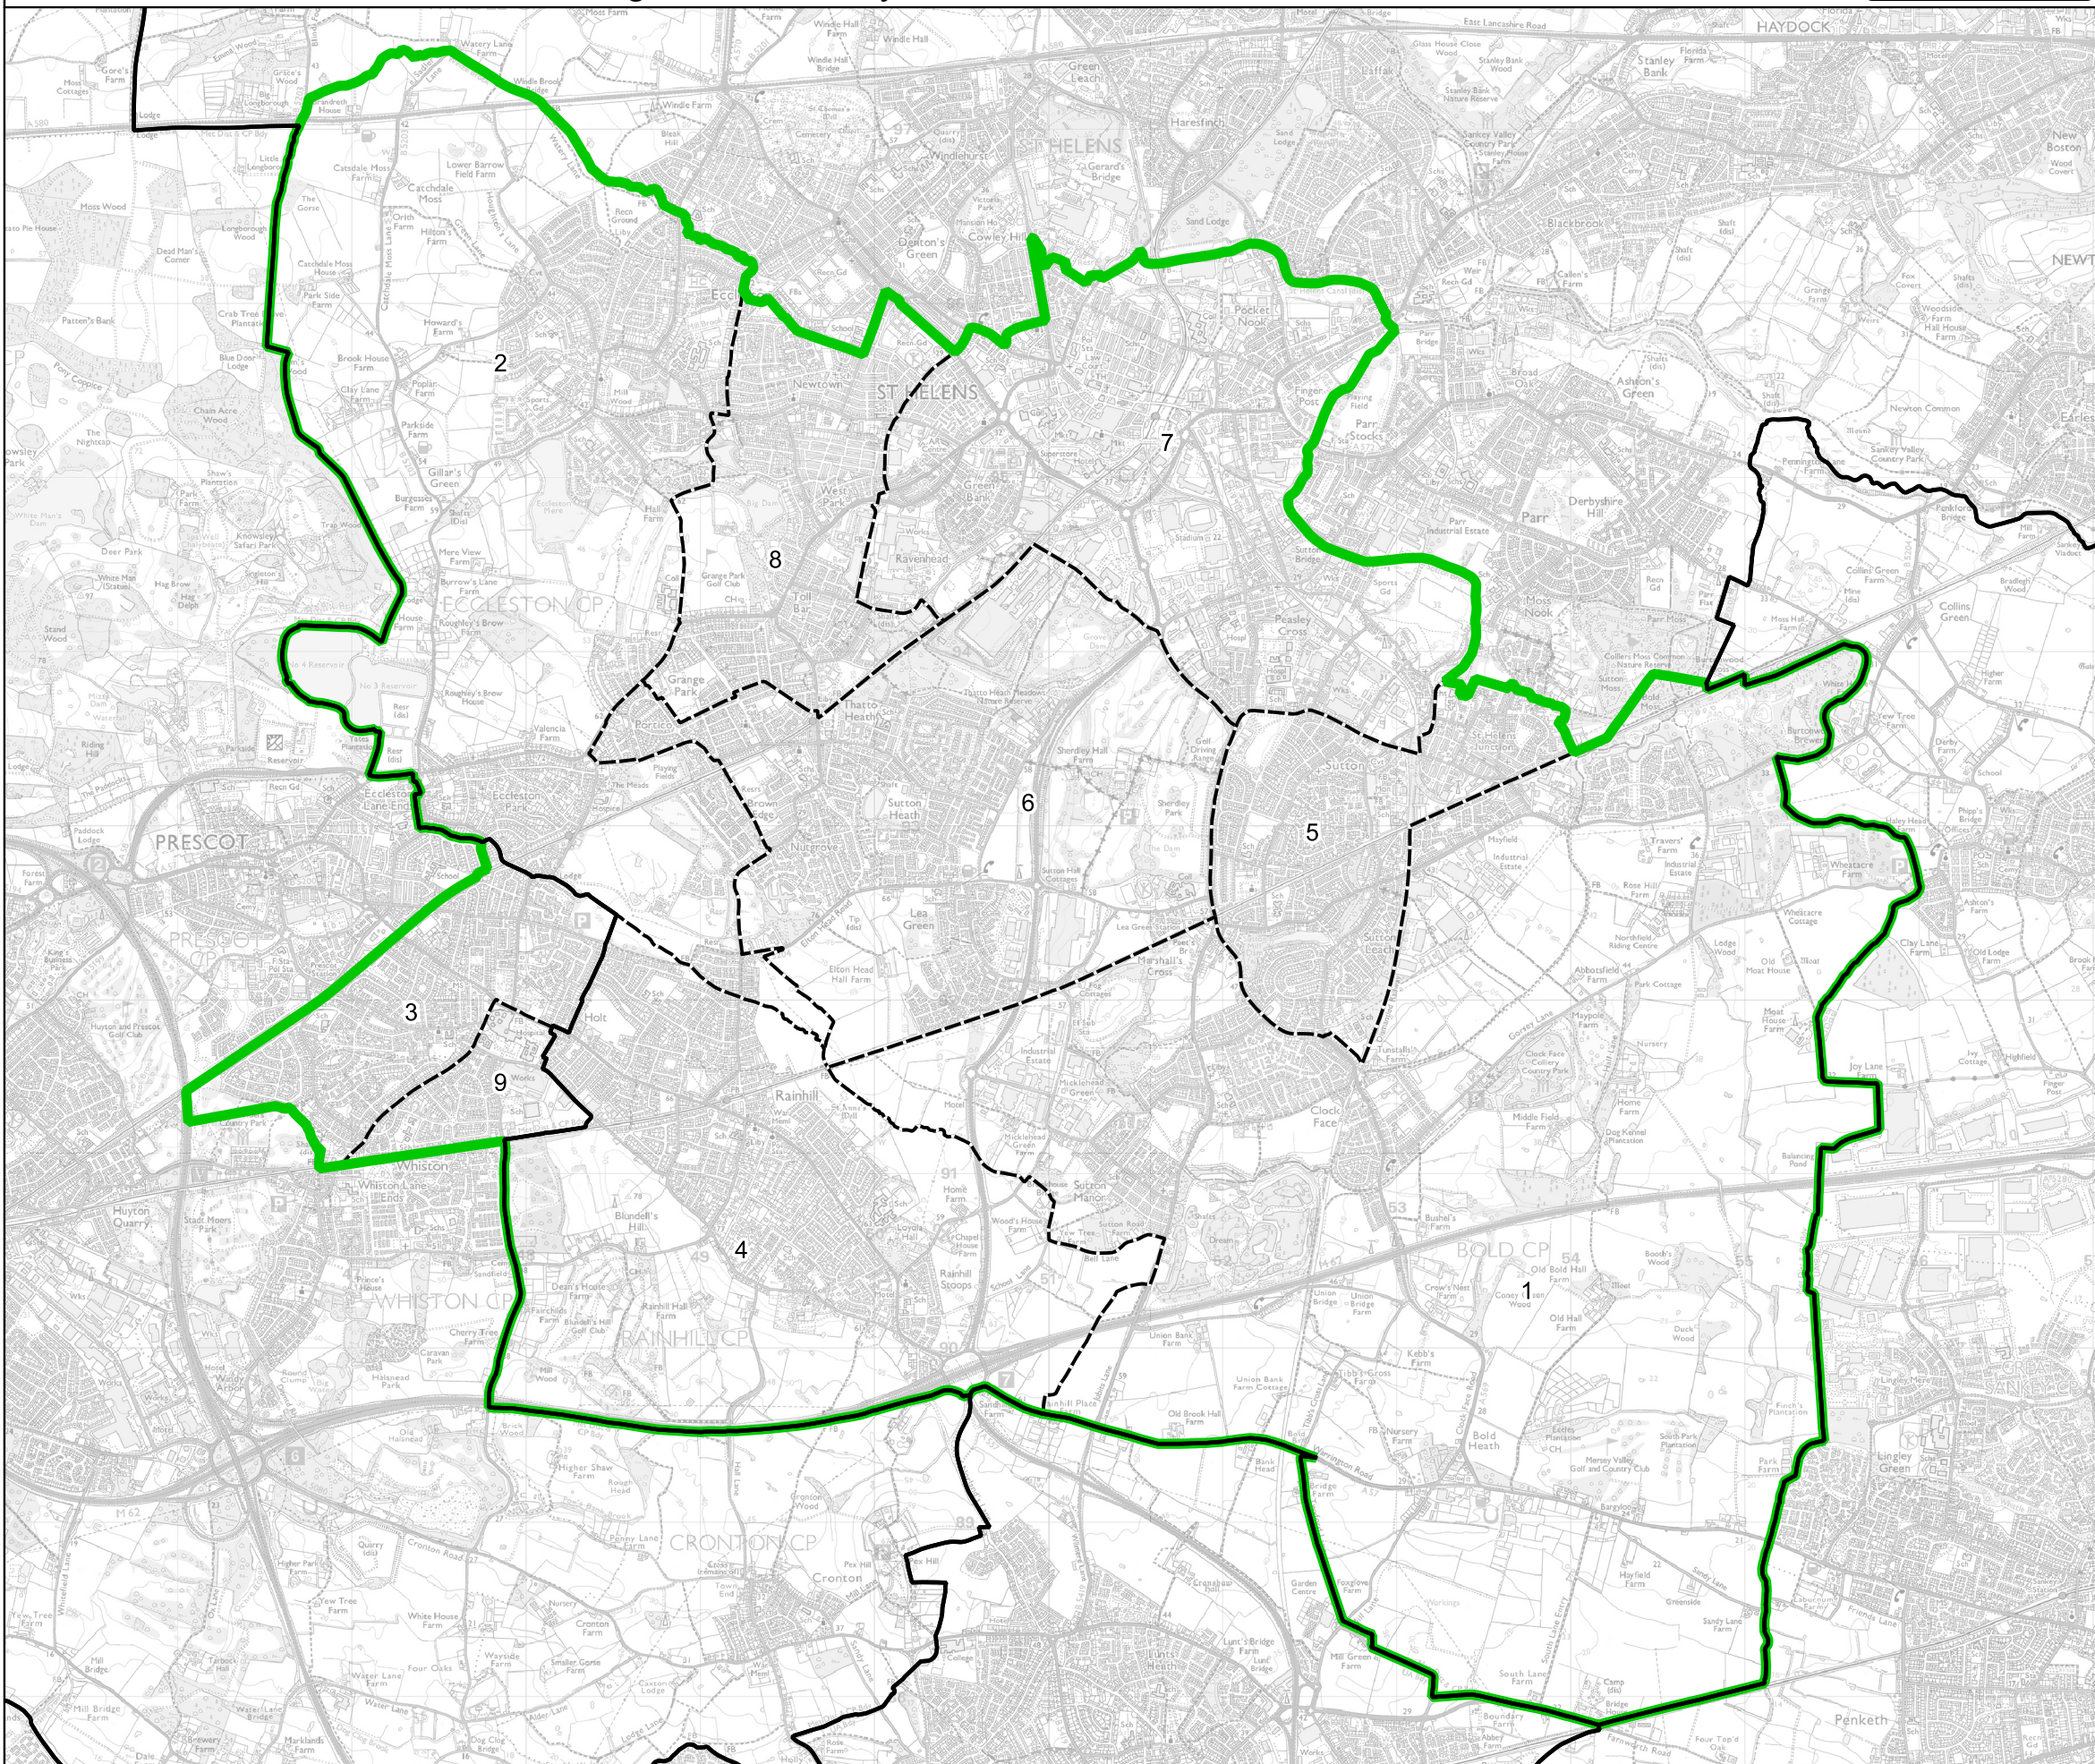

Boundary Commission for England - Final Recommendations for the North West Region

St Helens South and Whiston Borough Constituency - Electorate 70,937

- Wards:
- 1 Bold
 - 2 Eccleston
 - 3 Prescot South
 - 4 Rainhill
 - 5 Sutton
 - 6 Thatto Heath
 - 7 Town Centre
 - 8 West Park
 - 9 Whiston & Cronton (Part)

St Helens South and Whiston Borough Constituency