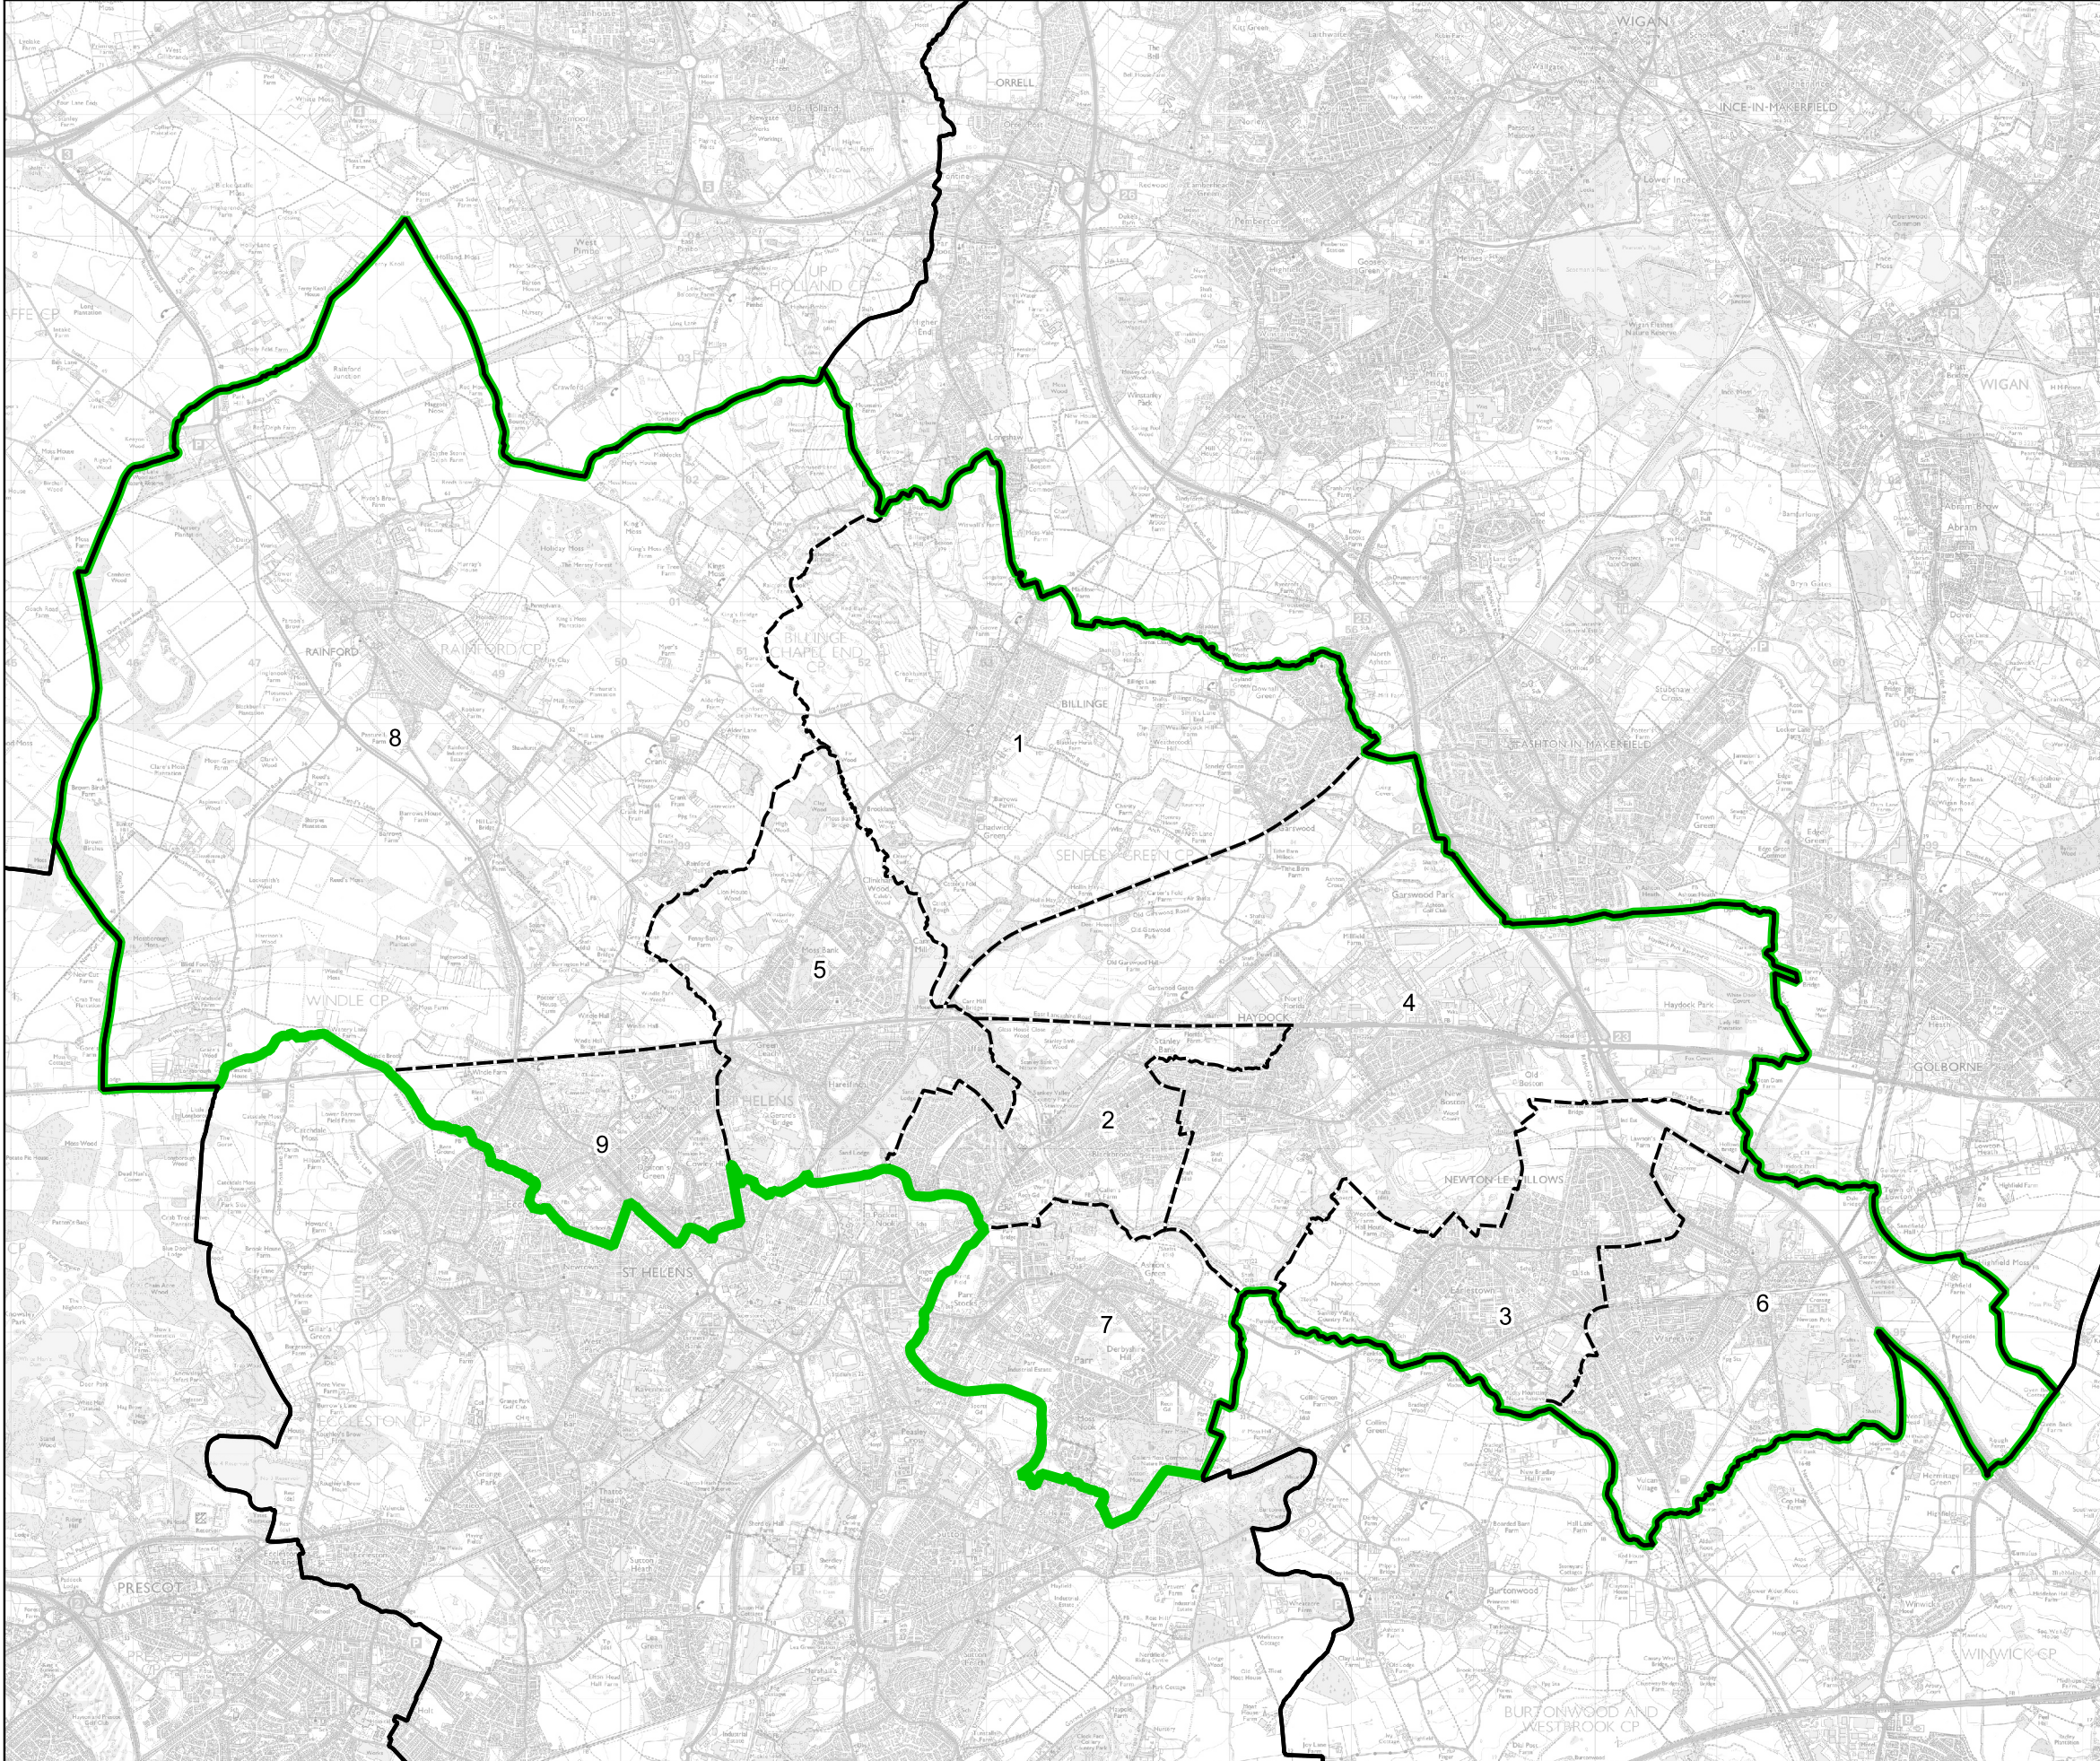

Boundary Commission for England - Final Recommendations for the North West Region

St Helens North County Constituency - Electorate 76,082

Wards:

- 1 Billinge and Seneley Green
- 2 Blackbrook
- 3 Earlestown
- 4 Haydock
- 5 Moss Bank
- 6 Newton
- 7 Parr
- 8 Rainford
- 9 Windle

- Constituency
- Local Authorities
- Wards

0 0.8 1.6 km

© Crown copyright and database rights 2023 OS 100018289. You are permitted to use this data solely to enable you to respond to, or interact with, the organisation that provided you with the data. You are not permitted to copy, sub-licence, distribute or sell any of this data to third parties in any form. Third party rights to enforce the terms of this licence shall be reserved to OS.

St Helens North County Constituency