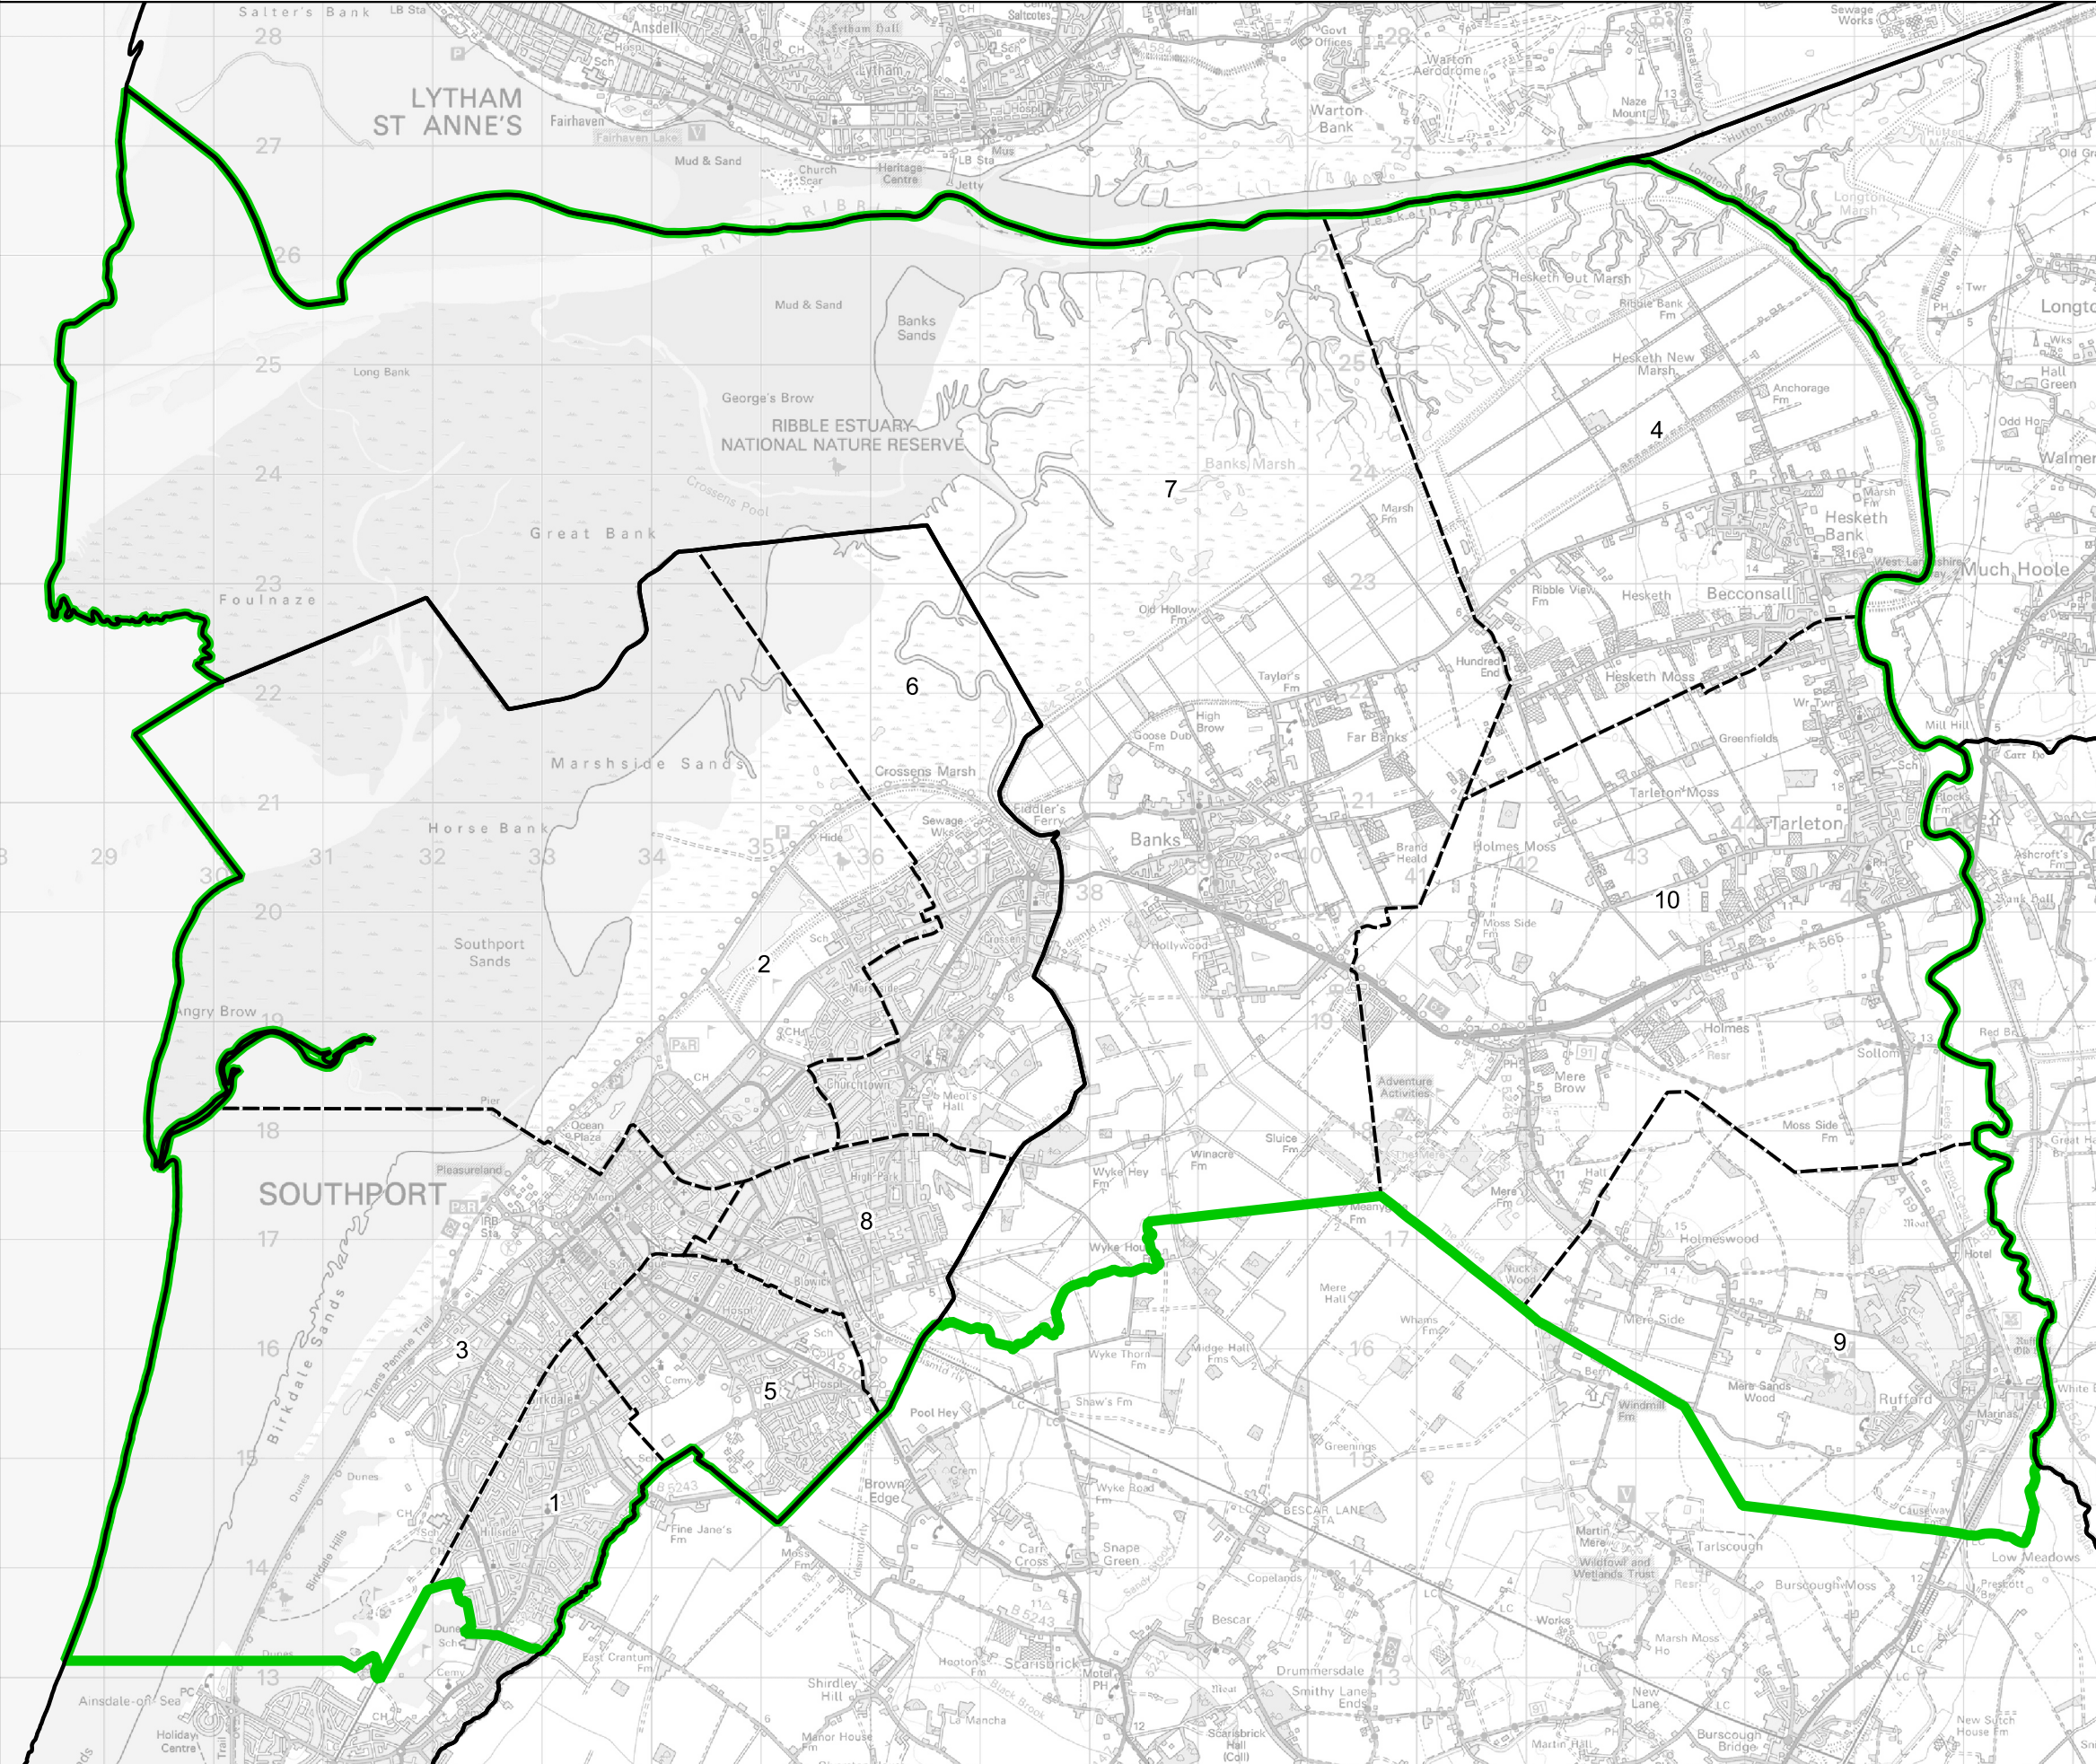

Boundary Commission for England - Final Recommendations for the North West Region

Southport County Constituency - Electorate 74,168

- Wards:
- 1 Birkdale
 - 2 Cambridge
 - 3 Duke's
 - 4 Hesketh-with-Beconsall
 - 5 Kew
 - 6 Meols
 - 7 North Meols
 - 8 Norwood
 - 9 Rufford
 - 10 Tarleton

Constituency
 Local Authorities
 Wards

© Crown copyright and database rights 2023 OS 100018289. You are permitted to use this data solely to enable you to respond to, or interact with, the organisation that provided you with the data. You are not permitted to copy, sub-licence, distribute or sell any of this data to third parties in any form. Third party rights to enforce the terms of this licence shall be reserved to OS.

Southport County Constituency