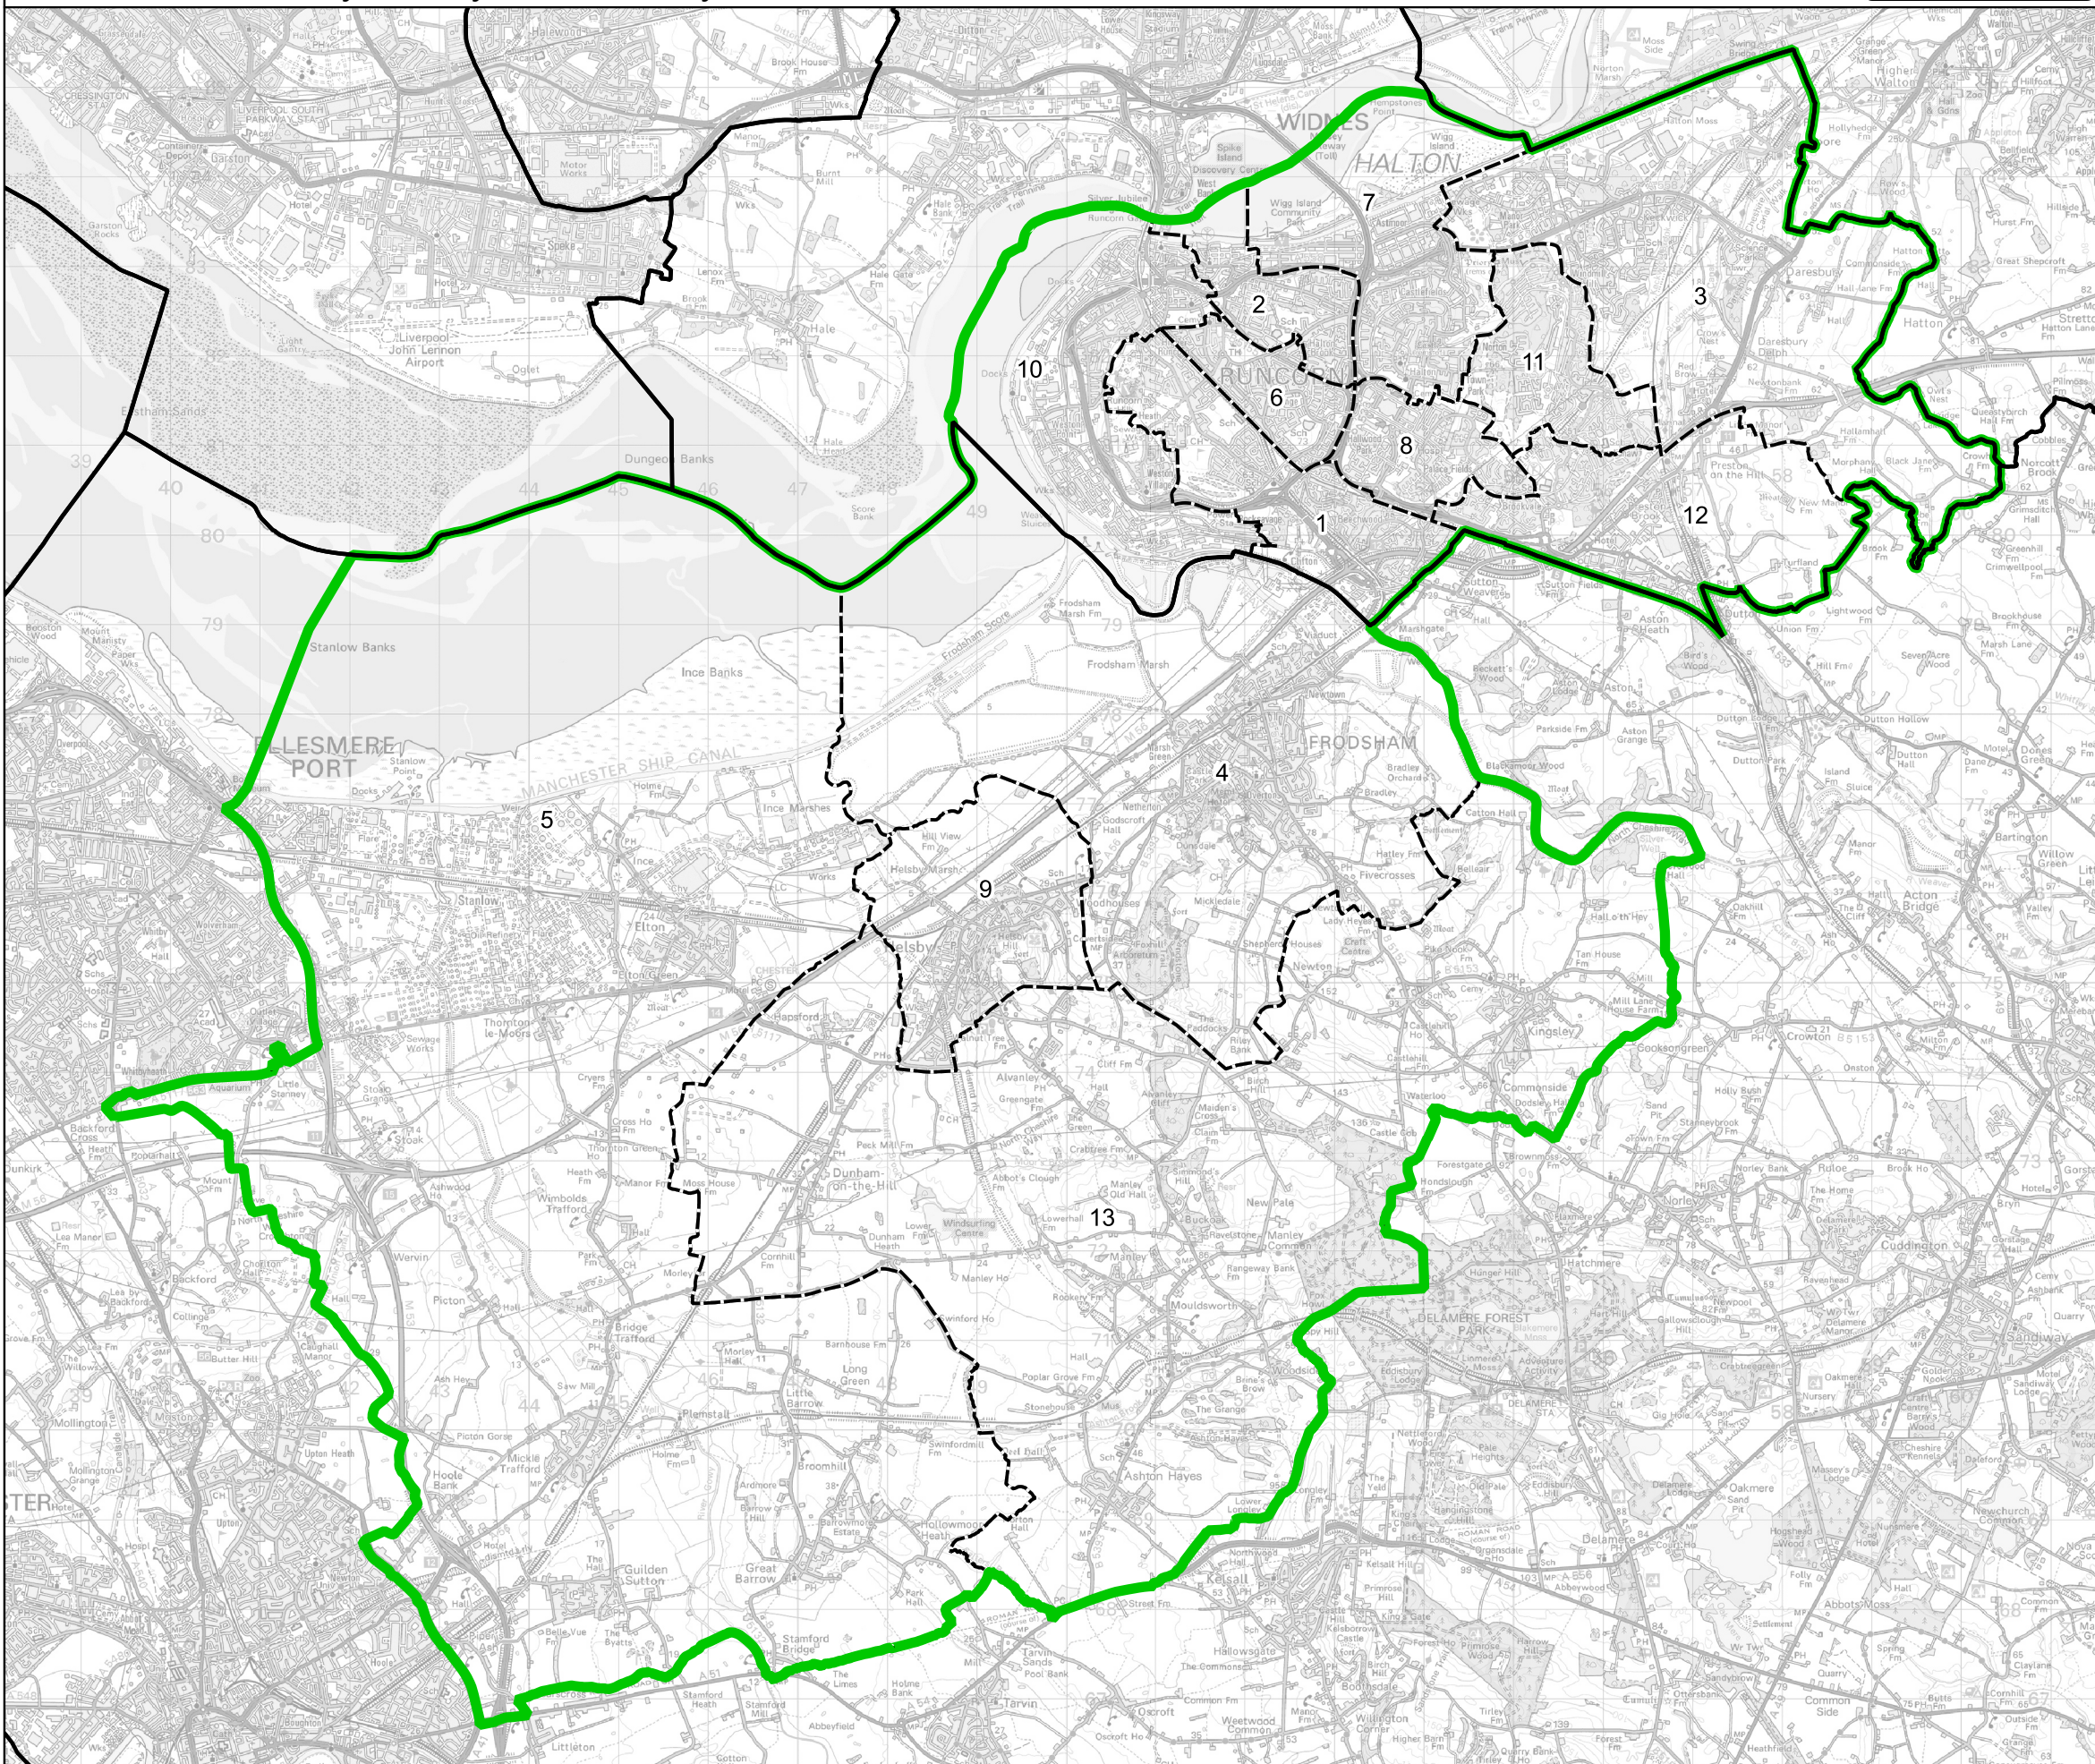

Boundary Commission for England - Final Recommendations for the North West Region

Runcorn and Helsby County Constituency - Electorate 70,950

- Wards:
- 1 Beechwood & Heath
 - 2 Bridgewater
 - 3 Daresbury, Moore & Sandymoor
 - 4 Frodsham
 - 5 Gowry Rural
 - 6 Grange
 - 7 Halton Castle
 - 8 Halton Lea
 - 9 Helsby
 - 10 Mersey & Weston
 - 11 Norton North
 - 12 Norton South & Preston Brook
 - 13 Sandstone

- Constituency
- Local Authorities
- Wards

© Crown copyright and database rights 2023 OS 100018289. You are permitted to use this data solely to enable you to respond to, or interact with, the organisation that provided you with the data. You are not permitted to copy, sub-licence, distribute or sell any of this data to third parties in any form. Third party rights to enforce the terms of this licence shall be reserved to OS.

Runcorn and Helsby County Constituency