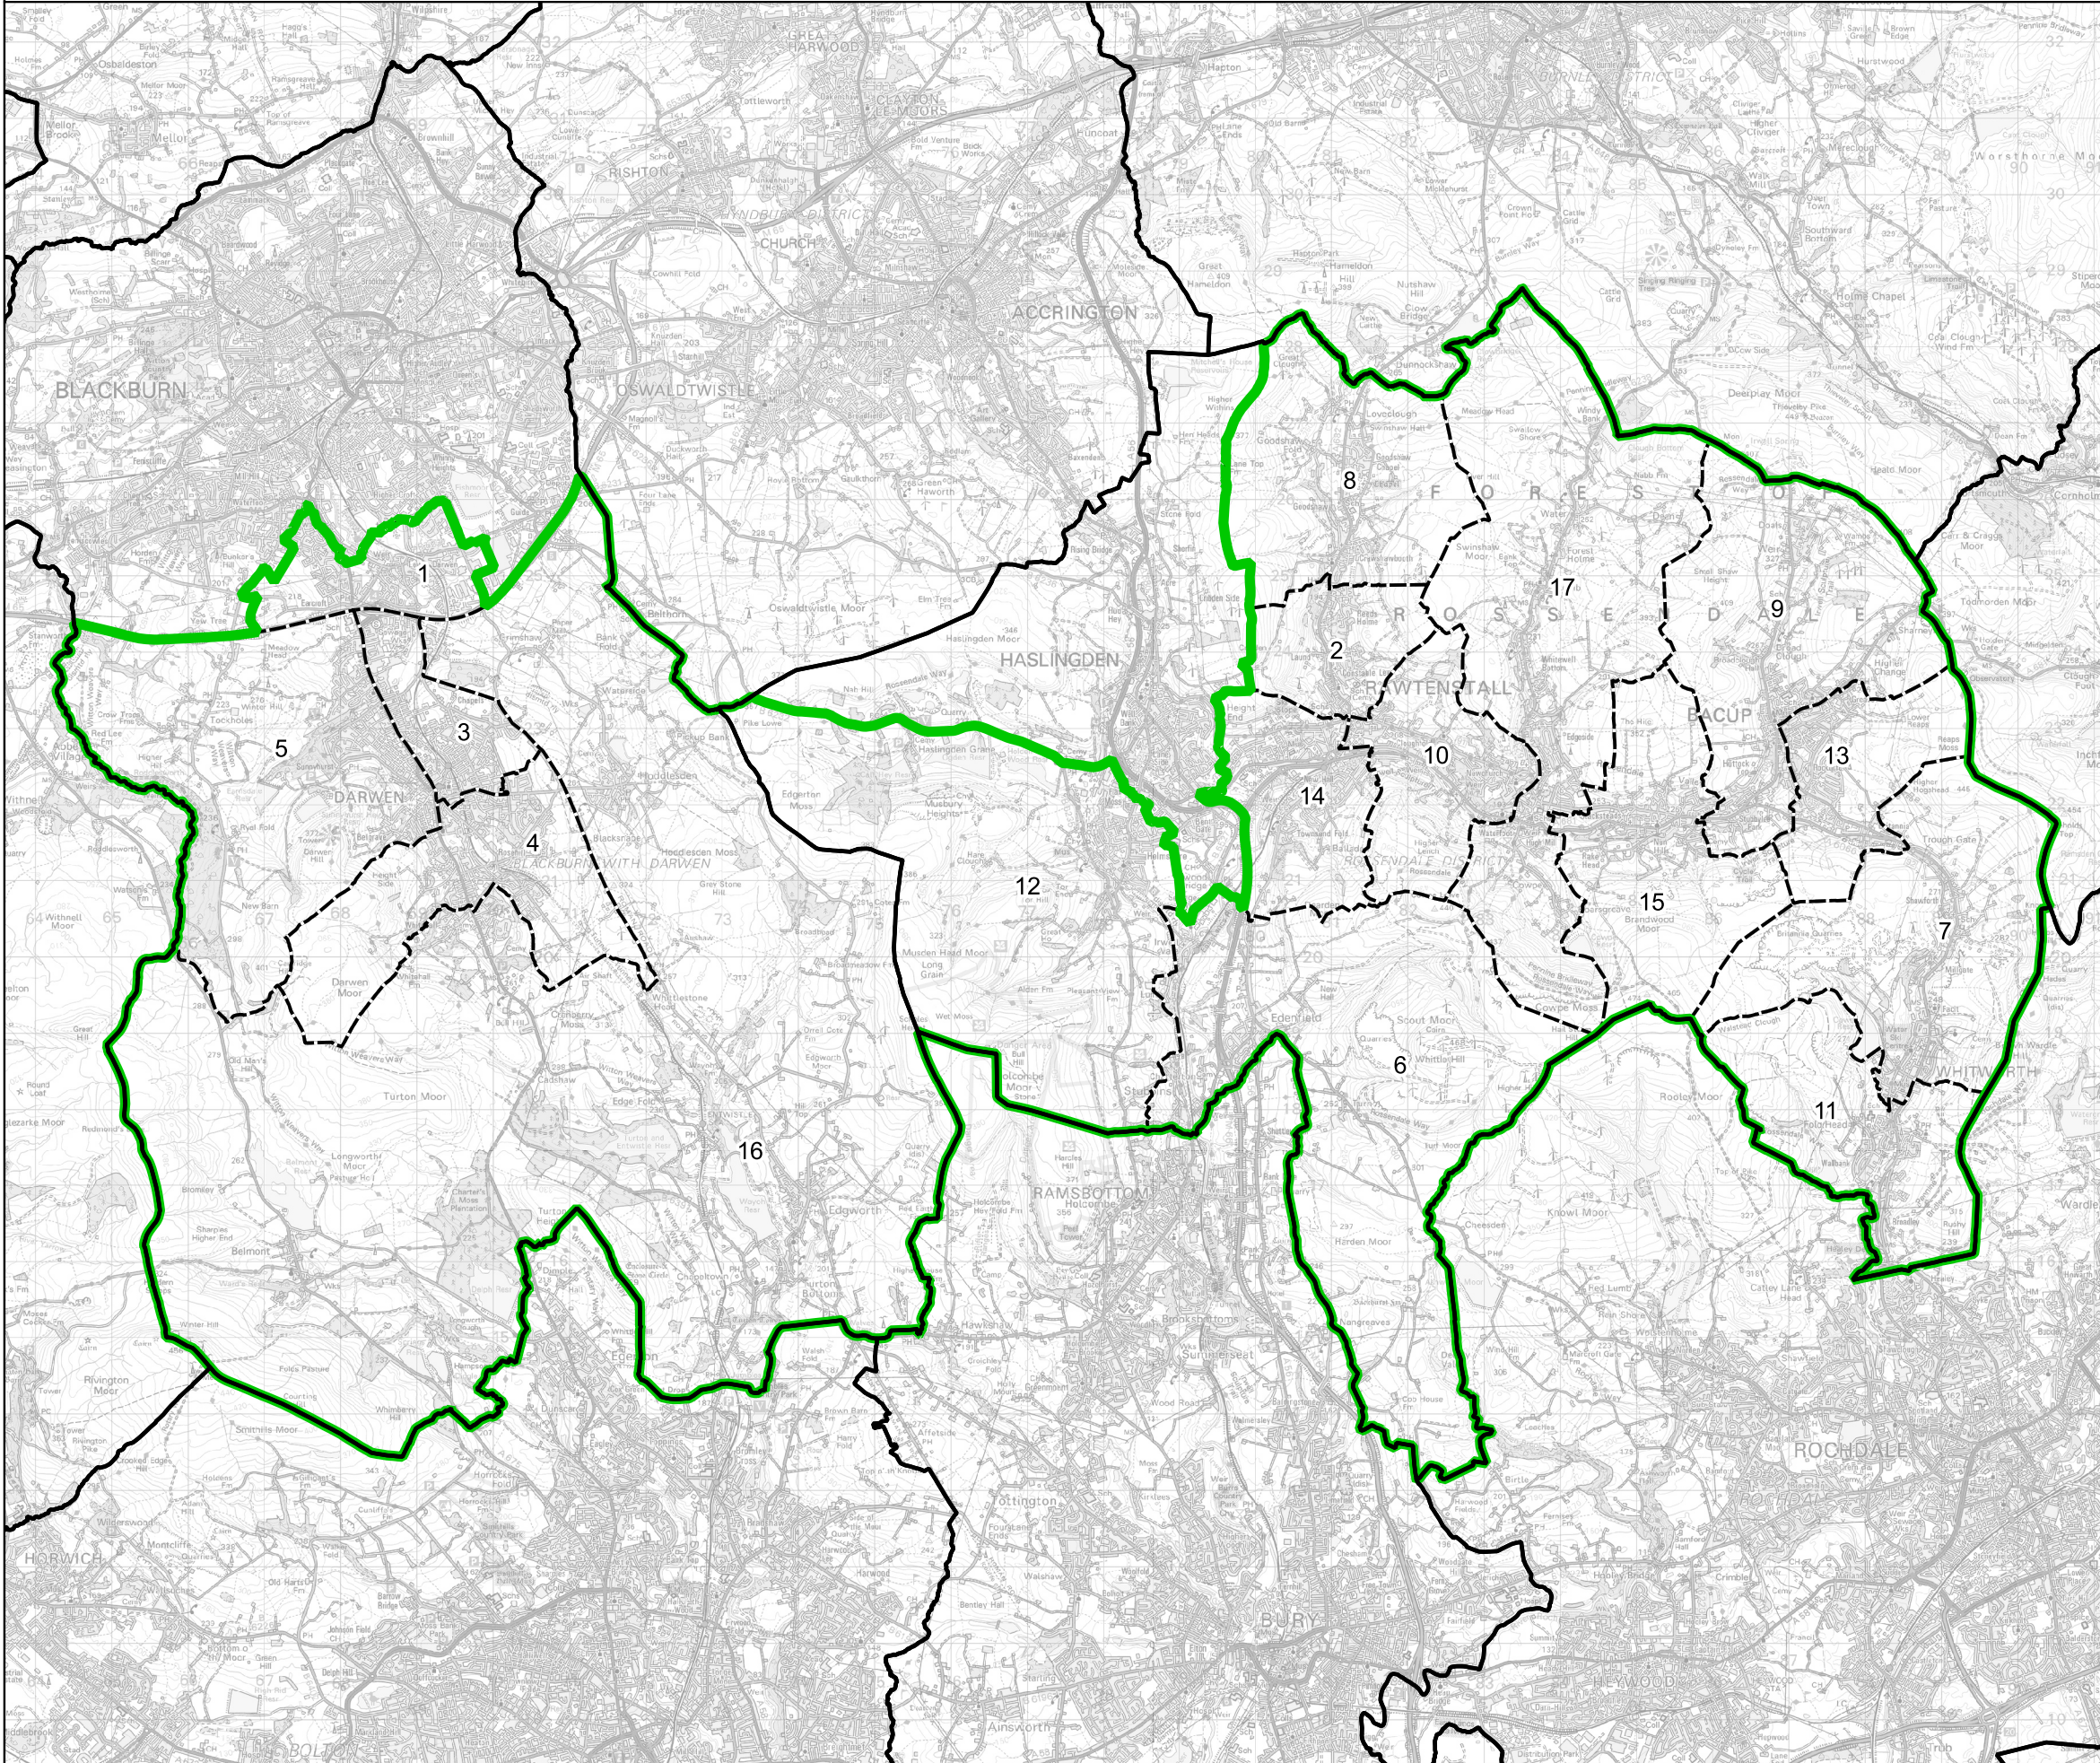

Boundary Commission for England - Final Recommendations for the North West Region

Rossendale and Darwen County Constituency - Electorate 74,593

- Wards:
- 1 Blackburn South & Lower Darwen
 - 2 Cribden
 - 3 Darwen East
 - 4 Darwen South
 - 5 Darwen West
 - 6 Eden
 - 7 Facit and Shawforth
 - 8 Goodshaw
 - 9 Greensclough
 - 10 Hareholme
 - 11 Healey and Whitworth
 - 12 Helmshore
 - 13 Irwell
 - 14 Longholme
 - 15 Stacksteads
 - 16 West Pennine
 - 17 Whitewell

 Constituency

 Local Authorities

 Wards

0 1 2 km

© Crown copyright and database rights 2023 OS 100018289. You are permitted to use this data solely to enable you to respond to, or interact with, the organisation that provided you with the data. You are not permitted to copy, sub-licence, distribute or sell any of this data to third parties in any form. Third party rights to enforce the terms of this licence shall be reserved to OS.

Rossendale and Darwen County Constituency