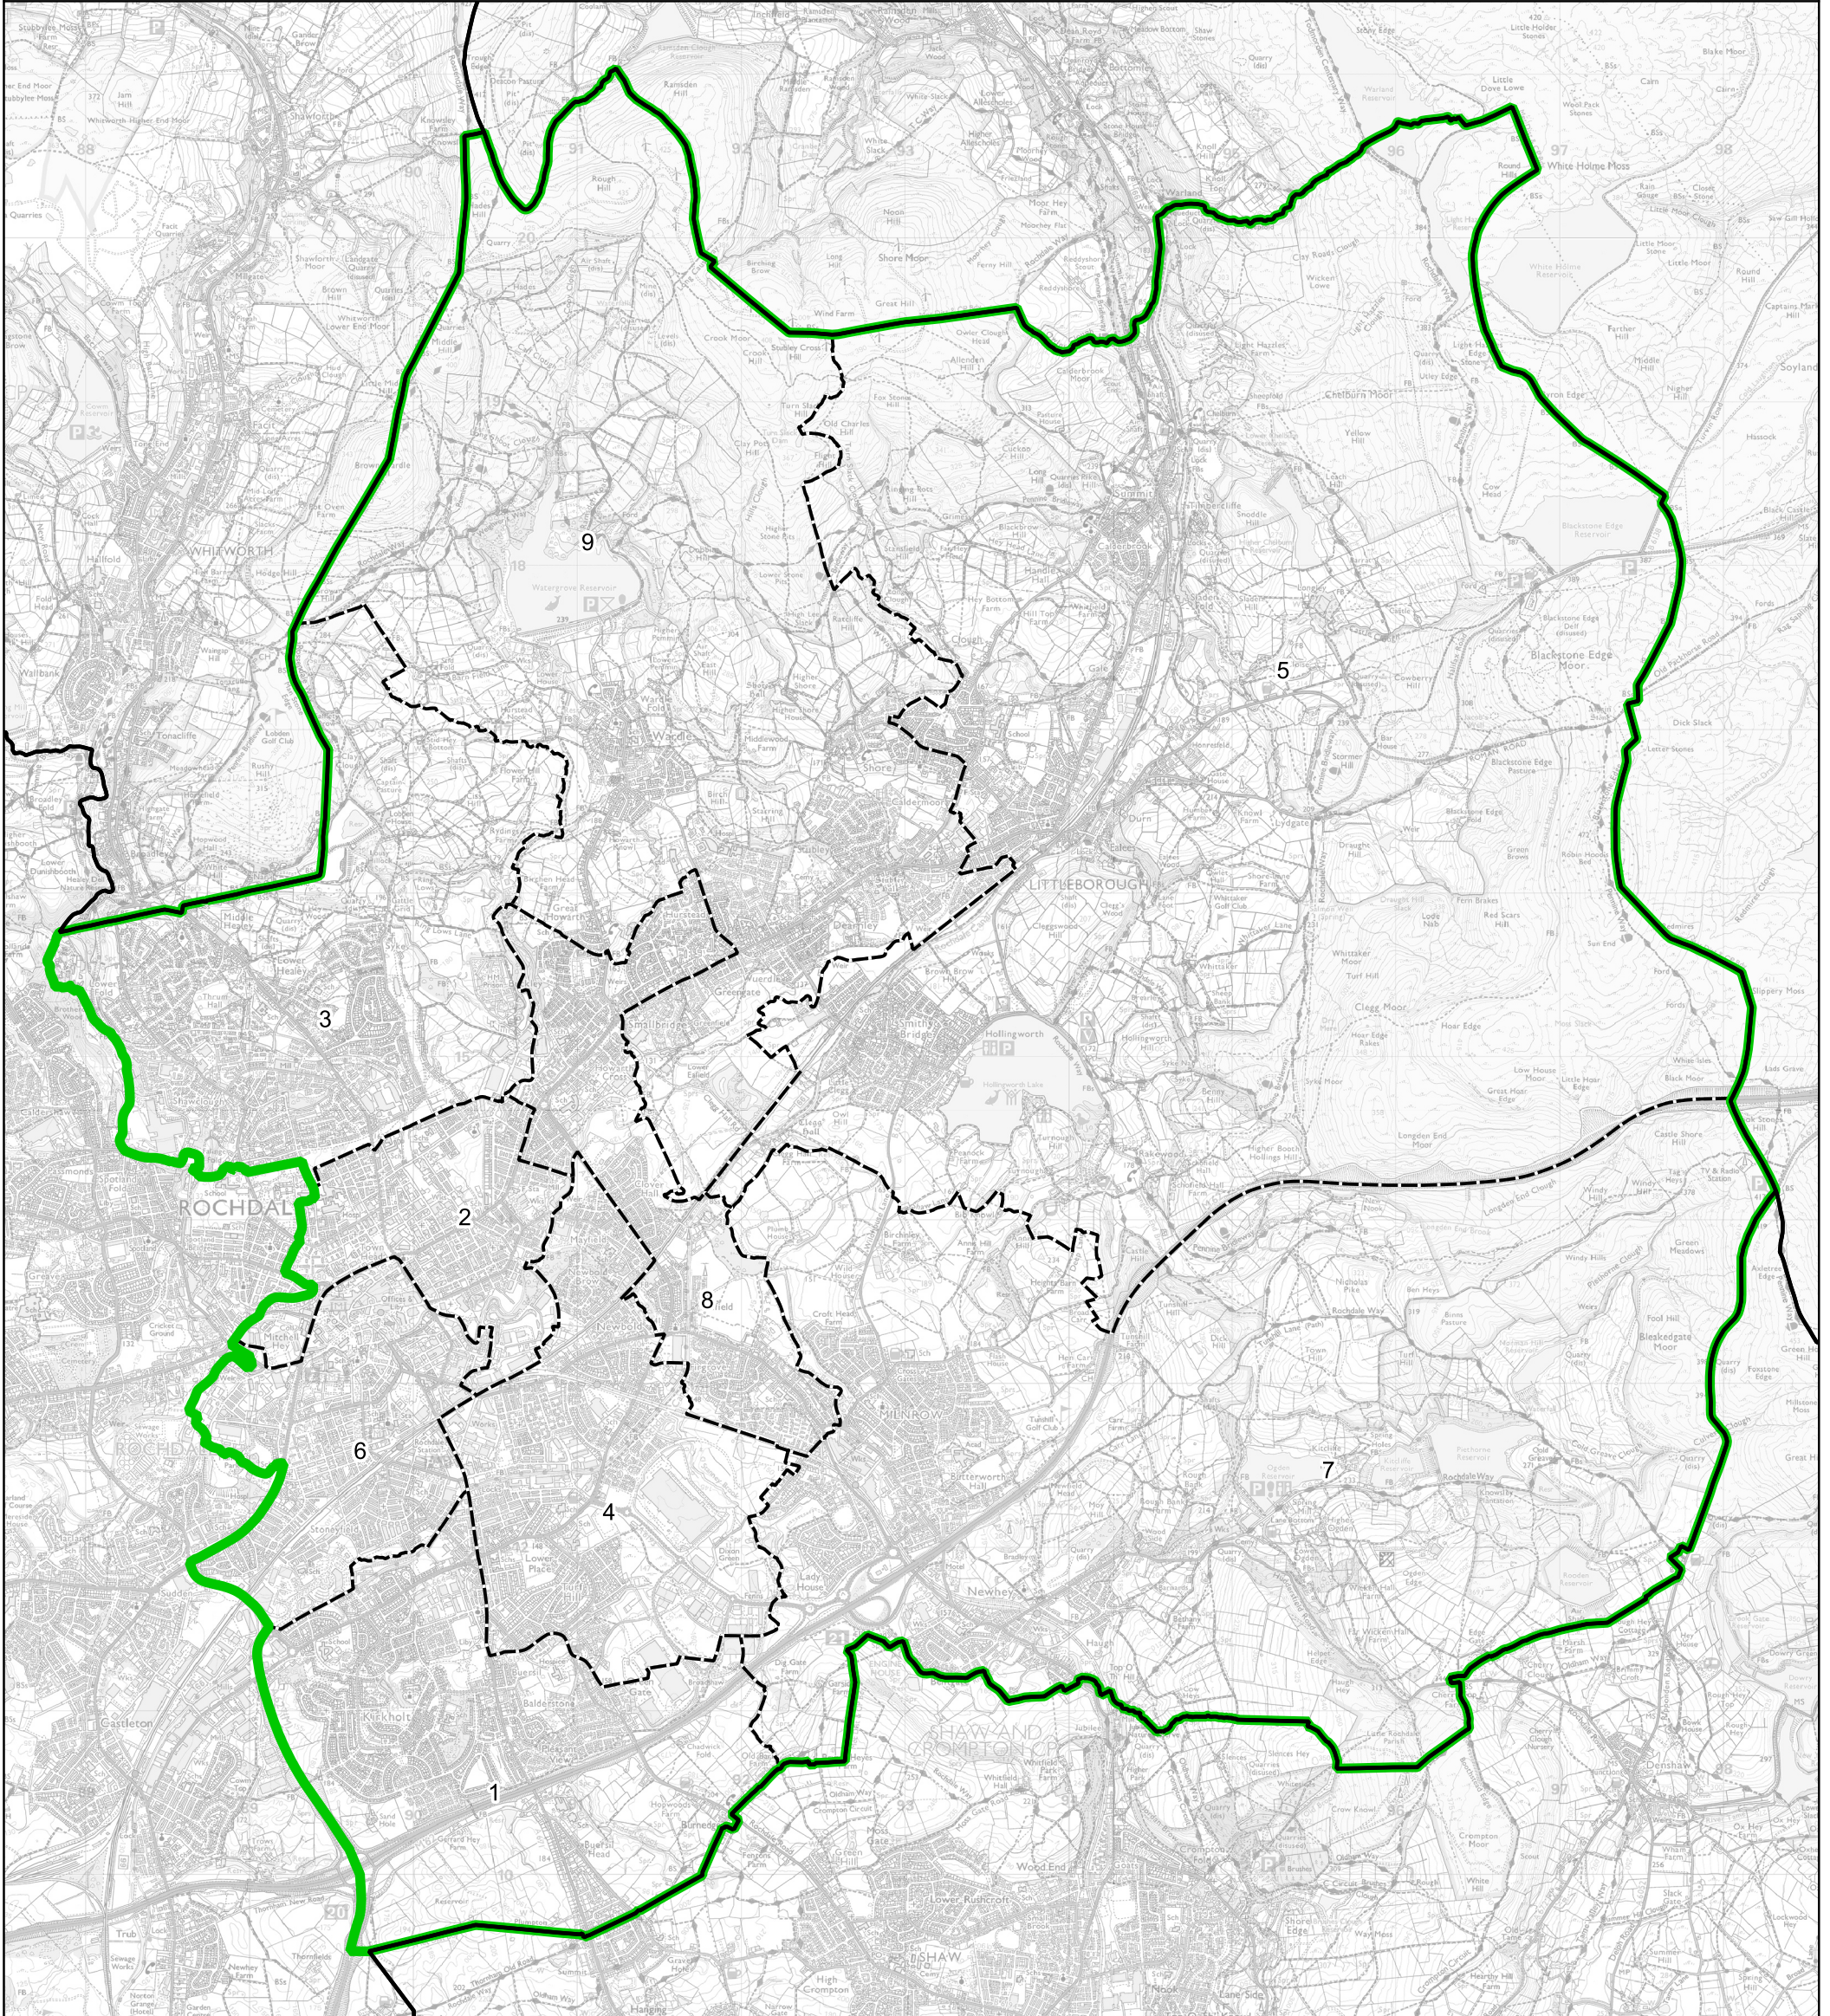

Boundary Commission for England - Final Recommendations for the North West Region

Rochdale County Constituency - Electorate 71,697

Wards:

- | | |
|----------------------------|---------------------------------|
| 1 Balderstone and Kirkholt | 9 Wardle and West Littleborough |
| 2 Central Rochdale | |
| 3 Healey | |
| 4 Kingsway | |
| 5 Littleborough Lakeside | |
| 6 Milkstone and Deeplish | |
| 7 Milnrow and Newhey | |
| 8 Smallbridge and Firgrove | |

- Constituency
- Local Authorities
- Wards

© Crown copyright and database rights 2023 OS 100018289. You are permitted to use this data solely to enable you to respond to, or interact with, the organisation that provided you with the data. You are not permitted to copy, sub-licence, distribute or sell any of this data to third parties in any form. Third party rights to enforce the terms of this licence shall be reserved to OS.

Rochdale County Constituency