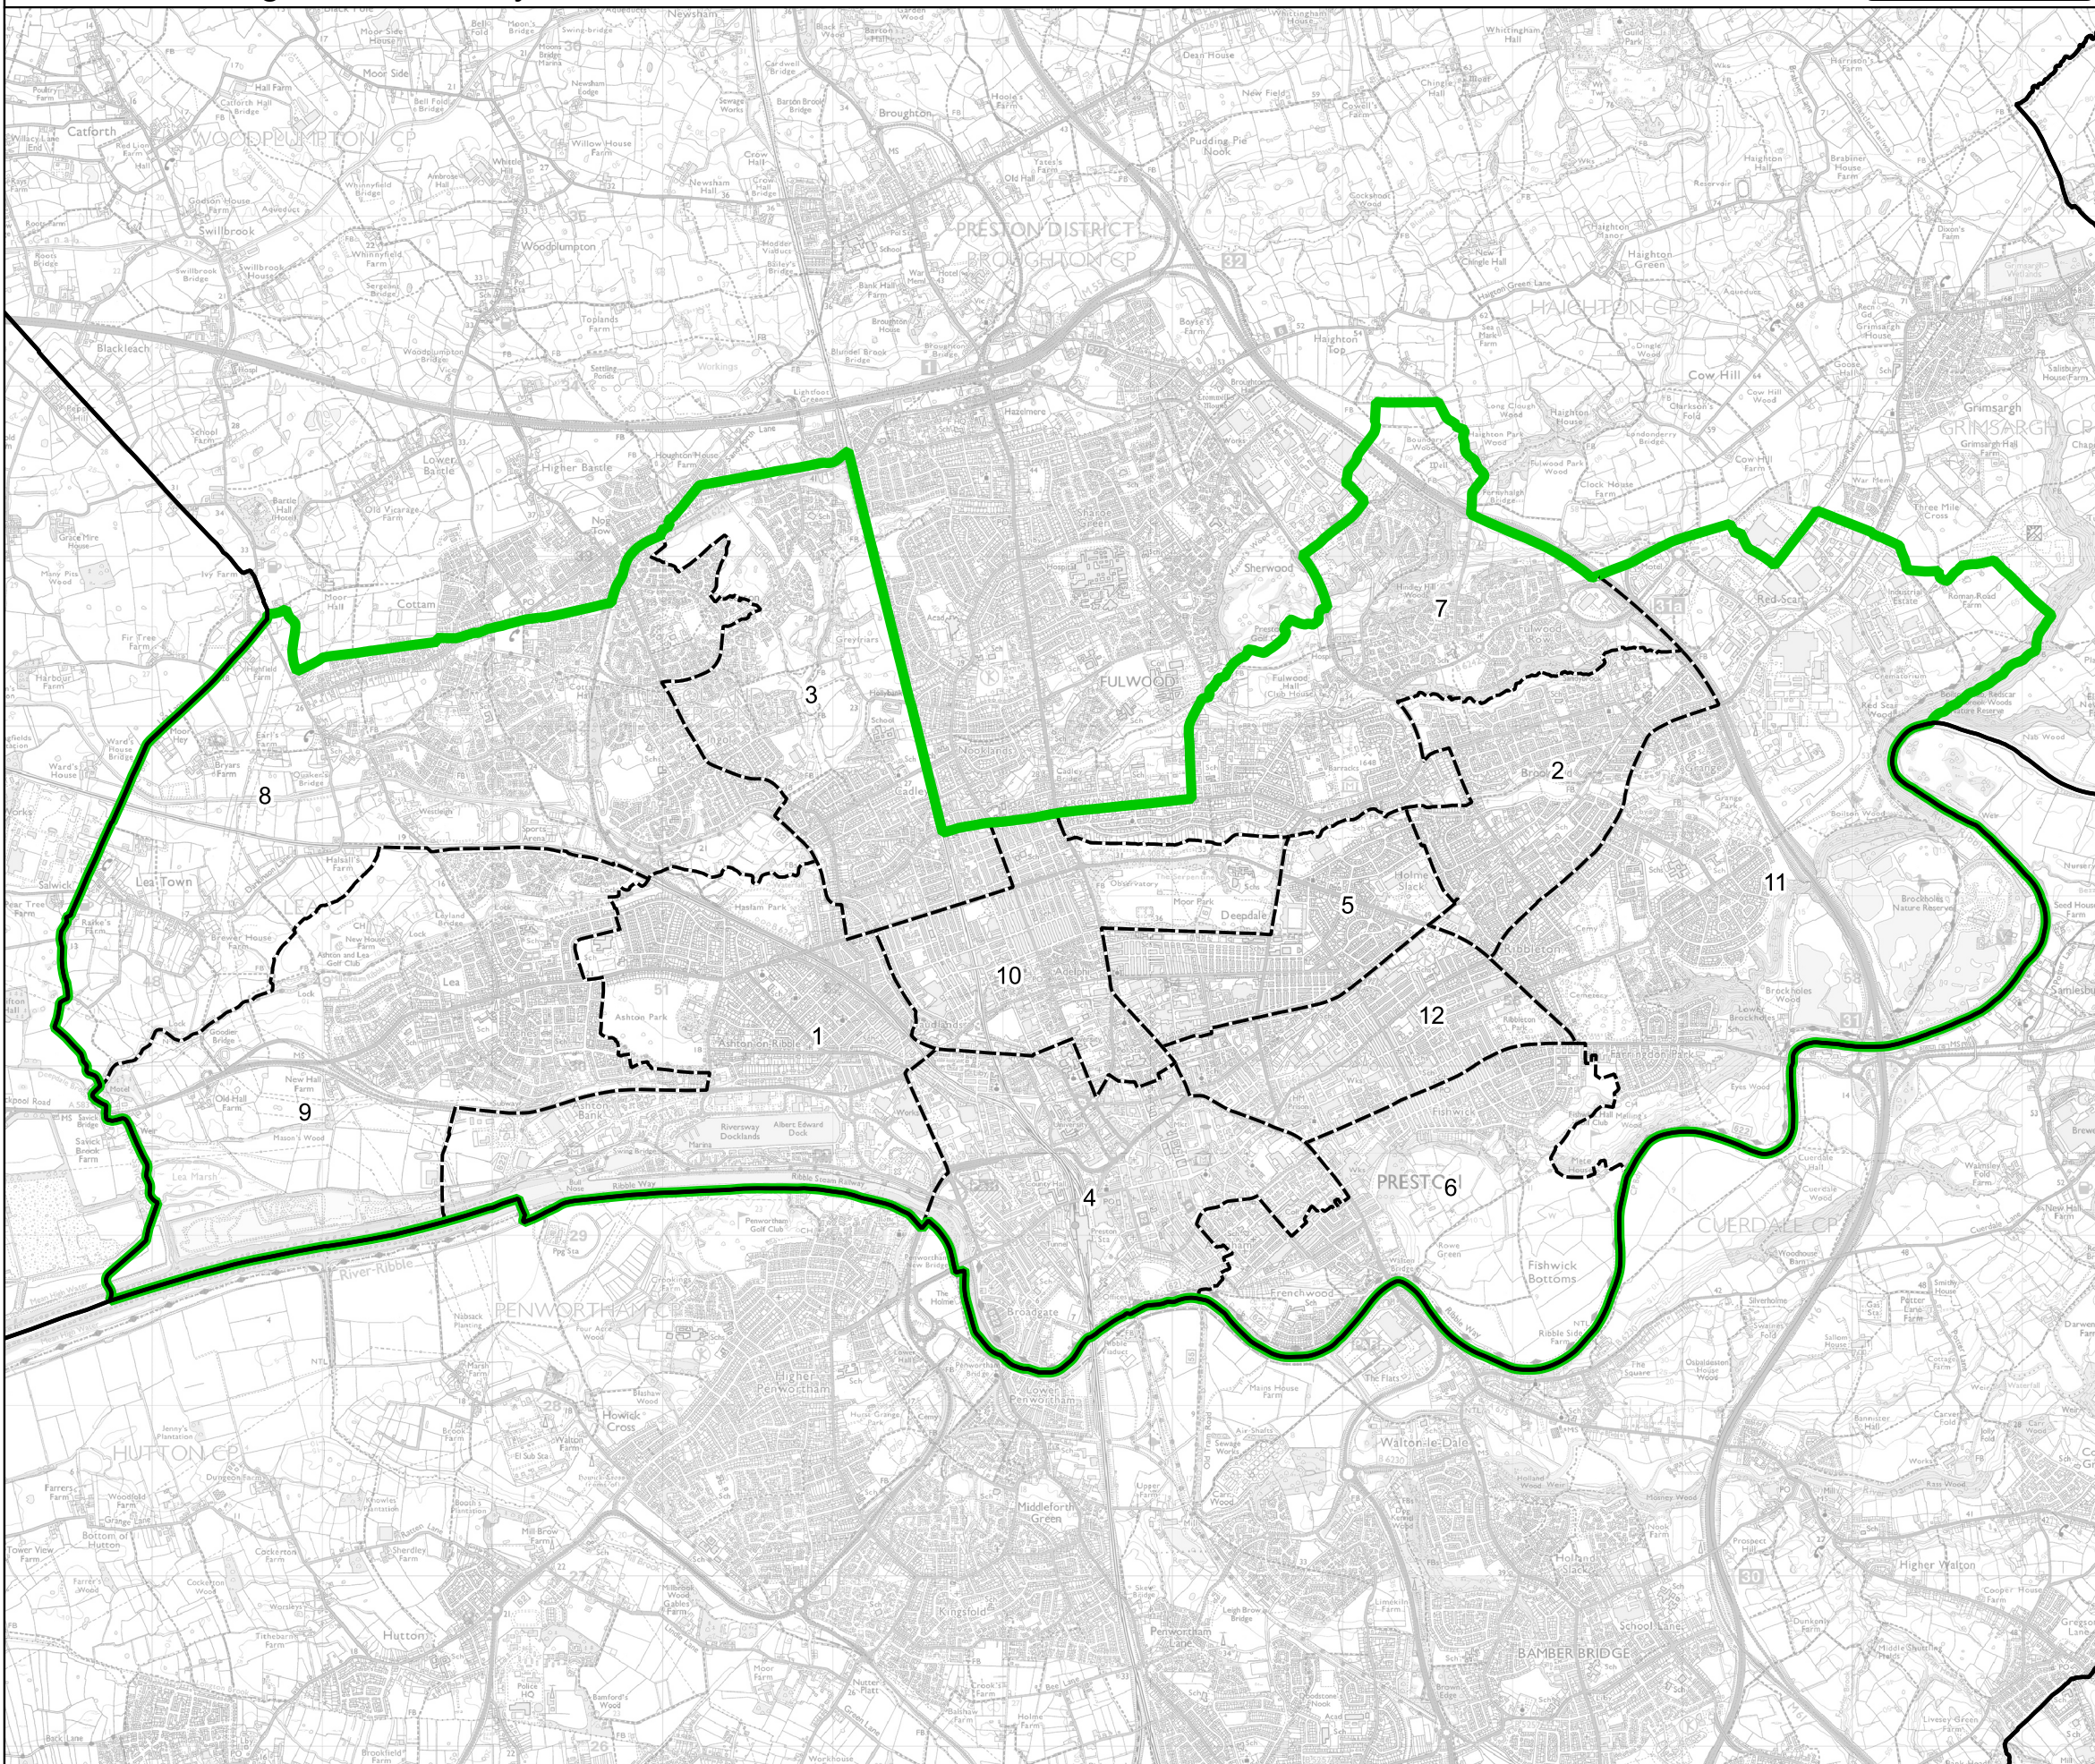

Boundary Commission for England - Final Recommendations for the North West Region

Preston Borough Constituency - Electorate 72,946

Wards:

- 1 Ashton
- 2 Brookfield
- 3 Cadley
- 4 City Centre
- 5 Deepdale
- 6 Fishwick & Frenchwood
- 7 Garrison
- 8 Ingol & Cottam
- 9 Lea & Larches
- 10 Plungington
- 11 Ribbleton
- 12 St. Matthew's

-  Constituency
-  Local Authorities
-  Wards

0 0.5 1 km

© Crown copyright and database rights 2023 OS 100018289. You are permitted to use this data solely to enable you to respond to, or interact with, the organisation that provided you with the data. You are not permitted to copy, sub-licence, distribute or sell any of this data to third parties in any form. Third party rights to enforce the terms of this licence shall be reserved to OS.