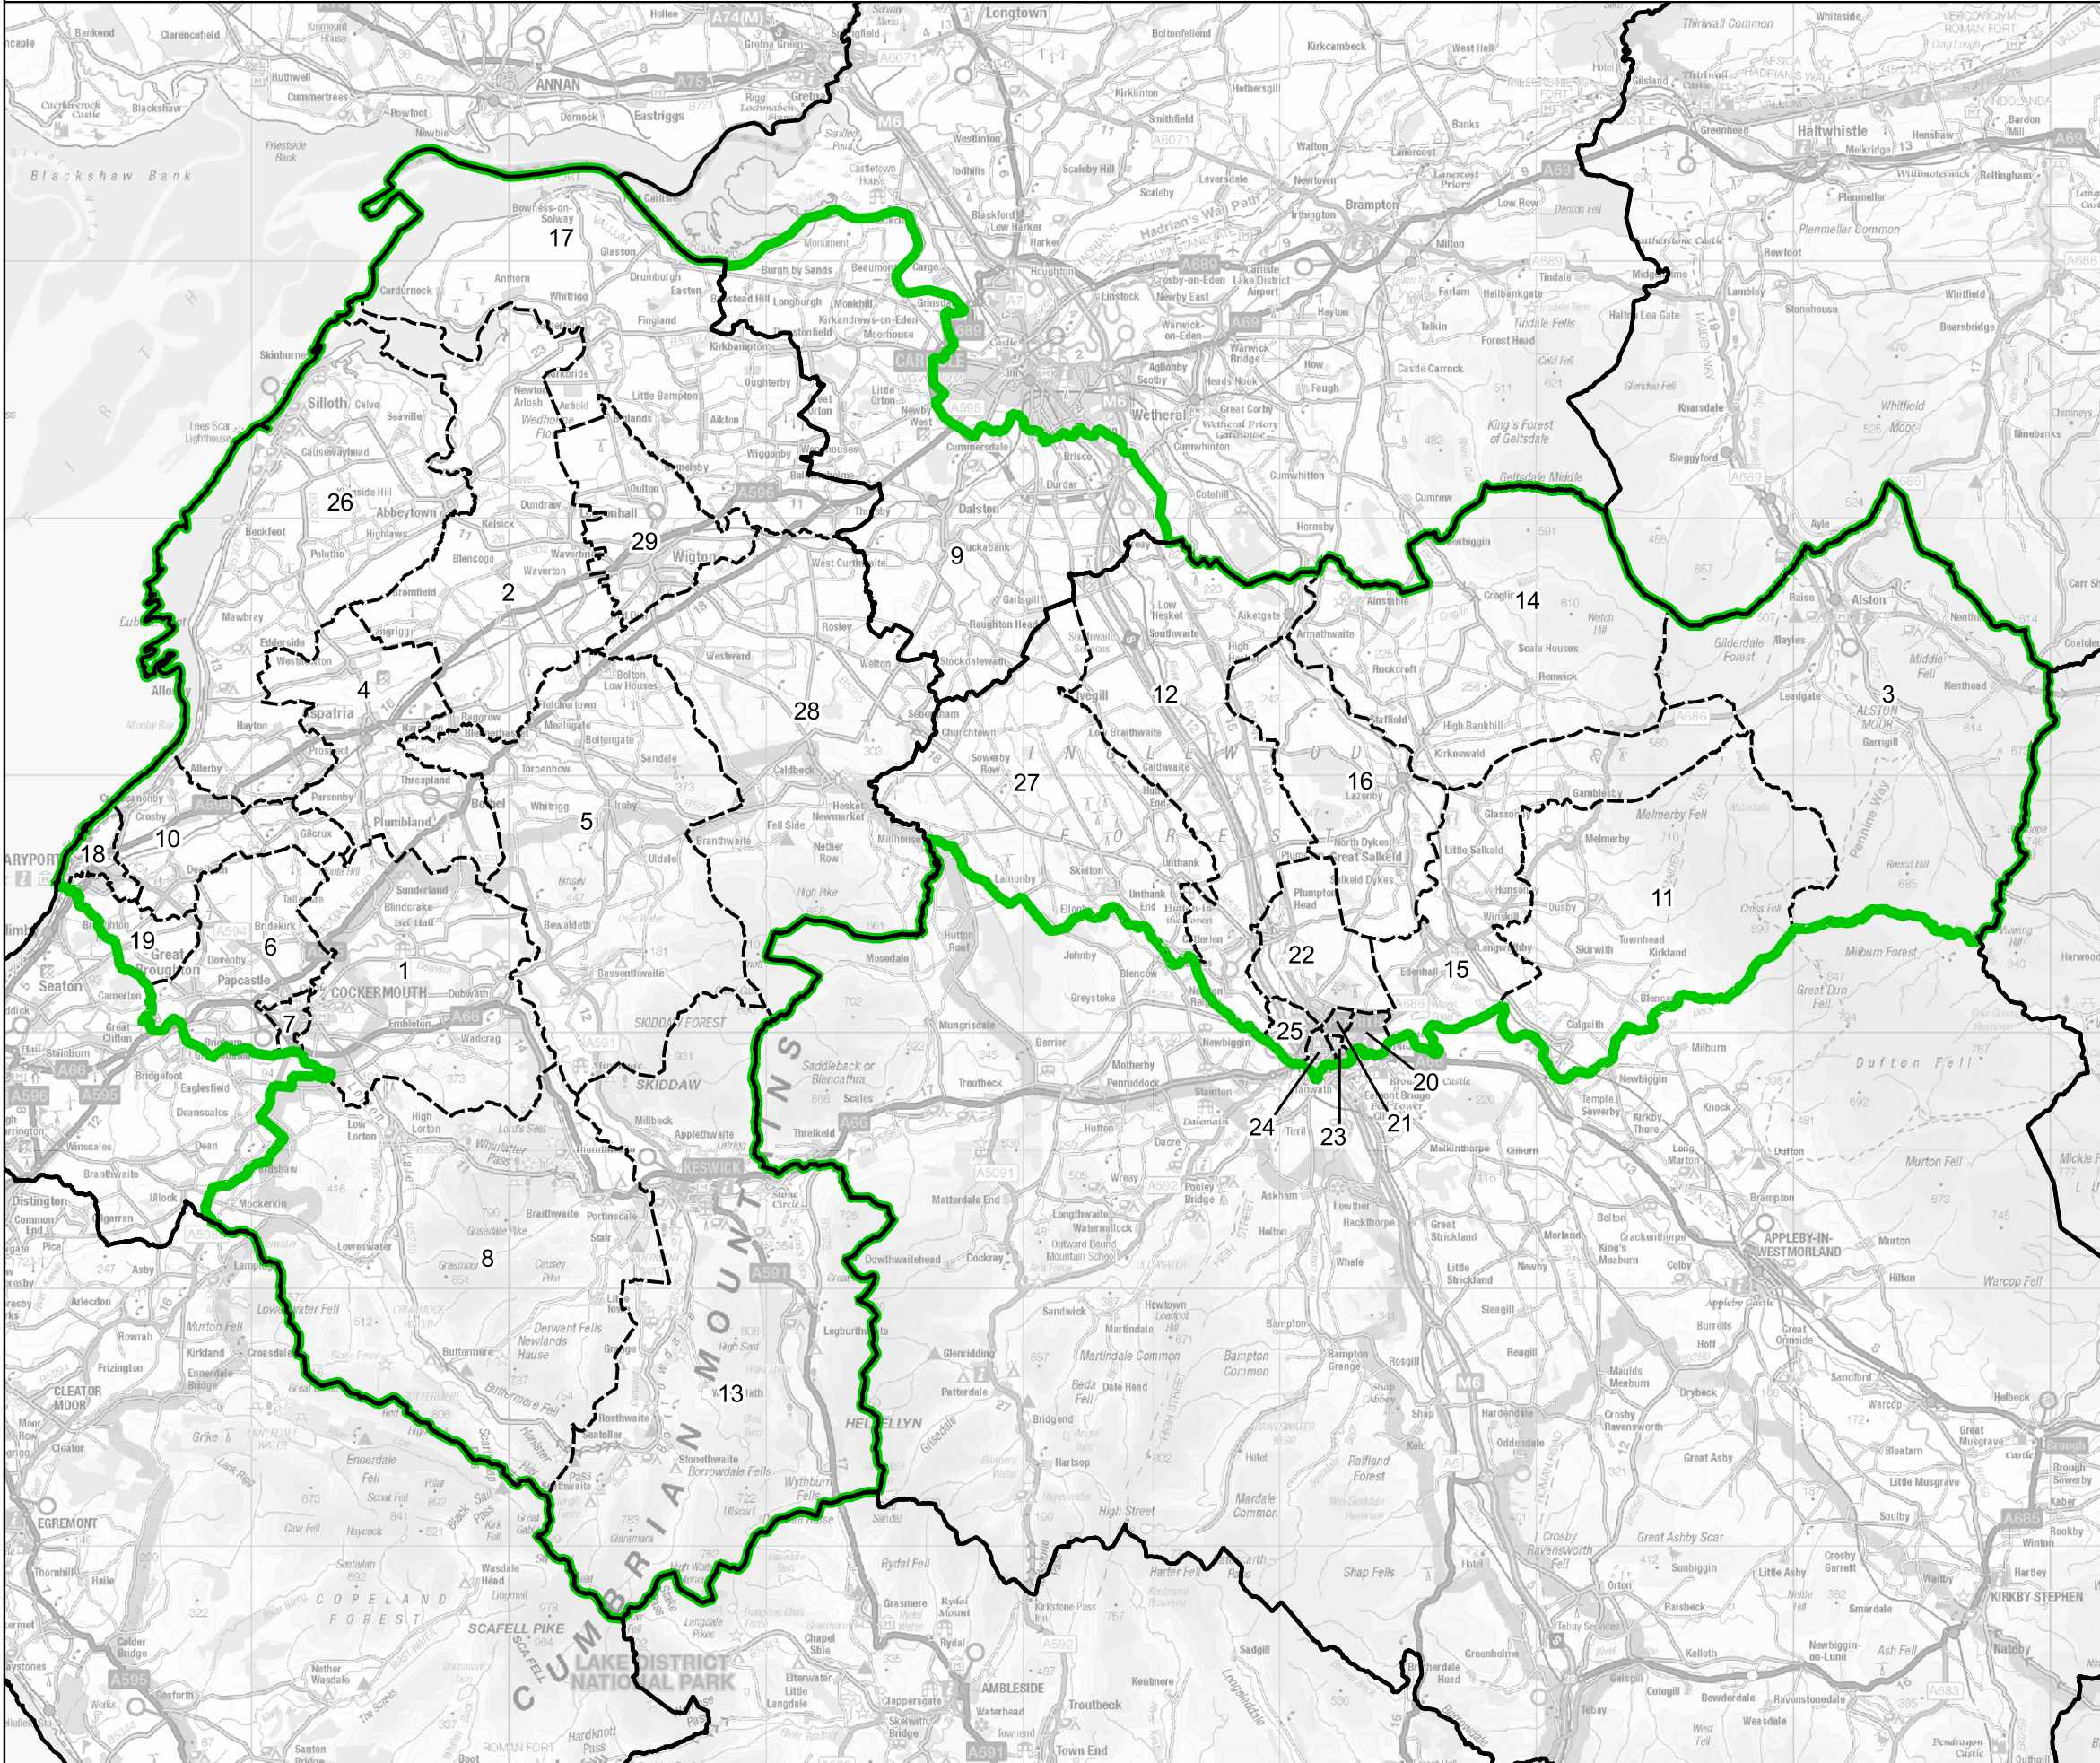

Boundary Commission for England - Final Recommendations for the North West Region

Penrith and Solway County Constituency - Electorate 76,720

- Wards:
- 1 All Saints
 - 2 Allhallow & Waverton
 - 3 Alston Moor
 - 4 Aspatria
 - 5 Boltons
 - 6 Broughton St. Bridgets
 - 7 Christchurch
 - 8 Crummock & Derwent Valley
 - 9 Dalston & Burgh
 - 10 Ellen & Gilcrux
 - 11 Hartside
 - 12 Heskett
 - 13 Keswick
 - 14 Kirkoswald
 - 15 Langwathby
 - 16 Lazonby
 - 17 Marsh & Wampool
 - 18 Maryport North
 - 19 Maryport South
 - 20 Penrith Carleton
 - 21 Penrith East
 - 22 Penrith North
 - 23 Penrith Pategill
 - 24 Penrith South
 - 25 Penrith West
 - 26 Silloth & Solway Coast
 - 27 Skelton
 - 28 Warnell
 - 29 Wigton & Woodside

Constituency
 Local Authorities
 Wards

0 3 6 km

© Crown copyright and database rights 2023 OS 100018289. You are permitted to use this data solely to enable you to respond to, or interact with, the organisation that provided you with the data. You are not permitted to copy, sub-licence, distribute or sell any of this data to third parties in any form. Third party rights to enforce the terms of this licence shall be reserved to OS.

Penrith and Solway County Constituency