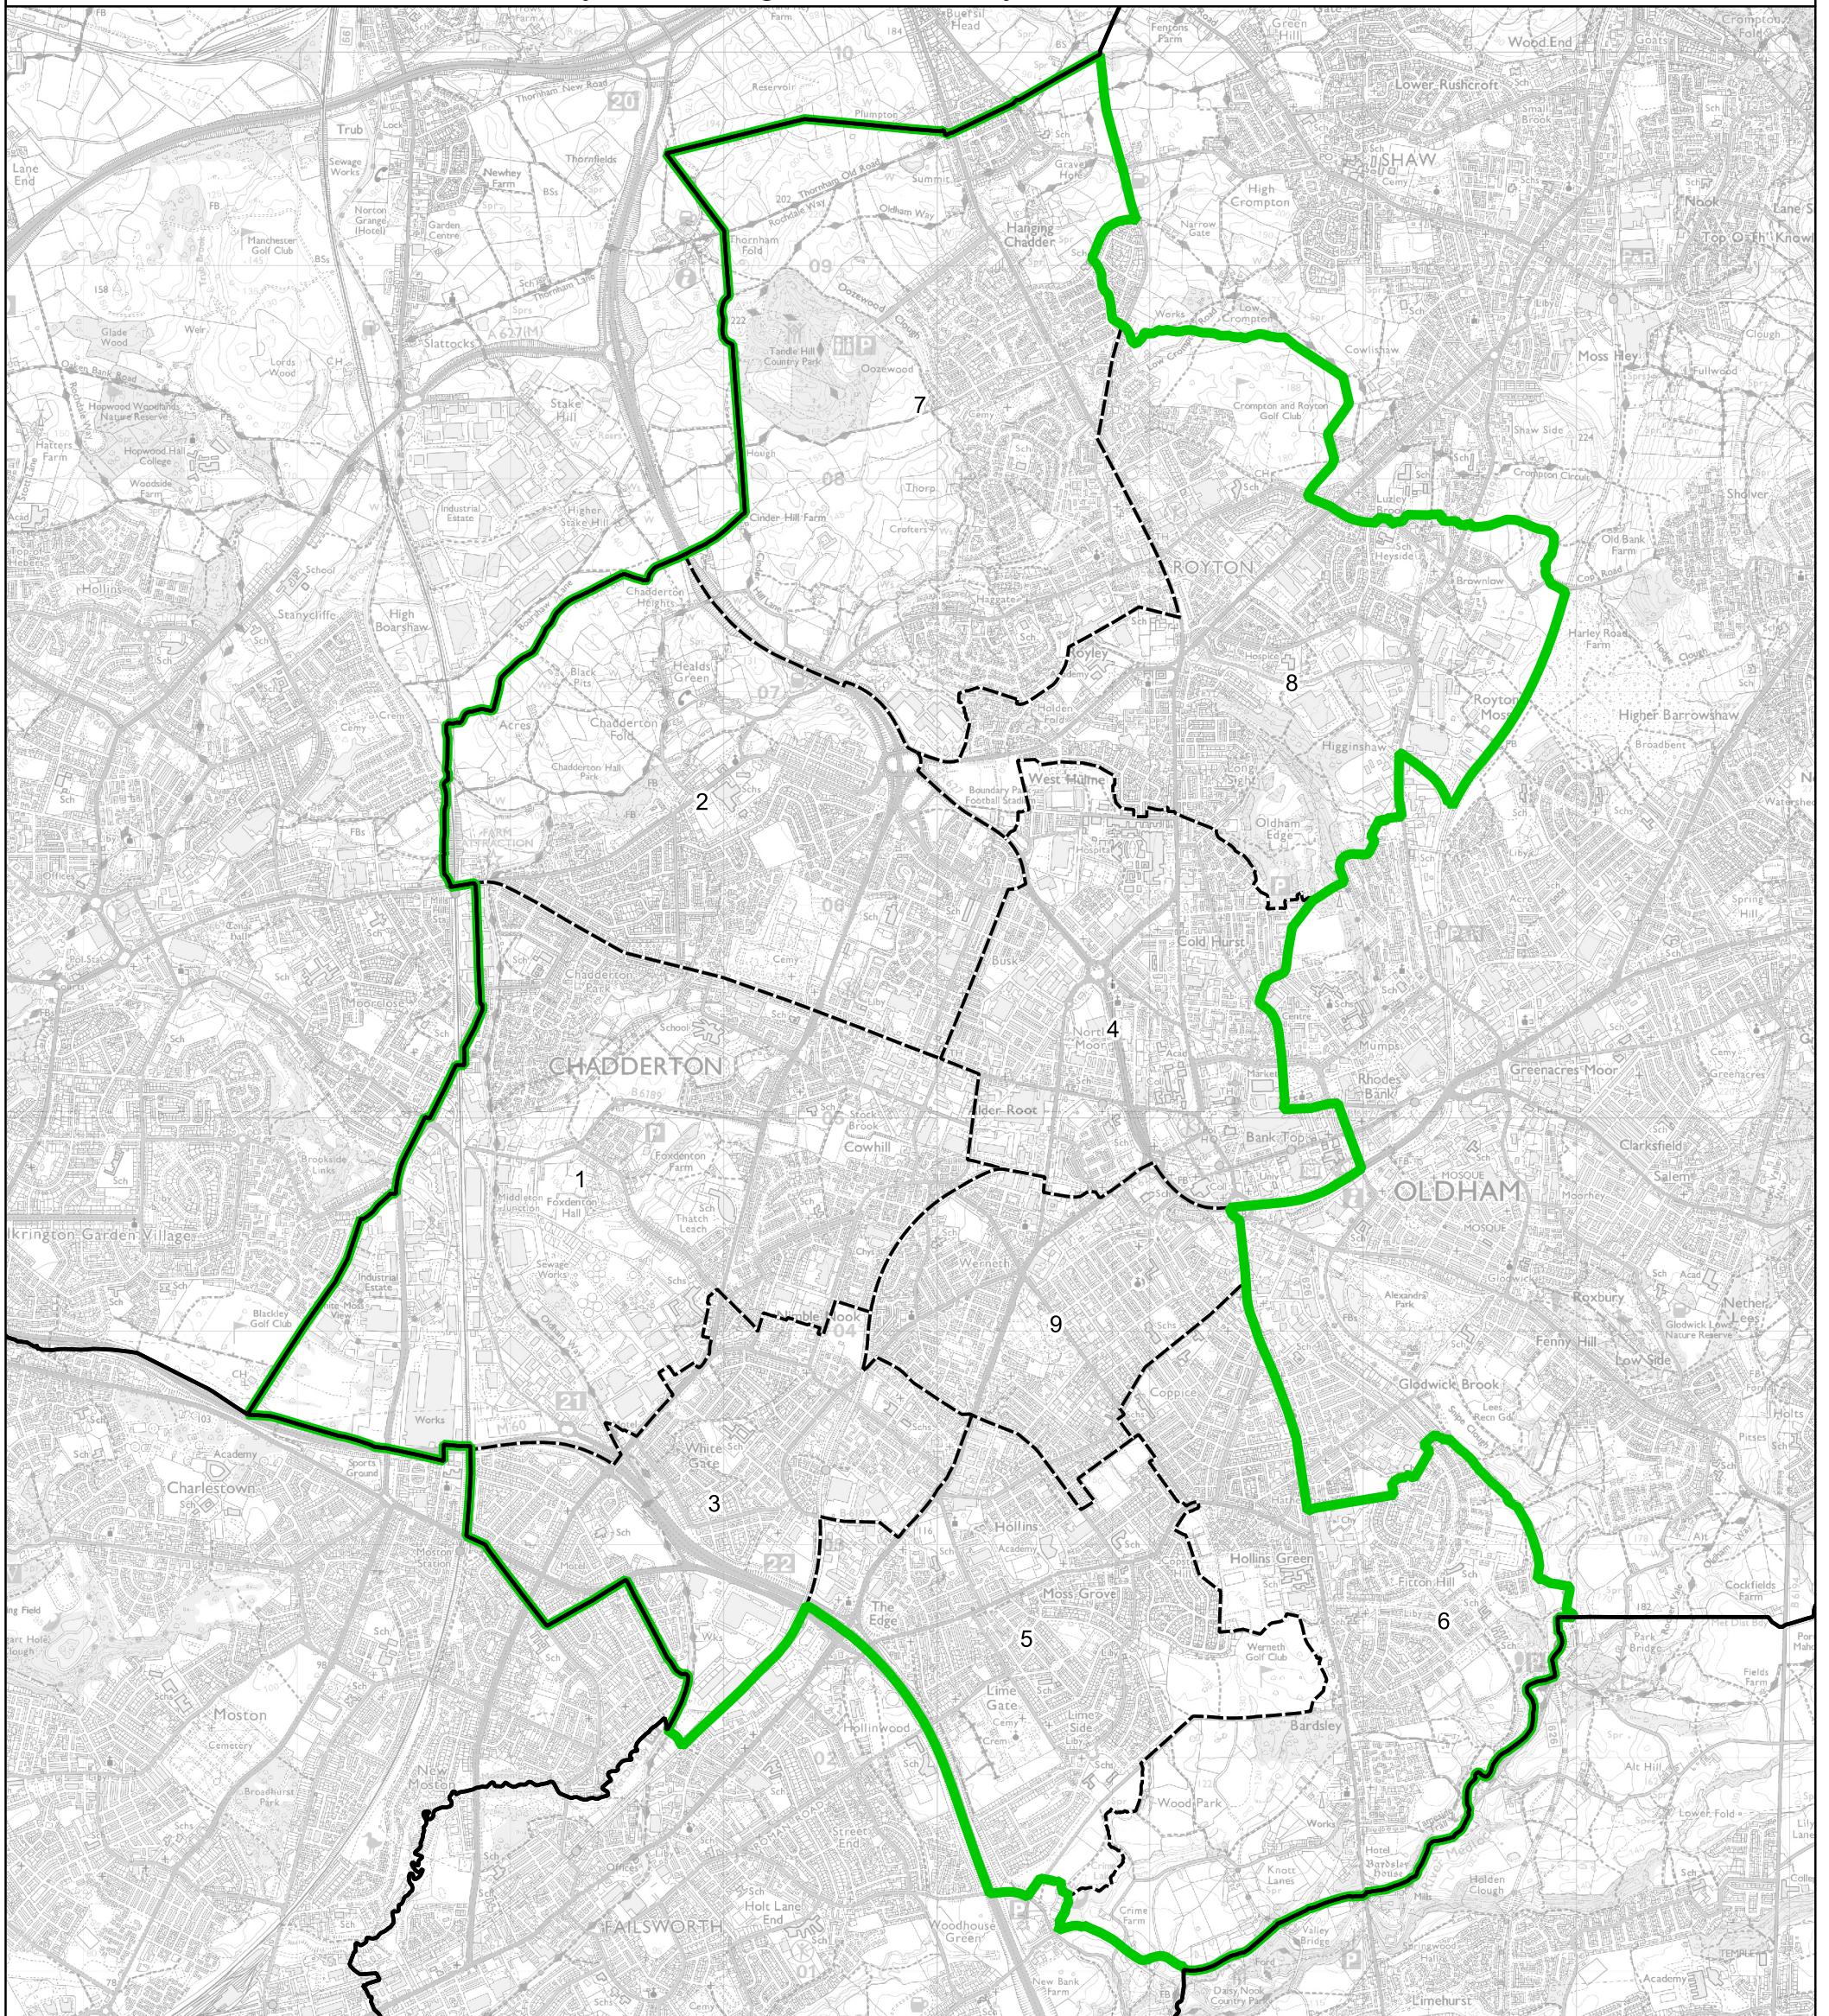

Boundary Commission for England - Final Recommendations for the North West Region

Oldham West, Chadderton and Royton Borough Constituency - Electorate 74,183

- Wards:
- | | |
|----------------------|-----------|
| 1 Chadderton Central | 9 Werneth |
| 2 Chadderton North | |
| 3 Chadderton South | |
| 4 Coldhurst | |
| 5 Hollinwood | |
| 6 Medlock Vale | |
| 7 Royton North | |
| 8 Royton South | |

- Constituency
- Local Authorities
- Wards

© Crown copyright and database rights 2023 OS 100018289. You are permitted to use this data solely to enable you to respond to, or interact with, the organisation that provided you with the data. You are not permitted to copy, sub-licence, distribute or sell any of this data to third parties in any form. Third party rights to enforce the terms of this licence shall be reserved to OS.

Oldham West, Chadderton and Royton Borough Constituency