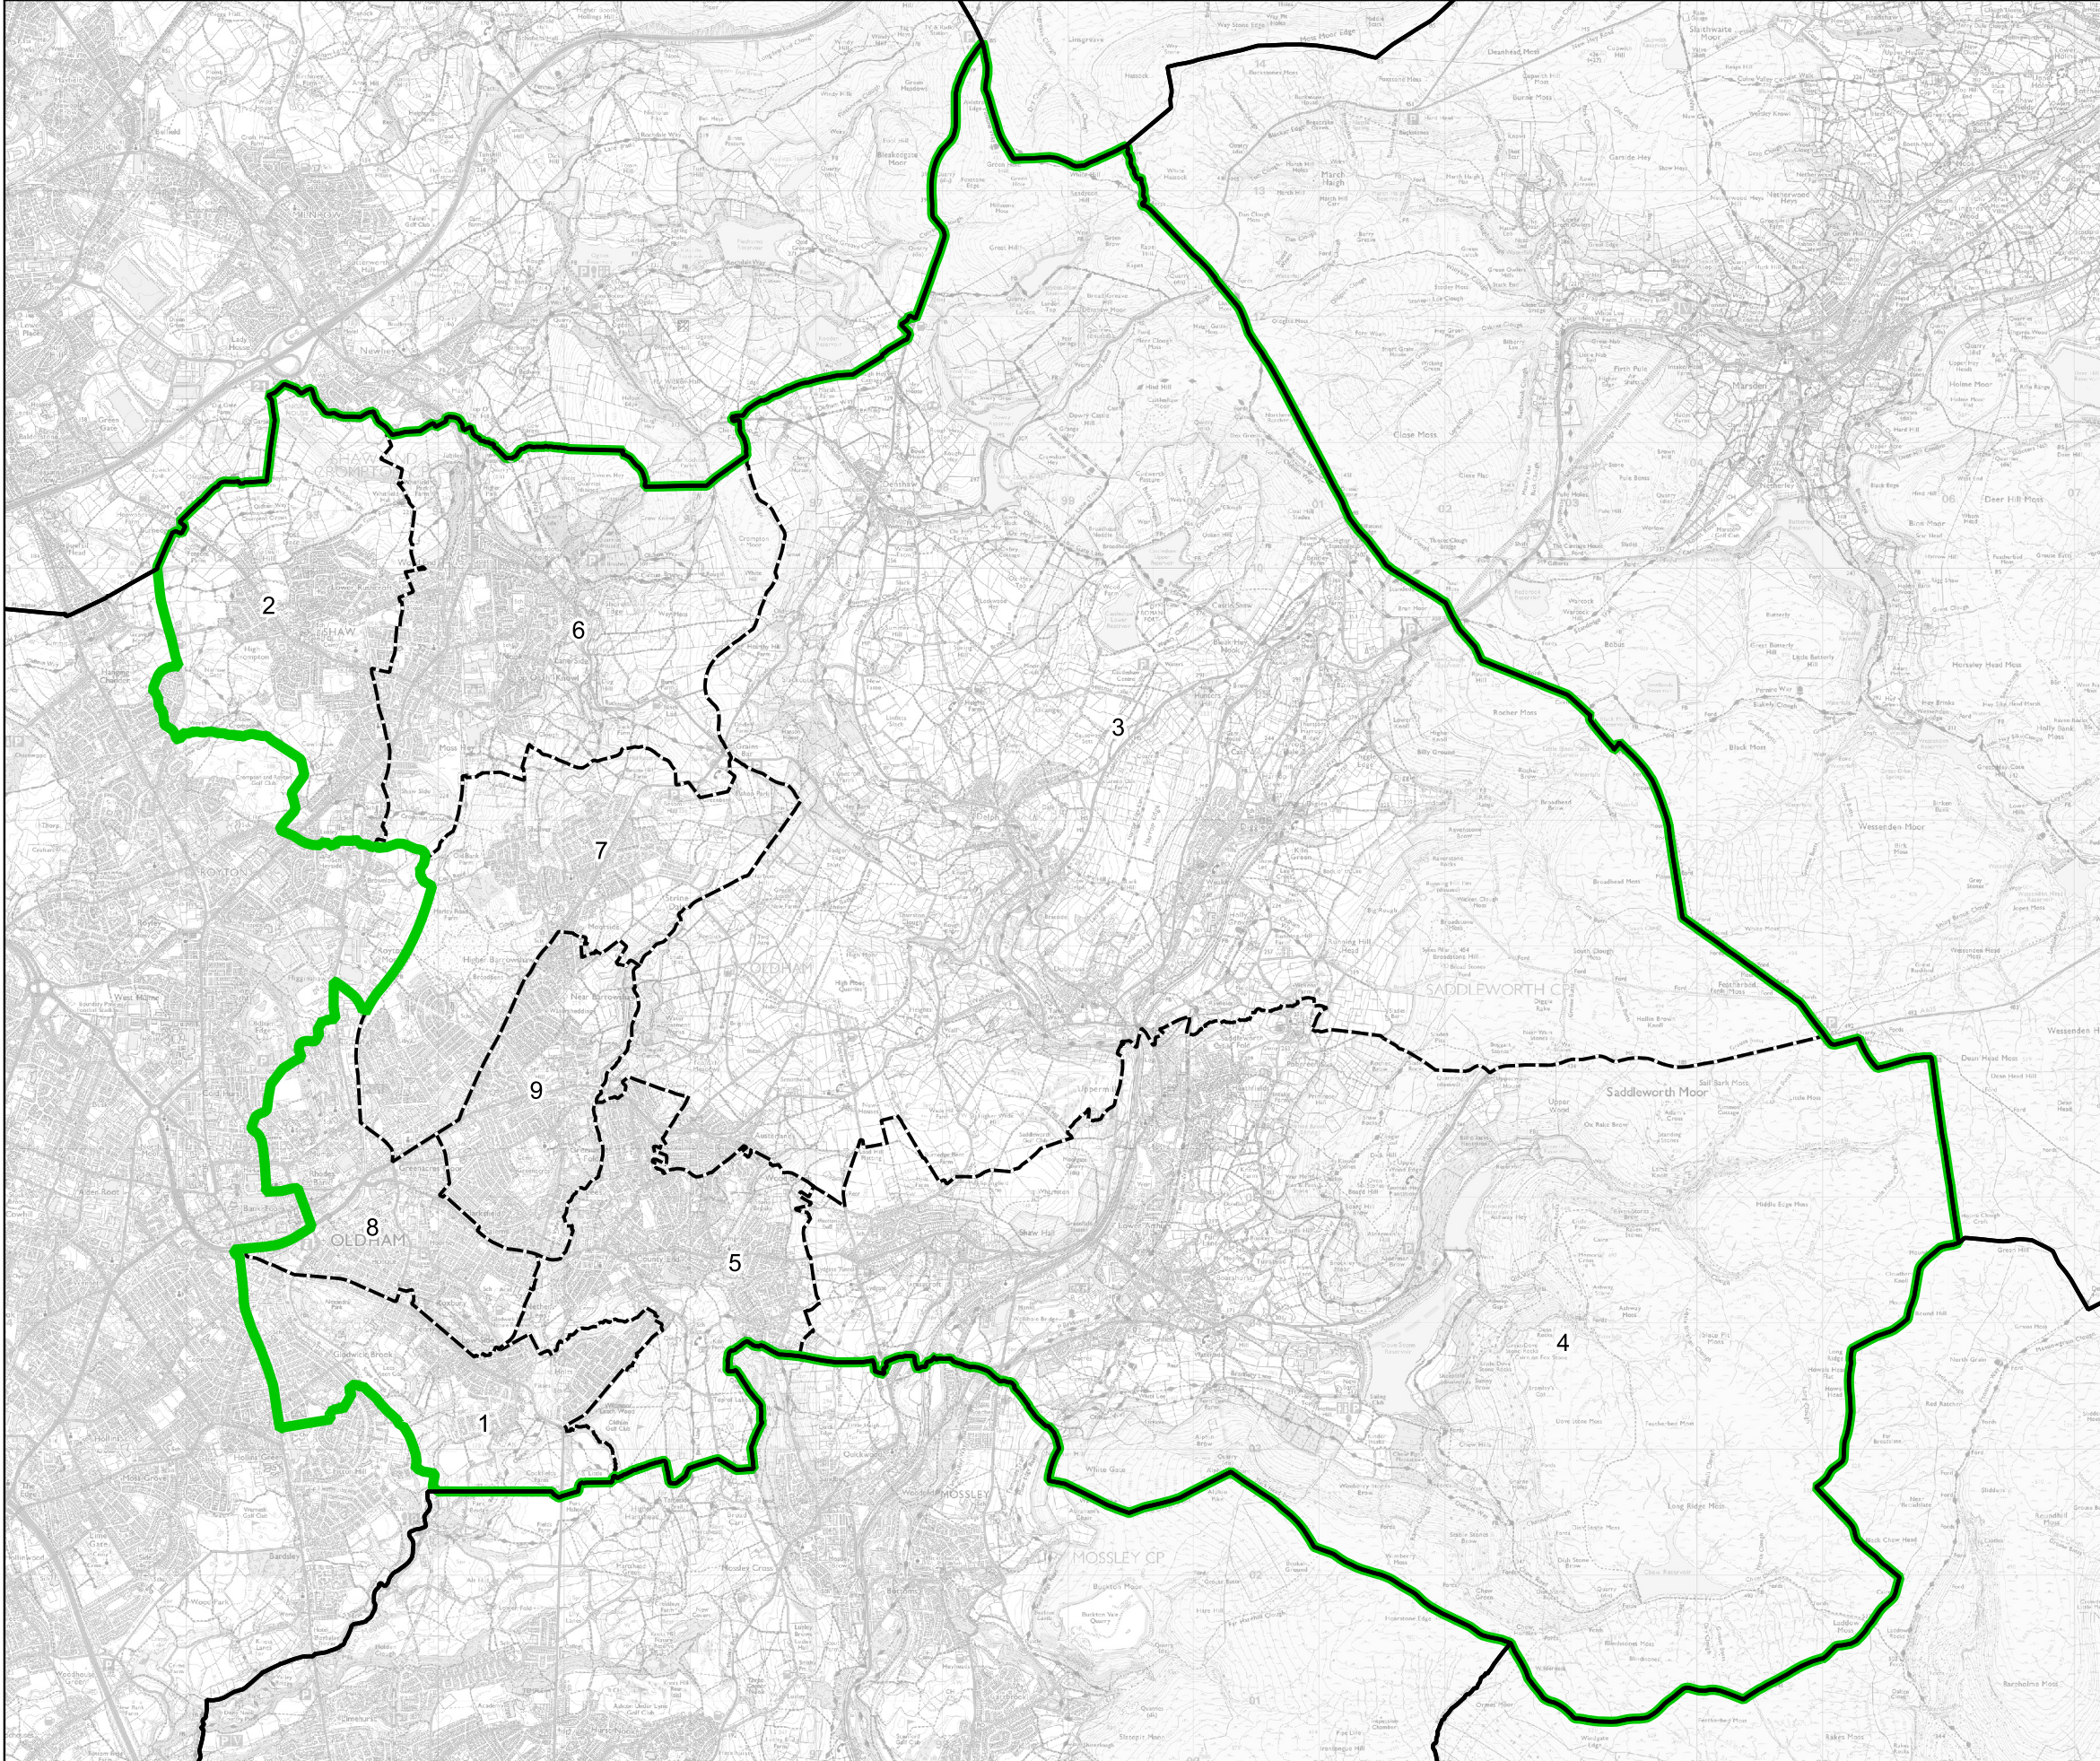

Boundary Commission for England - Final Recommendations for the North West Region

Oldham East and Saddleworth County Constituency - Electorate 72,997

Wards:

- 1 Alexandra
- 2 Crompton
- 3 Saddleworth North
- 4 Saddleworth South
- 5 Saddleworth West and Lees
- 6 Shaw
- 7 St. James'
- 8 St. Mary's
- 9 Waterhead

- Constituency
- Local Authorities
- Wards

0 0.8 1.6 km

© Crown copyright and database rights 2023 OS 100018289. You are permitted to use this data solely to enable you to respond to, or interact with, the organisation that provided you with the data. You are not permitted to copy, sub-licence, distribute or sell any of this data to third parties in any form. Third party rights to enforce the terms of this licence shall be reserved to OS.

Oldham East and Saddleworth County Constituency