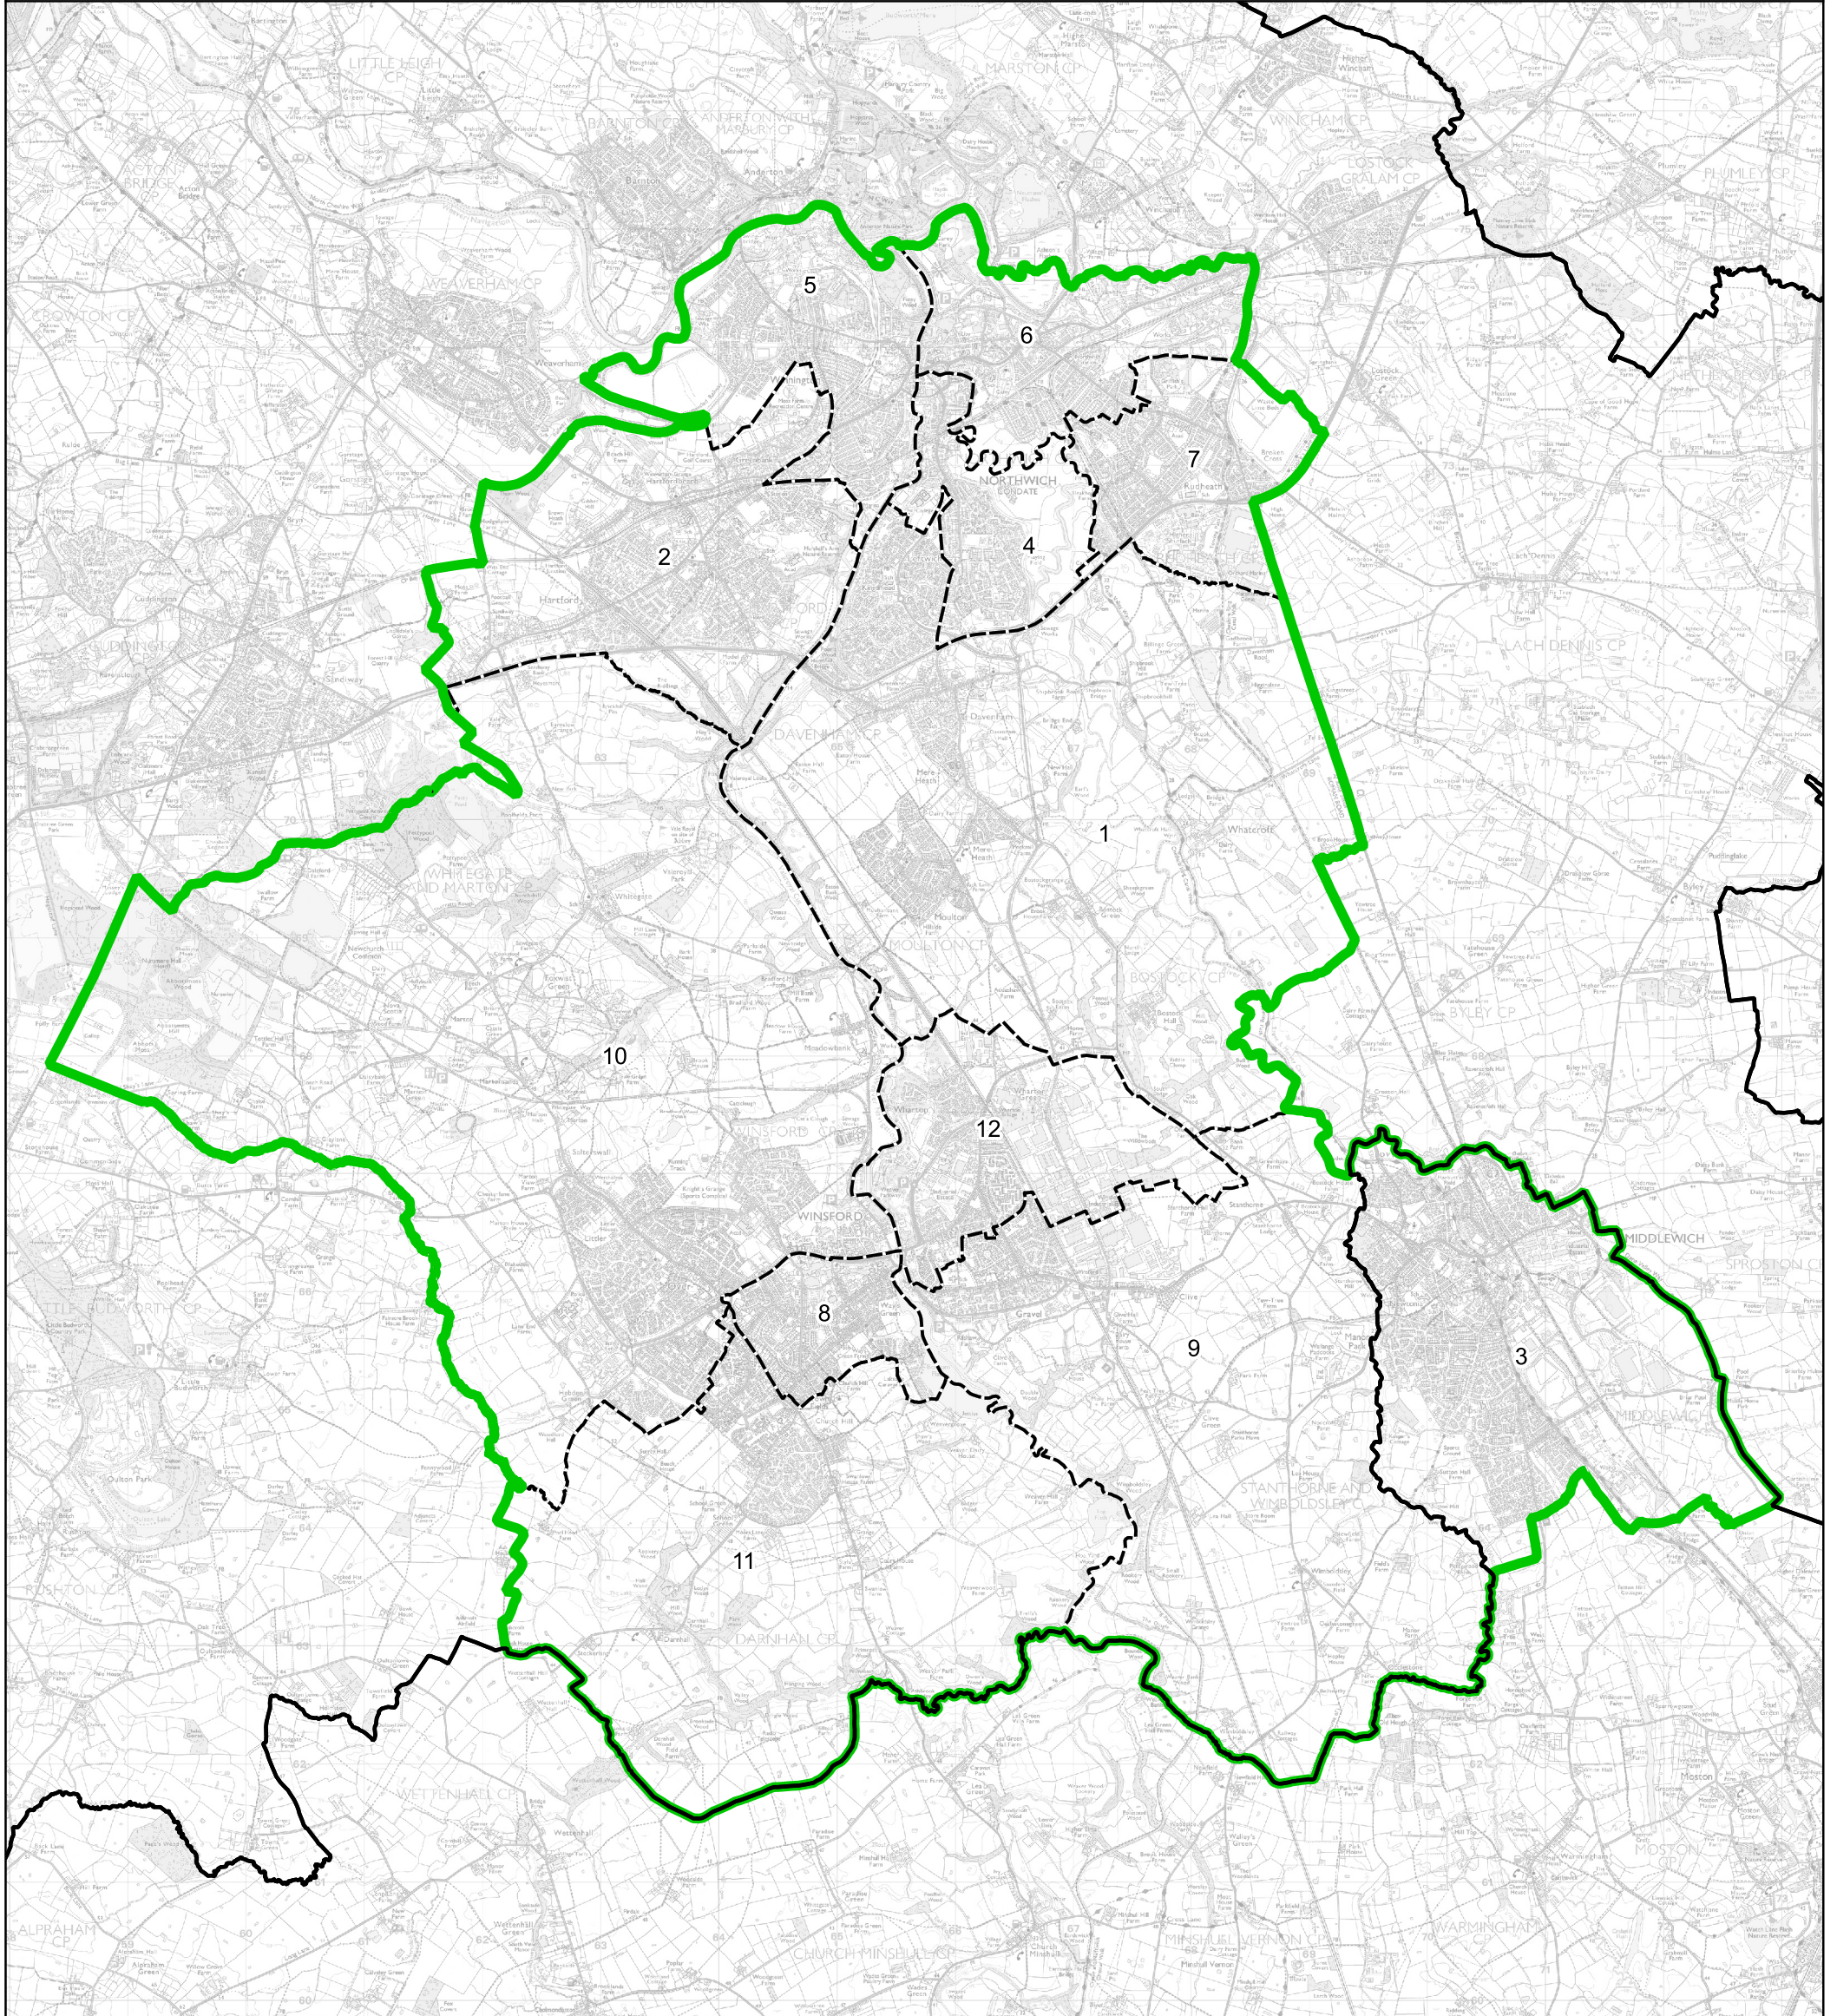

Boundary Commission for England - Final Recommendations for the North West Region

Mid Cheshire County Constituency - Electorate 69,775

Wards:

- | | |
|---------------------------------|---------------------------|
| 1 Davenham, Moulton & Kingsmead | 7 Rudheath |
| 2 Hartford & Greenbank | 8 Winsford Dene |
| 3 Middlewich | 9 Winsford Gravel |
| 4 Northwich Leftwich | 10 Winsford Over & Verdin |
| 5 Northwich Winnington & Castle | 11 Winsford Swanlow |
| 6 Northwich Witton | 12 Winsford Wharton |

- █ Constituency
- Local Authorities
- Wards

© Crown copyright and database rights 2023 OS 100018289. You are permitted to use this data solely to enable you to respond to, or interact with, the organisation that provided you with the data. You are not permitted to copy, sub-licence, distribute or sell any of this data to third parties in any form. Third party rights to enforce the terms of this licence shall be reserved to OS.

Mid Cheshire County Constituency