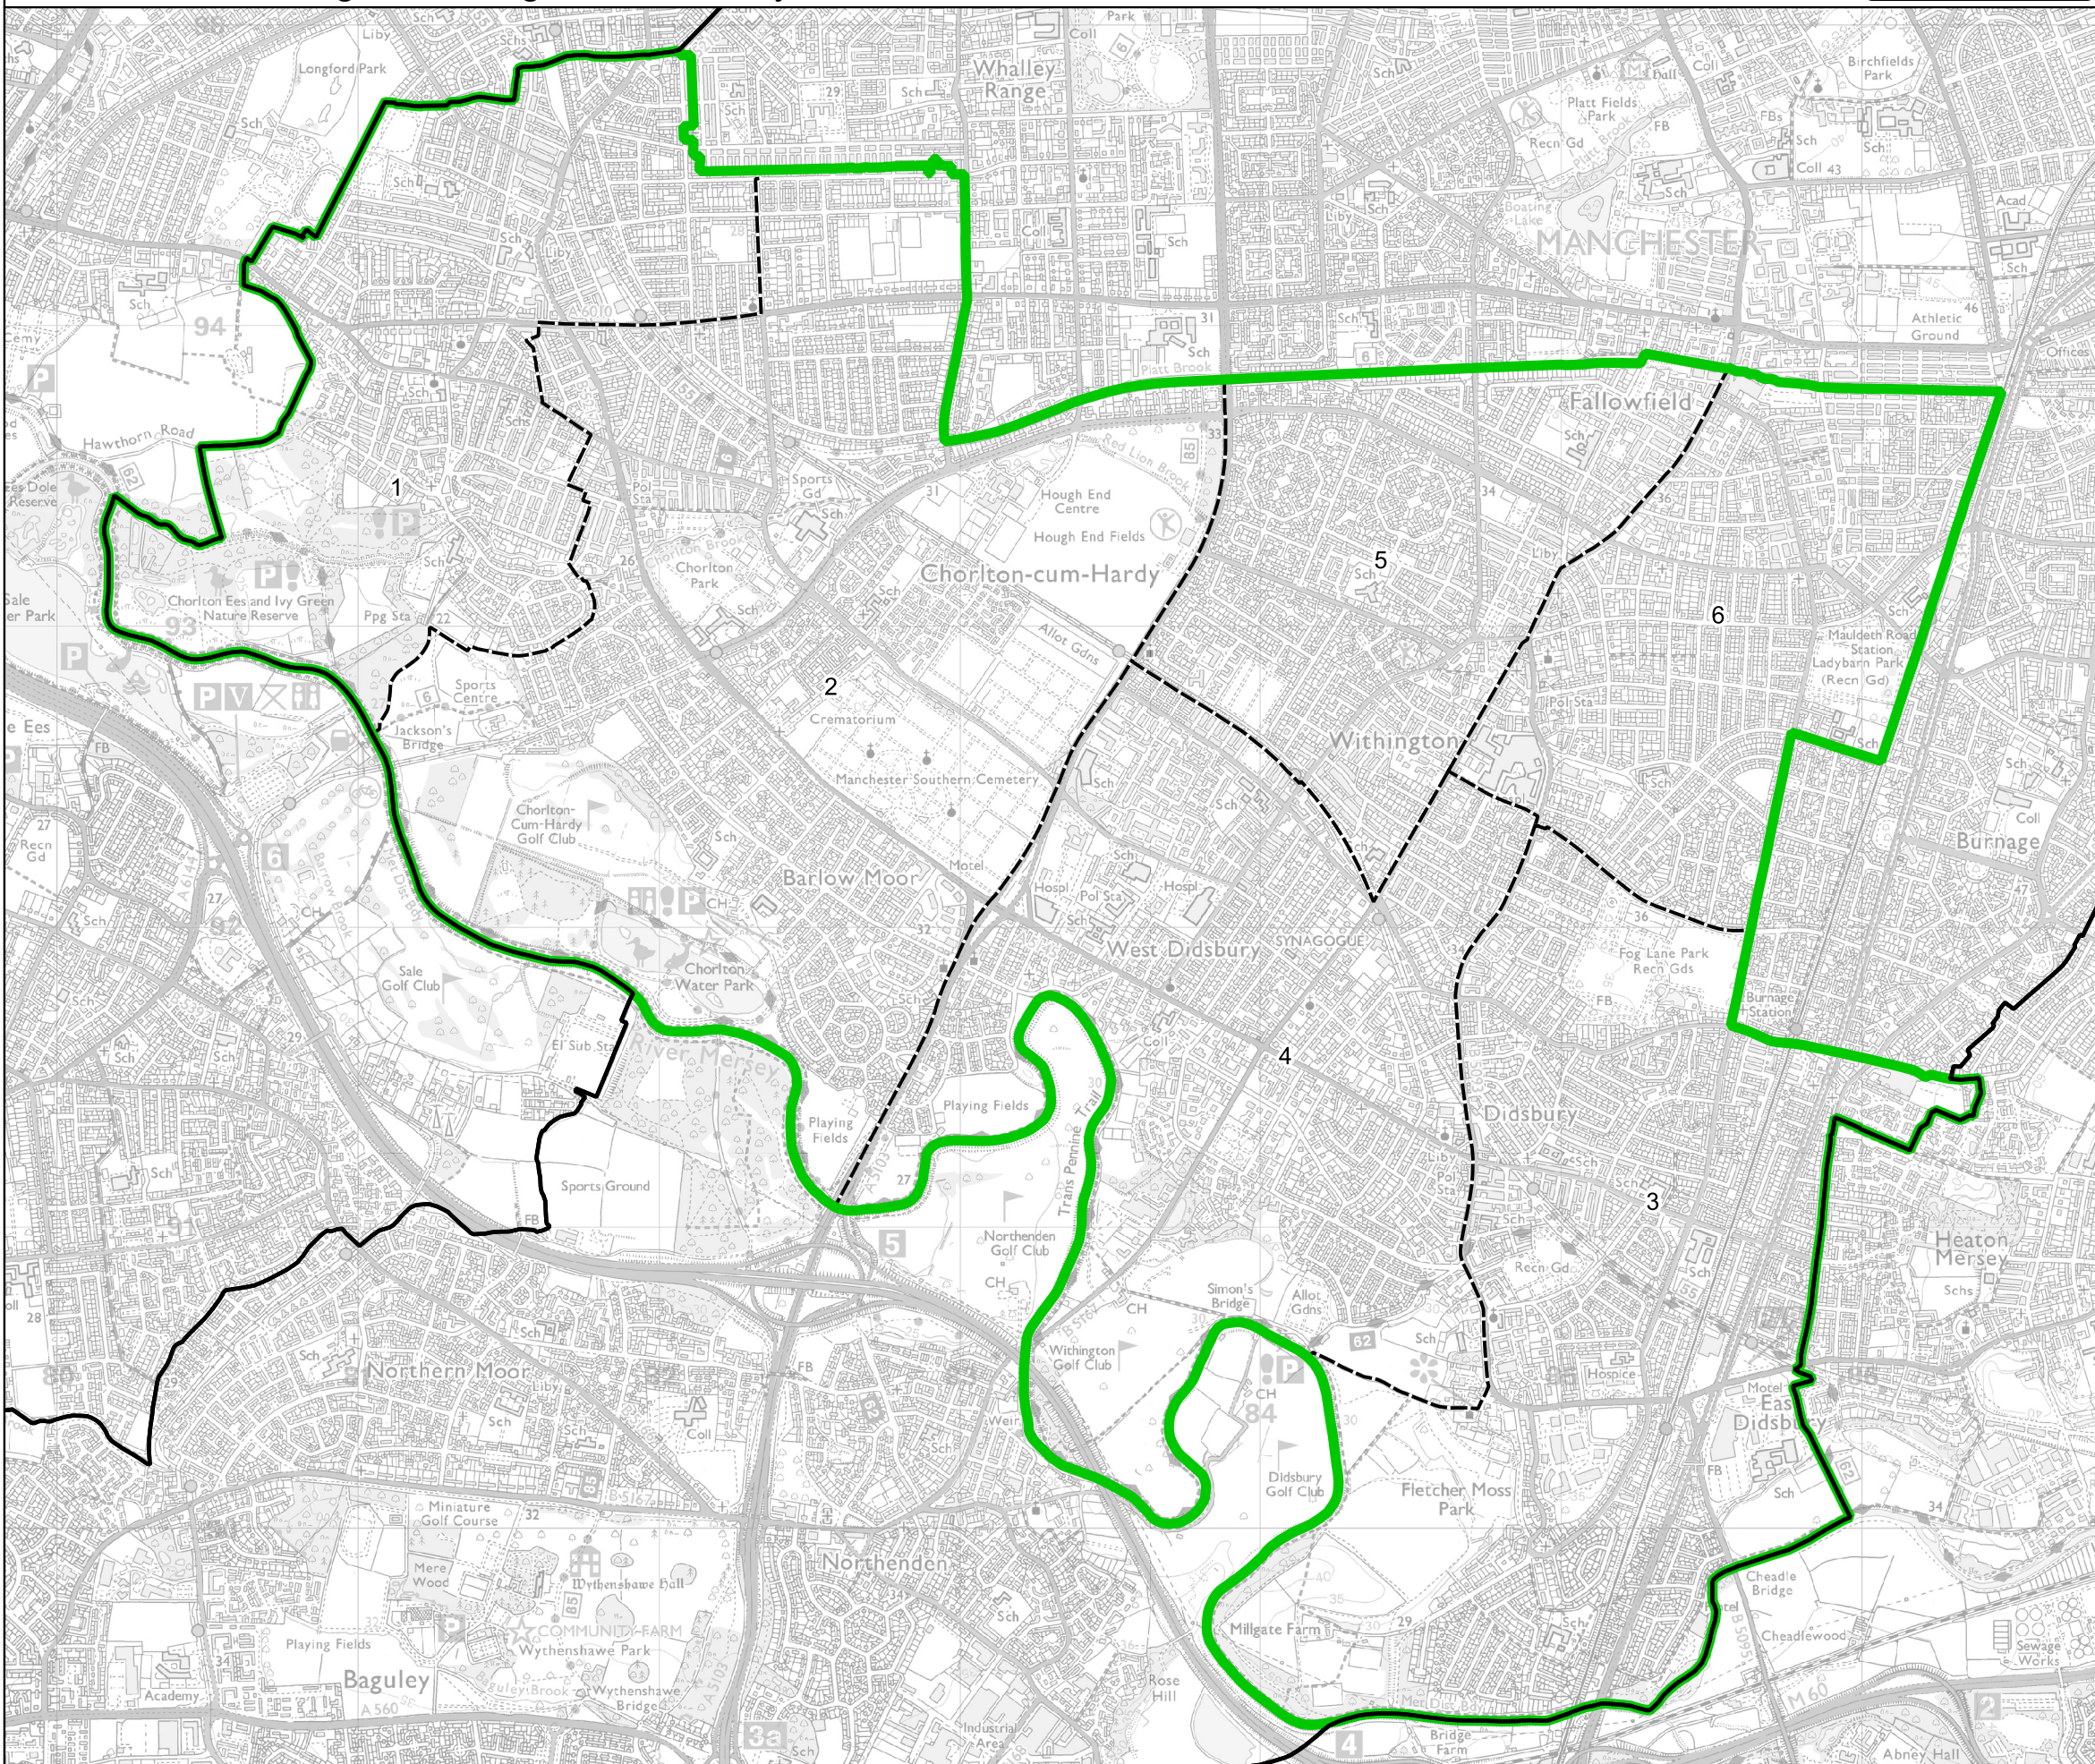

Boundary Commission for England - Final Recommendations for the North West Region

Manchester Withington Borough Constituency - Electorate 71,614

Wards:

- 1 Chorlton
- 2 Chorlton Park
- 3 Didsbury East
- 4 Didsbury West
- 5 Old Moat
- 6 Withington

- Constituency
- Local Authorities
- Wards

© Crown copyright and database rights 2023 OS 100018289. You are permitted to use this data solely to enable you to respond to, or interact with, the organisation that provided you with the data. You are not permitted to copy, sub-licence, distribute or sell any of this data to third parties in any form. Third party rights to enforce the terms of this licence shall be reserved to OS.