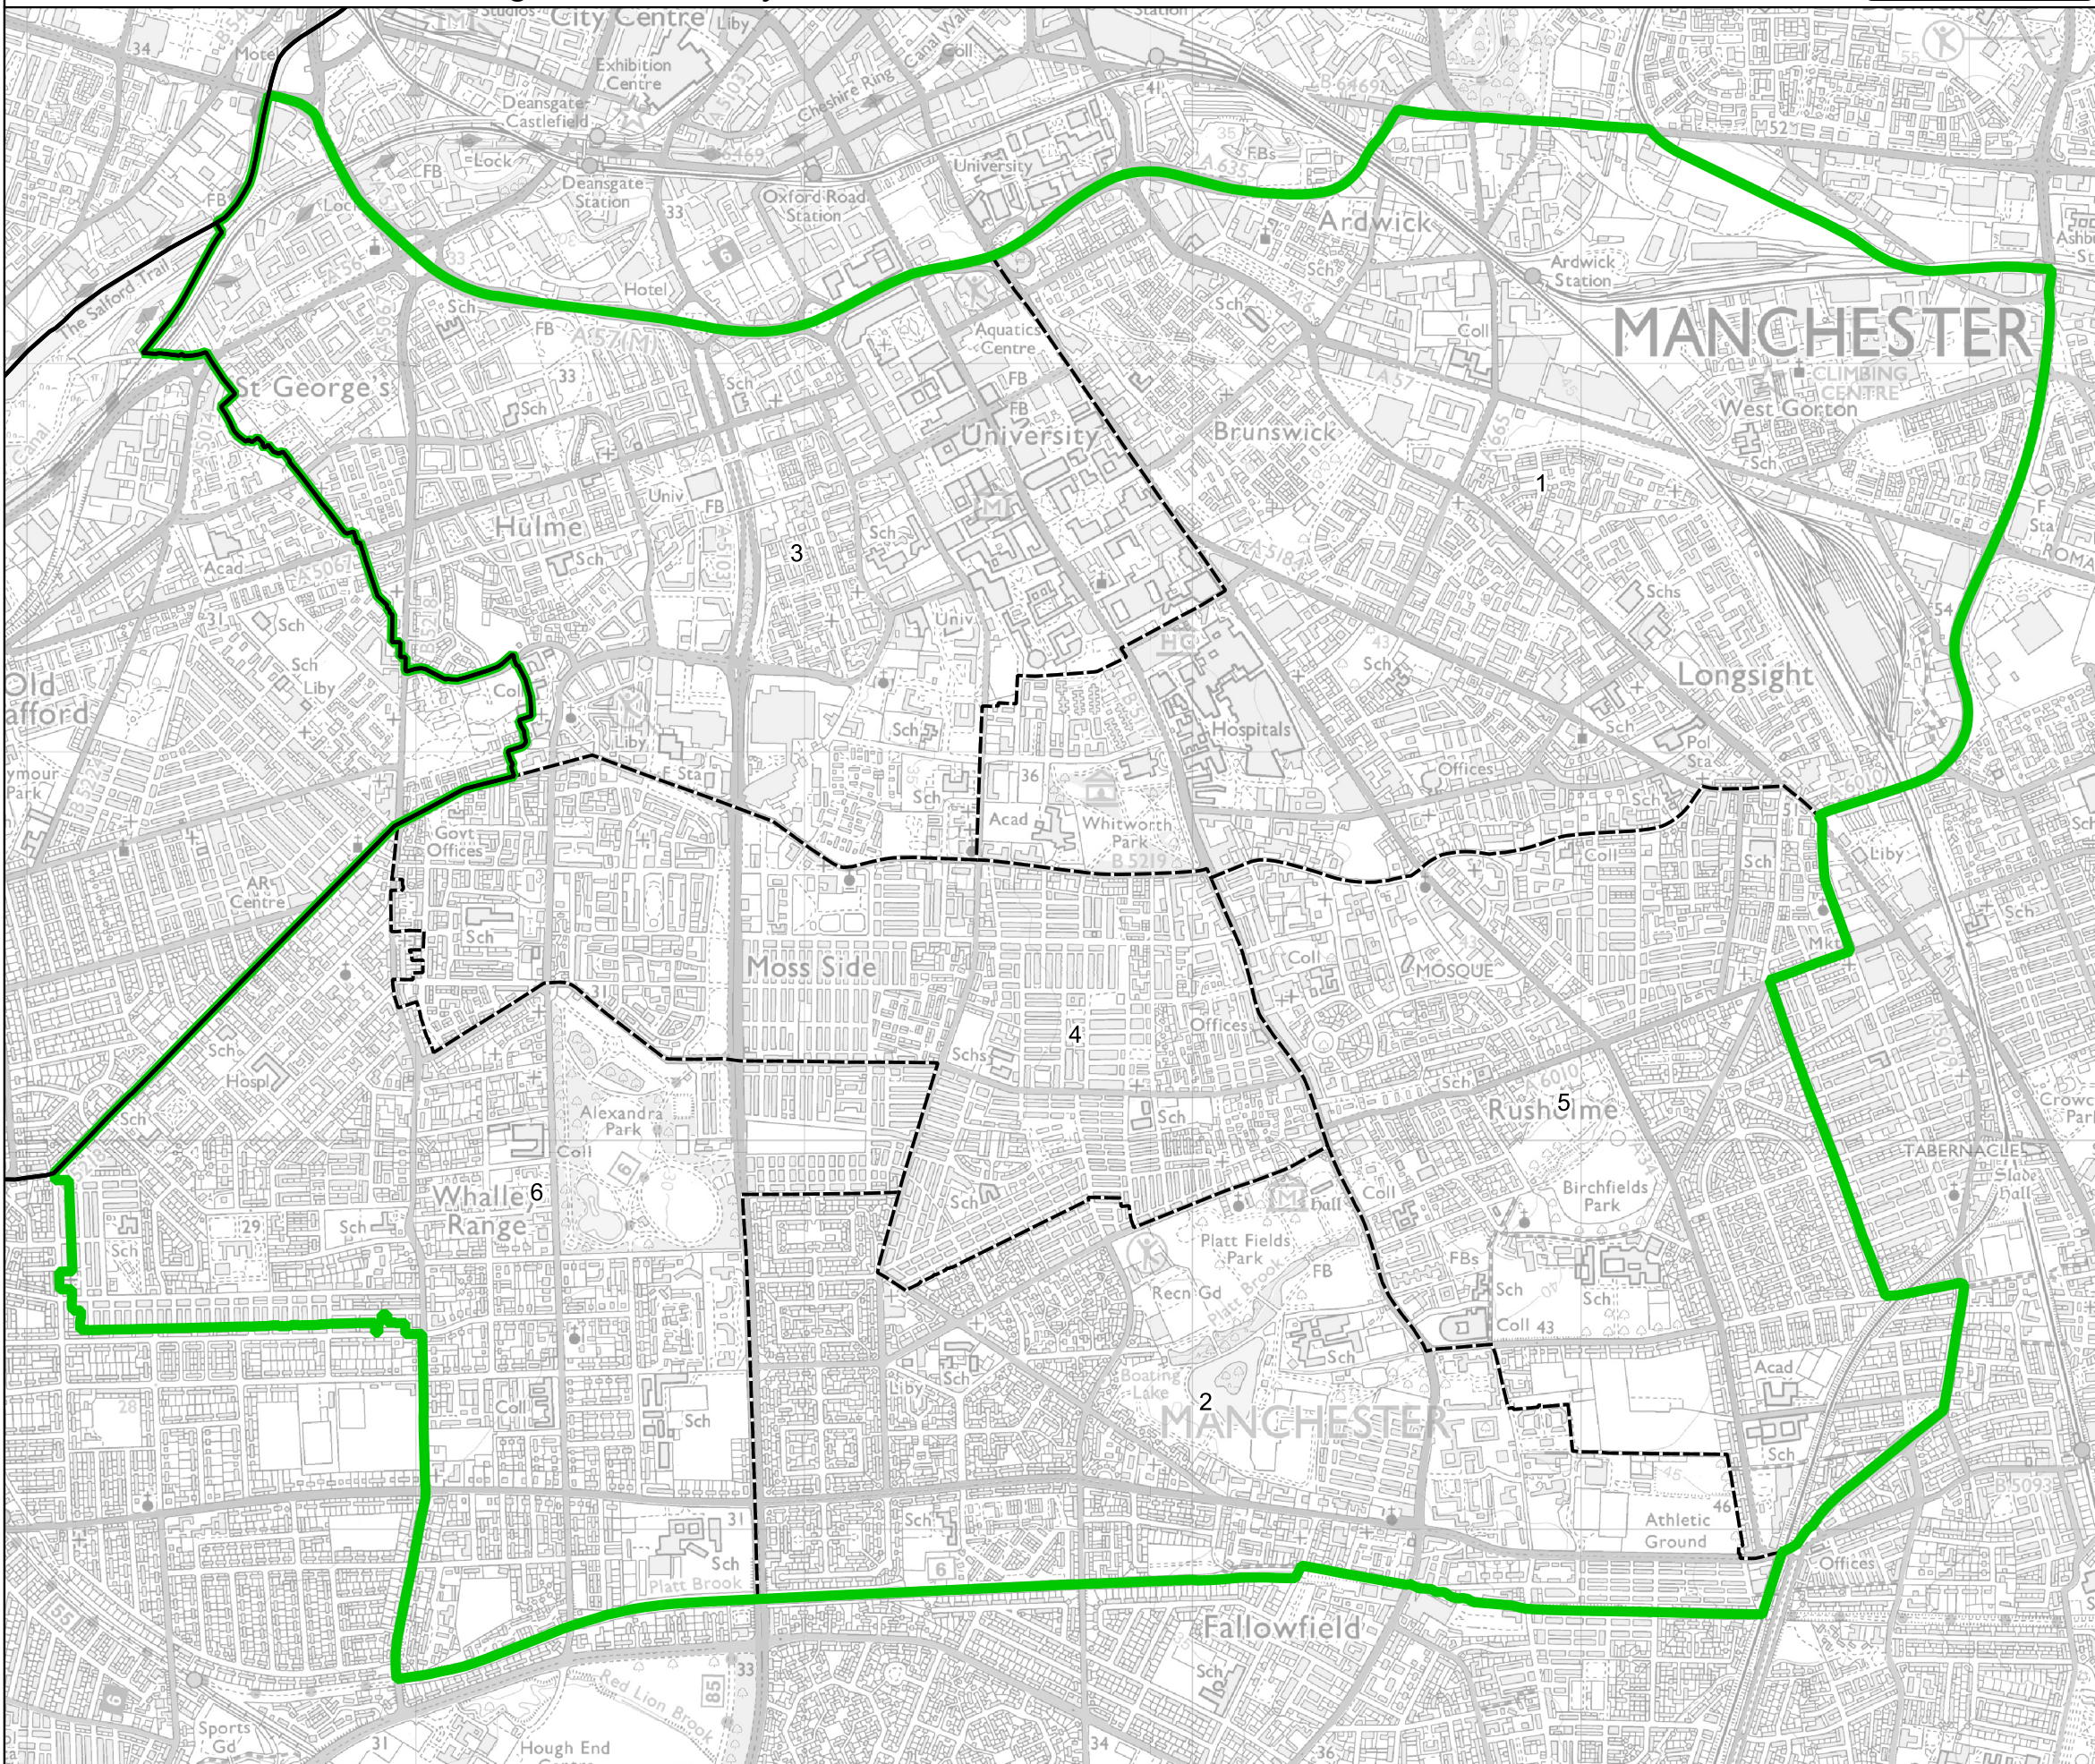

Boundary Commission for England - Final Recommendations for the North West Region

Manchester Rusholme Borough Constituency - Electorate 70,692

Wards:

- 1 Ardwick
- 2 Fallowfield
- 3 Hulme
- 4 Moss Side
- 5 Rusholme
- 6 Whalley Range

- Constituency
- Local Authorities
- Wards

0 0.2 0.4 km

© Crown copyright and database rights 2023 OS 100018289. You are permitted to use this data solely to enable you to respond to, or interact with, the organisation that provided you with the data. You are not permitted to copy, sub-licence, distribute or sell any of this data to third parties in any form. Third party rights to enforce the terms of this licence shall be reserved to OS.