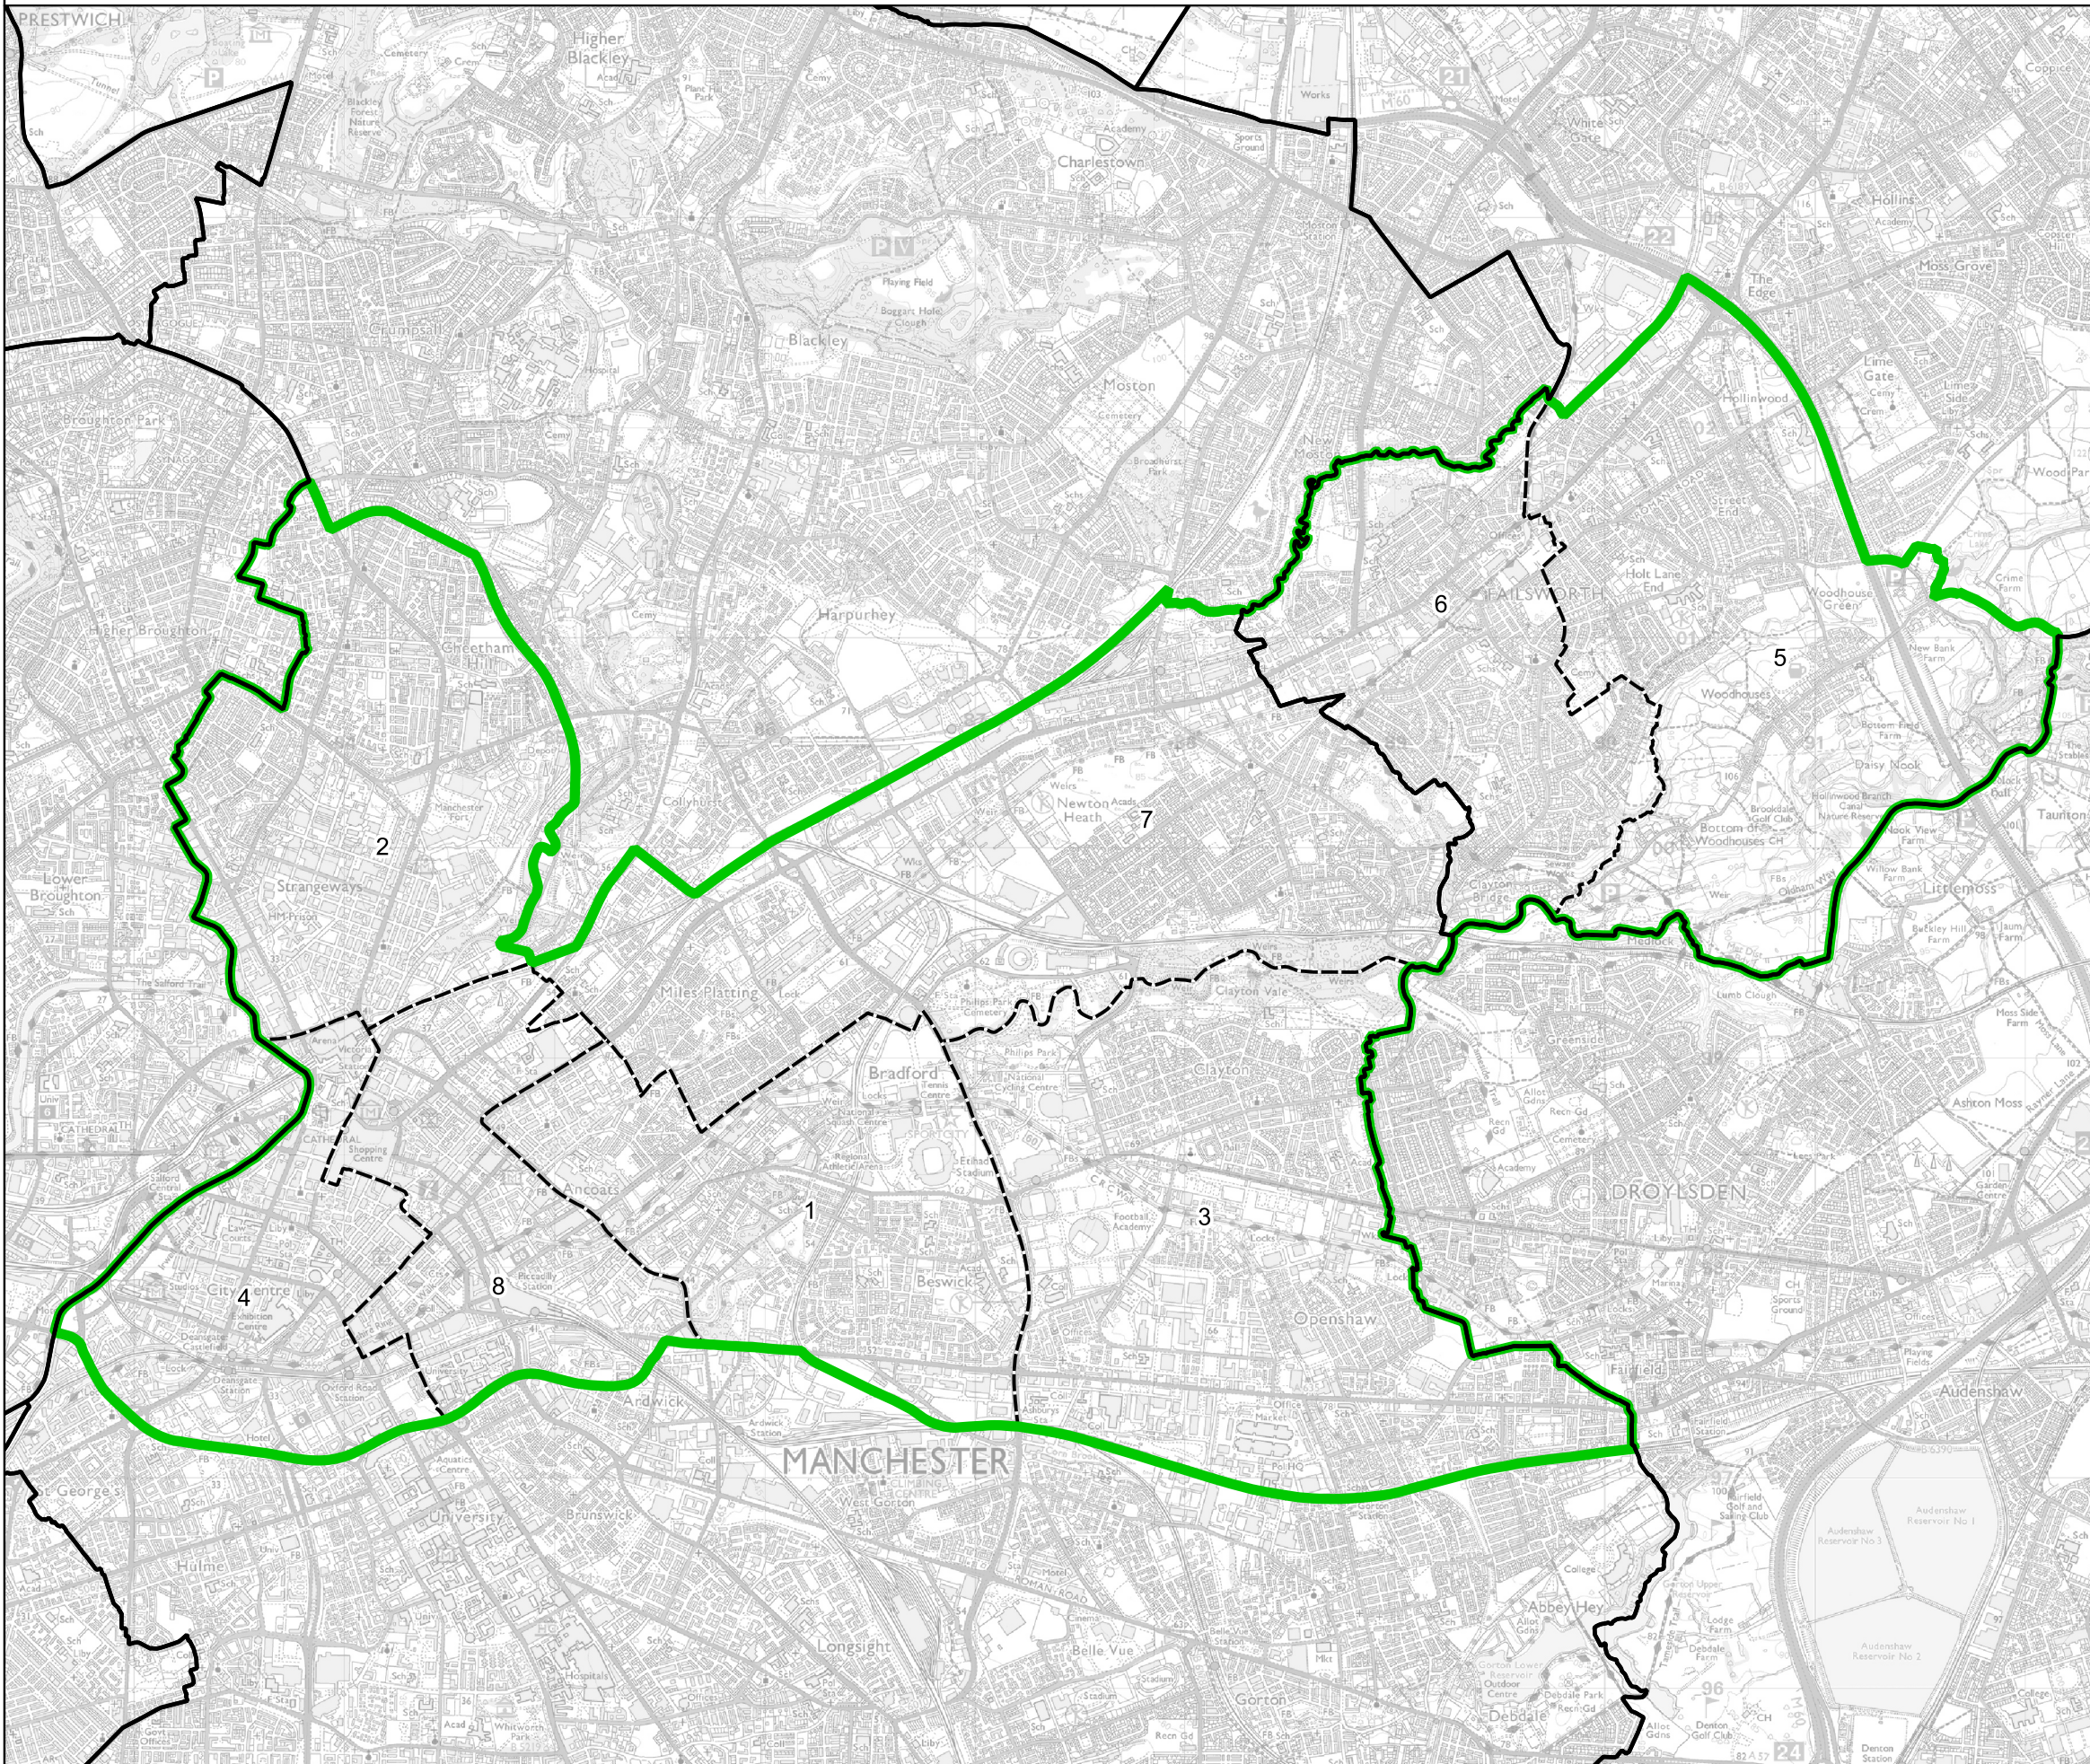

Boundary Commission for England - Final Recommendations for the North West Region

Manchester Central Borough Constituency - Electorate 75,311

Wards:

- 1 Ancoats & Beswick
- 2 Cheetham
- 3 Clayton & Openshaw
- 4 Deansgate
- 5 Failsforth East
- 6 Failsforth West
- 7 Miles Platting & Newton Heath
- 8 Piccadilly

-  Constituency
-  Local Authorities
-  Wards

0 0.4 0.8 km

© Crown copyright and database rights 2023 OS 100018289. You are permitted to use this data solely to enable you to respond to, or interact with, the organisation that provided you with the data. You are not permitted to copy, sub-licence, distribute or sell any of this data to third parties in any form. Third party rights to enforce the terms of this licence shall be reserved to OS.

Manchester Central Borough Constituency