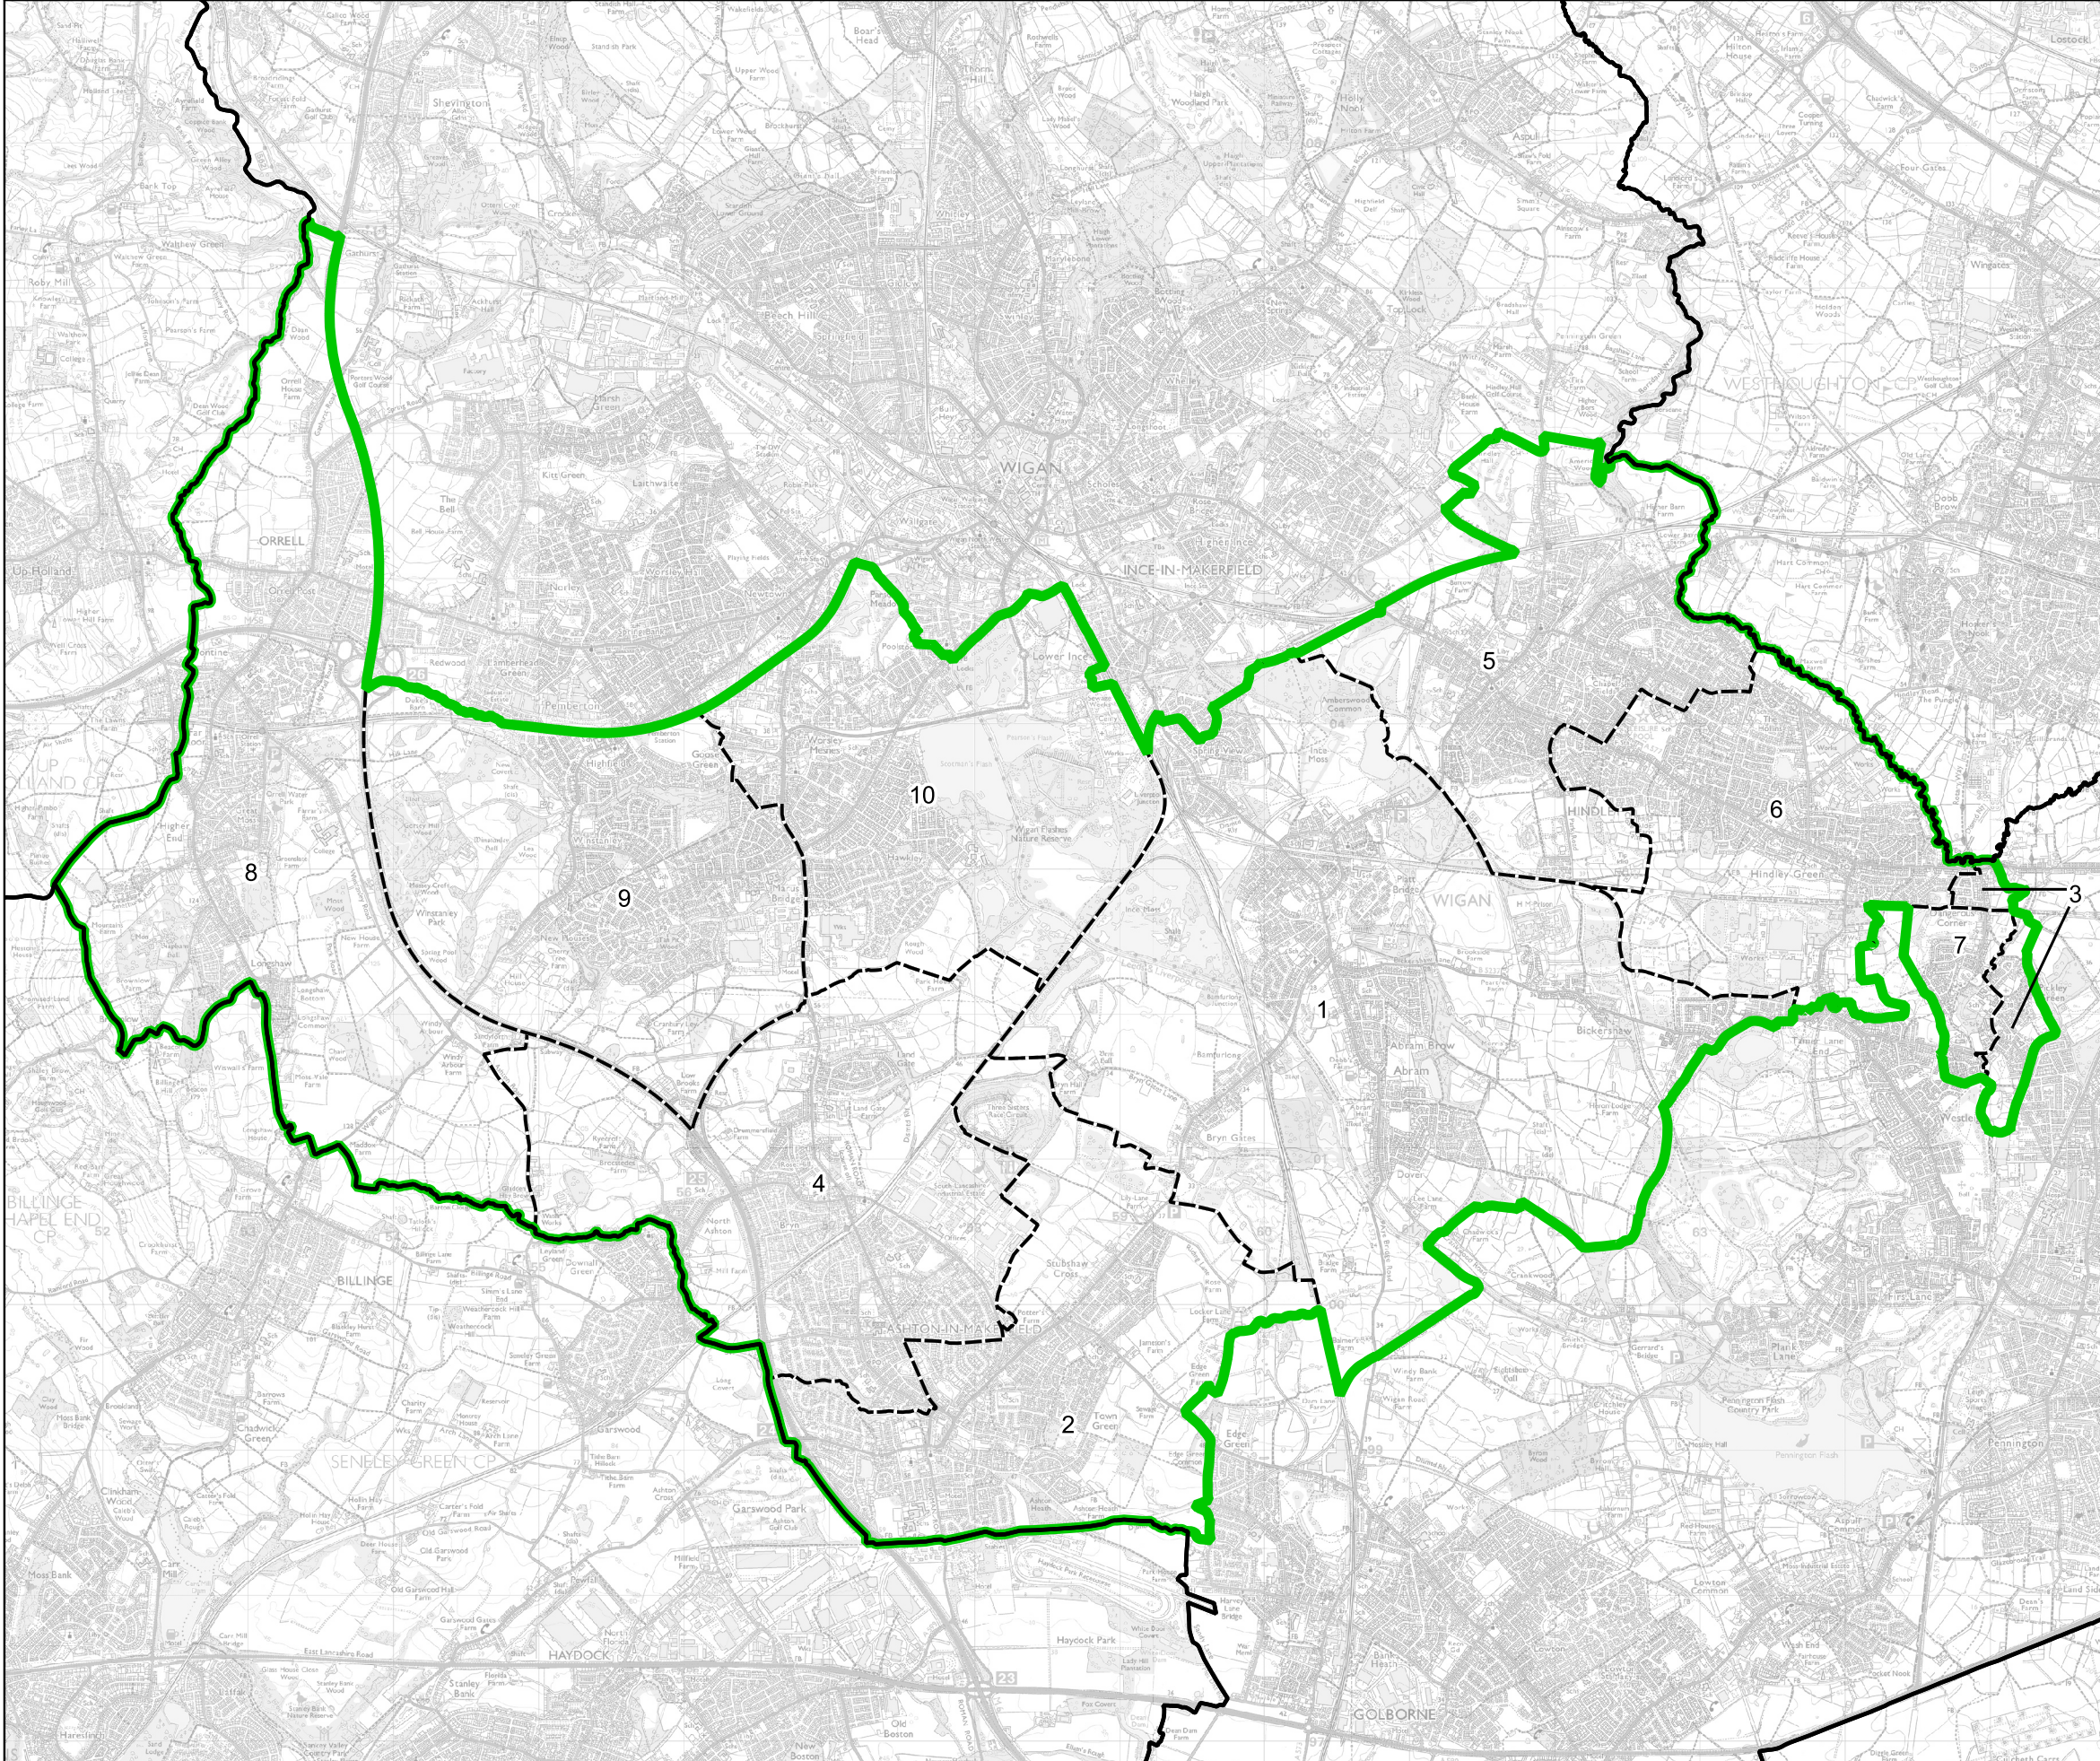

Boundary Commission for England - Final Recommendations for the North West Region

Makerfield Borough Constituency - Electorate 76,517

Wards:

- 1 Abram
- 2 Ashton
- 3 Atherleigh (Part)
- 4 Bryn
- 5 Hindley
- 6 Hindley Green
- 7 Leigh West (Part)
- 8 Orrell
- 9 Winstanley
- 10 Worsley Mesnes

- Constituency
- Local Authorities
- Wards

© Crown copyright and database rights 2023 OS 100018289. You are permitted to use this data solely to enable you to respond to, or interact with, the organisation that provided you with the data. You are not permitted to copy, sub-licence, distribute or sell any of this data to third parties in any form. Third party rights to enforce the terms of this licence shall be reserved to OS.

Makerfield Borough Constituency