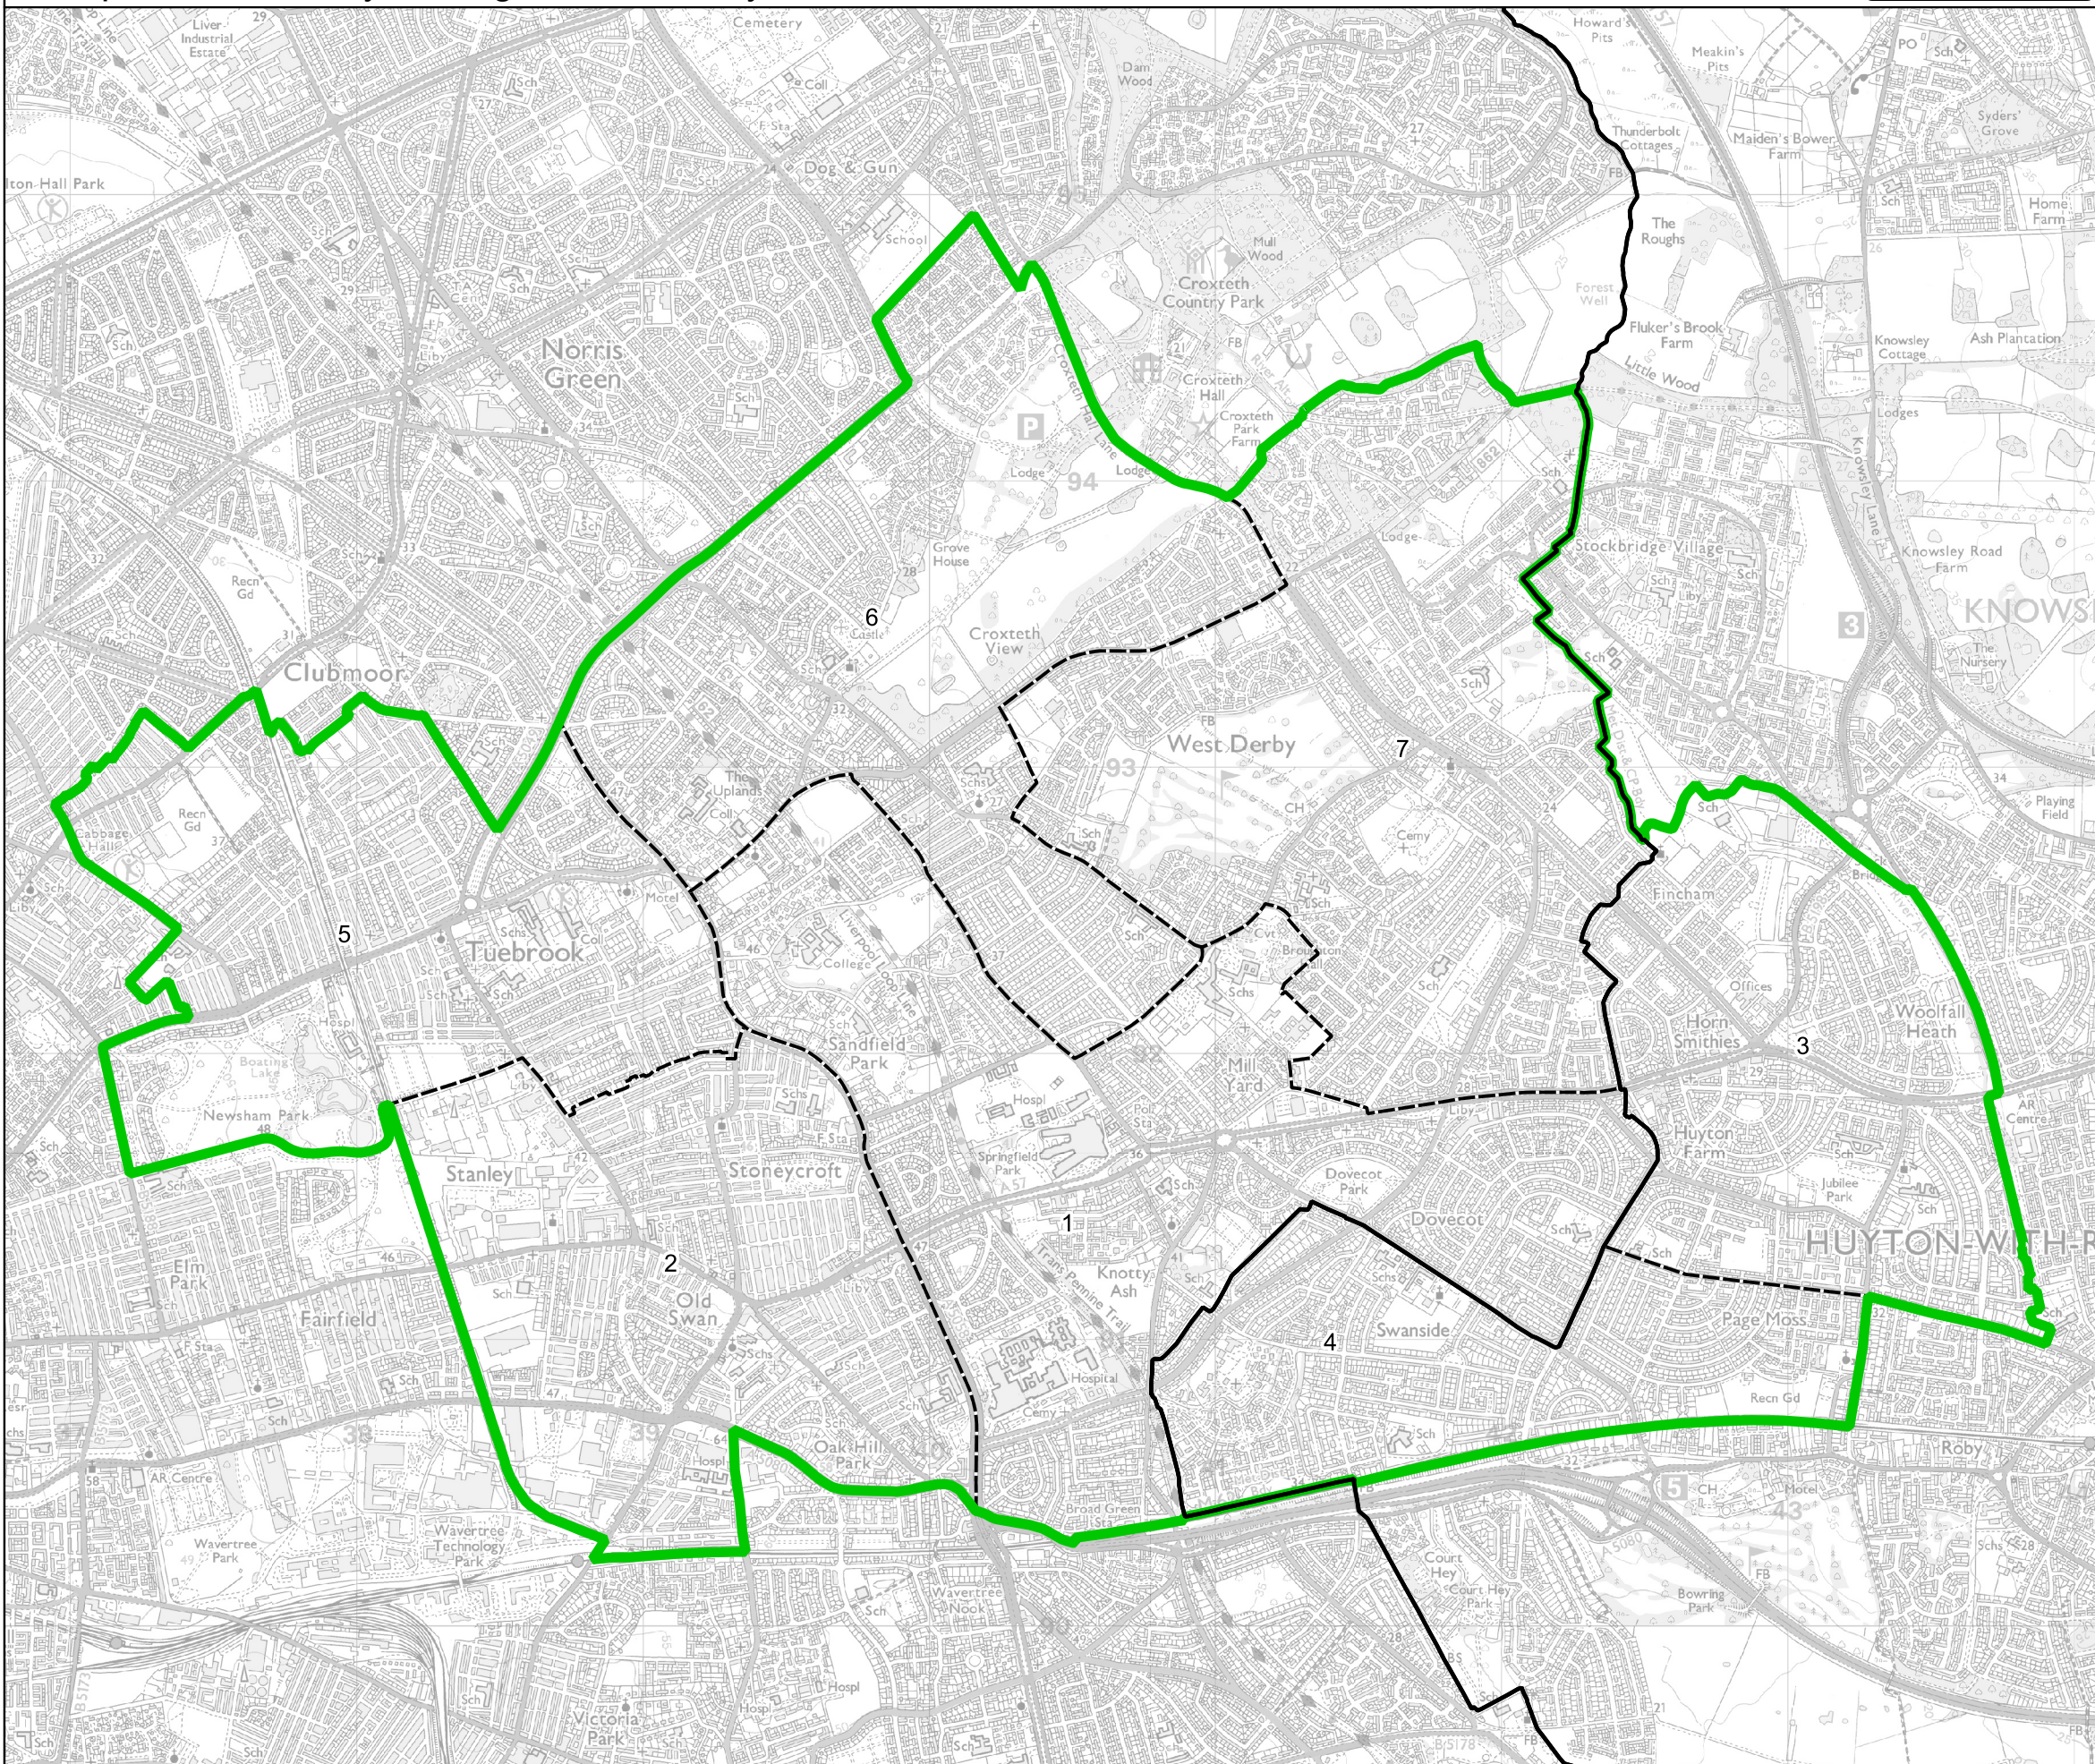

# Boundary Commission for England - Final Recommendations for the North West Region

## Liverpool West Derby Borough Constituency - Electorate 70,730

- Wards:
- 1 Knotty Ash
  - 2 Old Swan
  - 3 Page Moss
  - 4 Swanside
  - 5 Tuebrook and Stoneycroft
  - 6 West Derby
  - 7 Yew Tree

- Constituency
- Local Authorities
- Wards

Liverpool West Derby Borough Constituency