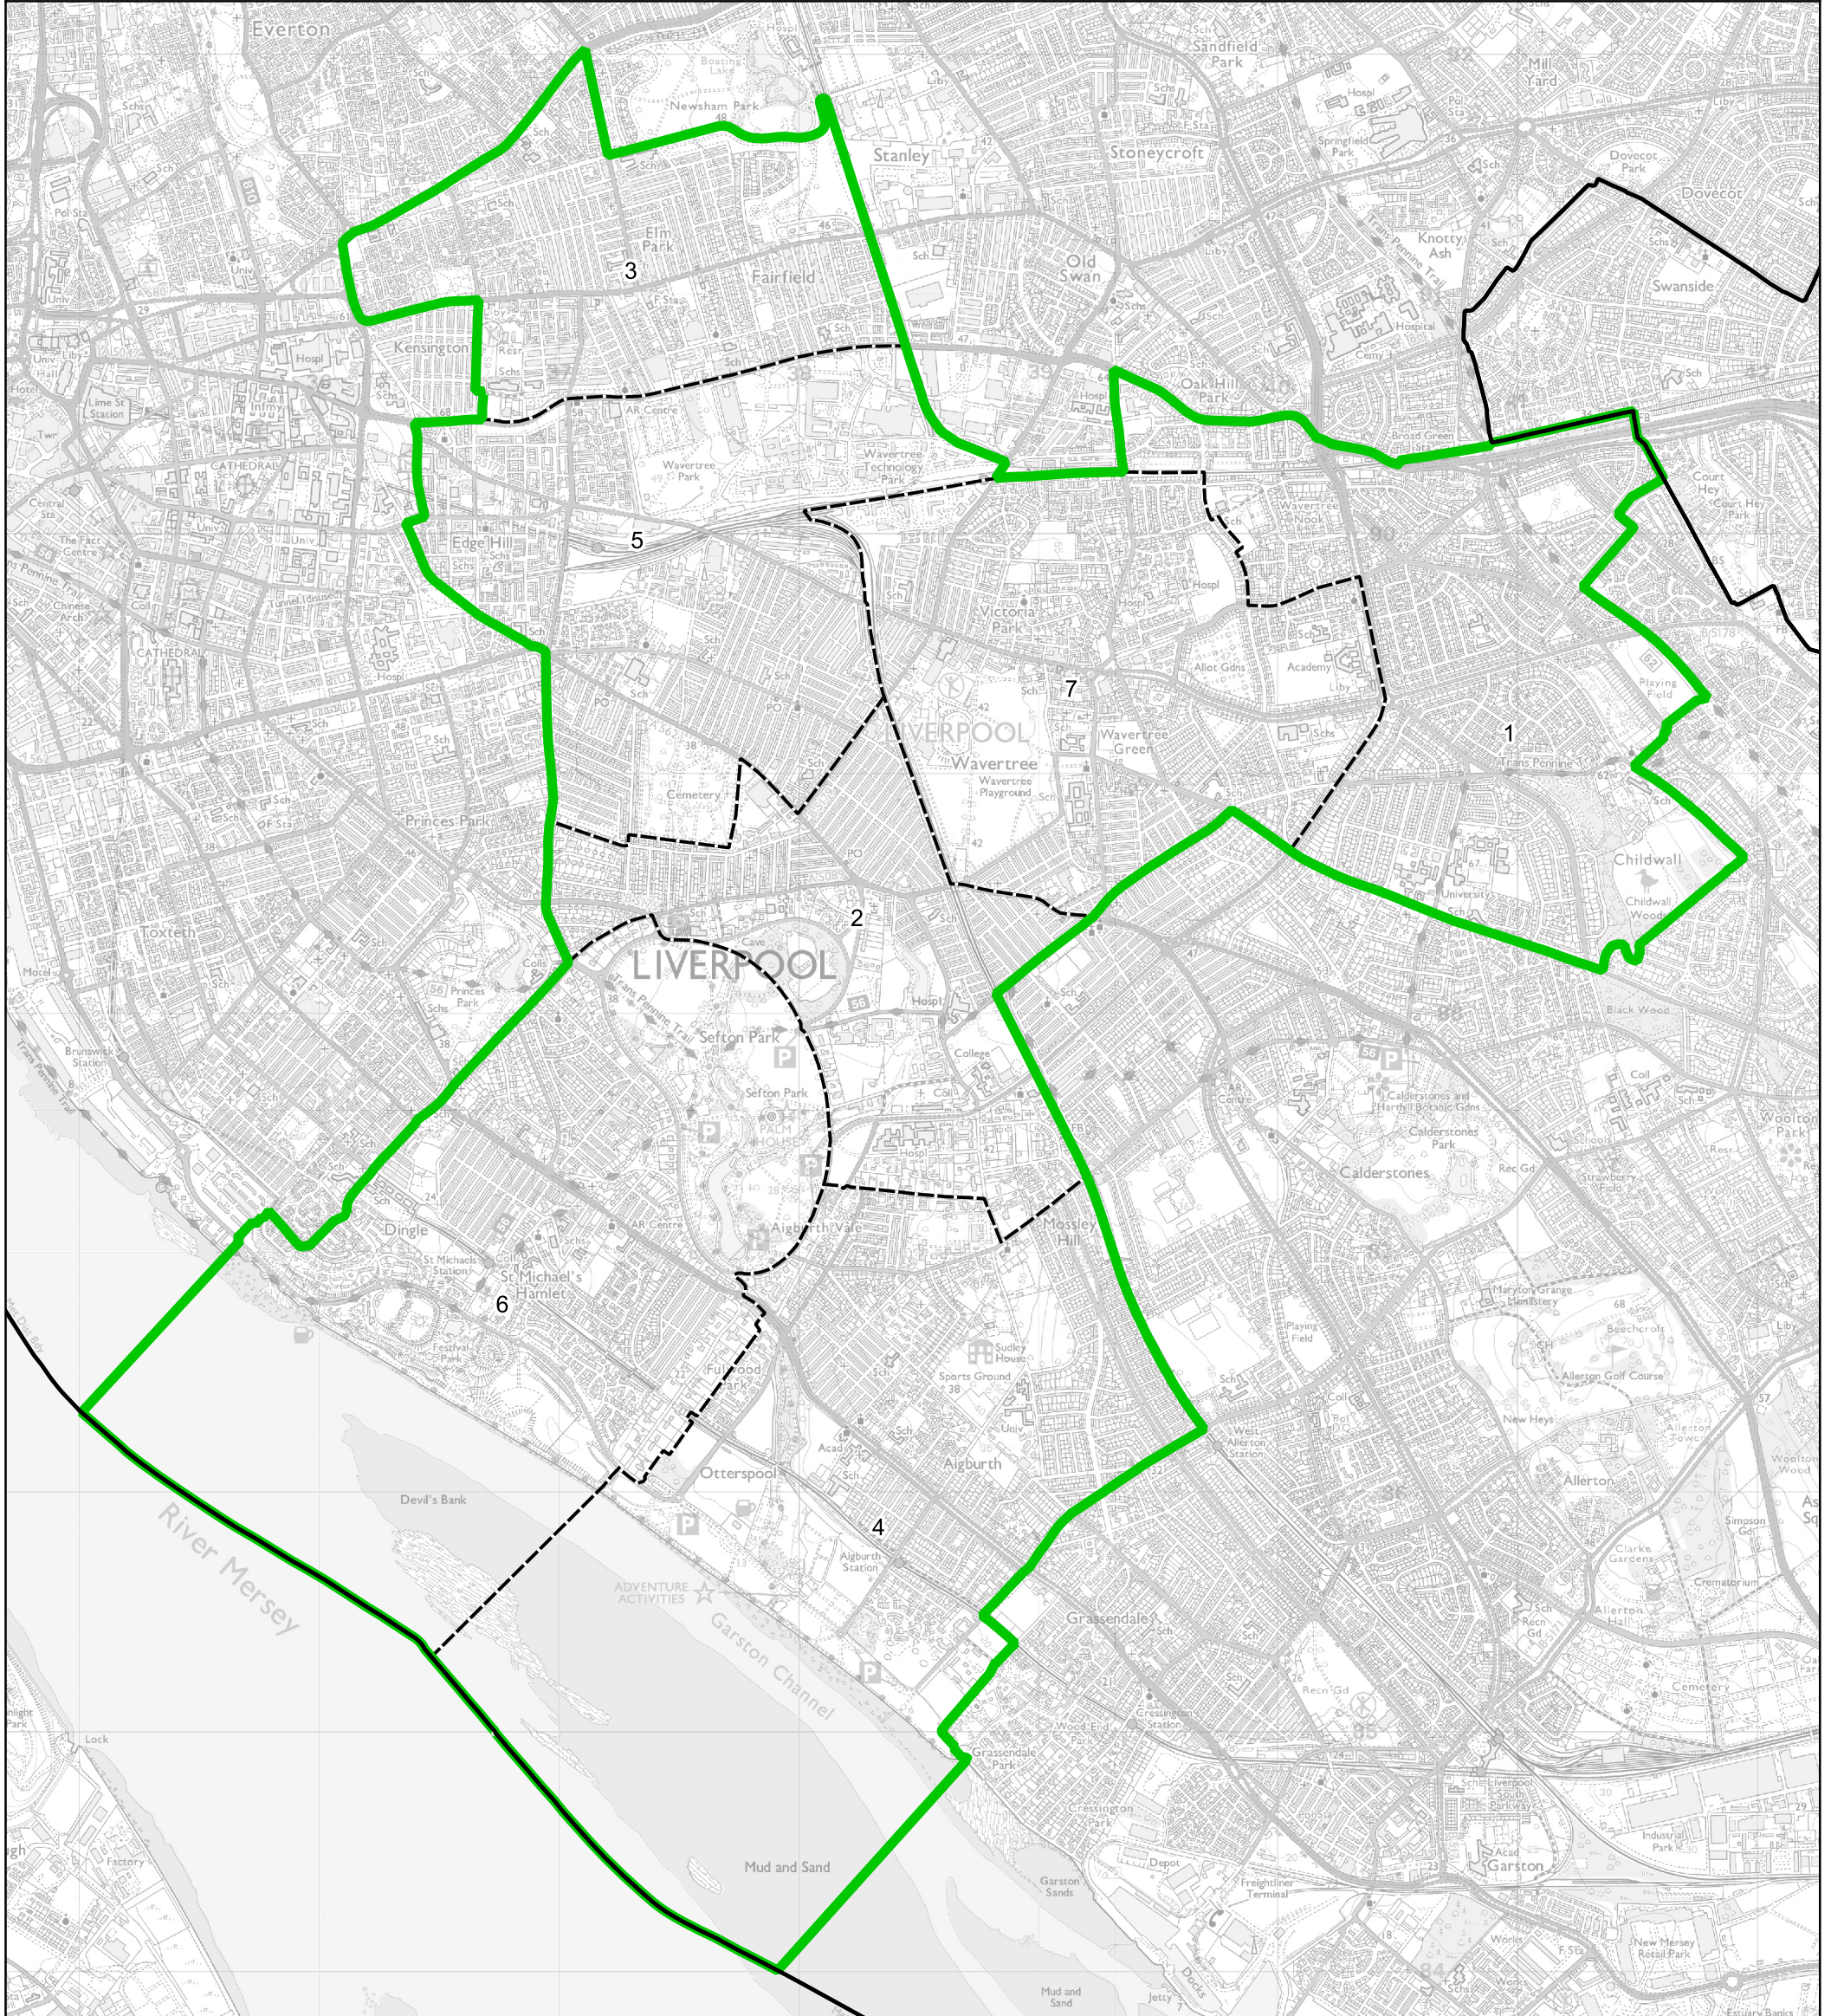

Boundary Commission for England - Final Recommendations for the North West Region

Liverpool Wavertree Borough Constituency - Electorate 71,076

Wards:

- 1 Childwall
- 2 Greenbank
- 3 Kensington and Fairfield
- 4 Mossley Hill
- 5 Picton
- 6 St. Michael's
- 7 Wavertree

-  Constituency
-  Local Authorities
-  Wards

© Crown copyright and database rights 2023 OS 100018289. You are permitted to use this data solely to enable you to respond to, or interact with, the organisation that provided you with the data. You are not permitted to copy, sub-licence, distribute or sell any of this data to third parties in any form. Third party rights to enforce the terms of this licence shall be reserved to OS.

Liverpool Wavertree Borough Constituency