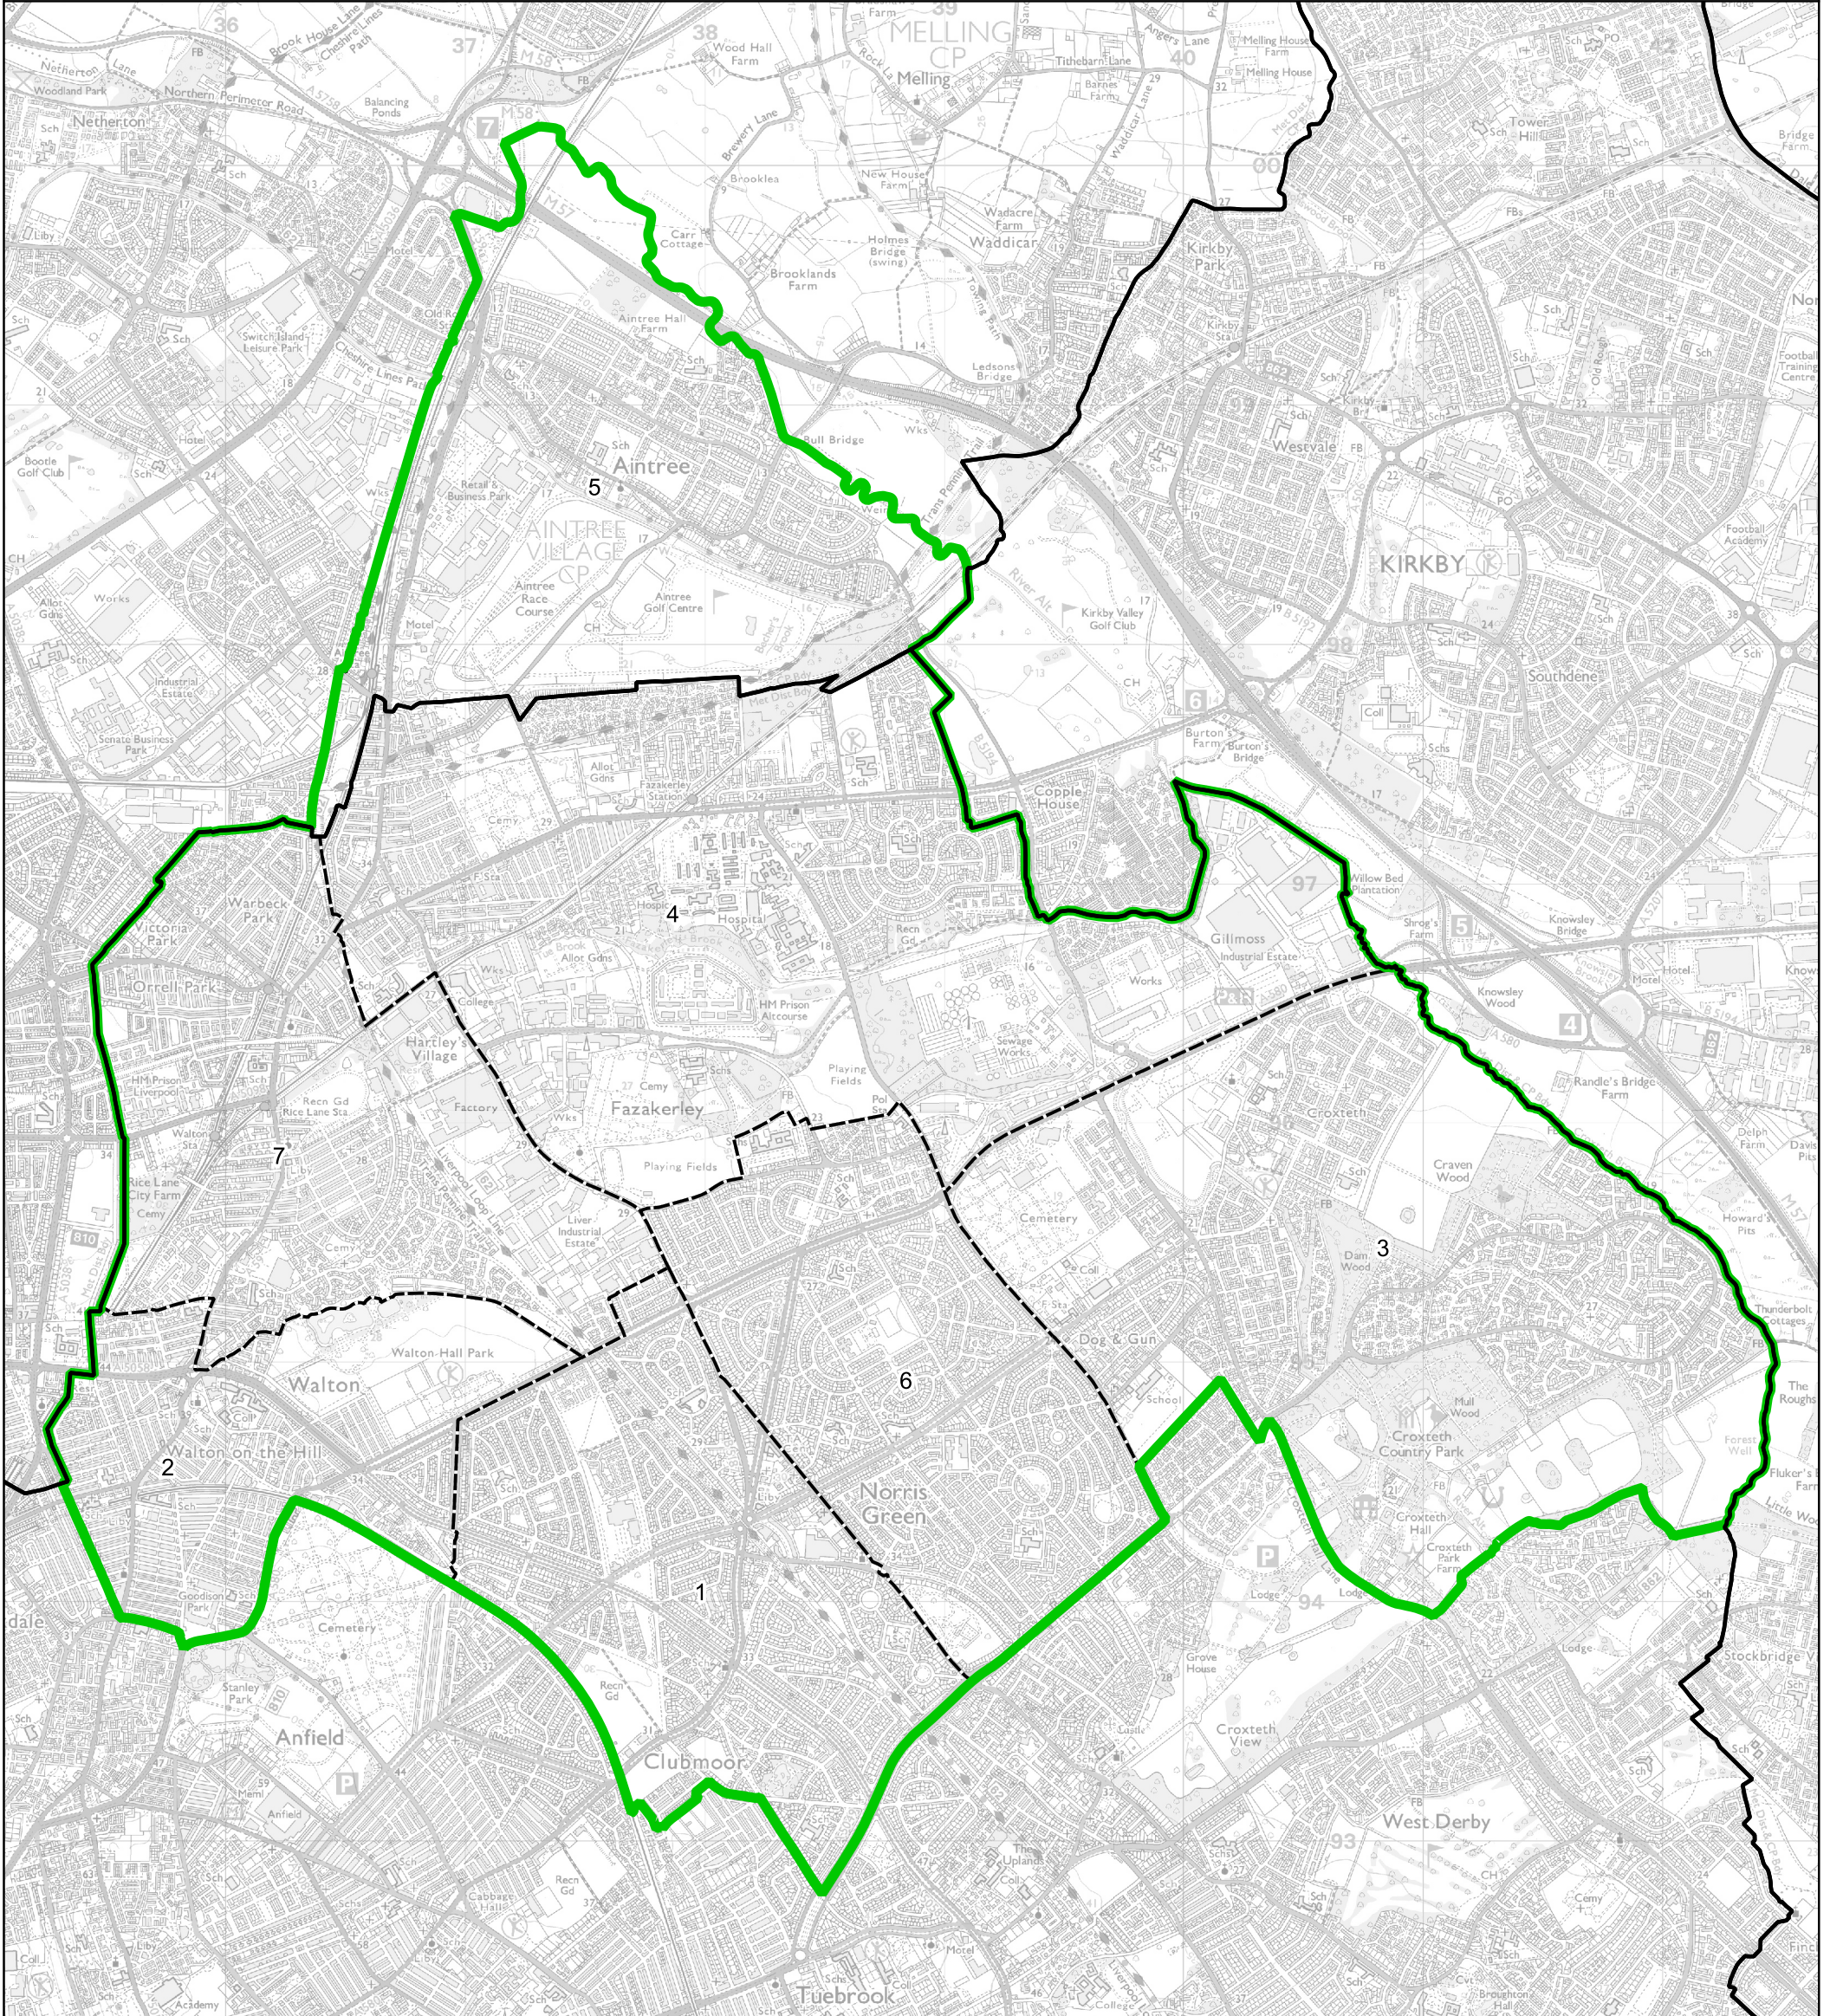

Boundary Commission for England - Final Recommendations for the North West Region

Liverpool Walton Borough Constituency - Electorate 71,181

- Wards:**
- 1 Clubmoor
 - 2 County
 - 3 Croxteth
 - 4 Fazakerley
 - 5 Molyneux (Part)
 - 6 Norris Green
 - 7 Warbreck

-  Constituency
-  Local Authorities
-  Wards

© Crown copyright and database rights 2023 OS 100018289. You are permitted to use this data solely to enable you to respond to, or interact with, the organisation that provided you with the data. You are not permitted to copy, sub-licence, distribute or sell any of this data to third parties in any form. Third party rights to enforce the terms of this licence shall be reserved to OS.

Liverpool Walton Borough Constituency