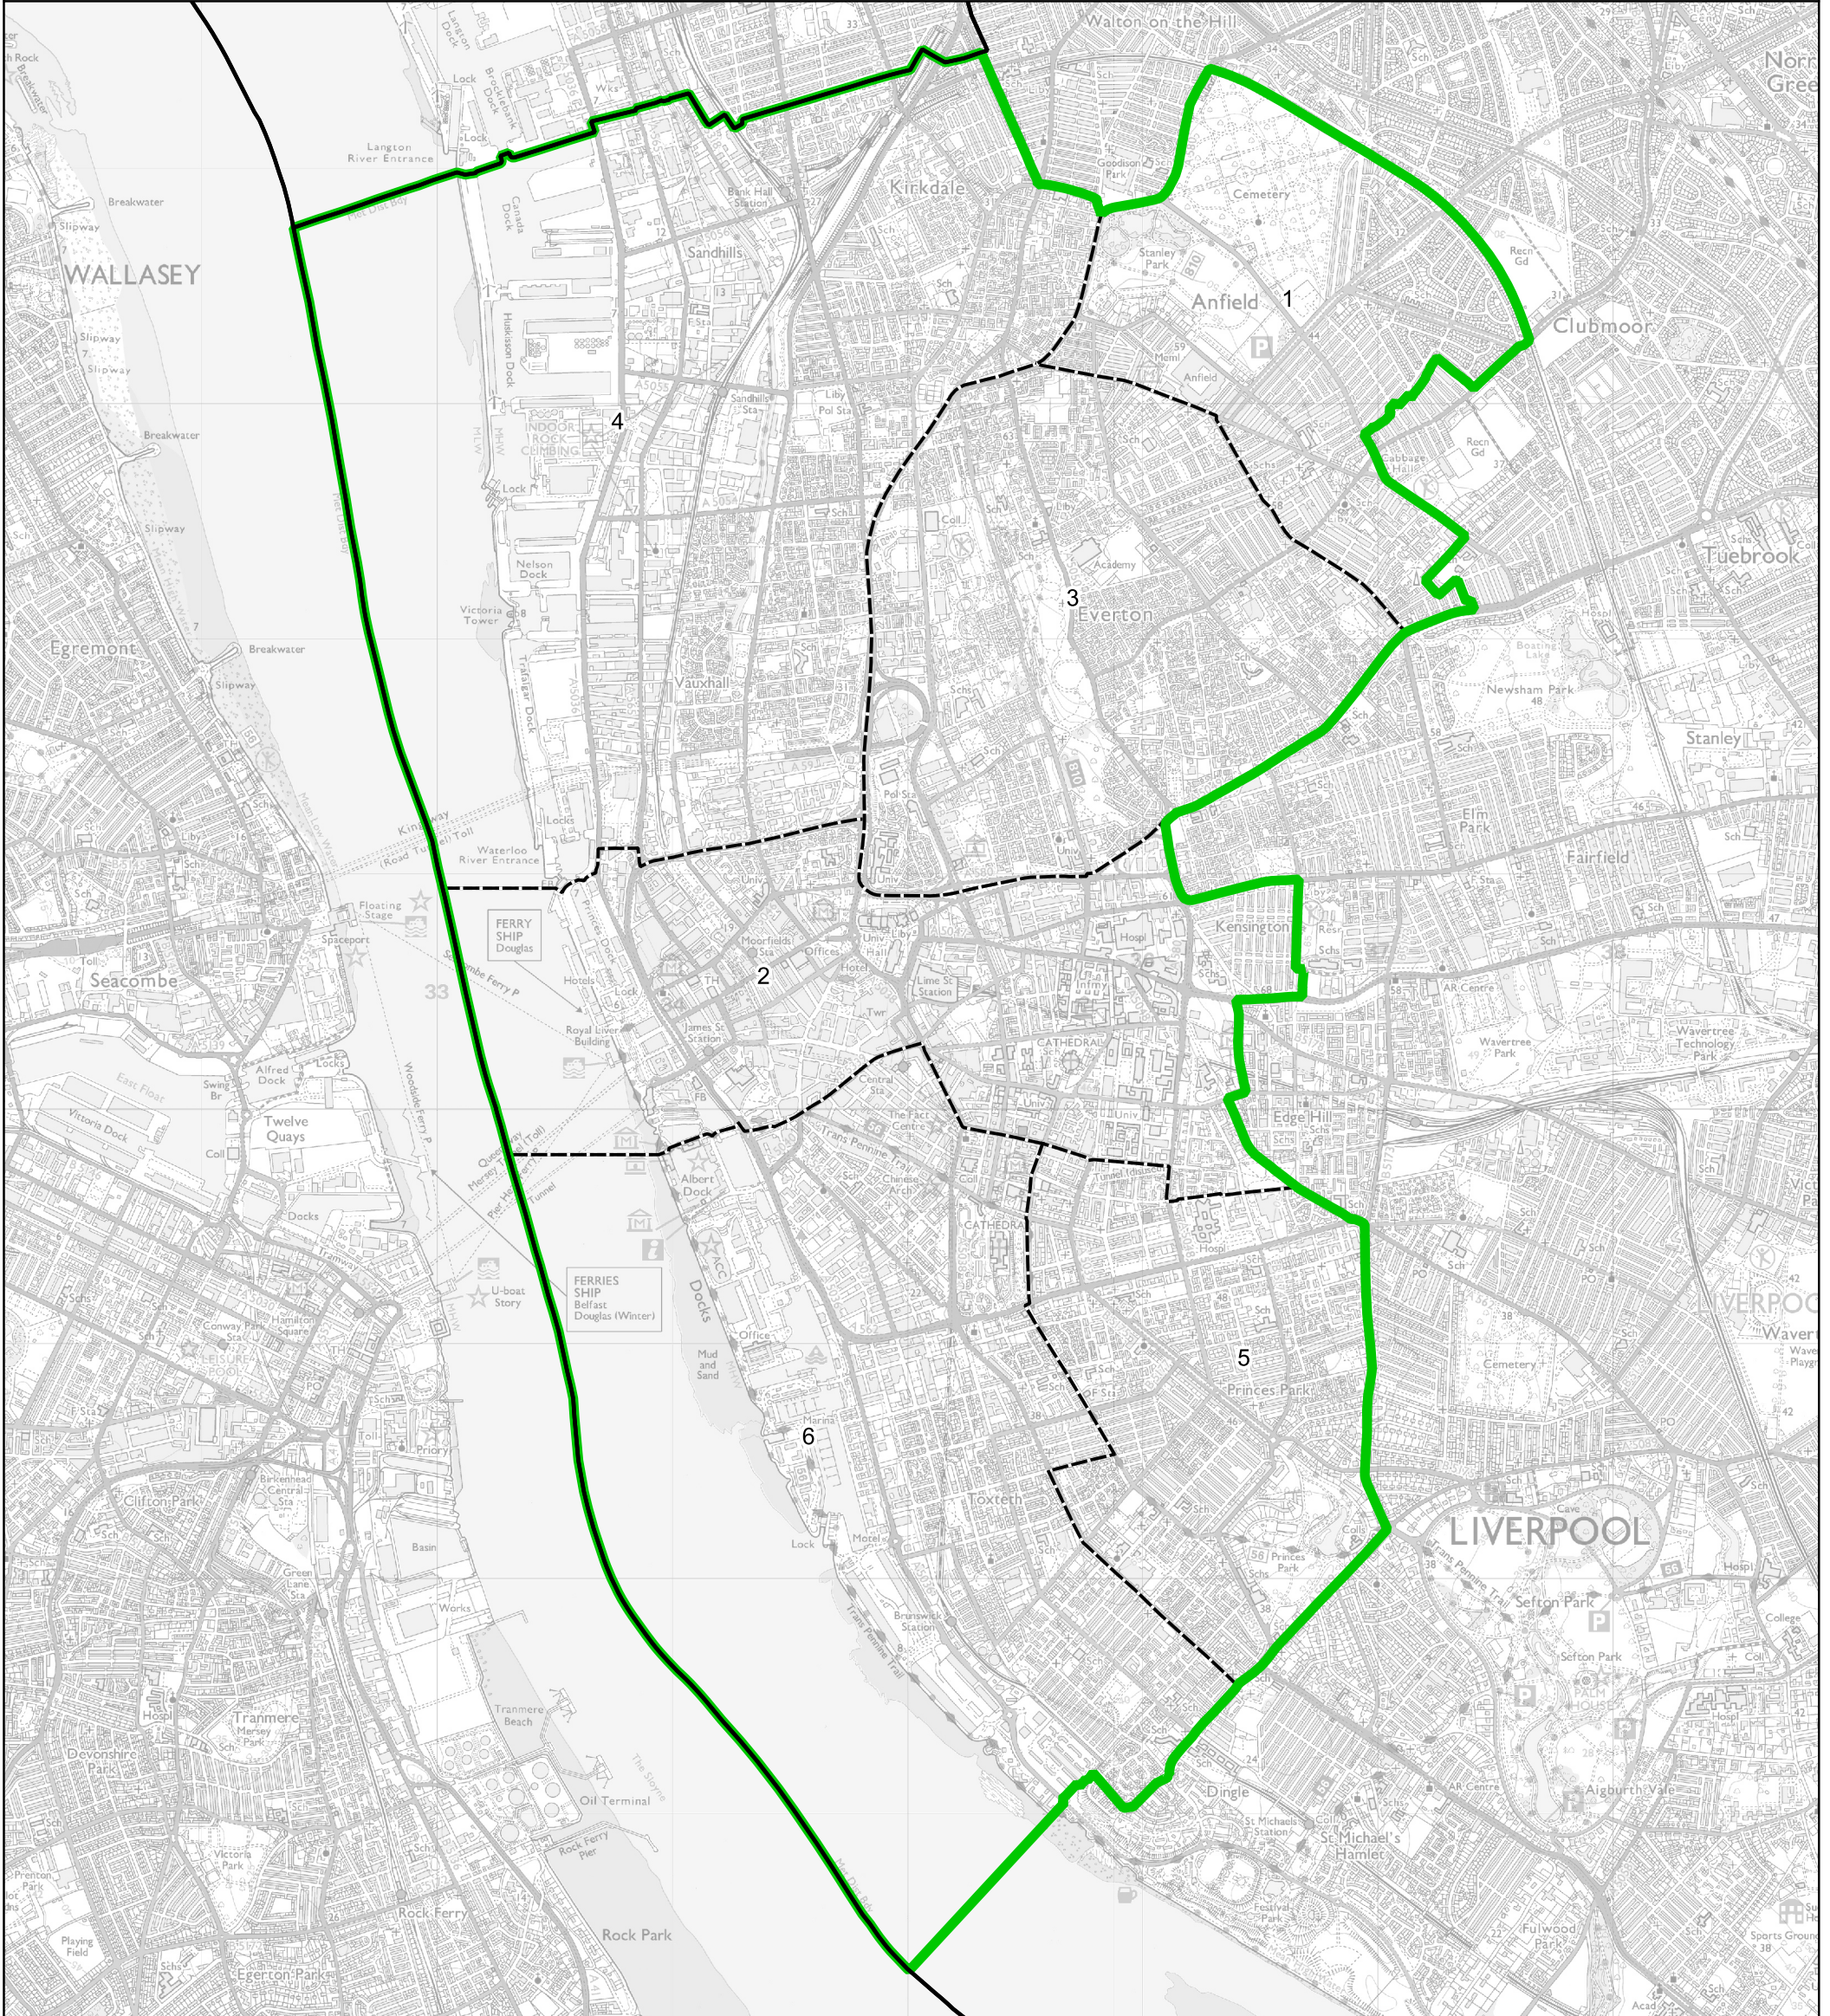

Boundary Commission for England - Final Recommendations for the North West Region
 Liverpool Riverside Borough Constituency - Electorate 70,157

- Wards:**
- 1 Anfield
 - 2 Central
 - 3 Everton
 - 4 Kirkdale
 - 5 Princes Park
 - 6 Riverside

- Constituency
- Local Authorities
- Wards

© Crown copyright and database rights 2023 OS 100018289. You are permitted to use this data solely to enable you to respond to, or interact with, the organisation that provided you with the data. You are not permitted to copy, sub-licence, distribute or sell any of this data to third parties in any form. Third party rights to enforce the terms of this licence shall be reserved to OS.

Liverpool Riverside Borough Constituency