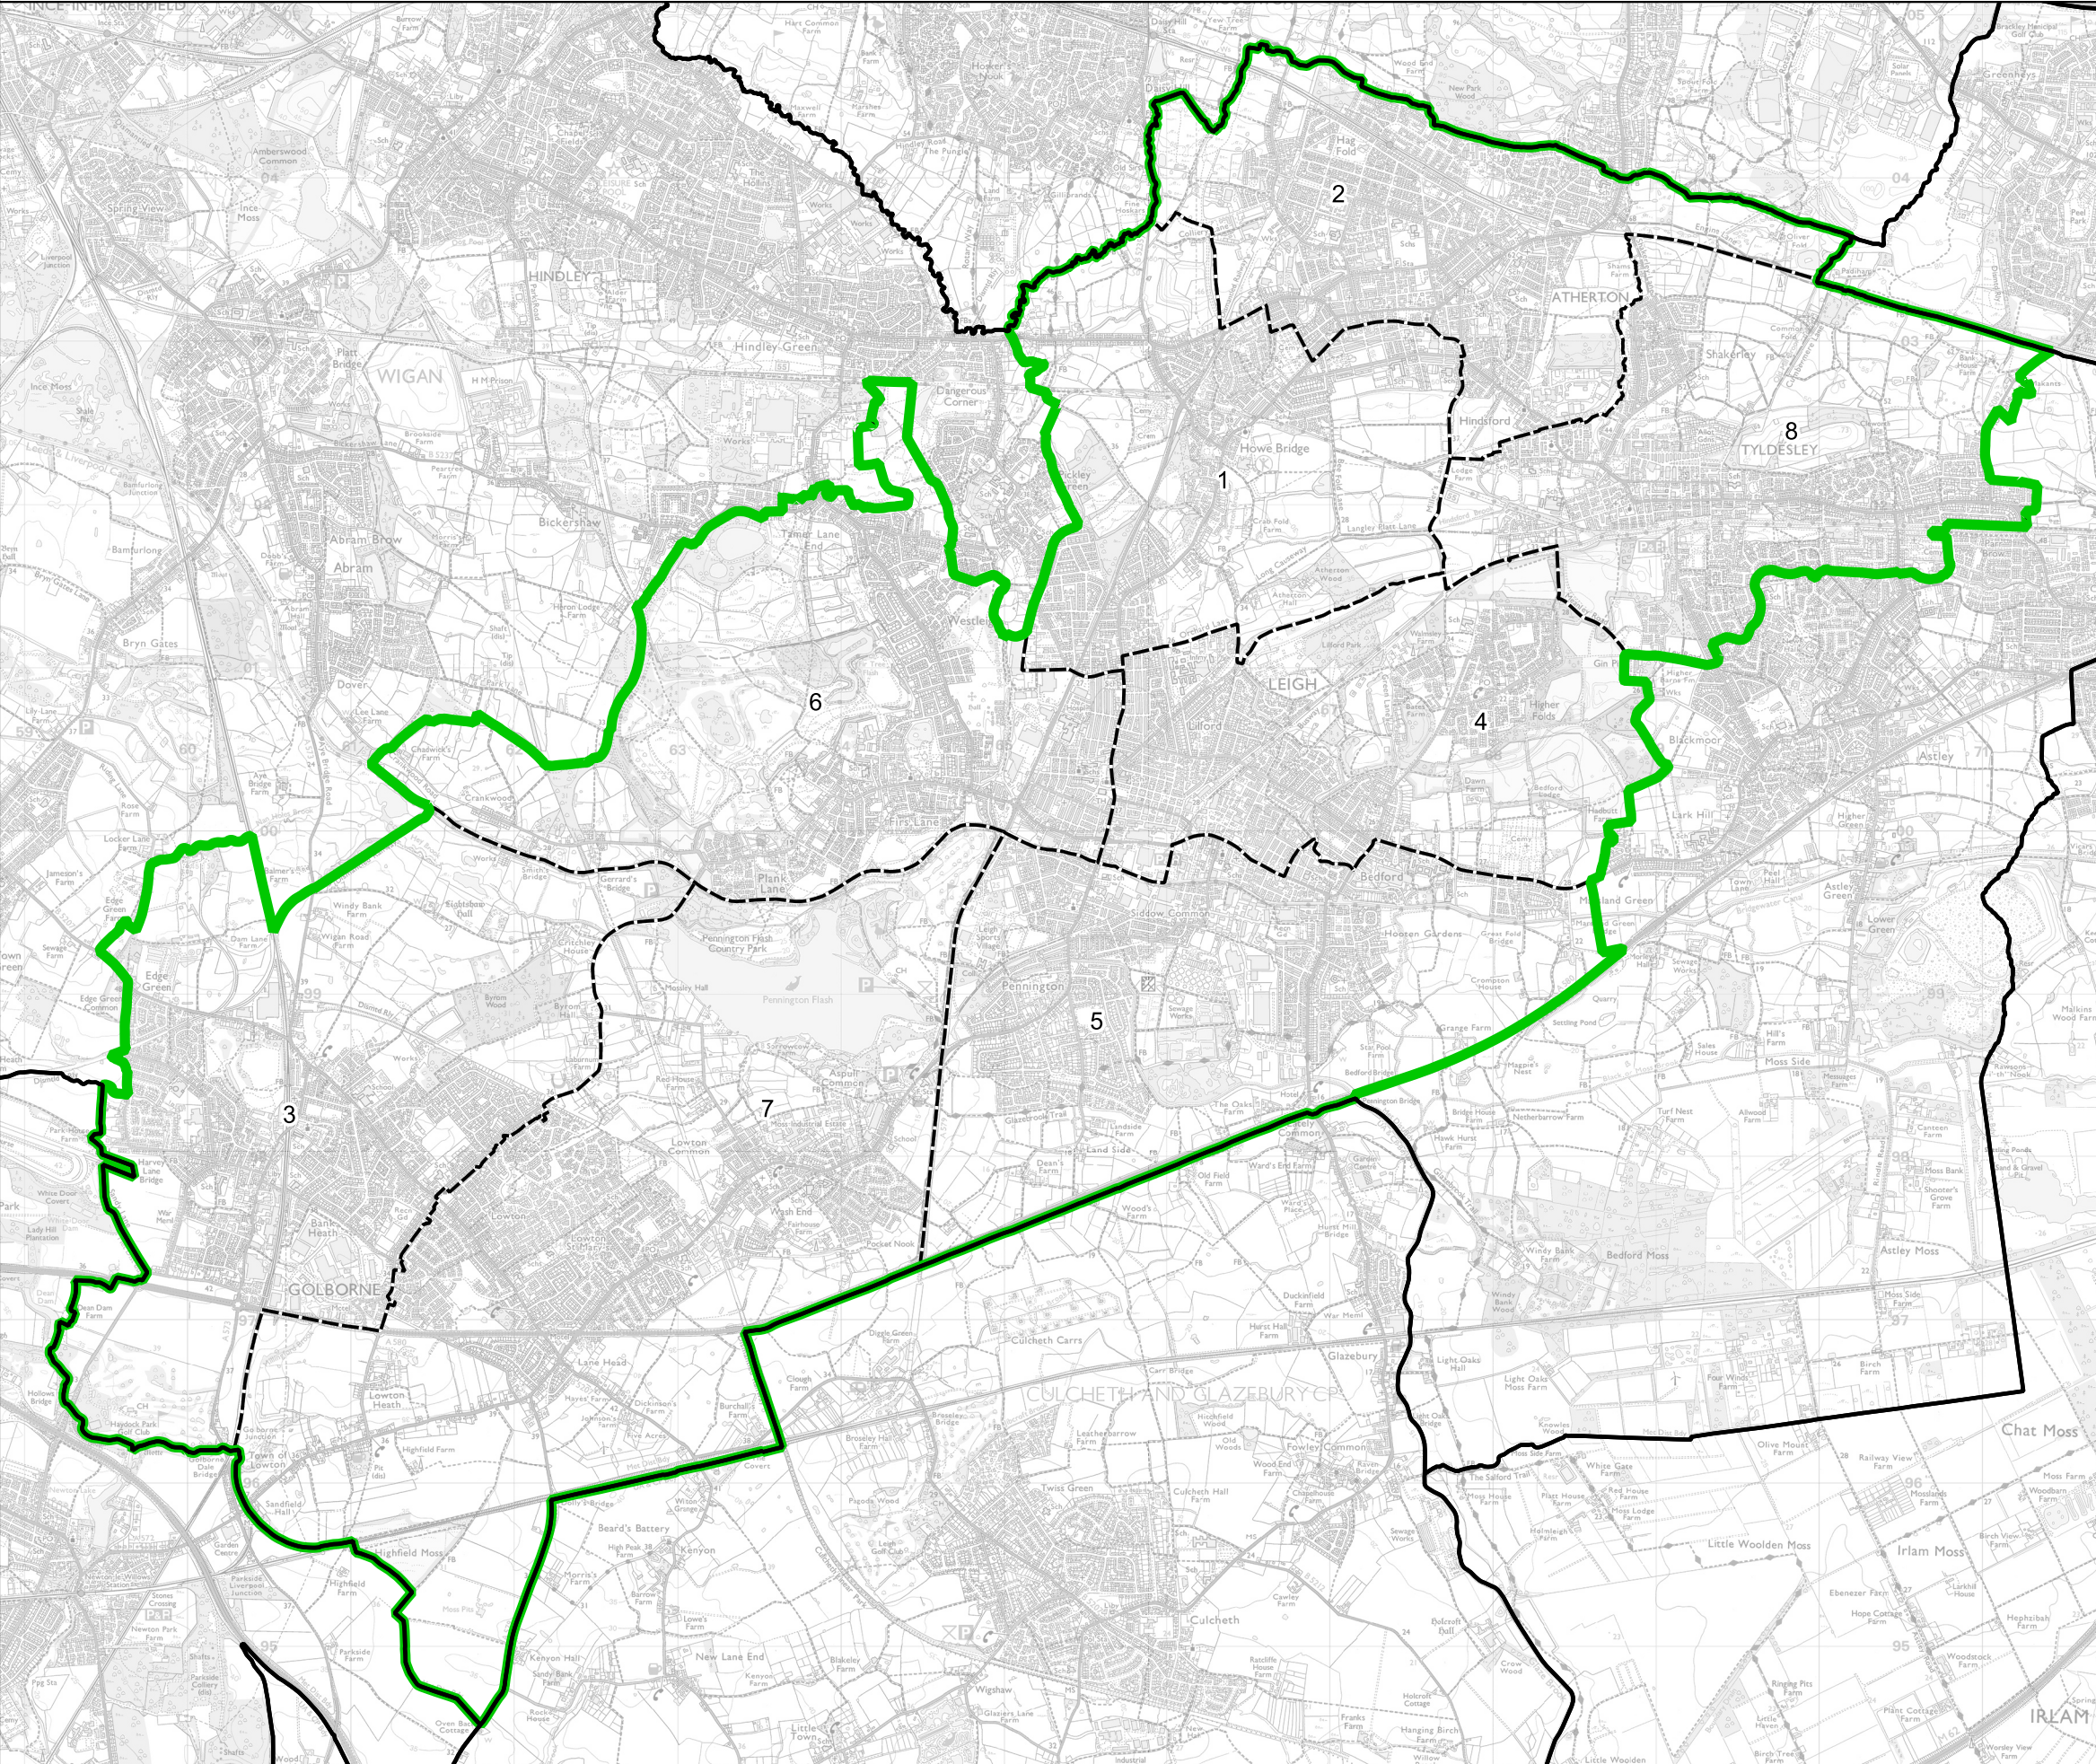

Boundary Commission for England - Final Recommendations for the North West Region

Leigh and Atherton Borough Constituency - Electorate 76,363

- Wards:
- 1 Atherleigh (Part)
 - 2 Atherton
 - 3 Golborne and Lowton West
 - 4 Leigh East
 - 5 Leigh South
 - 6 Leigh West (Part)
 - 7 Lowton East
 - 8 Tyldesley

- Constituency
- Local Authorities
- Wards

© Crown copyright and database rights 2023 OS 100018289. You are permitted to use this data solely to enable you to respond to, or interact with, the organisation that provided you with the data. You are not permitted to copy, sub-licence, distribute or sell any of this data to third parties in any form. Third party rights to enforce the terms of this licence shall be reserved to OS.

Leigh and Atherton Borough Constituency