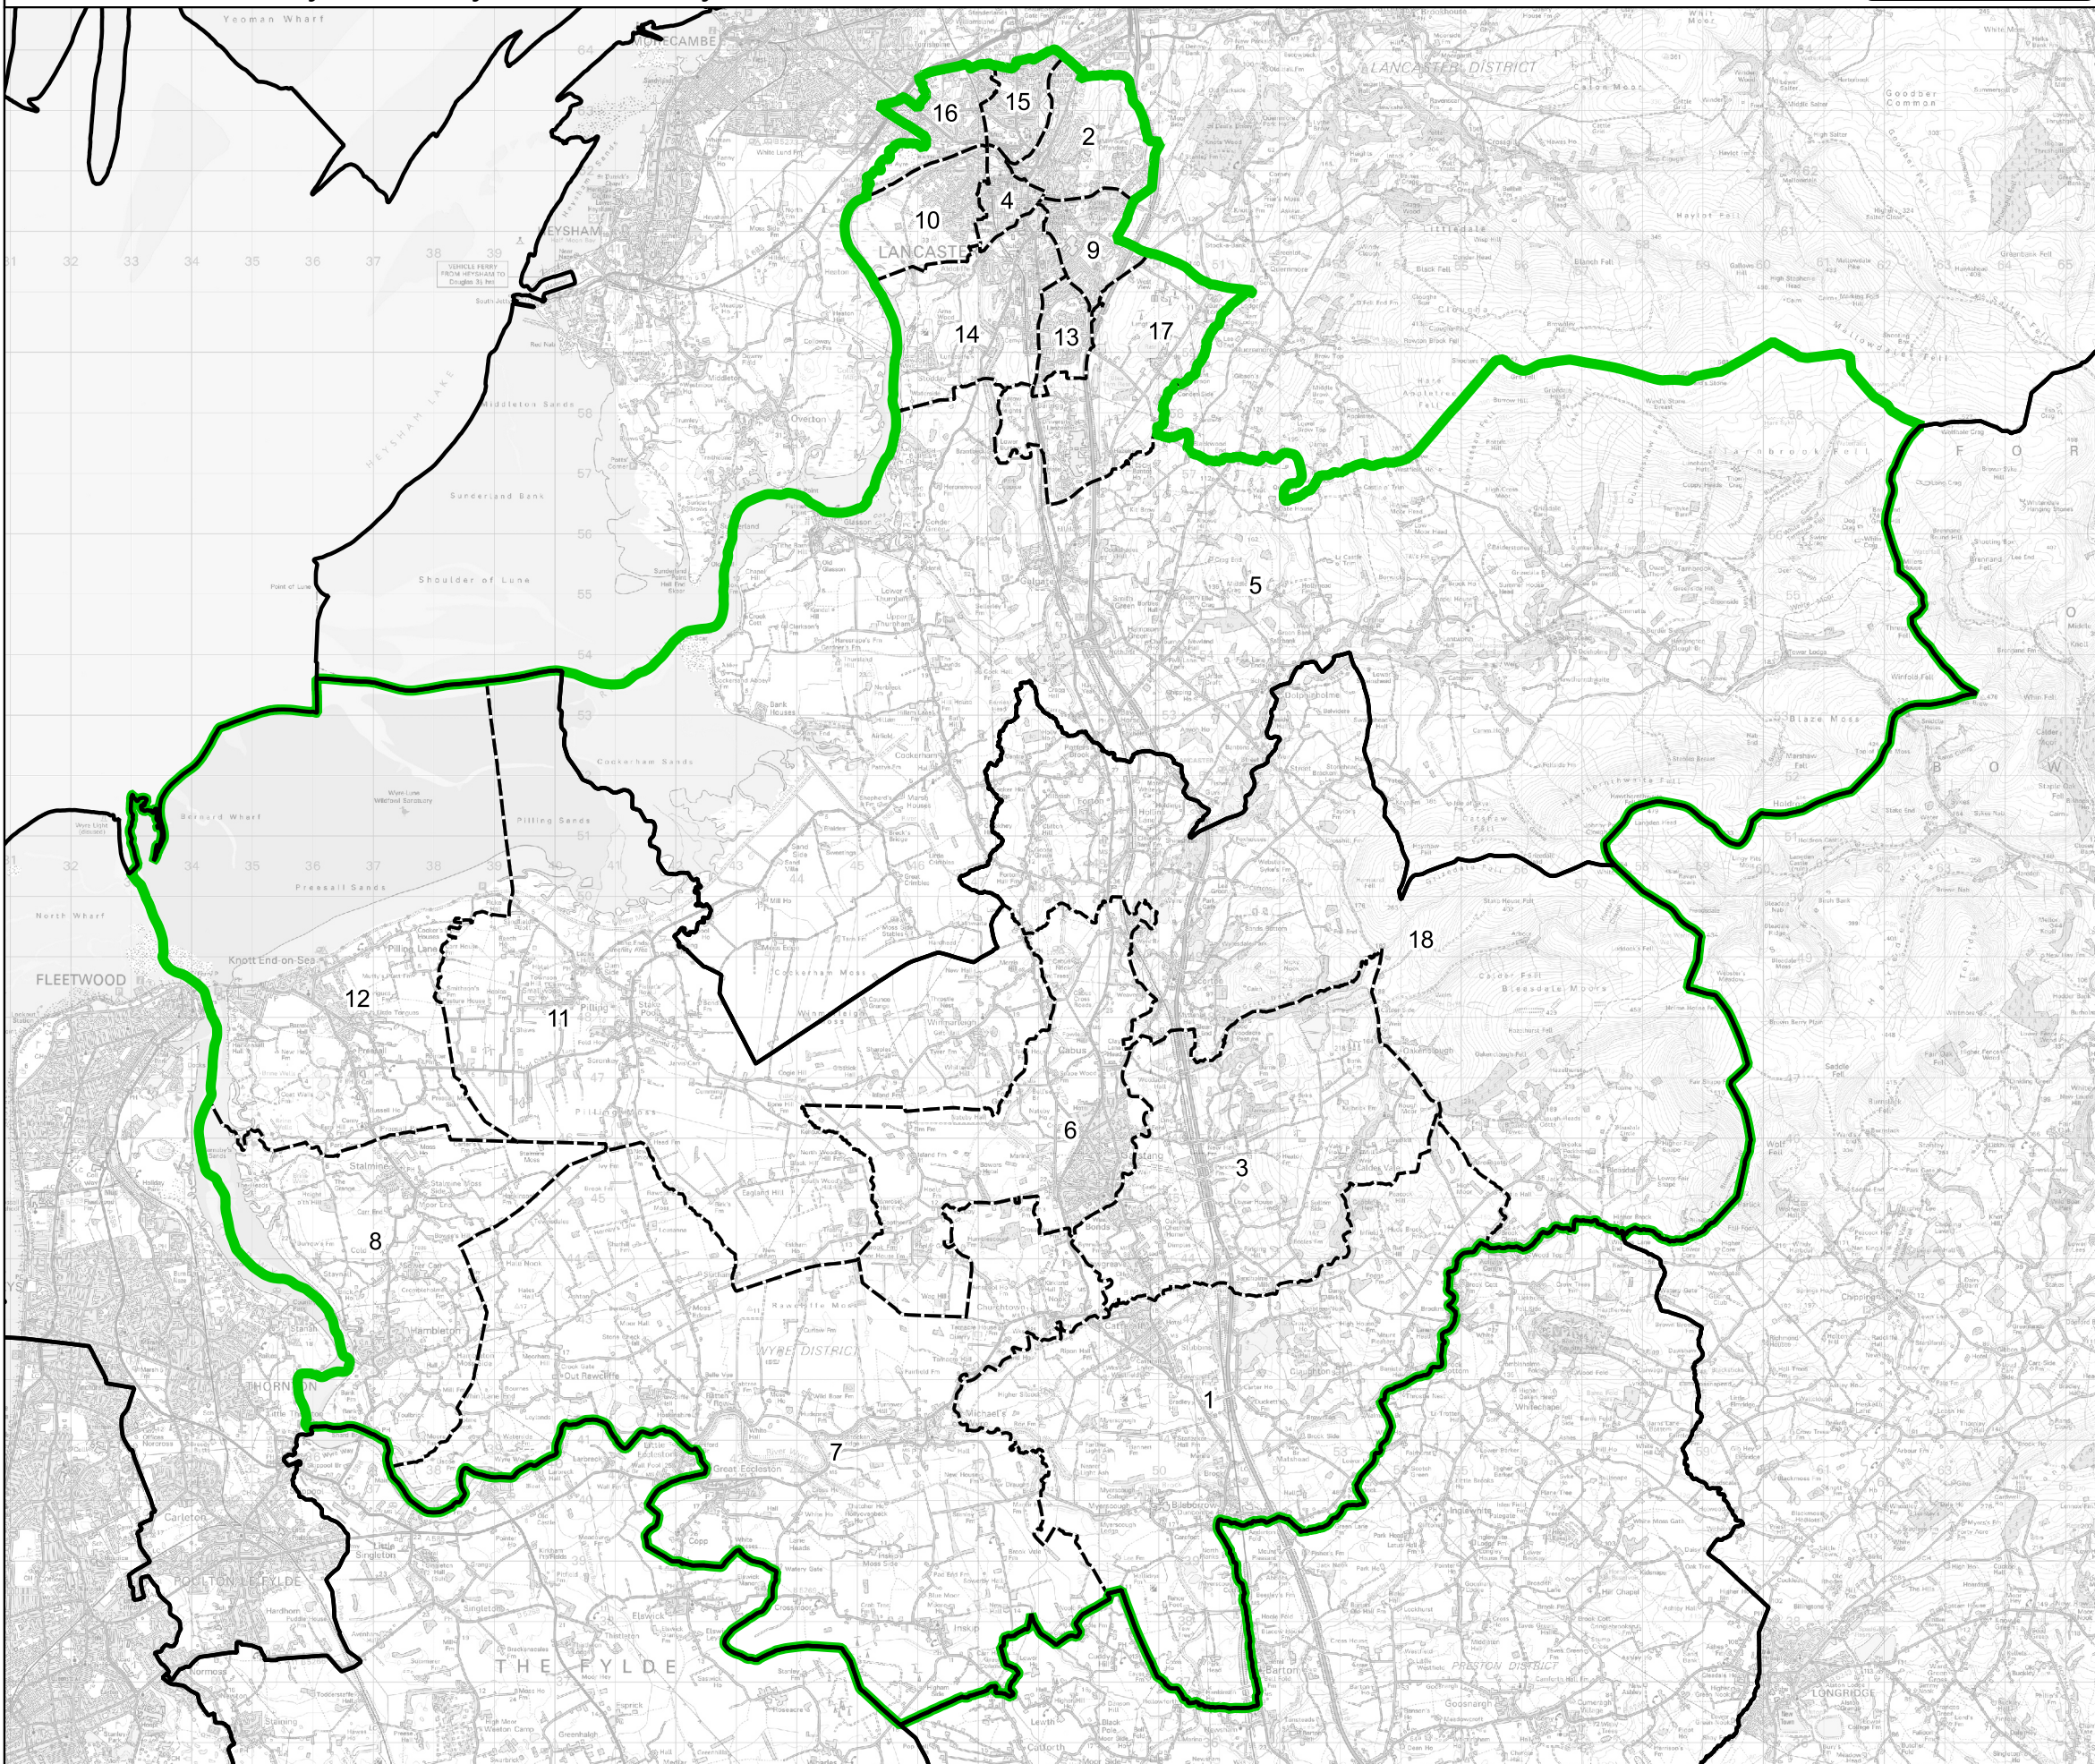

Boundary Commission for England - Final Recommendations for the North West Region

Lancaster and Wyre County Constituency - Electorate 74,992

- Wards:
- 1 Brock with Catterall
 - 2 Bulk
 - 3 Calder
 - 4 Castle
 - 5 Ellel
 - 6 Garstang
 - 7 Great Eccleston
 - 8 Hambleton & Stalmine
 - 9 John O'Gaunt
 - 10 Marsh
 - 11 Pilling
 - 12 Preesall
 - 13 Scotforth East
 - 14 Scotforth West
 - 15 Skerton East
 - 16 Skerton West
 - 17 University & Scotforth Rural
 - 18 Wyresdale

- Constituency
- Local Authorities
- Wards

© Crown copyright and database rights 2023 OS 100018289. You are permitted to use this data solely to enable you to respond to, or interact with, the organisation that provided you with the data. You are not permitted to copy, sub-licence, distribute or sell any of this data to third parties in any form. Third party rights to enforce the terms of this licence shall be reserved to OS.

Lancaster and Wyre County Constituency