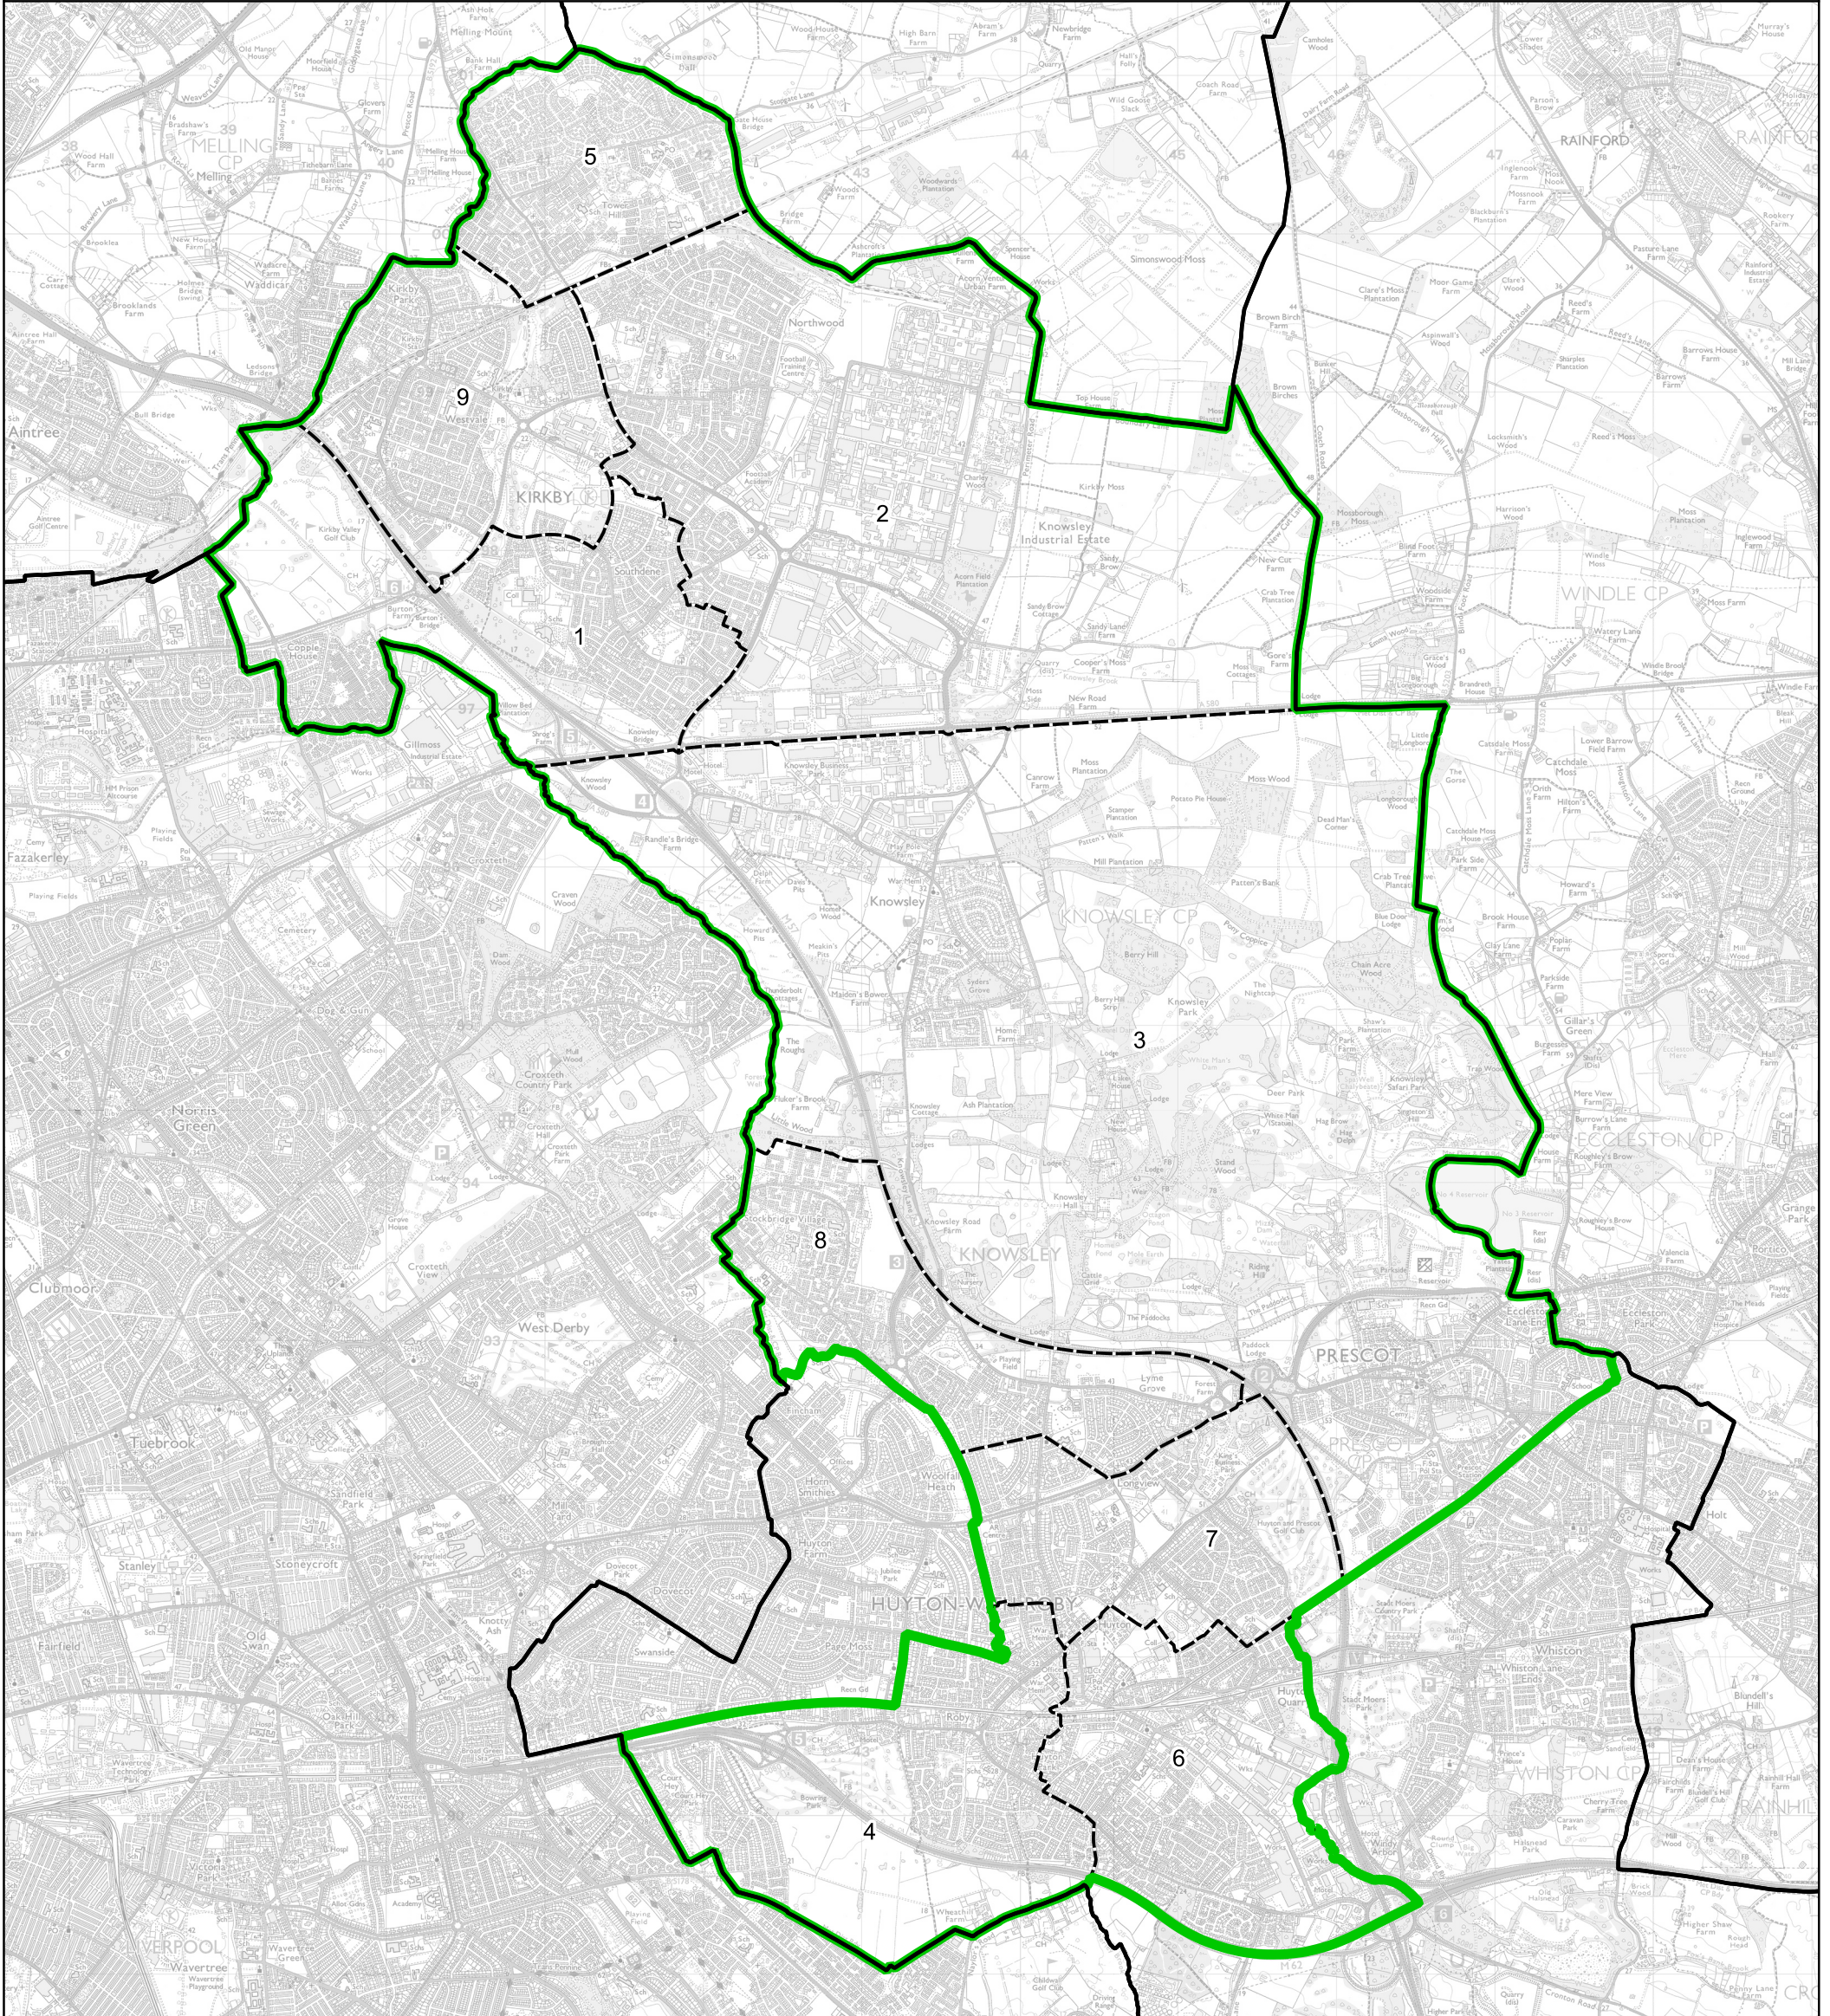

# Boundary Commission for England - Final Recommendations for the North West Region

## Knowsley Borough Constituency - Electorate 71,228

### Wards:

- |                 |              |
|-----------------|--------------|
| 1 Cherryfield   | 9 Whitefield |
| 2 Northwood     |              |
| 3 Prescot North |              |
| 4 Roby          |              |
| 5 Shevington    |              |
| 6 St. Gabriels  |              |
| 7 St. Michaels  |              |
| 8 Stockbridge   |              |