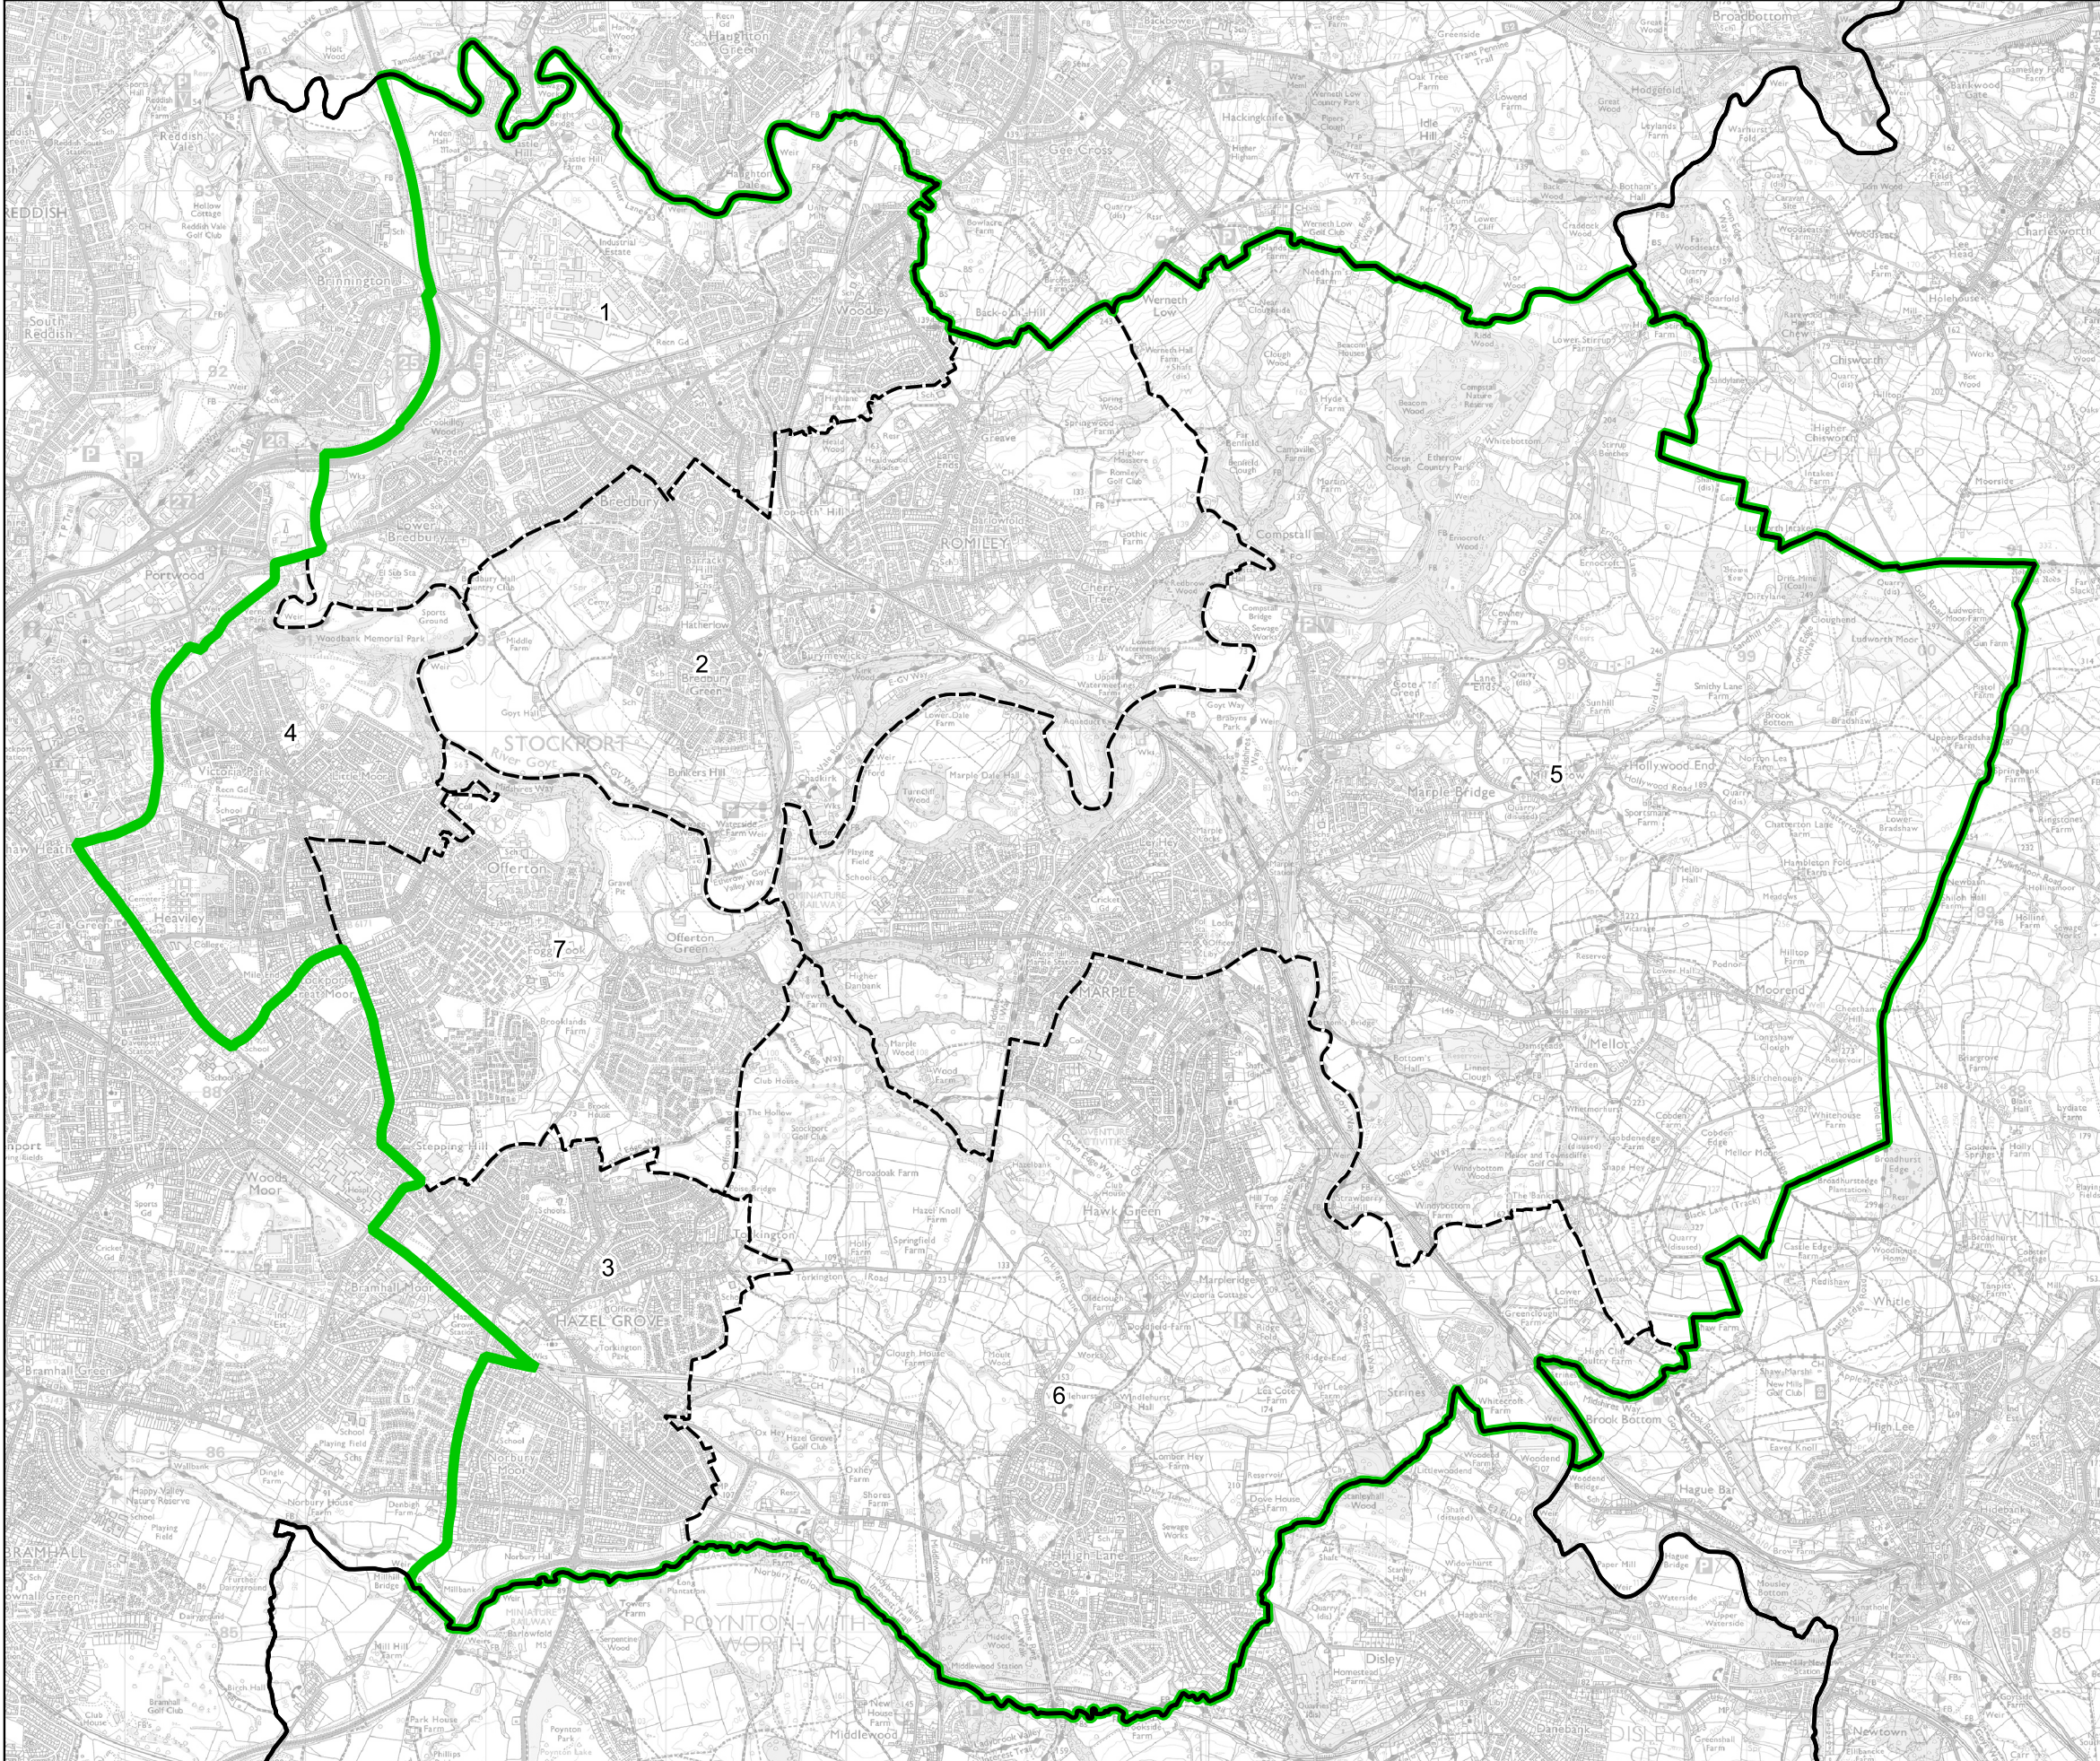

# Boundary Commission for England - Final Recommendations for the North West Region

## Hazel Grove County Constituency - Electorate 72,941

Wards:

- 1 Bredbury and Woodley
- 2 Bredbury Green and Romiley
- 3 Hazel Grove
- 4 Manor
- 5 Marple North
- 6 Marple South and High Lane
- 7 Offerton

-  Constituency
-  Local Authorities
-  Wards

0 0.5 1 km

© Crown copyright and database rights 2023 OS 100018289. You are permitted to use this data solely to enable you to respond to, or interact with, the organisation that provided you with the data. You are not permitted to copy, sub-licence, distribute or sell any of this data to third parties in any form. Third party rights to enforce the terms of this licence shall be reserved to OS.

Hazel Grove County Constituency