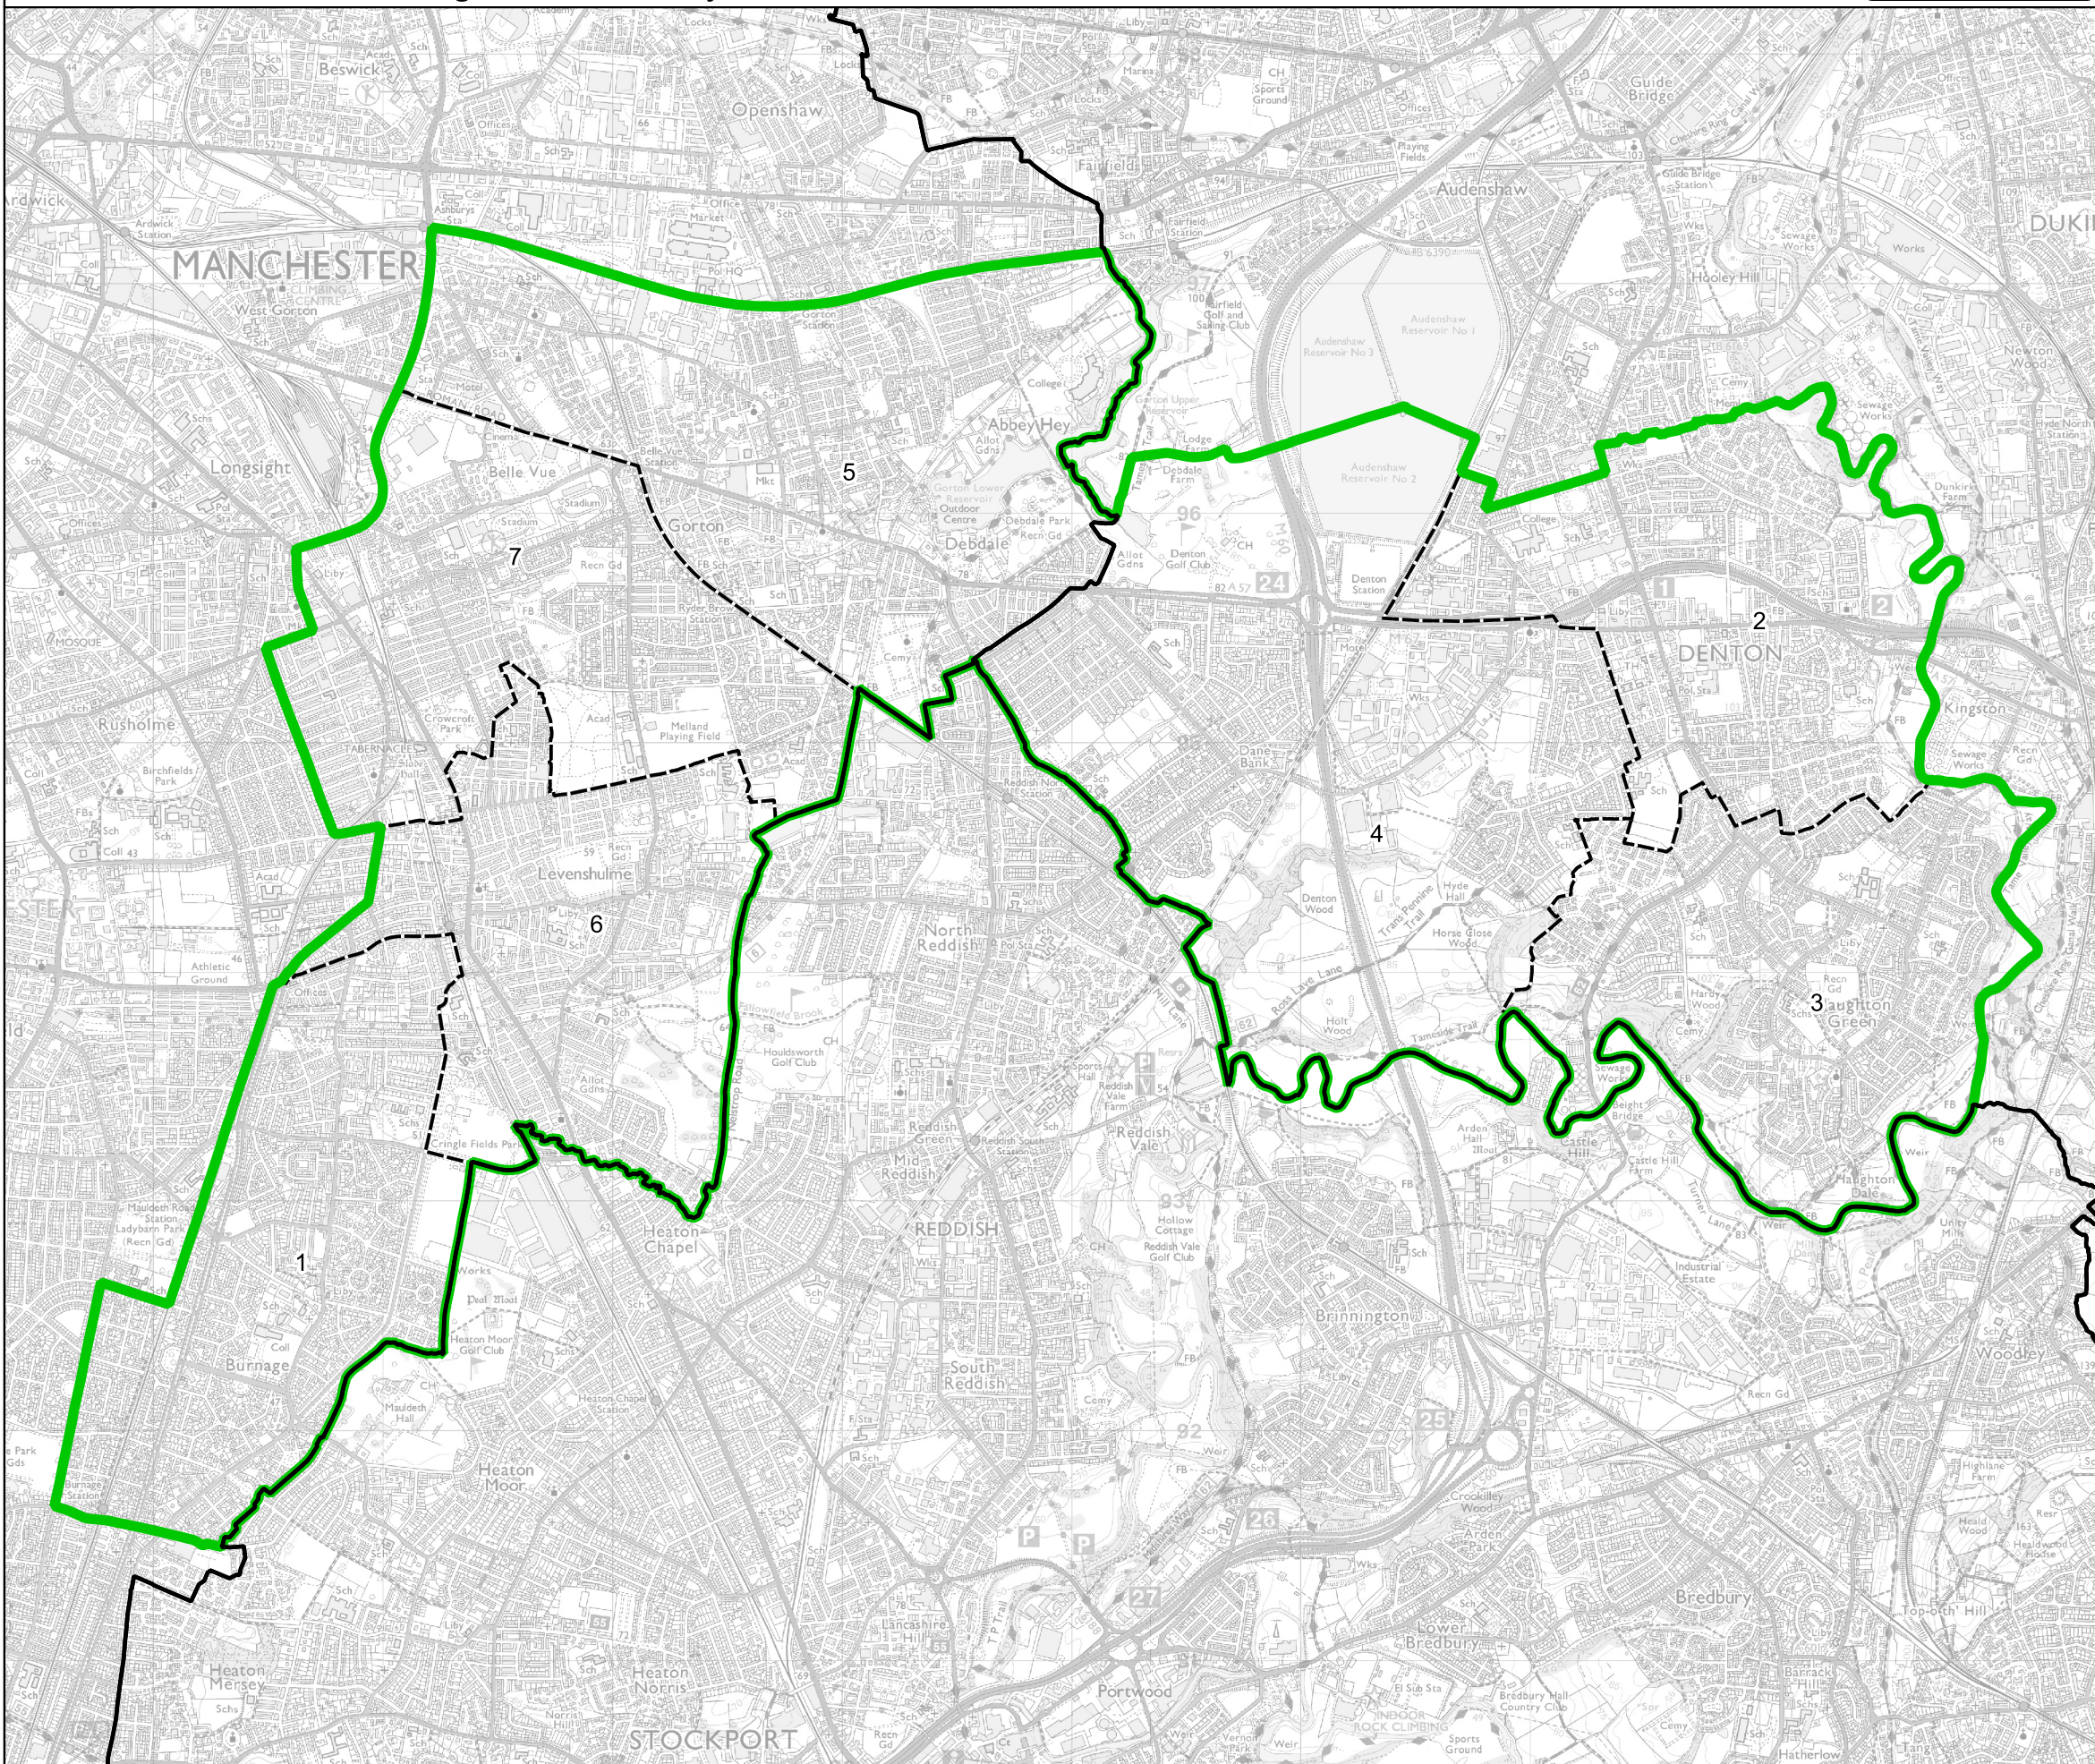

Boundary Commission for England - Final Recommendations for the North West Region

Gorton and Denton Borough Constituency - Electorate 74,306

Wards:

- 1 Burnage
- 2 Denton North East
- 3 Denton South
- 4 Denton West
- 5 Gorton & Abbey Hey
- 6 Levenshulme
- 7 Longsight

-  Constituency
-  Local Authorities
-  Wards

0 0.4 0.8 km

© Crown copyright and database rights 2023 OS 100018289. You are permitted to use this data solely to enable you to respond to, or interact with, the organisation that provided you with the data. You are not permitted to copy, sub-licence, distribute or sell any of this data to third parties in any form. Third party rights to enforce the terms of this licence shall be reserved to OS.