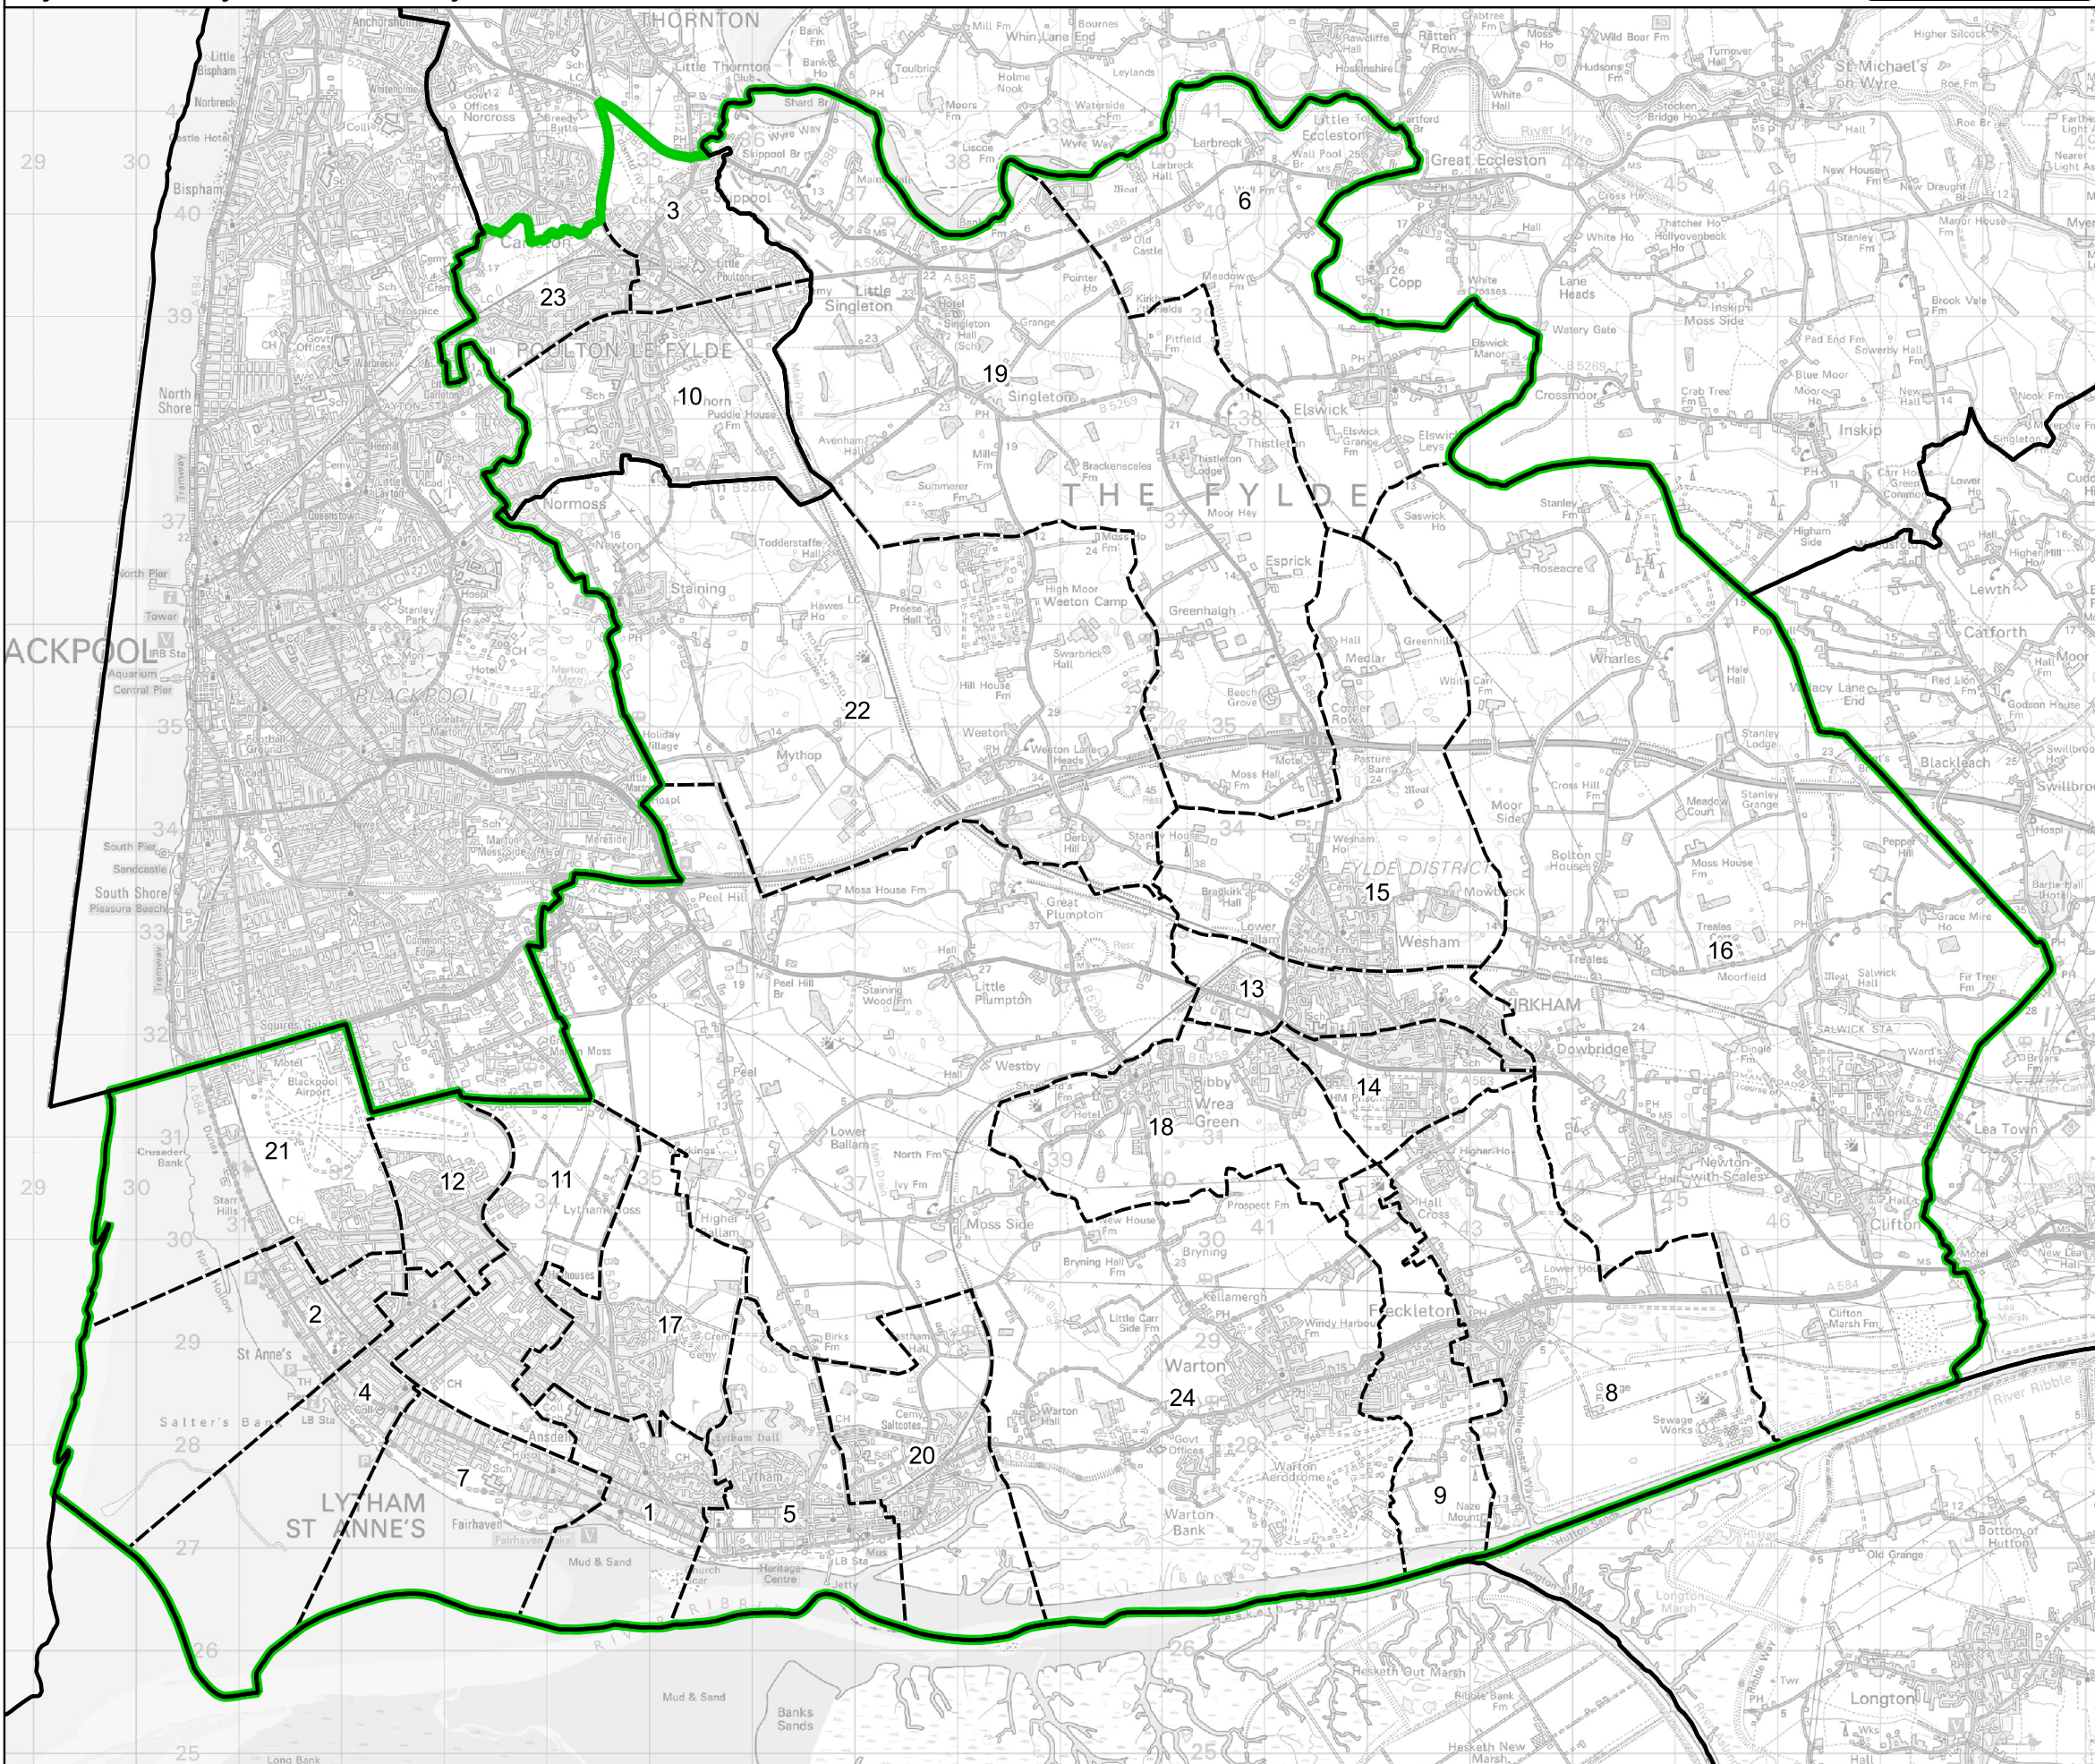

Boundary Commission for England - Final Recommendations for the North West Region

Fylde County Constituency - Electorate 75,114

- Wards:
- 1 Ansdell
 - 2 Ashton
 - 3 Breck
 - 4 Central
 - 5 Clifton
 - 6 Elswick and Little Eccleston
 - 7 Fairhaven
 - 8 Freckleton East
 - 9 Freckleton West
 - 10 Hardhorn with High Cross
 - 11 Heyhouses
 - 12 Kilnhouse
 - 13 Kirkham North
 - 14 Kirkham South
 - 15 Medlar-with-Wesham
 - 16 Newton and Treales
 - 17 Park
 - 18 Ribby-with-Wrea
 - 19 Singleton and Greenhalgh
 - 20 St. Johns
 - 21 St. Leonards
 - 22 Staining and Weeton
 - 23 Tithebarn
 - 24 Warton and Westby

- Constituency
- Local Authorities
- Wards

0 0.9 1.8 km

© Crown copyright and database rights 2023 OS 100018289. You are permitted to use this data solely to enable you to respond to, or interact with, the organisation that provided you with the data. You are not permitted to copy, sub-licence, distribute or sell any of this data to third parties in any form. Third party rights to enforce the terms of this licence shall be reserved to OS.

Fylde County Constituency