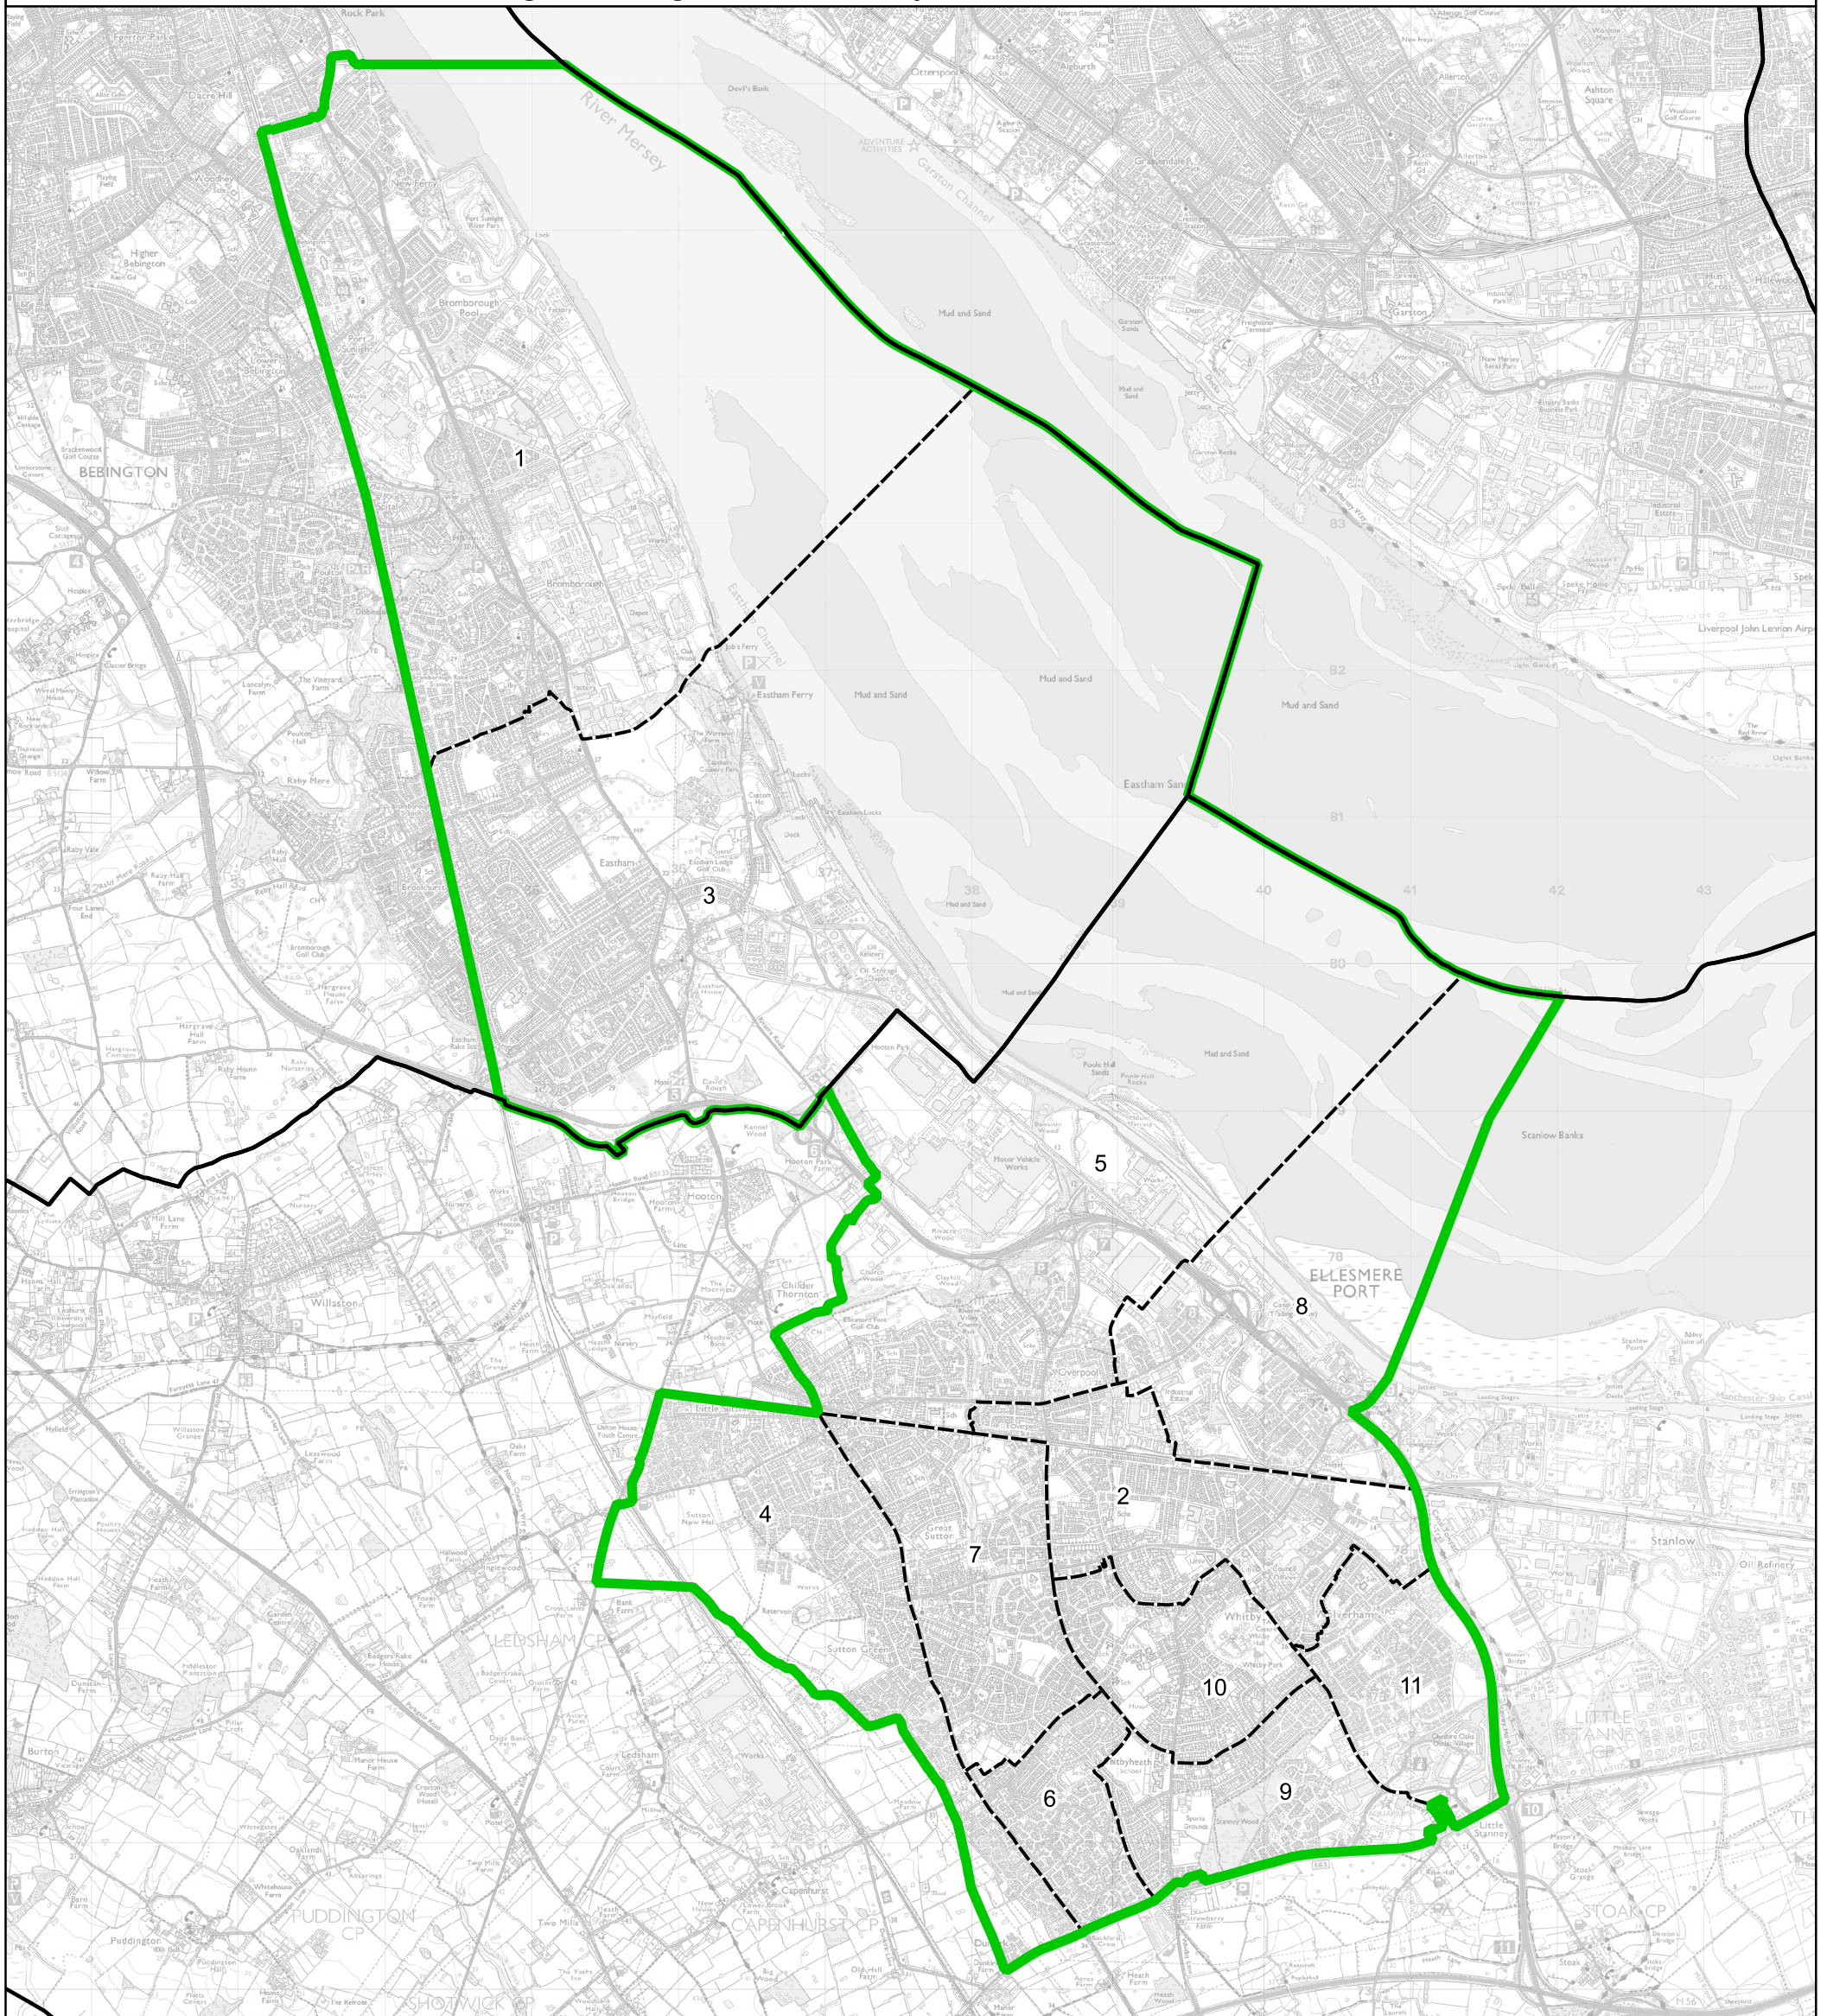

Boundary Commission for England - Final Recommendations for the North West Region  
 Ellesmere Port and Bromborough Borough Constituency - Electorate 71,027

- Wards:**
- |                    |                 |
|--------------------|-----------------|
| 1 Bromborough      | 9 Whitty Groves |
| 2 Central & Grange | 10 Whitty Park  |
| 3 Eastham          | 11 Wolverham    |
| 4 Ledsham & Manor  |                 |
| 5 Netherpool       |                 |
| 6 Strawberry       |                 |
| 7 Sutton Villages  |                 |
| 8 Westminster      |                 |

- Constituency
- Local Authorities
- Wards

© Crown copyright and database rights 2023 OS 100018289. You are permitted to use this data solely to enable you to respond to, or interact with, the organisation that provided you with the data. You are not permitted to copy, sub-licence, distribute or sell any of this data to third parties in any form. Third party rights to enforce the terms of this licence shall be reserved to OS.

# Ellesmere Port and Bromborough Borough Constituency