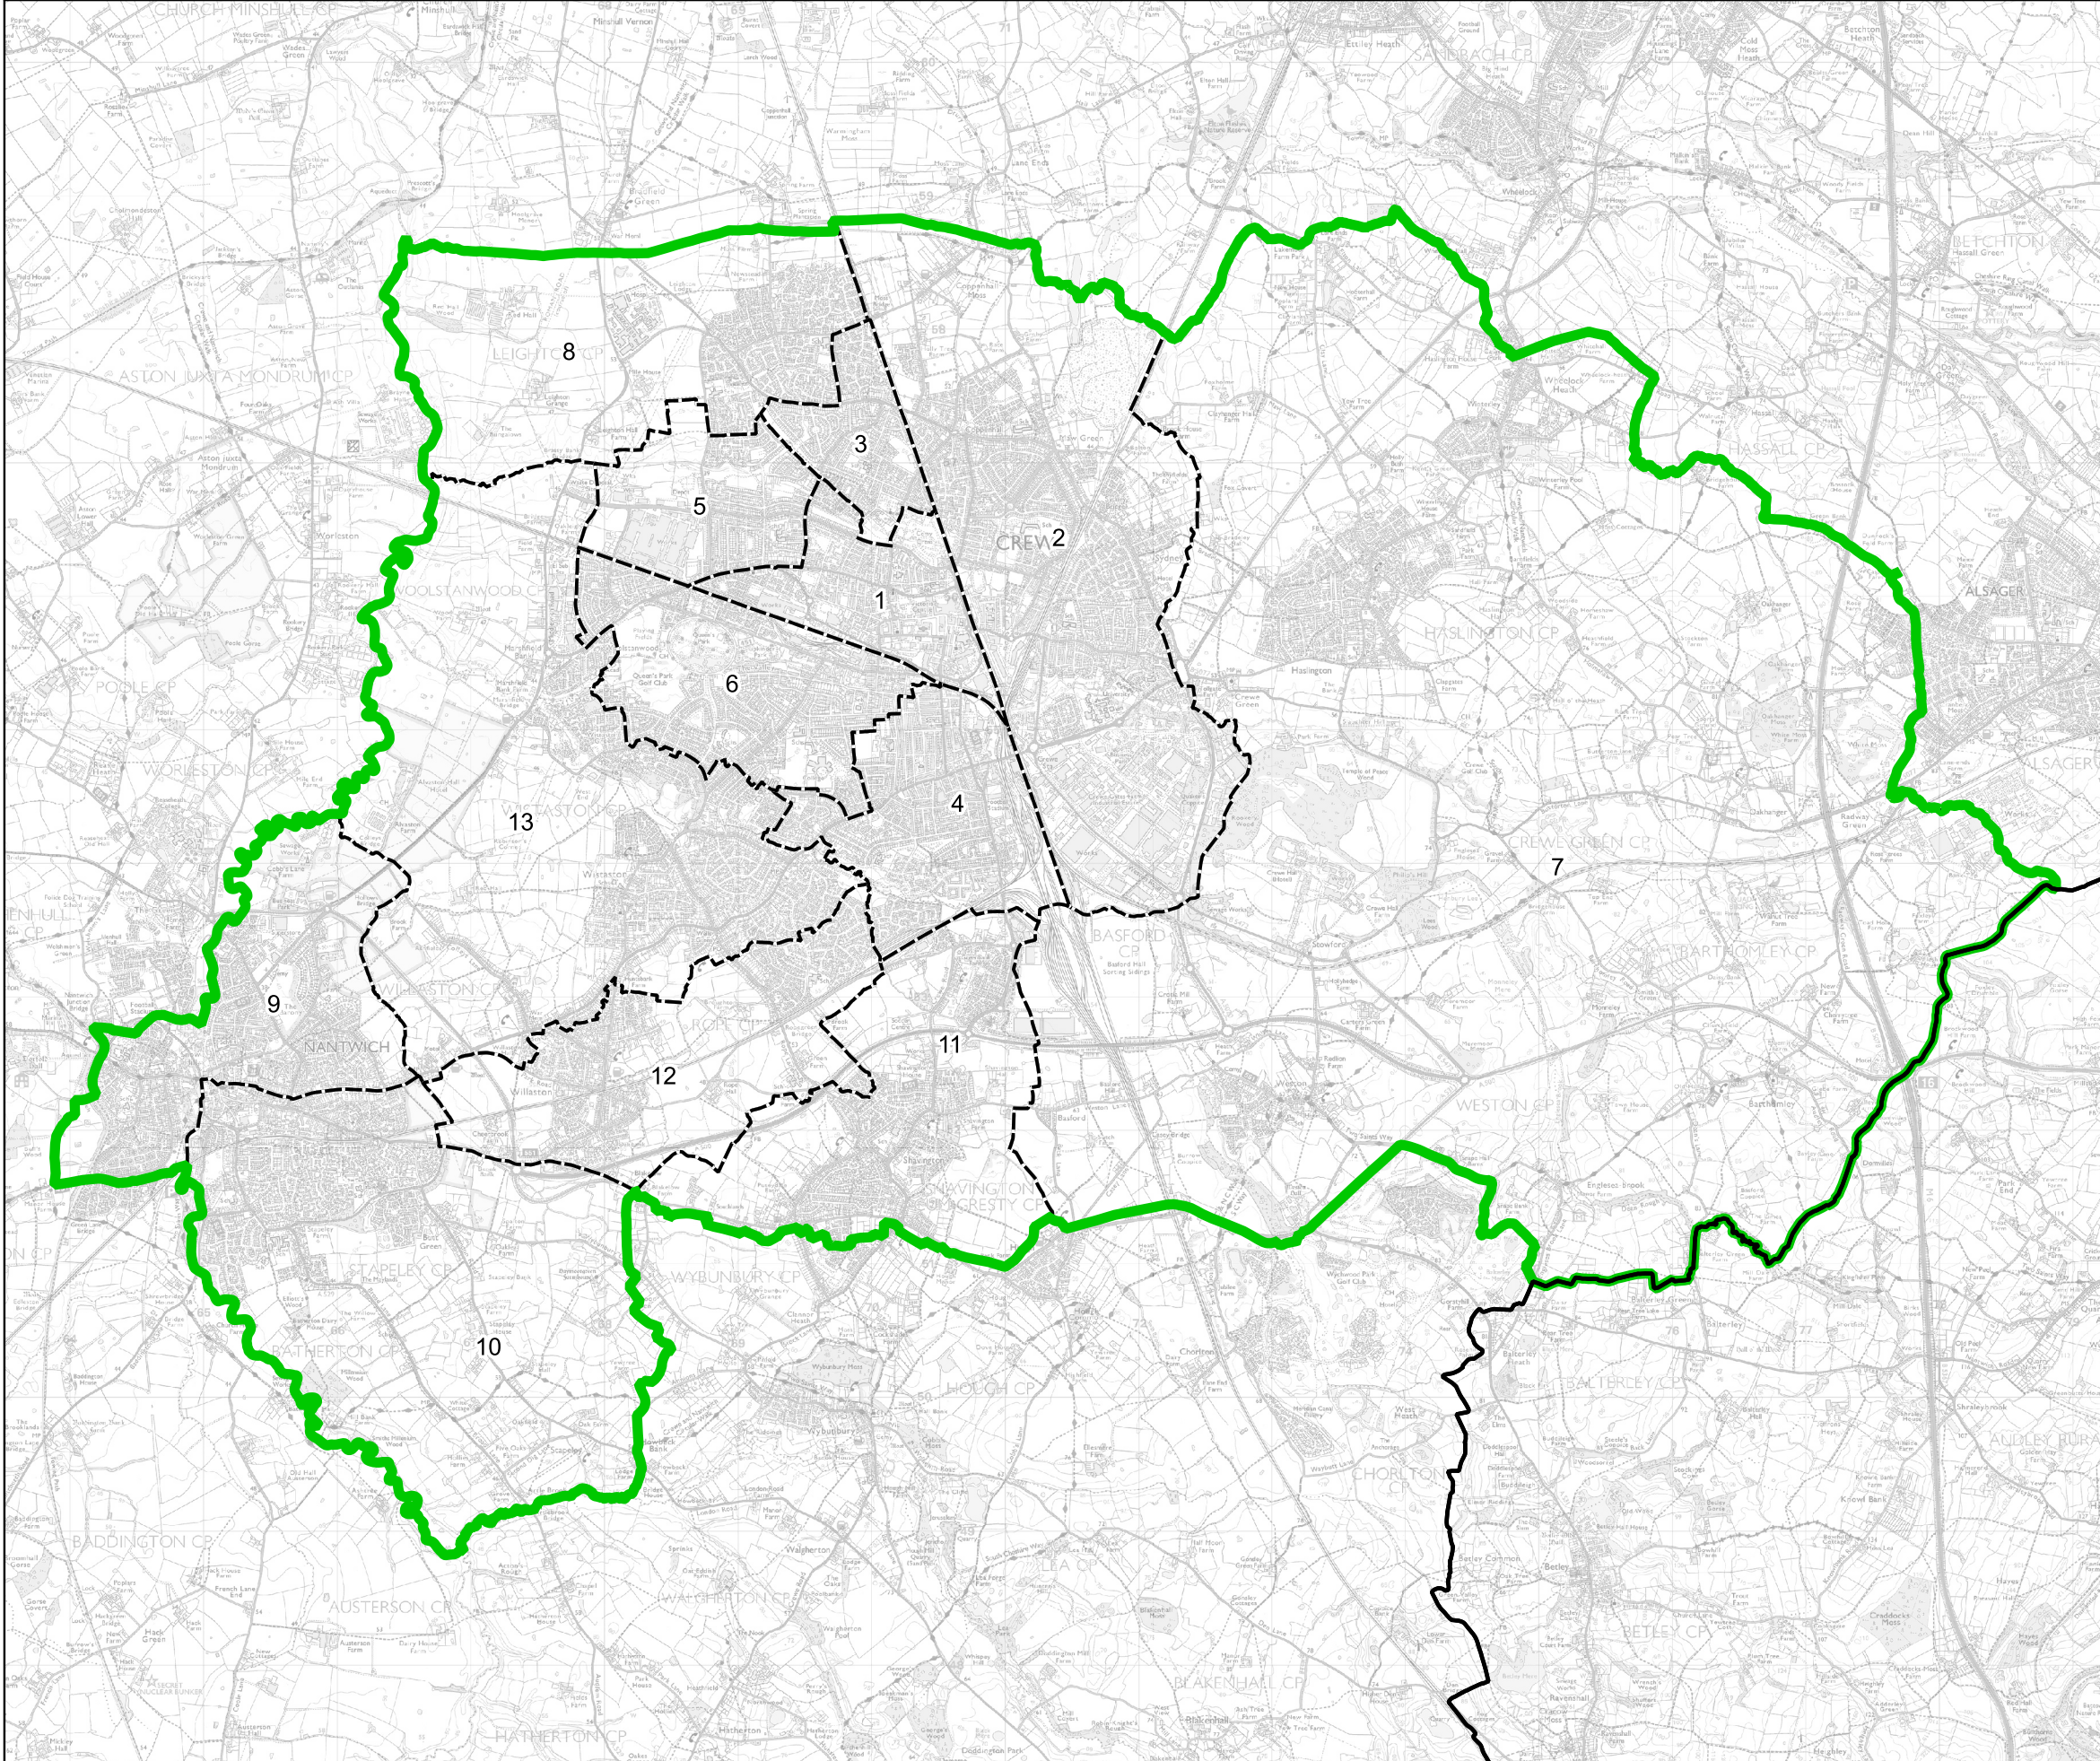

Boundary Commission for England - Final Recommendations for the North West Region

Crewe and Nantwich County Constituency - Electorate 76,236

Wards:

- 1 Crewe Central
- 2 Crewe East
- 3 Crewe North
- 4 Crewe South
- 5 Crewe St. Barnabas
- 6 Crewe West
- 7 Haslington
- 8 Leighton
- 9 Nantwich North and West
- 10 Nantwich South and Stapeley
- 11 Shavington
- 12 Willaston and Rope
- 13 Wistaston

Crewe and Nantwich County Constituency