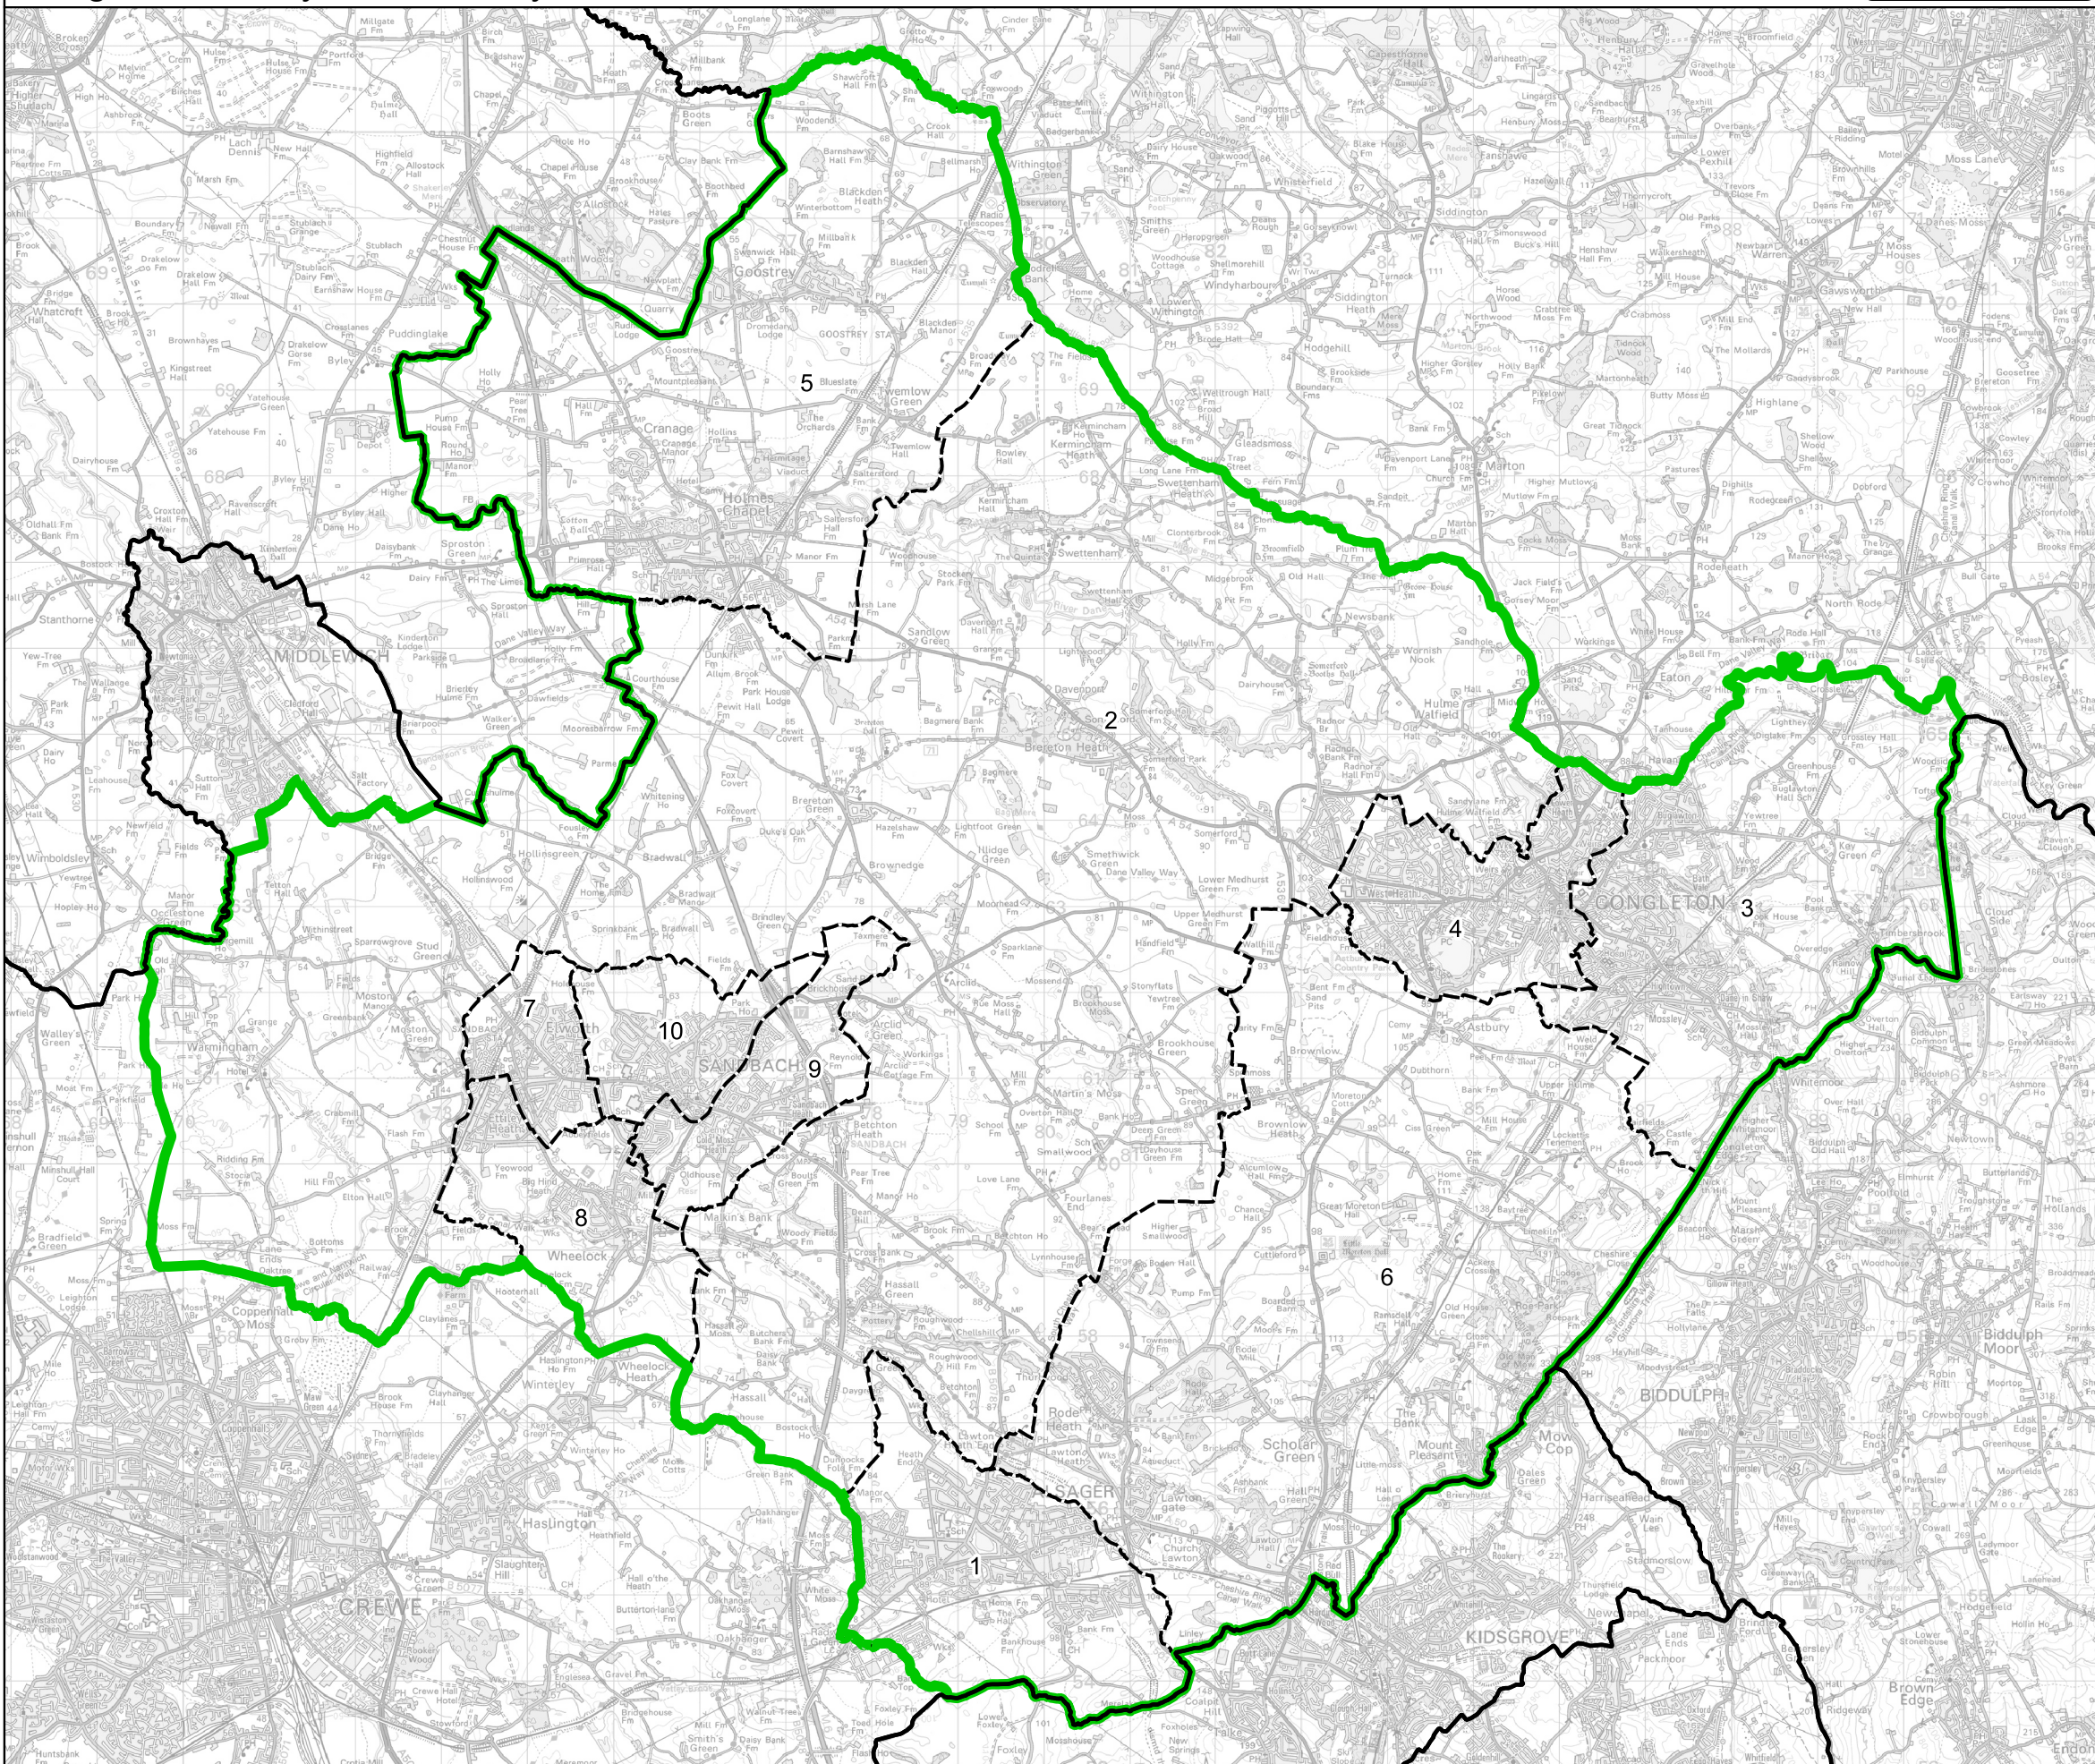

Boundary Commission for England - Final Recommendations for the North West Region

Congleton County Constituency - Electorate 69,836

Wards:

- 1 Alsager
- 2 Brereton Rural
- 3 Congleton East
- 4 Congleton West
- 5 Dane Valley
- 6 Odd Rode
- 7 Sandbach Elworth
- 8 Sandbach Ettiley Heath and Wheelock
- 9 Sandbach Heath and East
- 10 Sandbach Town

- Constituency
- Local Authorities
- Wards

0 1 2 km

© Crown copyright and database rights 2023 OS 100018289. You are permitted to use this data solely to enable you to respond to, or interact with, the organisation that provided you with the data. You are not permitted to copy, sub-licence, distribute or sell any of this data to third parties in any form. Third party rights to enforce the terms of this licence shall be reserved to OS.

Congleton County Constituency