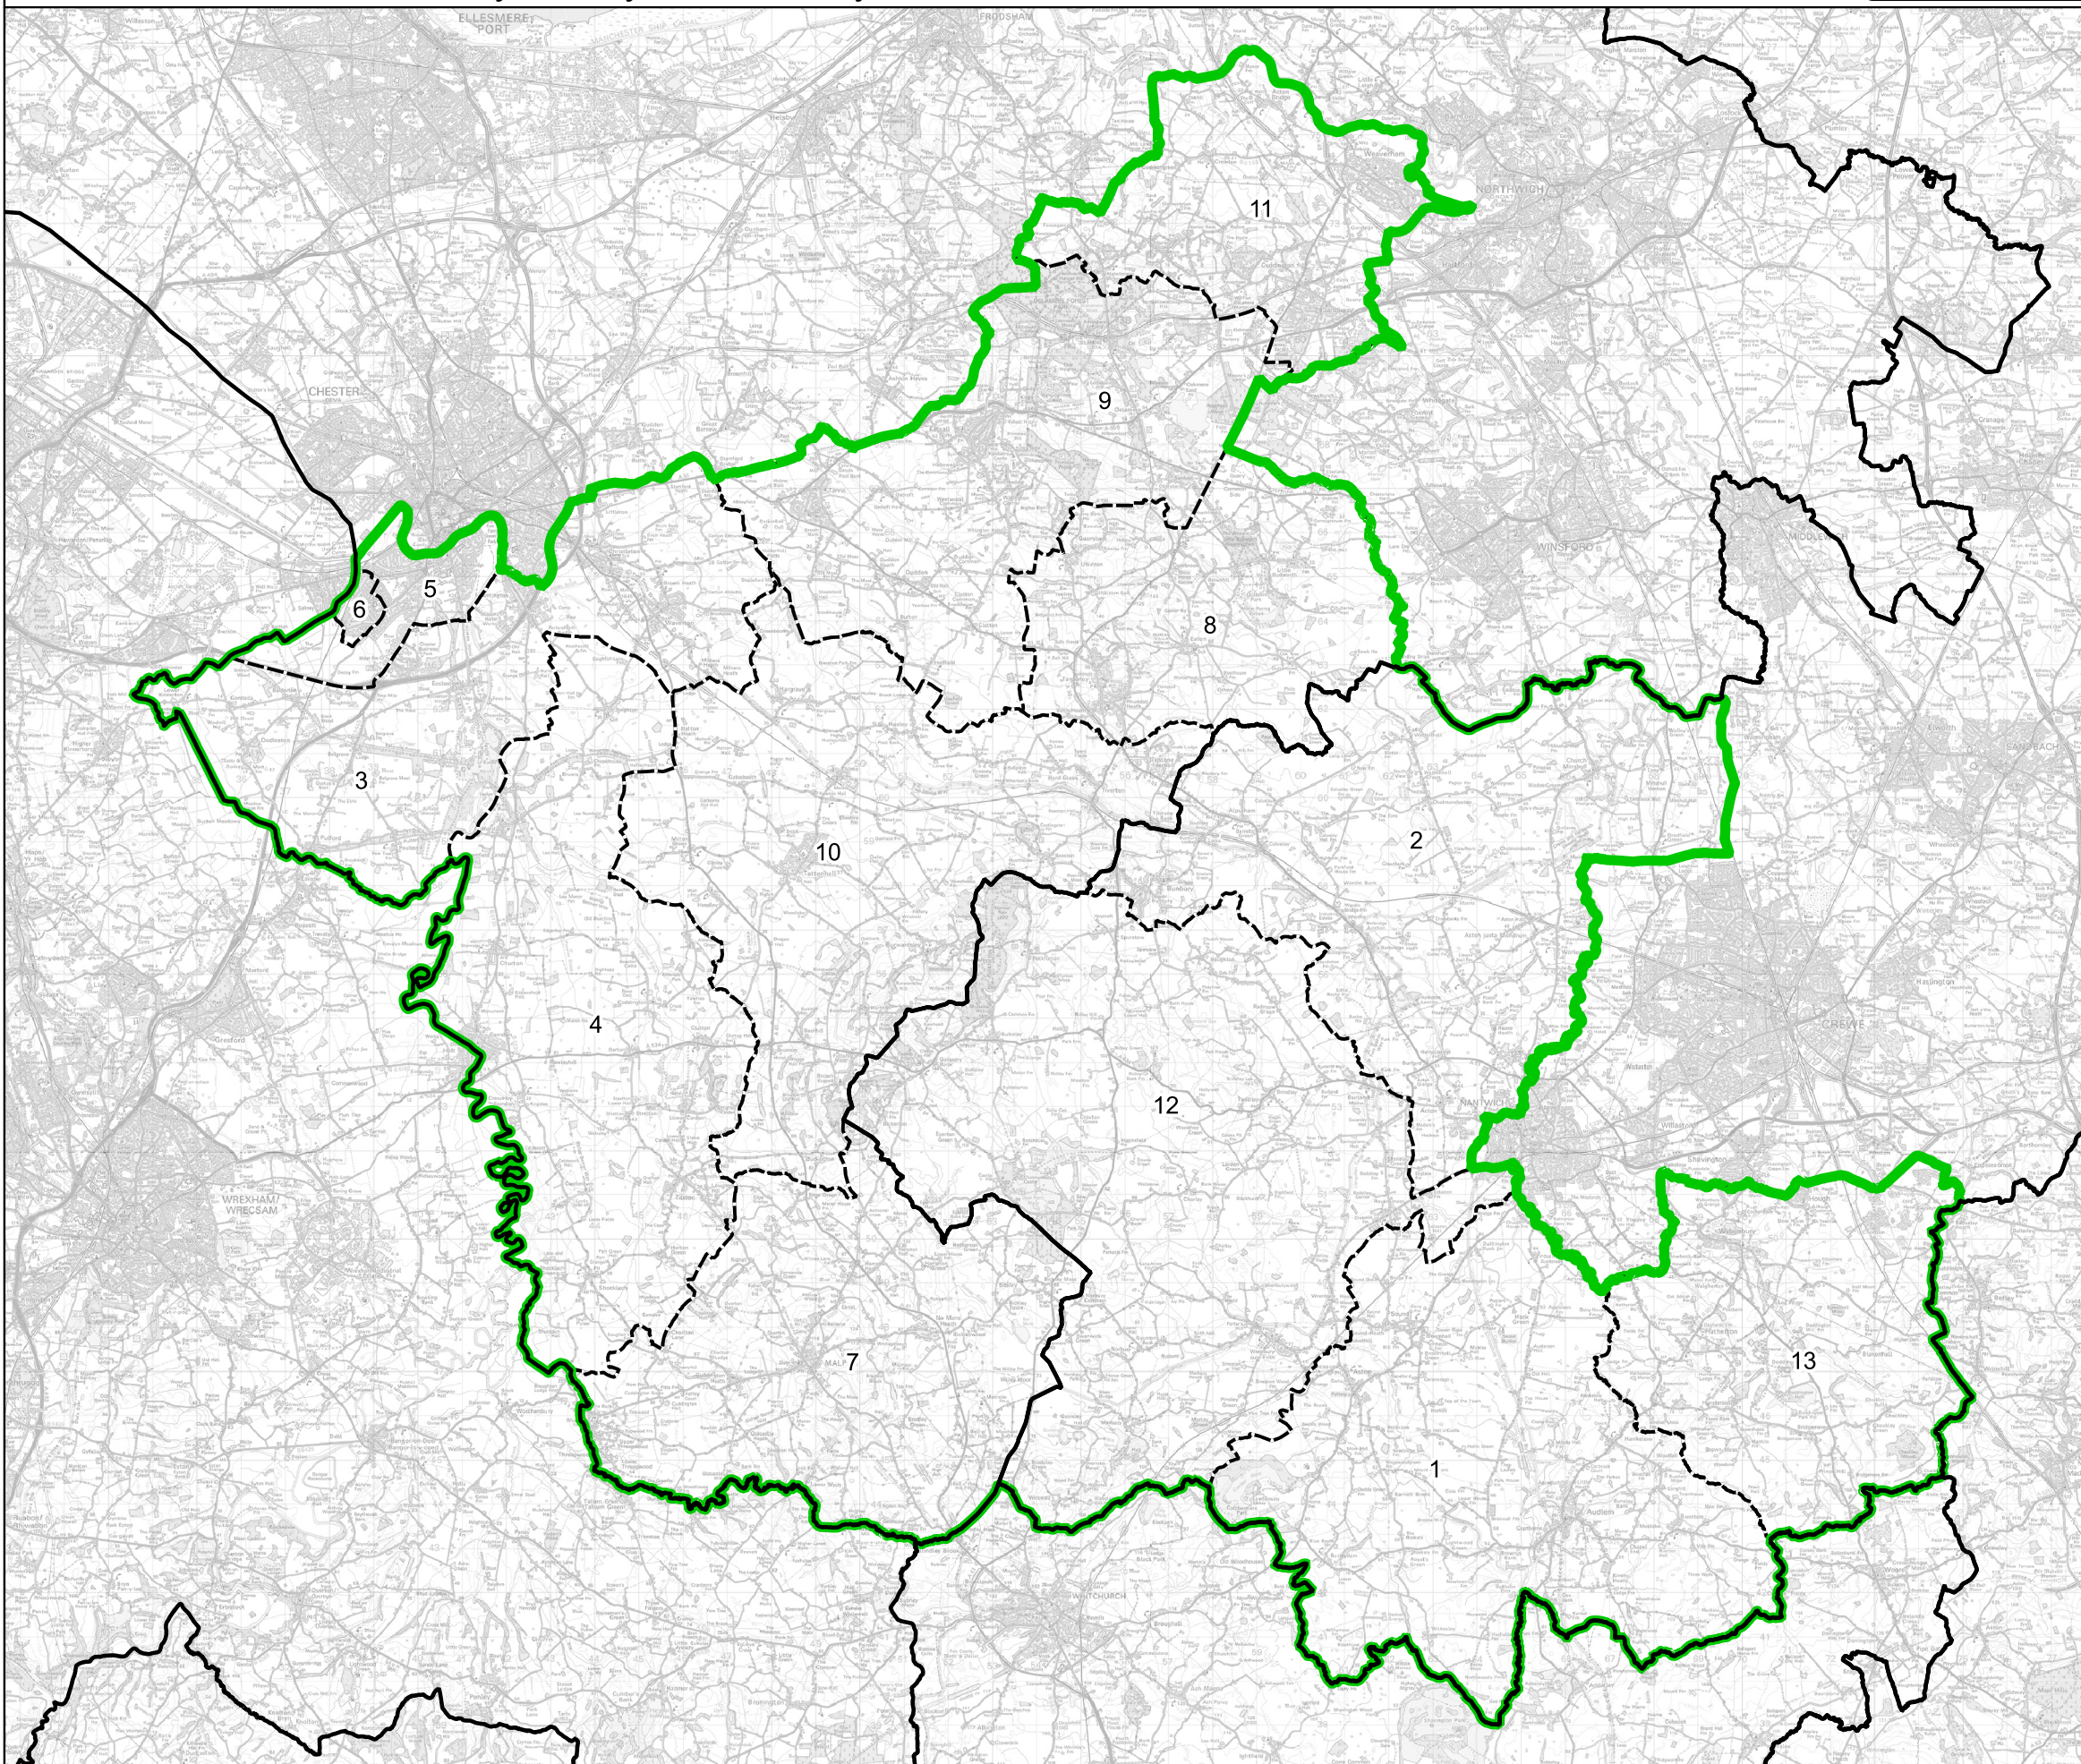

Boundary Commission for England - Final Recommendations for the North West Region

Chester South and Eddisbury County Constituency - Electorate 71,975

Wards:

- 1 Audlem
- 2 Bunbury
- 3 Christleton & Huntington
- 4 Farndon
- 5 Handbridge Park
- 6 Lache
- 7 Malpas
- 8 Tarporley
- 9 Tarvin & Kelsall
- 10 Tattenhall
- 11 Weaver & Cuddington
- 12 Wrenbury
- 13 Wybunbury

- Constituency
- Local Authorities
- Wards

© Crown copyright and database rights 2023 OS 100018289. You are permitted to use this data solely to enable you to respond to, or interact with, the organisation that provided you with the data. You are not permitted to copy, sub-licence, distribute or sell any of this data to third parties in any form. Third party rights to enforce the terms of this licence shall be reserved to OS.

Chester South and Eddisbury County Constituency