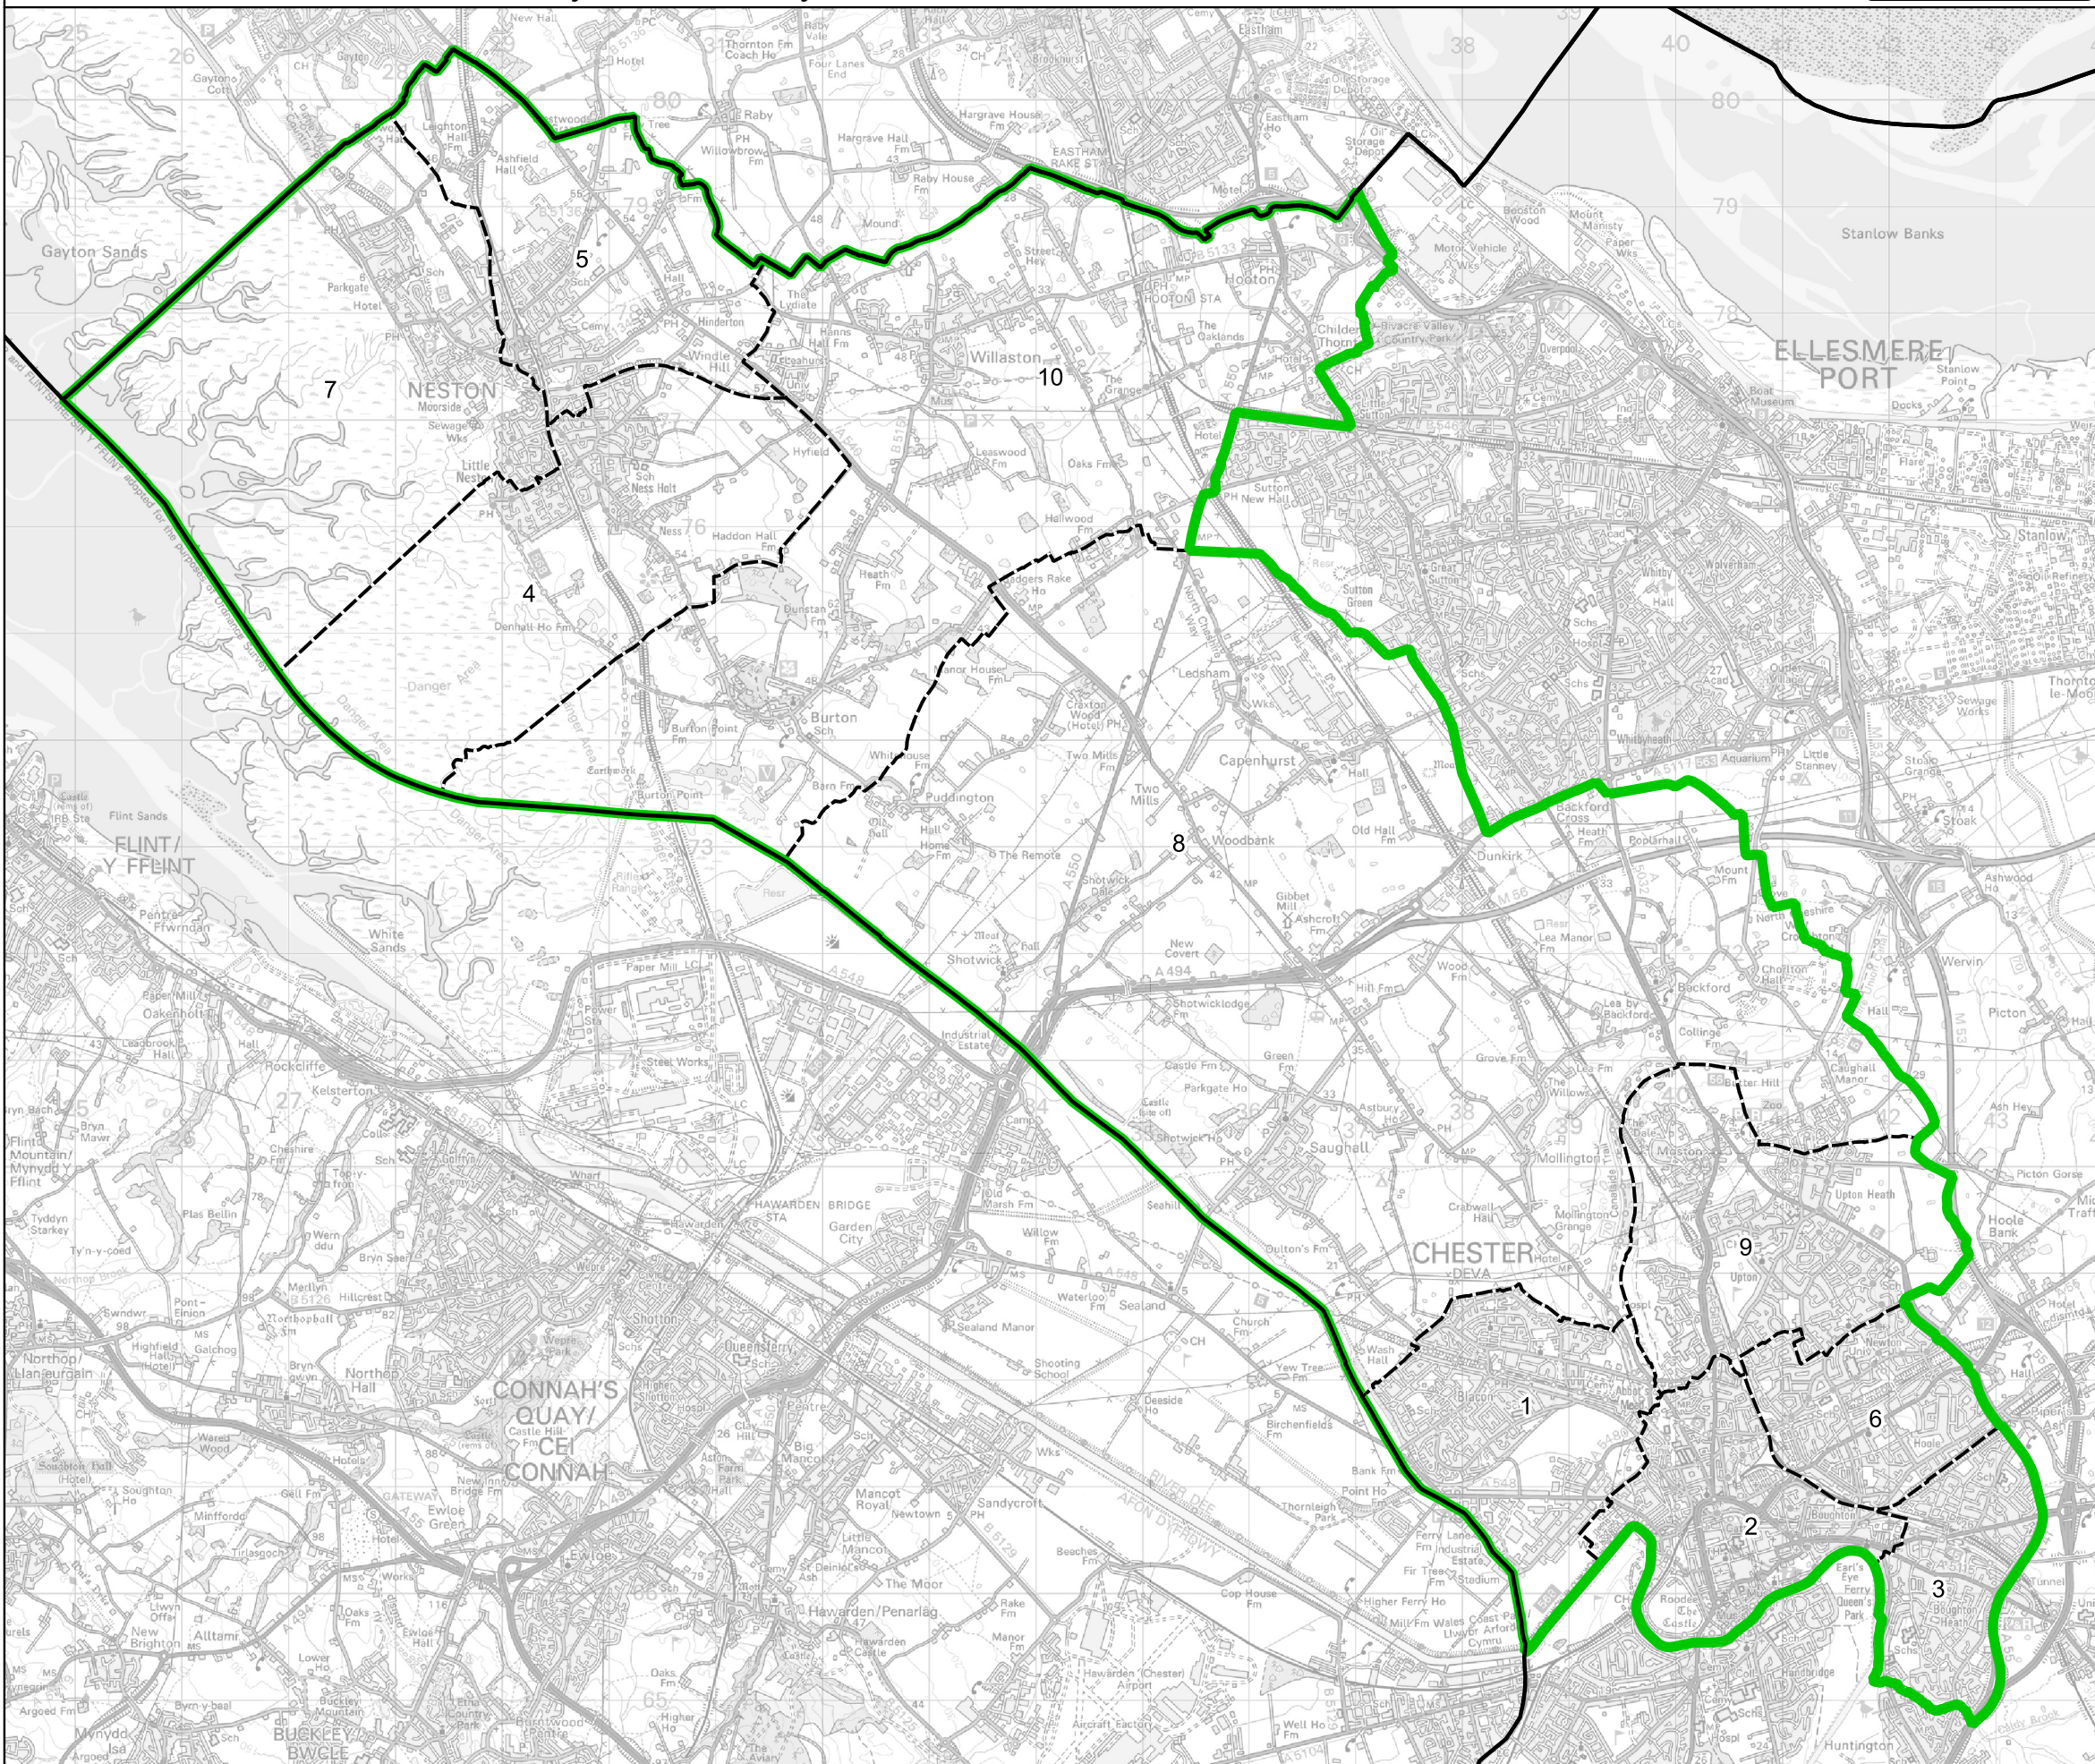

Boundary Commission for England - Final Recommendations for the North West Region

Chester North and Neston County Constituency - Electorate 72,327

- Wards:
- 1 Blacon
 - 2 Chester City & the Garden Quarter
 - 3 Great Boughton
 - 4 Little Neston
 - 5 Neston
 - 6 Newton & Hoole
 - 7 Parkgate
 - 8 Saughall & Mollington
 - 9 Upton
 - 10 Willaston & Thornton

Chester North and Neston County Constituency