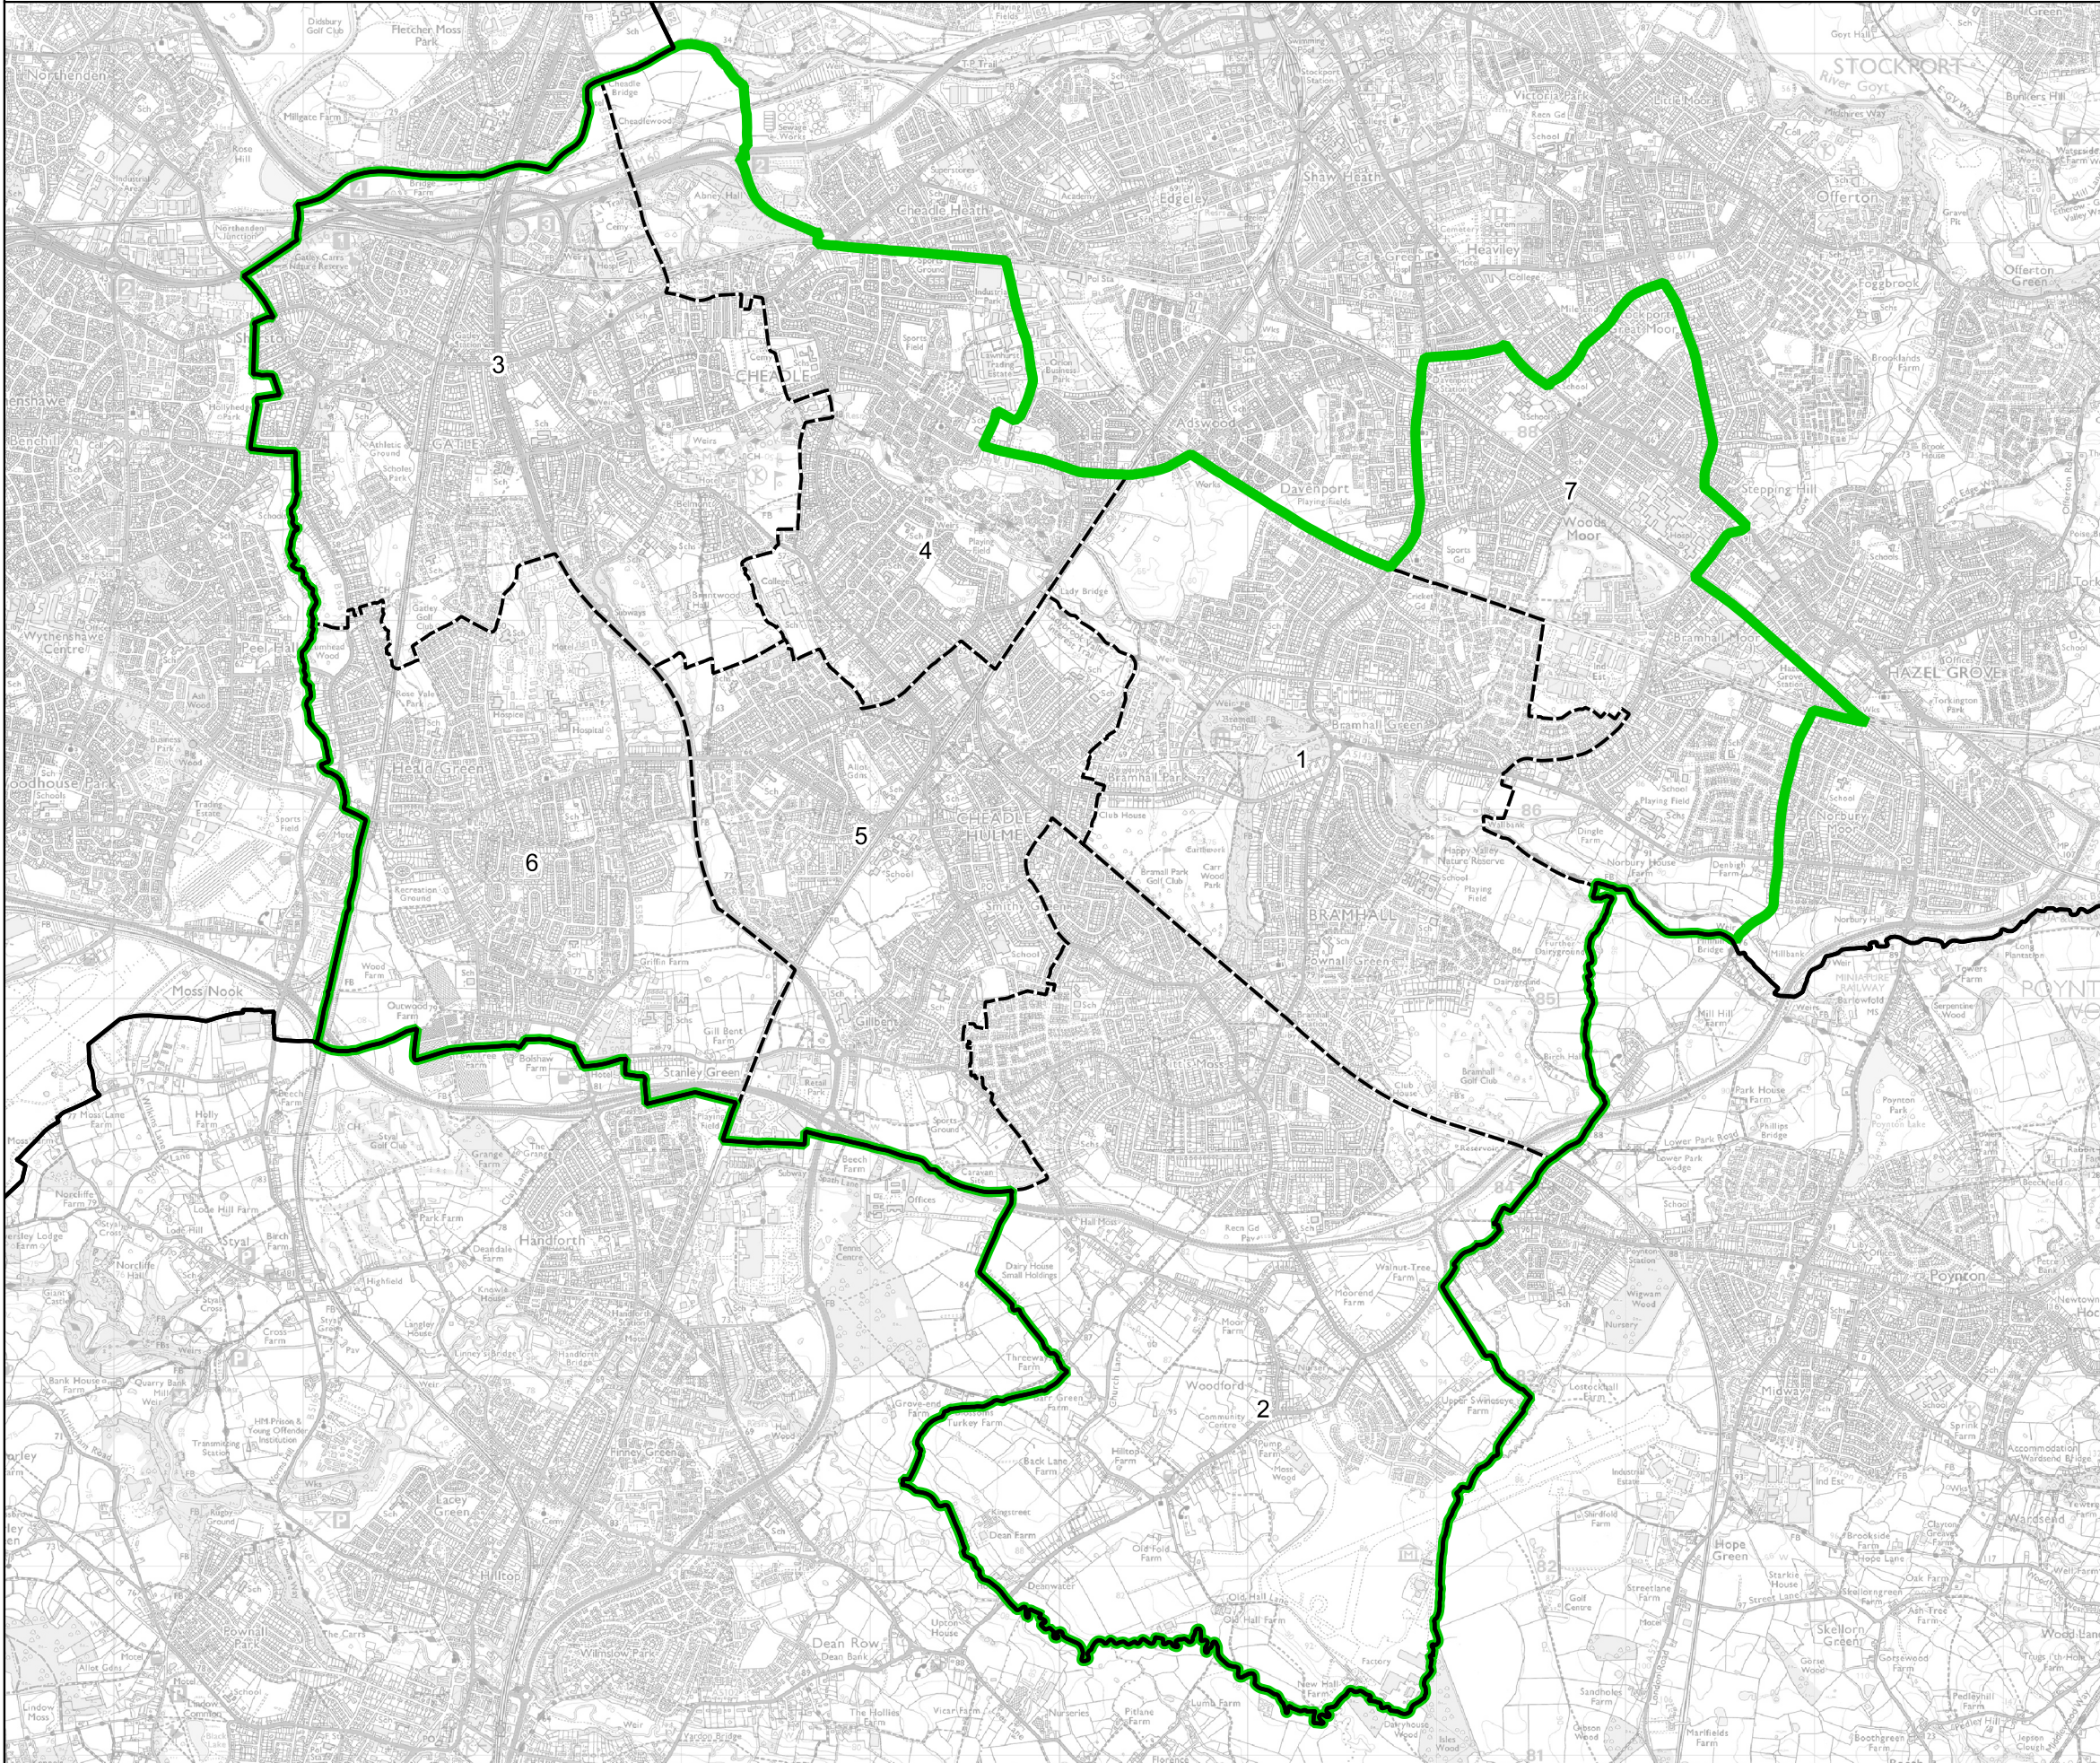

Boundary Commission for England - Final Recommendations for the North West Region

Cheadle Borough Constituency - Electorate 73,775

Wards:

- 1 Bramhall North
- 2 Bramhall South and Woodford
- 3 Cheadle and Gatley
- 4 Cheadle Hulme North
- 5 Cheadle Hulme South
- 6 Heald Green
- 7 Stepping Hill