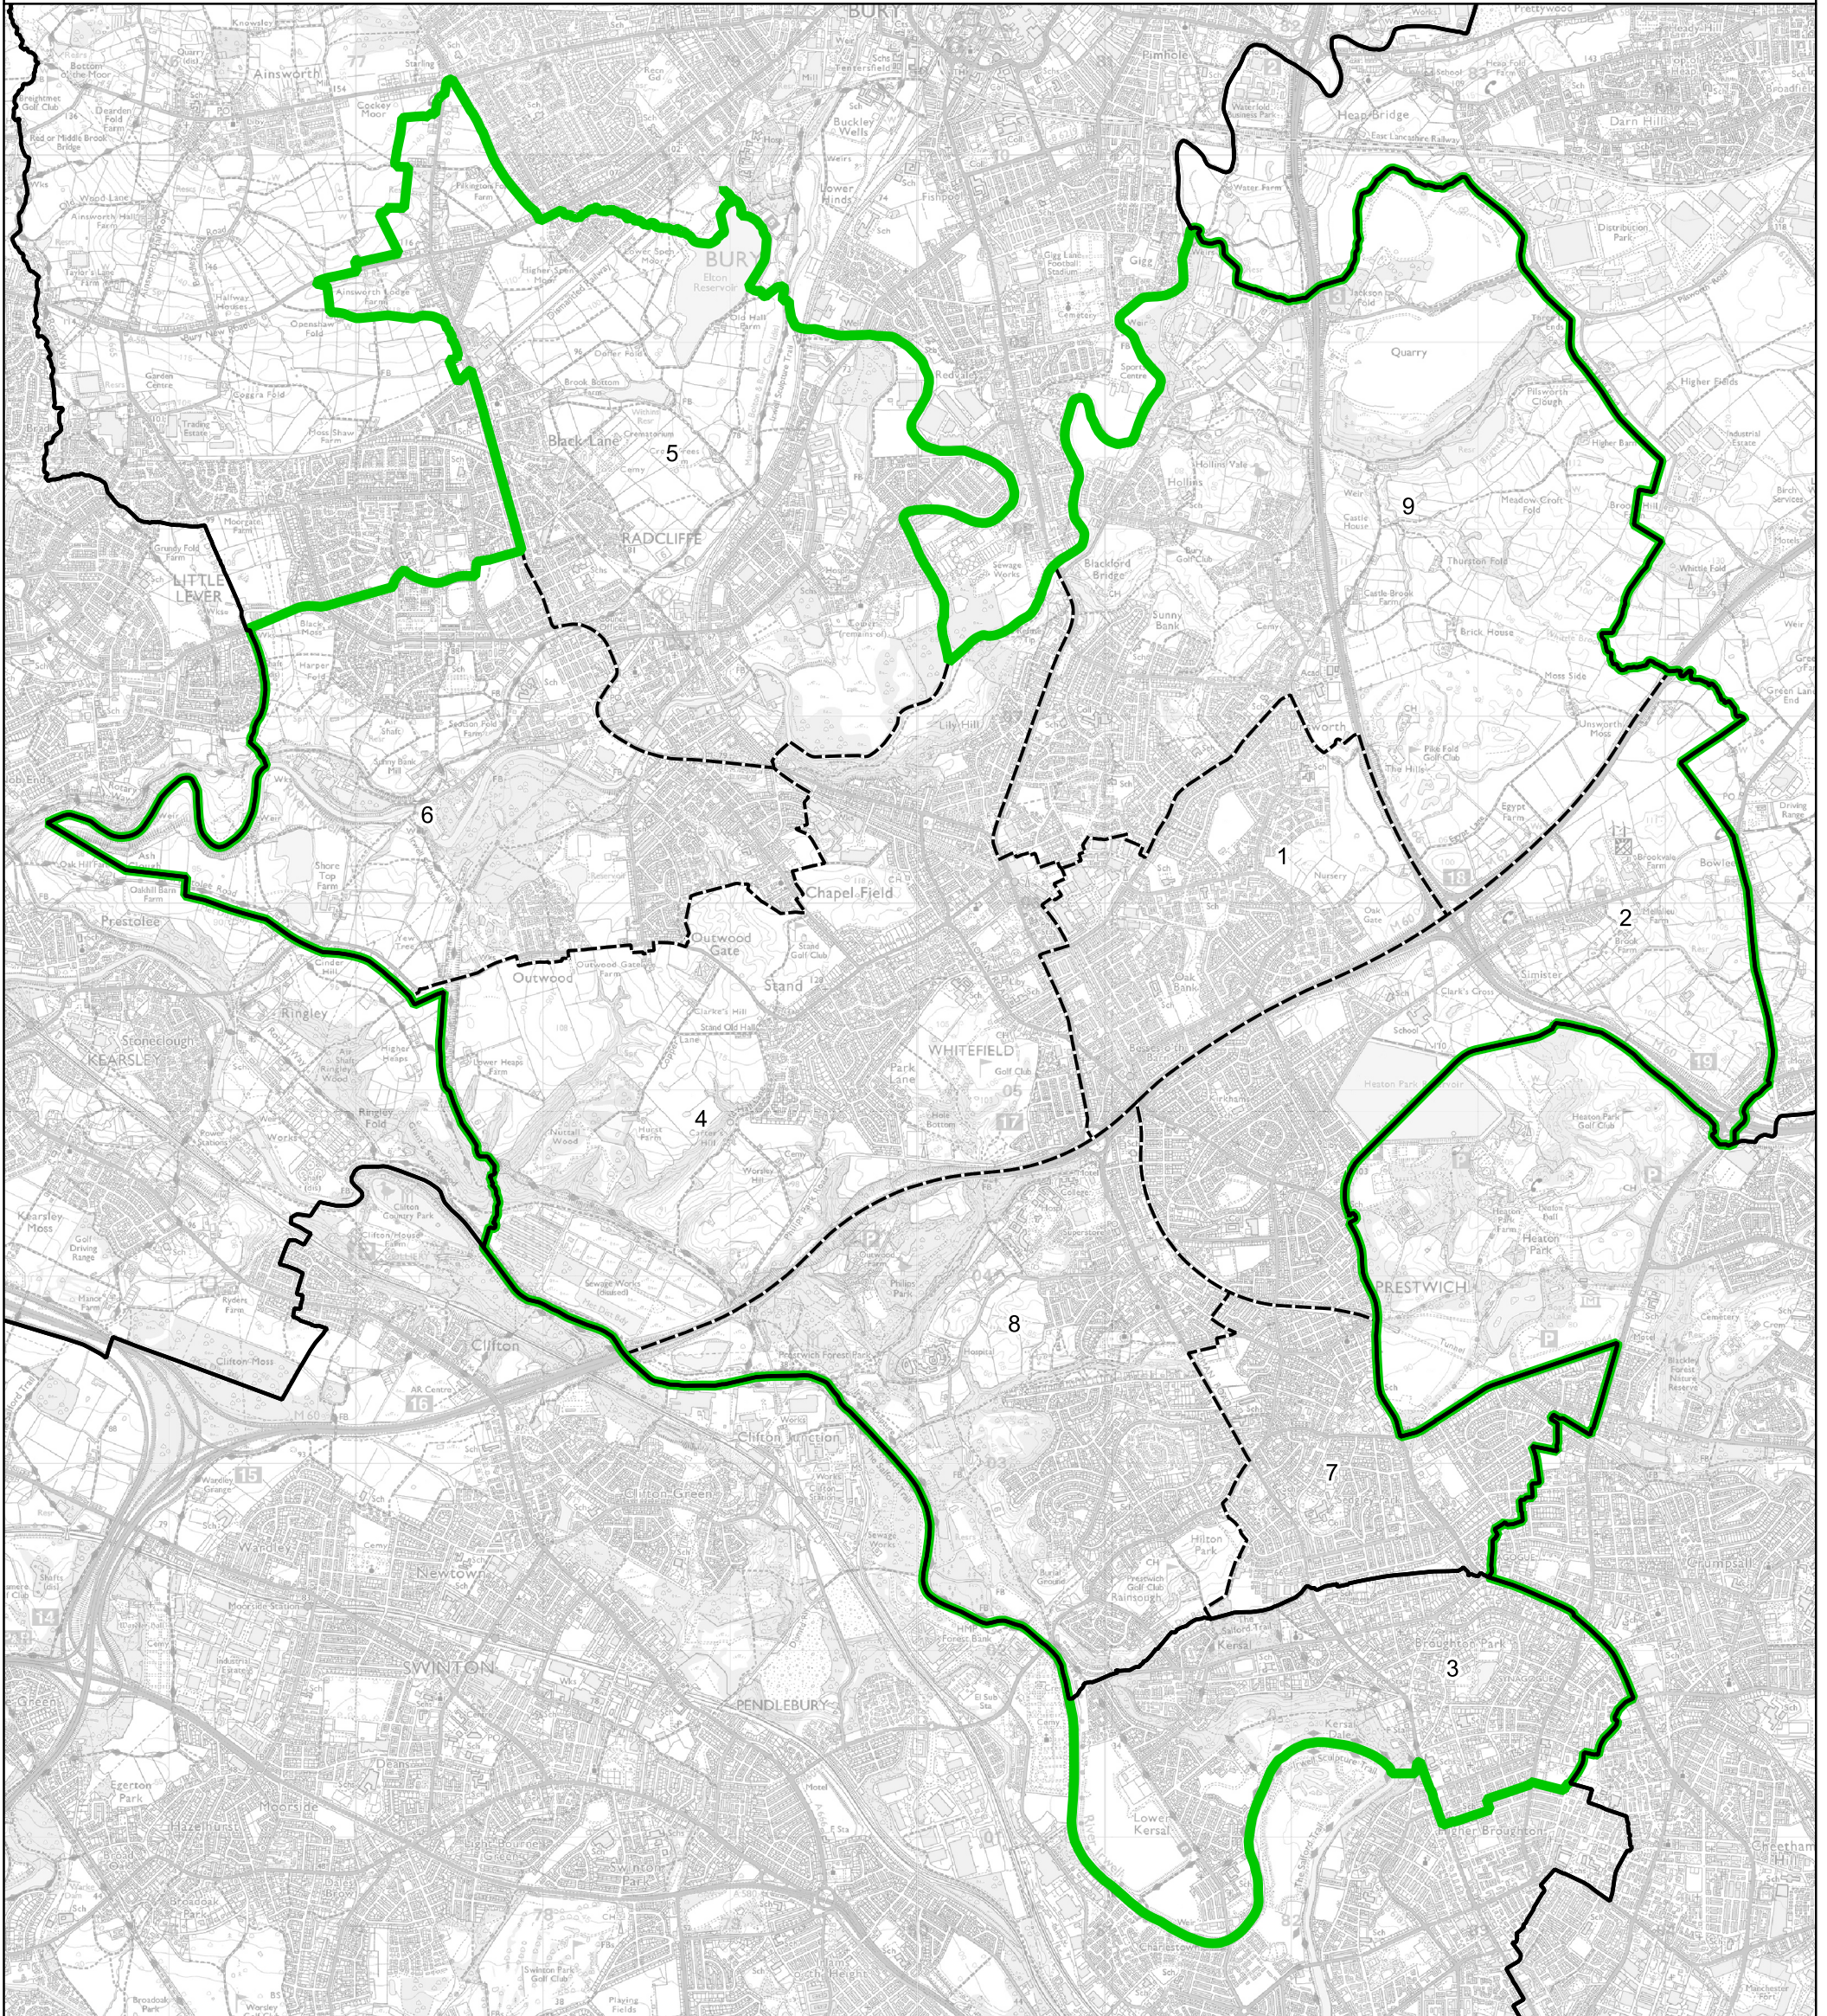

Boundary Commission for England - Final Recommendations for the North West Region

Bury South Borough Constituency - Electorate 74,598

Wards:

- 1 Besses
- 2 Holyrood
- 3 Kersal & Broughton Park
- 4 Pilkington Park
- 5 Radcliffe East
- 6 Radcliffe West
- 7 Sedgley
- 8 St. Mary's
- 9 Unsworth

- Constituency
- Local Authorities
- Wards

© Crown copyright and database rights 2023 OS 100018289. You are permitted to use this data solely to enable you to respond to, or interact with, the organisation that provided you with the data. You are not permitted to copy, sub-licence, distribute or sell any of this data to third parties in any form. Third party rights to enforce the terms of this licence shall be reserved to OS.

Bury South Borough Constituency