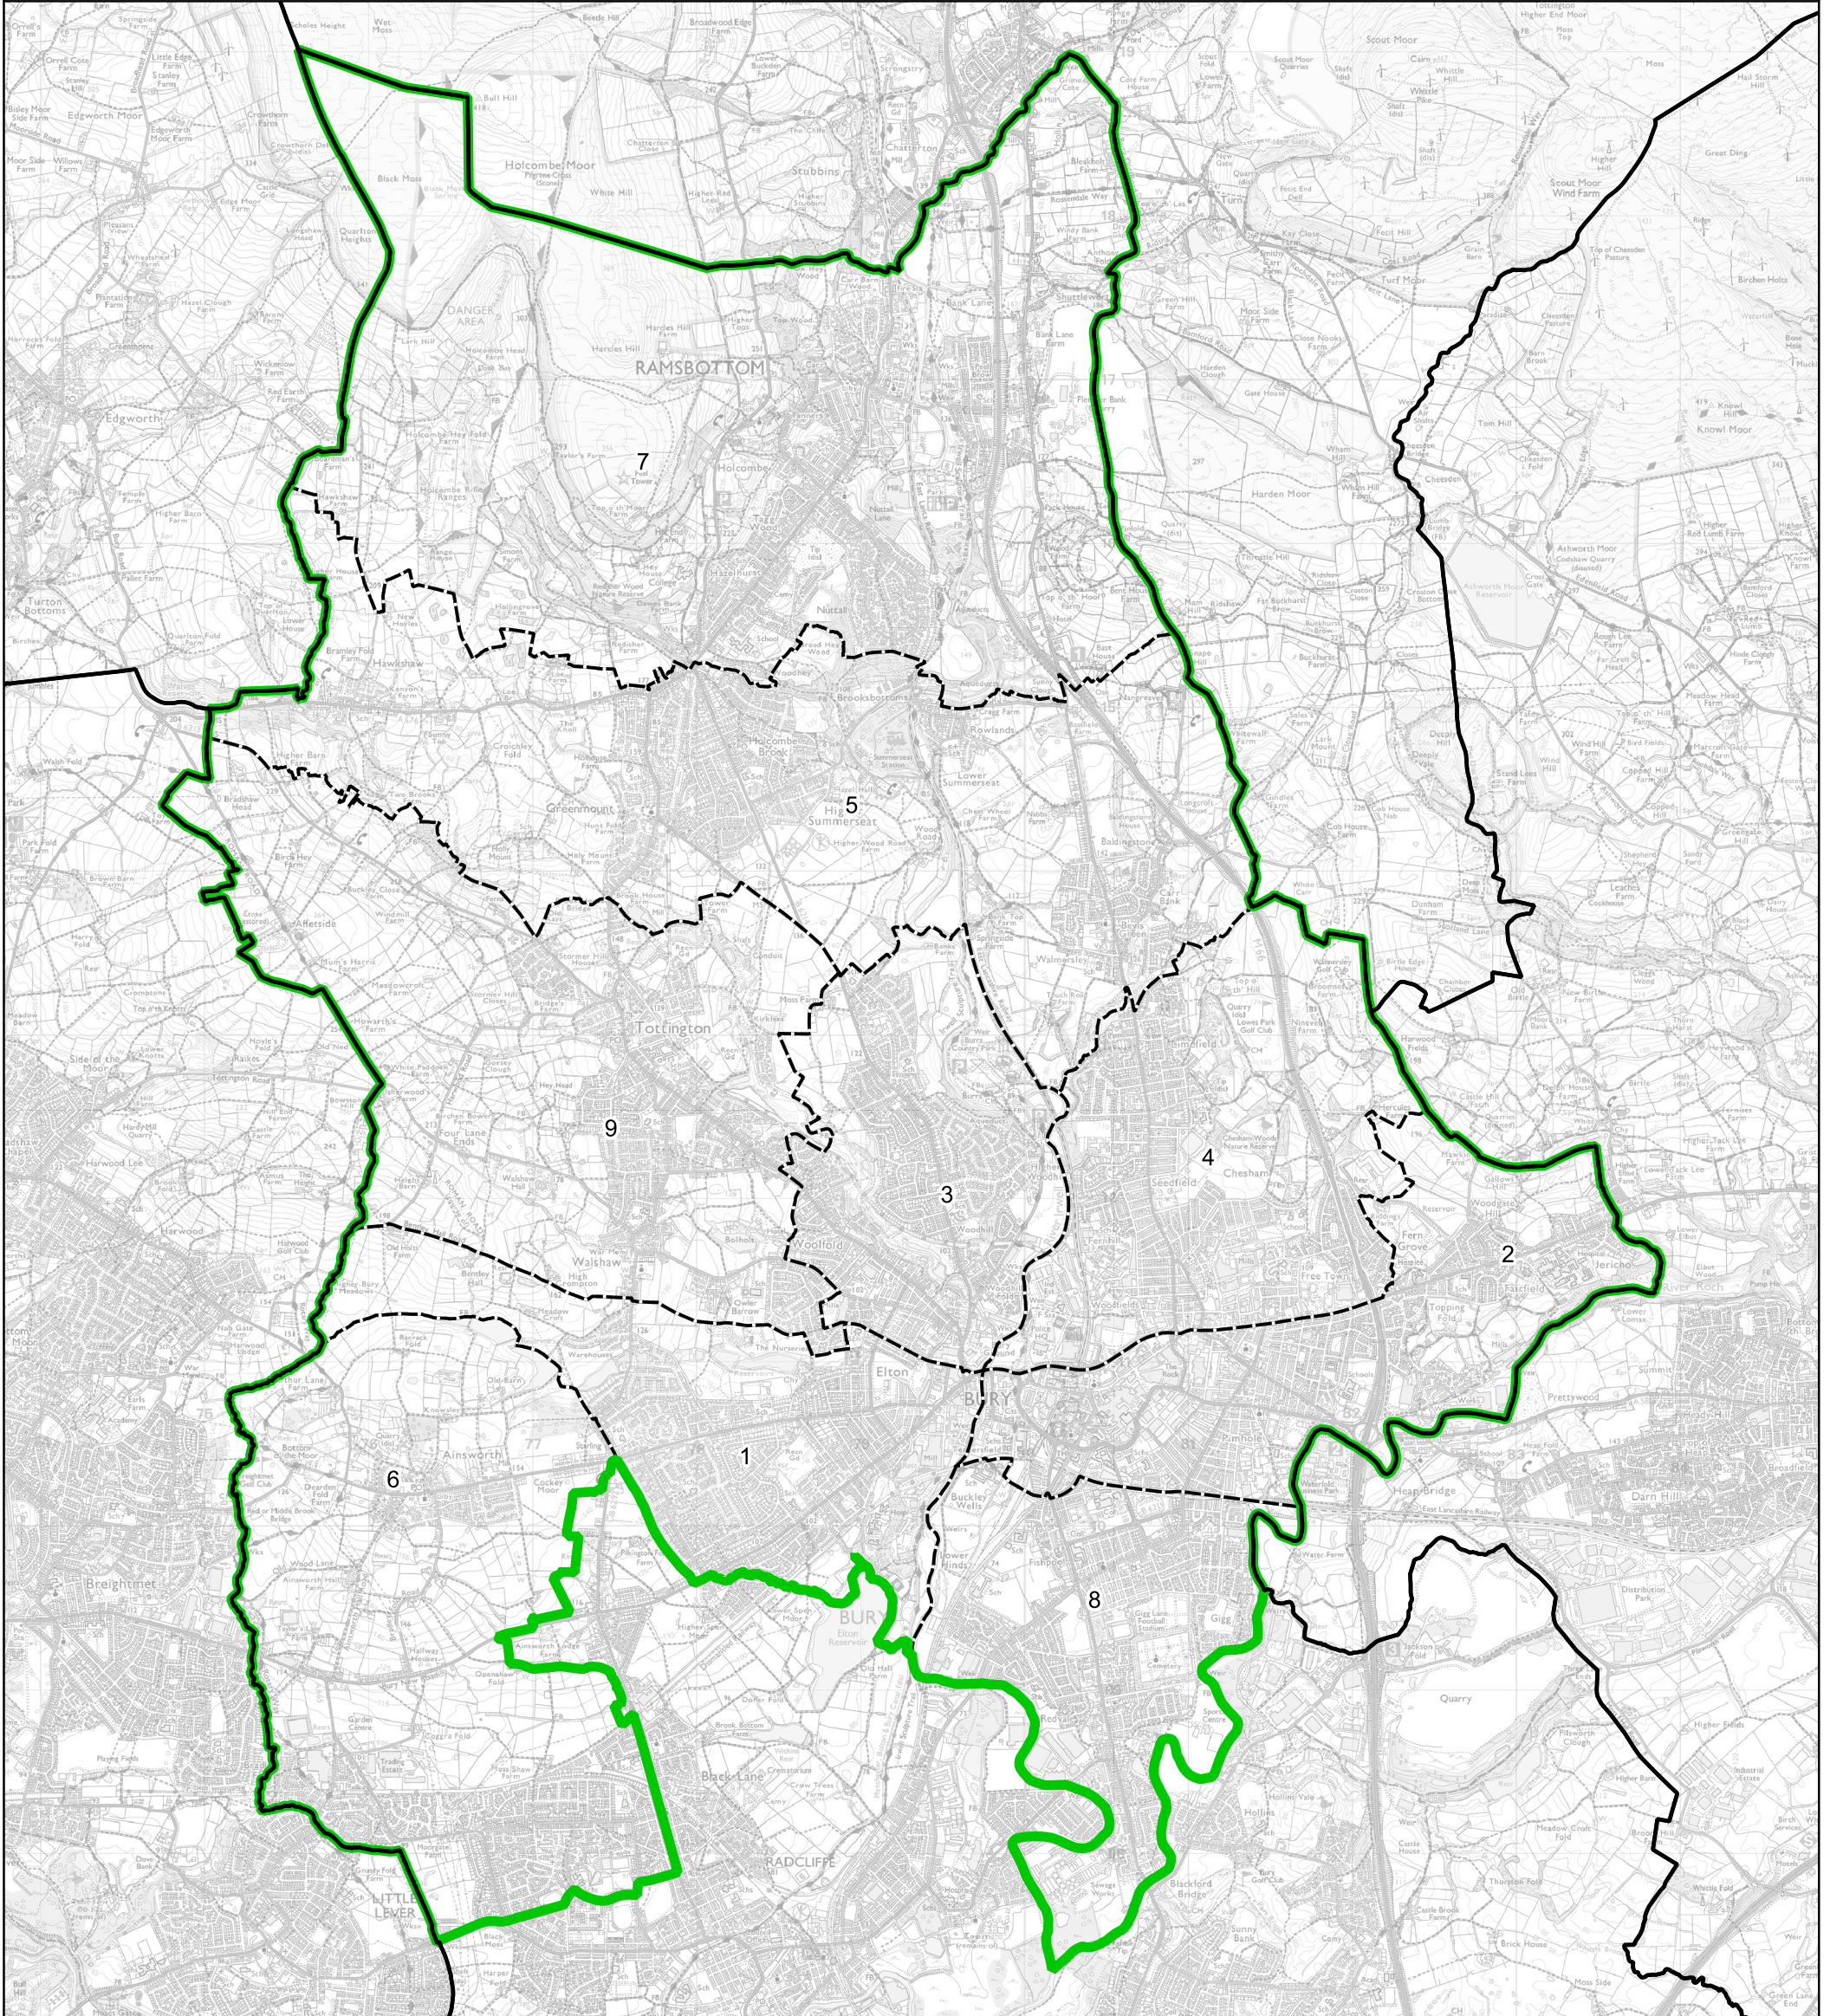

# Boundary Commission for England - Final Recommendations for the North West Region

## Bury North Borough Constituency - Electorate 77,009

- Wards:**
- 1 Church
  - 2 East
  - 3 Elton
  - 4 Moorside
  - 5 North Manor
  - 6 Radcliffe North
  - 7 Ramsbottom
  - 8 Redvales
  - 9 Tottington