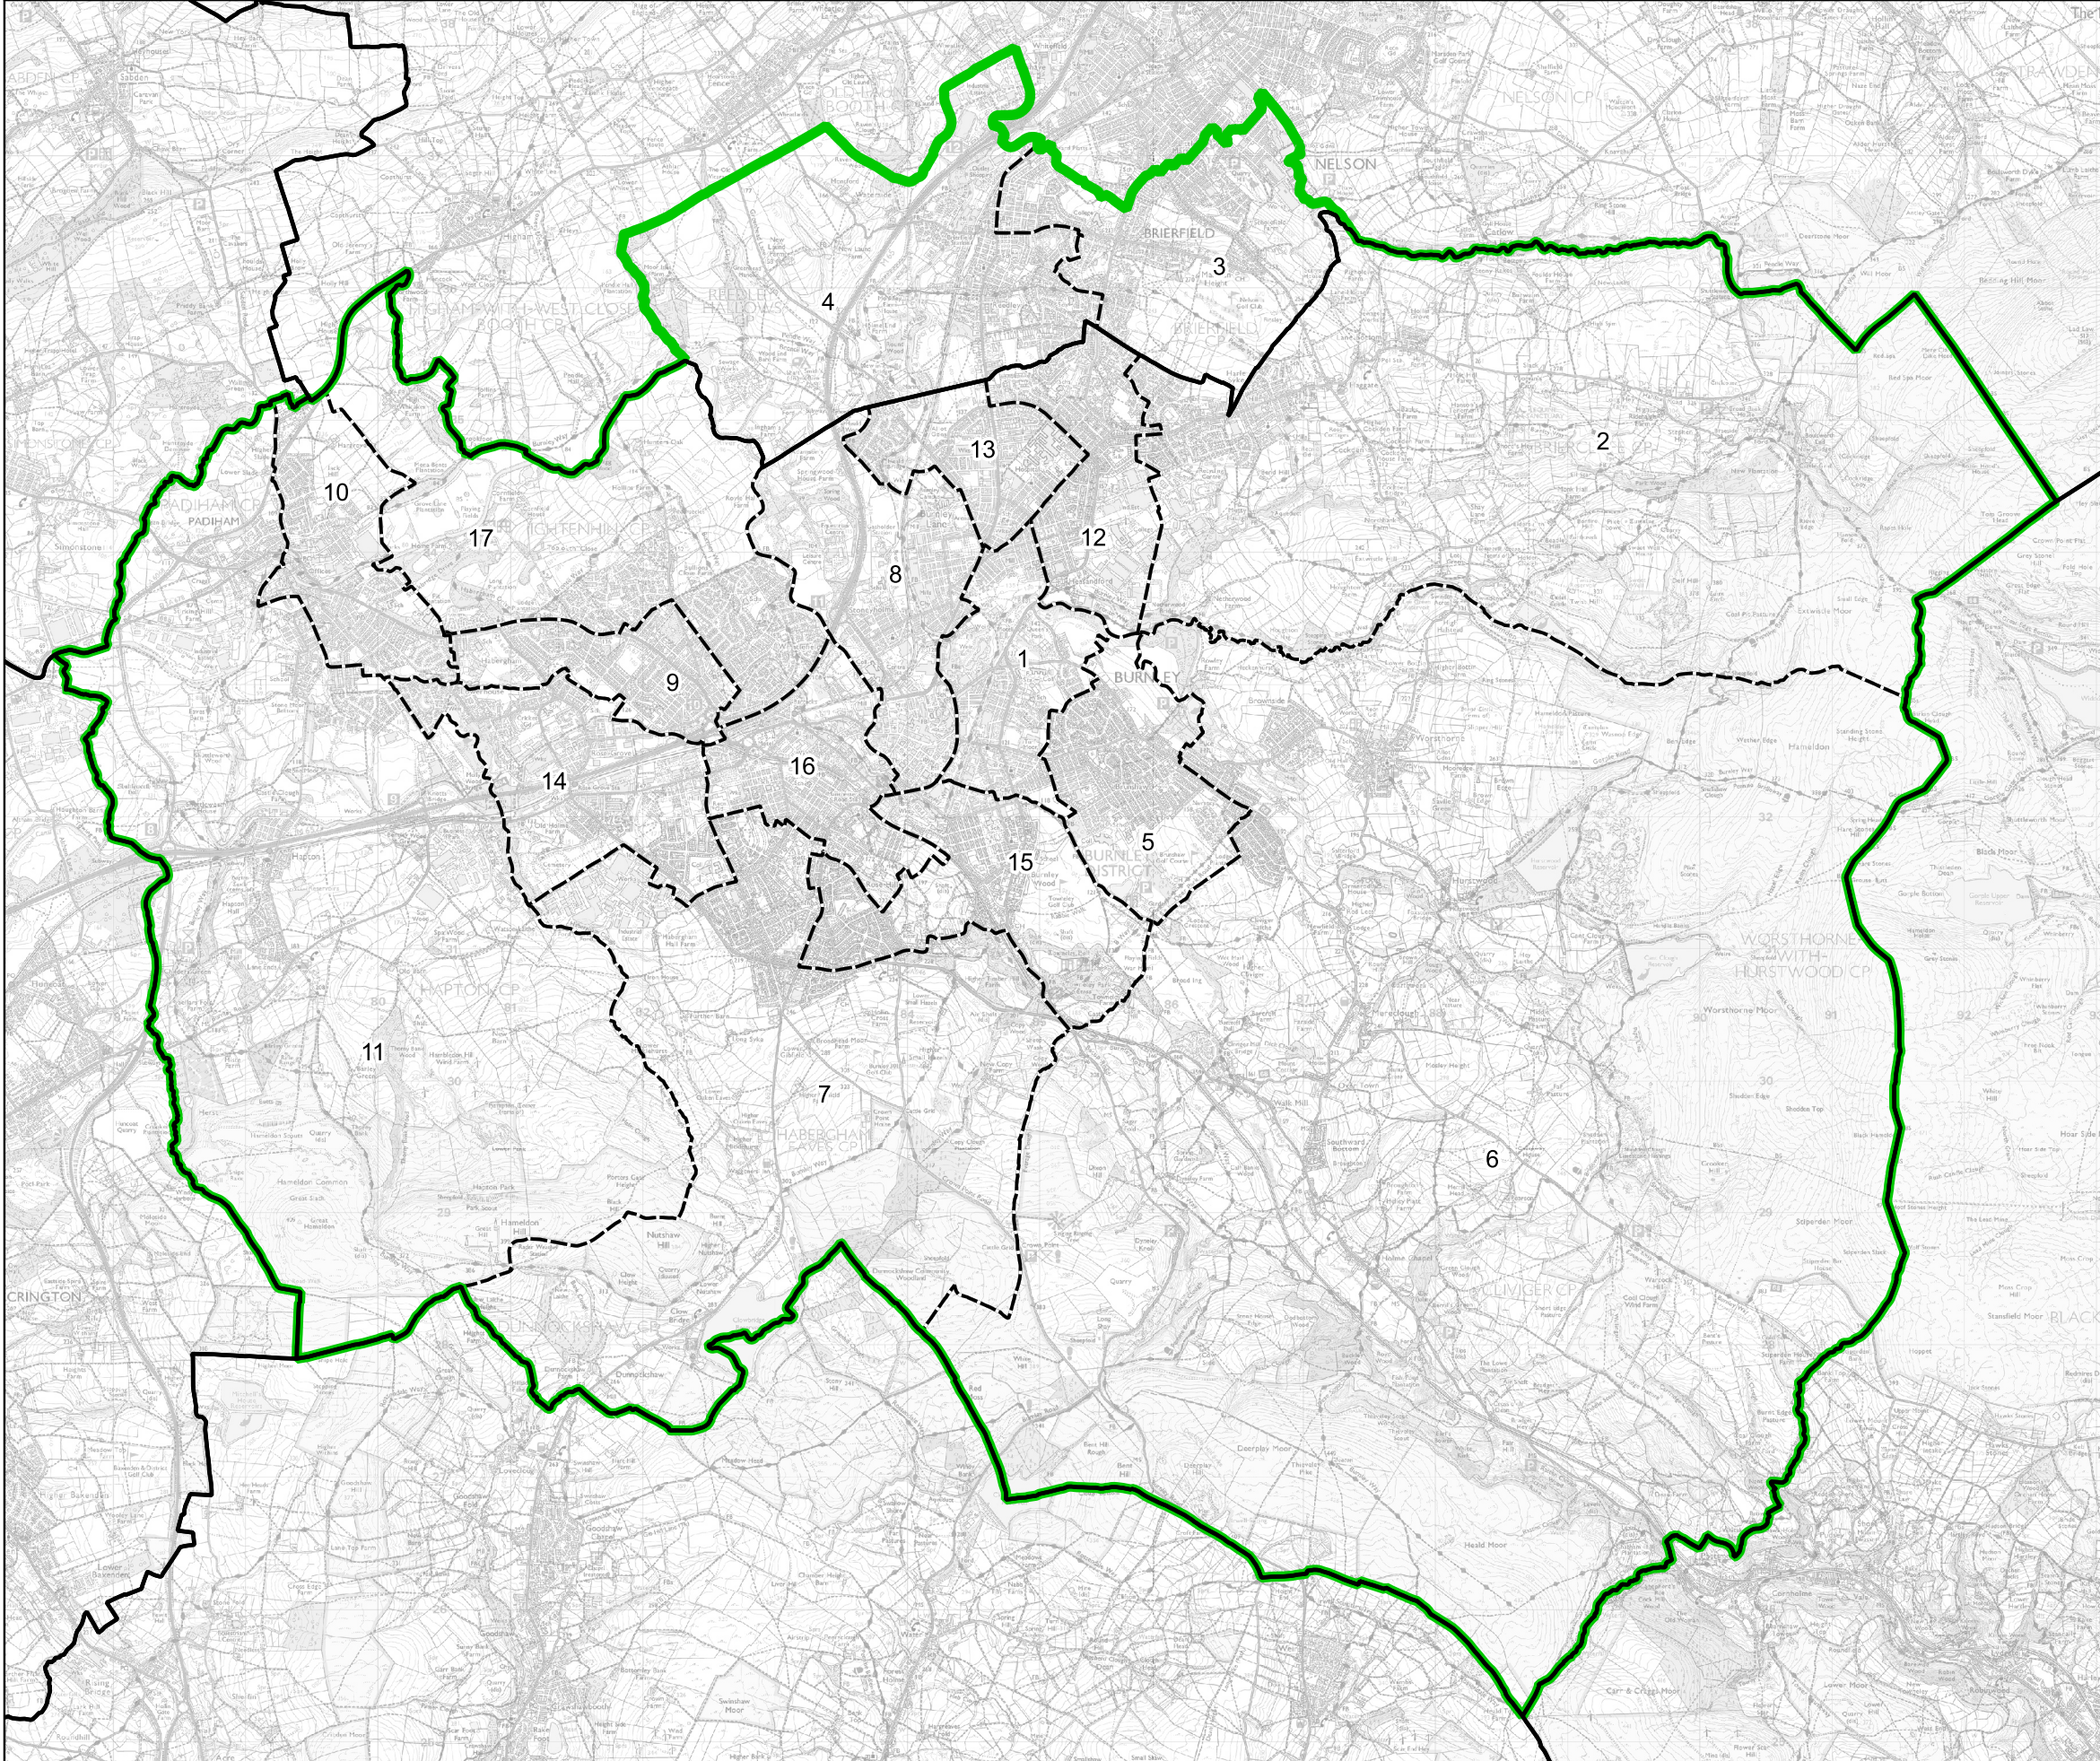

Boundary Commission for England - Final Recommendations for the North West Region

Burnley County Constituency - Electorate 75,436

Wards:

- 1 Bank Hall
- 2 Briercliffe
- 3 Brierfield East & Clover Hill
- 4 Brierfield West & Reedley
- 5 Brunshaw
- 6 Cliviger with Worsthorne
- 7 Coal Clough with Deerplay
- 8 Daneshouse with Stoneyholme
- 9 Gannow
- 10 Gawthorpe
- 11 Hapton with Park
- 12 Lanehead
- 13 Queensgate
- 14 Rosegrove with Lowerhouse
- 15 Rosehill with Burnley Wood
- 16 Trinity
- 17 Whittlefield with Ightenhill

- Constituency
- Local Authorities
- Wards

0 0.7 1.4 km

© Crown copyright and database rights 2023 OS 100018289. You are permitted to use this data solely to enable you to respond to, or interact with, the organisation that provided you with the data. You are not permitted to copy, sub-licence, distribute or sell any of this data to third parties in any form. Third party rights to enforce the terms of this licence shall be reserved to OS.

Burnley County Constituency