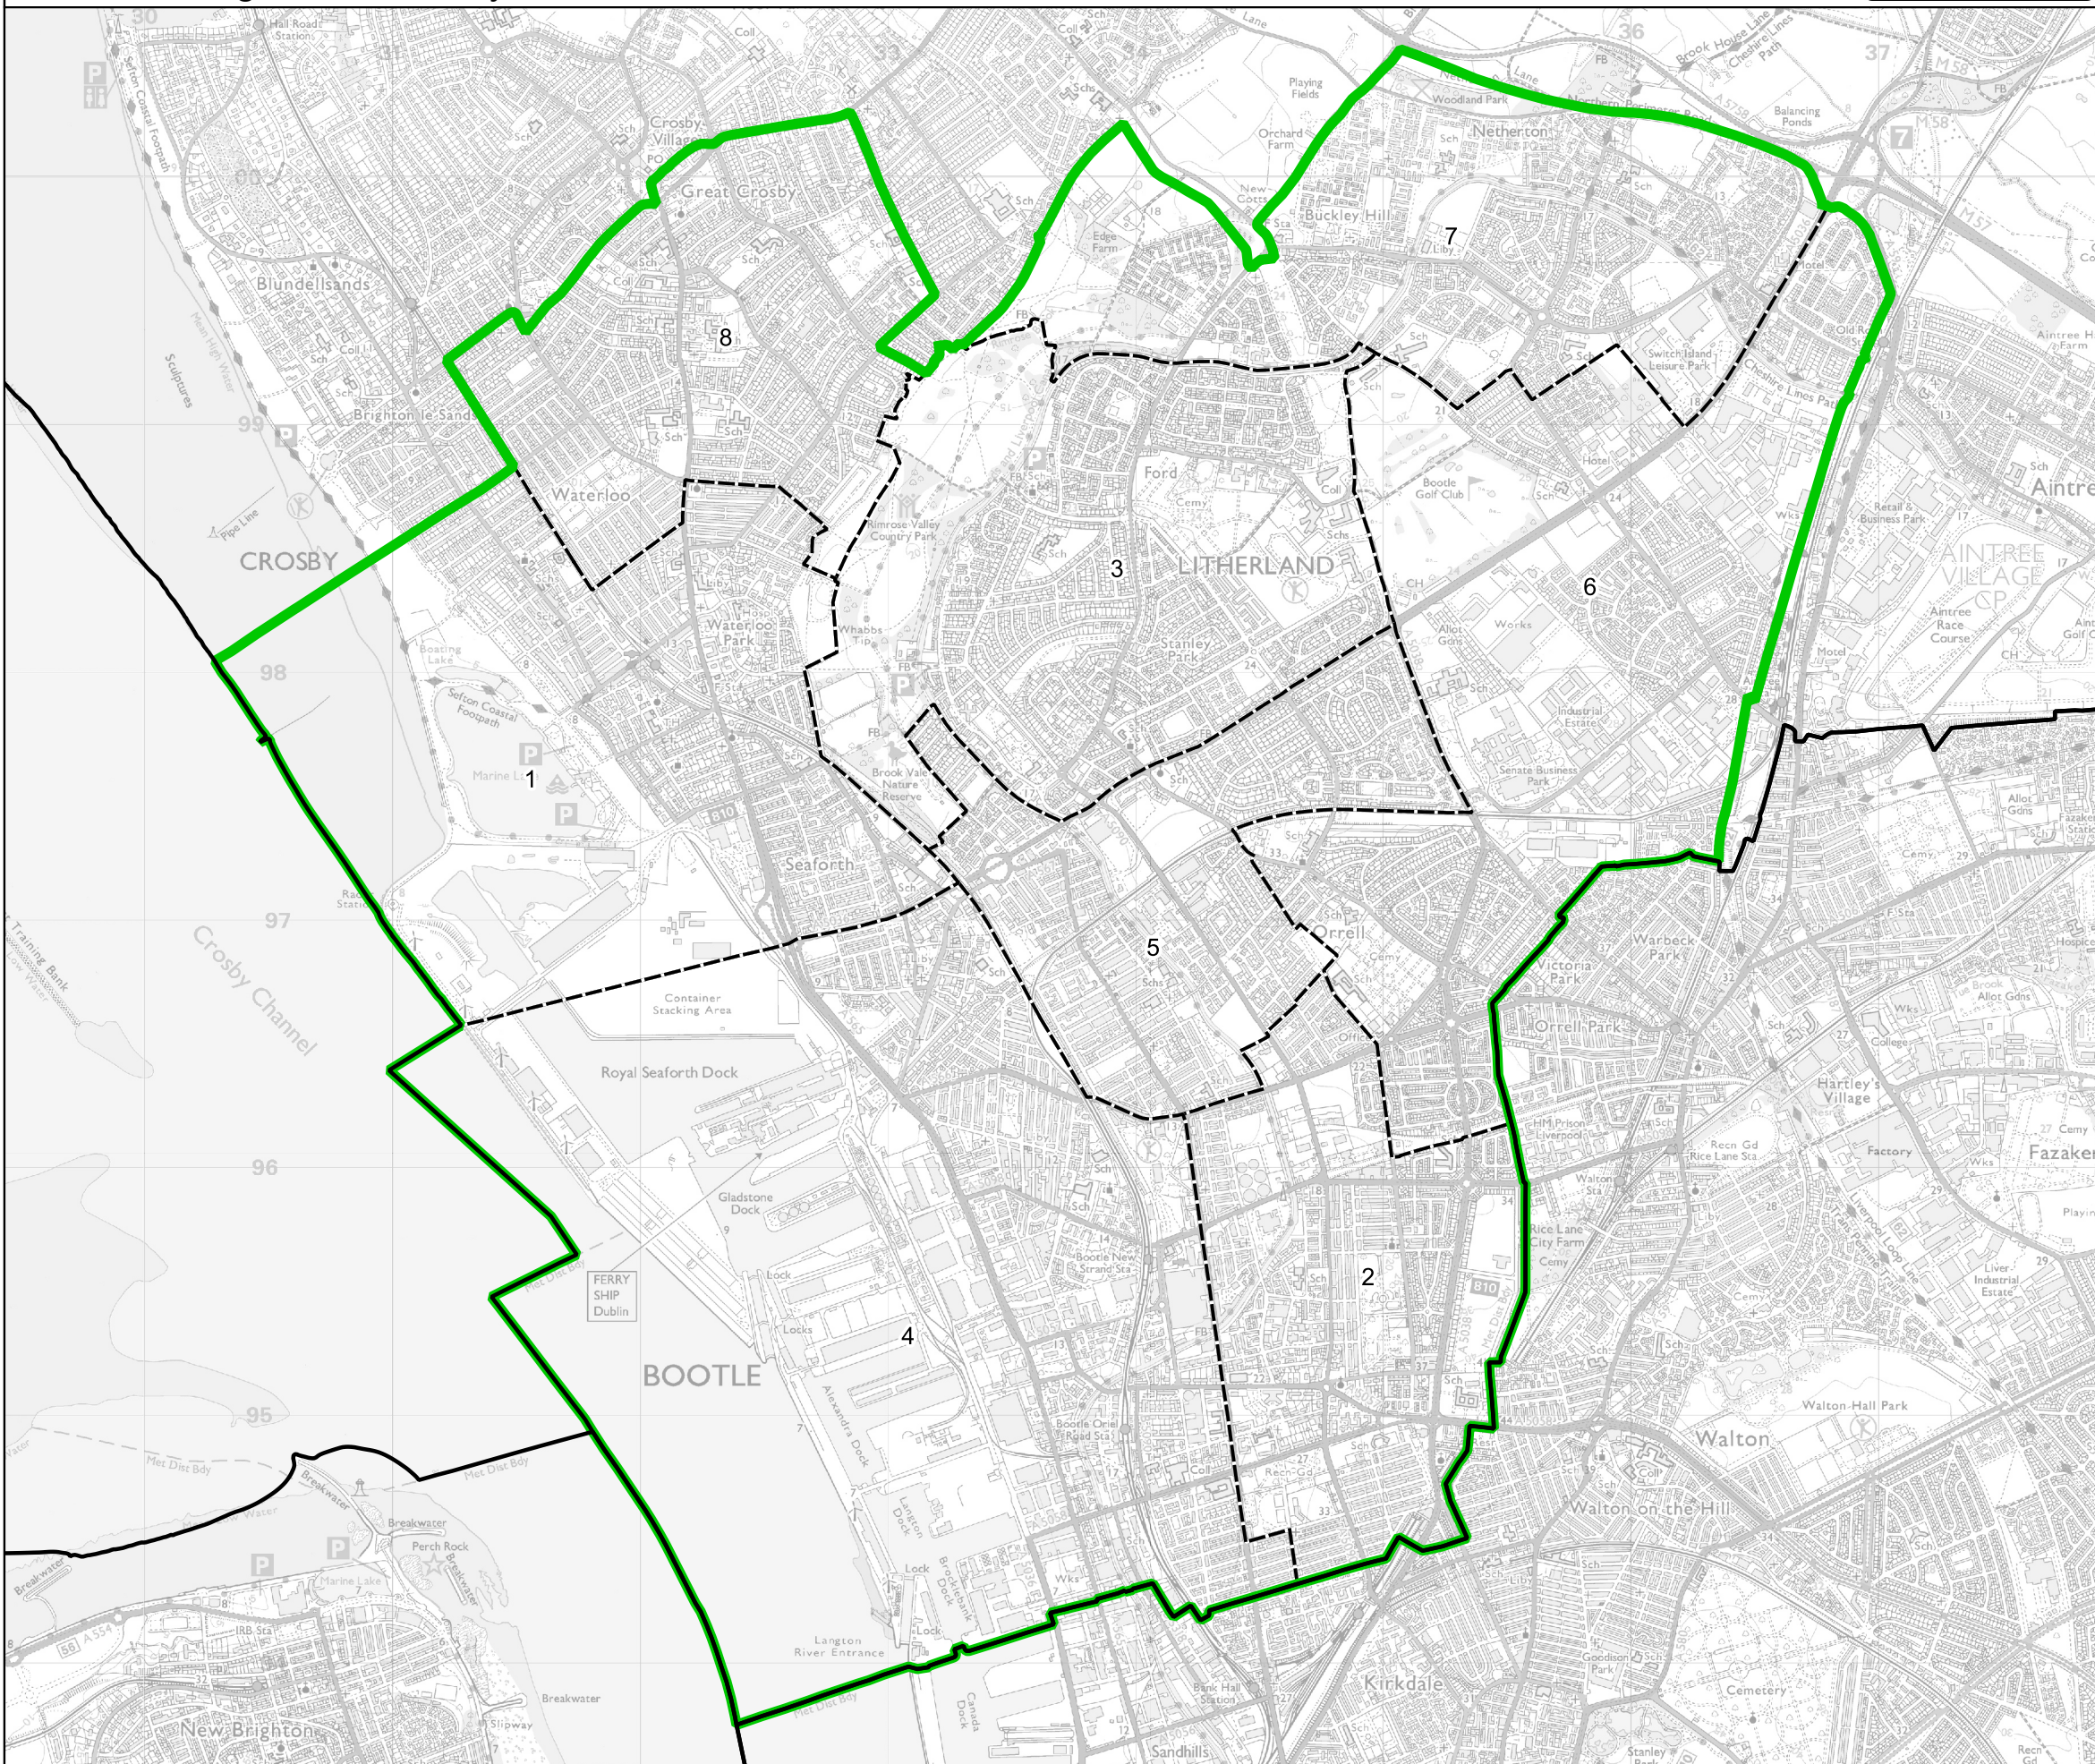

Boundary Commission for England - Final Recommendations for the North West Region

Bootle Borough Constituency - Electorate 75,194

- Wards:
- 1 Church
 - 2 Derby
 - 3 Ford
 - 4 Linacre
 - 5 Litherland
 - 6 Netherton and Orrell
 - 7 St. Oswald
 - 8 Victoria

- Constituency
- Local Authorities
- Wards

© Crown copyright and database rights 2023 OS 100018289. You are permitted to use this data solely to enable you to respond to, or interact with, the organisation that provided you with the data. You are not permitted to copy, sub-licence, distribute or sell any of this data to third parties in any form. Third party rights to enforce the terms of this licence shall be reserved to OS.