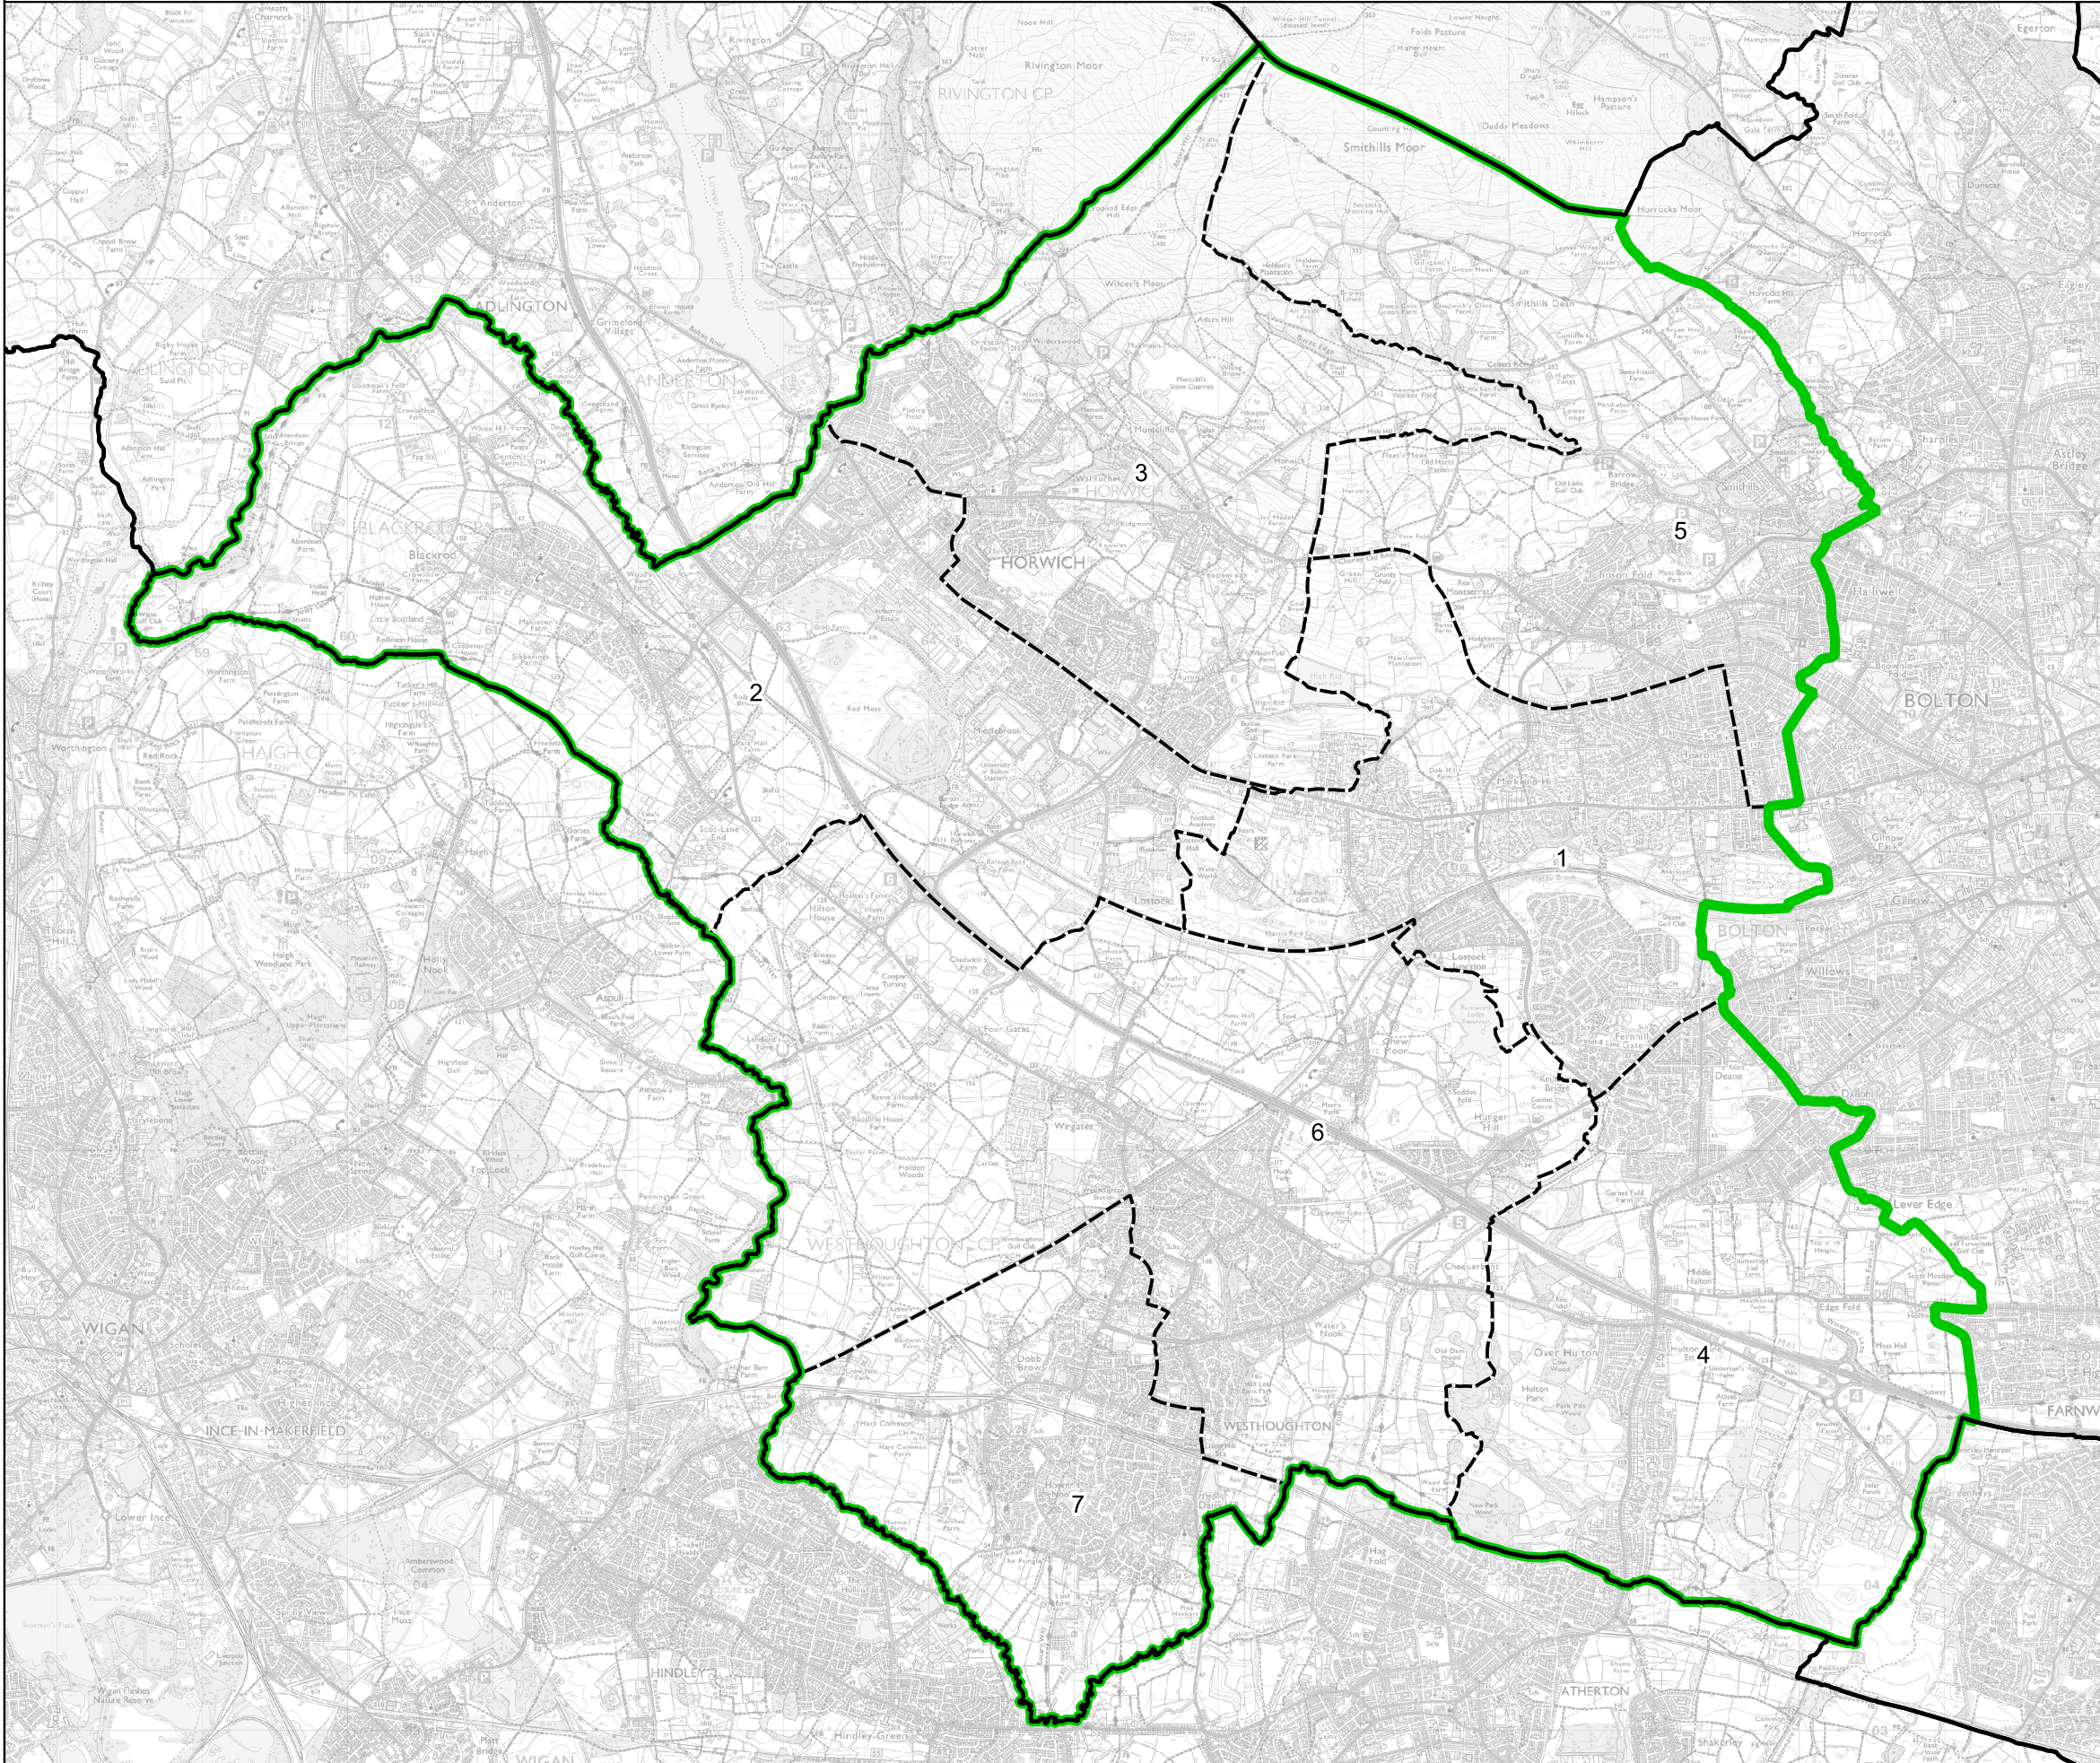

# Boundary Commission for England - Final Recommendations for the North West Region

## Bolton West County Constituency - Electorate 72,125

- Wards:
- 1 Heaton and Lostock
  - 2 Horwich and Blackrod
  - 3 Horwich North East
  - 4 Hulton
  - 5 Smithills
  - 6 Westhoughton North and Chew Moor
  - 7 Westhoughton South