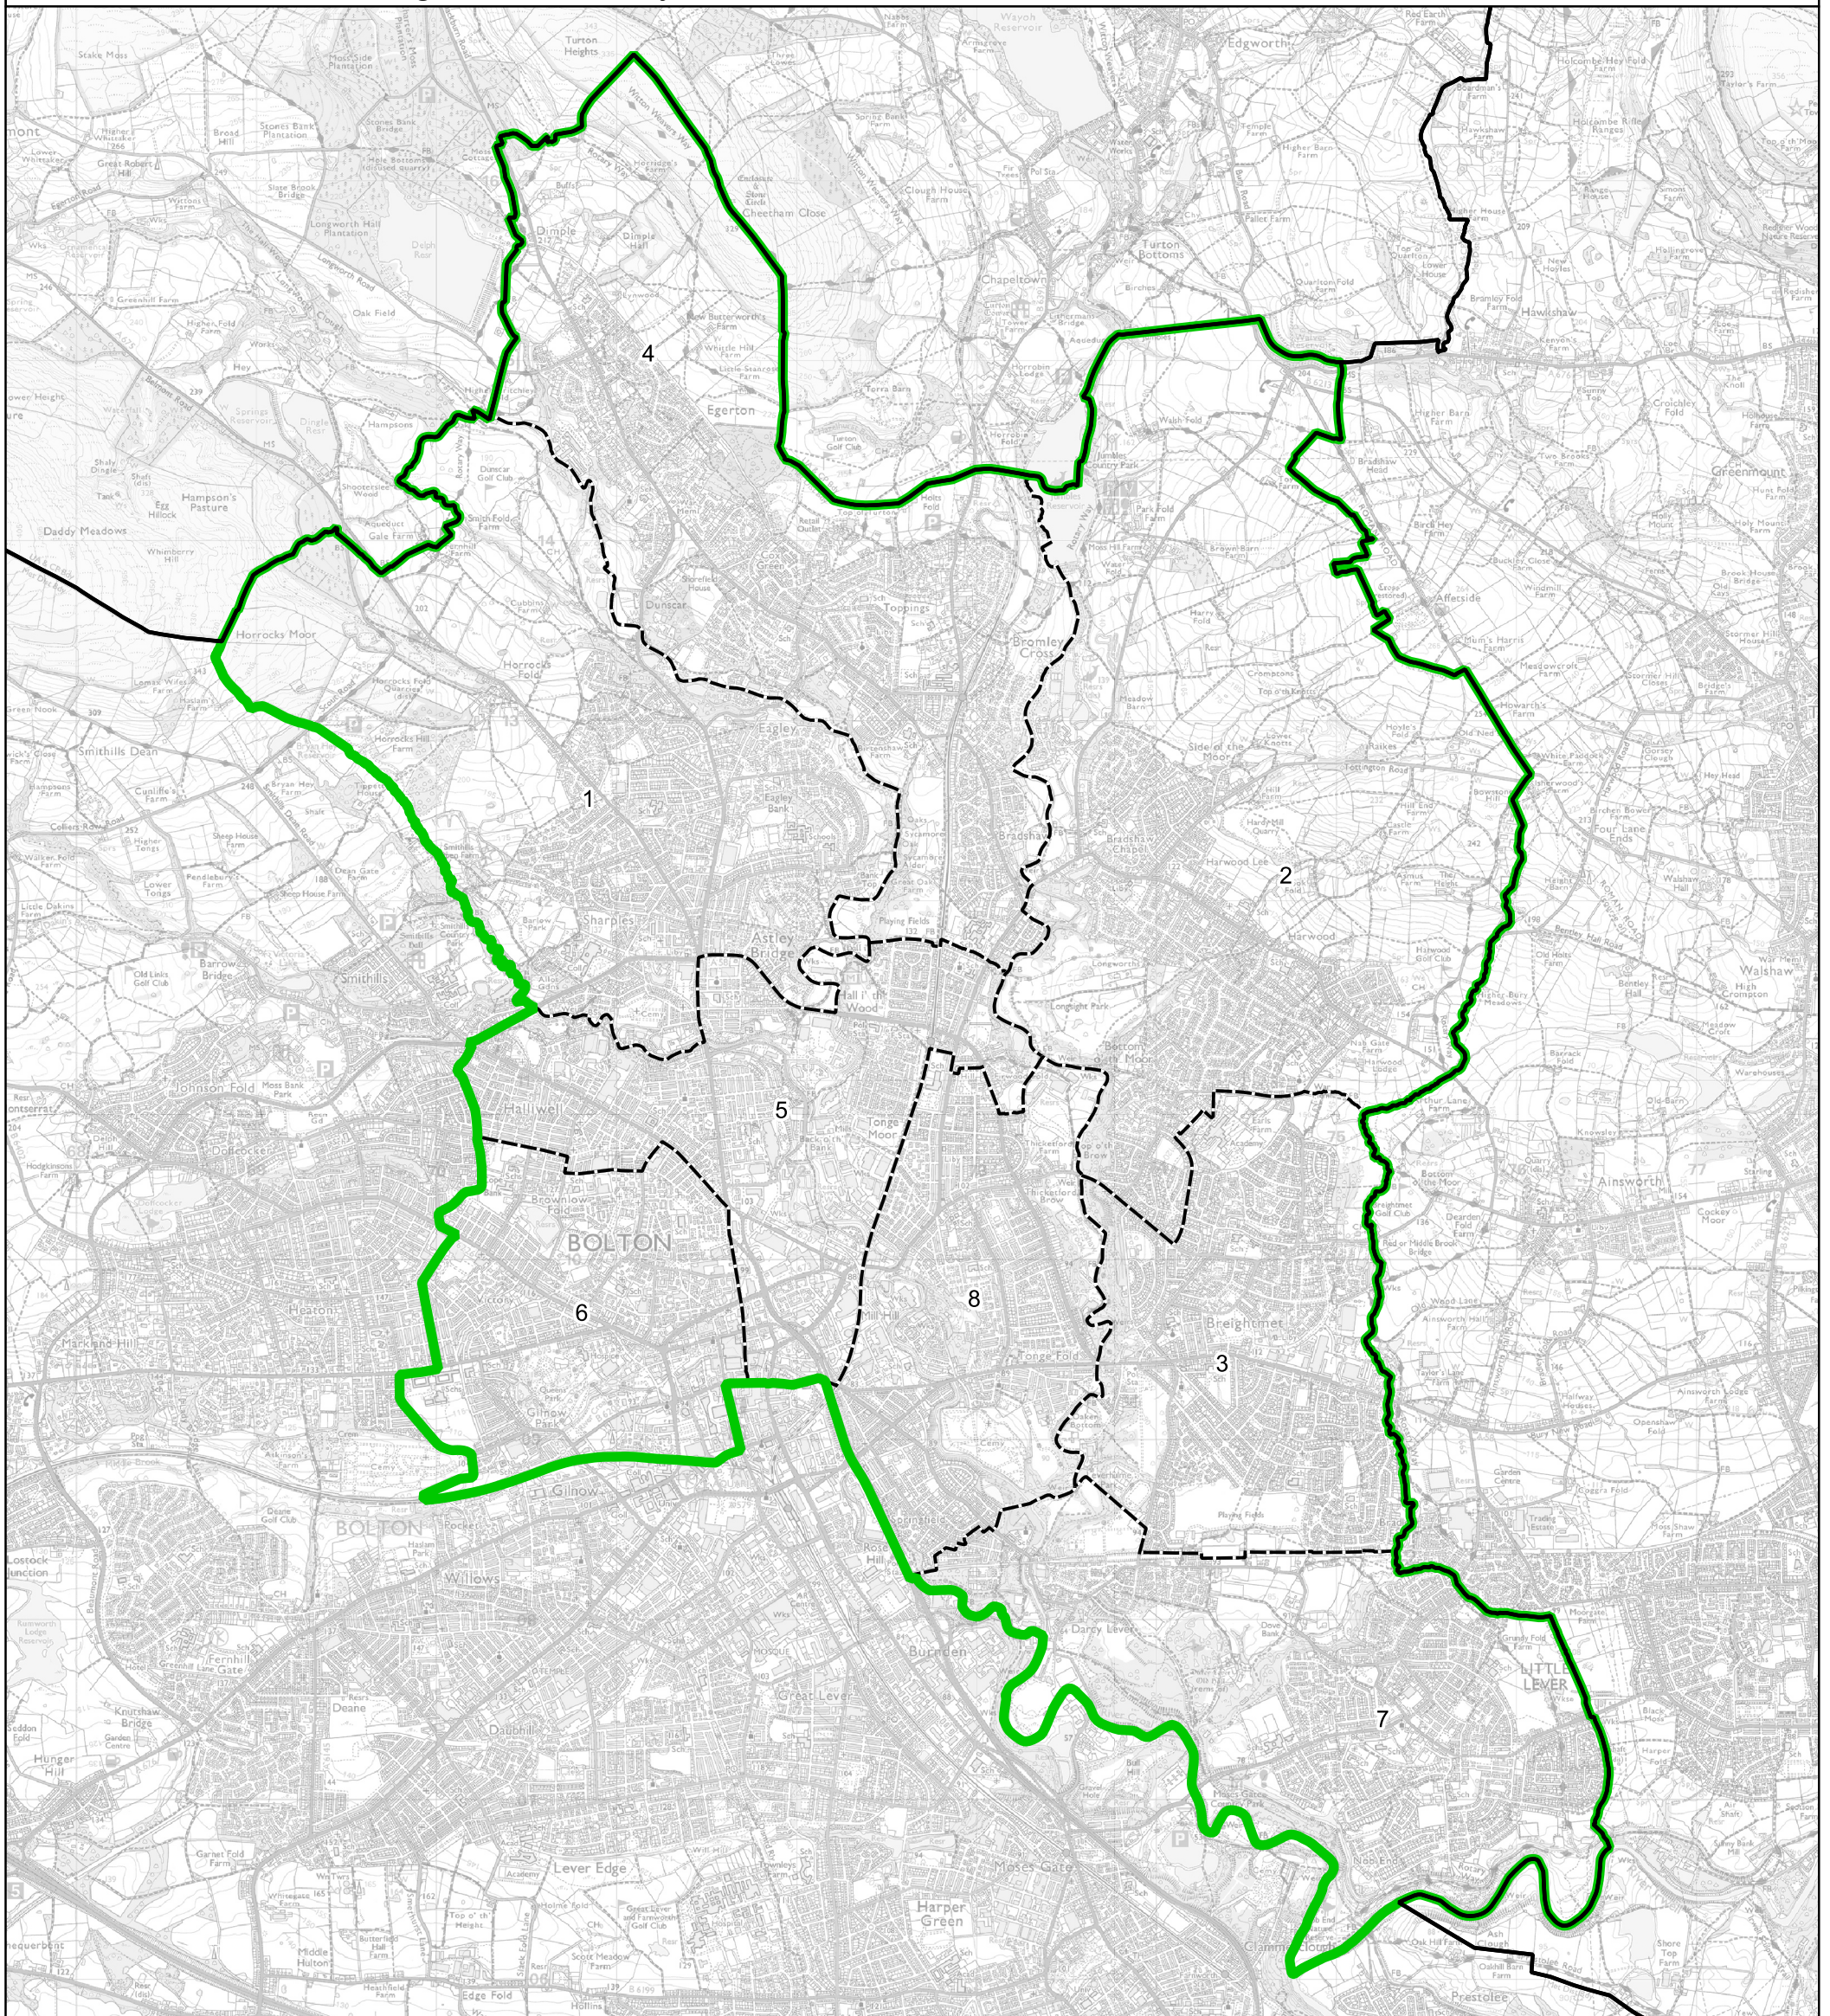

Boundary Commission for England - Final Recommendations for the North West Region
 Bolton North East Borough Constituency - Electorate 77,020

Wards:

- 1 Astley Bridge
- 2 Bradshaw
- 3 Brightmet
- 4 Bromley Cross
- 5 Crompton
- 6 Halliwell
- 7 Little Lever and Darcy Lever
- 8 Tonge with the Haulgh

- Constituency
- Local Authorities
- Wards

© Crown copyright and database rights 2023 OS 100018289. You are permitted to use this data solely to enable you to respond to, or interact with, the organisation that provided you with the data. You are not permitted to copy, sub-licence, distribute or sell any of this data to third parties in any form. Third party rights to enforce the terms of this licence shall be reserved to OS.