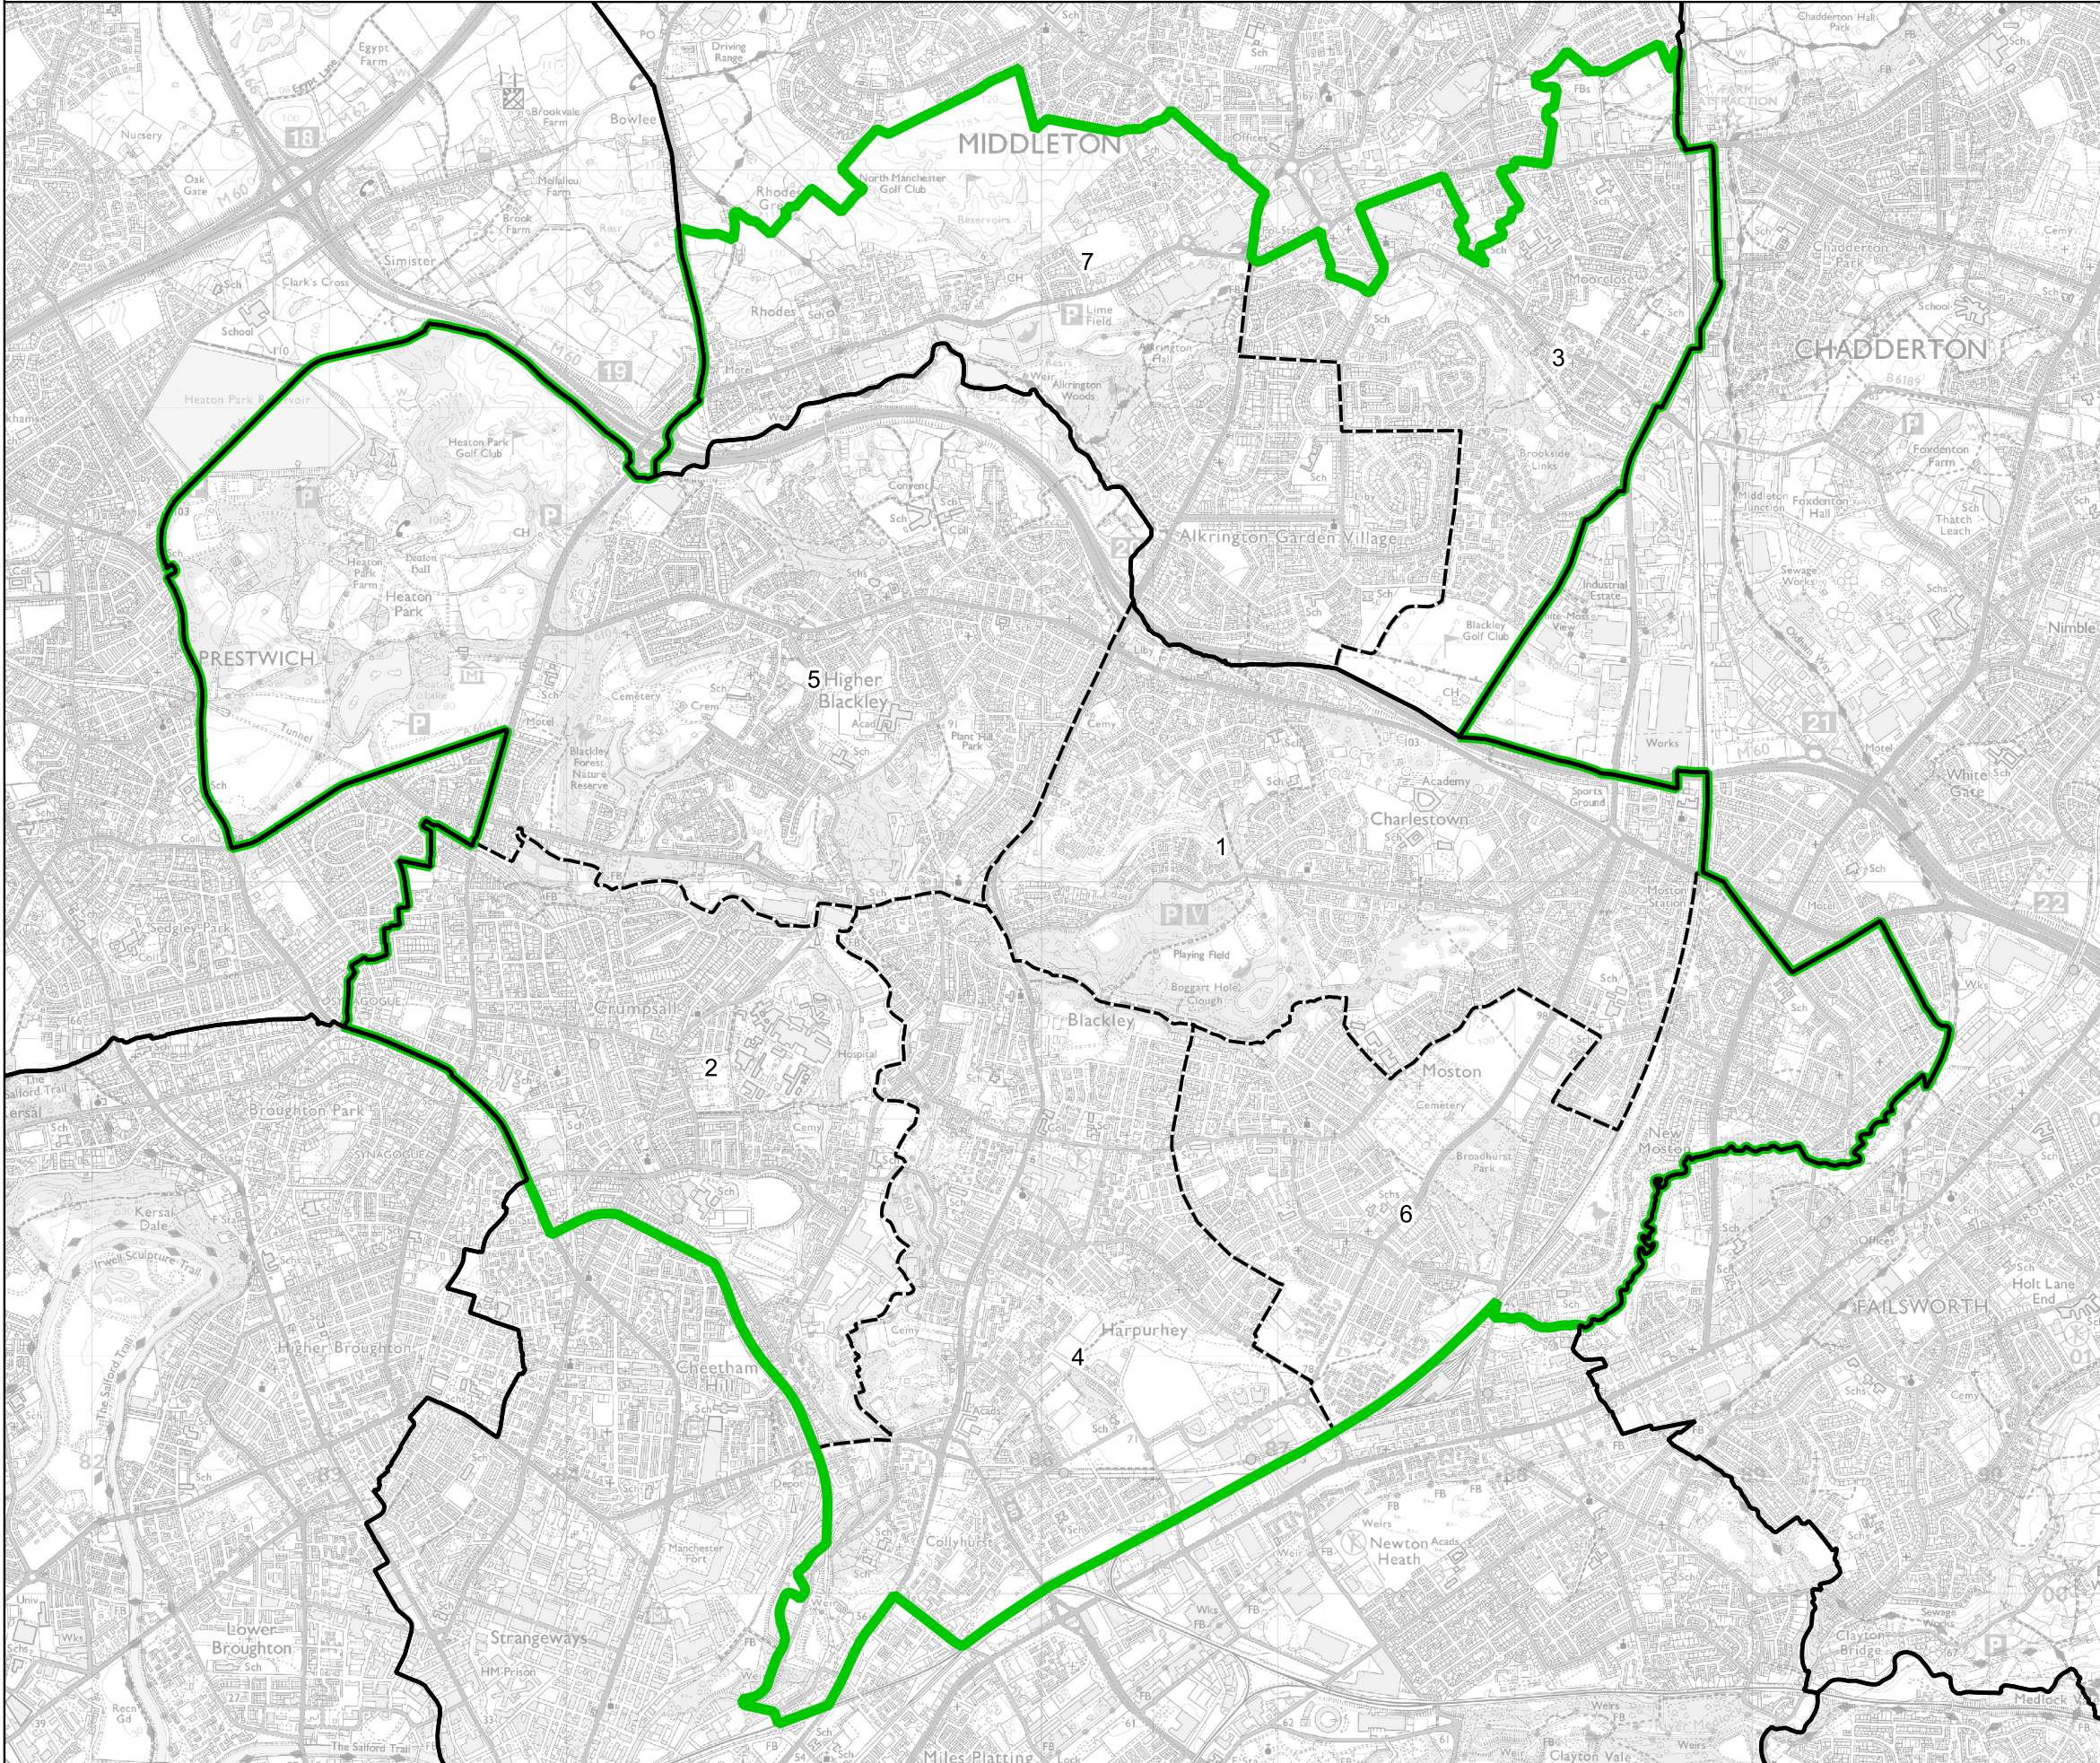

Boundary Commission for England - Final Recommendations for the North West Region

Blackley and Middleton South Borough Constituency - Electorate 71,375

Wards:

- 1 Charlestown
- 2 Crumpsall
- 3 East Middleton
- 4 Harpurhey
- 5 Higher Blackley
- 6 Moston
- 7 South Middleton

- Constituency
- Local Authorities
- Wards

© Crown copyright and database rights 2023 OS 100018289. You are permitted to use this data solely to enable you to respond to, or interact with, the organisation that provided you with the data. You are not permitted to copy, sub-licence, distribute or sell any of this data to third parties in any form. Third party rights to enforce the terms of this licence shall be reserved to OS.

Blackley and Middleton South Borough Constituency