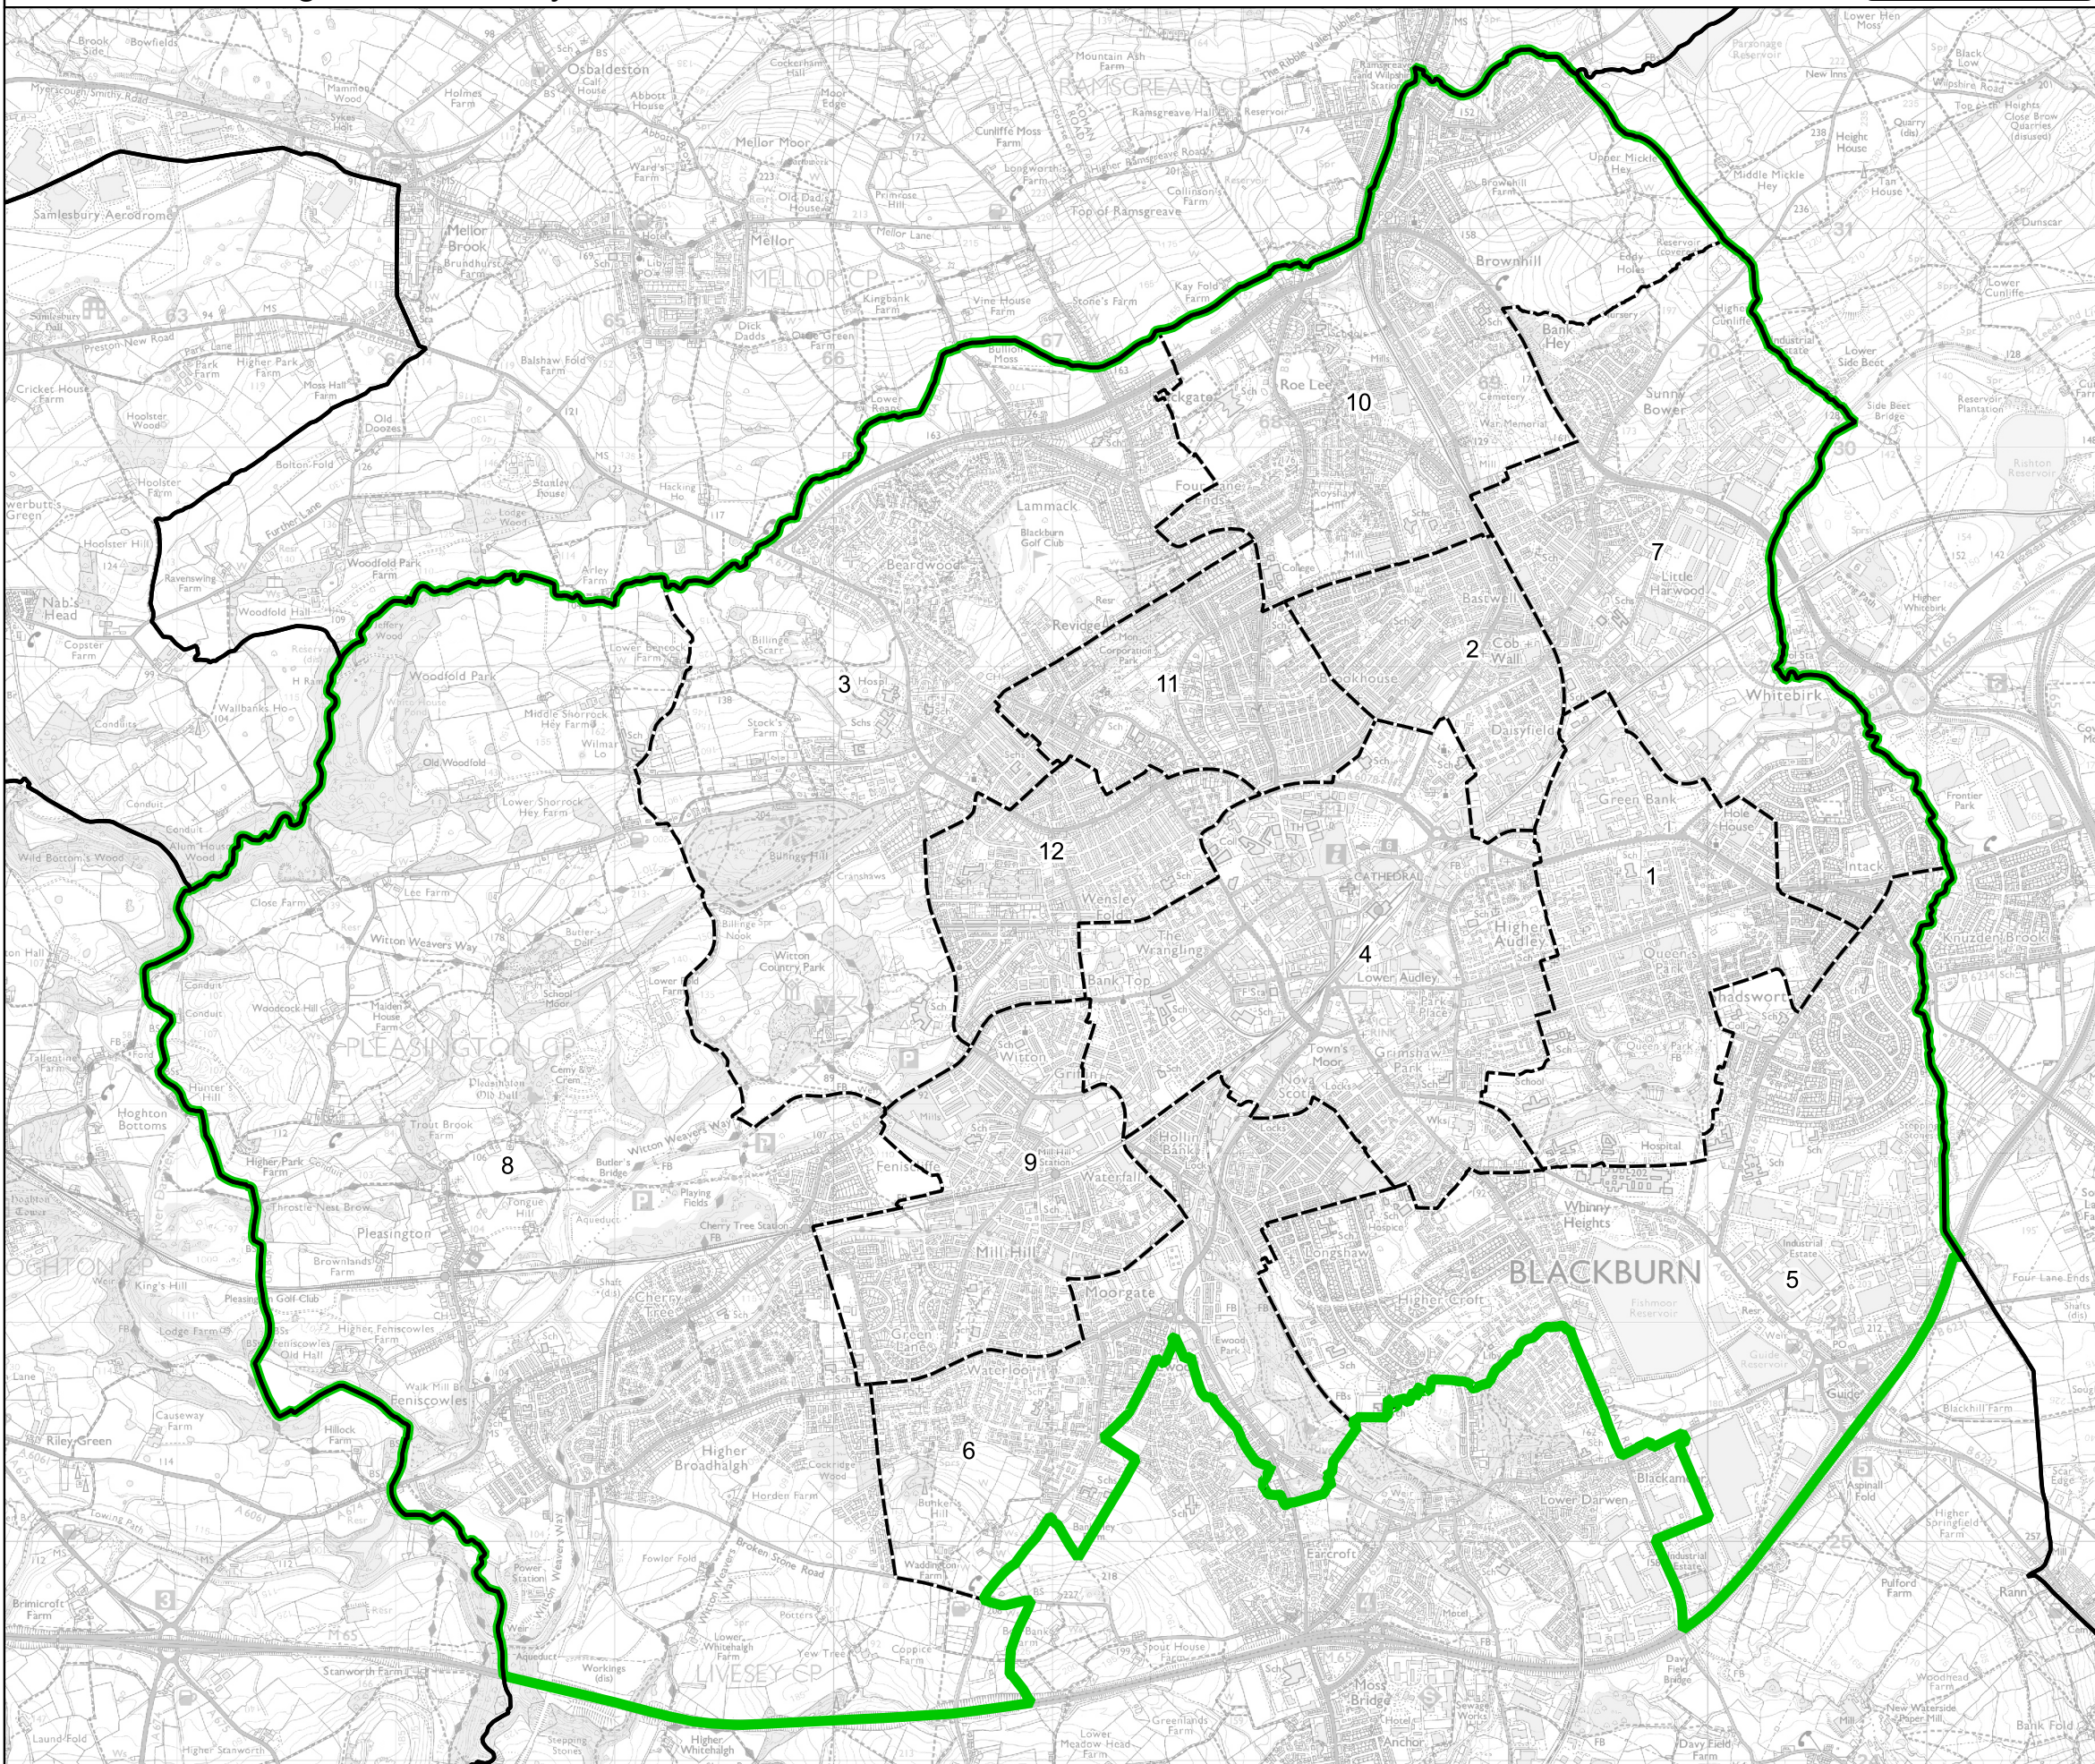

# Boundary Commission for England - Final Recommendations for the North West Region

## Blackburn Borough Constituency - Electorate 70,586

Wards:

- 1 Audley & Queen's Park
- 2 Bastwell & Daisyfield
- 3 Billinge & Beardwood
- 4 Blackburn Central
- 5 Blackburn South East
- 6 Ewood
- 7 Little Harwood & Whitebirk
- 8 Livesey with Pleasington
- 9 Mill Hill & Moorgate
- 10 Roe Lee
- 11 Shear Brow & Corporation Park
- 12 Wensley Fold

- Constituency
- Local Authorities
- Wards

0 0.4 0.8 km

© Crown copyright and database rights 2023 OS 100018289. You are permitted to use this data solely to enable you to respond to, or interact with, the organisation that provided you with the data. You are not permitted to copy, sub-licence, distribute or sell any of this data to third parties in any form. Third party rights to enforce the terms of this licence shall be reserved to OS.