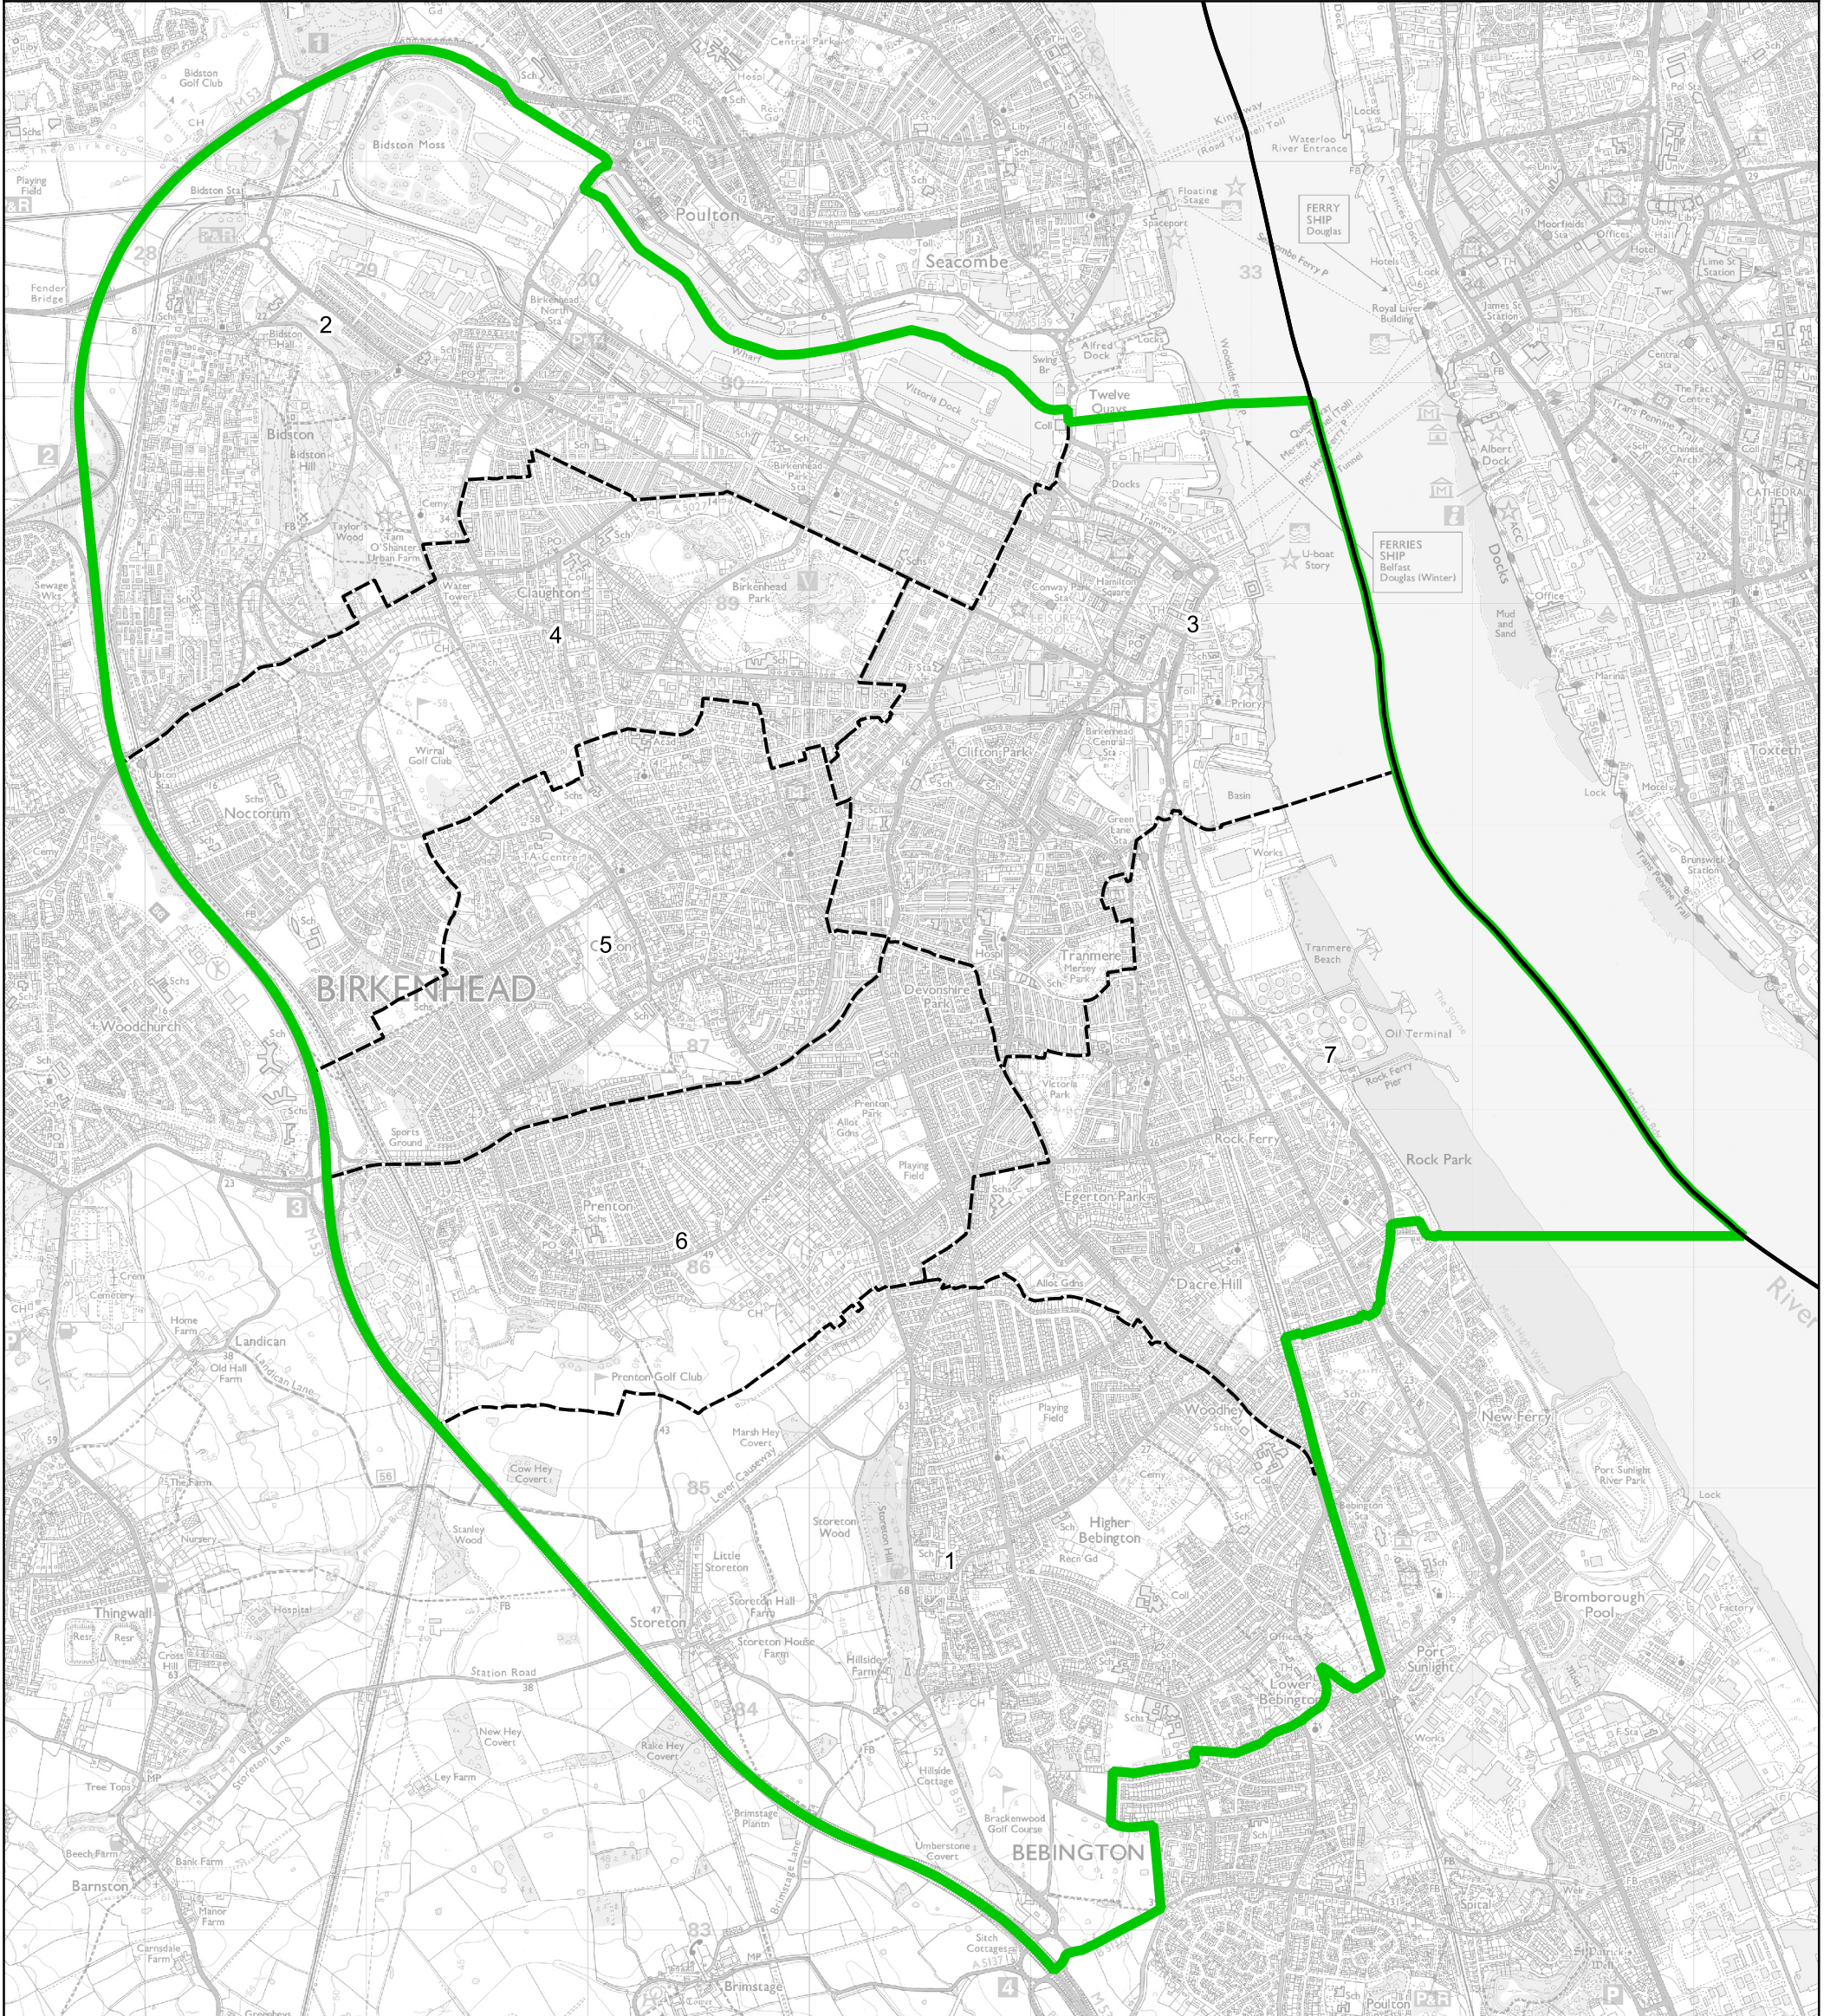

Boundary Commission for England - Final Recommendations for the North West Region

Birkenhead Borough Constituency - Electorate 76,271

Wards:

- 1 Bebington
- 2 Bidston and St. James
- 3 Birkenhead and Tranmere
- 4 Cloughton
- 5 Oxton
- 6 Prenton
- 7 Rock Ferry

-  Constituency
-  Local Authorities
-  Wards

© Crown copyright and database rights 2023 OS 100018289. You are permitted to use this data solely to enable you to respond to, or interact with, the organisation that provided you with the data. You are not permitted to copy, sub-licence, distribute or sell any of this data to third parties in any form. Third party rights to enforce the terms of this licence shall be reserved to OS.