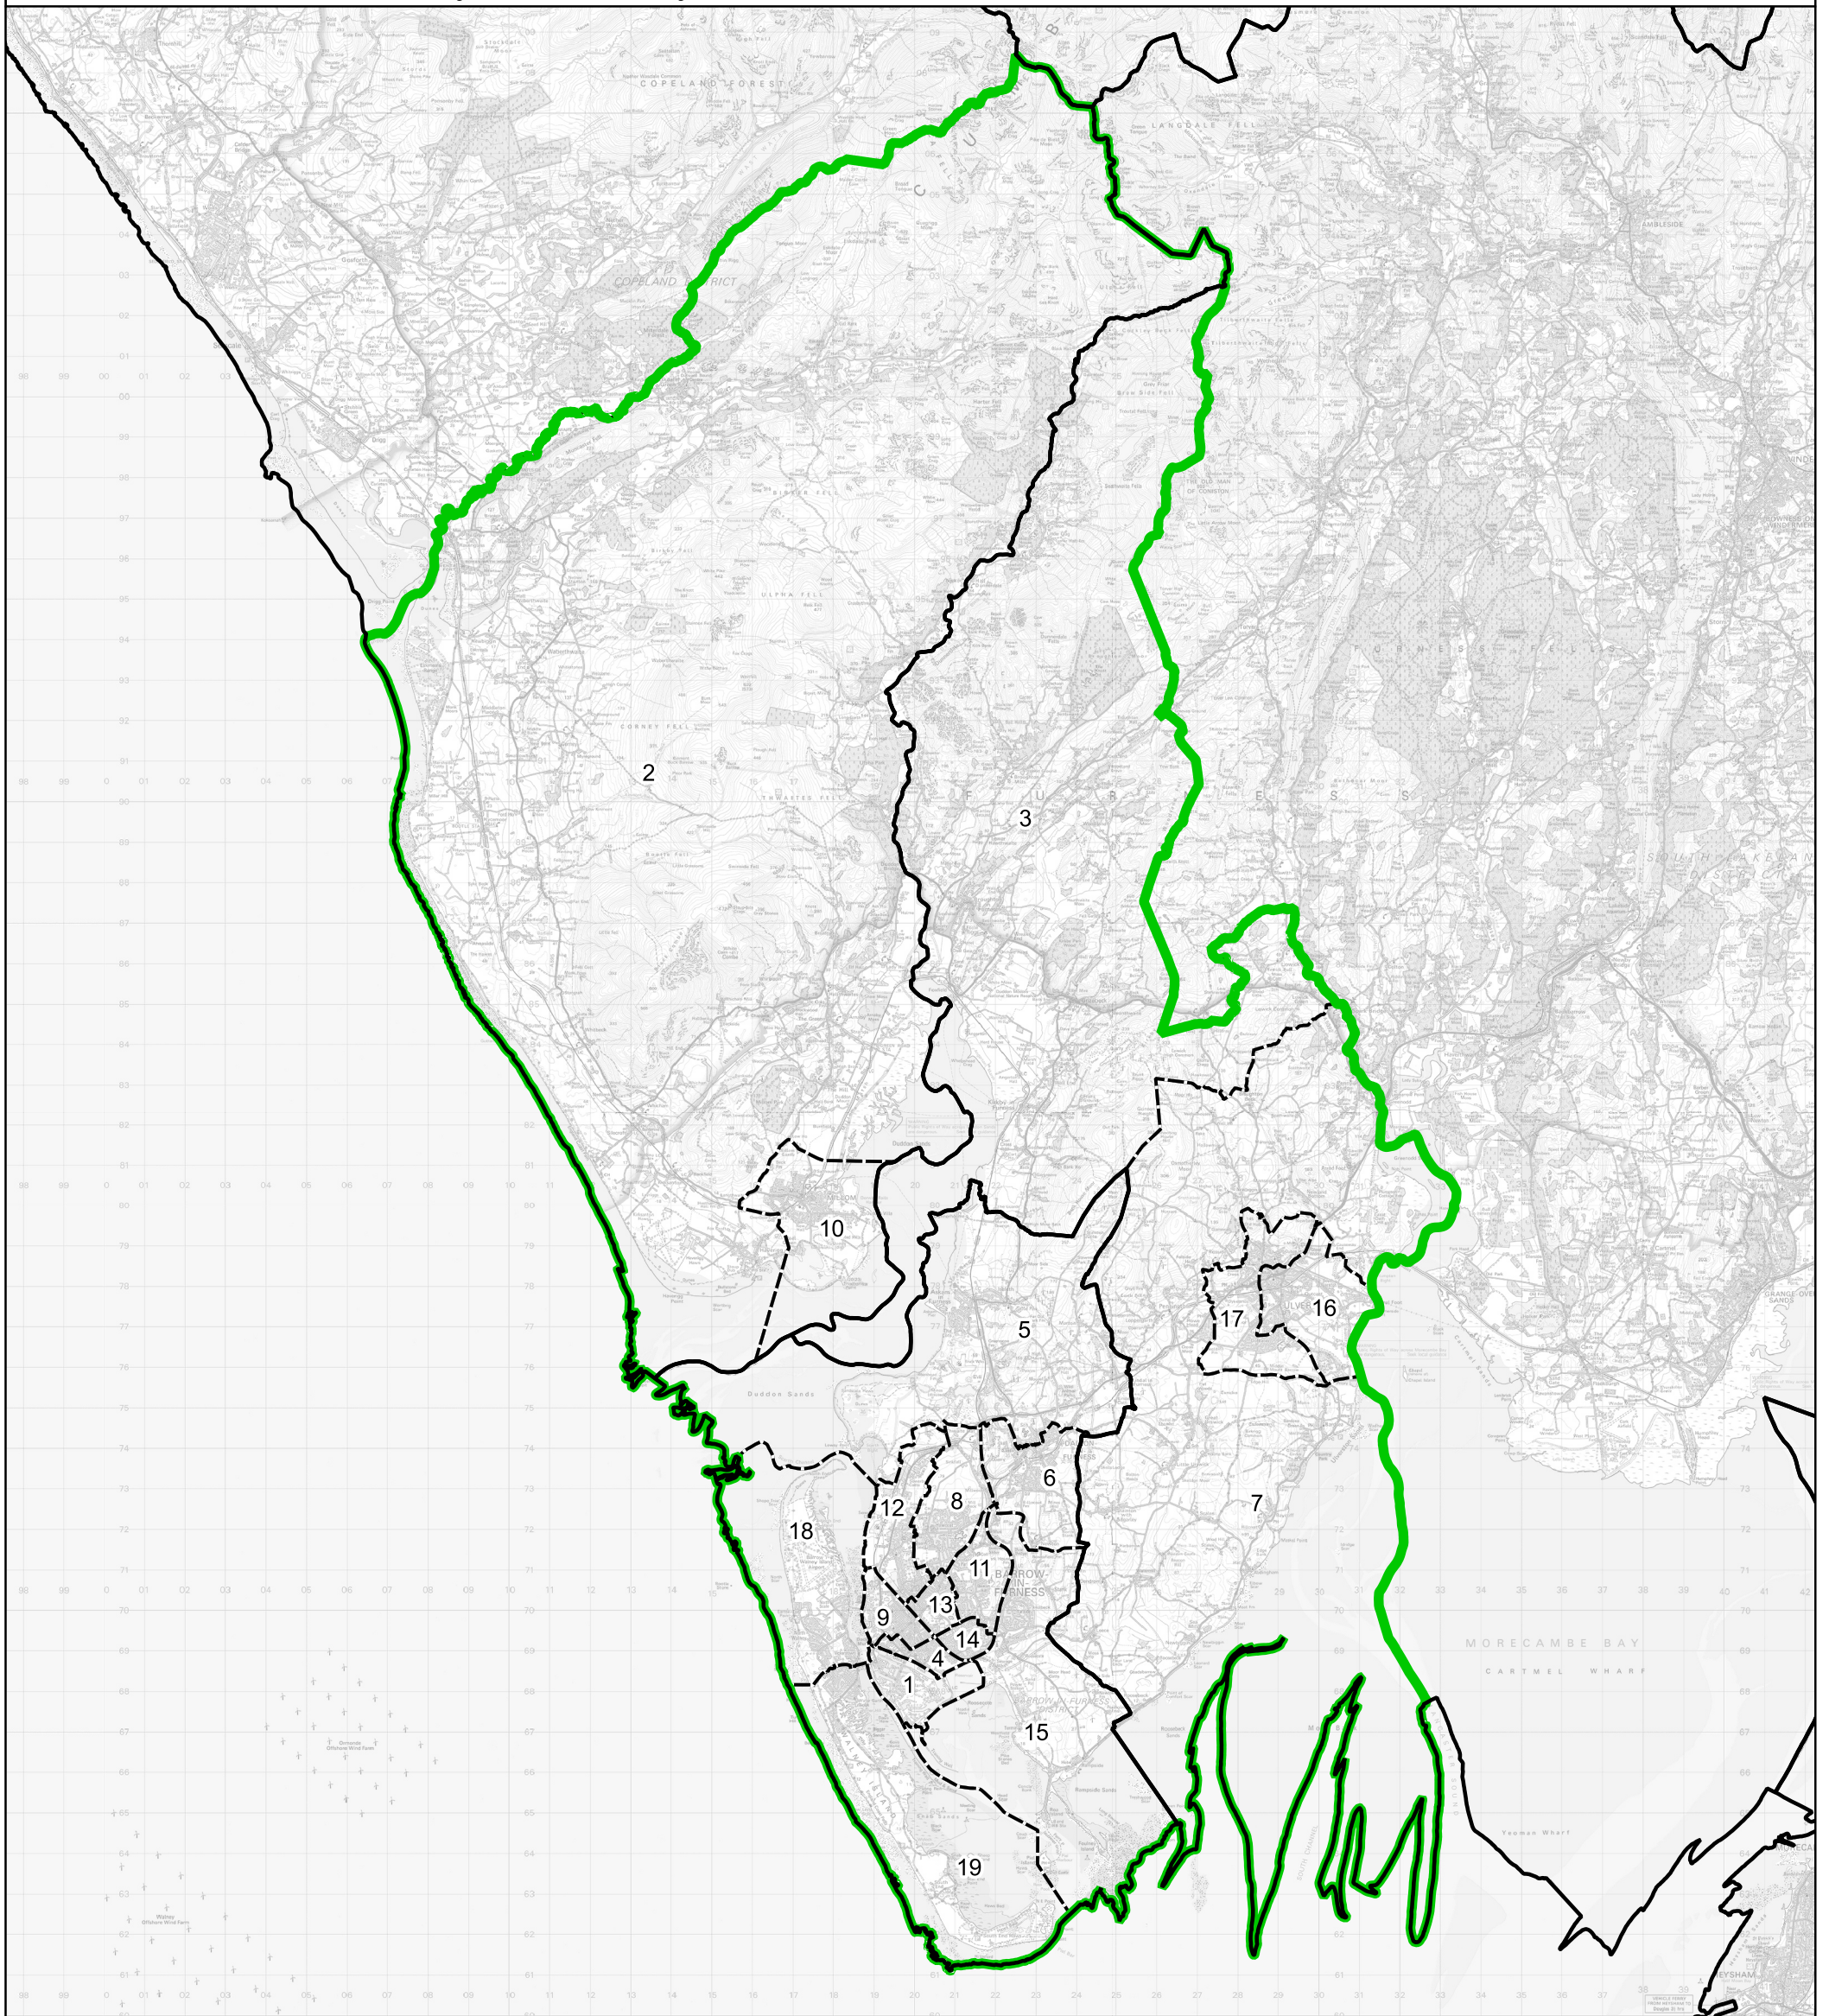

Boundary Commission for England - Final Recommendations for the North West Region  
 Barrow and Furness County Constituency - Electorate 76,603

Wards:

1 Barrow Island	8 Hawcoat	16 Ulverston East
2 Black Combe & Scafell	9 Hindpool	17 Ulverston West
3 Broughton & Coniston (Part)	10 Millom	18 Walney North
4 Central	11 Newbarns	19 Walney South
5 Dalton North	12 Ormsgill	
6 Dalton South	13 Parkside	
7 Furness Peninsula	14 Risedale	
	15 Roosecote	

- Constituency
- Local Authorities
- Wards

© Crown copyright and database rights 2023 OS 100018289. You are permitted to use this data solely to enable you to respond to, or interact with, the organisation that provided you with the data. You are not permitted to copy, sub-licence, distribute or sell any of this data to third parties in any form. Third party rights to enforce the terms of this licence shall be reserved to OS.

# Barrow and Furness County Constituency