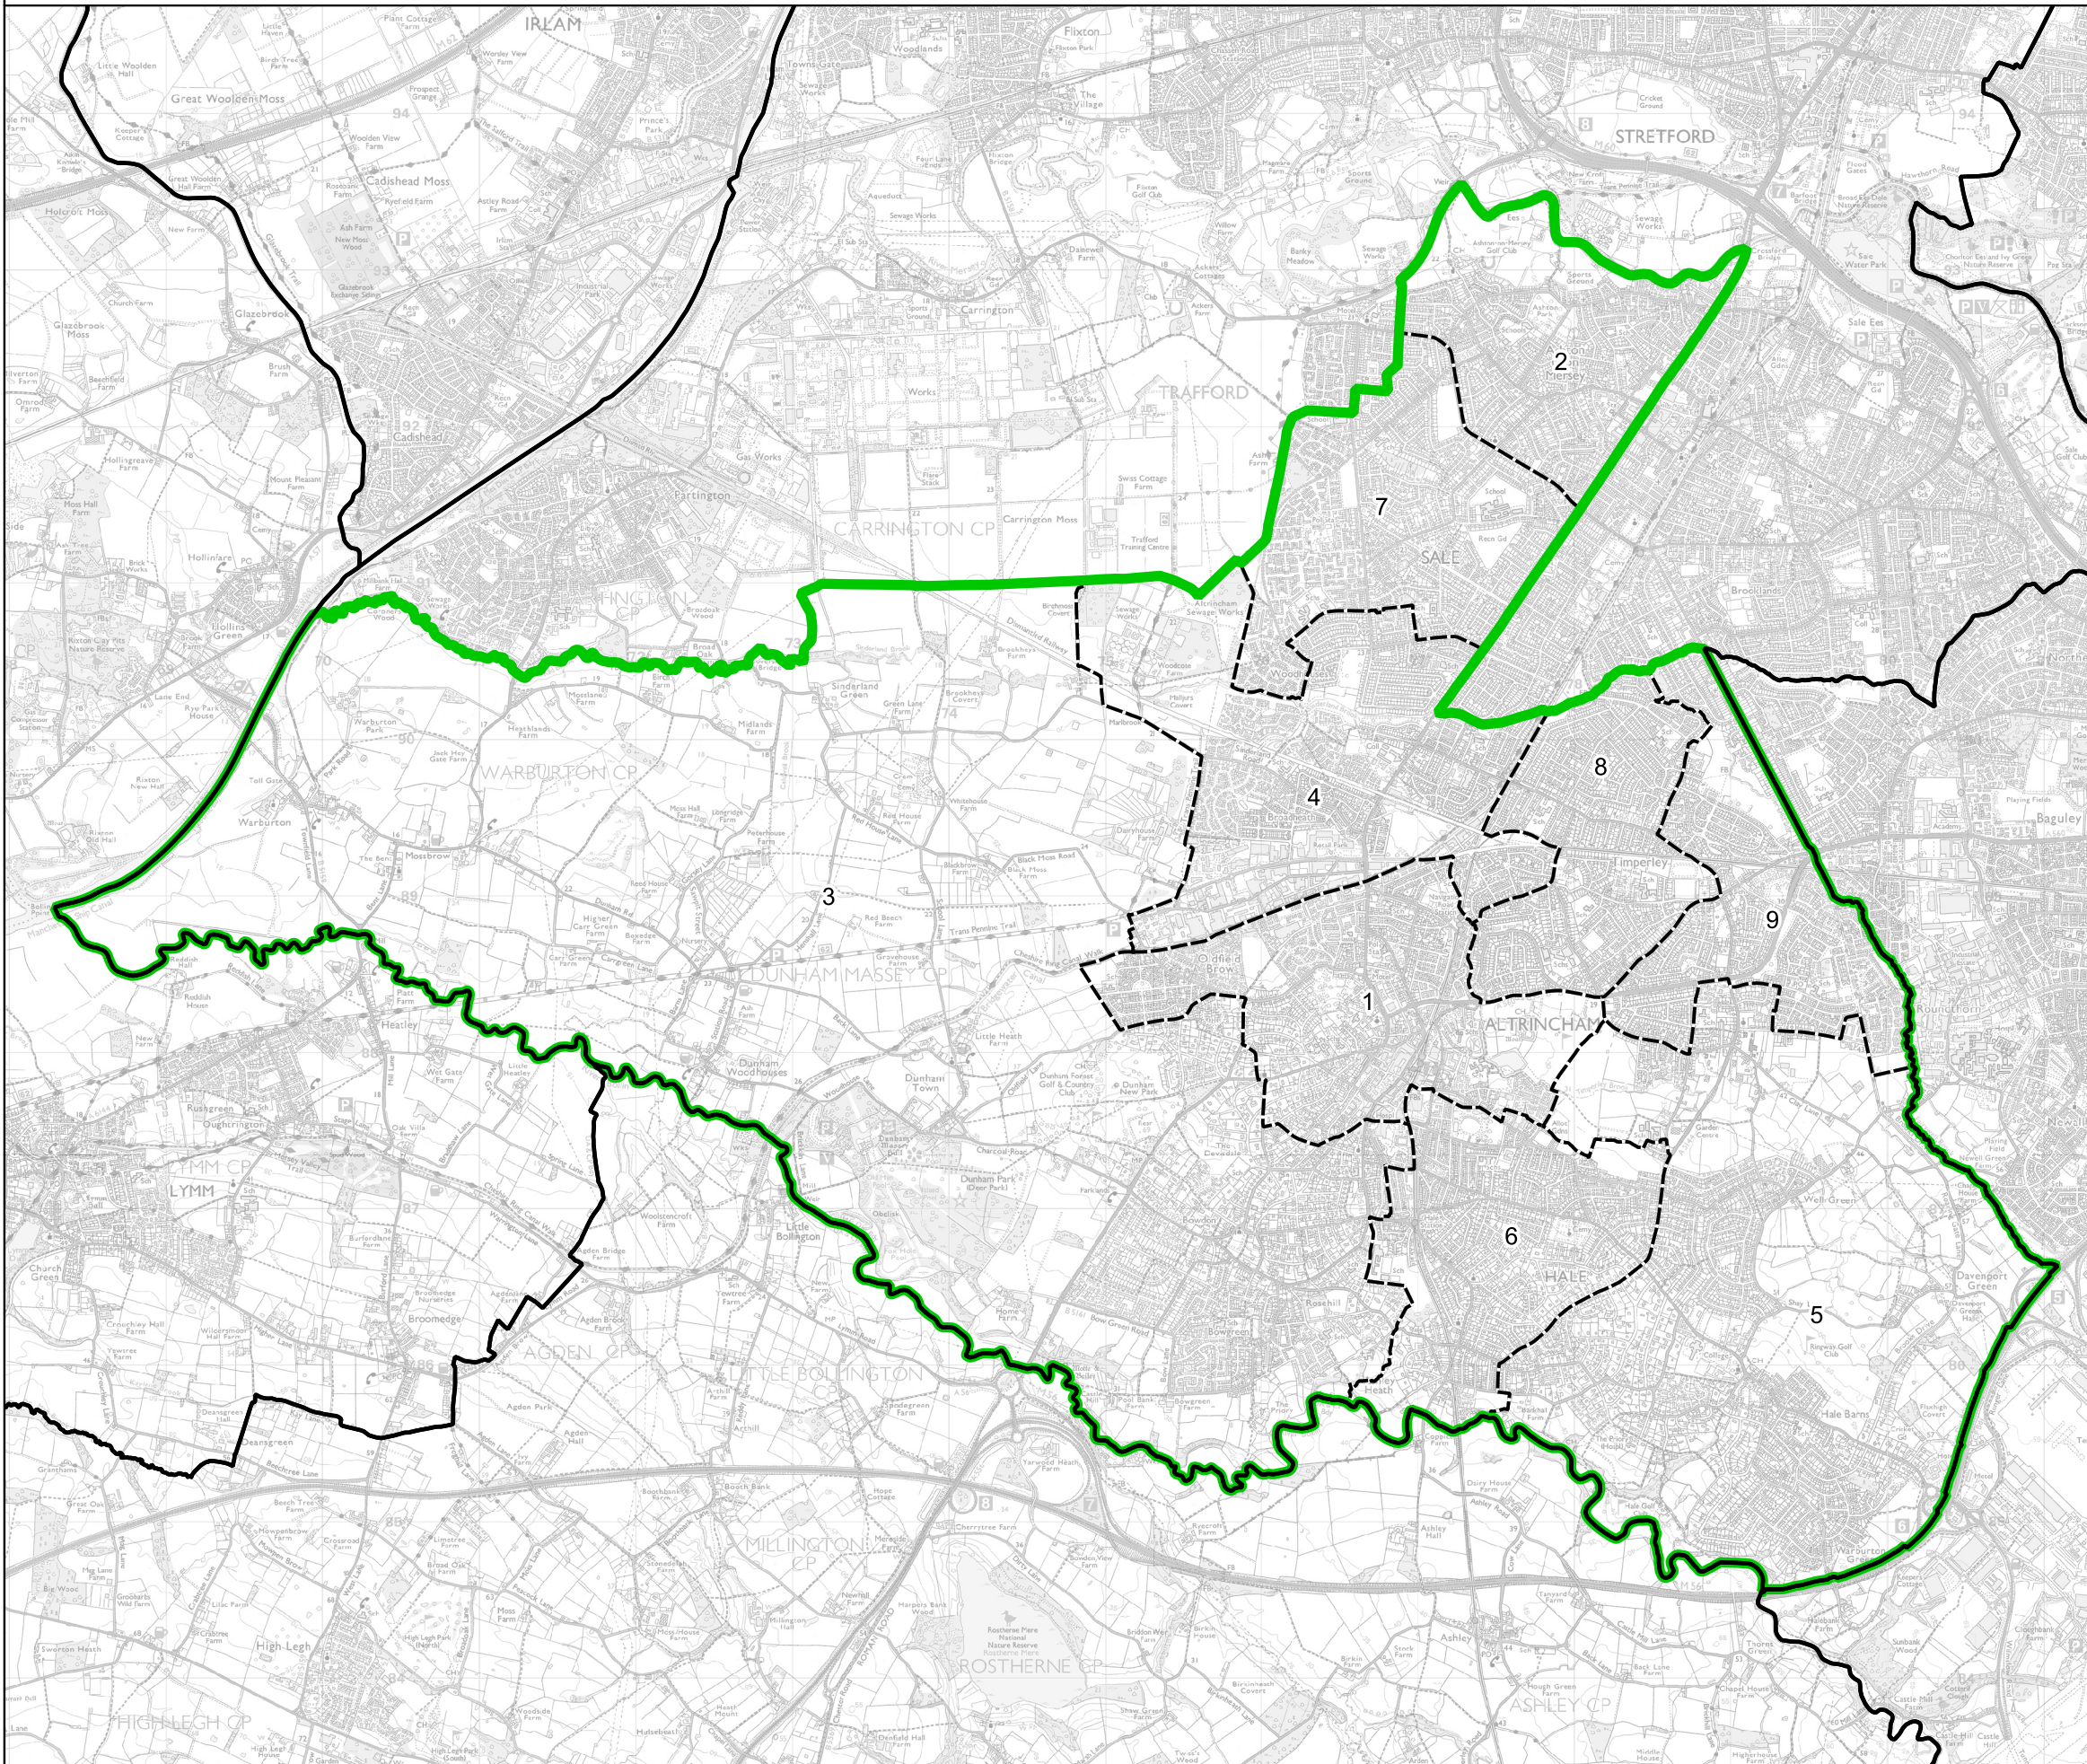

Boundary Commission for England - Final Recommendations for the North West Region

Altrincham and Sale West Borough Constituency - Electorate 73,934

Wards:

- 1 Altrincham
- 2 Ashton upon Mersey
- 3 Bowdon
- 4 Broadheath
- 5 Hale Barns
- 6 Hale Central
- 7 St. Mary's
- 8 Timperley
- 9 Village

-  Constituency
-  Local Authorities
-  Wards

0 0.6 1.2 km

© Crown copyright and database rights 2023 OS 100018289. You are permitted to use this data solely to enable you to respond to, or interact with, the organisation that provided you with the data. You are not permitted to copy, sub-licence, distribute or sell any of this data to third parties in any form. Third party rights to enforce the terms of this licence shall be reserved to OS.