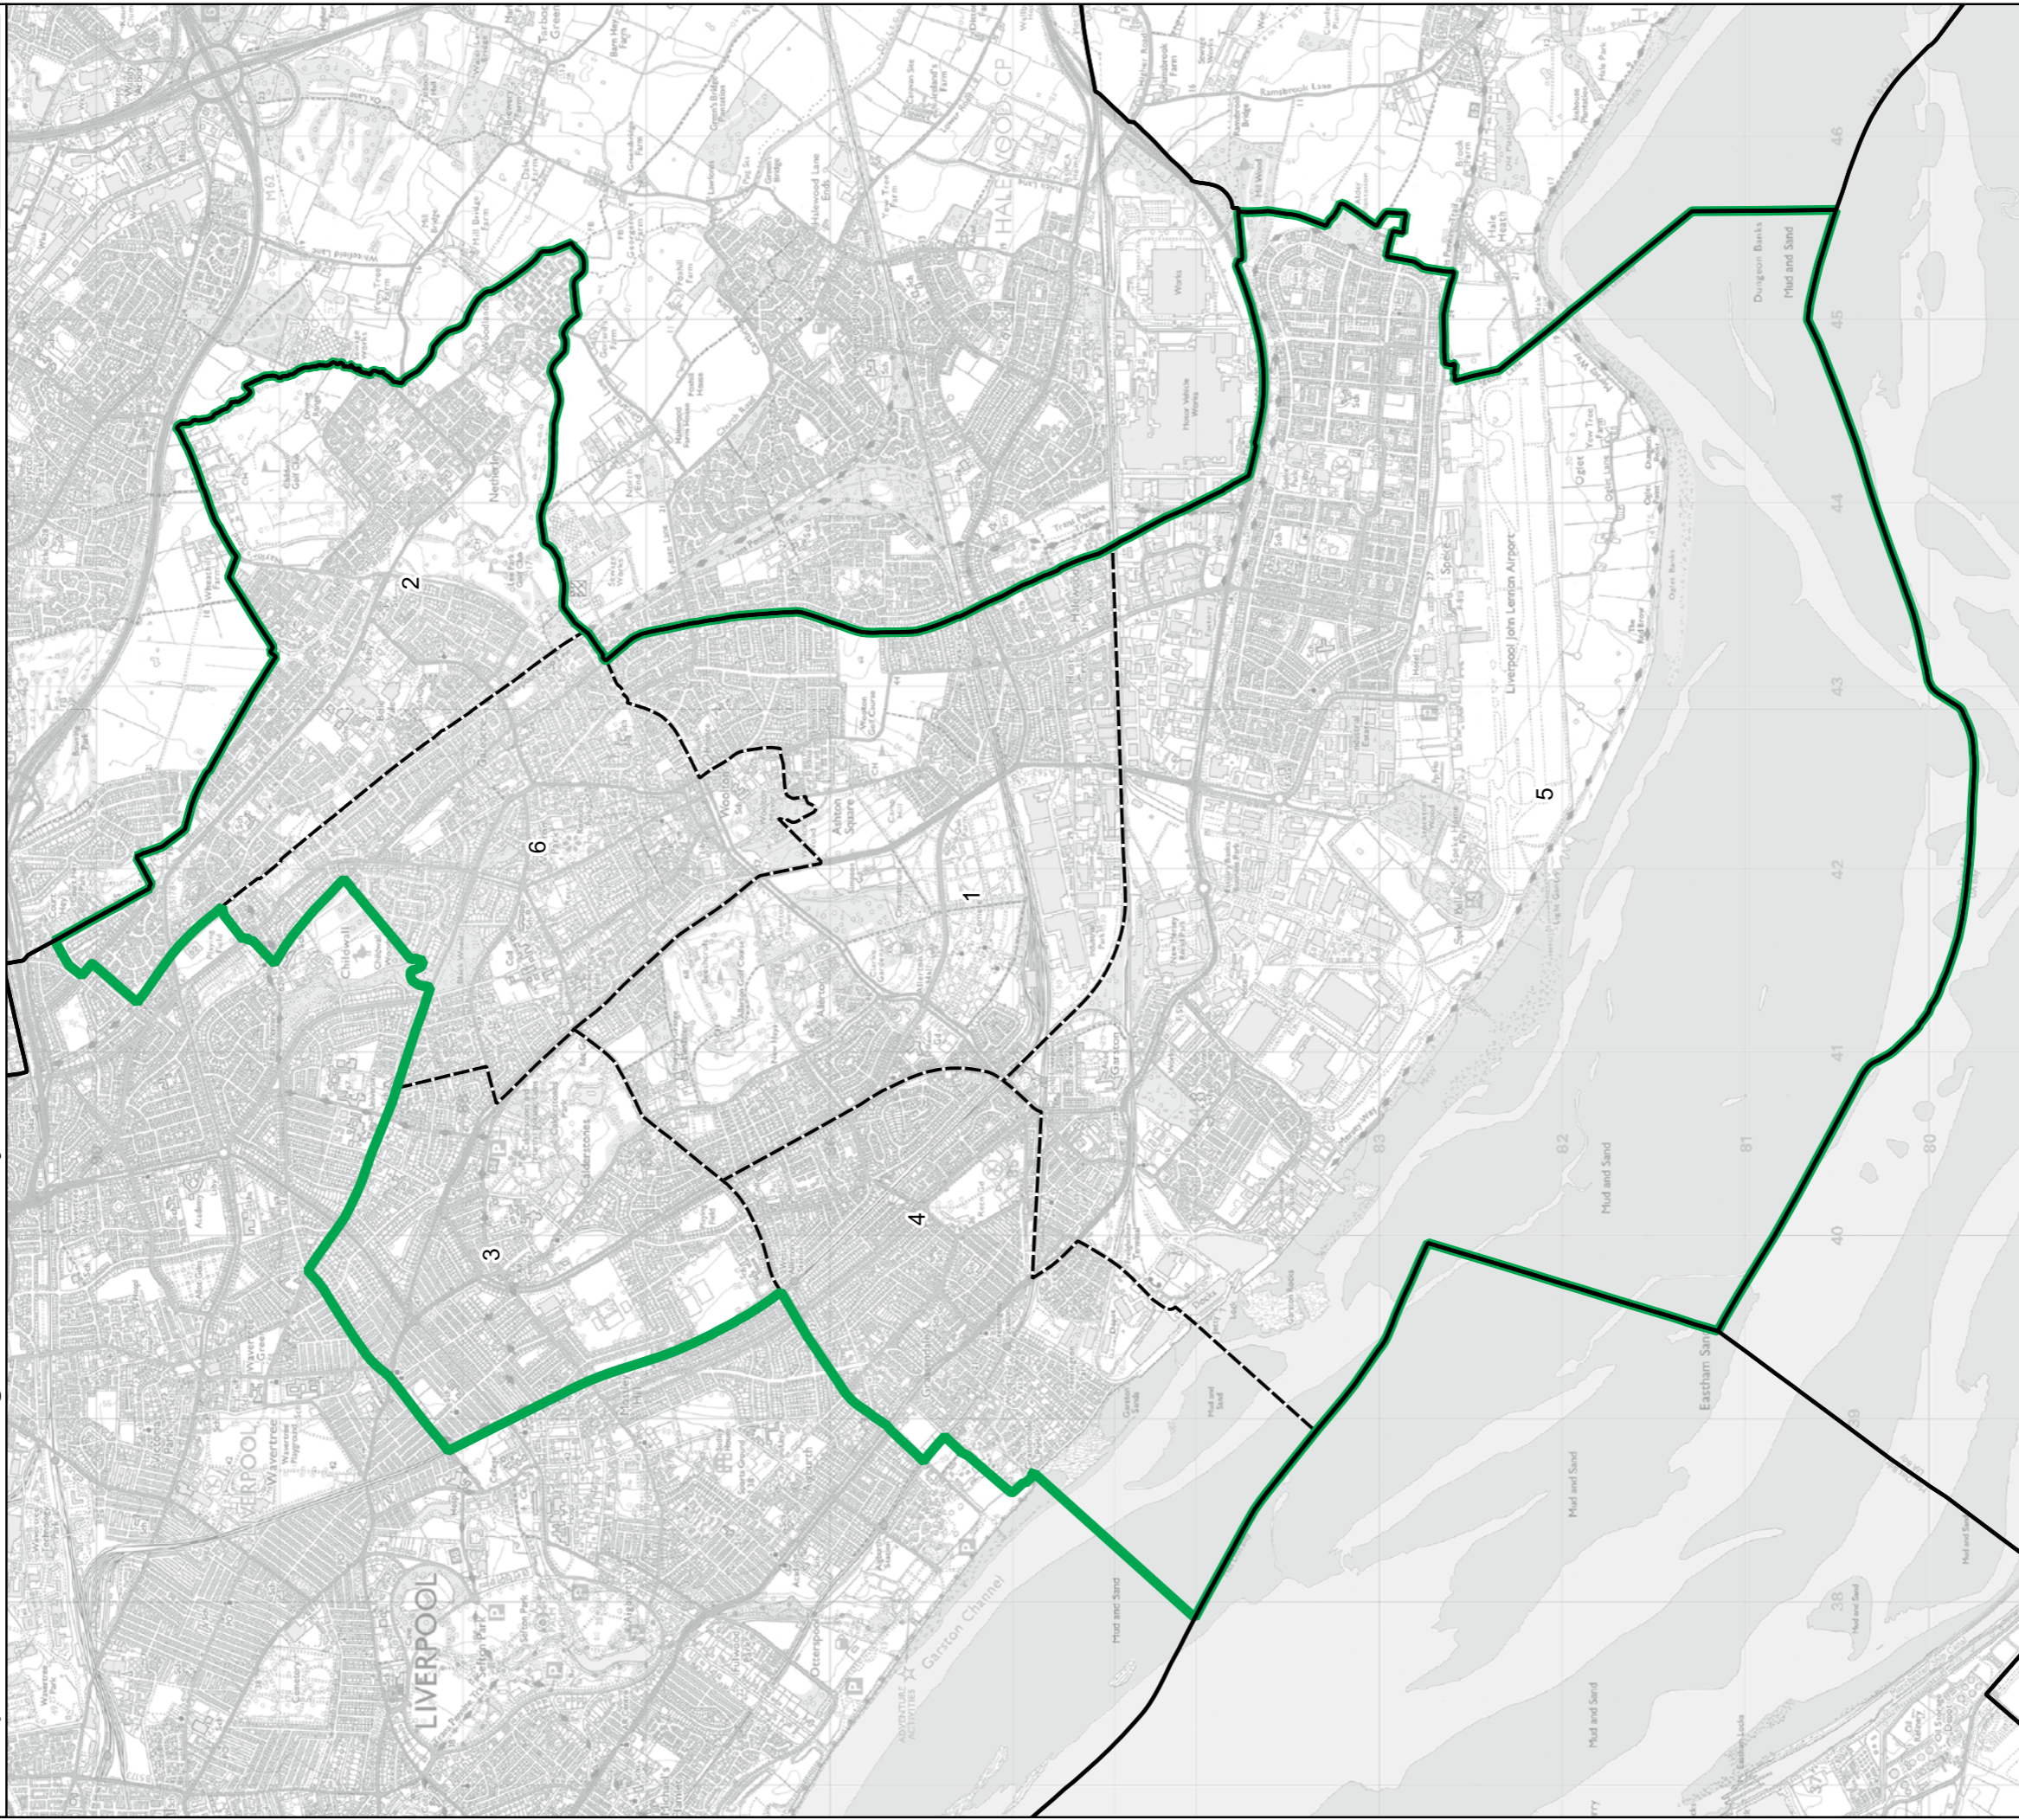

1. **Wards:**
2. 1 Allerton and Hunts Cross
   - 2 Belle Vale
   - 3 Church
   - 4 Cressington
   - 5 Speke-Garston
   - 6 Woolton

- Constituency
- Local Authorities
- Wards

© Crown copyright and database rights 2023 OS 100018269. You are permitted to use this data solely to enable you to respond to, or interact with, the organisation that provided you with the data. You are not permitted to copy, sub-licence, distribute or sell any of this data to third parties in any form. Third party rights to enforce the terms of this licence shall be reserved to OS.