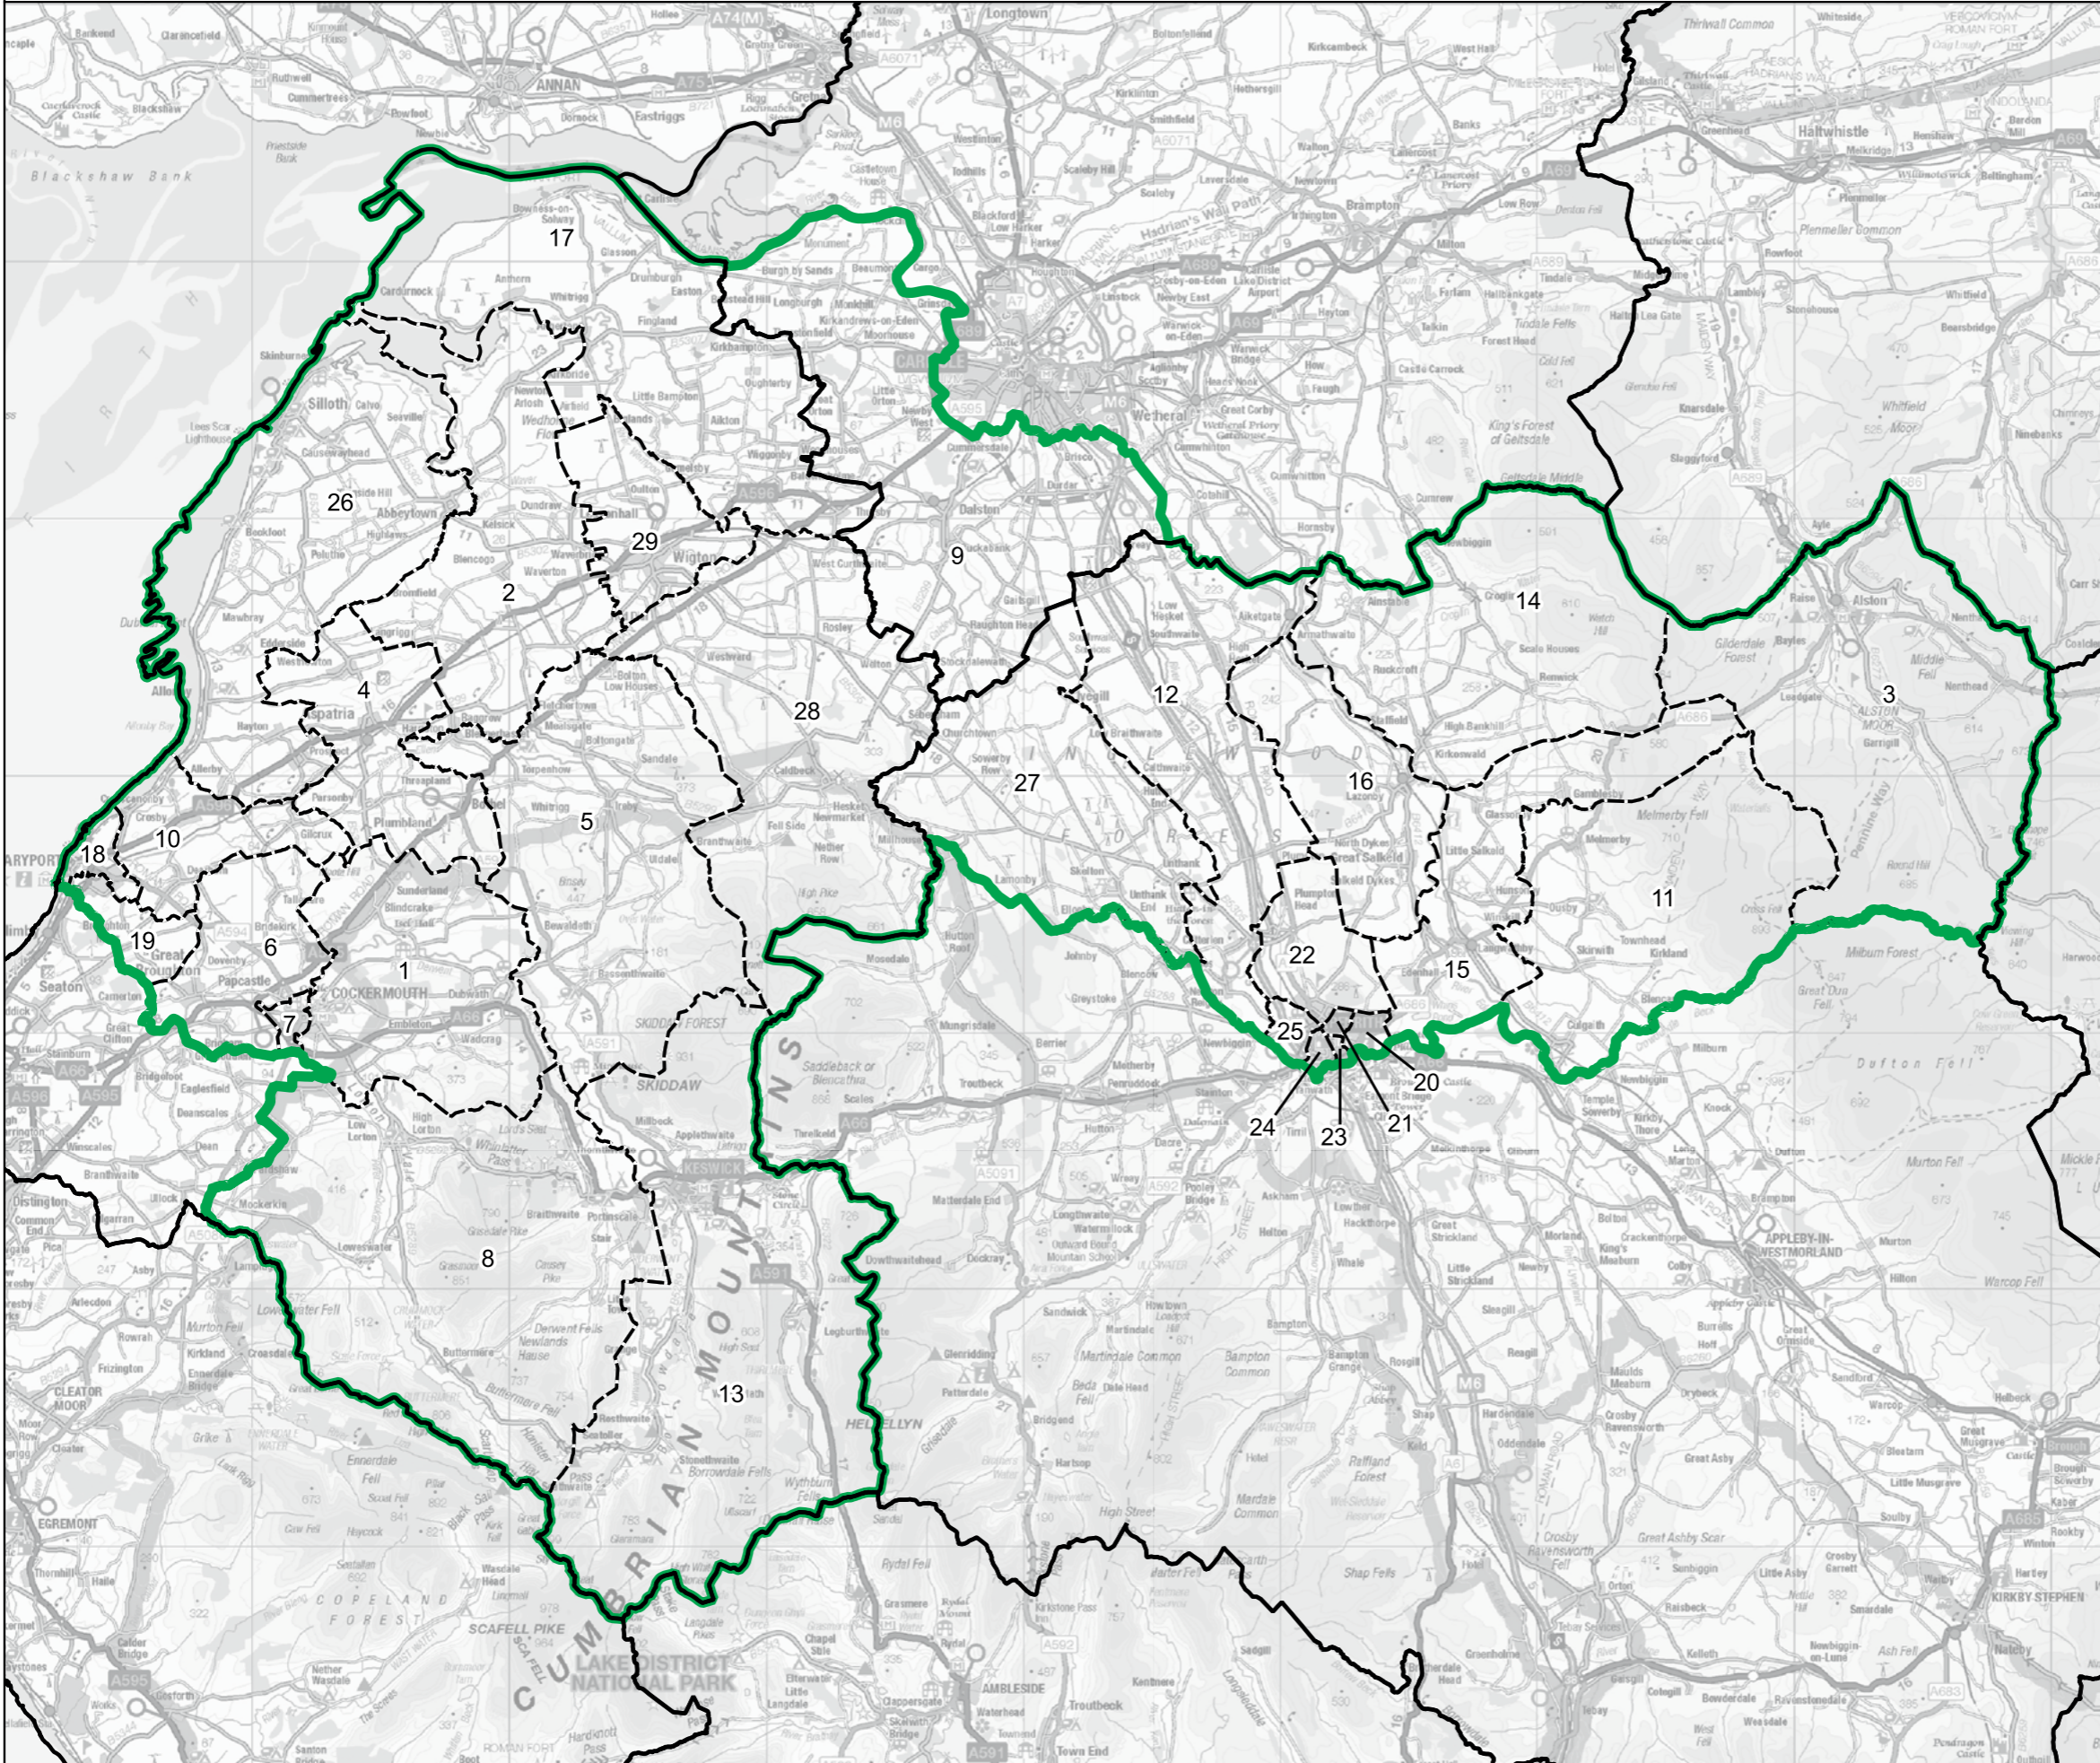

Boundary Commission for England - Final Recommendations for the North West Region

Penrith and Solway County Constituency - Electorate 76,720

1. Wards:
1. 1 All Saints
  2. 2 Allhallow & Waverton
  3. 3 Alston Moor
  4. 4 Aspatria
  5. 5 Boltons
  6. 6 Broughton St. Bridgets
  7. 7 Christchurch
  8. 8 Crummock & Derwent Valley
  9. 9 Dalston & Burgh
  10. 10 Ellen & Gilcrux
  11. 11 Hartside
  12. 12 Heskett
  13. 13 Keswick
  14. 14 Kirkoswald
  15. 15 Langwathby
  16. 16 Lazonby
  17. 17 Marsh & Wampool
  18. 18 Maryport North
  19. 19 Maryport South
  20. 20 Penrith Carleton
  21. 21 Penrith East
  22. 22 Penrith North
  23. 23 Penrith Pategill
  24. 24 Penrith South
  25. 25 Penrith West
  26. 26 Silloth & Solway Coast
  27. 27 Skelton
  28. 28 Warnell
  29. 29 Wigton & Woodside

- Constituency
- Local Authorities
- Wards

© Crown copyright and database rights 2023 OS 100018289. You are permitted to use this data solely to enable you to respond to, or interact with, the organisation that provided you with the data. You are not permitted to copy, sub-licence, distribute or sell any of this data to third parties in any form. Third party rights to enforce the terms of this licence shall be reserved to OS.