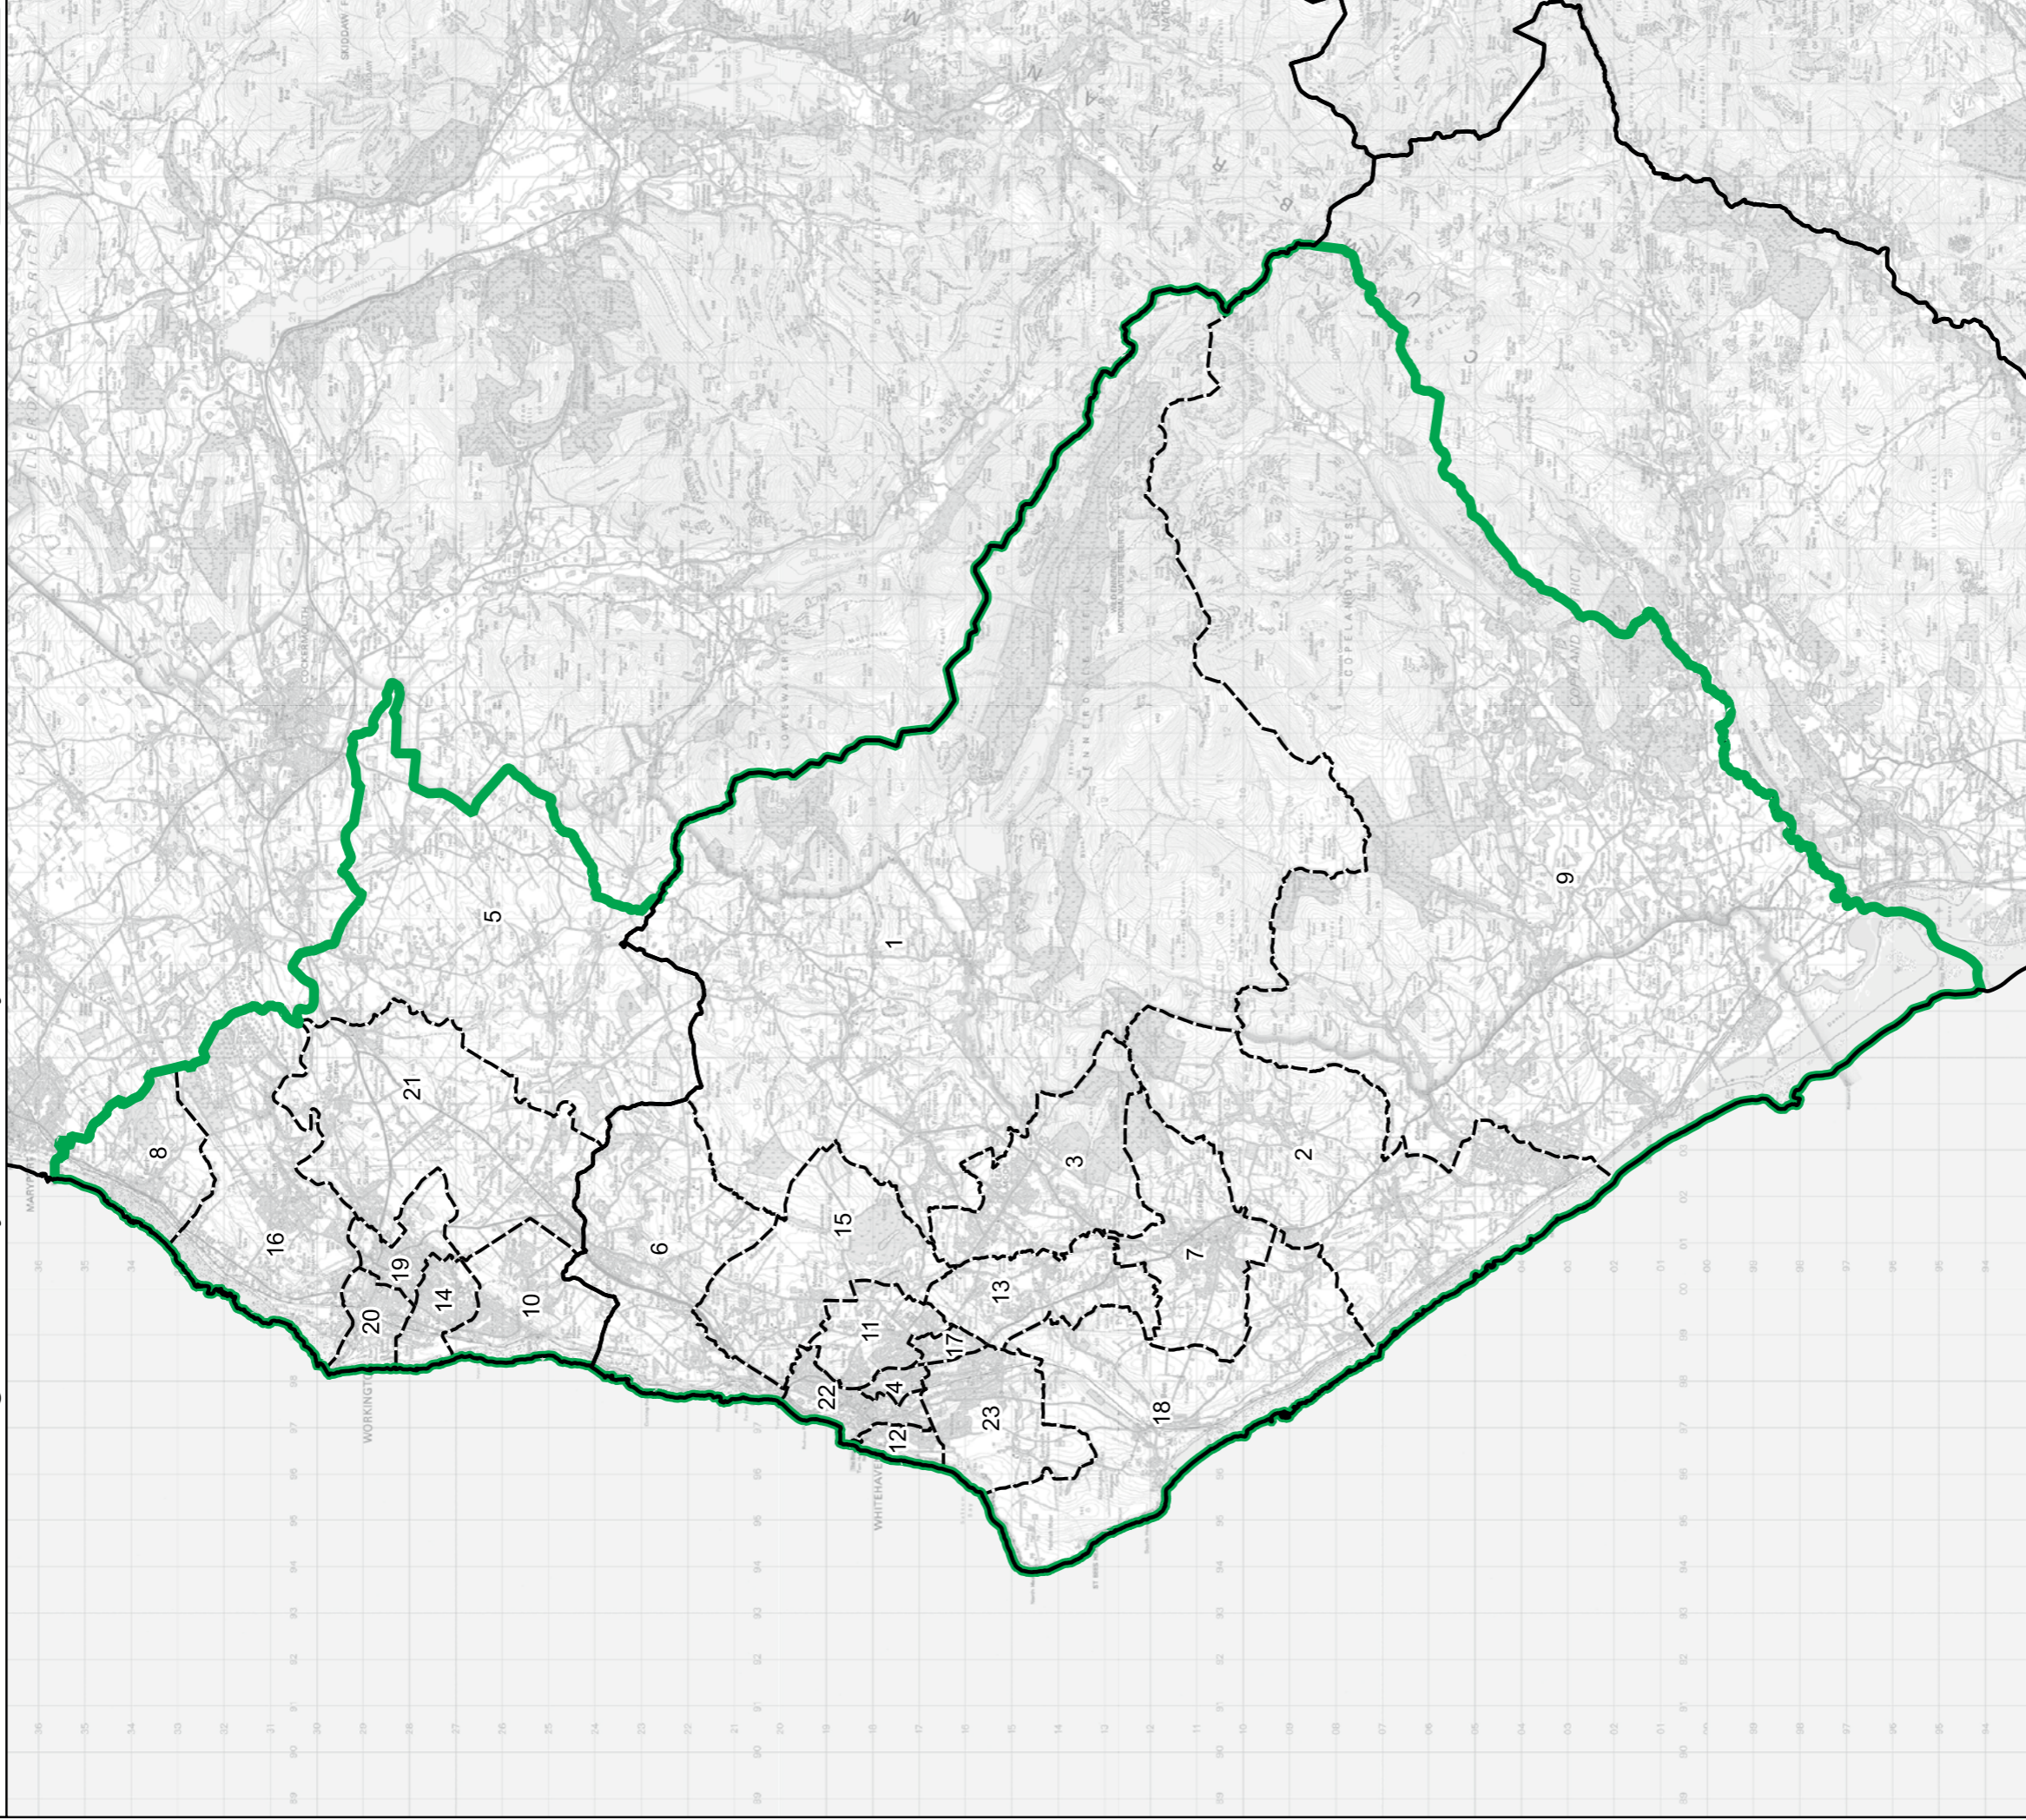

Boundary Commission for England - Final Recommendations for the North West Region
Whitehaven and Workington County Constituency - Electorate 73,385

Wards:

1 Arlecdon & Ennerdale	8 Flimby	16 Seaton & Northside
2 Beckermeth	9 Gosforth & Seascale	17 Sneckyeat
3 Cleator Moor	10 Harrington & Salterbeck	18 St. Bees
4 Corkickle	11 Hillcrest	19 St. John's
5 Dalton	12 Kells	20 St. Michael's
6 Distington, Lowca & Parton	13 Moor Row & Bigrigg	21 Stainburn & Clifton
7 Egremont	14 Moorclose & Moss Bay	22 Whitehaven Central
	15 Moresby	23 Whitehaven South

Constituency
 Local Authorities
 Wards

N
0 2 4 km

© Crown copyright and database rights 2023 OS 100018269. You are permitted to use this data solely to enable you to respond to, or interact with, the organisation that provided you with the data. You are not permitted to copy, sub-licence, distribute or sell any of this data to third parties in any form. Third party rights to enforce the terms of this licence shall be reserved to OS.

Whitehaven and Workington County Constituency