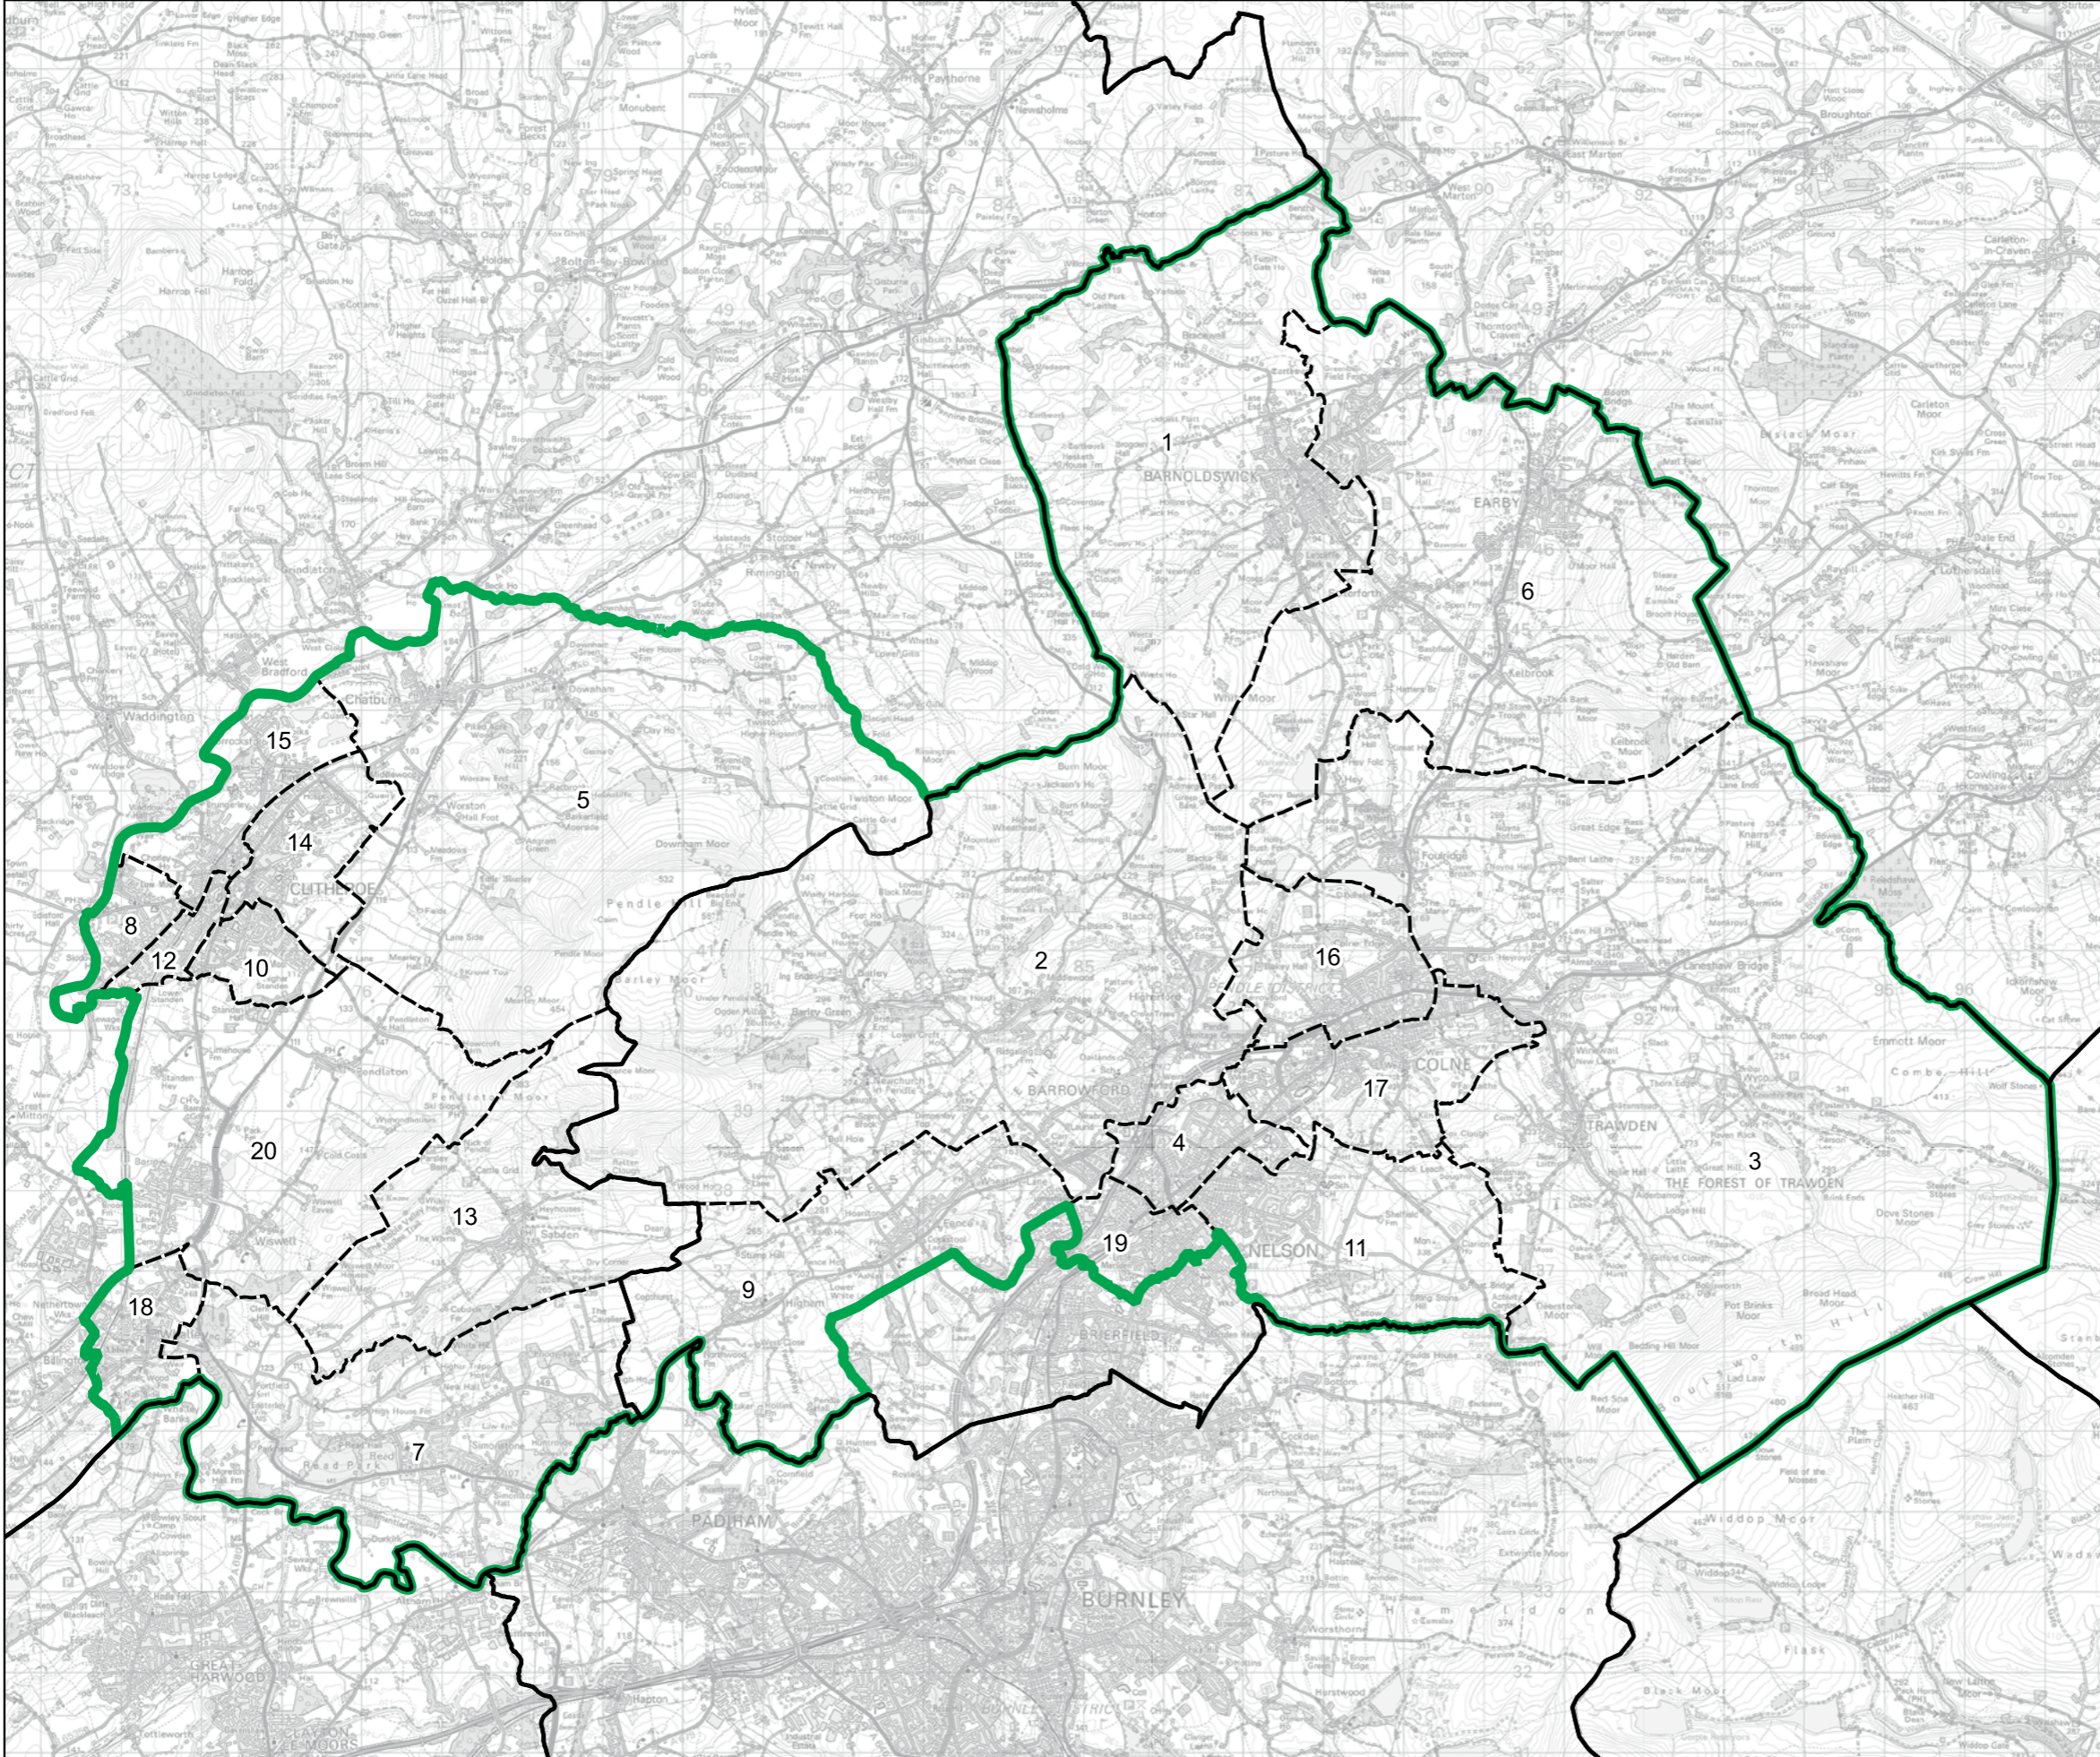

Wards:

- 1 Barnoldswick
- 2 Barrowford & Pendleside
- 3 Boulsworth & Foulridge
- 4 Bradley
- 5 Chatburn
- 6 Earby & Coates
- 7 East Whalley, Read & Simonstone
- 8 Edisford & Low Moor
- 9 Fence & Higham
- 10 Littlemoor
- 11 Marsden & Southfield
- 12 Primrose
- 13 Sabden
- 14 Salthill
- 15 St. Mary's
- 16 Vivary Bridge
- 17 Waterside & Horsfield
- 18 Whalley & Painter Wood
- 19 Whitefield & Walverden
- 20 Wiswell & Barrow

- Constituency
- Local Authorities
- Wards

© Crown copyright and database rights 2023 OS 100018289. You are permitted to use this data solely to enable you to respond to, or interact with, the organisation that provided you with the data. You are not permitted to copy, sub-licence, distribute or sell any of this data to third parties in any form. Third party rights to enforce the terms of this licence shall be reserved to OS.