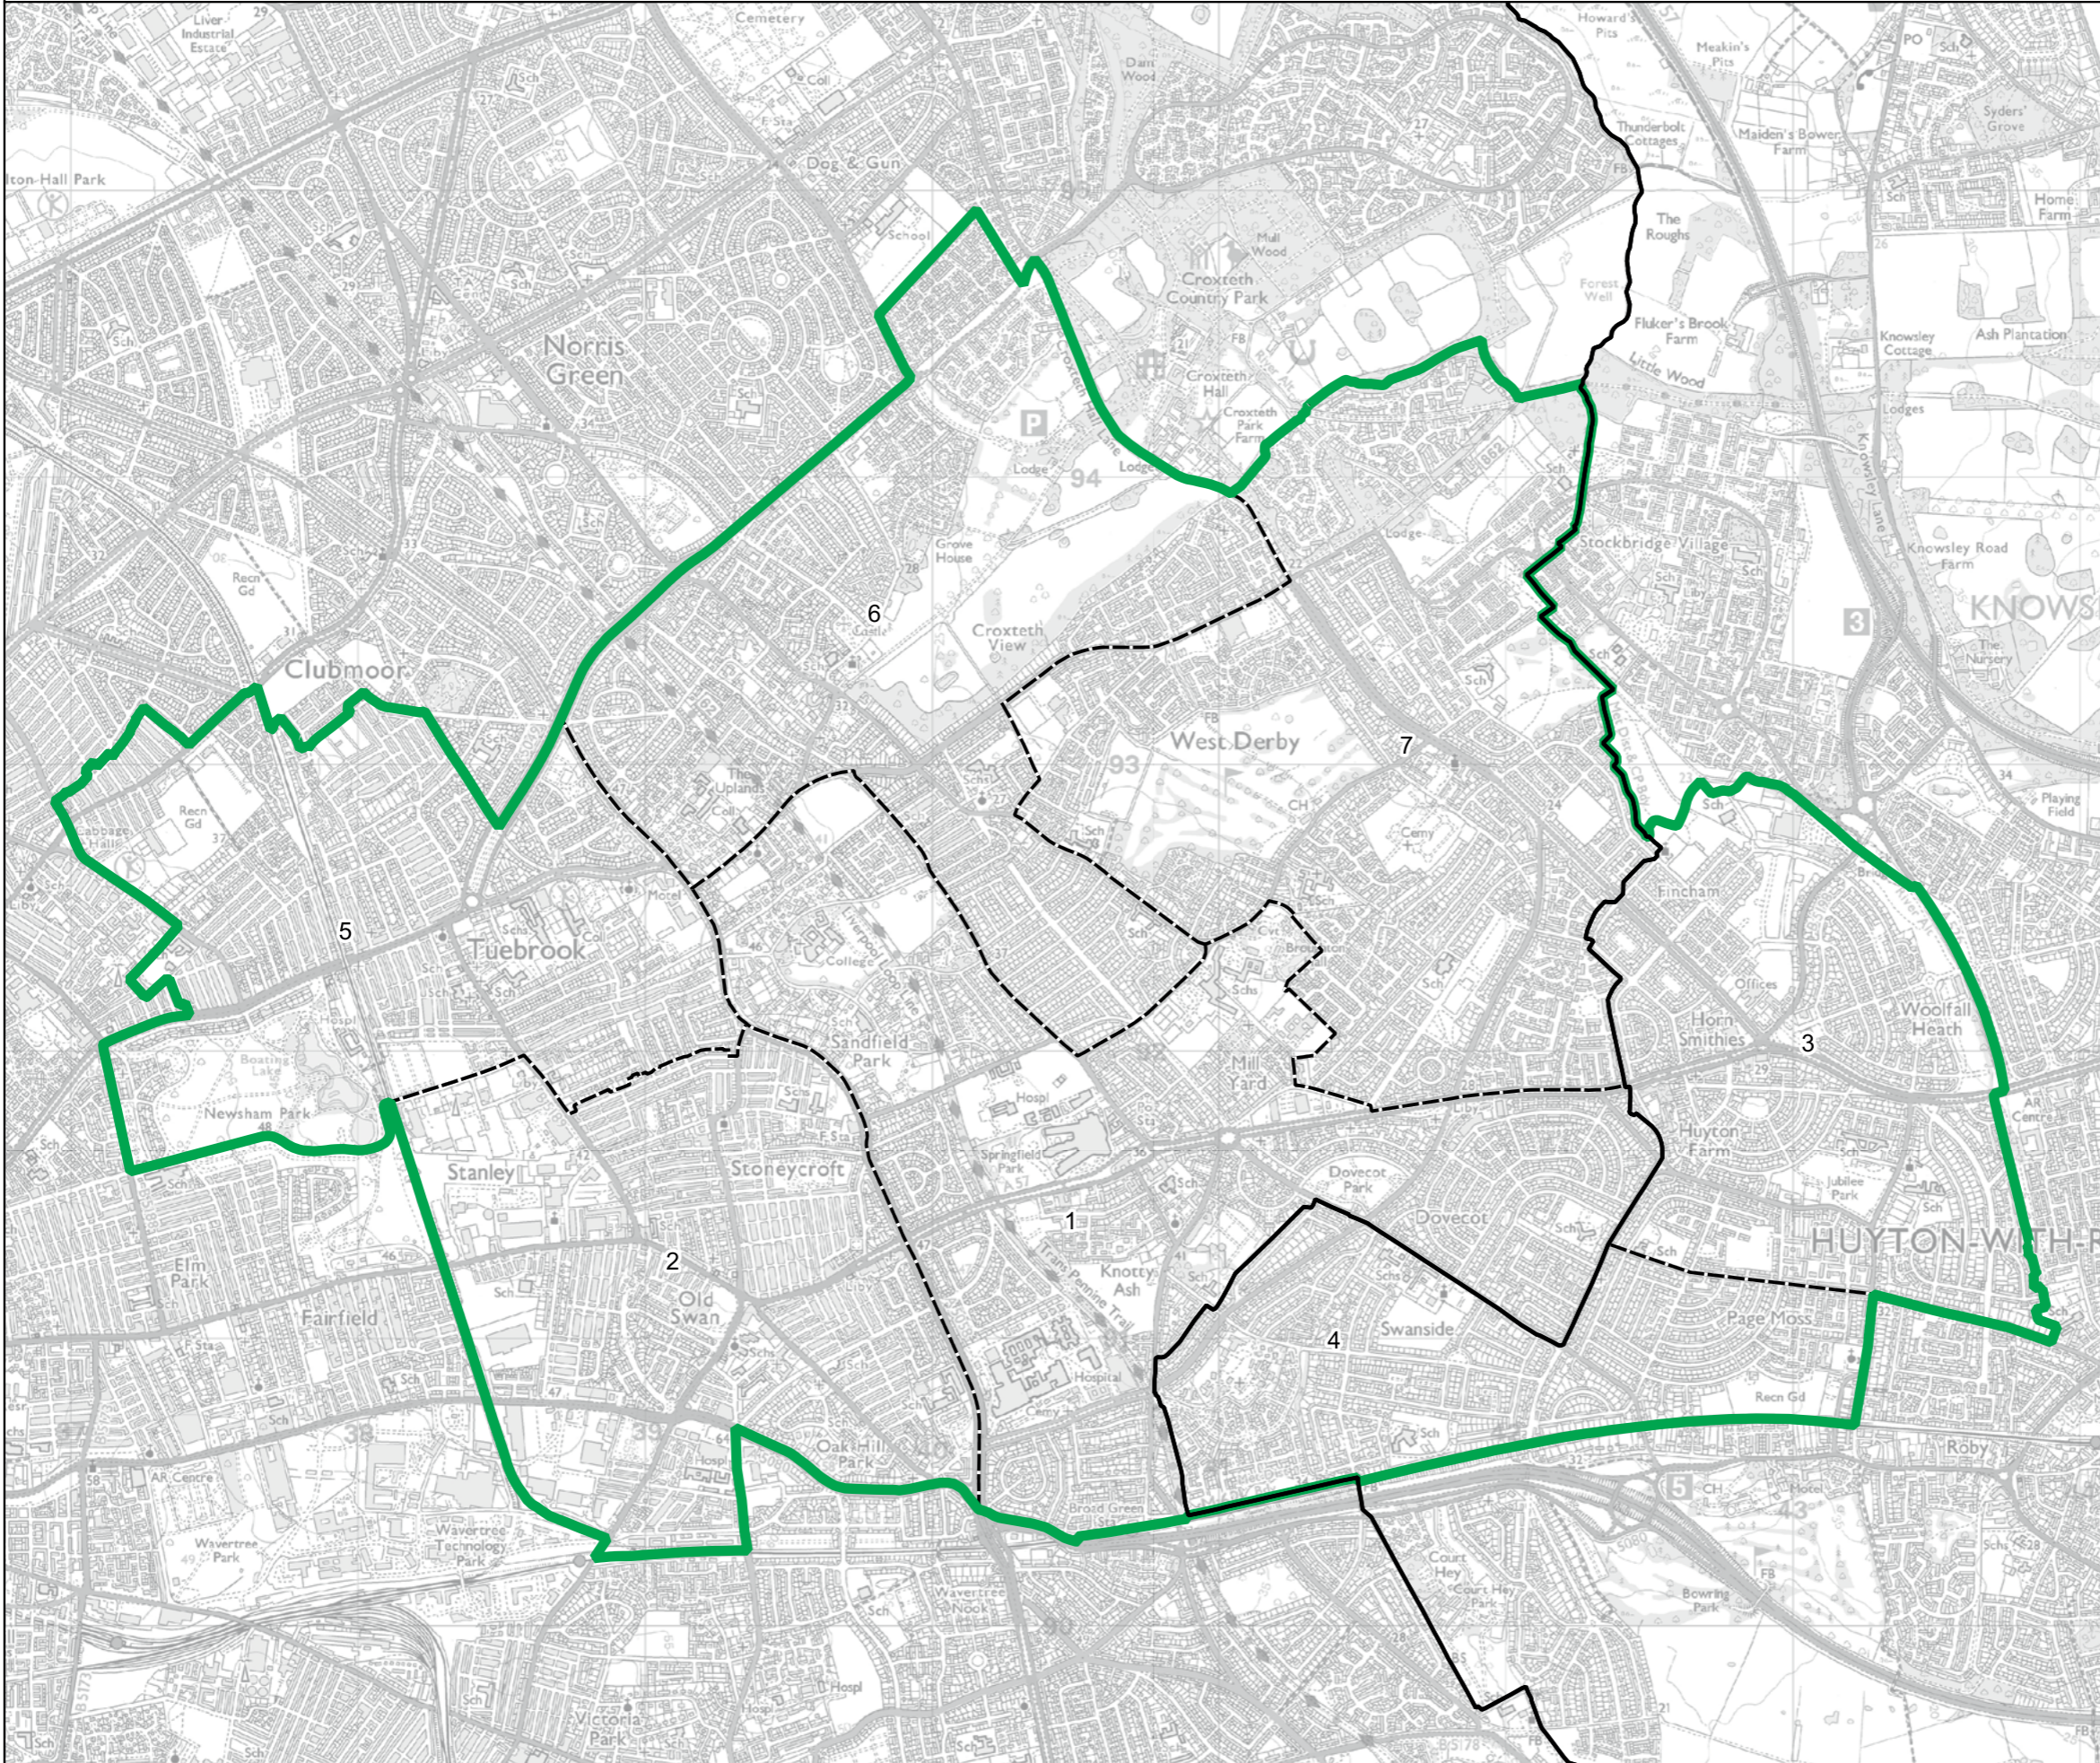

Wards:

- 1 Knotty Ash
- 2 Old Swan
- 3 Page Moss
- 4 Swanside
- 5 Tuebrook and Stoneycroft
- 6 West Derby
- 7 Yew Tree

- Constituency
- Local Authorities
- Wards

0 0.3 0.6 km

© Crown copyright and database rights 2023 OS 100018289. You are permitted to use this data solely to enable you to respond to, or interact with, the organisation that provided you with the data. You are not permitted to copy, sub-licence, distribute or sell any of this data to third parties in any form. Third party rights to enforce the terms of this licence shall be reserved to OS.