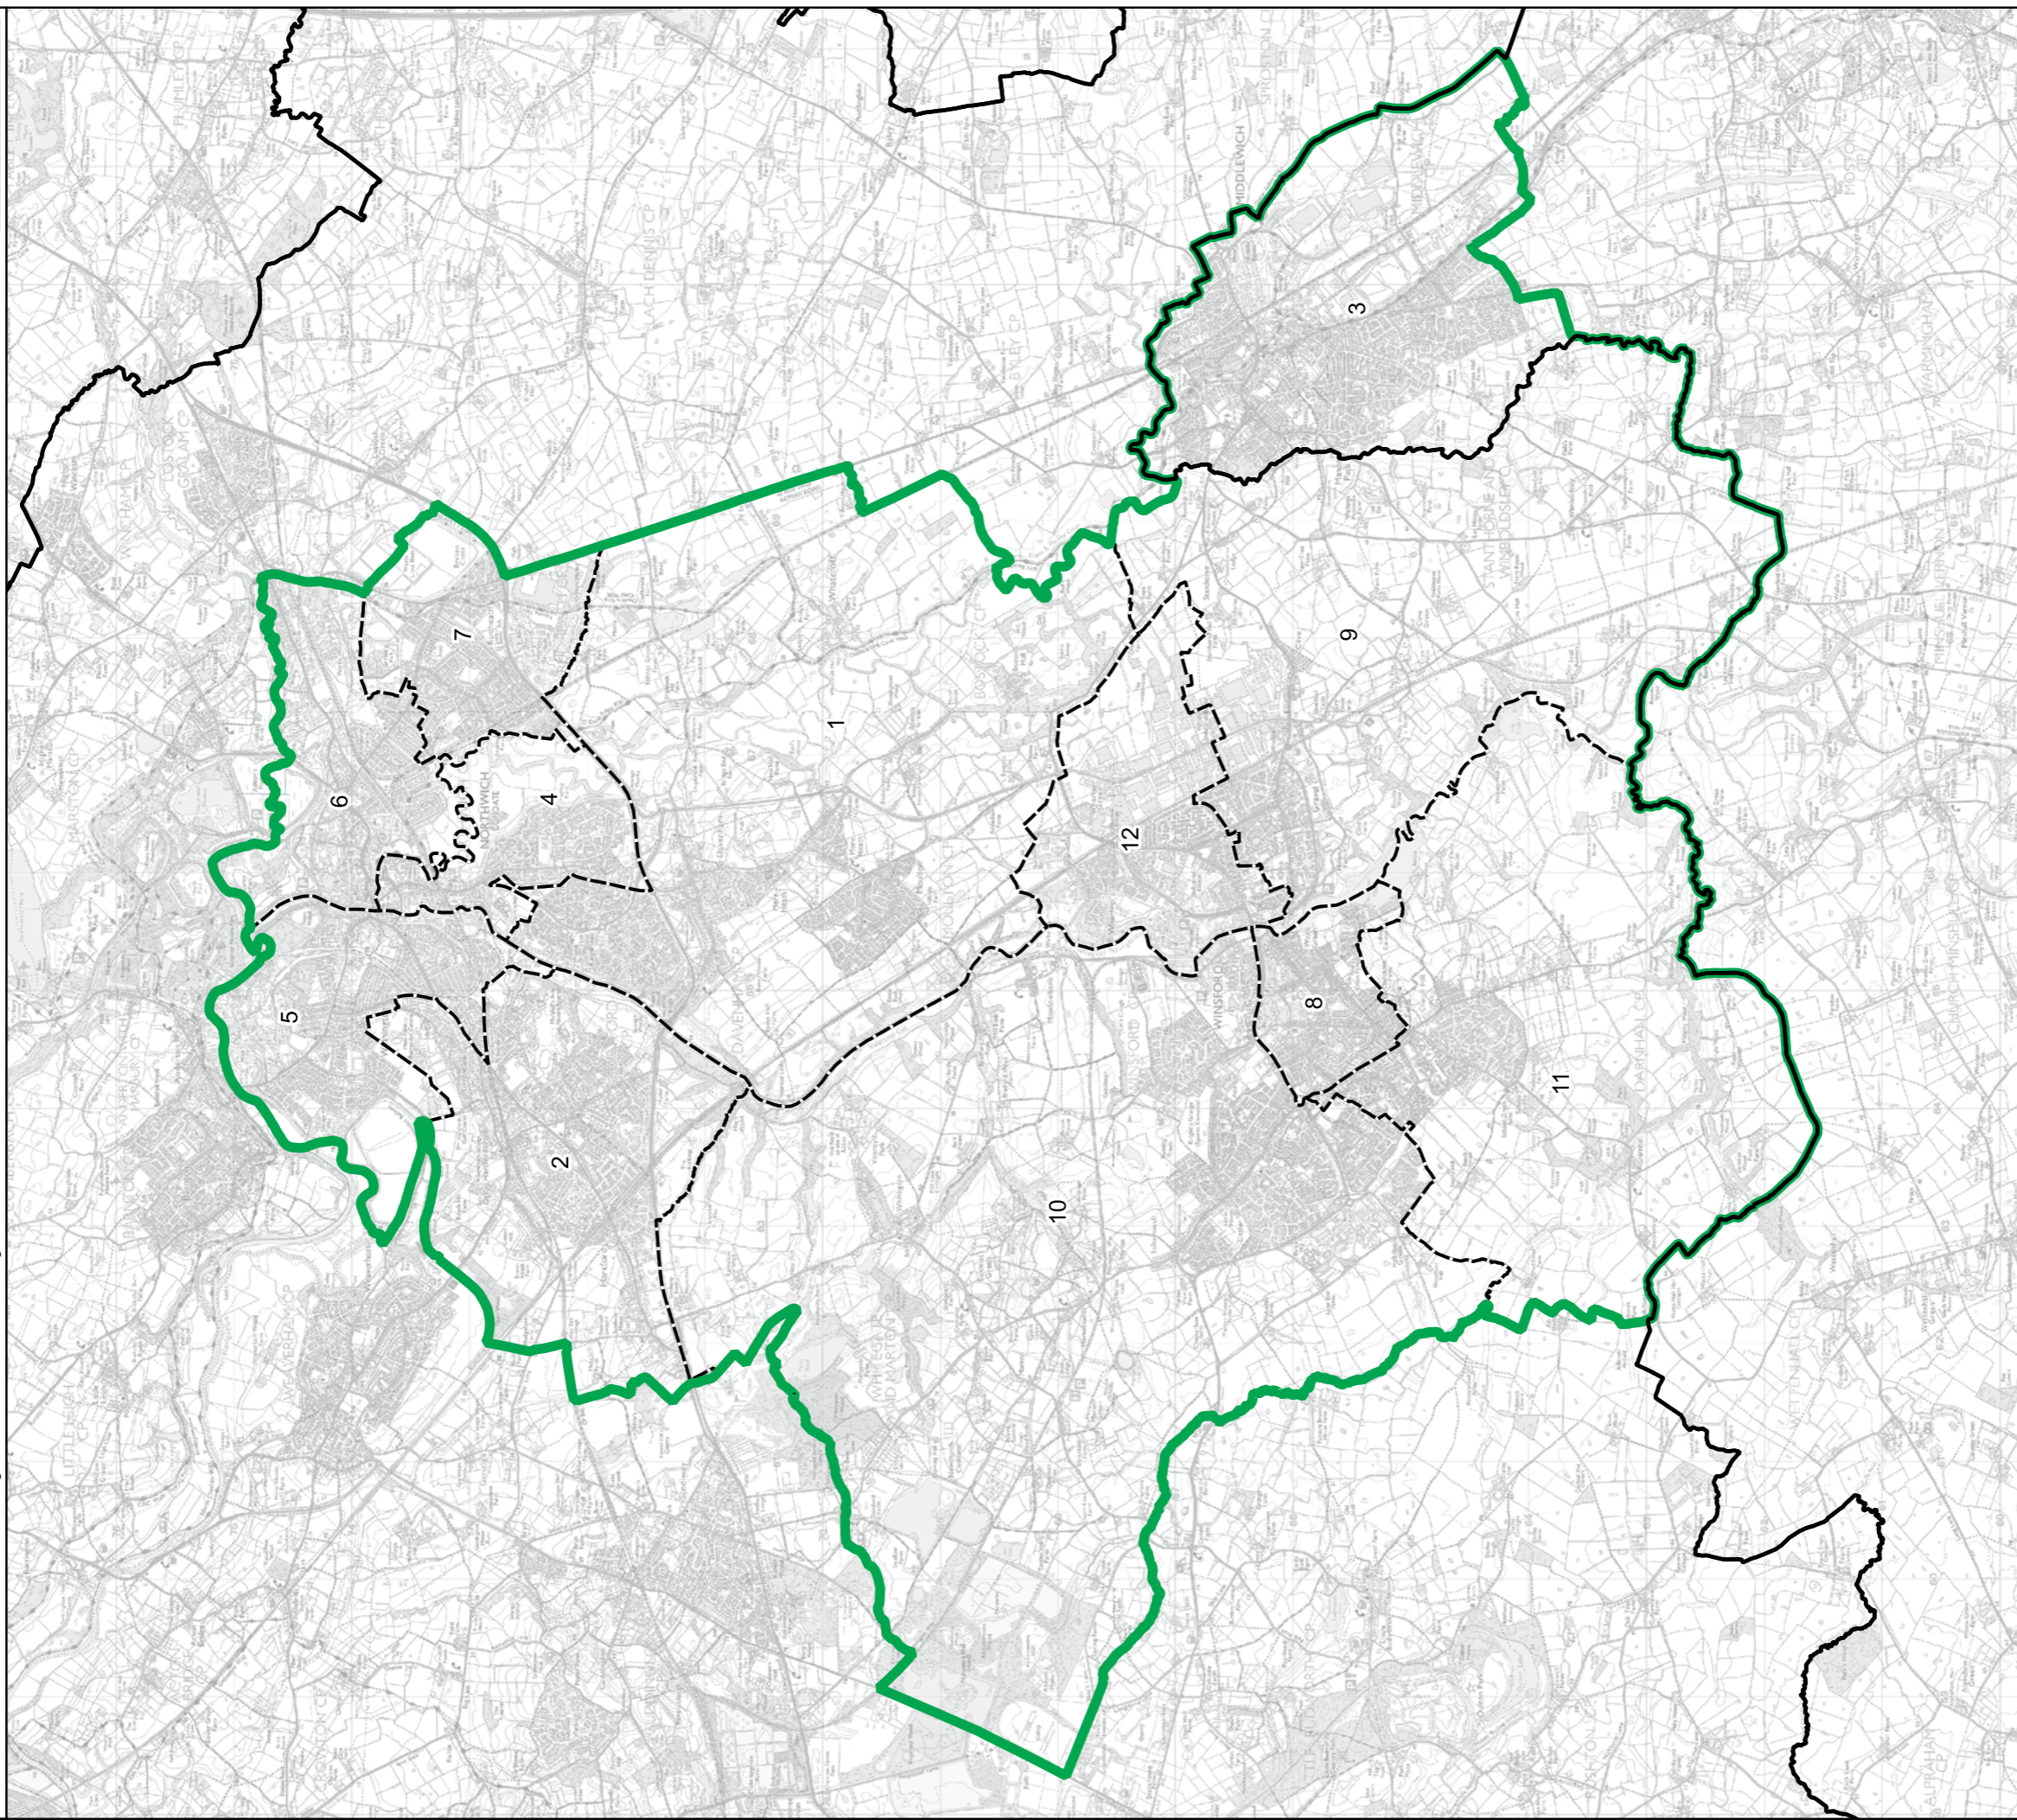

Boundary Commission for England - Final Recommendations for the North West Region
Mid Cheshire County Constituency - Electorate 69,775

Wards:

- 1 Davenham, Moulton & Kingsmead
- 2 Hartford & Greenbank
- 3 Middlewich
- 4 Northwich Leftwich
- 5 Northwich Winnington & Castle
- 6 Northwich Witton
- 7 Rudheath
- 8 Winsford Dene
- 9 Winsford Gravel
- 10 Winsford Over & Verdin
- 11 Winsford Swanlow
- 12 Winsford Wharton

- Constituency
- Local Authorities
- Wards

© Crown copyright and database rights 2023 OS 100018269. You are permitted to use this data solely to enable you to respond to, or interact with, the organisation that provided you with the data. You are not permitted to copy, sub-licence, distribute or sell any of this data to third parties in any form. Third party rights to enforce the terms of this licence shall be reserved to OS.

Mid Cheshire County Constituency