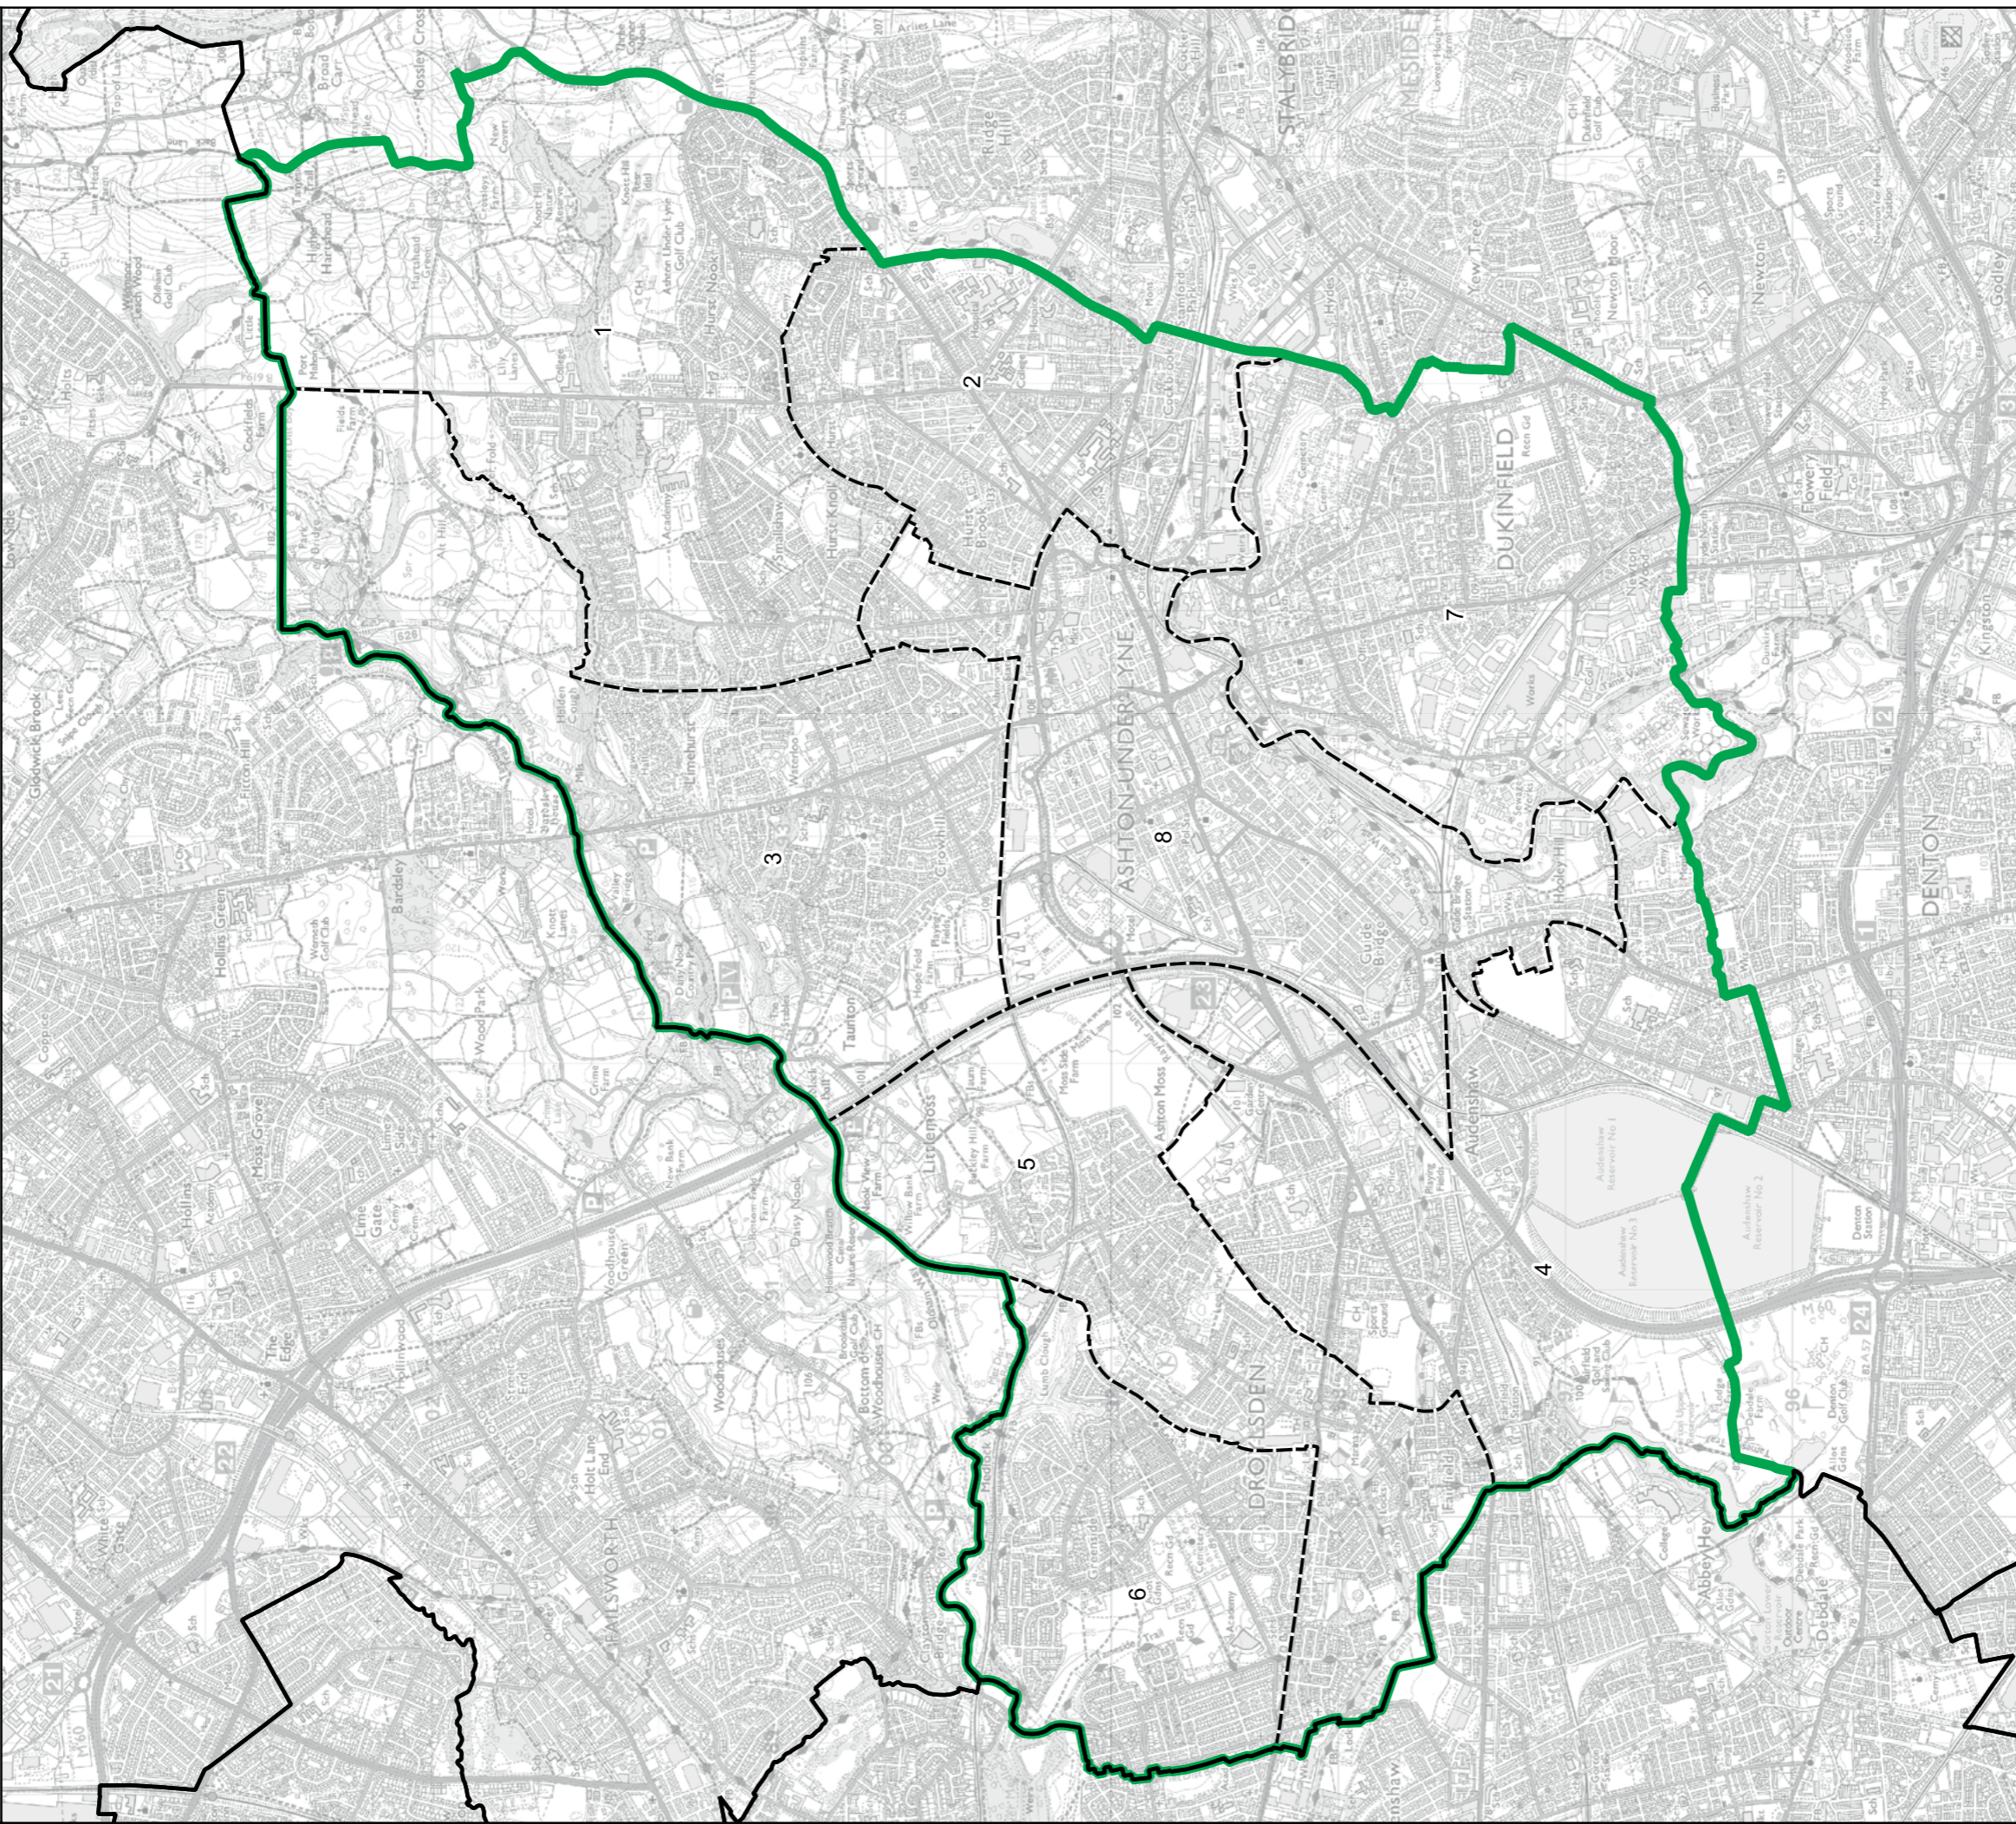

Boundary Commission for England - Final Recommendations for the North West Region
Ashton-under-Lyne Borough Constituency - Electorate 72,278

1. Wards:
2. 1 Ashton Hurst
   - 2 Ashton St. Michael's
   - 3 Ashton Waterloo
   - 4 Audenshaw
   - 5 Droylsden East
   - 6 Droylsden West
   - 7 Dukinfield
   - 8 St. Peter's

Constituency
Local Authorities
Wards

© Crown copyright and database rights 2023 OS 100018269. You are permitted to use this data solely to enable you to respond to, or interact with, the organisation that provided you with the data. You are not permitted to copy, sub-licence, distribute or sell any of this data to third parties in any form. Third party rights to enforce the terms of this licence shall be reserved to OS.

Ashton-under-Lyne Borough Constituency