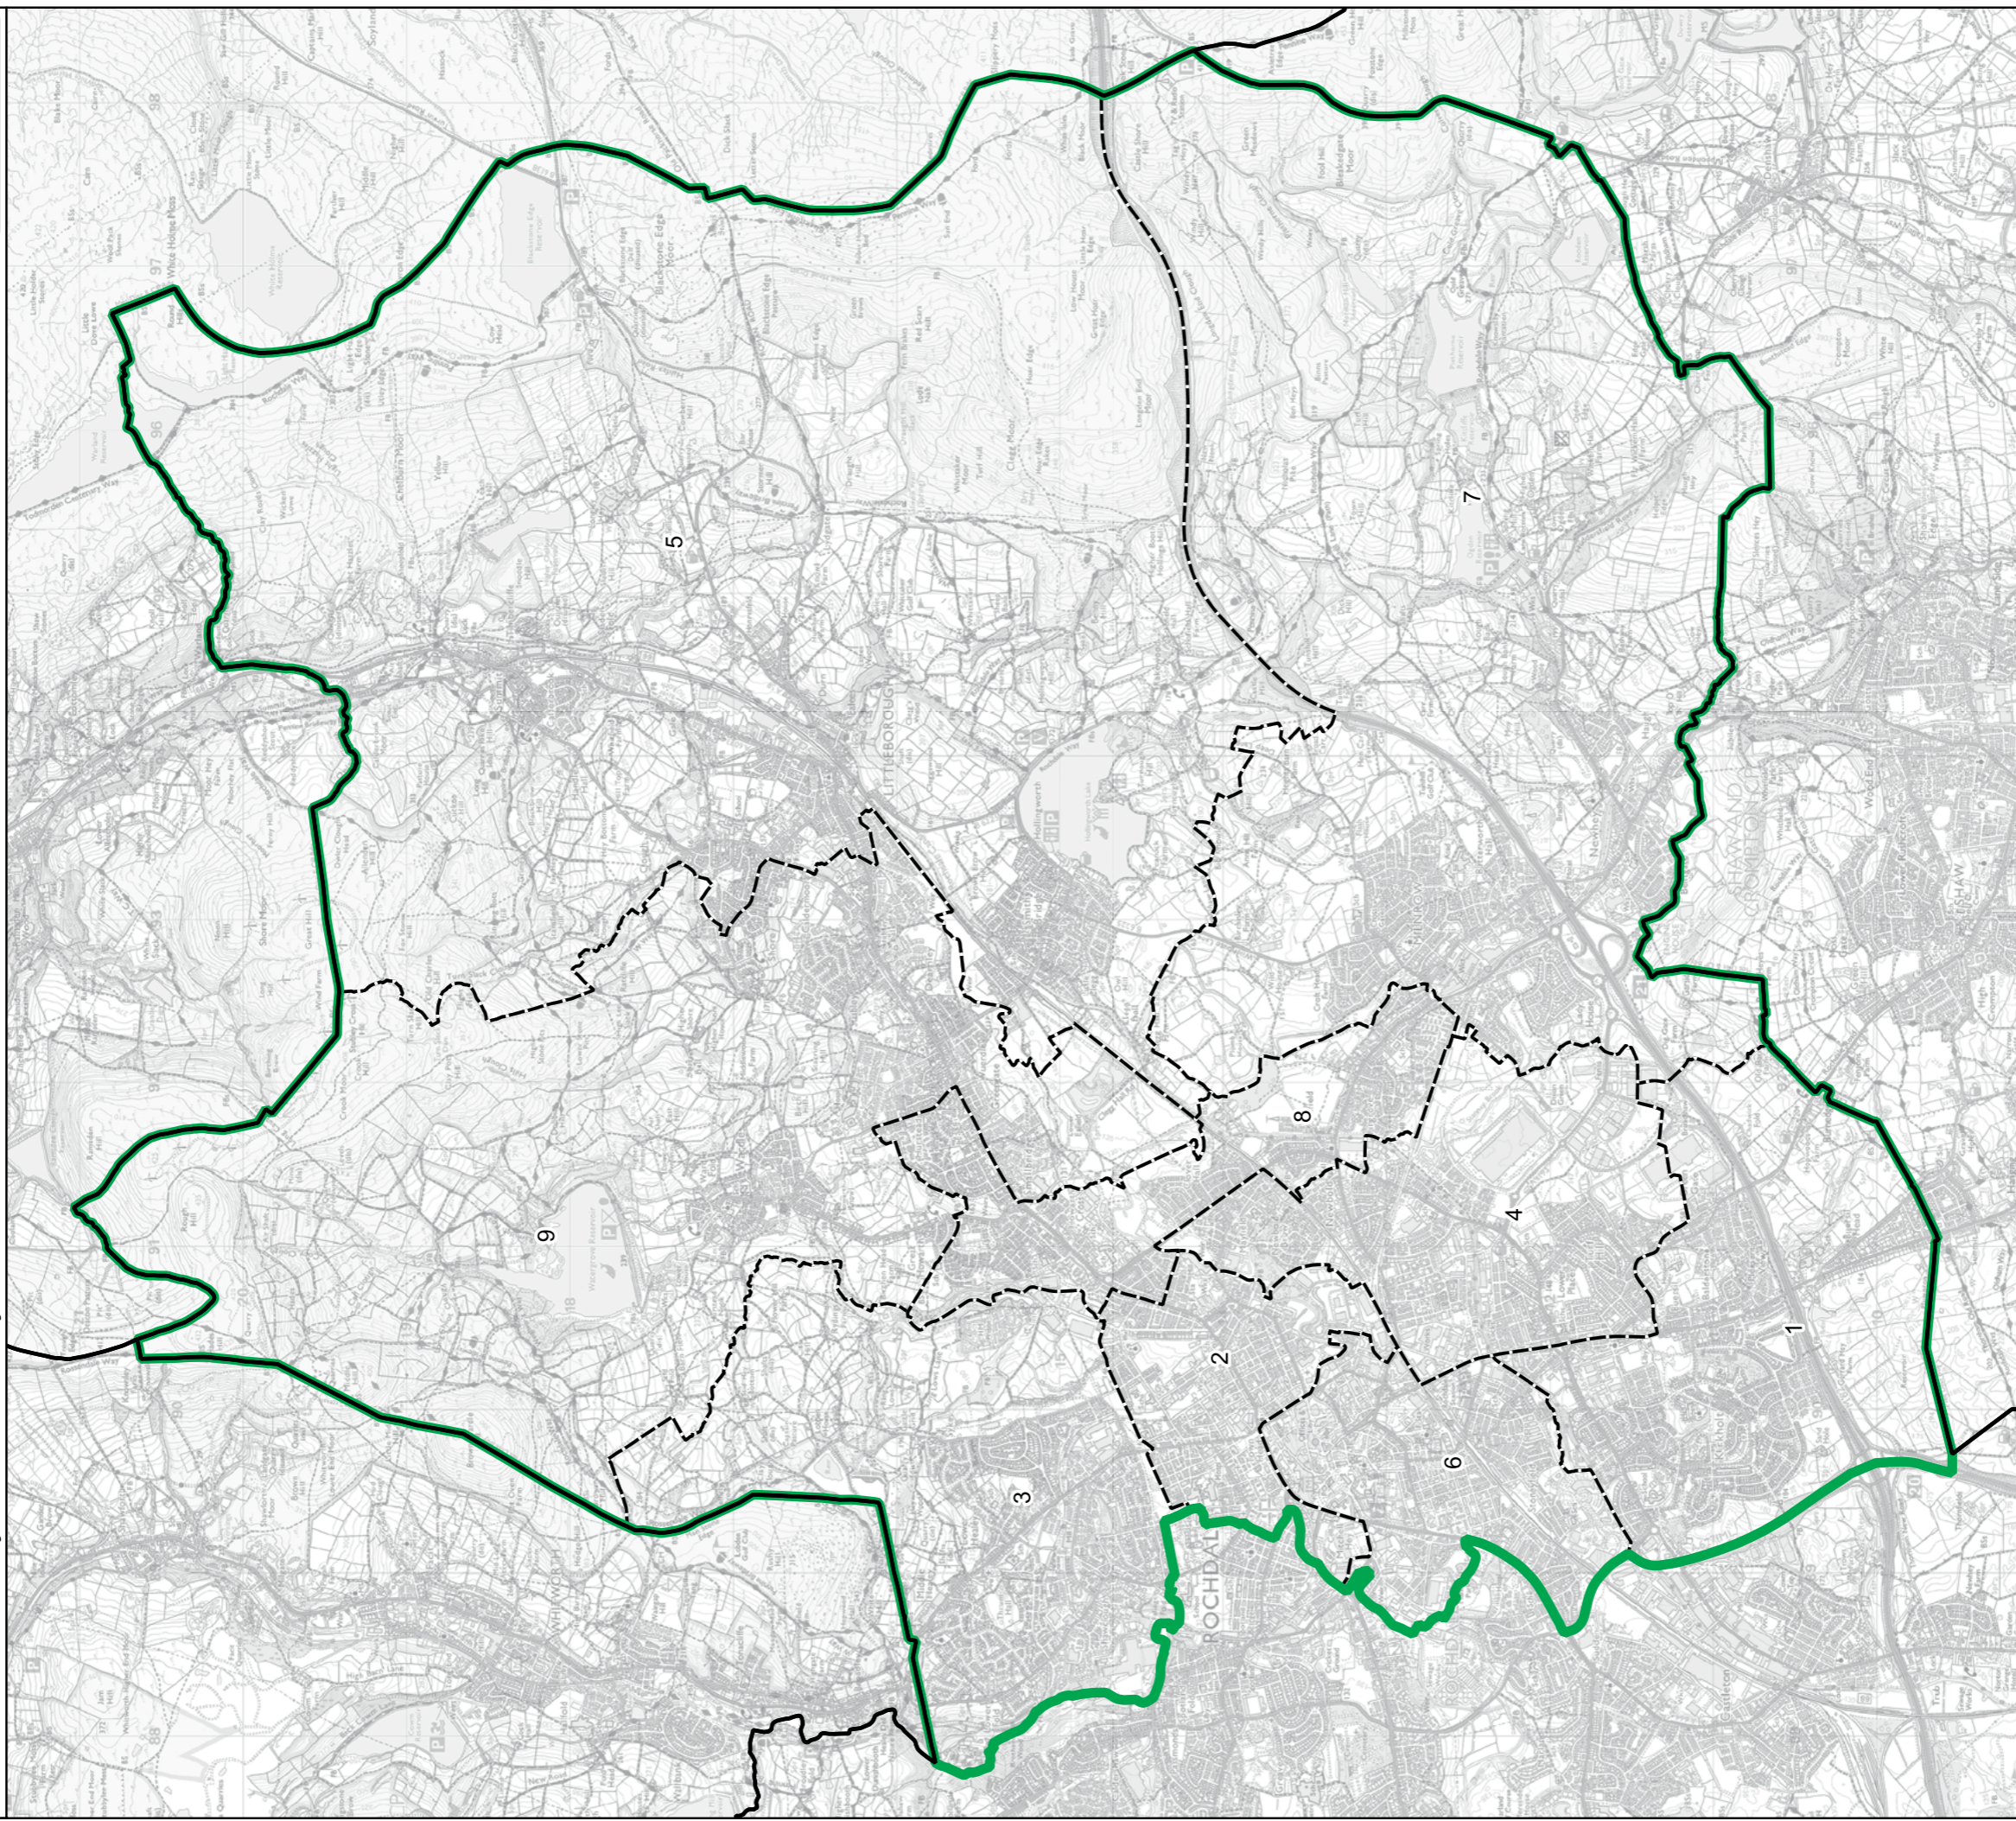

Boundary Commission for England - Final Recommendations for the North West Region
Rochdale County Constituency - Electorate 71,697

1. **Wards:**
2. 1 Balderstone and Kirkholt
   - 2 Central Rochdale
   - 3 Healey
   - 4 Kingsway
   - 5 Littleborough Lakeside
   - 6 Milkstone and Deeplish
   - 7 Milnrow and Newhey
   - 8 Smallbridge and Firgrove
   - 9 Wardle and West Littleborough

Constituency (thick green line)

Local Authorities (dashed line)

Wards (dotted line)

0 0.6 1.2 km

N

© Crown copyright and database rights 2023 OS 100018269. You are permitted to use this data solely to enable you to respond to, or interact with, the organisation that provided you with the data. You are not permitted to copy, sub-licence, distribute or sell any of this data to third parties in any form. Third party rights to enforce the terms of this licence shall be reserved to OS.

Rochdale County Constituency