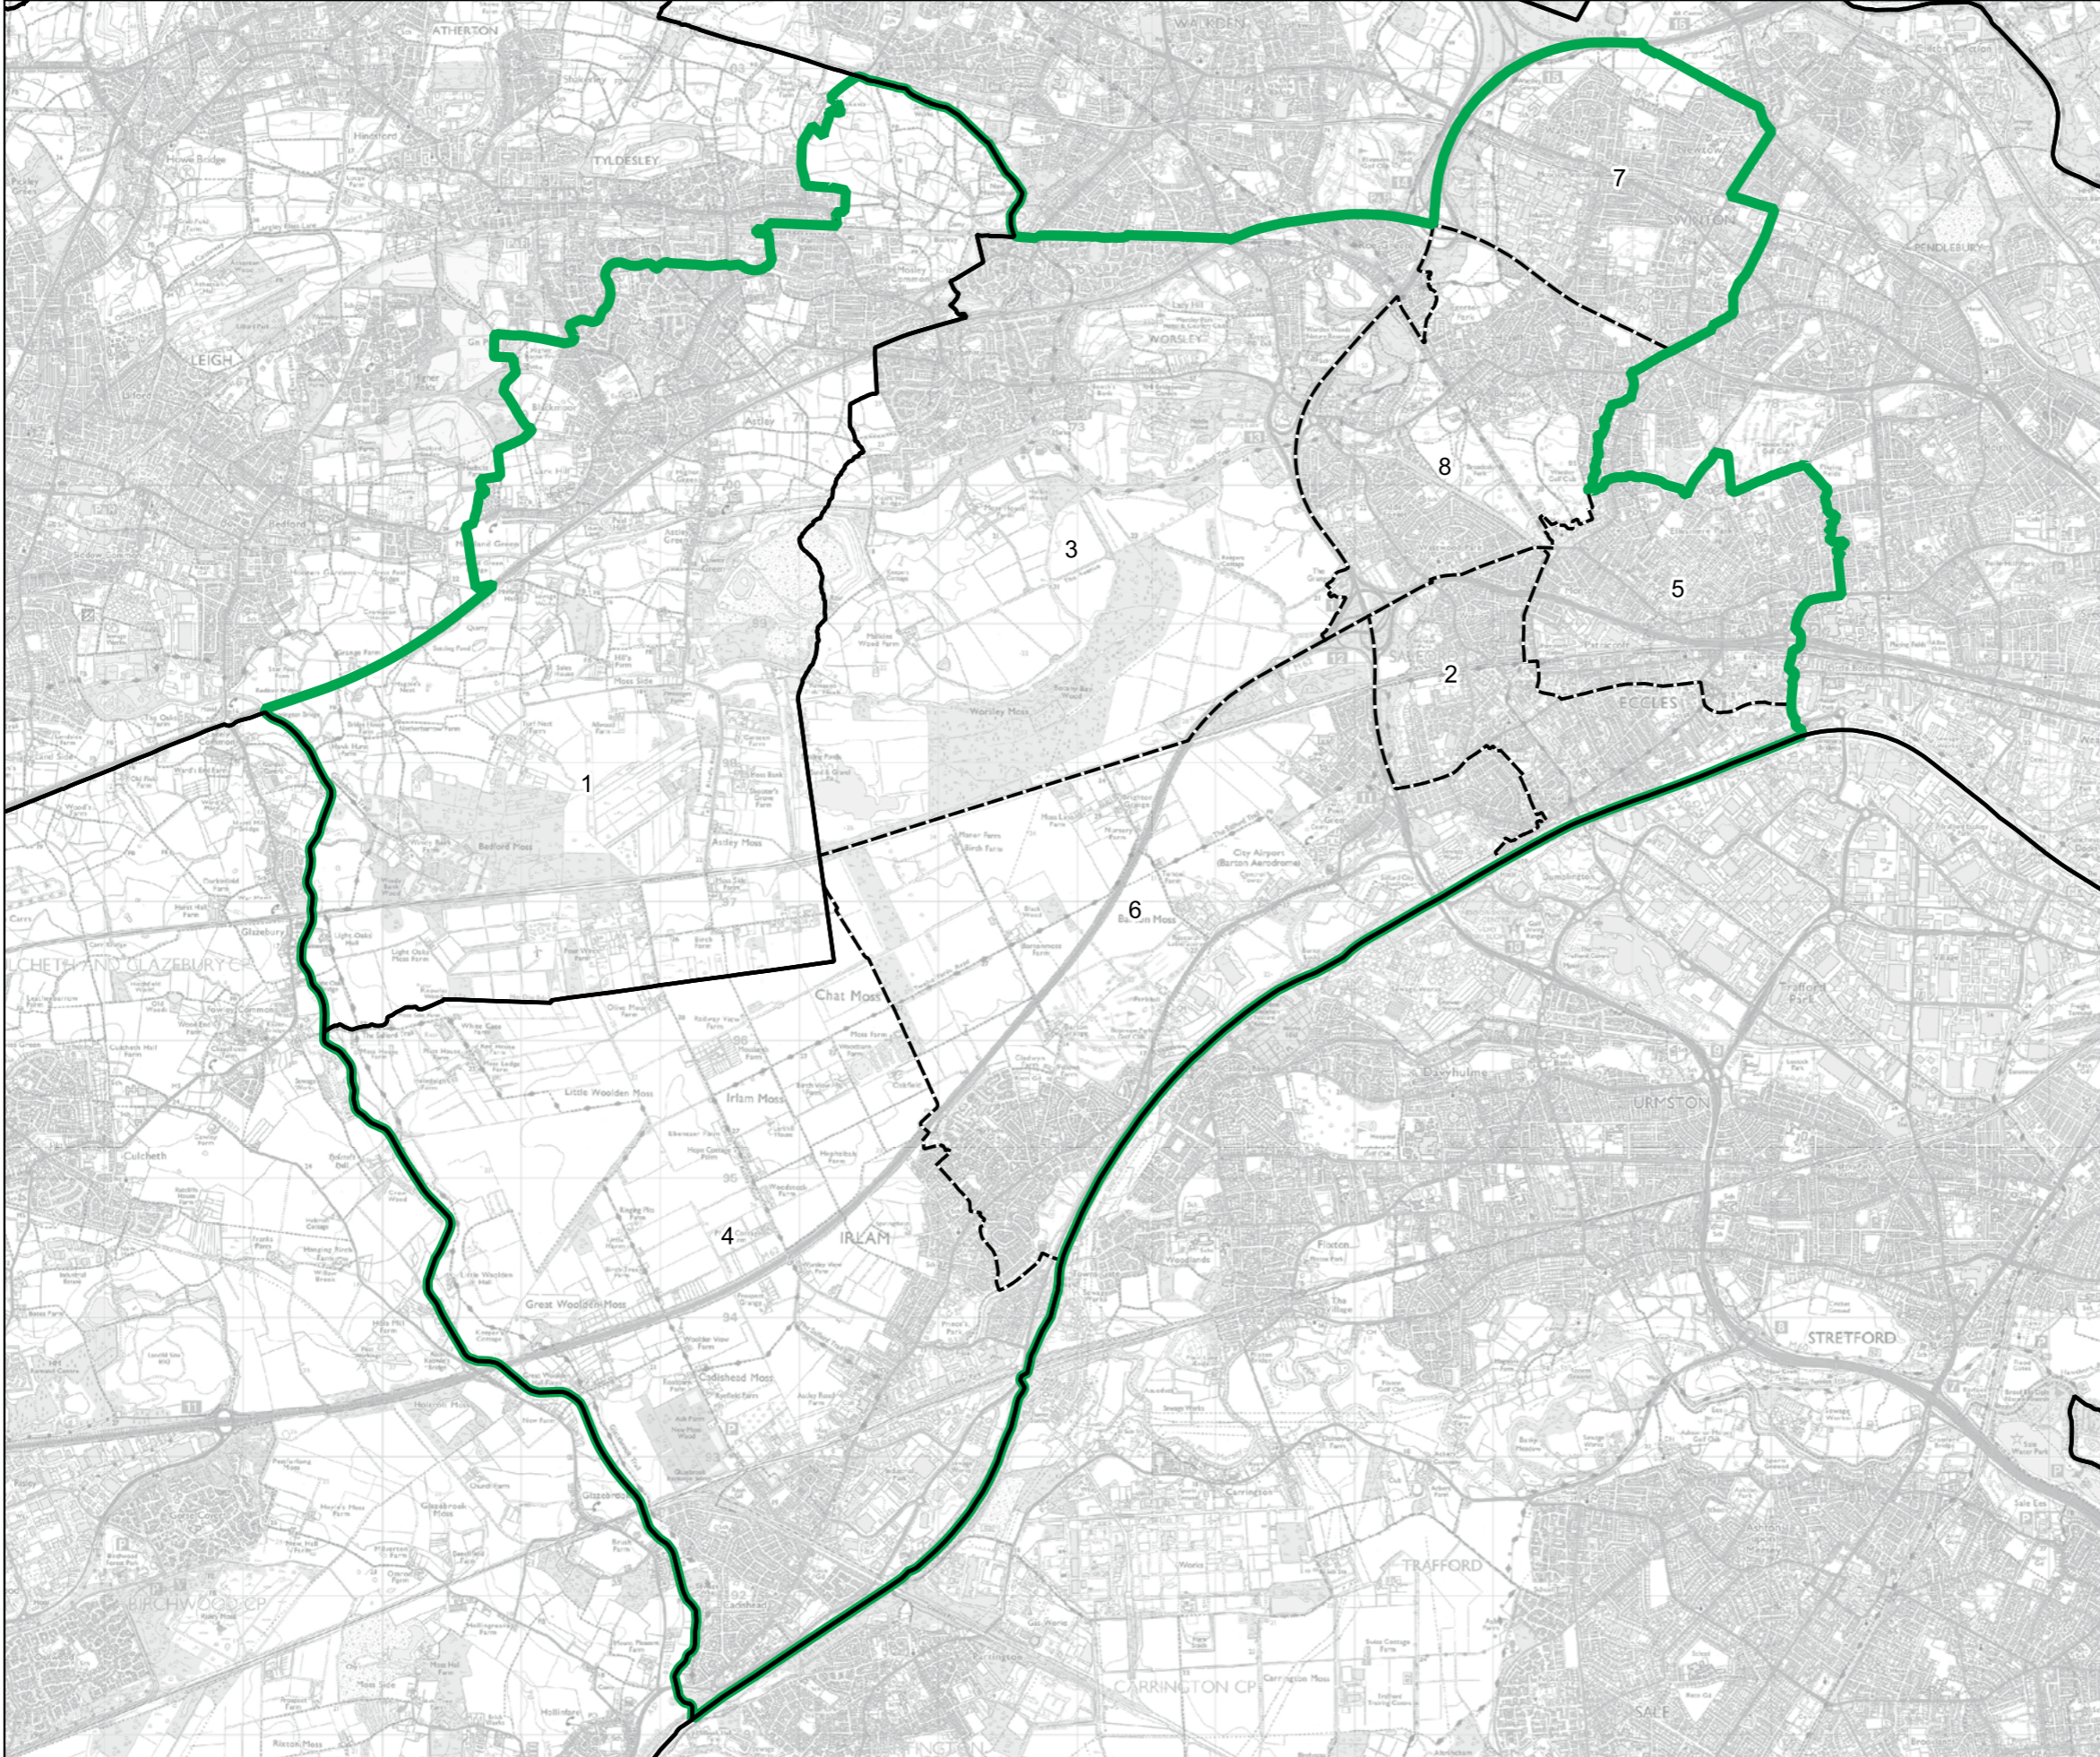

Wards:

- 1 Astley Mosley Common
- 2 Barton & Winton
- 3 Boothstown & Ellenbrook
- 4 Cadishead & Lower Irlam
- 5 Eccles
- 6 Higher Irlam & Peel Green
- 7 Swinton & Wardley
- 8 Worsley & Westwood Park

- Constituency
- Local Authorities
- Wards

0 0.7 1.4 km

© Crown copyright and database rights 2023 OS 100018289. You are permitted to use this data solely to enable you to respond to, or interact with, the organisation that provided you with the data. You are not permitted to copy, sub-licence, distribute or sell any of this data to third parties in any form. Third party rights to enforce the terms of this licence shall be reserved to OS.