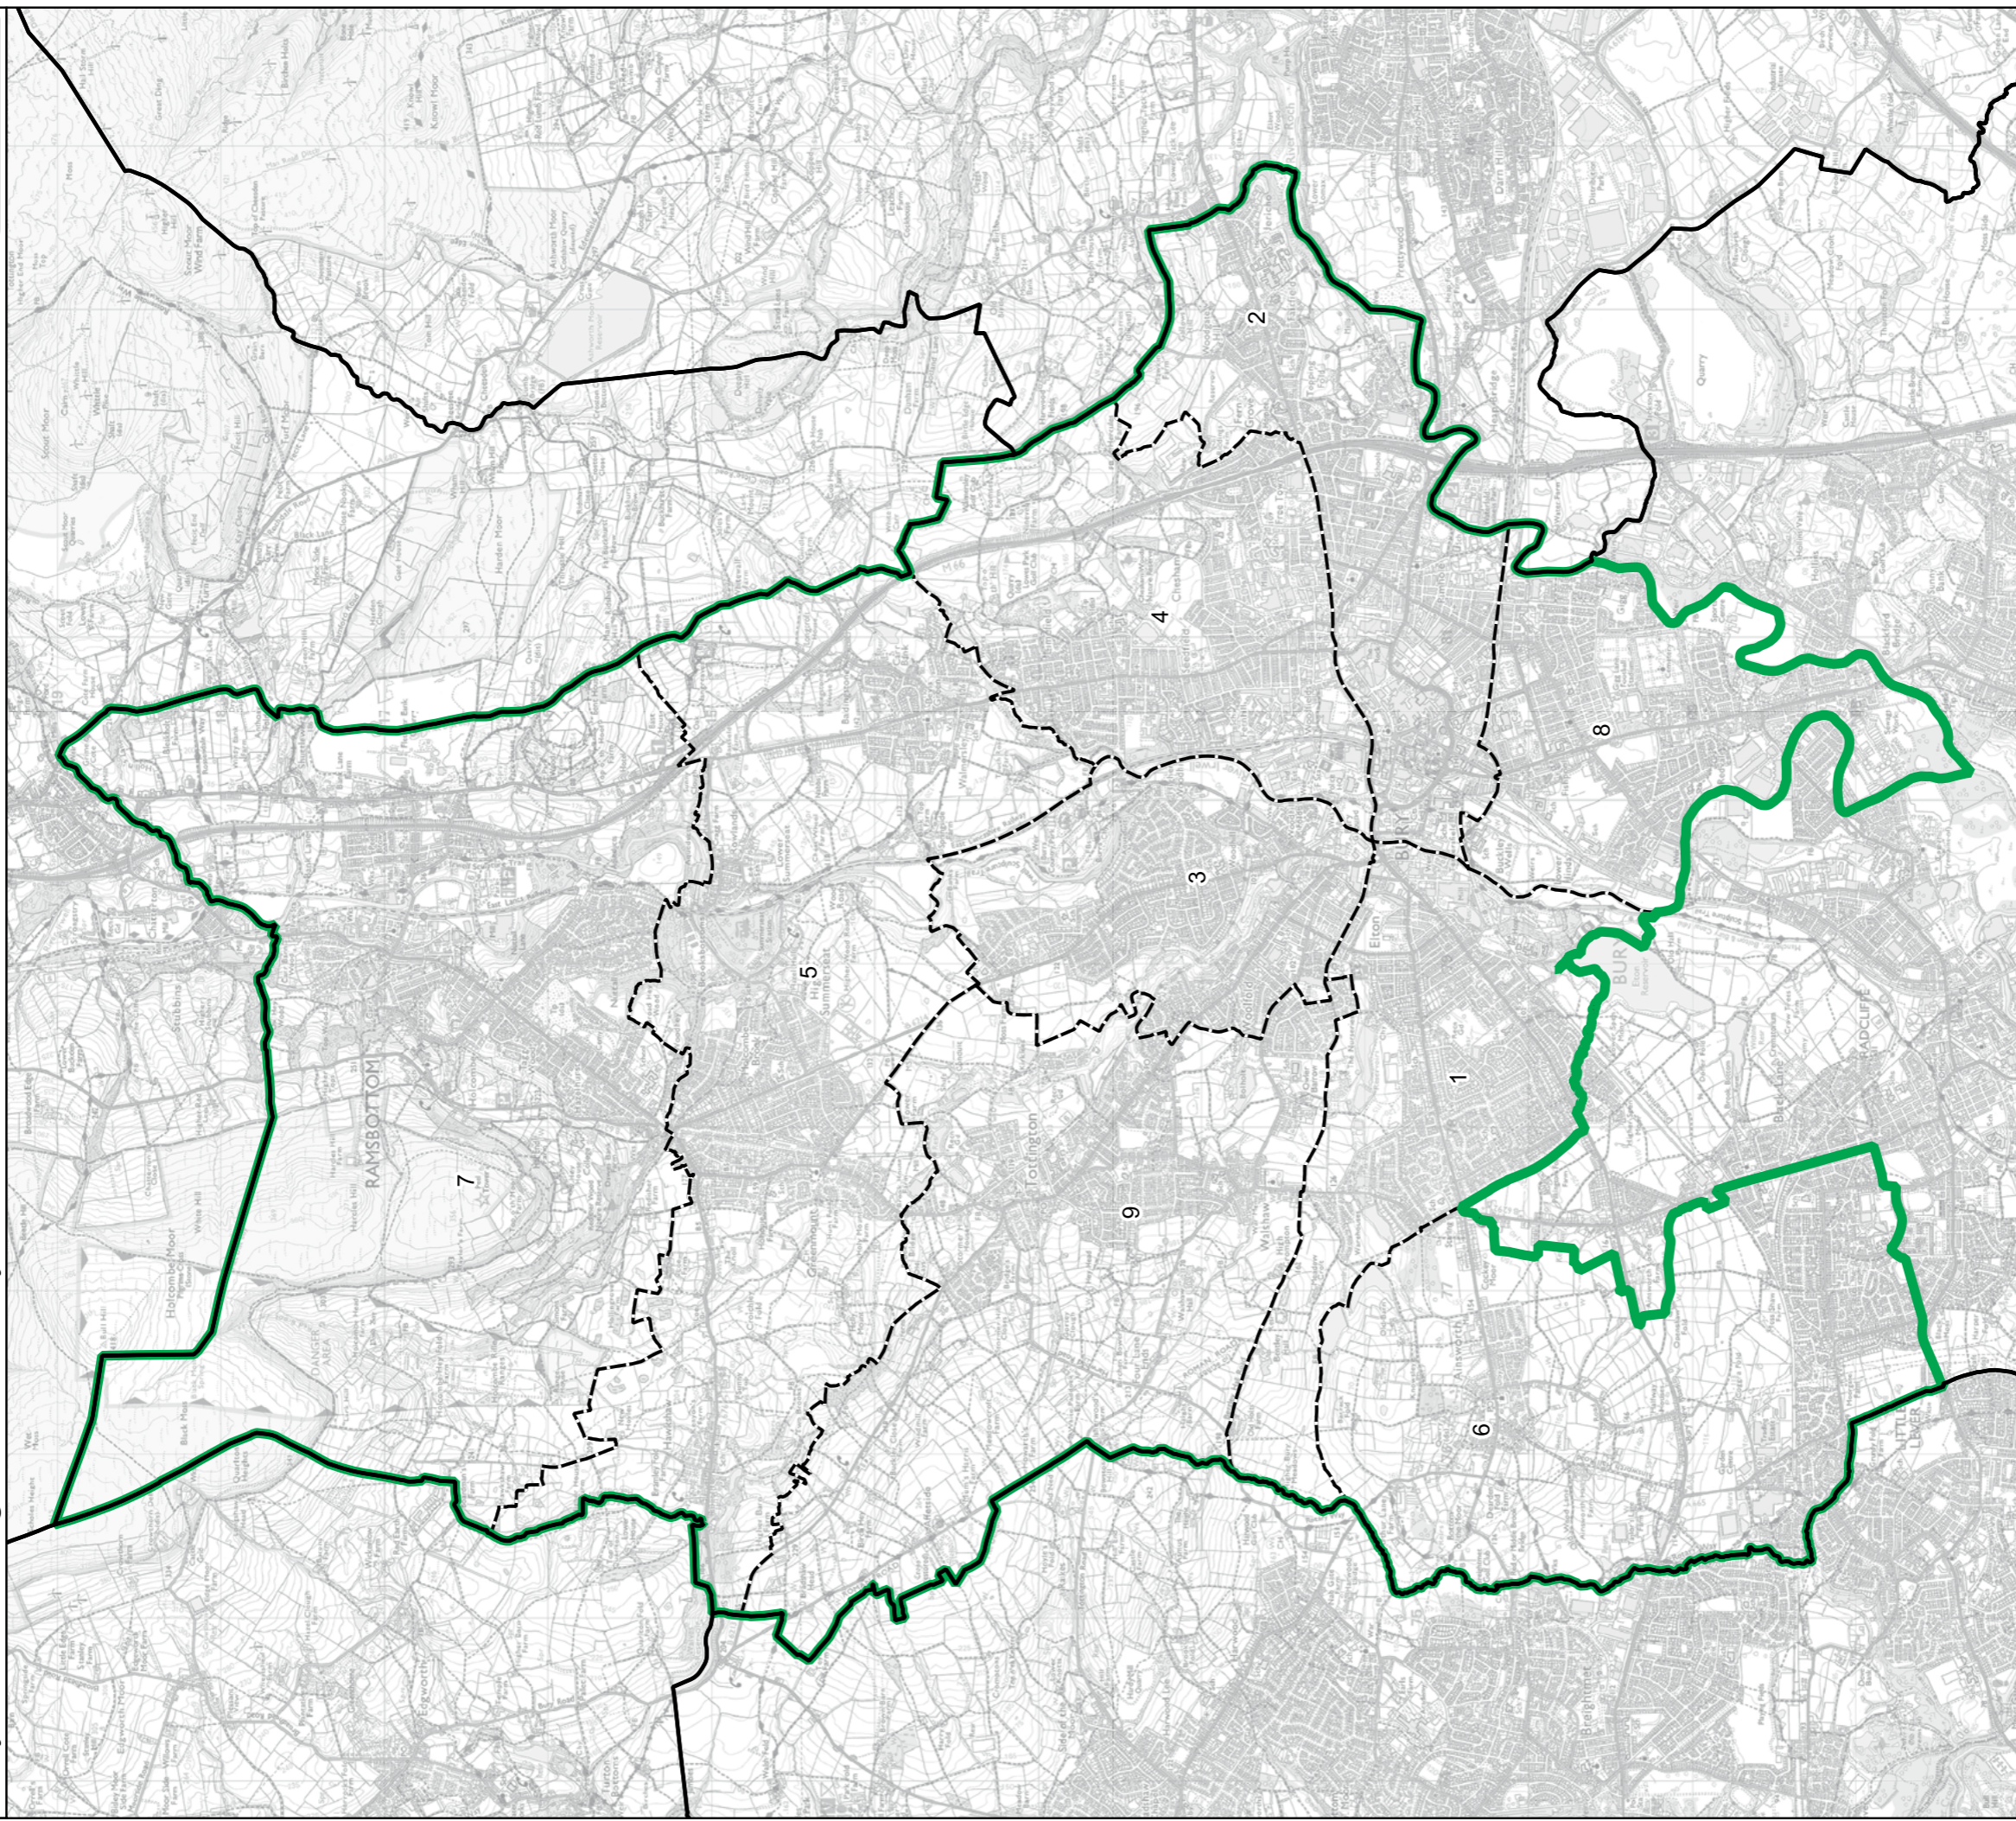

1. **Wards:**
2. 1 Church
   - 2 East
   - 3 Elton
   - 4 Moorside
   - 5 North Manor
   - 6 Radcliffe North
   - 7 Ramsbottom
   - 8 Redvales
   - 9 Tottington

- Constituency
- Local Authorities
- Wards

© Crown copyright and database rights 2023 OS 100018269. You are permitted to use this data solely to enable you to respond to, or interact with, the organisation that provided you with the data. You are not permitted to copy, sub-licence, distribute or sell any of this data to third parties in any form. Third party rights to enforce the terms of this licence shall be reserved to OS.