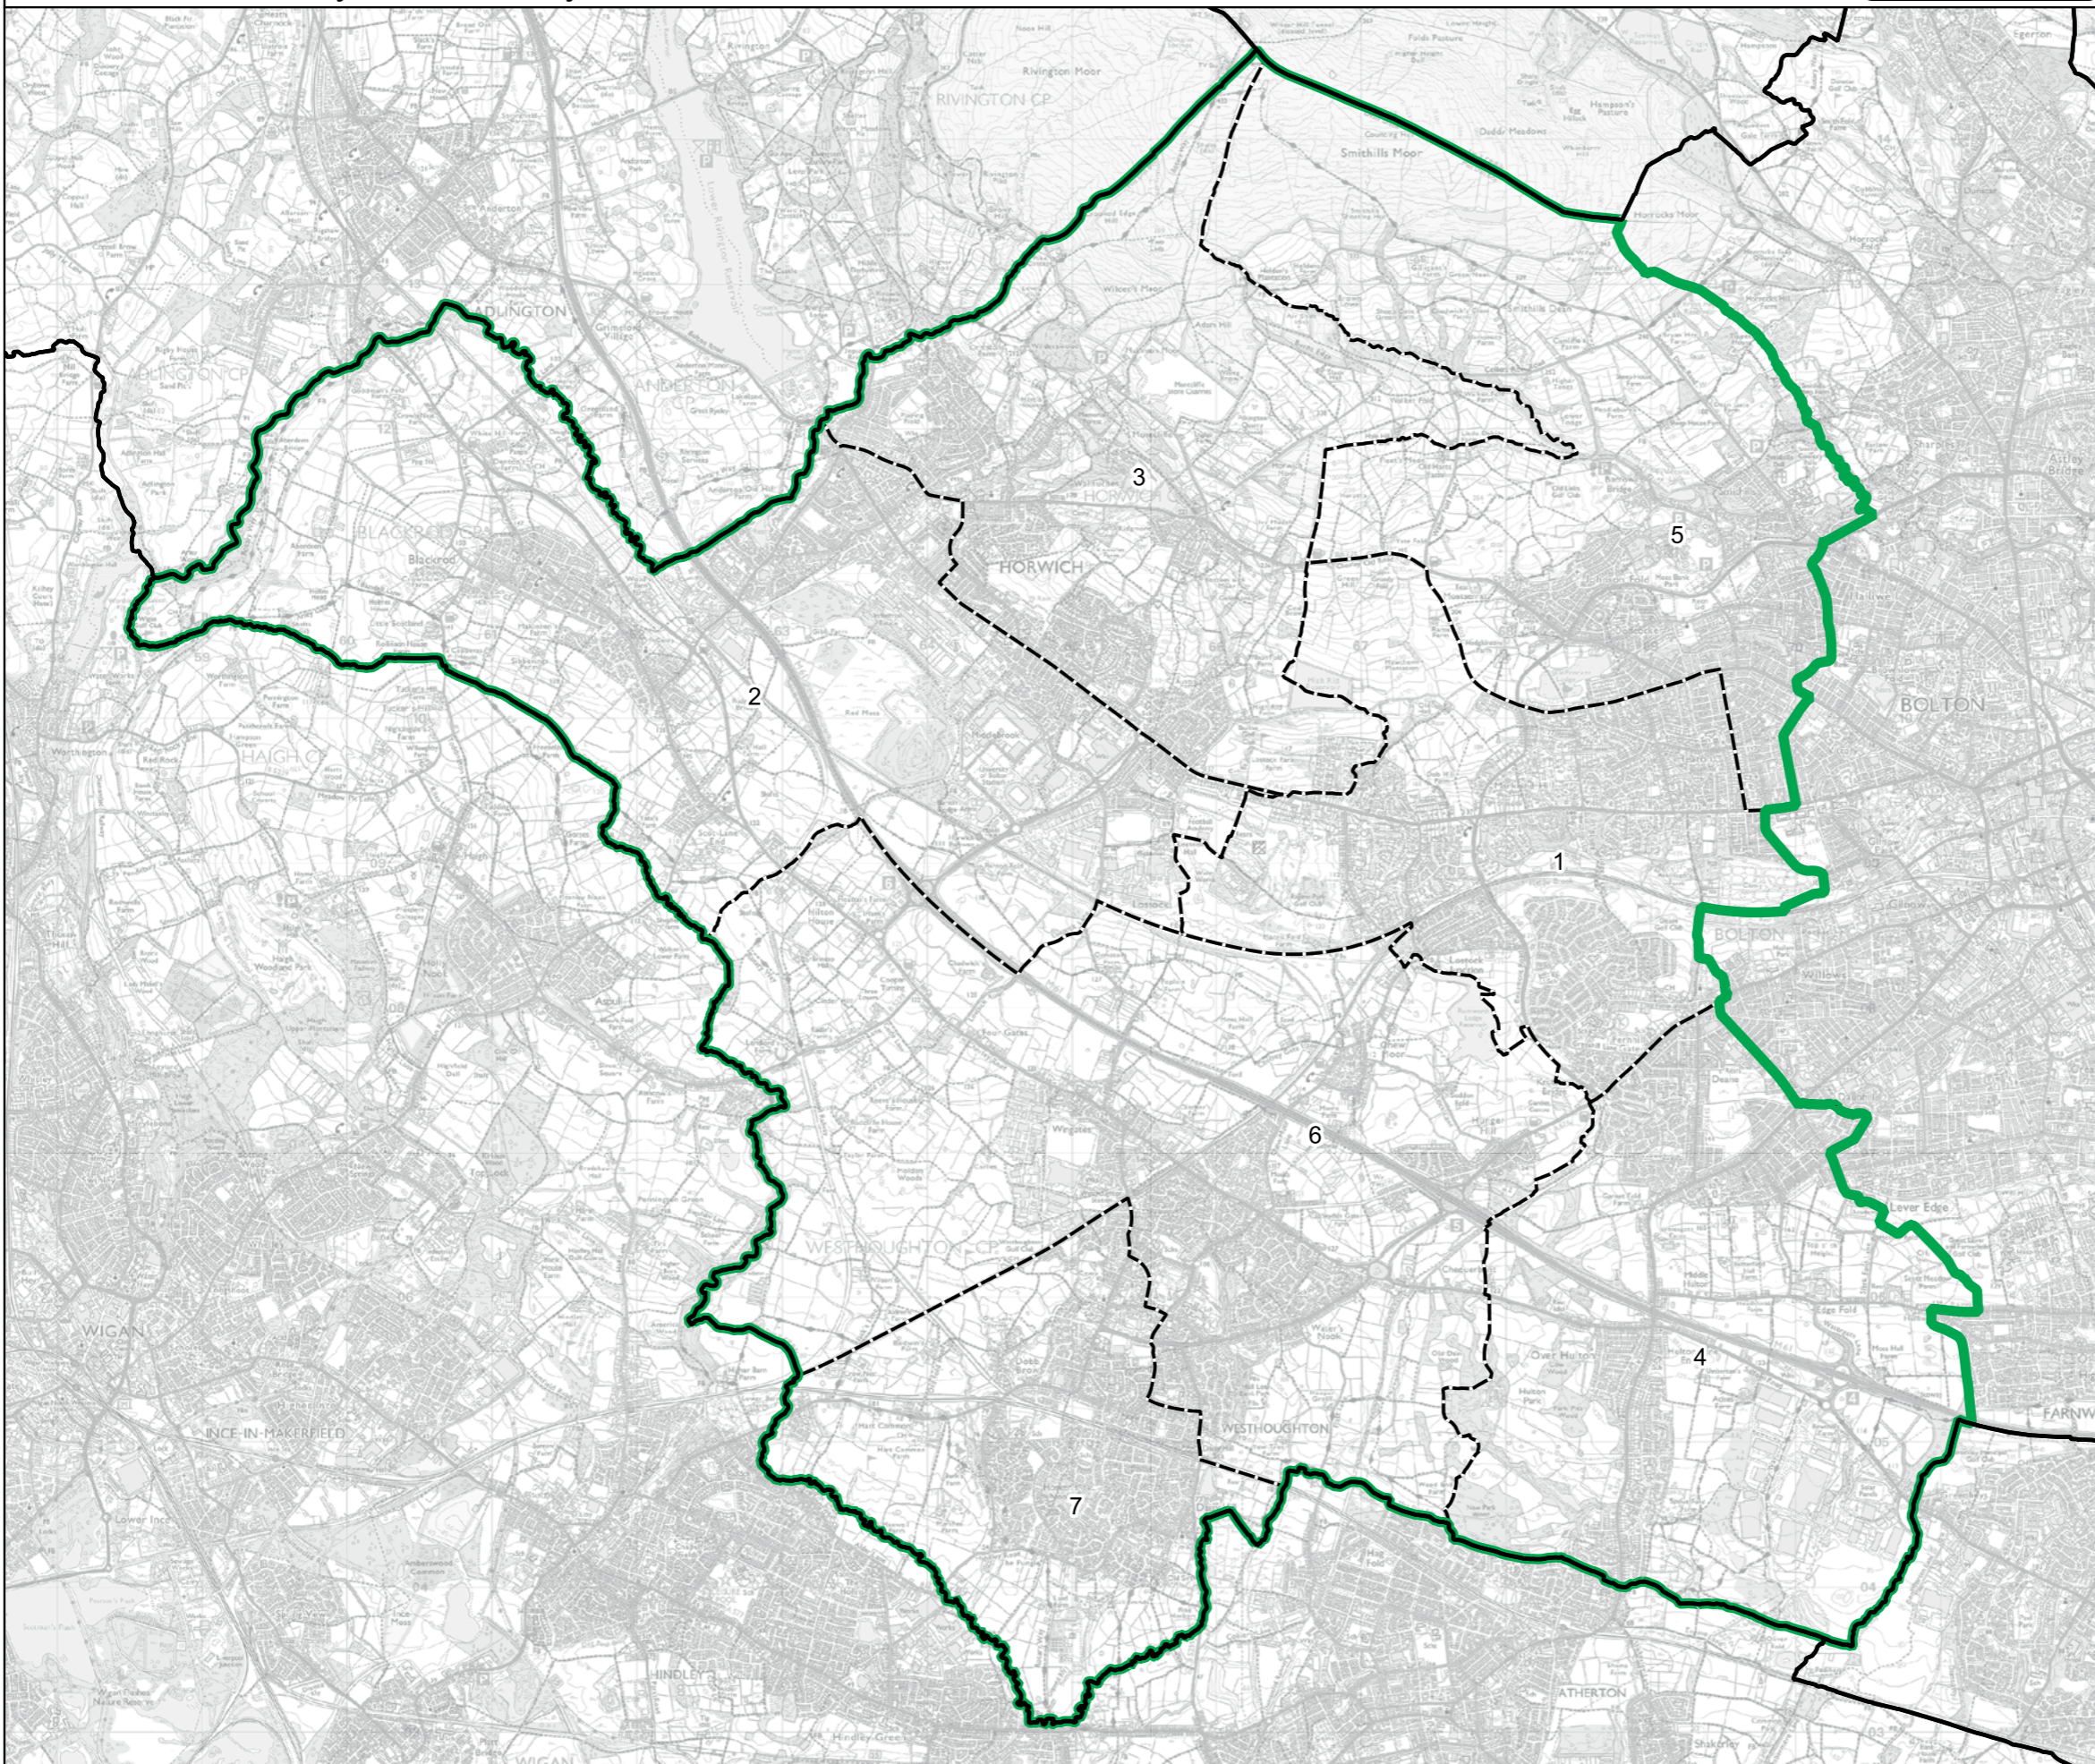

Boundary Commission for England - Final Recommendations for the North West Region

Bolton West County Constituency - Electorate 72,125

1. Wards:
2. 1 Heaton and Lostock
   - 2 Horwich and Blackrod
   - 3 Horwich North East
   - 4 Hulton
   - 5 Smithills
   - 6 Westthoughton North and Chew Moor
   - 7 Westthoughton South

- Constituency
- Local Authorities
- Wards

© Crown copyright and database rights 2023 OS 100018289. You are permitted to use this data solely to enable you to respond to, or interact with, the organisation that provided you with the data. You are not permitted to copy, sub-licence, distribute or sell any of this data to third parties in any form. Third party rights to enforce the terms of this licence shall be reserved to OS.