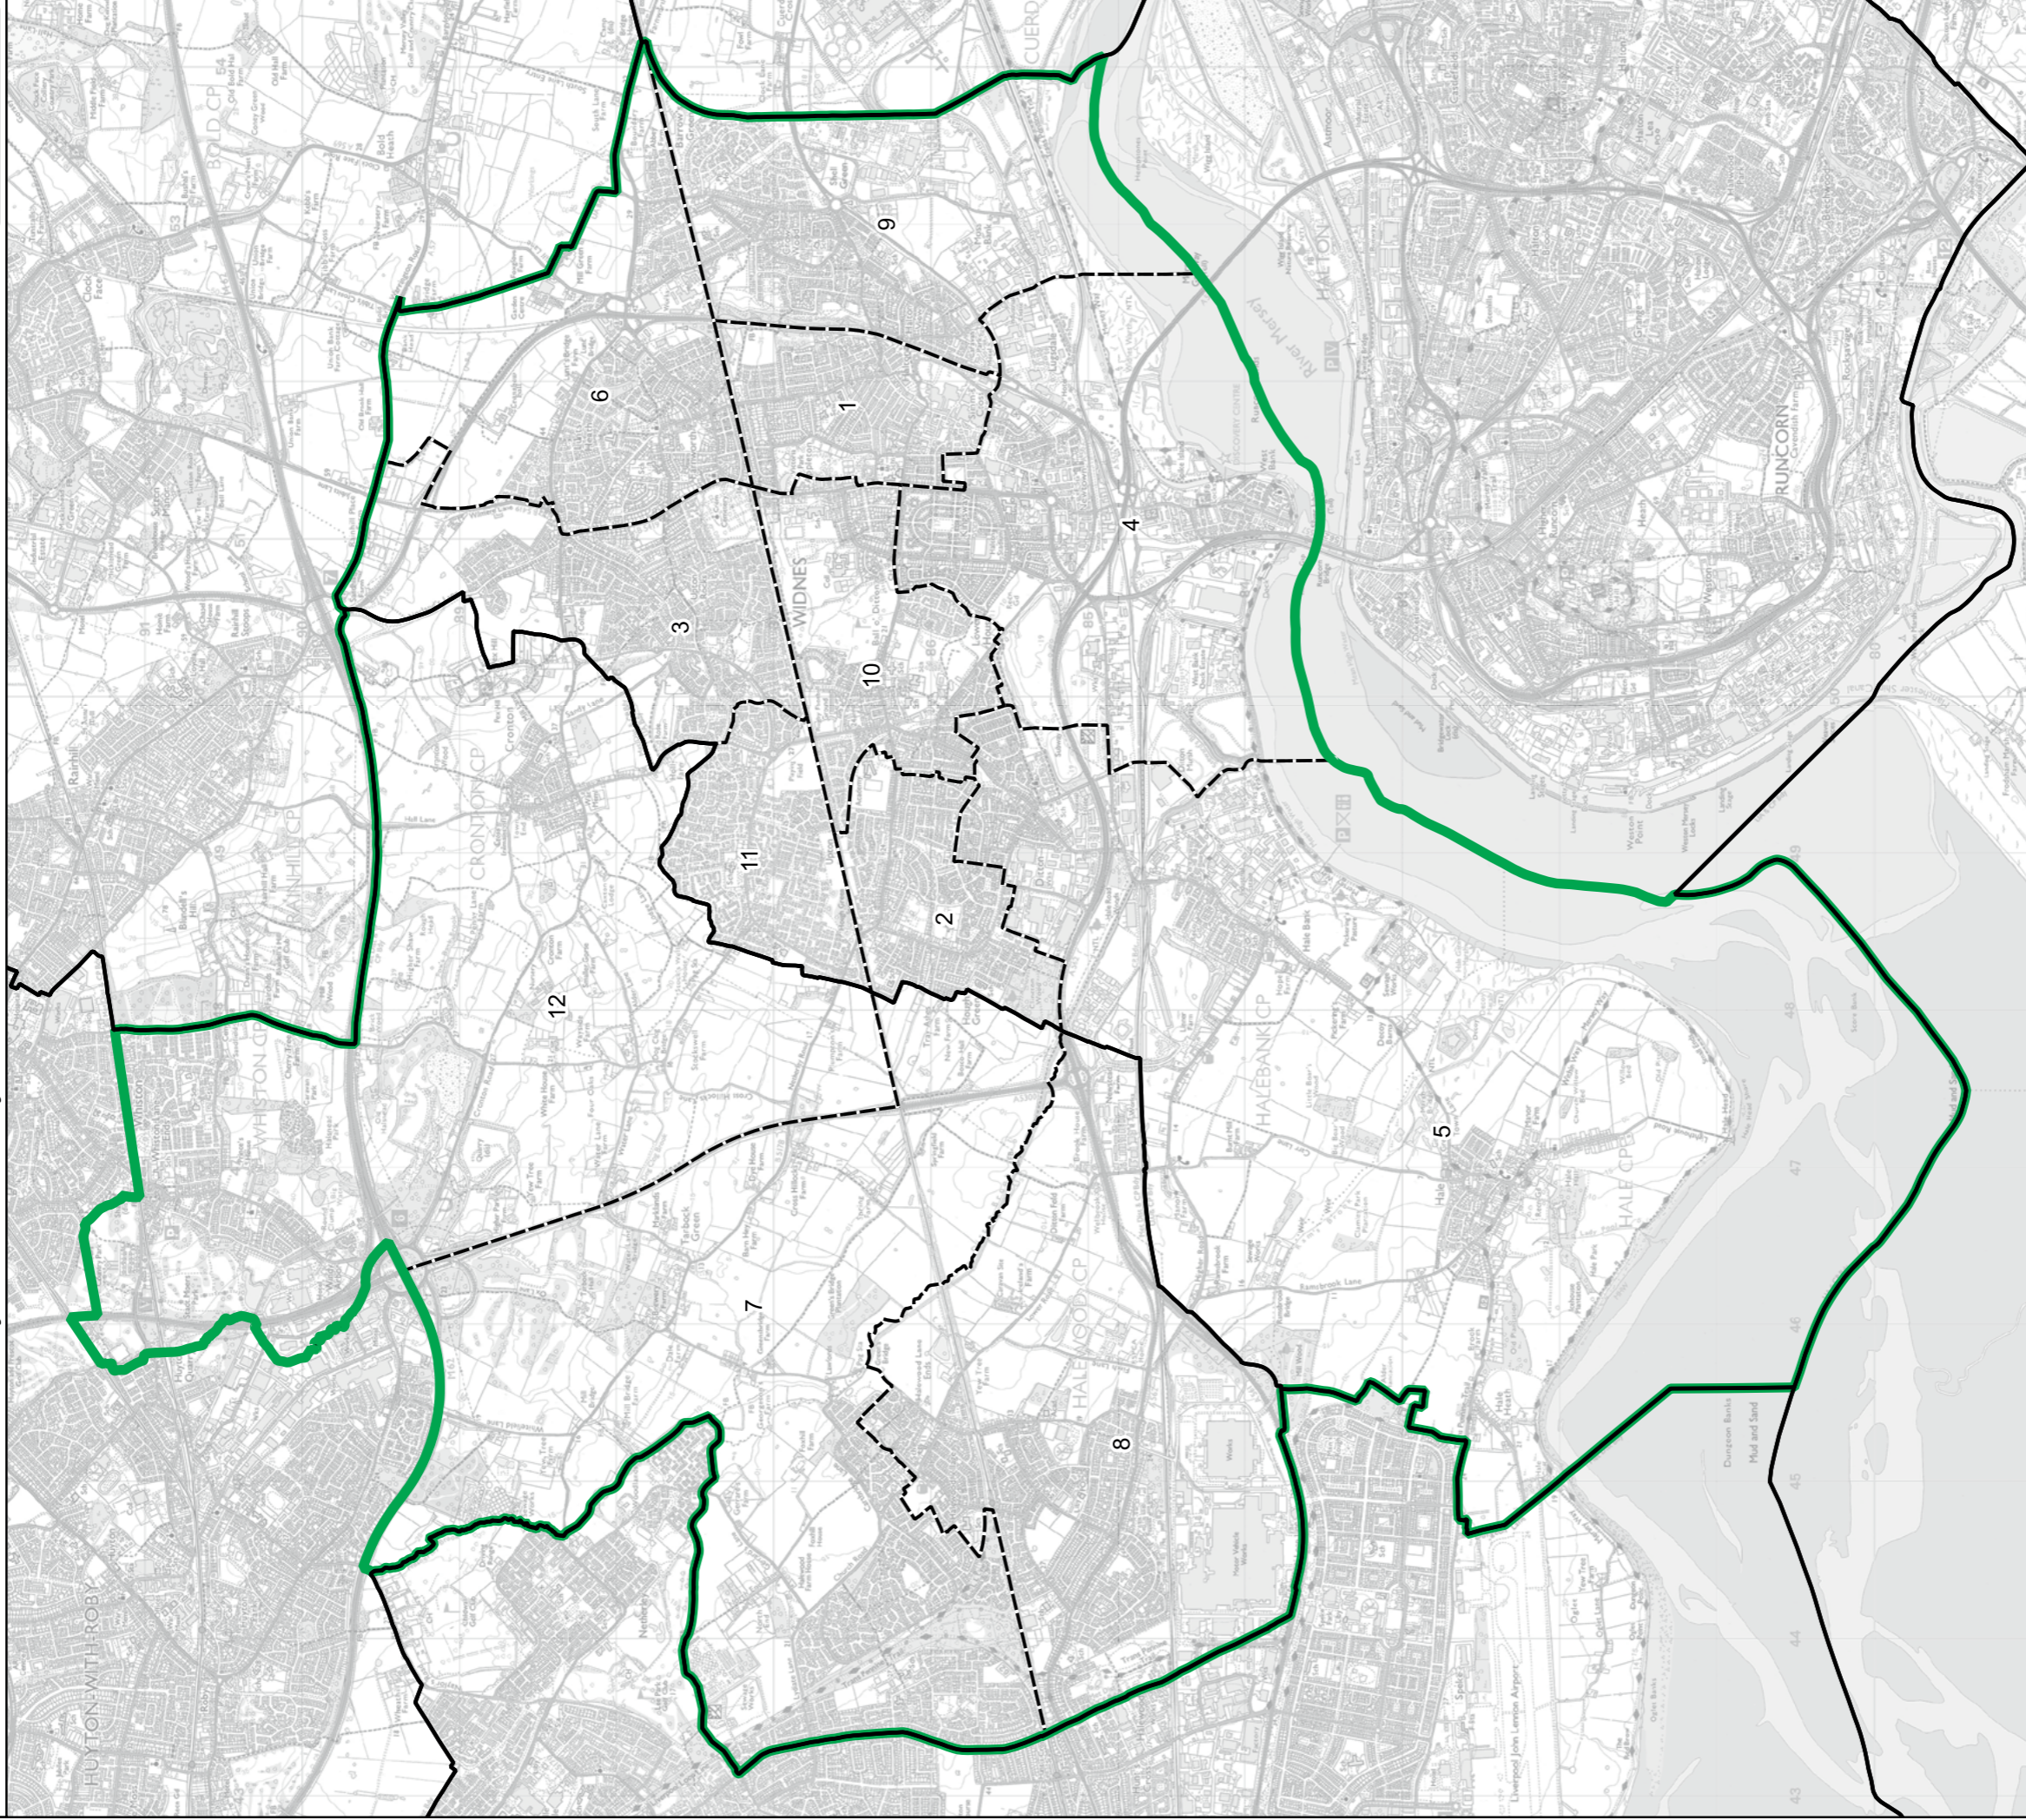

Boundary Commission for England - Final Recommendations for the North West Region
Widnes and Halewood County Constituency - Electorate 70,865

Constituency
Local Authorities
Wards

0 0.6 1.2 km

Wards:

- 1 Appleton
- 2 Bankfield
- 3 Birchfield
- 4 Central & West Bank
- 5 Ditton, Hale Village & Halebank
- 6 Farnworth
- 7 Halewood North
- 8 Halewood South
- 9 Halton View
- 10 Highfield
- 11 Hough Green
- 12 Whiston & Cronton (Part)

© Crown copyright and database rights 2023 OS 100018269. You are permitted to use this data solely to enable you to respond to, or interact with, the organisation that provided you with the data. You are not permitted to copy, sub-licence, distribute or sell any of this data to third parties in any form. Third party rights to enforce the terms of this licence shall be reserved to OS.

Widnes and Halewood County Constituency