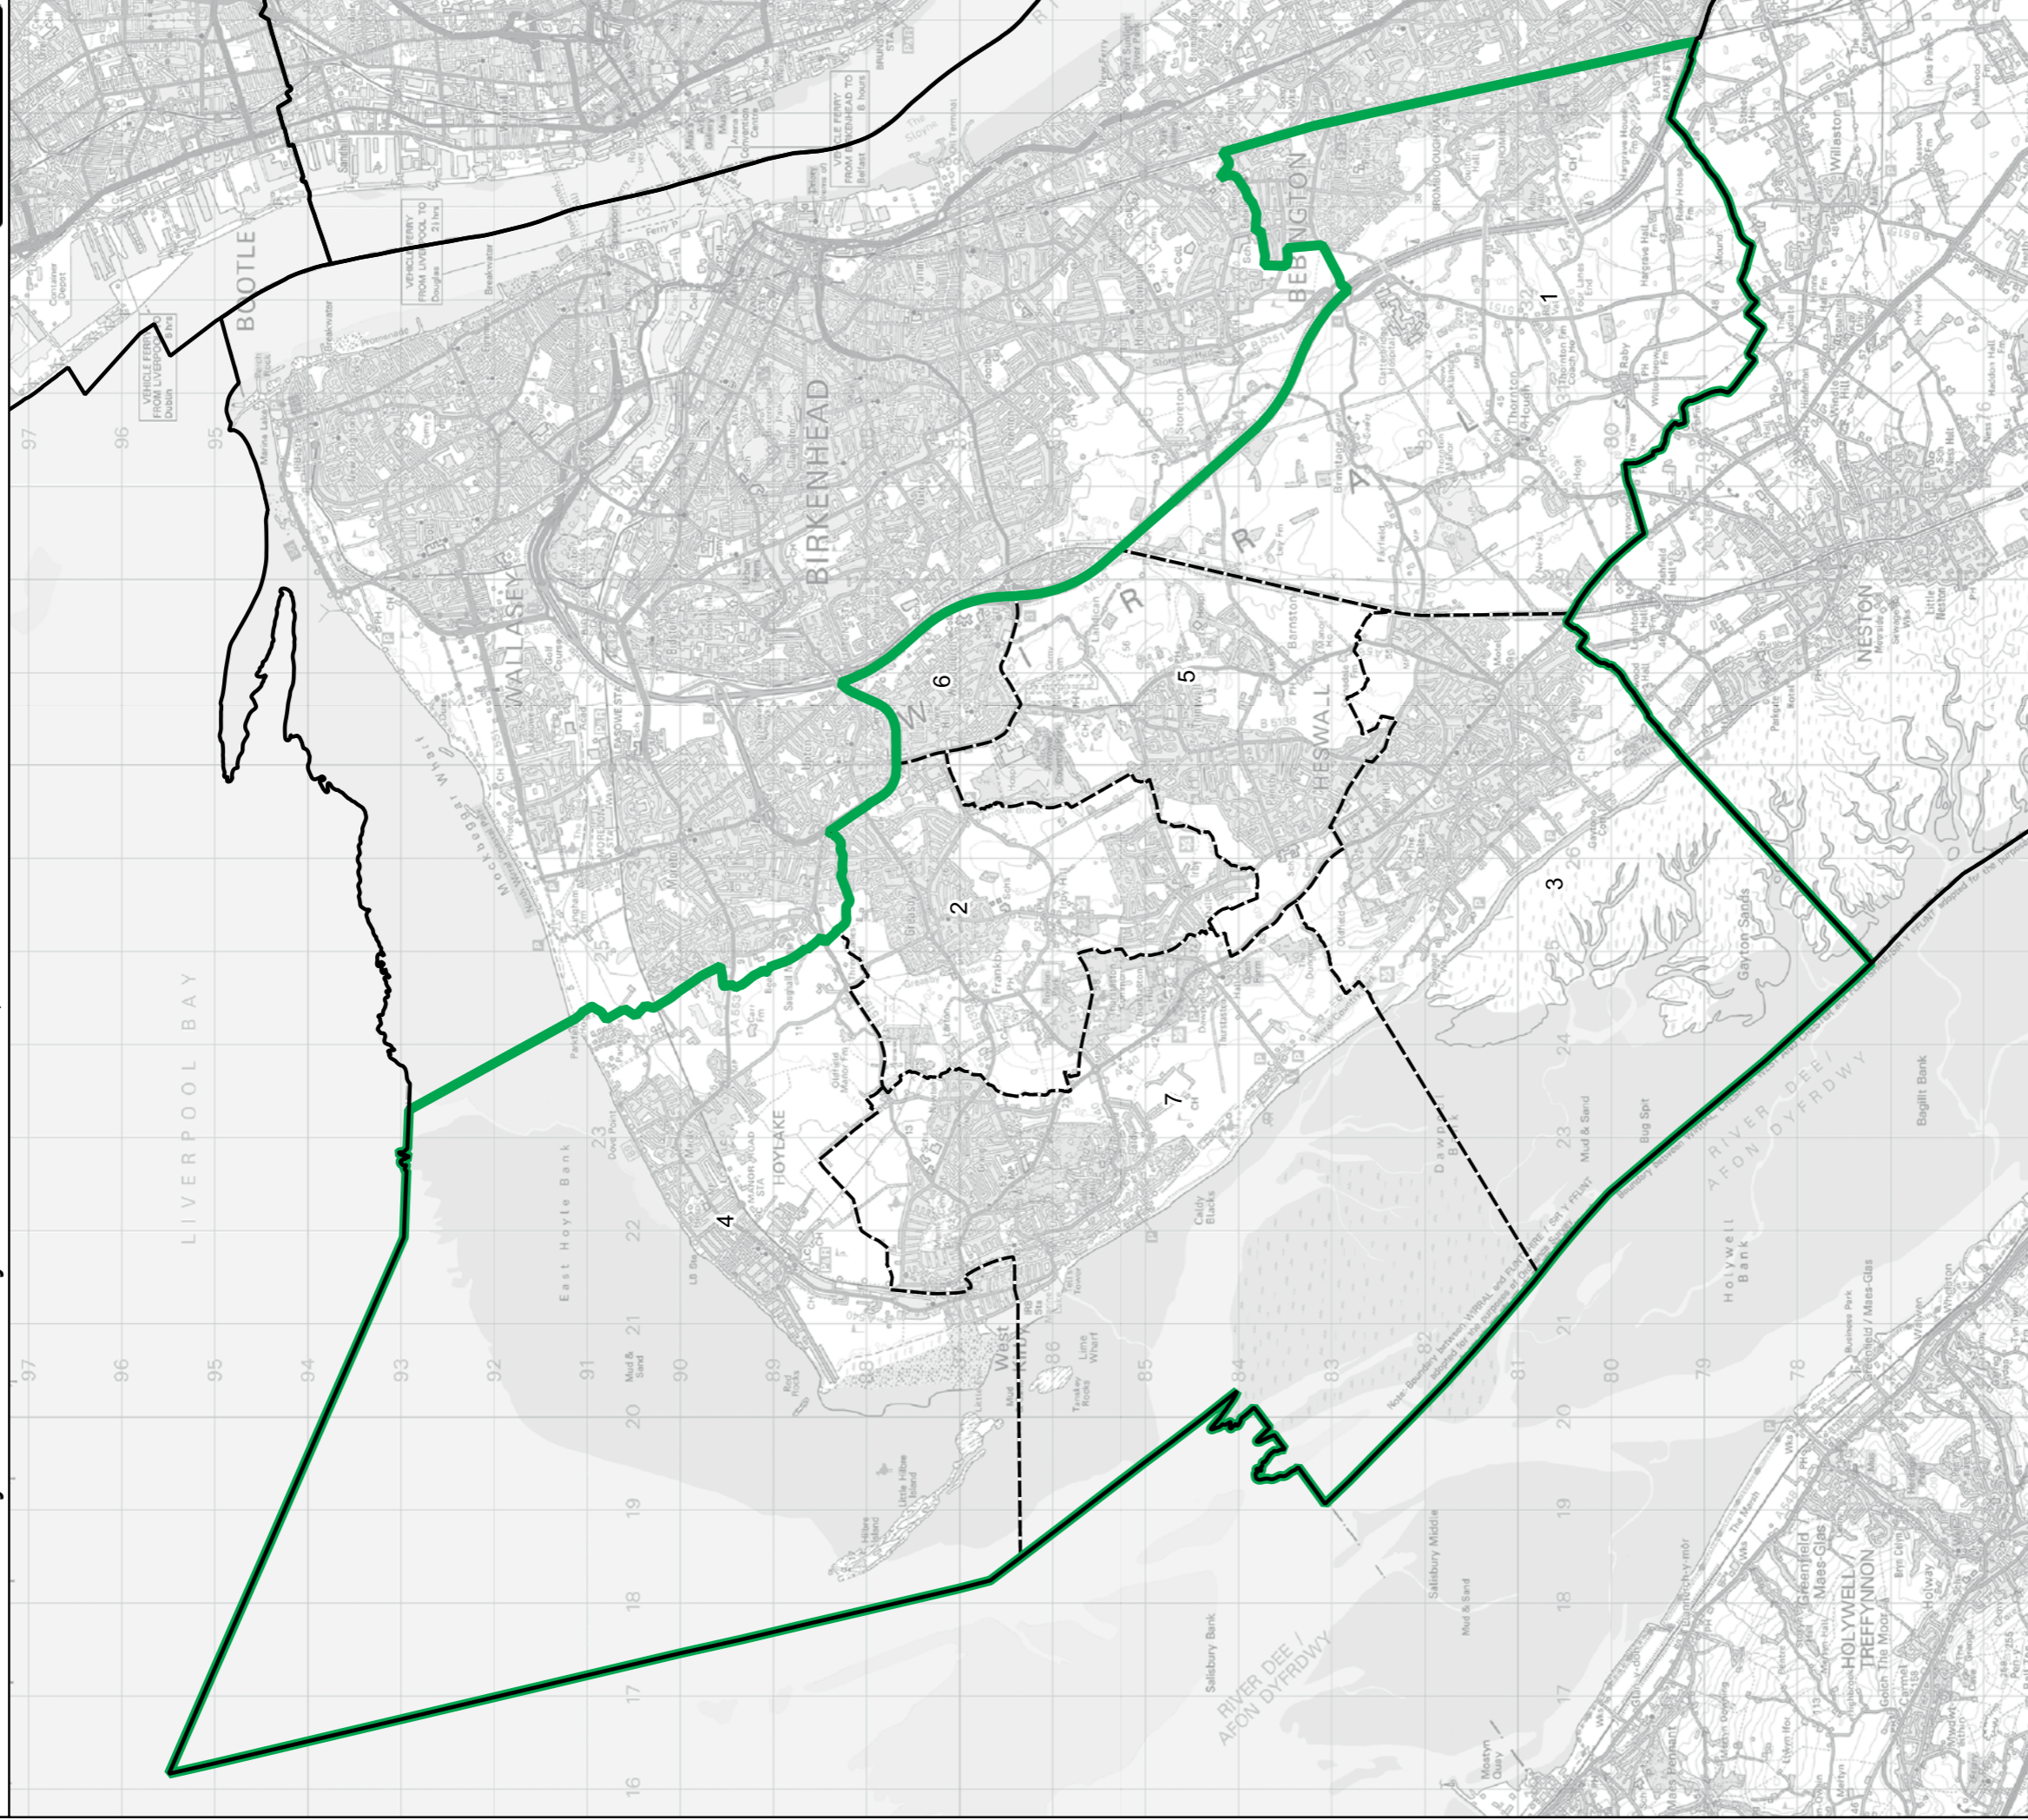

Boundary Commission for England - Final Recommendations for the North West Region
Wirral West County Constituency - Electorate 72,126

1. **Wards:**
2. 1 Clatterbridge
   - 2 Greasby, Frankby and Irby
   - 3 Heswall
   - 4 Hoylake and Meols
   - 5 Pensby and Thingwall
   - 6 Upton (Part)
   - 7 West Kirby and Thurstaston

- Constituency
- Local Authorities
- Wards

N

0 1 2 km

© Crown copyright and database rights 2023 OS 100018269. You are permitted to use this data solely to enable you to respond to, or interact with, the organisation that provided you with the data. You are not permitted to copy, sub-licence, distribute or sell any of this data to third parties in any form. Third party rights to enforce the terms of this licence shall be reserved to OS.

Wirral West County Constituency