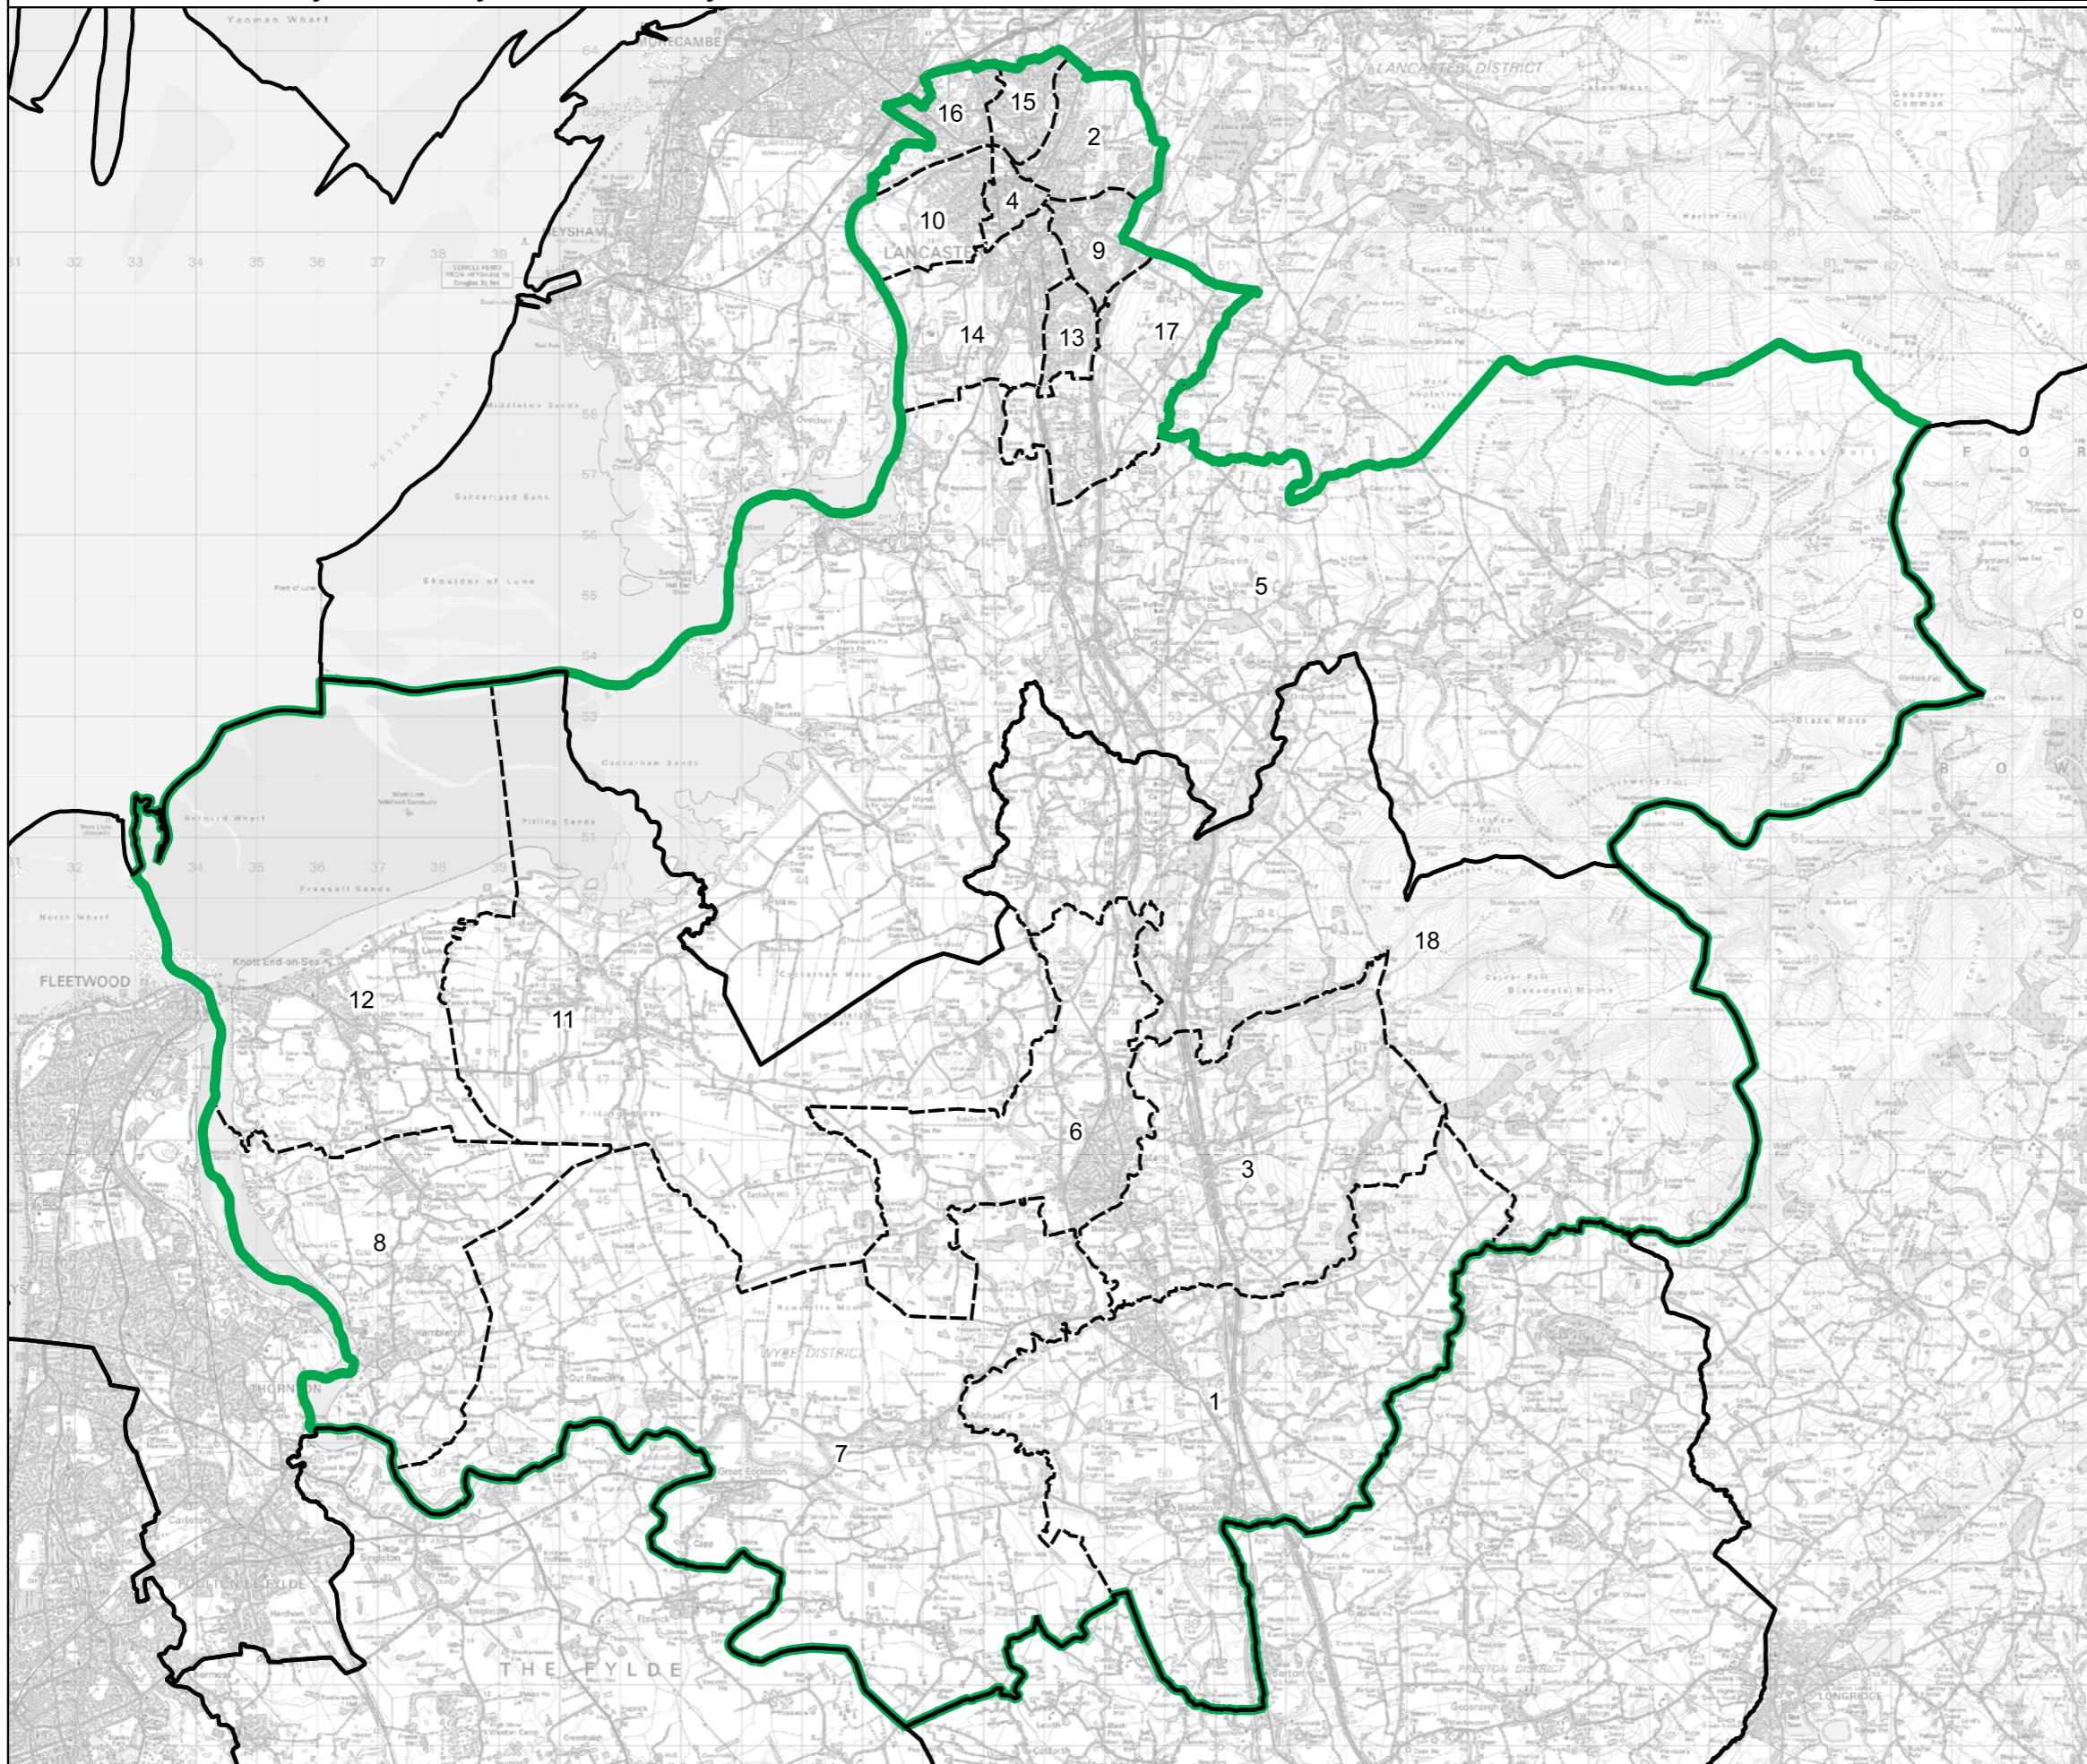

Wards:

- 1 Brock with Catterall
- 2 Bulk
- 3 Calder
- 4 Castle
- 5 Ellel
- 6 Garstang
- 7 Great Eccleston
- 8 Hambleton & Stalmine
- 9 John O'Gaunt
- 10 Marsh
- 11 Pilling
- 12 Preesall
- 13 Scotforth East
- 14 Scotforth West
- 15 Skerton East
- 16 Skerton West
- 17 University & Scotforth Rural
- 18 Wyresdale

- Constituency
- Local Authorities
- Wards

© Crown copyright and database rights 2023 OS 100018289. You are permitted to use this data solely to enable you to respond to, or interact with, the organisation that provided you with the data. You are not permitted to copy, sub-licence, distribute or sell any of this data to third parties in any form. Third party rights to enforce the terms of this licence shall be reserved to OS.

Lancaster and Wyre County Constituency