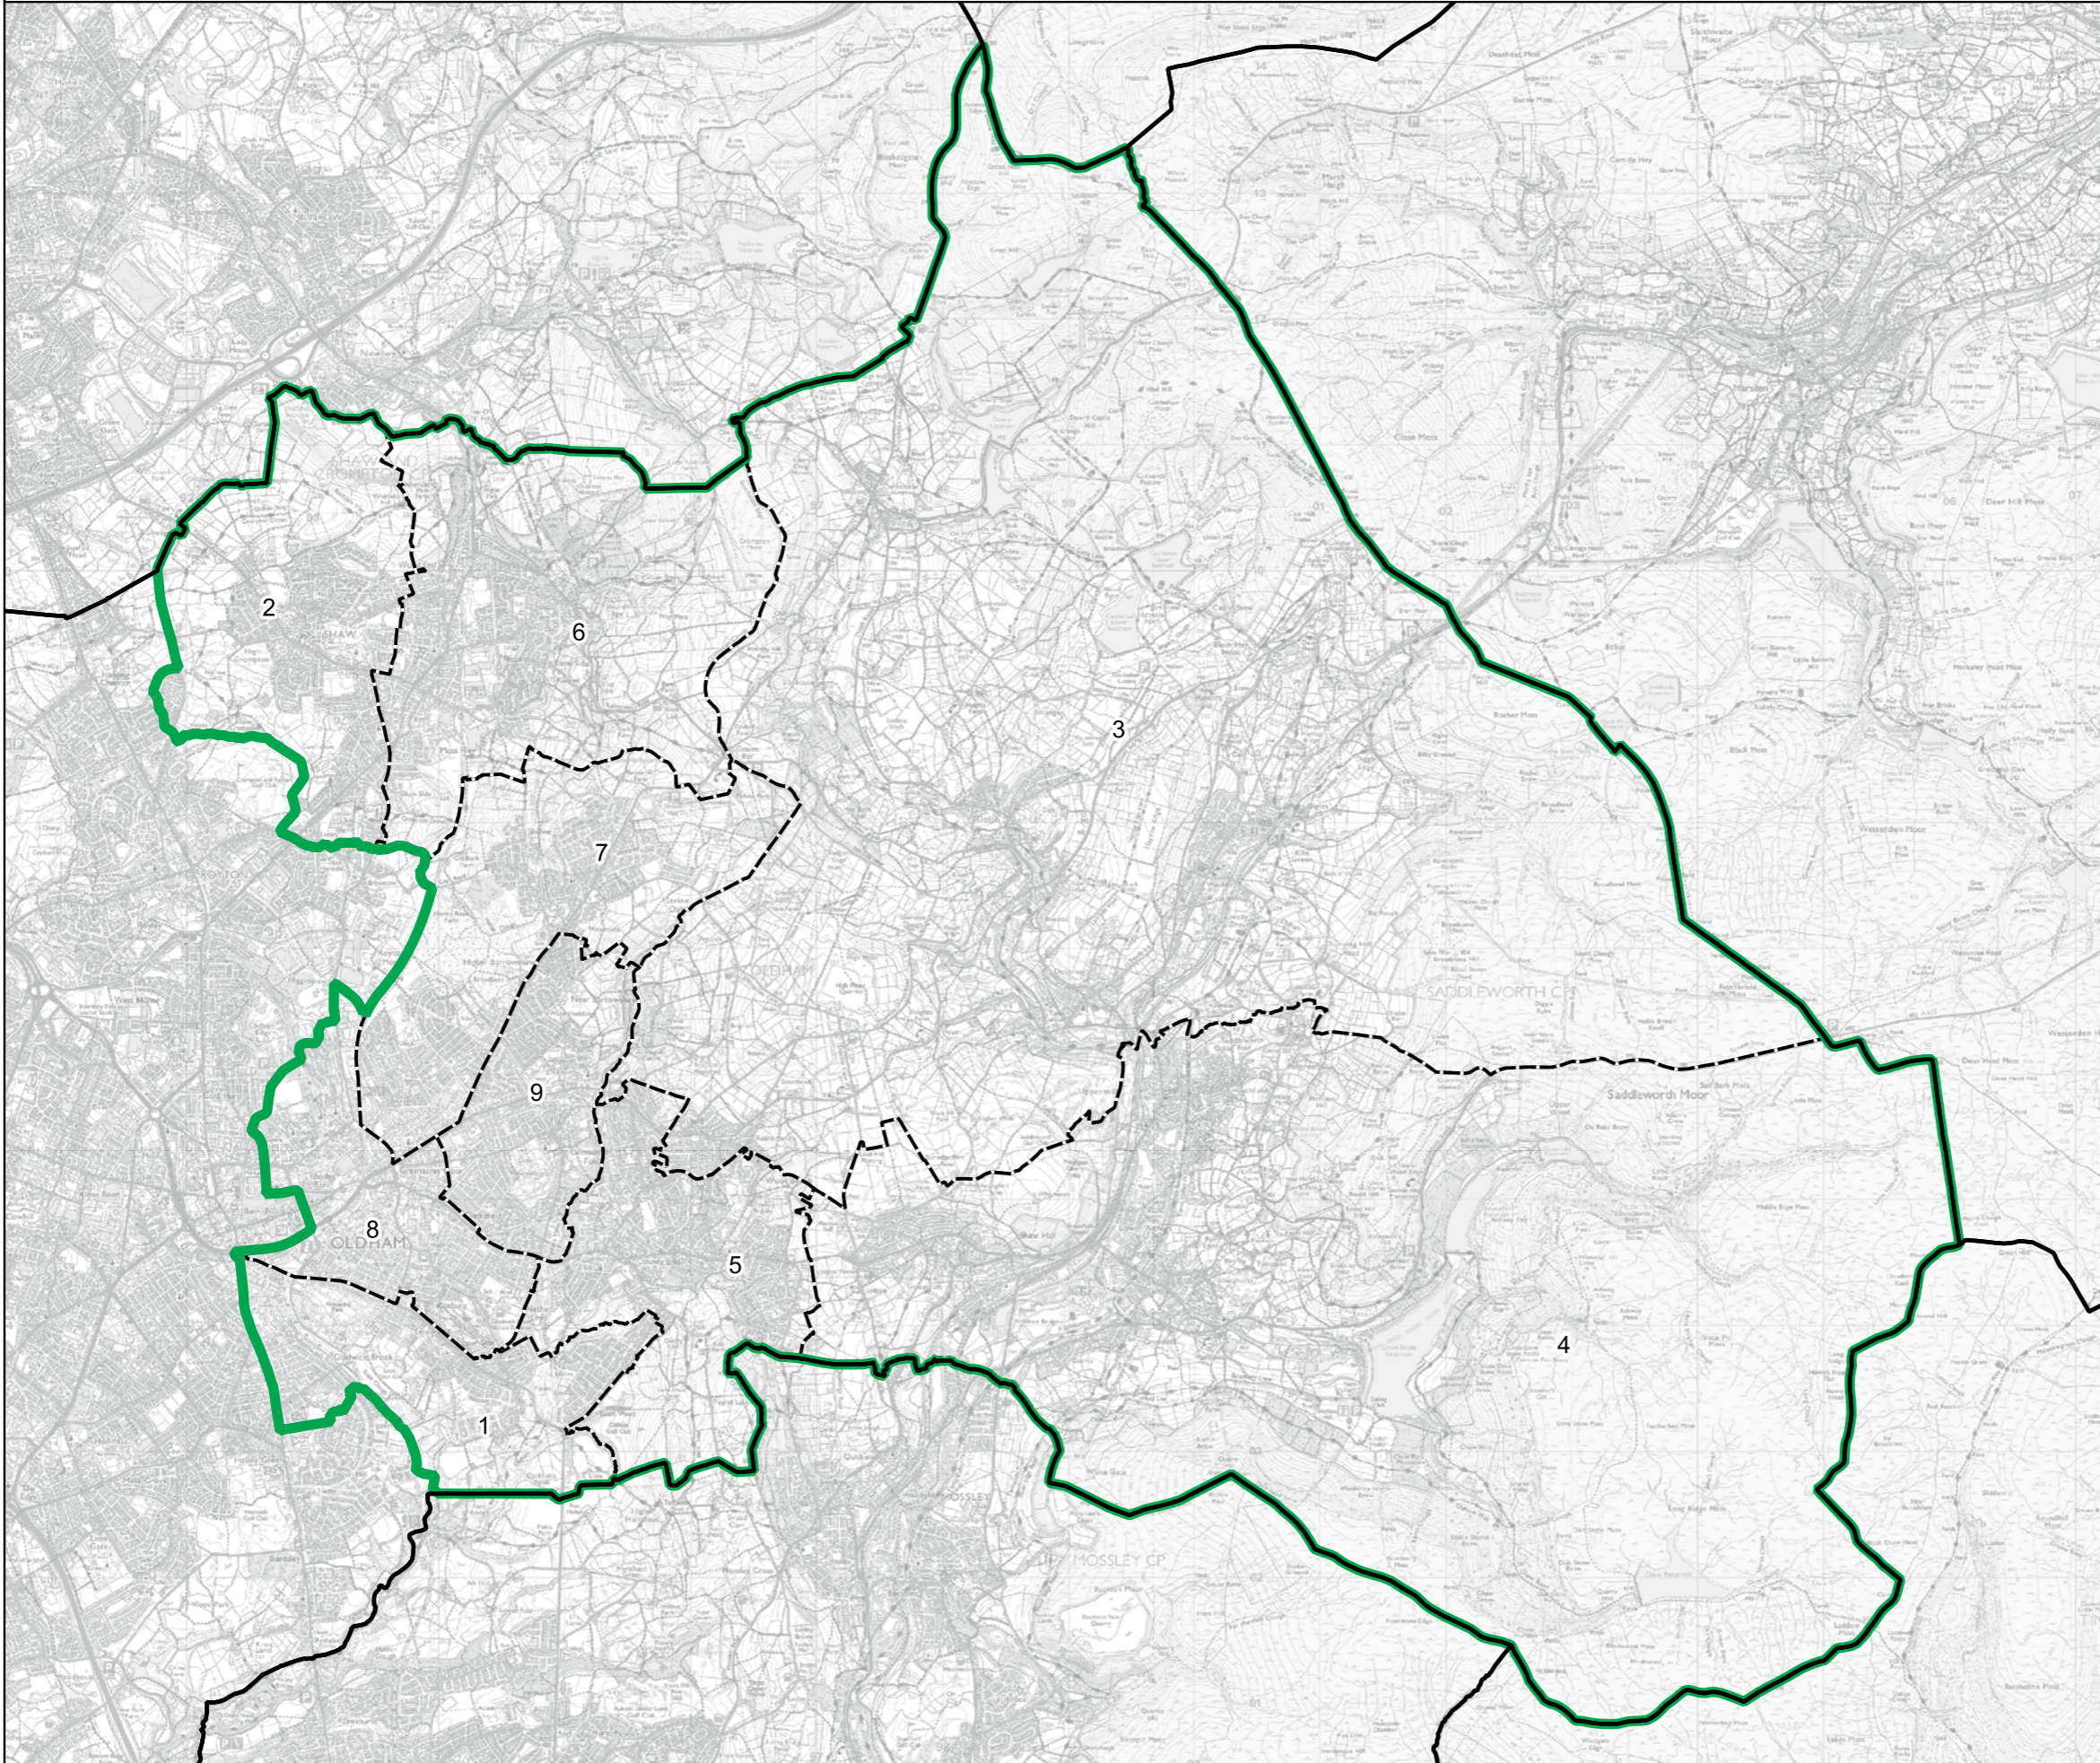

- Constituency
- Local Authorities
- Wards

0 0.8 1.6 km

© Crown copyright and database rights 2023 OS 100018289.
 You are permitted to use this data solely to enable you to respond to, or interact with, the organisation that provided you with the data. You are not permitted to copy, sub-licence, distribute or sell any of this data to third parties in any form. Third party rights to enforce the terms of this licence shall be reserved to OS.