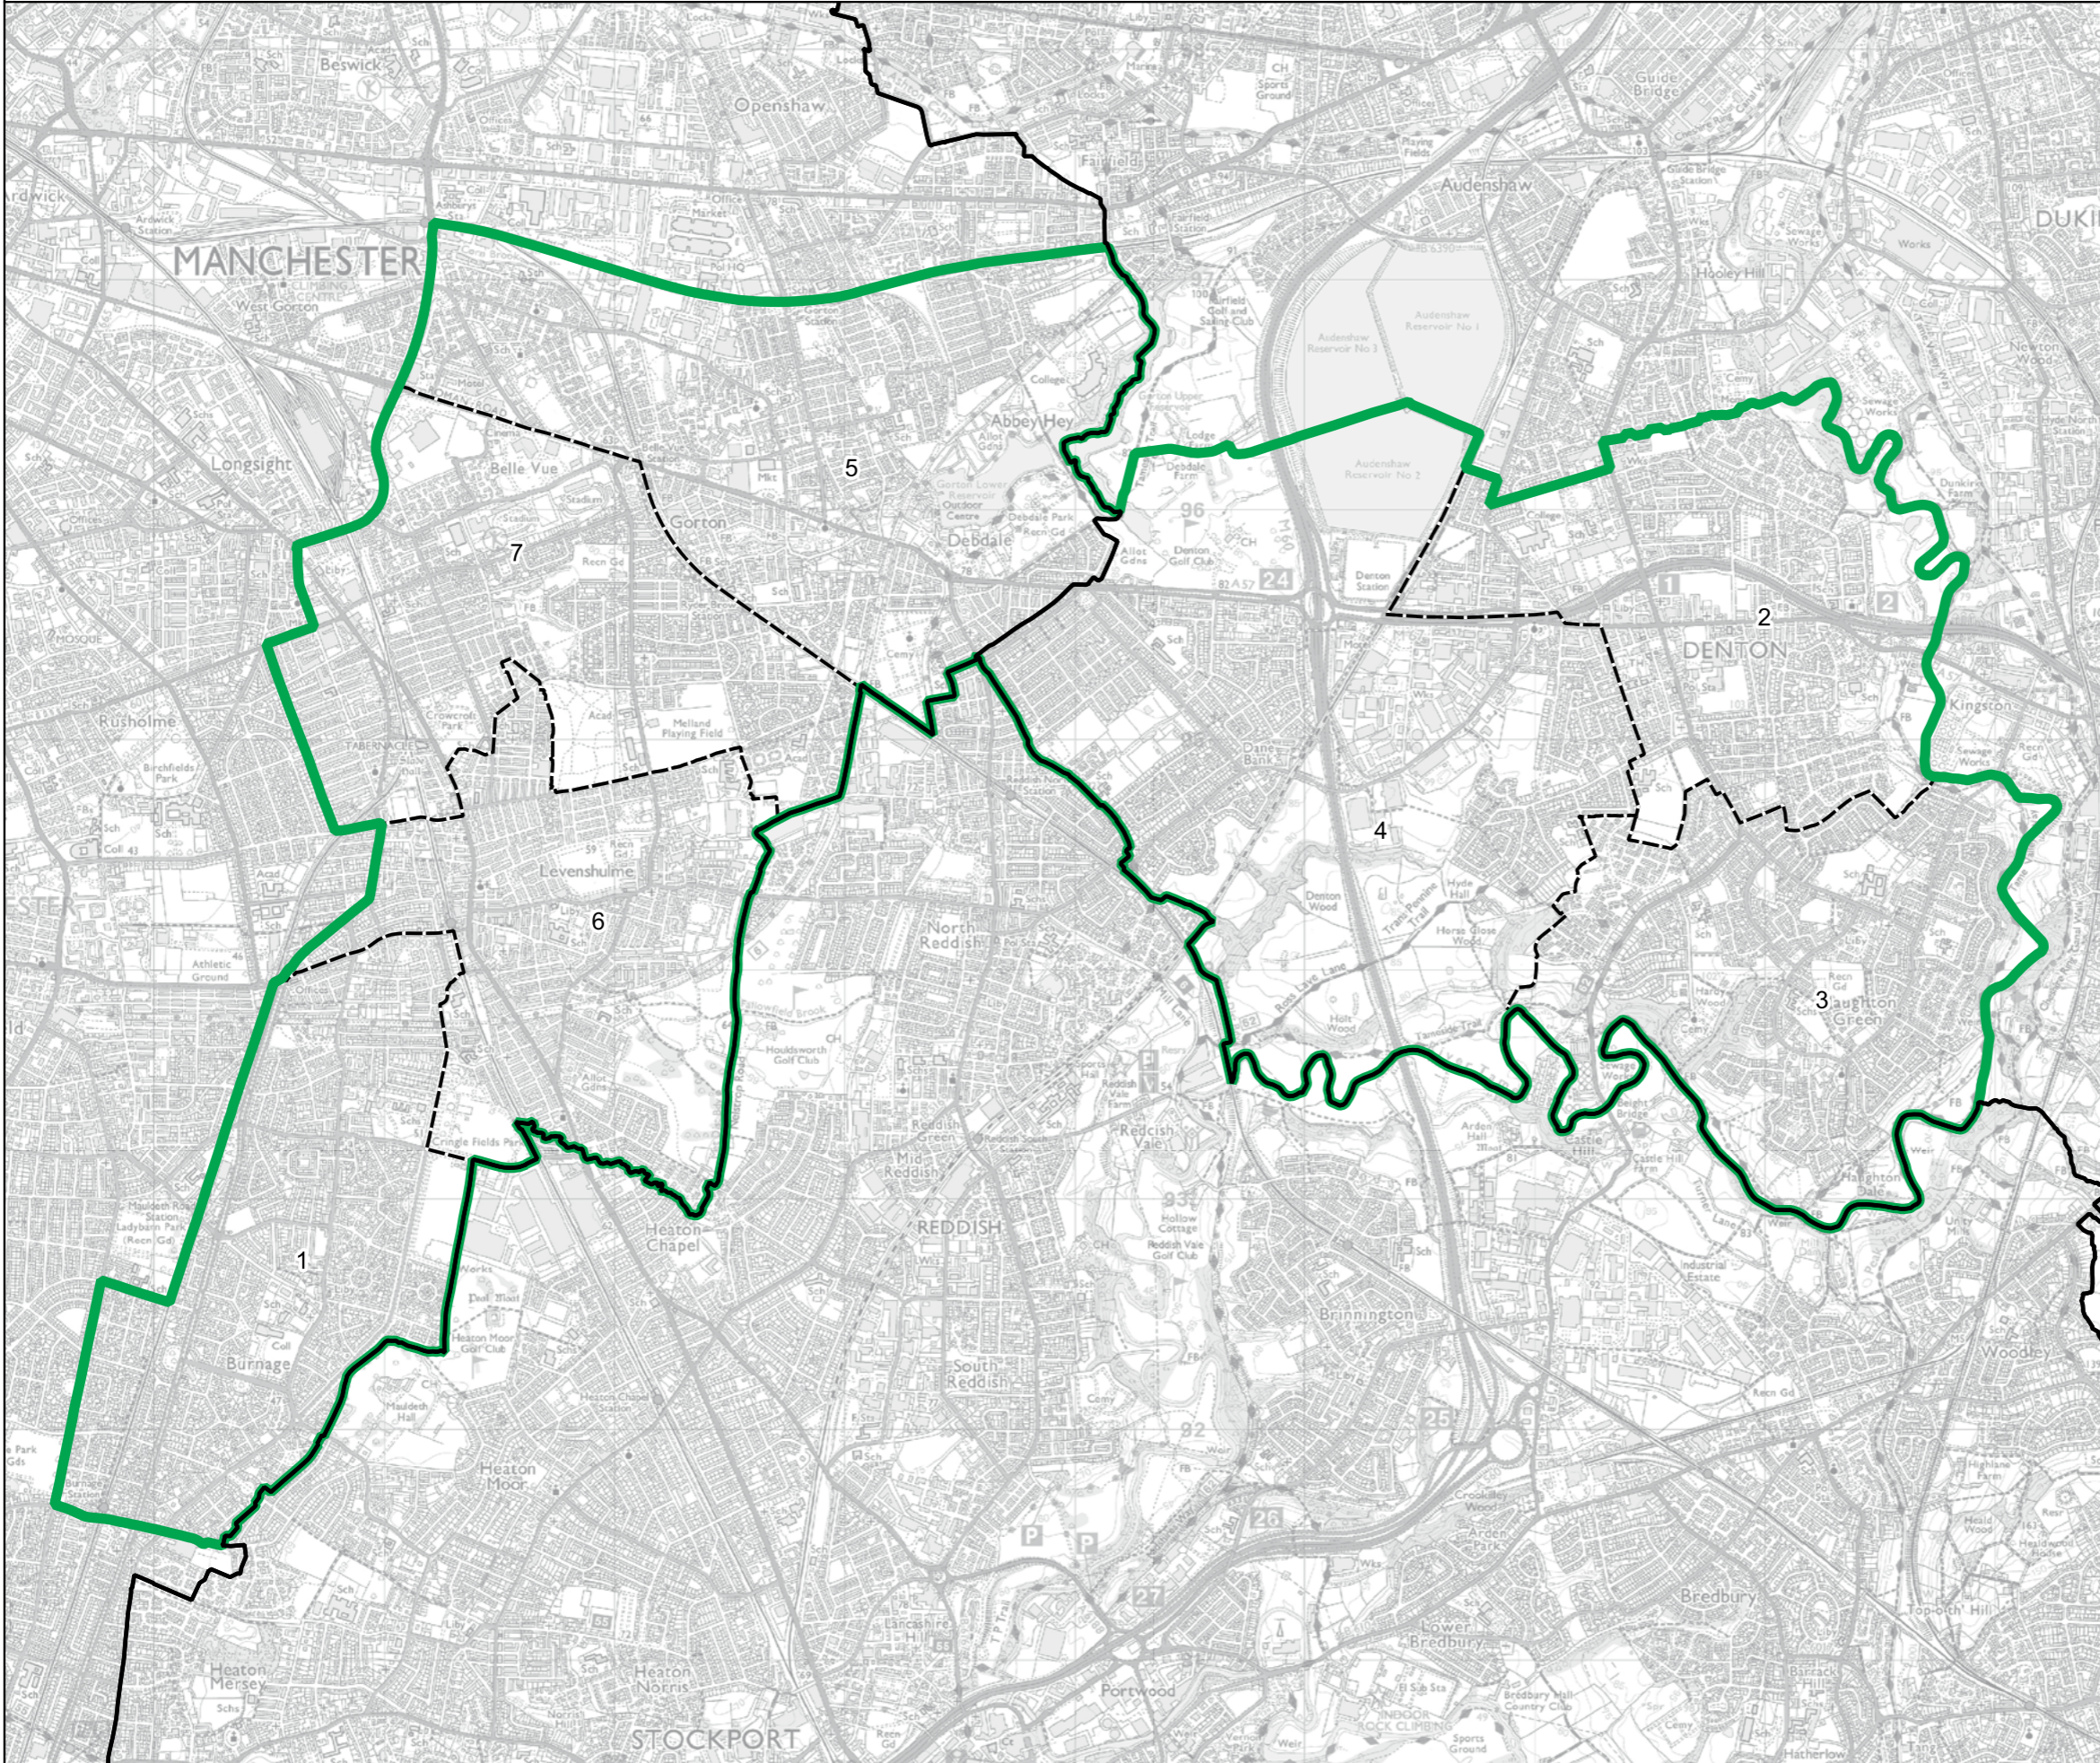

Wards:

- 1 Burnage
- 2 Denton North East
- 3 Denton South
- 4 Denton West
- 5 Gorton & Abbey Hey
- 6 Levenshulme
- 7 Longsight

- Constituency
- Local Authorities
- Wards

© Crown copyright and database rights 2023 OS 100018289. You are permitted to use this data solely to enable you to respond to, or interact with, the organisation that provided you with the data. You are not permitted to copy, sub-licence, distribute or sell any of this data to third parties in any form. Third party rights to enforce the terms of this licence shall be reserved to OS.