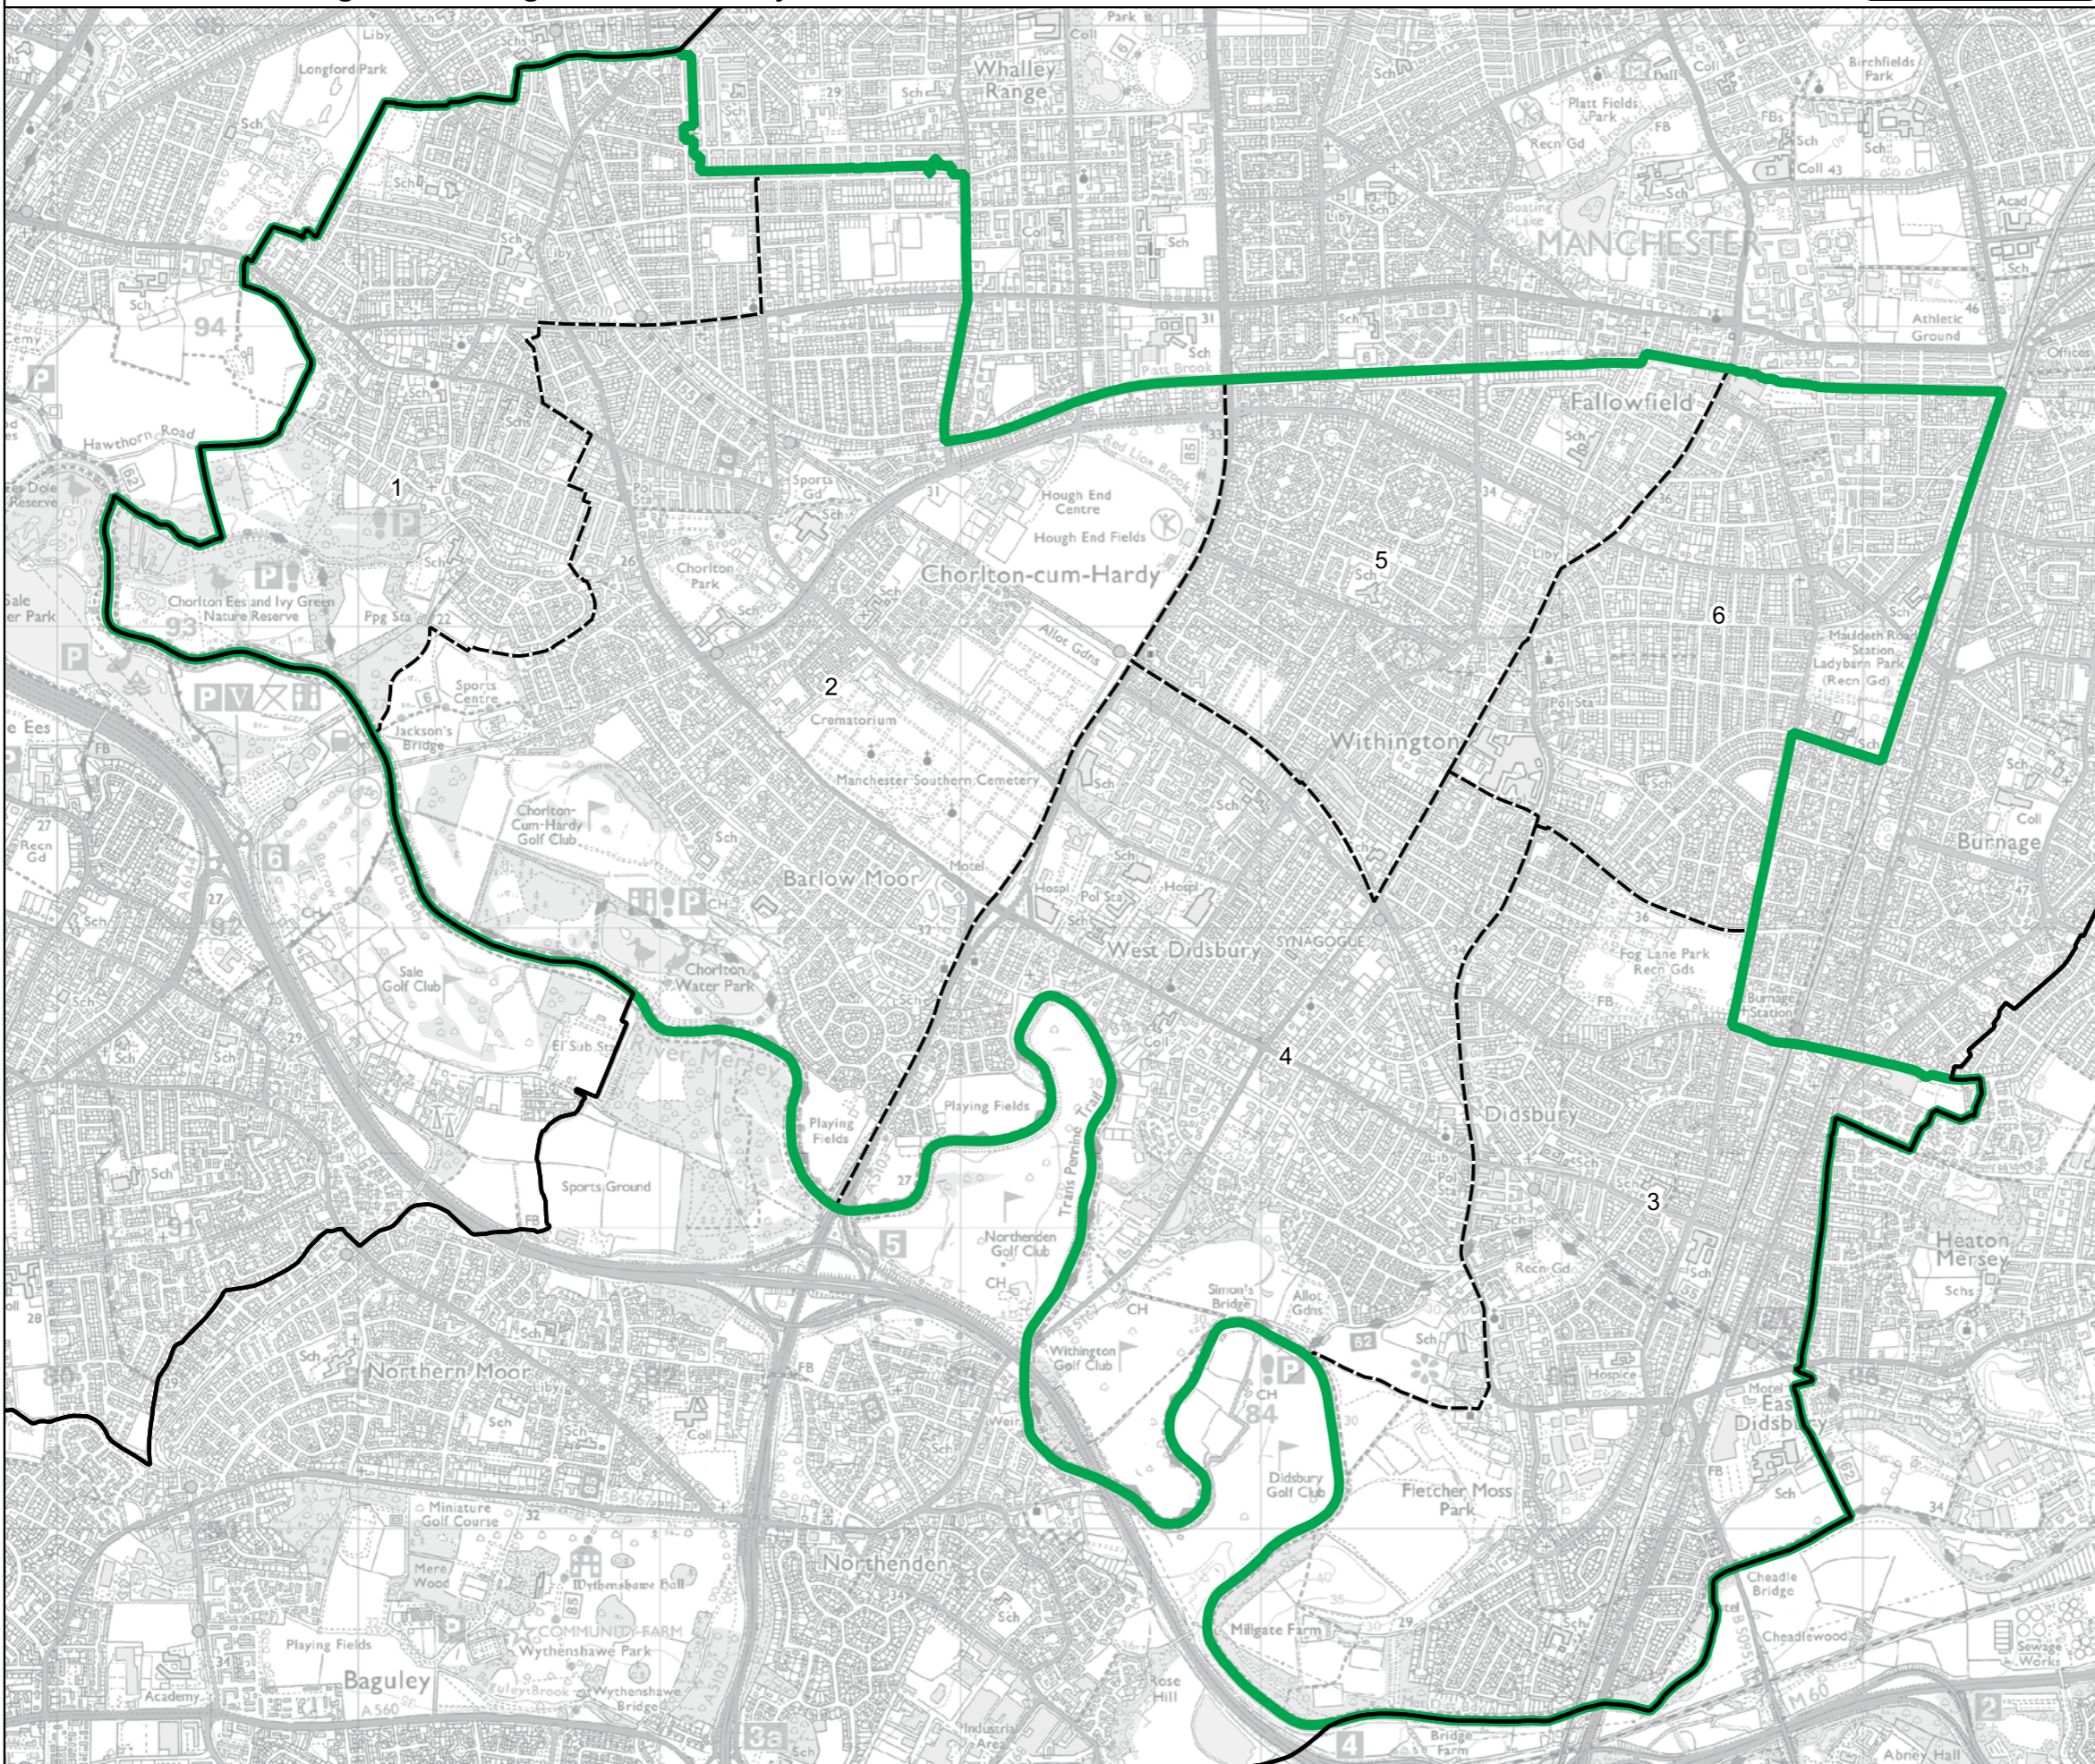

Manchester Rusholme Borough Constituency

Boundary Commission for England - Final Recommendations for the North West Region

Manchester Withington Borough Constituency - Electorate 71,614

Wards:

- 1 Chorlton
- 2 Chorlton Park
- 3 Didsbury East
- 4 Didsbury West
- 5 Old Moat
- 6 Withington