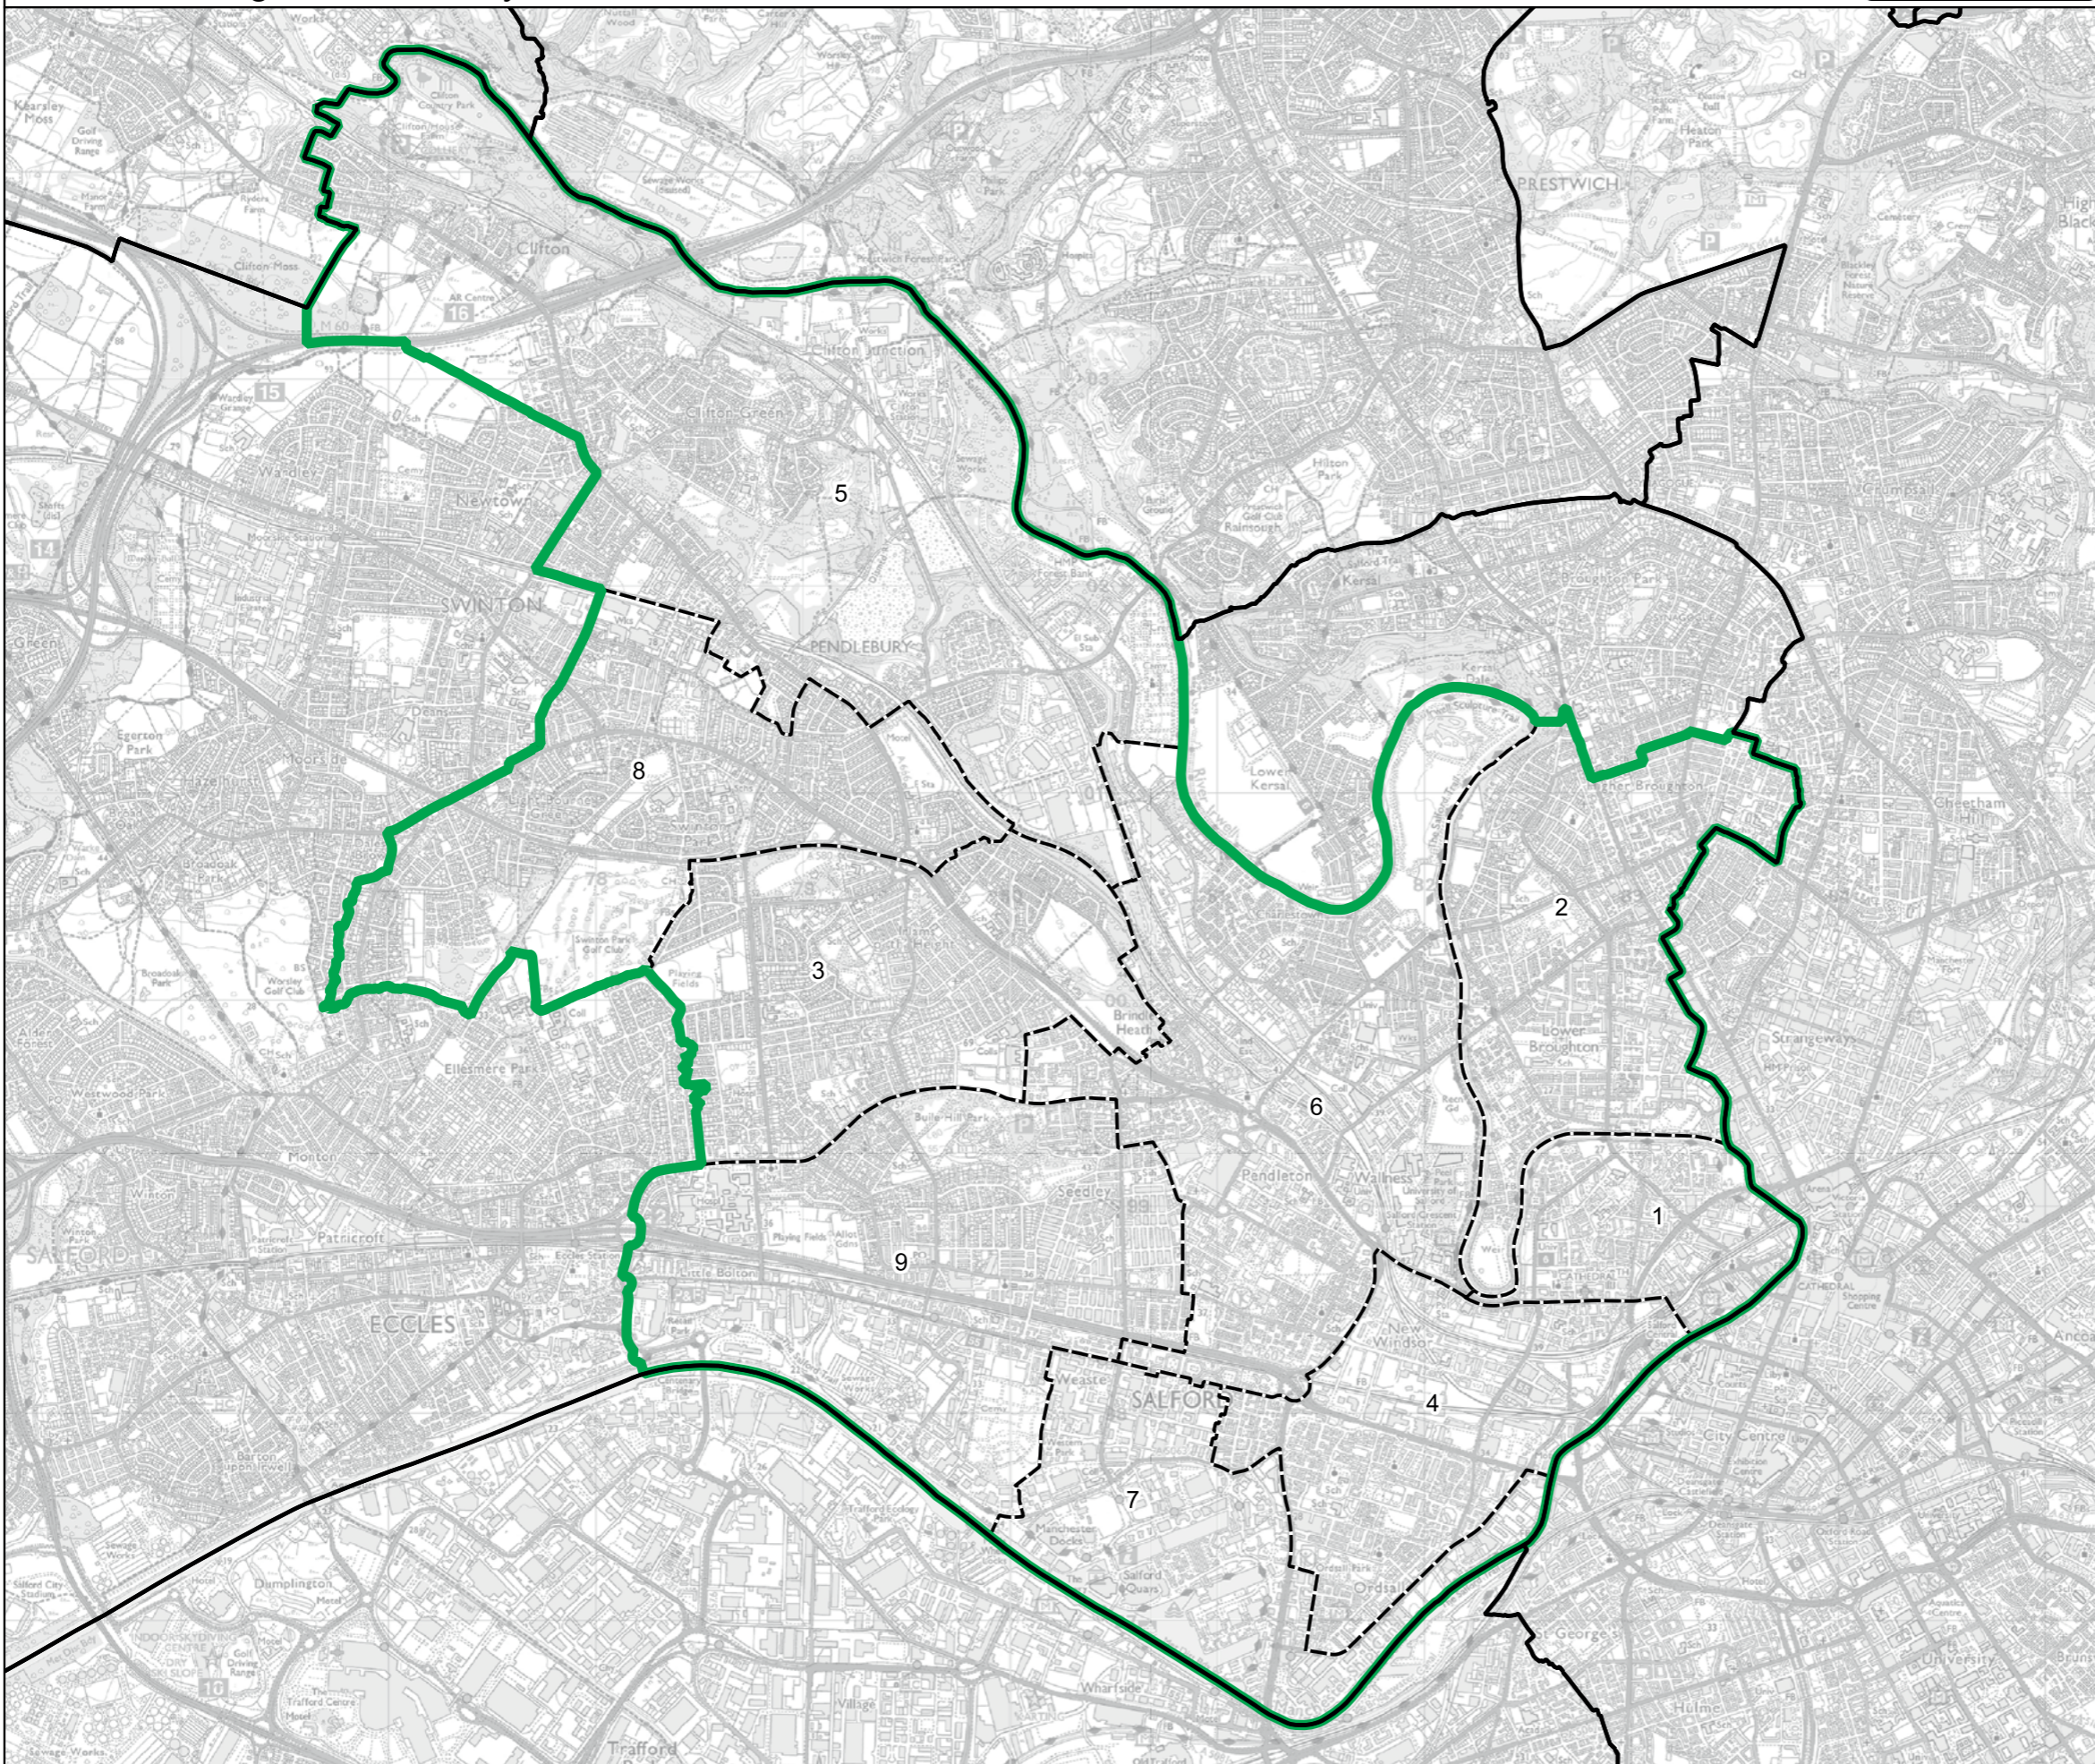

Wards:

- 1 Blackfriars & Trinity
- 2 Broughton
- 3 Claremont
- 4 Ordsall
- 5 Pendlebury & Clifton
- 6 Pendleton & Charlestown
- 7 Quays
- 8 Swinton Park
- 9 Waste & Seedley

- Constituency
- Local Authorities
- Wards

© Crown copyright and database rights 2023 OS 100018289. You are permitted to use this data solely to enable you to respond to, or interact with, the organisation that provided you with the data. You are not permitted to copy, sub-licence, distribute or sell any of this data to third parties in any form. Third party rights to enforce the terms of this licence shall be reserved to OS.