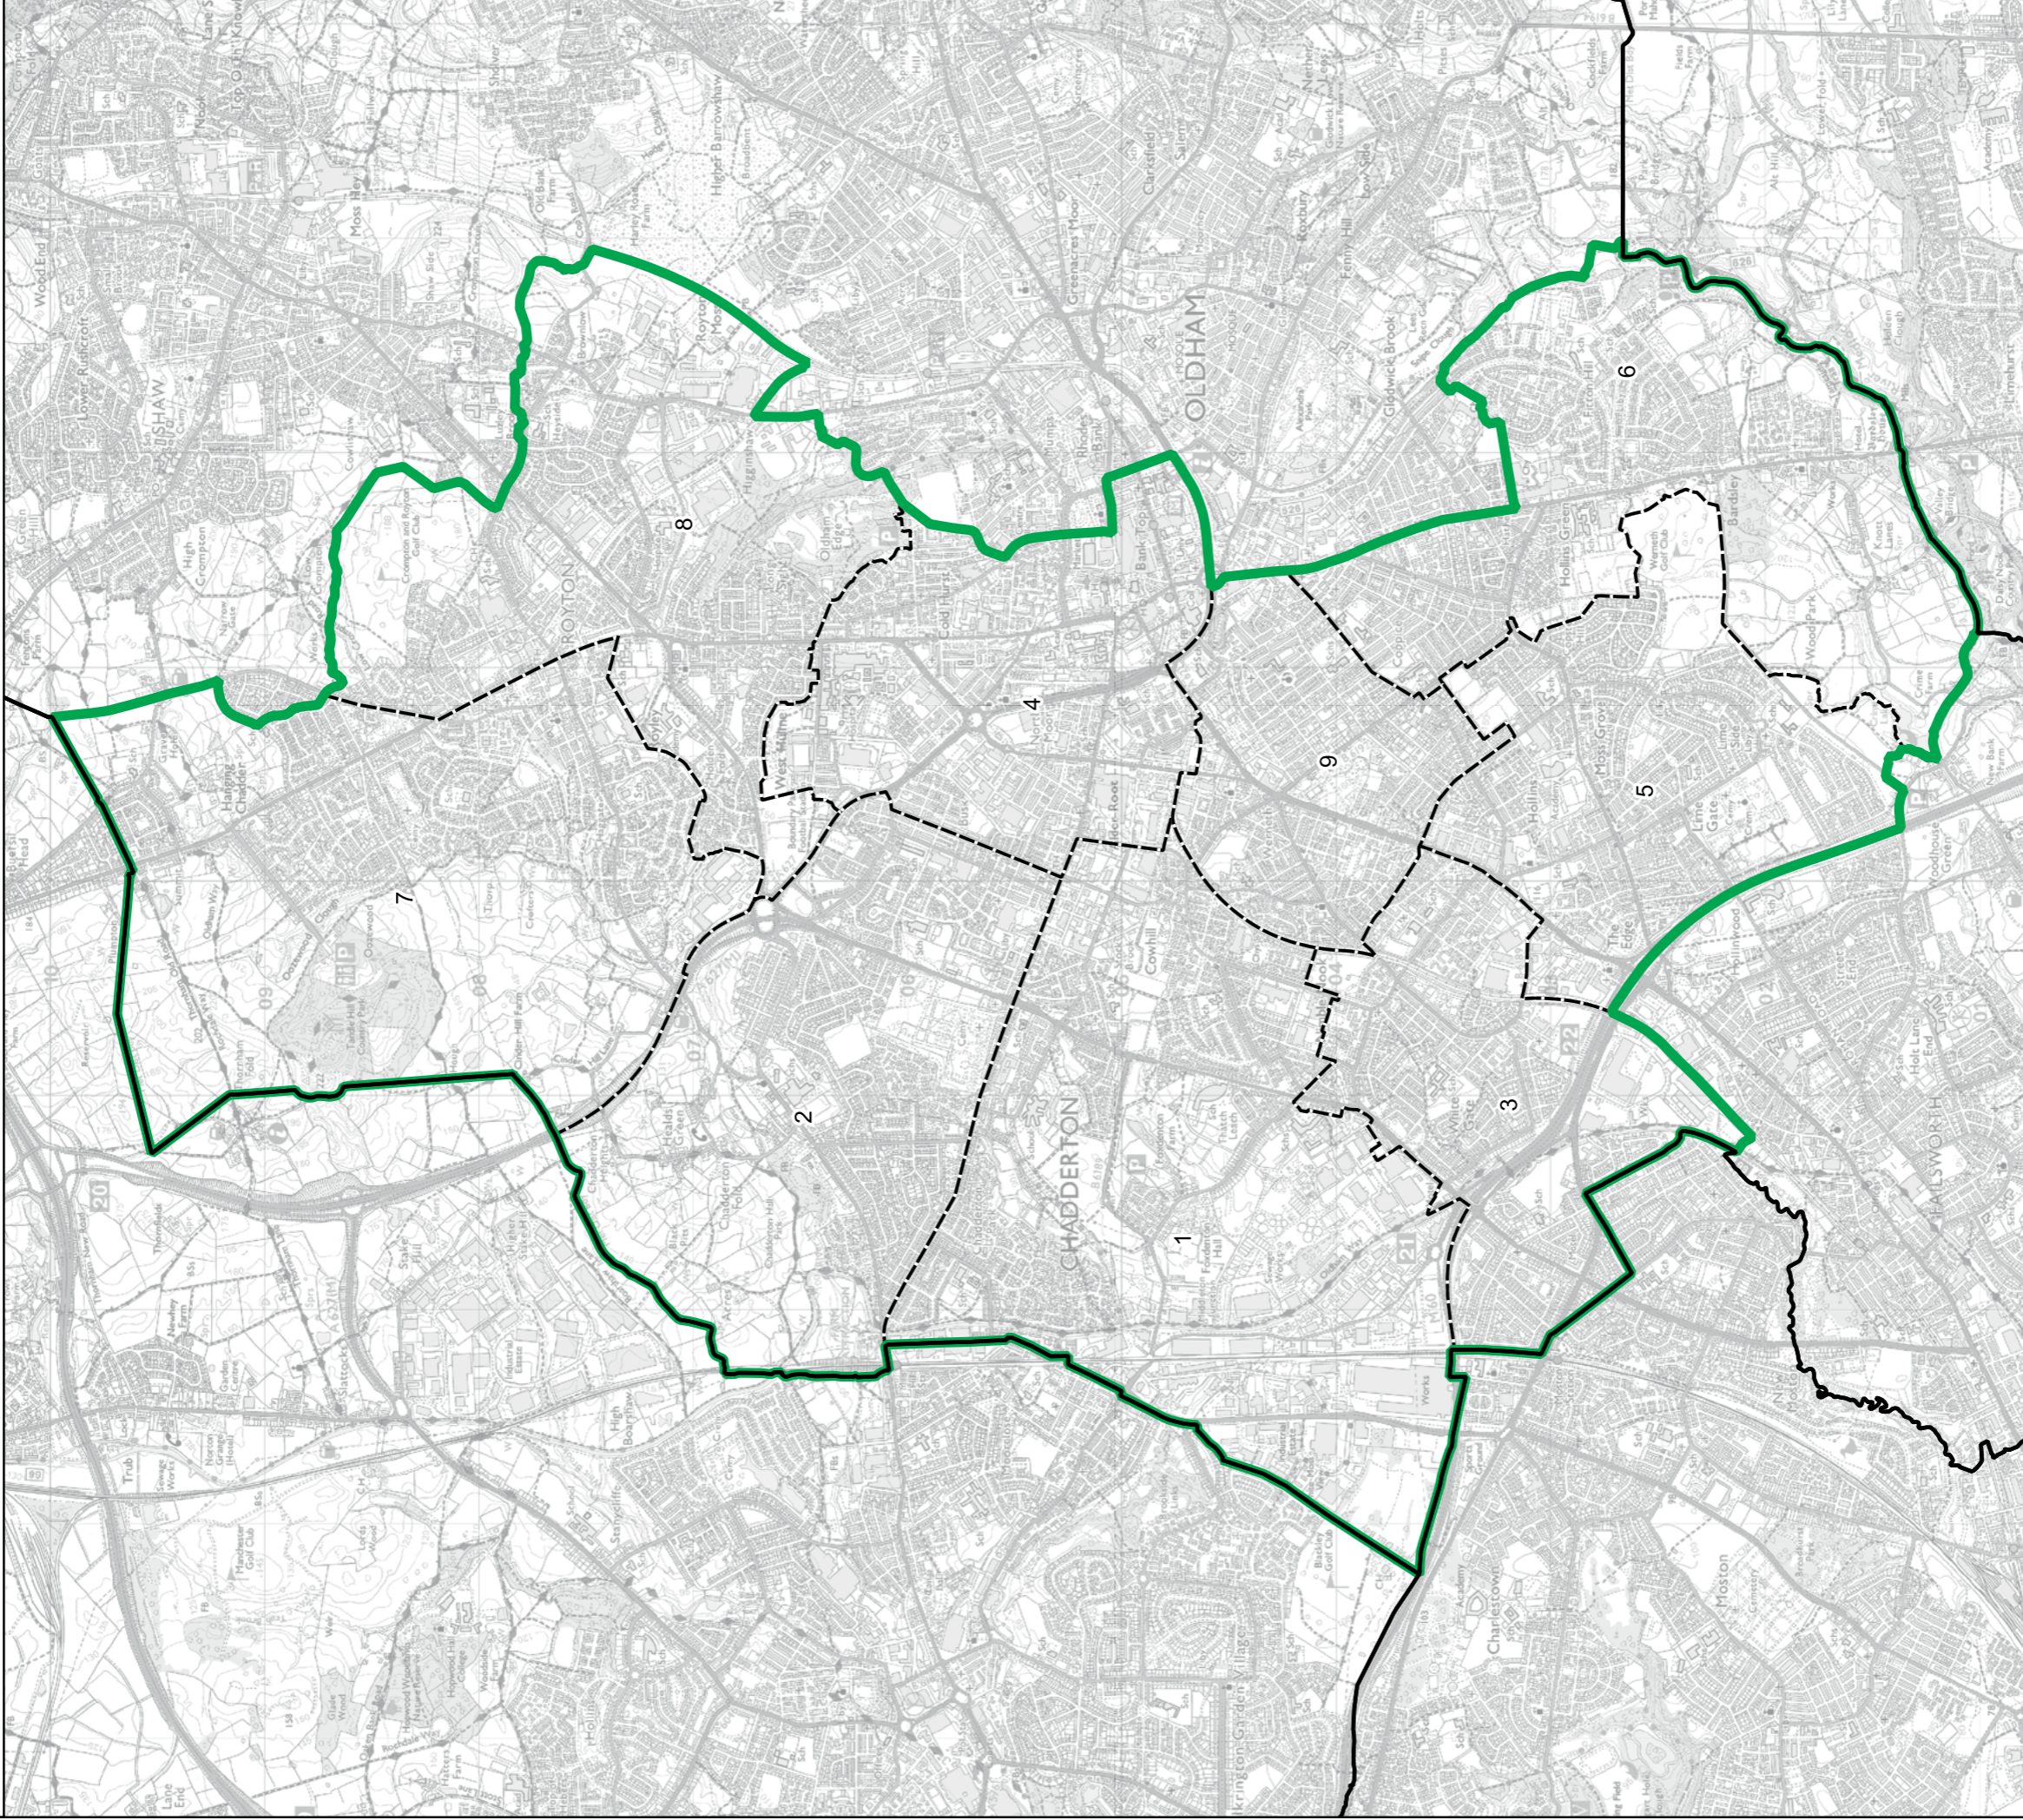

Boundary Commission for England - Final Recommendations for the North West Region
Oldham West, Chadderton and Royton Borough Constituency - Electorate 74,183

1. **Wards:**
2. 1 Chadderton Central
   - 2 Chadderton North
   - 3 Chadderton South
   - 4 Coldhurst
   - 5 Hollinwood
   - 6 Medlock Vale
   - 7 Royton North
   - 8 Royton South
   - 9 Werneth

Constituency (Green outline)

Local Authorities (Black outline)

Wards (Dashed outline)

Scale: 0 0.4 0.8 km

North Arrow: N

© Crown copyright and database rights 2023 OS 100018289. You are permitted to use this data solely to enable you to respond to, or interact with, the organisation that provided you with the data. You are not permitted to copy, sub-licence, distribute or sell any of this data to third parties in any form. Third party rights to enforce the terms of this licence shall be reserved to OS.

Oldham West, Chadderton and Royton Borough Constituency