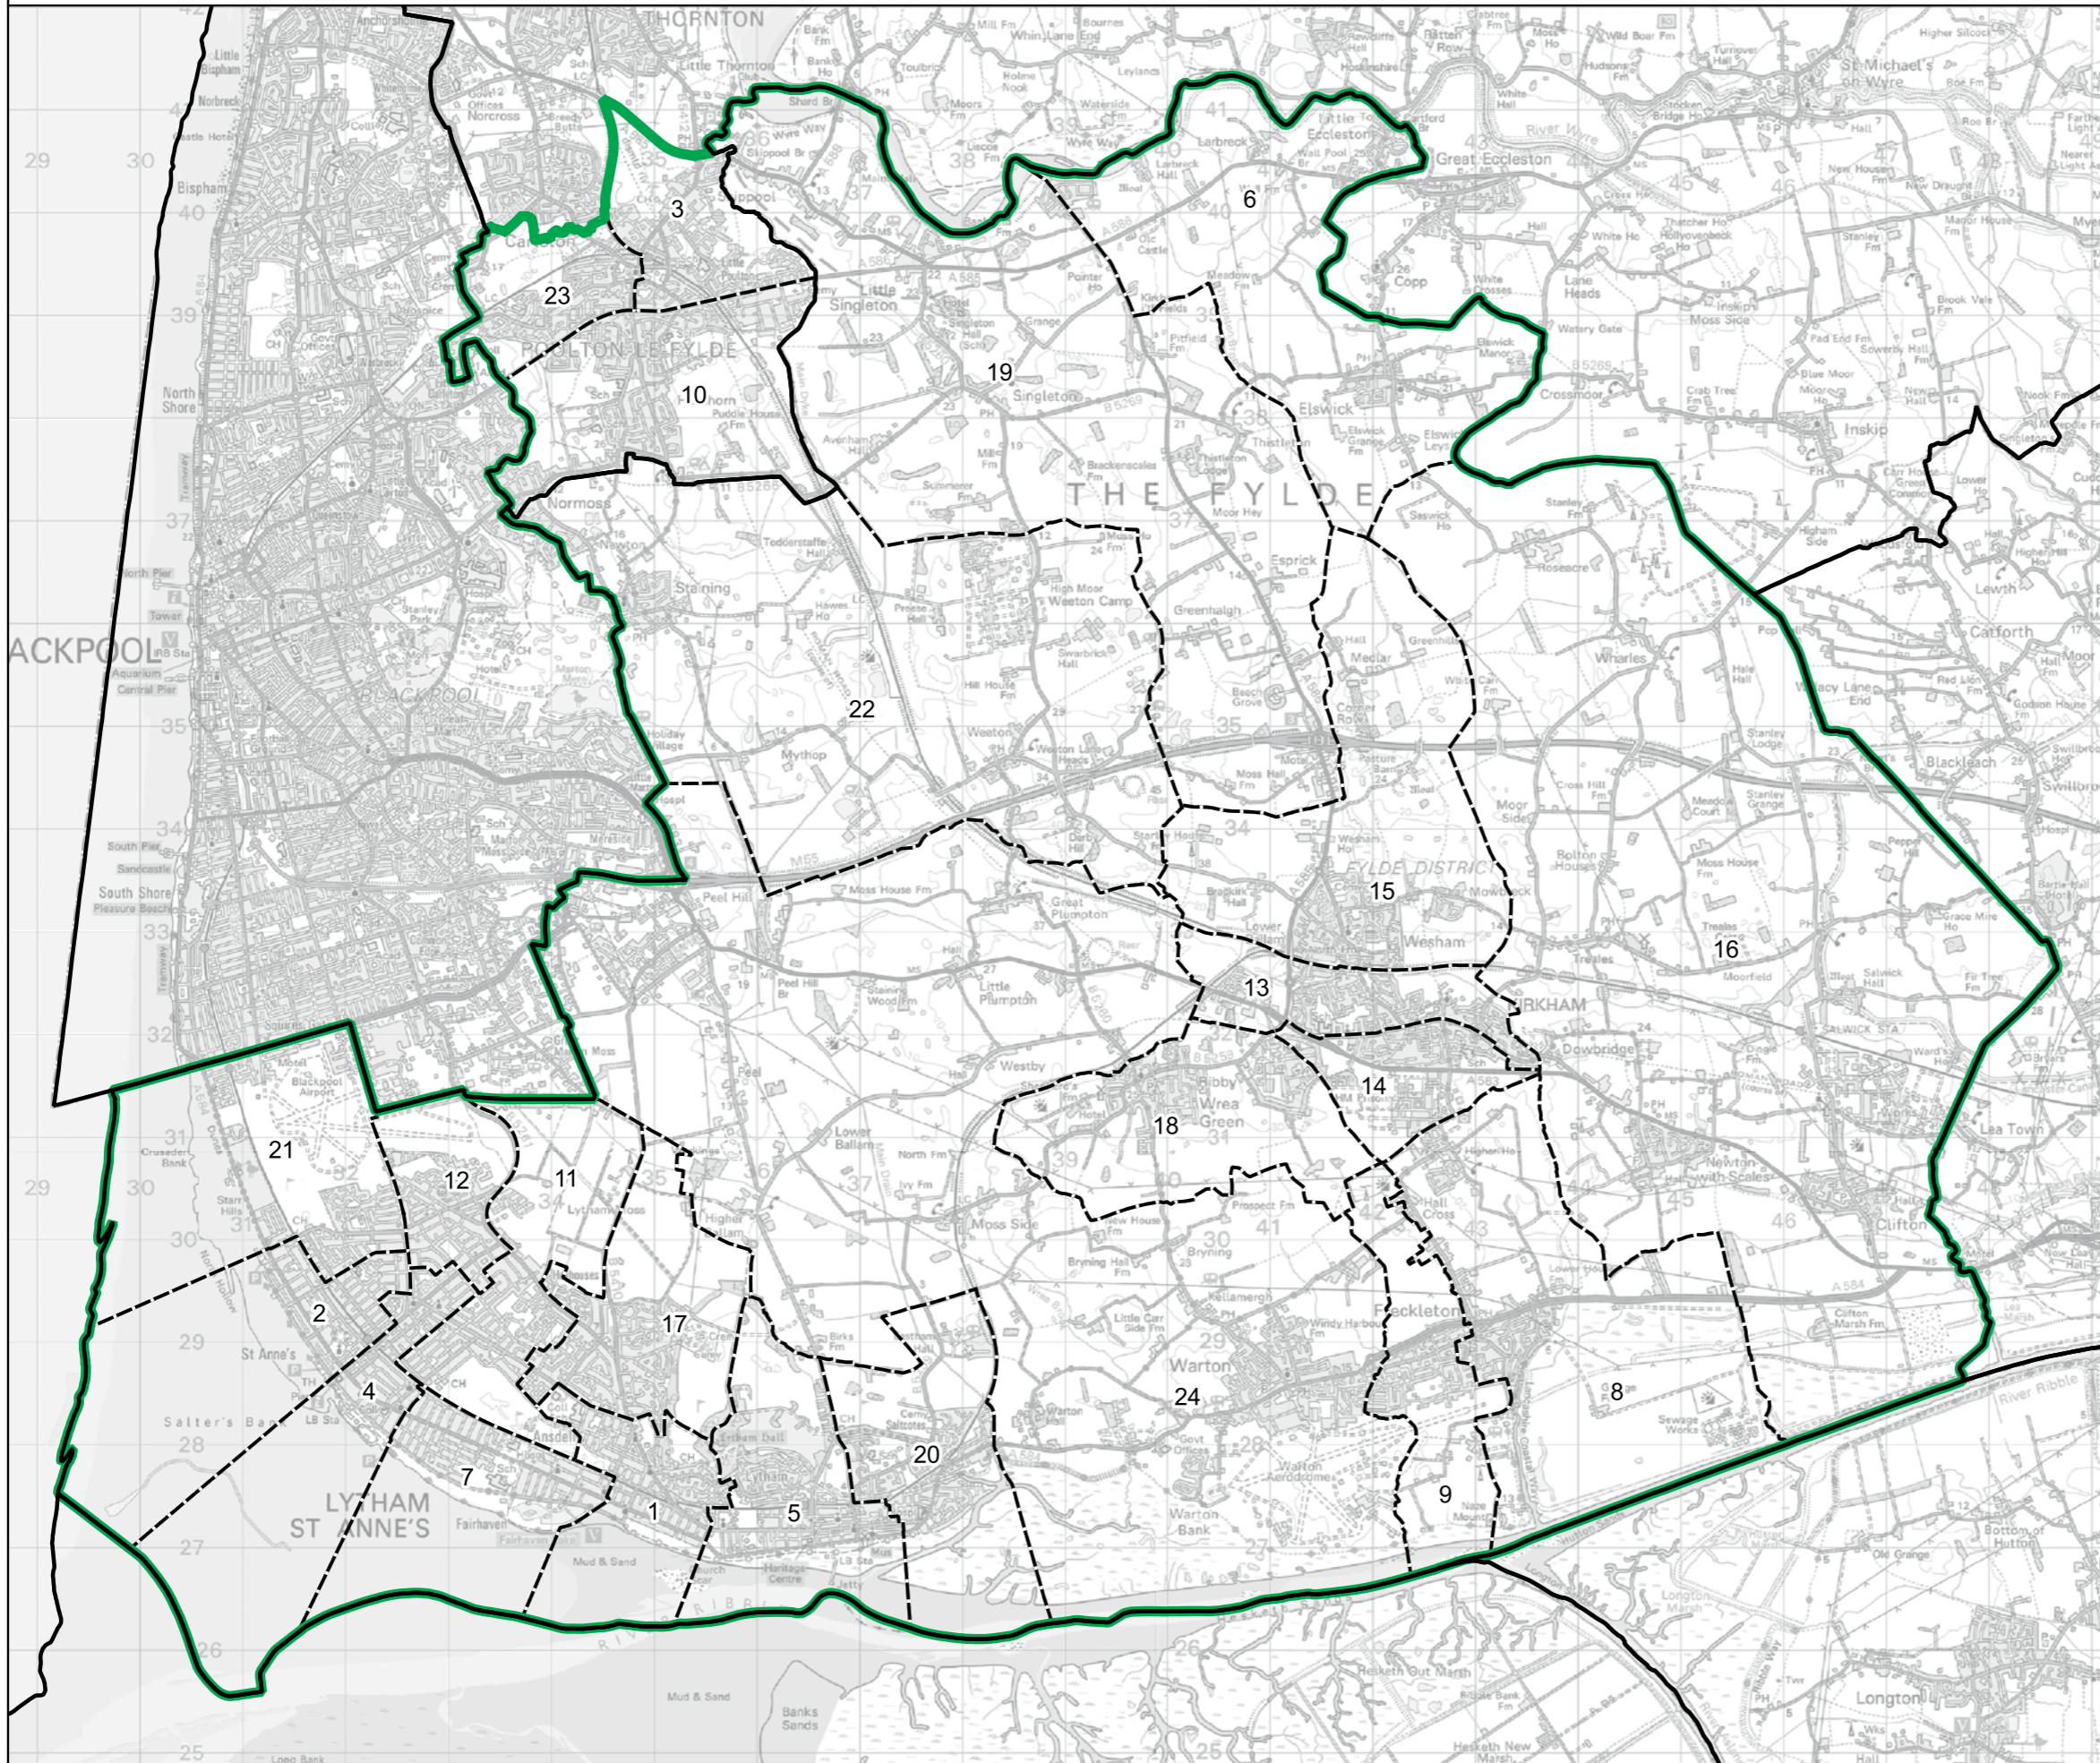

Ellesmere Port and Bromborough Borough Constituency

Wards:

- 1 Ansdell
- 2 Ashton
- 3 Breck
- 4 Central
- 5 Clifton
- 6 Elswick and Little Eccleston
- 7 Fairhaven
- 8 Freckleton East
- 9 Freckleton West
- 10 Hardhorn with High Cross
- 11 Heyhouses
- 12 Kilnhouse
- 13 Kirkham North
- 14 Kirkham South
- 15 Medlar-with-Wesham
- 16 Newton and Treales
- 17 Park
- 18 Ribby-with-Wrea
- 19 Singleton and Greenhalgh
- 20 St. Johns
- 21 St. Leonards
- 22 Staining and Weeton
- 23 Tithebarn
- 24 Warton and Westby