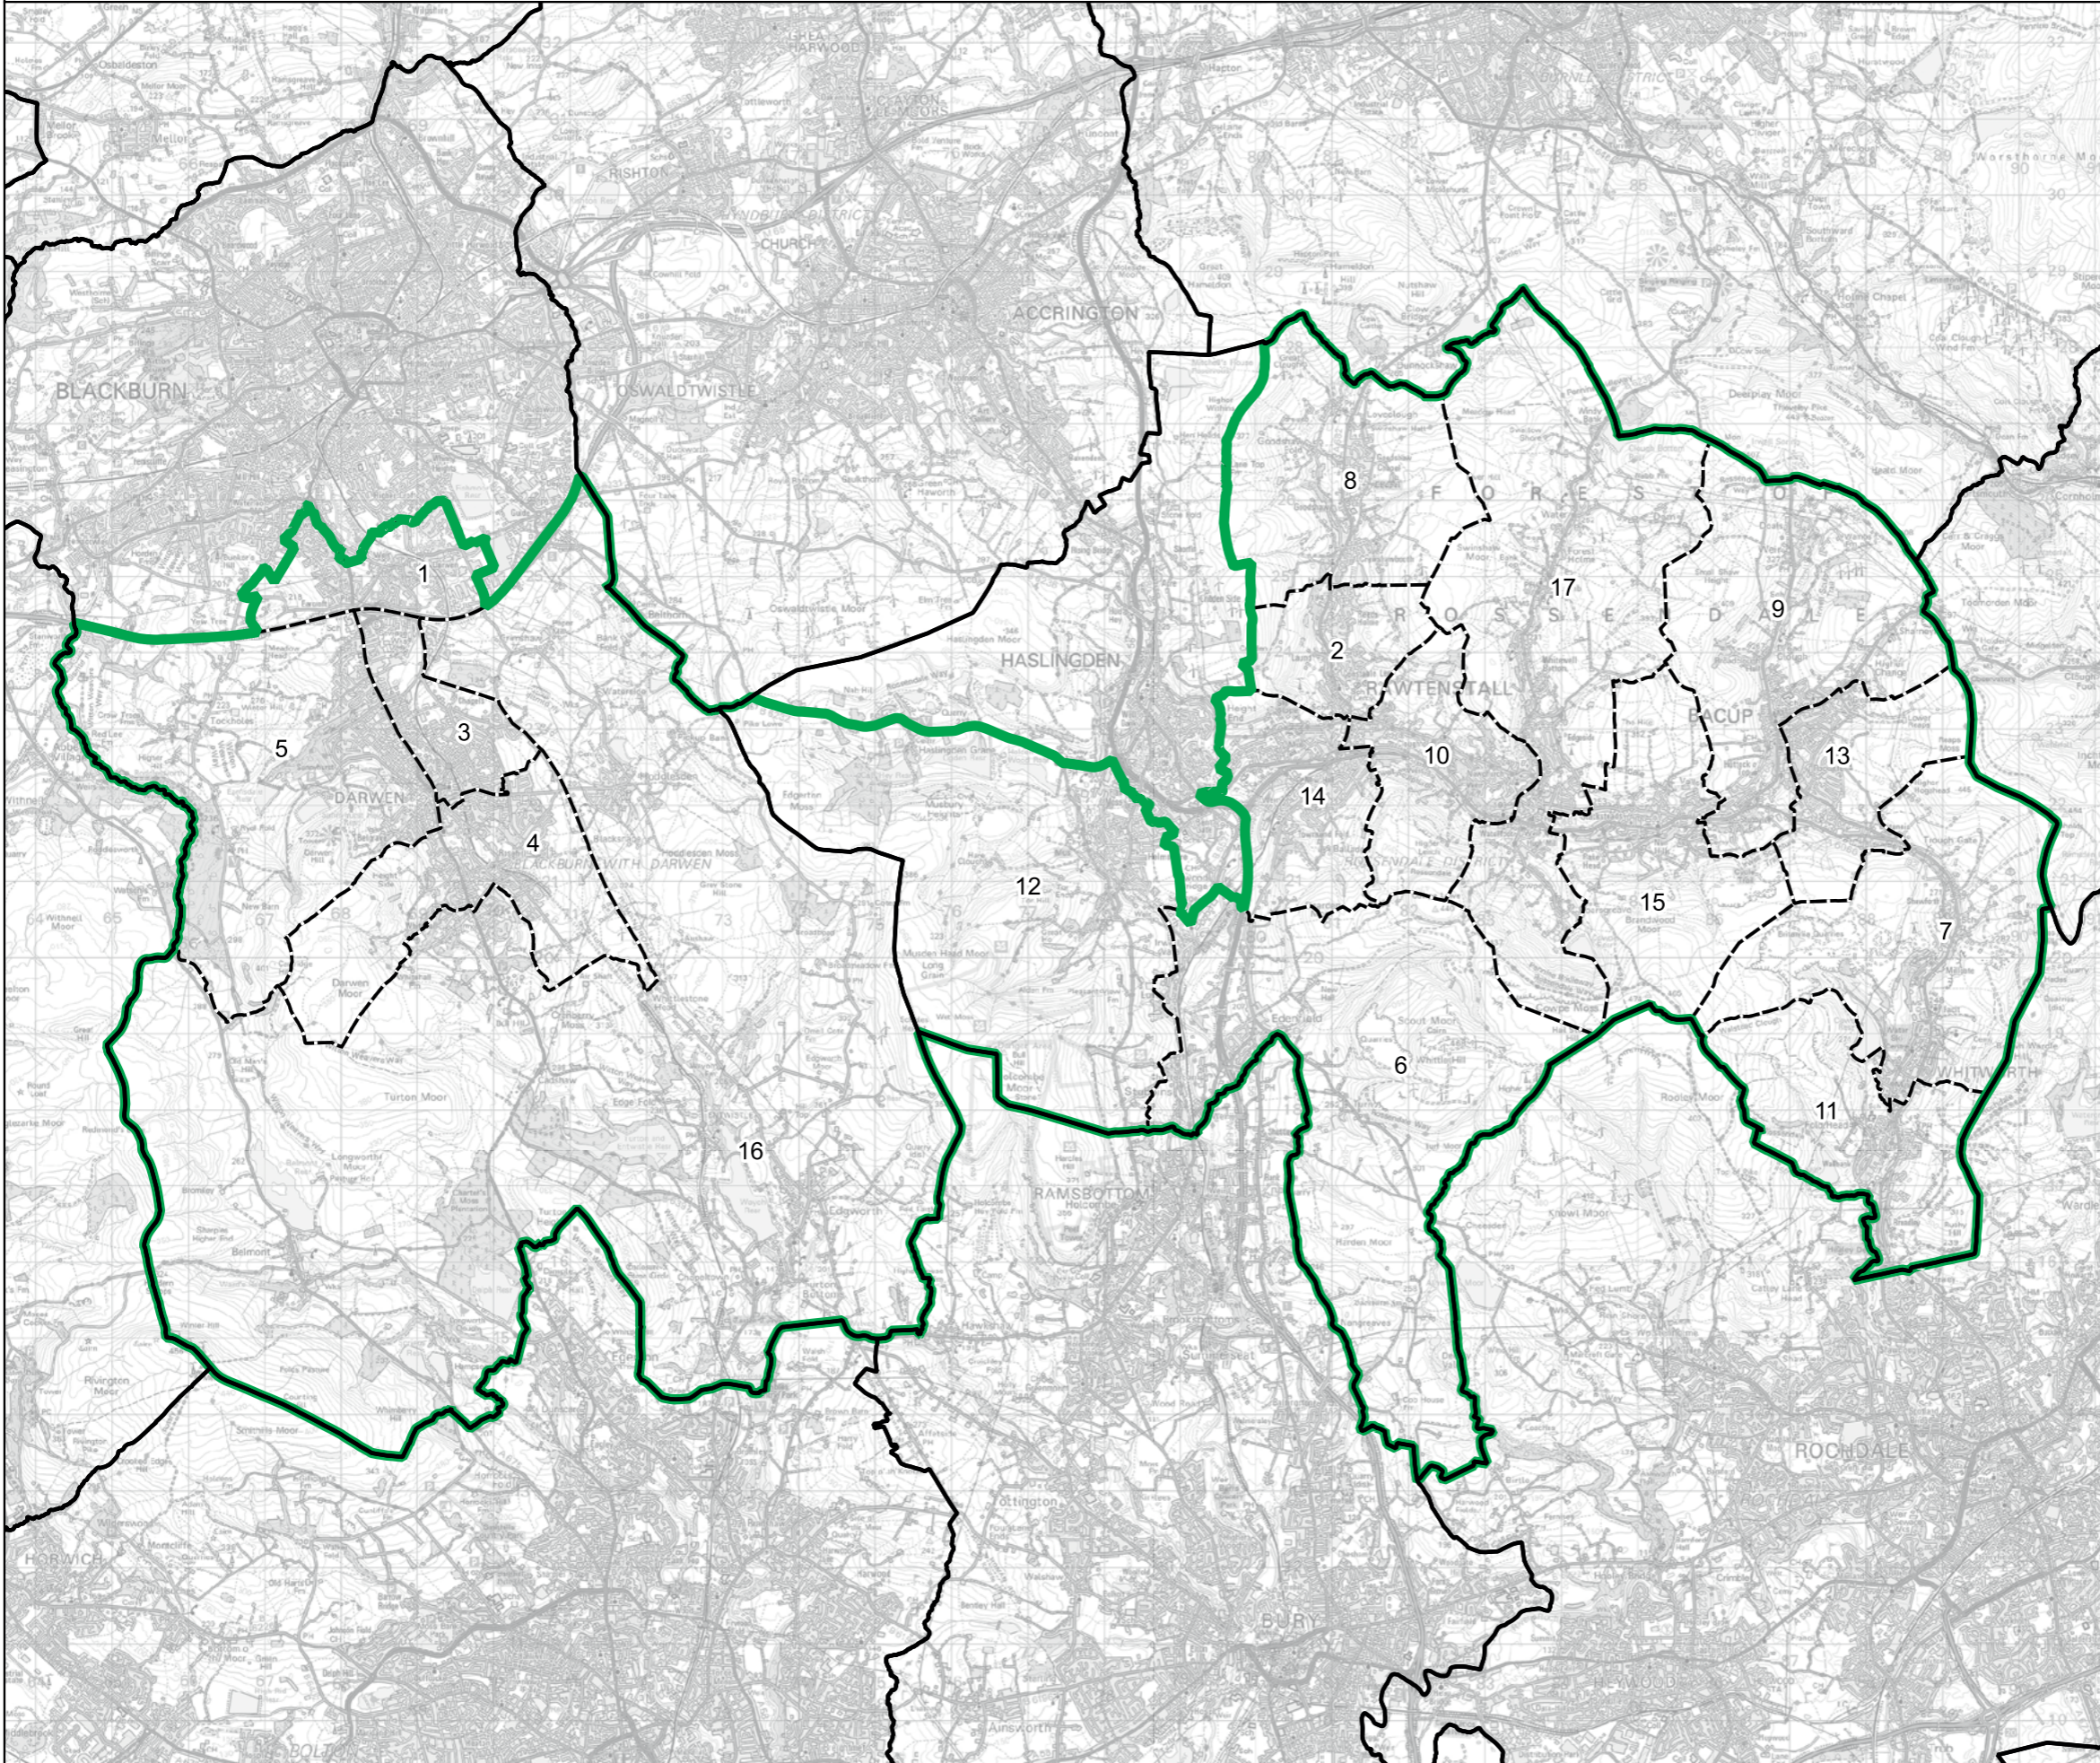

1. Wards:
1. 1 Blackburn South & Lower Darwen
  2. 2 Cribden
  3. 3 Darwen East
  4. 4 Darwen South
  5. 5 Darwen West
  6. 6 Eden
  7. 7 Facit and Shawforth
  8. 8 Goodshaw
  9. 9 Greensclough
  10. 10 Hareholme
  11. 11 Healey and Whitworth
  12. 12 Helmshore
  13. 13 Irwell
  14. 14 Longholme
  15. 15 Stacksteads
  16. 16 West Pennine
  17. 17 Whitewell

- Constituency
- Local Authorities
- Wards

0 1 2 km

© Crown copyright and database rights 2023 OS 100018289. You are permitted to use this data solely to enable you to respond to, or interact with, the organisation that provided you with the data. You are not permitted to copy, sub-licence, distribute or sell any of this data to third parties in any form. Third party rights to enforce the terms of this licence shall be reserved to OS.