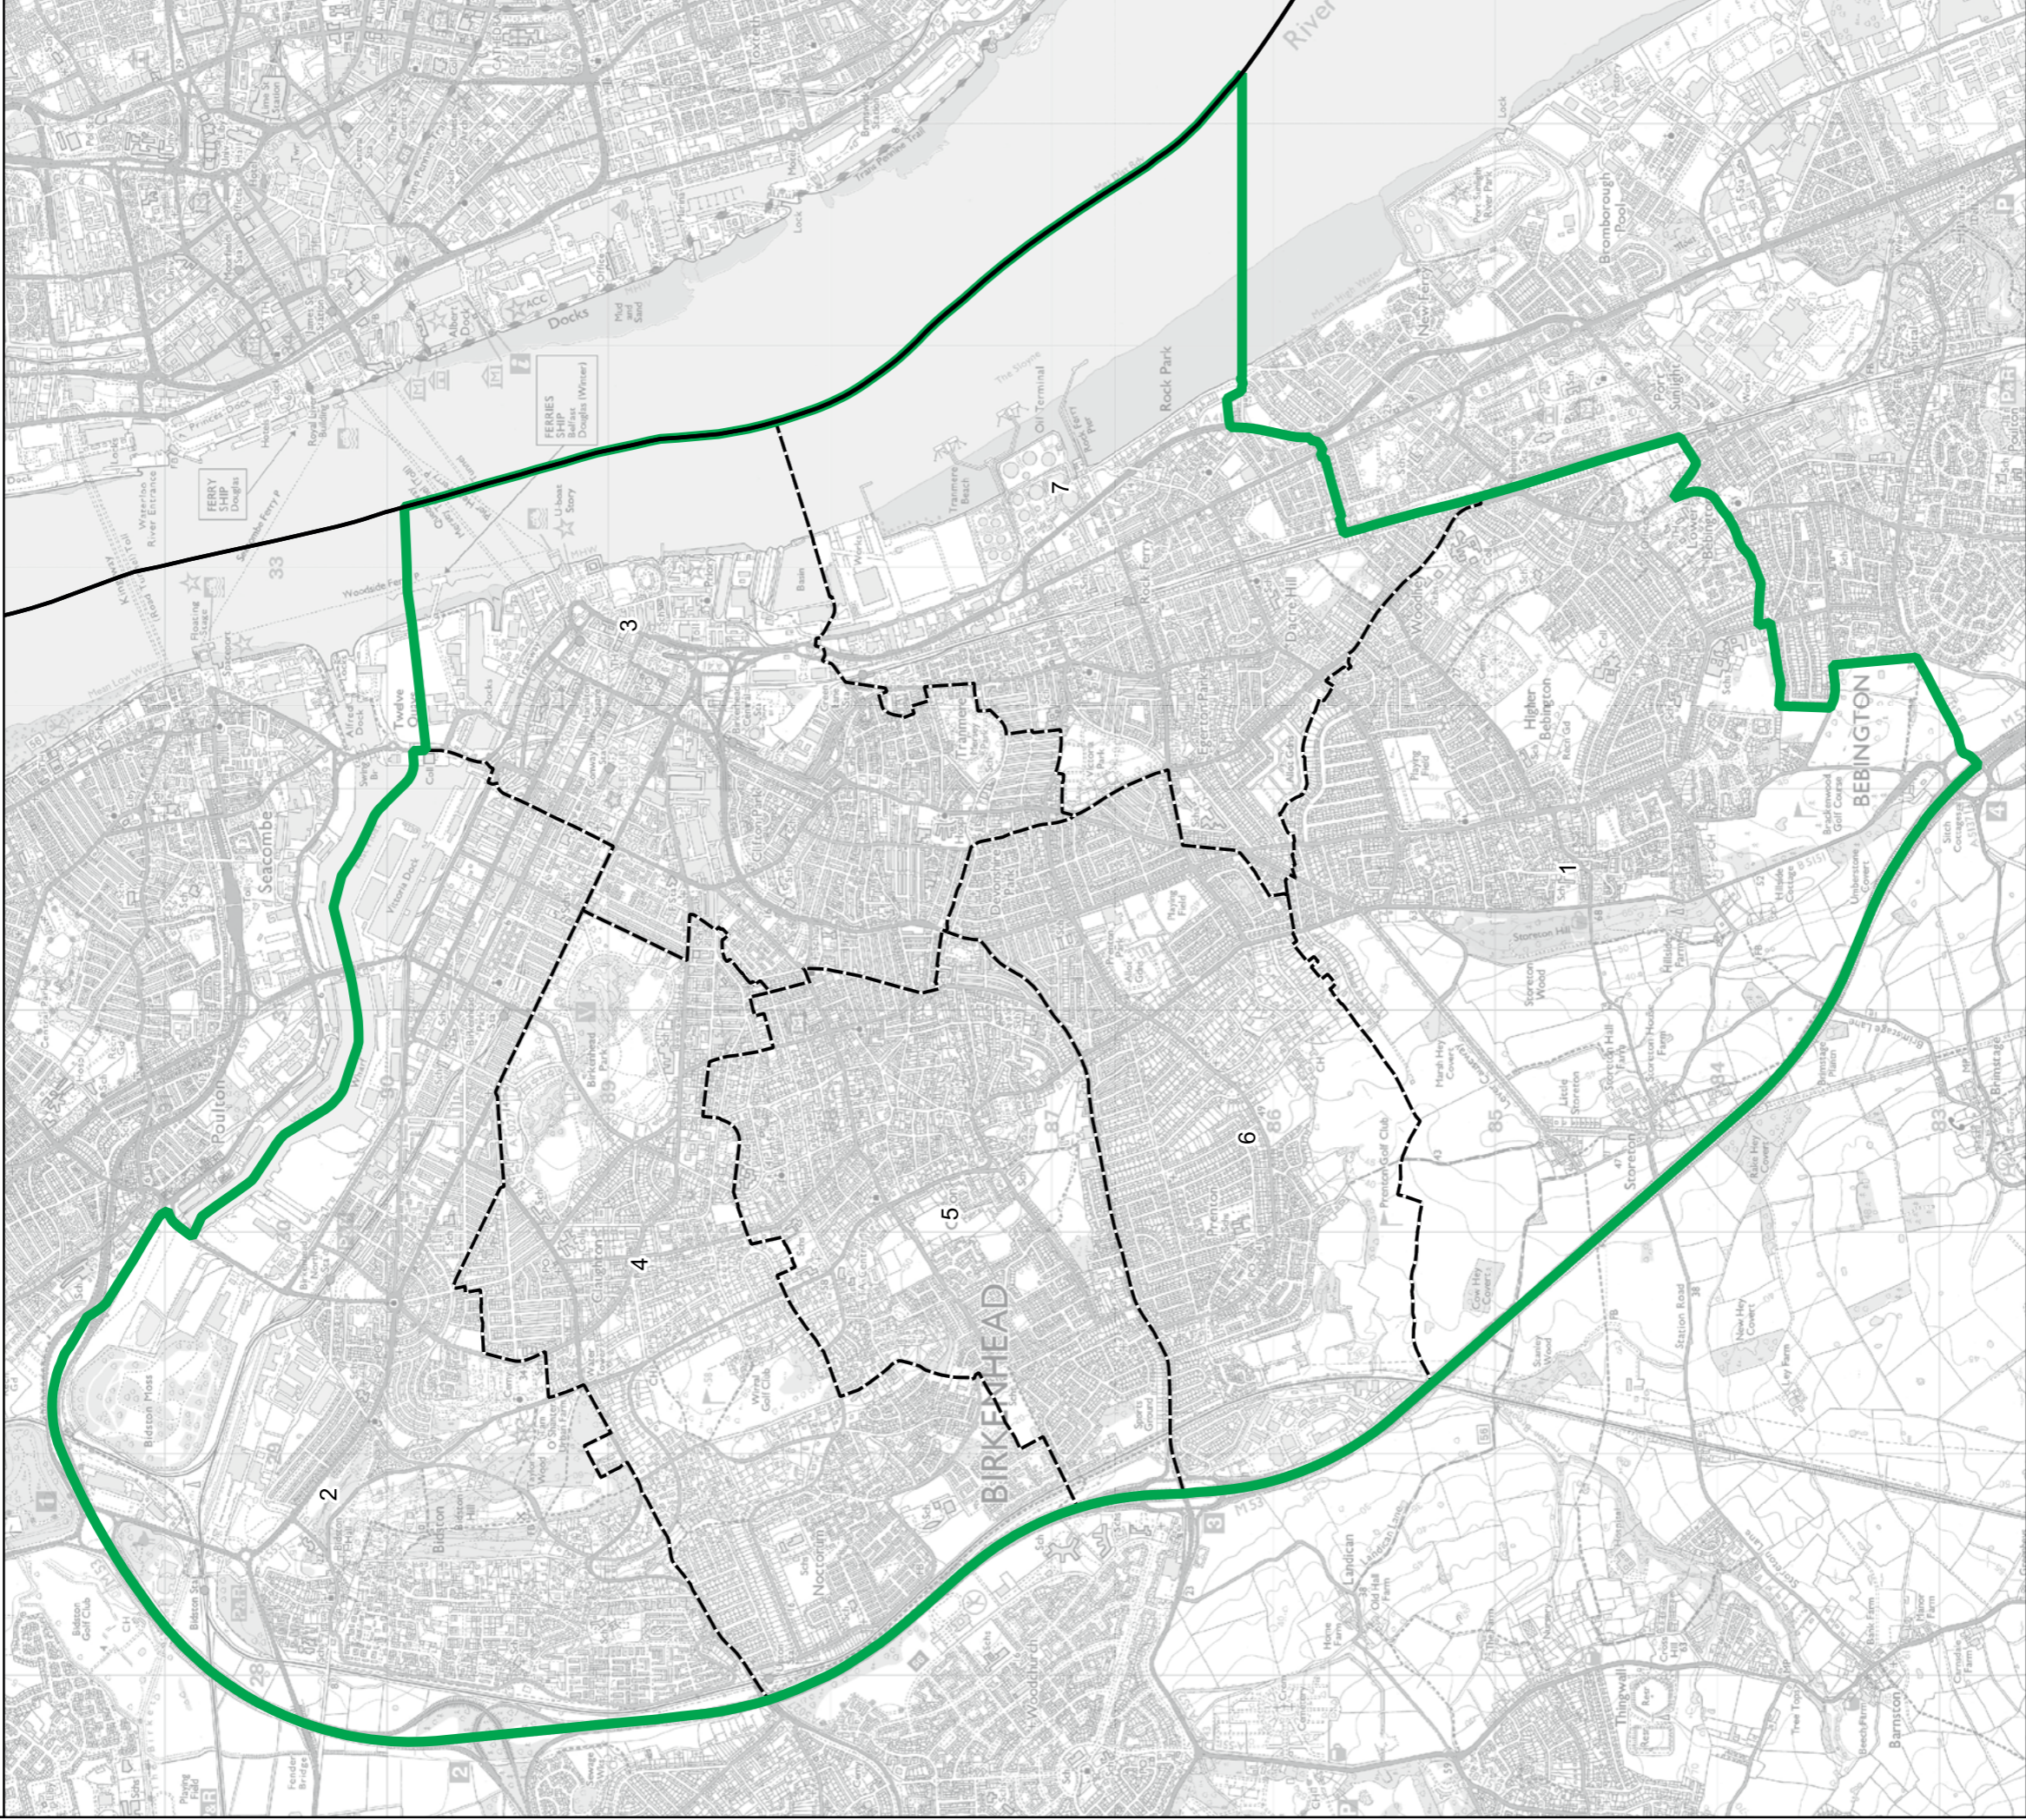

Boundary Commission for England - Final Recommendations for the North West Region
Birkenhead Borough Constituency - Electorate 76,271

1. Wards:
2. 1 Bebington
   - 2 Bidston and St. James
   - 3 Birkenhead and Tranmere
   - 4 Claughton
   - 5 Oxtan
   - 6 Prenton
   - 7 Rock Ferry

- Constituency
- Local Authorities
- Wards

© Crown copyright and database rights 2023 OS 100018269. You are permitted to use this data solely to enable you to respond to, or interact with, the organisation that provided you with the data. You are not permitted to copy, sub-licence, distribute or sell any of this data to third parties in any form. Third party rights to enforce the terms of this licence shall be reserved to OS.

Birkenhead Borough Constituency