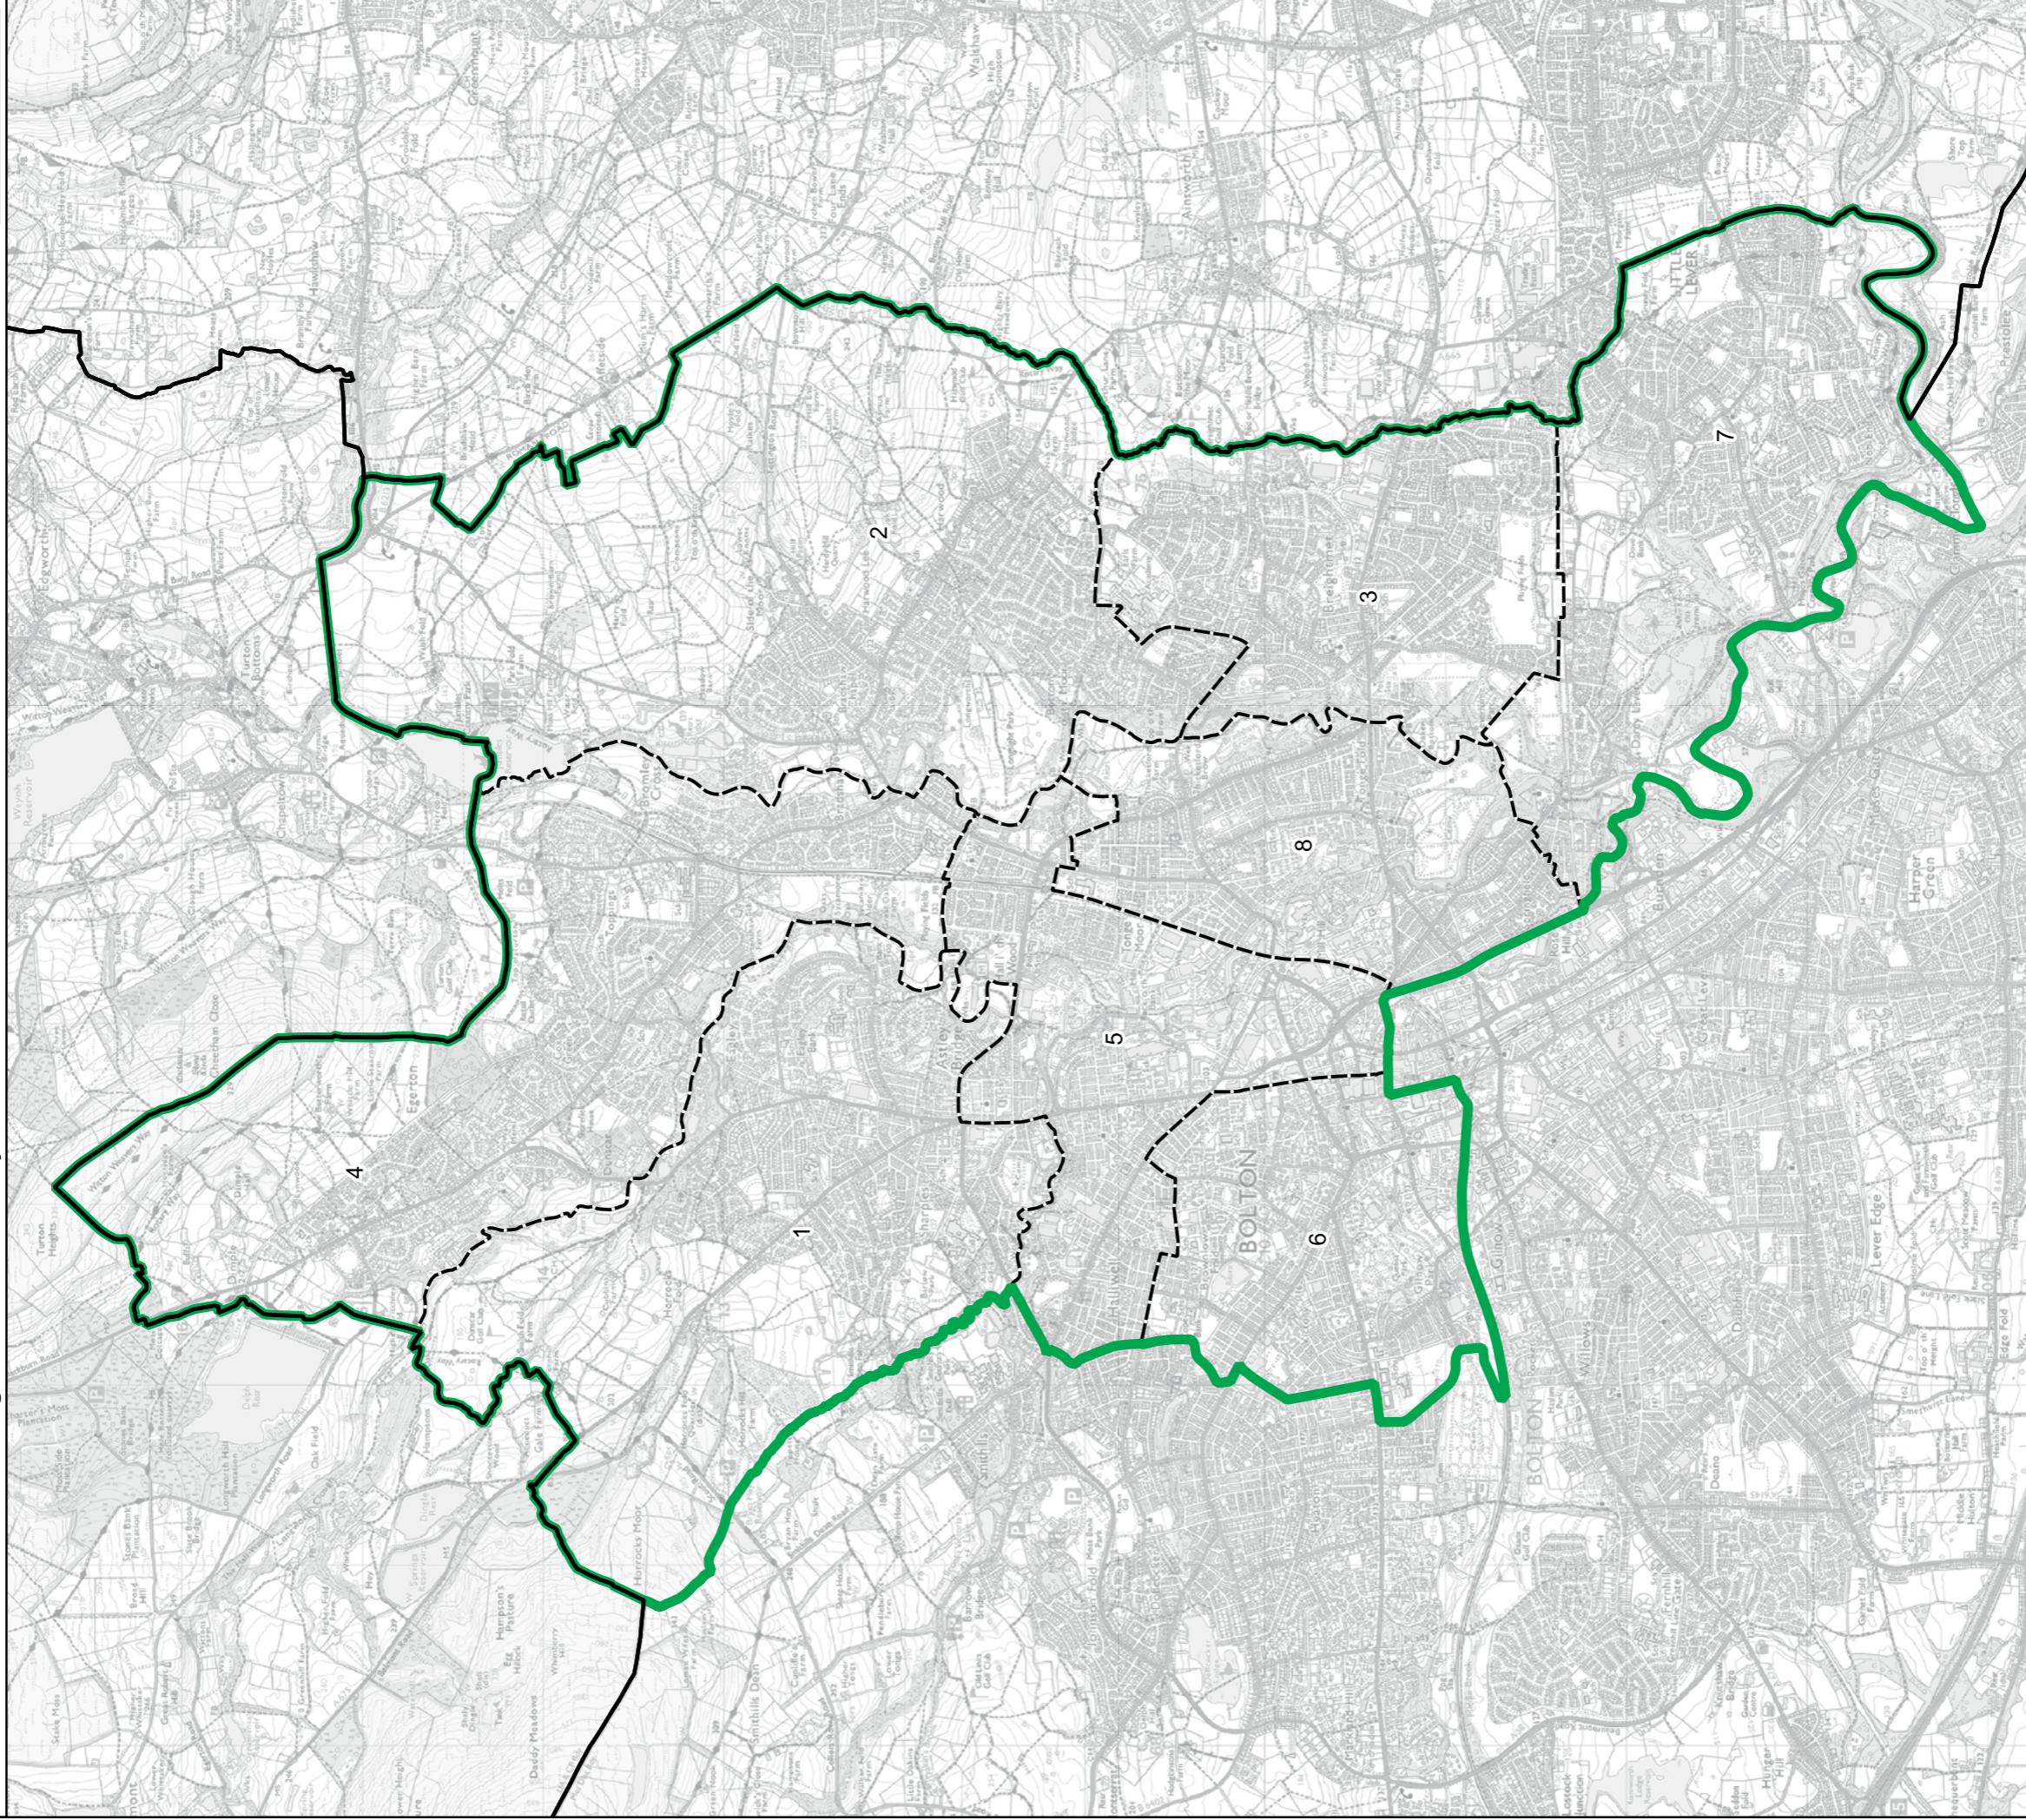

1. **Wards:**
2. 1 Astley Bridge
   - 2 Bradshaw
   - 3 Brightmet
   - 4 Bromley Cross
   - 5 Crompton
   - 6 Halliwell
   - 7 Little Lever and Darcy Lever
   - 8 Tonge with the Haugh

Constituency
 Local Authorities
 Wards

N

© Crown copyright and database rights 2023 OS 100018269. You are permitted to use this data solely to enable you to respond to, or interact with, the organisation that provided you with the data. You are not permitted to copy, sub-licence, distribute or sell any of this data to third parties in any form. Third party rights to enforce the terms of this licence shall be reserved to OS.