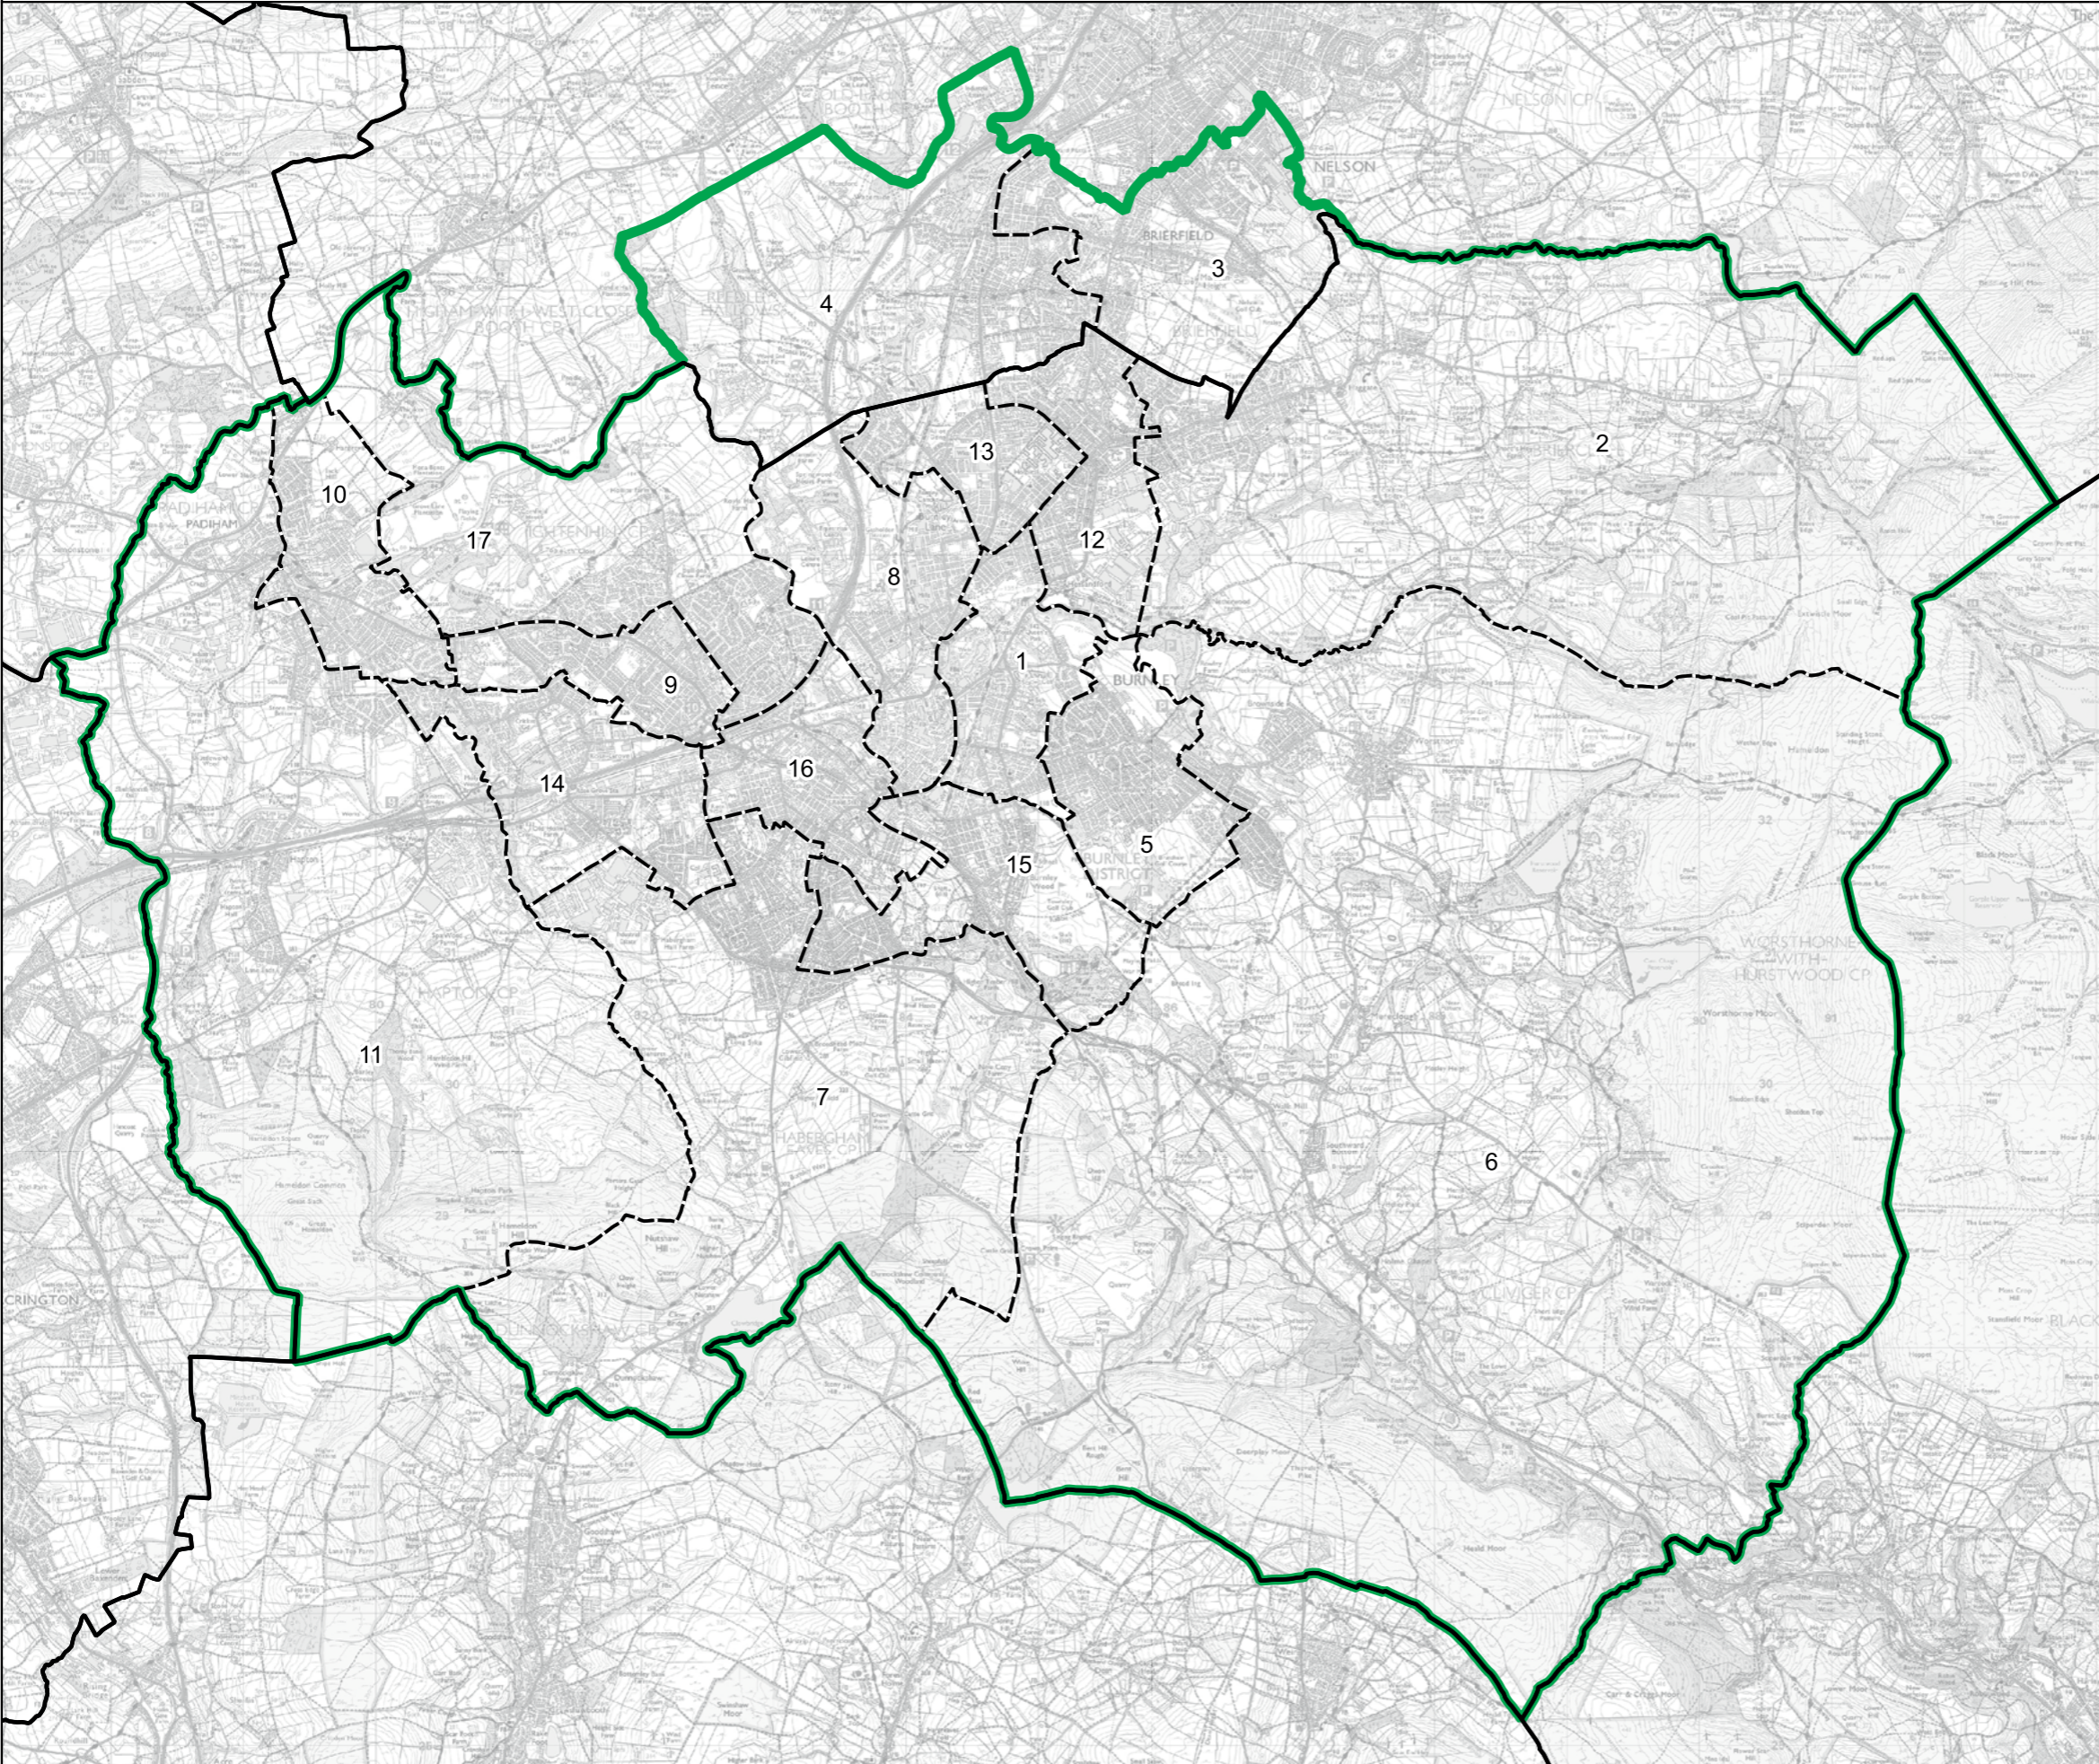

1. Wards:
2. 1 Bank Hall
   - 2 Briercliffe
   - 3 Brierfield East & Clover Hill
   - 4 Brierfield West & Reedley
   - 5 Brunshaw
   - 6 Cliviger with Worsthorne
   - 7 Coal Clough with Deerplay
   - 8 Daneshouse with Stoneyholme
   - 9 Gannow
   - 10 Gawthorpe
   - 11 Hapton with Park
   - 12 Lanehead
   - 13 Queensgate
   - 14 Rosegrove with Lowerhouse
   - 15 Rosehill with Burnley Wood
   - 16 Trinity
   - 17 Whittlefield with Ightenhill

- Constituency
- Local Authorities
- Wards

0 0.7 1.4 km

© Crown copyright and database rights 2023 OS 100018289. You are permitted to use this data solely to enable you to respond to, or interact with, the organisation that provided you with the data. You are not permitted to copy, sub-licence, distribute or sell any of this data to third parties in any form. Third party rights to enforce the terms of this licence shall be reserved to OS.