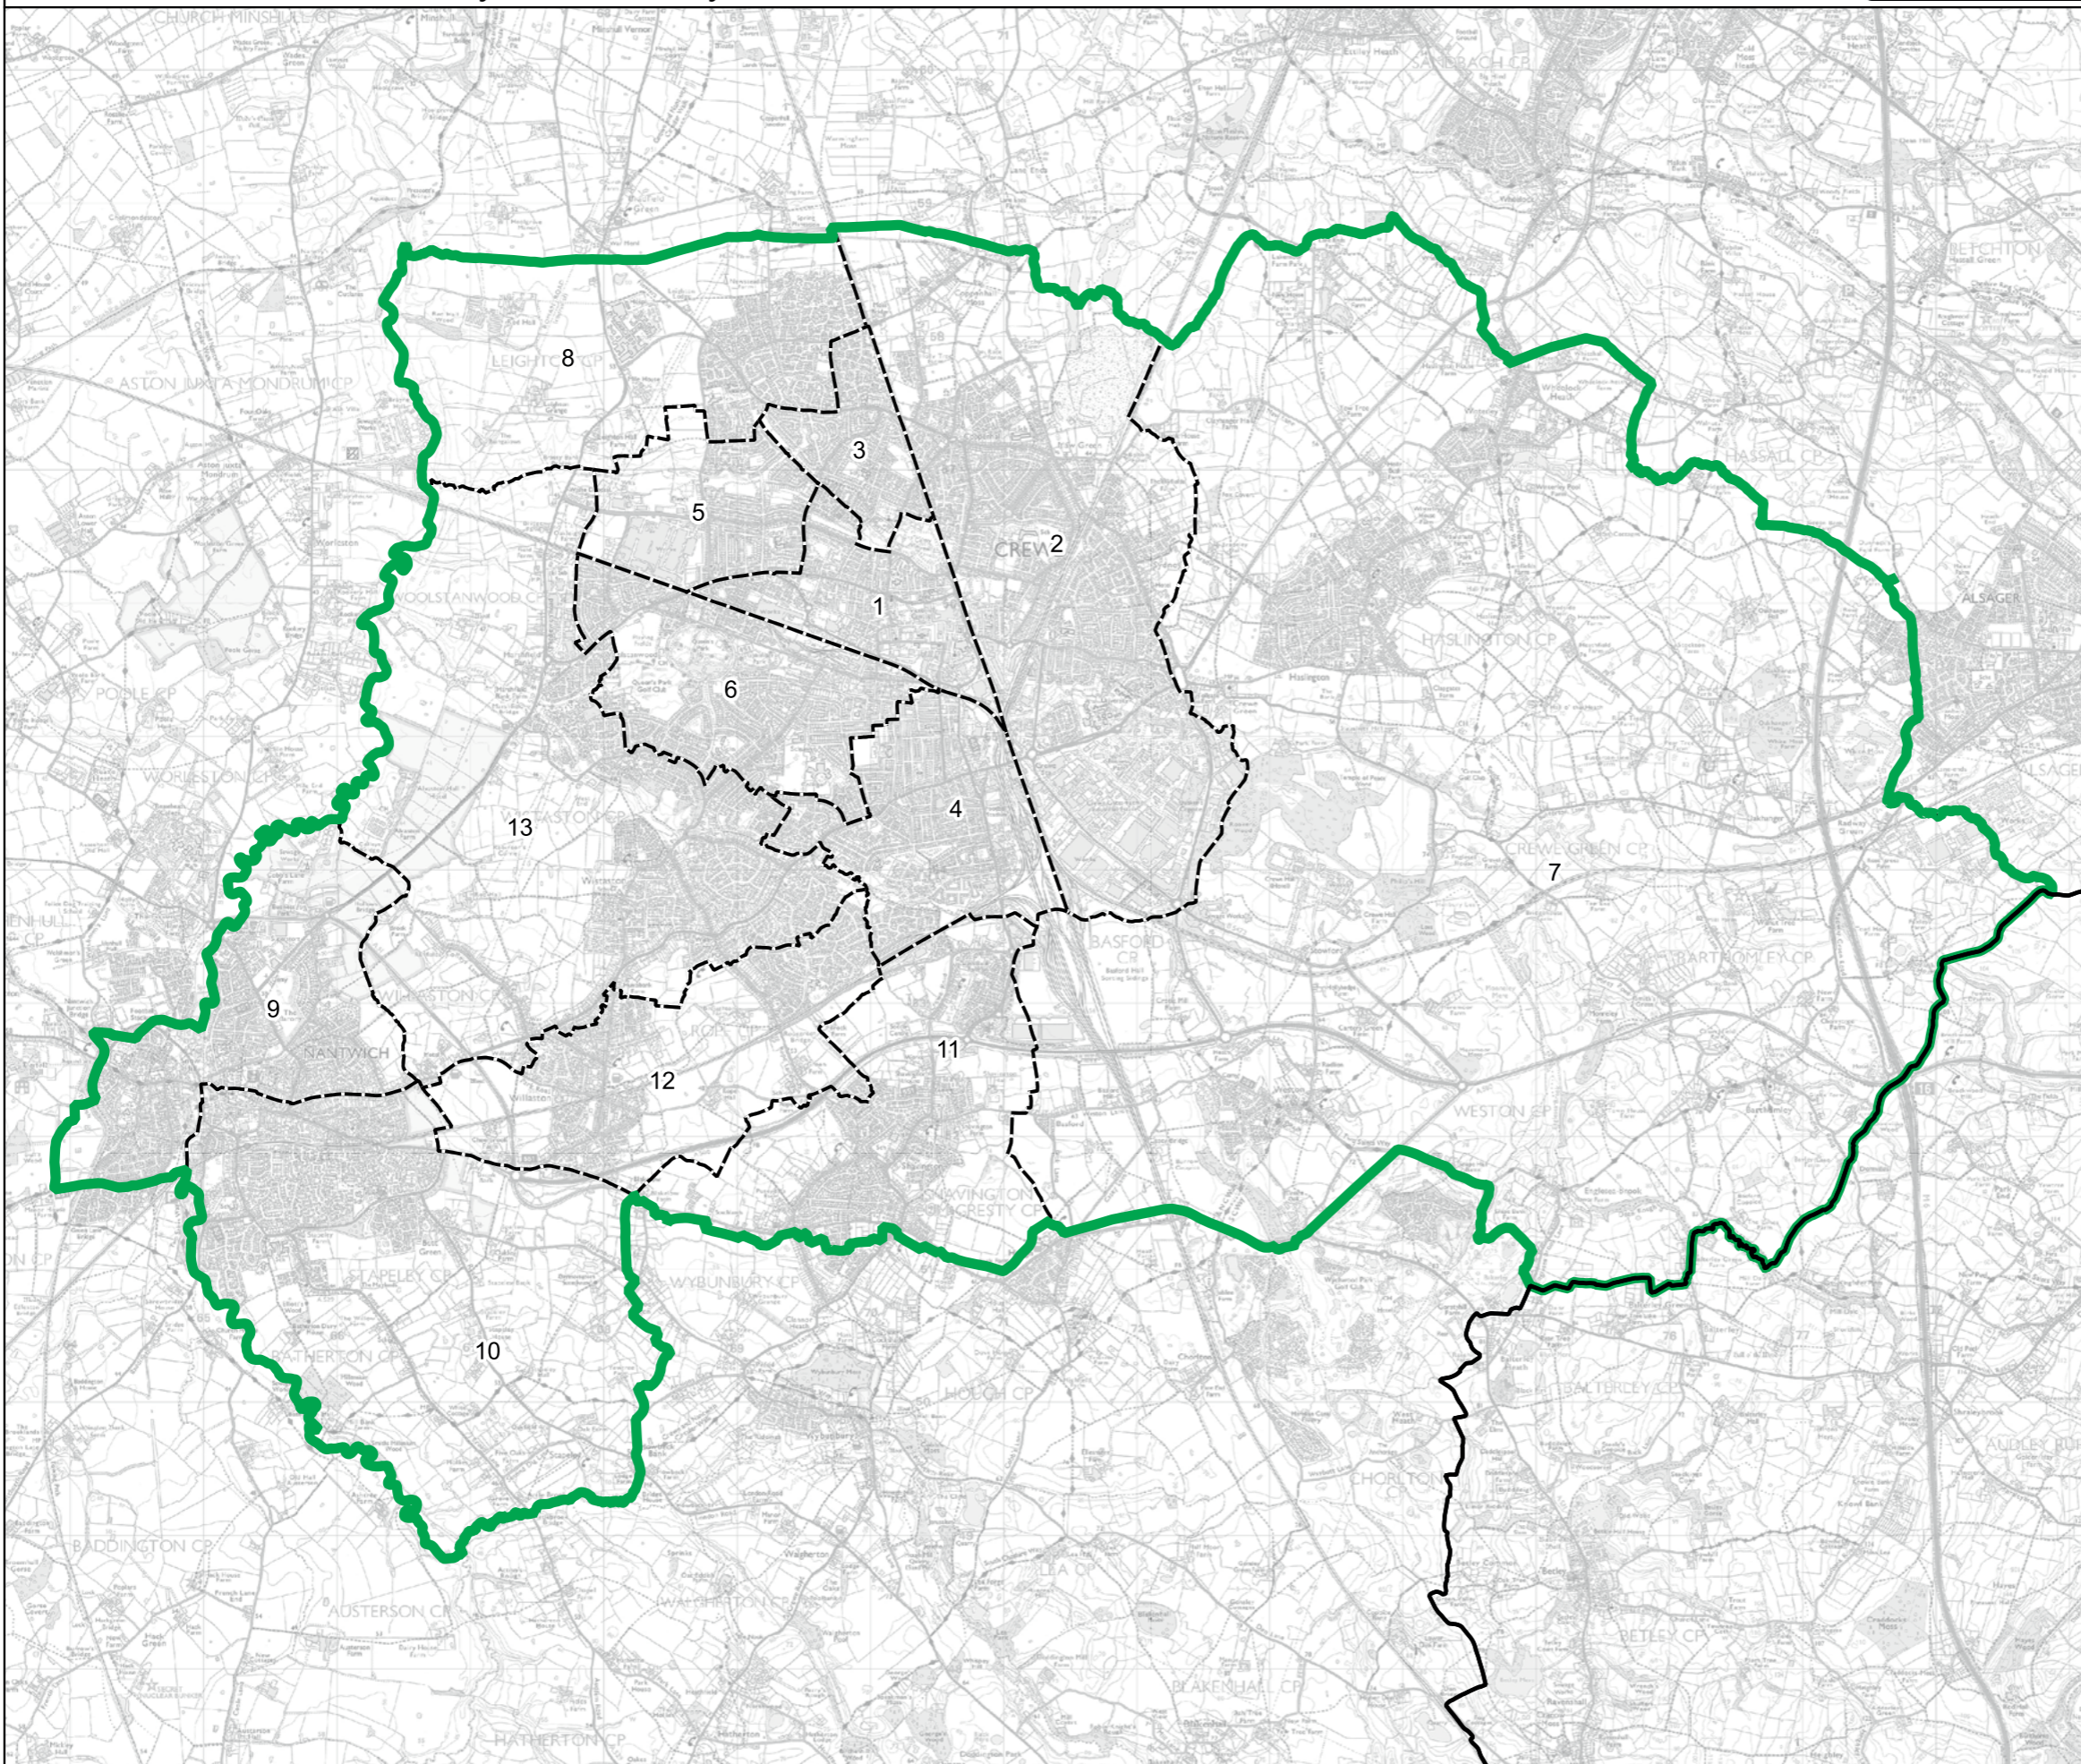

Wards:

- 1 Crewe Central
- 2 Crewe East
- 3 Crewe North
- 4 Crewe South
- 5 Crewe St. Barnabas
- 6 Crewe West
- 7 Haslington
- 8 Leighton
- 9 Nantwich North and West
- 10 Nantwich South and Stapeley
- 11 Shavington
- 12 Willaston and Rope
- 13 Wistaston

- Constituency
- Local Authorities
- Wards

0 0.7 1.4 km

© Crown copyright and database rights 2023 OS 100018289. You are permitted to use this data solely to enable you to respond to, or interact with, the organisation that provided you with the data. You are not permitted to copy, sub-licence, distribute or sell any of this data to third parties in any form. Third party rights to enforce the terms of this licence shall be reserved to OS.

Crewe and Nantwich County Constituency