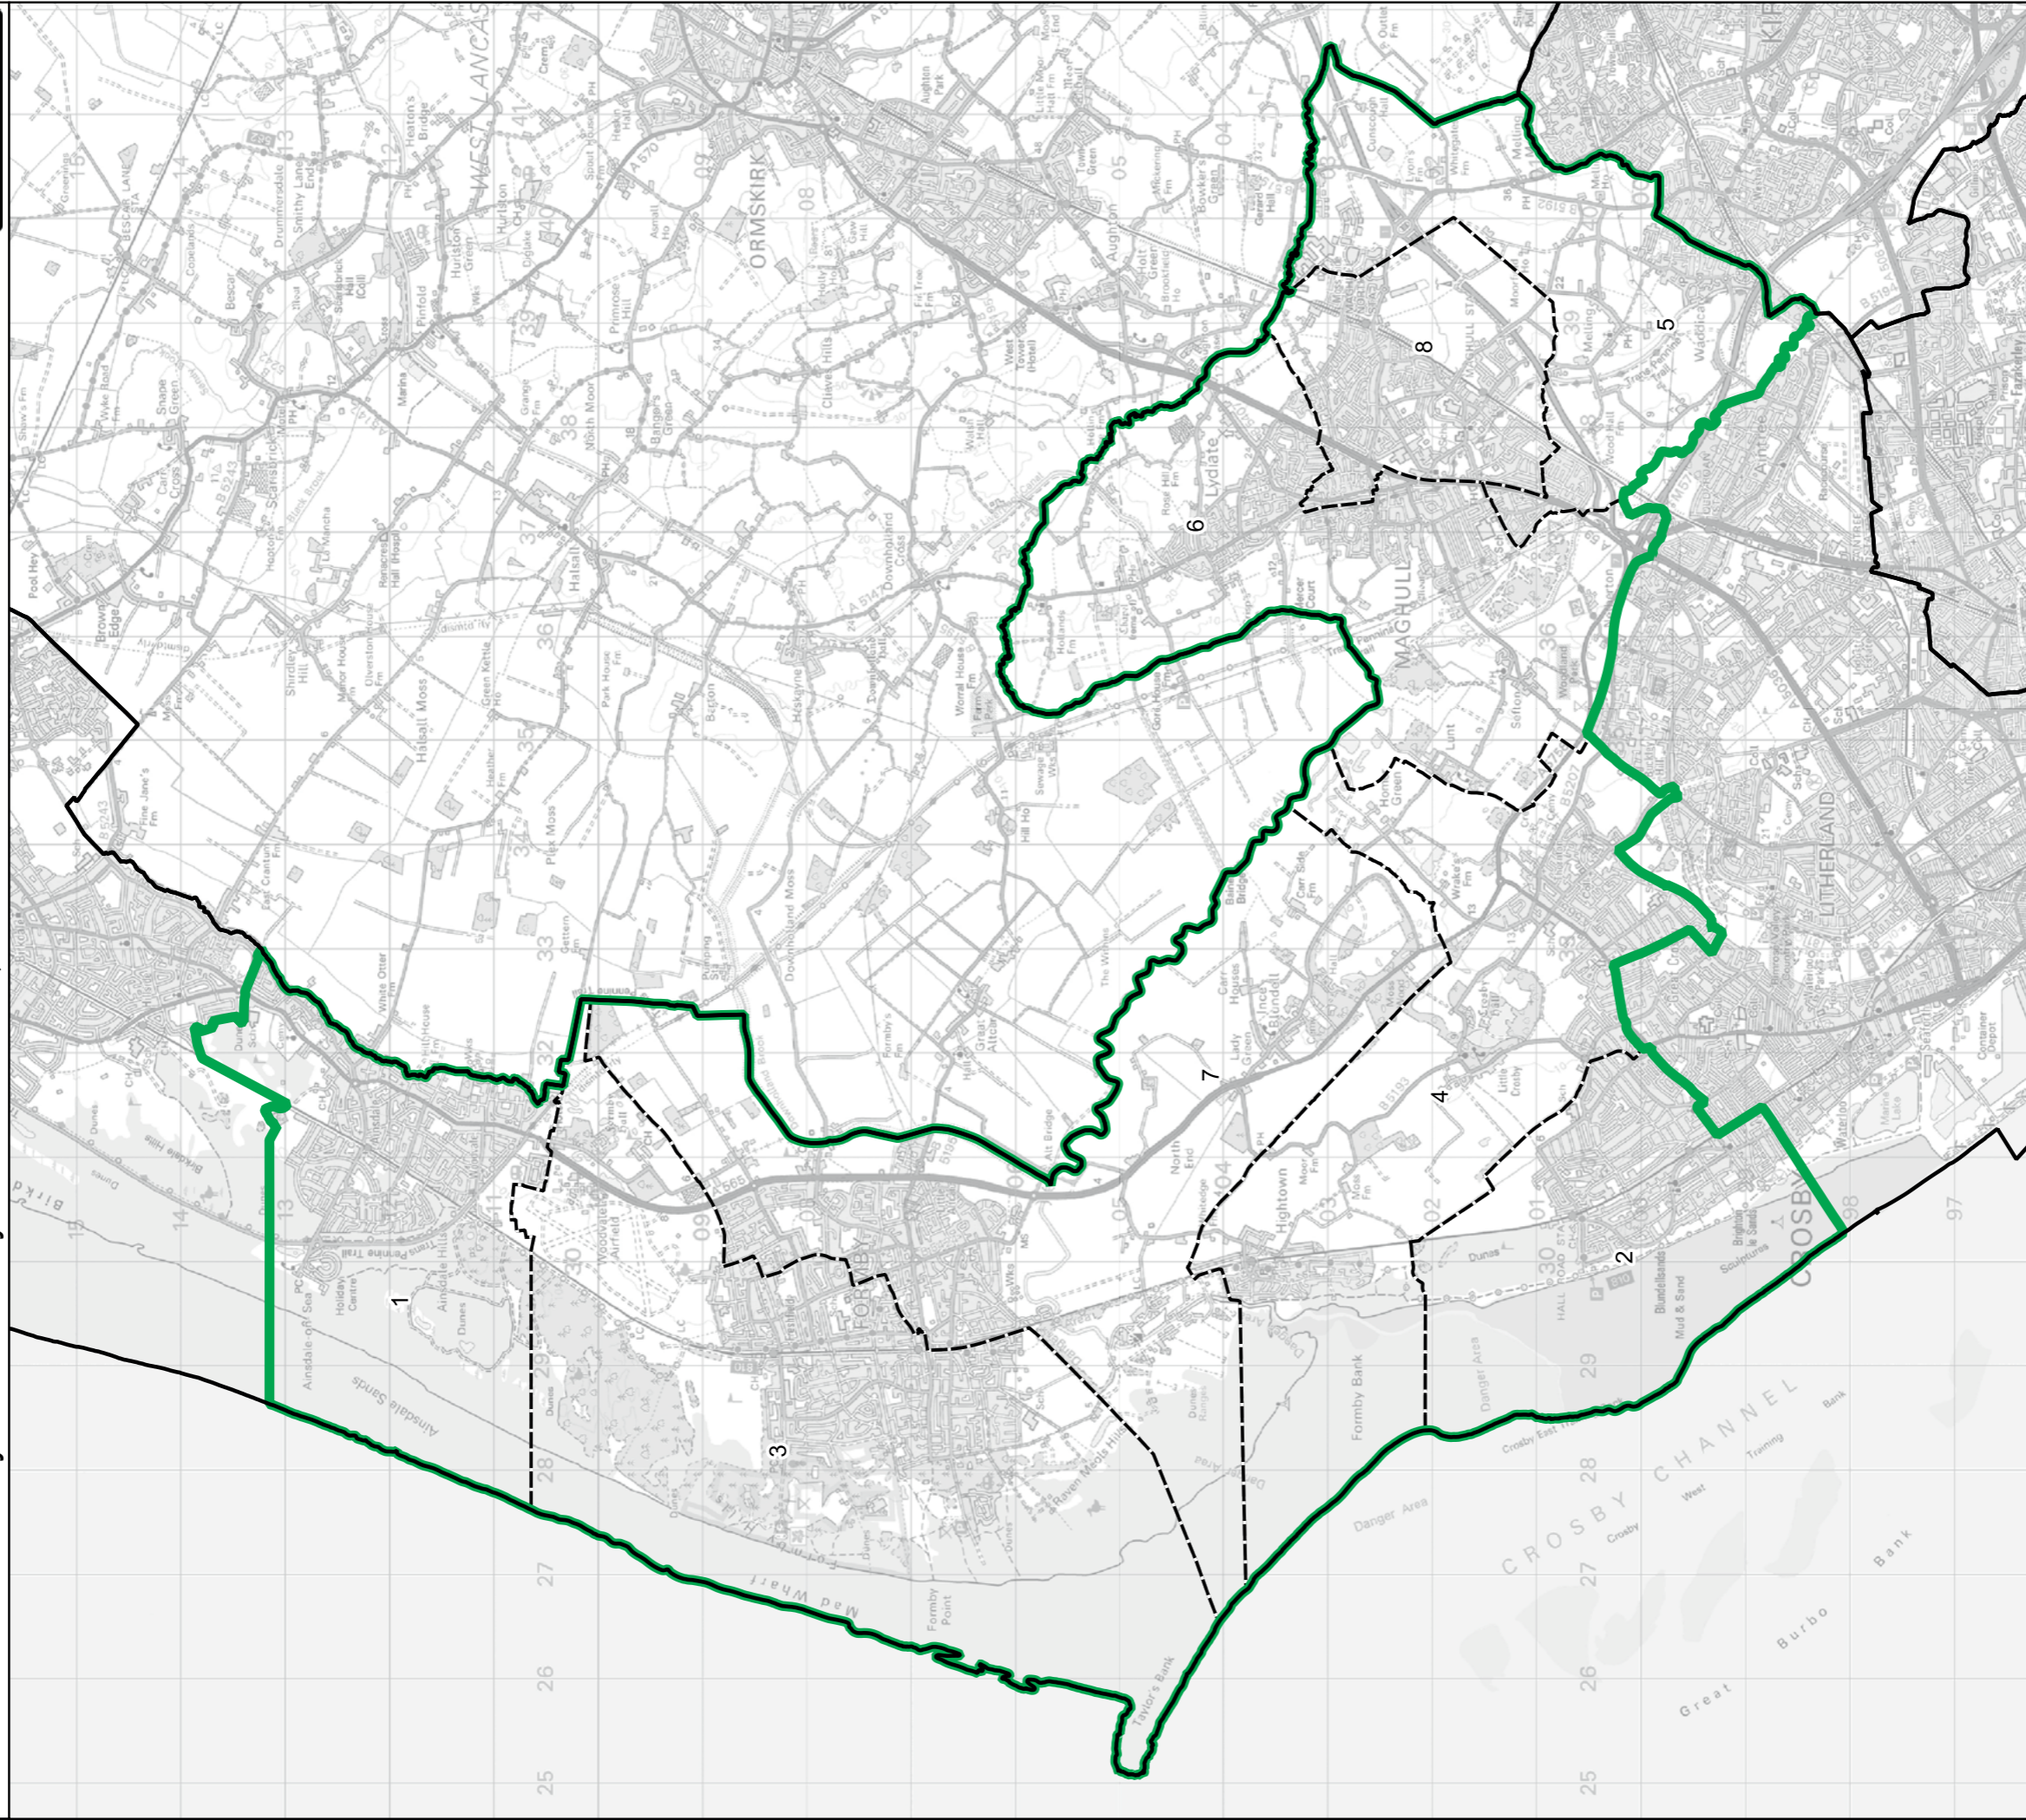

Wards:

- 1 Ainsdale
- 2 Blundellsands
- 3 Harington
- 4 Manor
- 5 Molyneux (Part)
- 6 Park
- 7 Ravenmeols
- 8 Sudell

- Constituency
- Local Authorities
- Wards

© Crown copyright and database rights 2023 OS 100018269. You are permitted to use this data solely to enable you to respond to, or interact with, the organisation that provided you with the data. You are not permitted to copy, sub-licence, distribute or sell any of this data to third parties in any form. Third party rights to enforce the terms of this licence shall be reserved to OS.