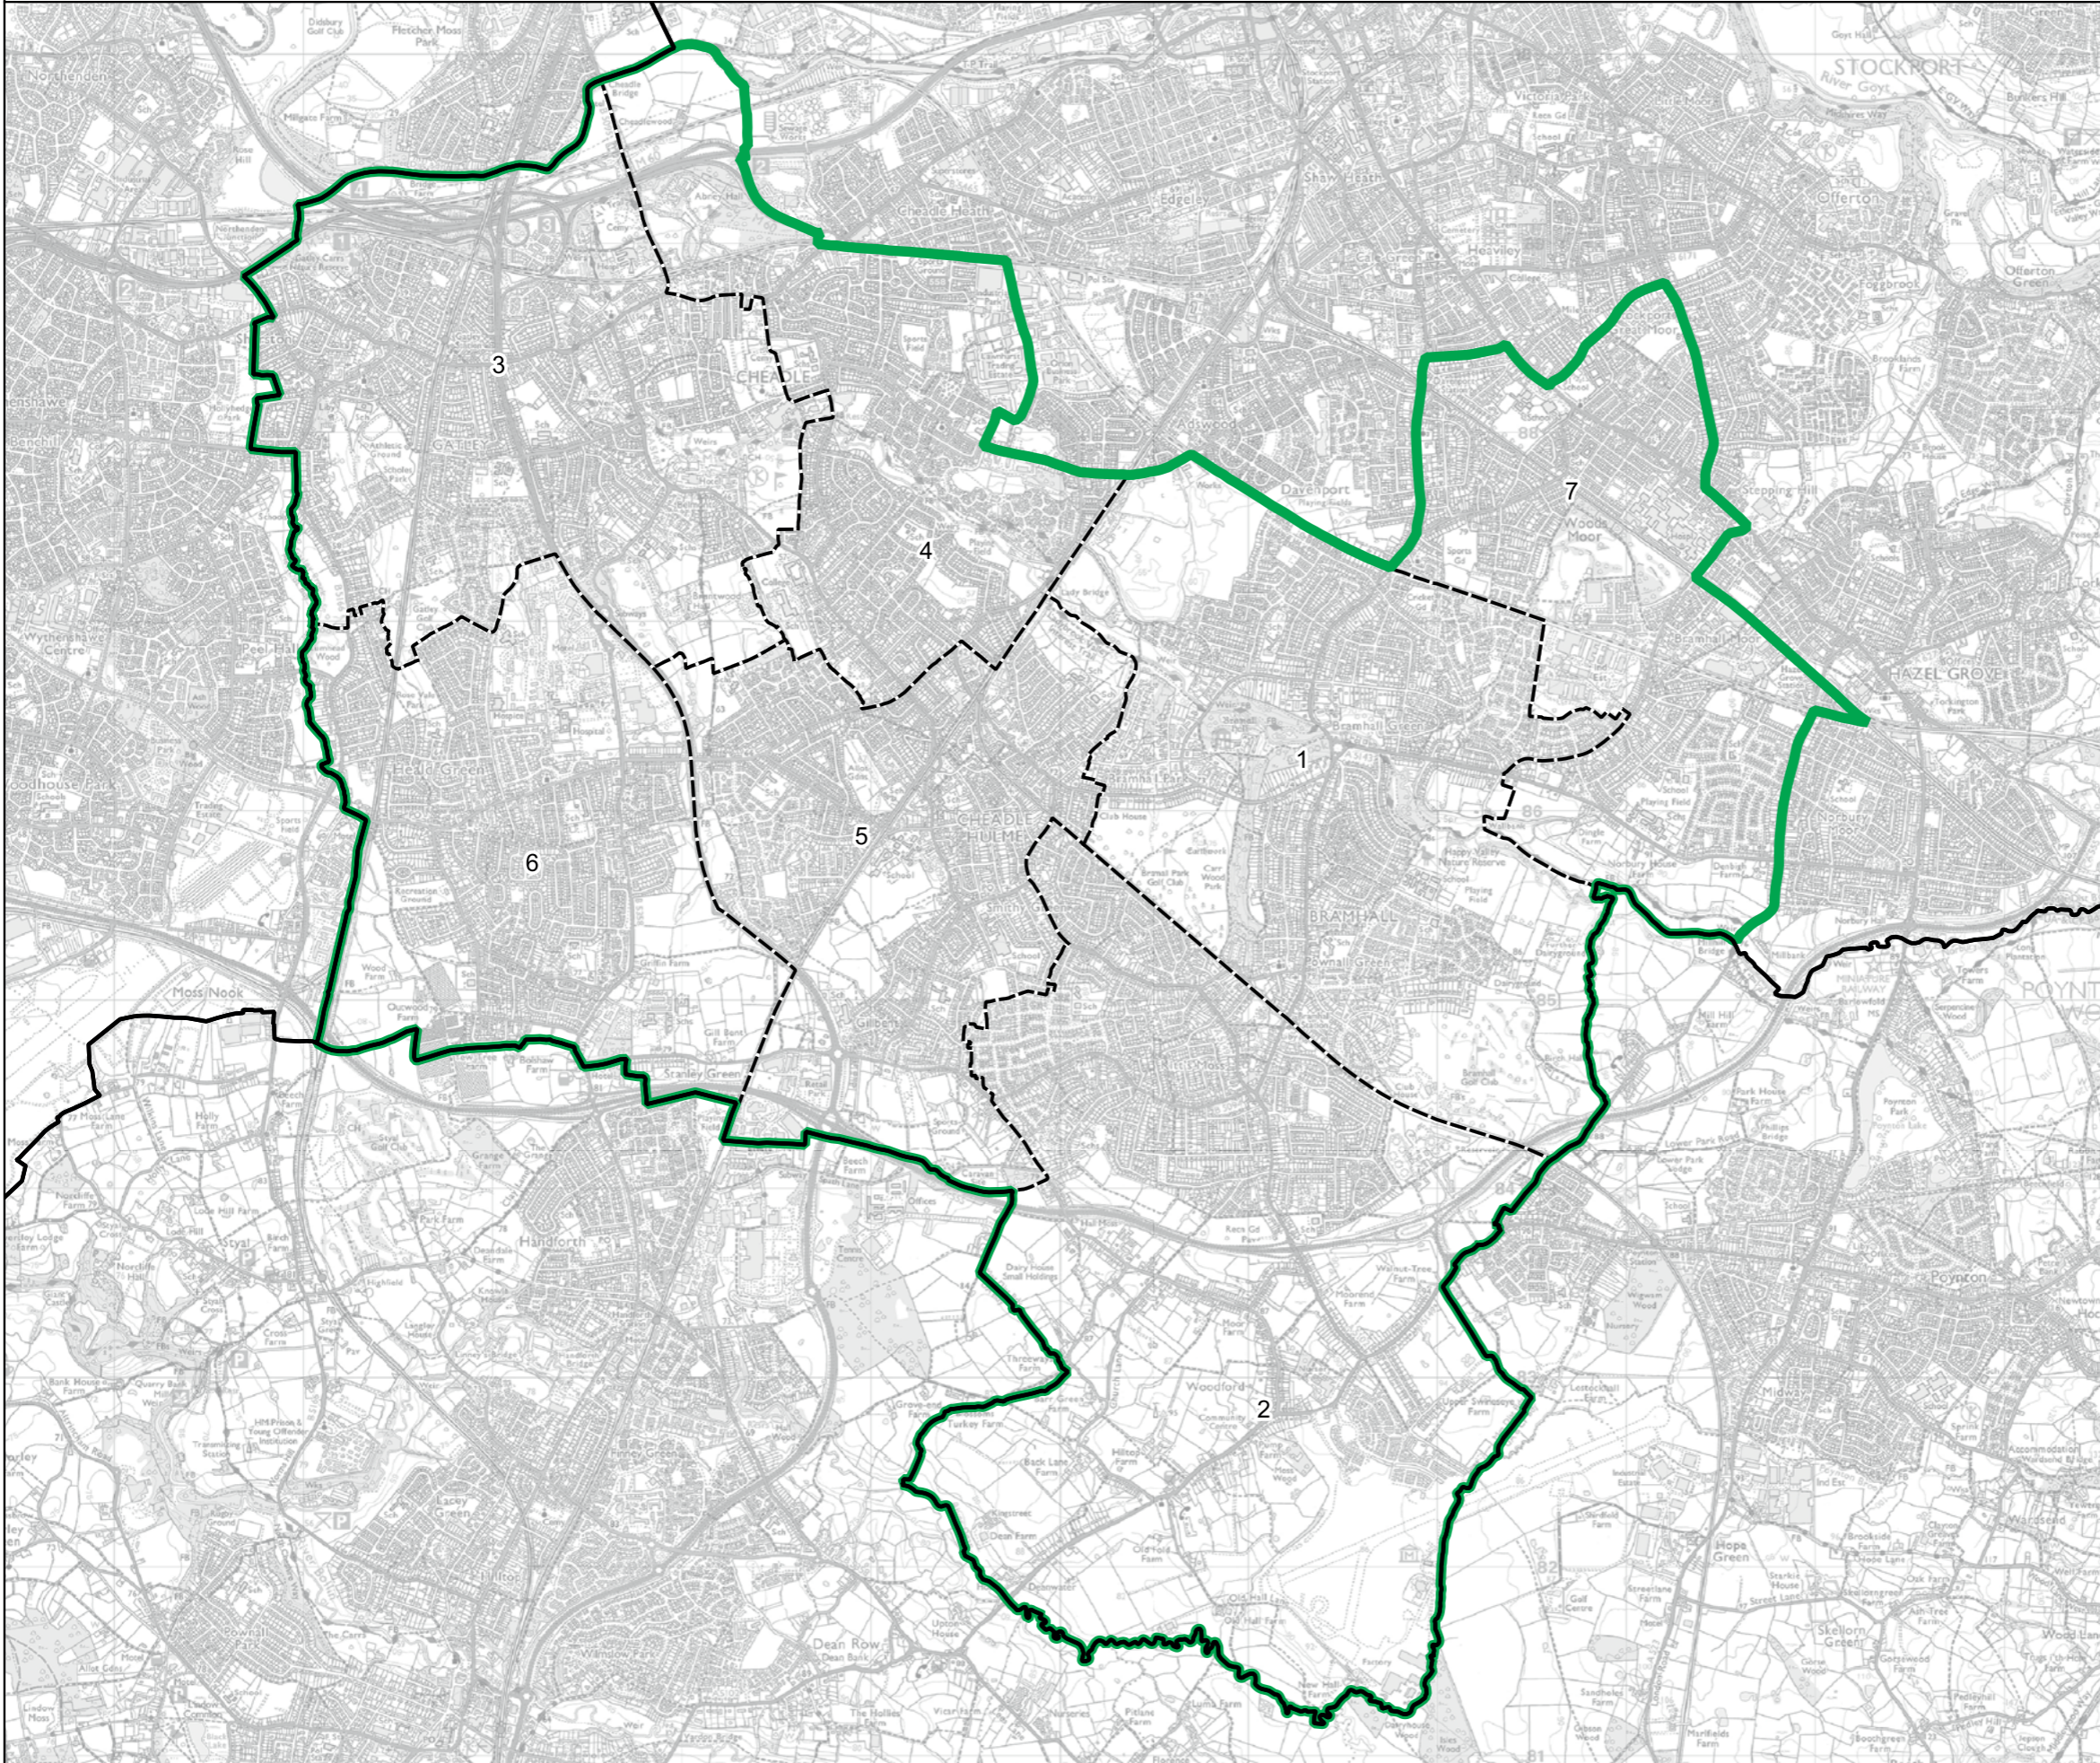

1. Wards:
2. 1 Bramhall North
   - 2 Bramhall South and Woodford
   - 3 Cheadle and Gatley
   - 4 Cheadle Hulme North
   - 5 Cheadle Hulme South
   - 6 Heald Green
   - 7 Stepping Hill

- Constituency
- Local Authorities
- Wards

© Crown copyright and database rights 2023 OS 100018289. You are permitted to use this data solely to enable you to respond to, or interact with, the organisation that provided you with the data. You are not permitted to copy, sub-licence, distribute or sell any of this data to third parties in any form. Third party rights to enforce the terms of this licence shall be reserved to OS.