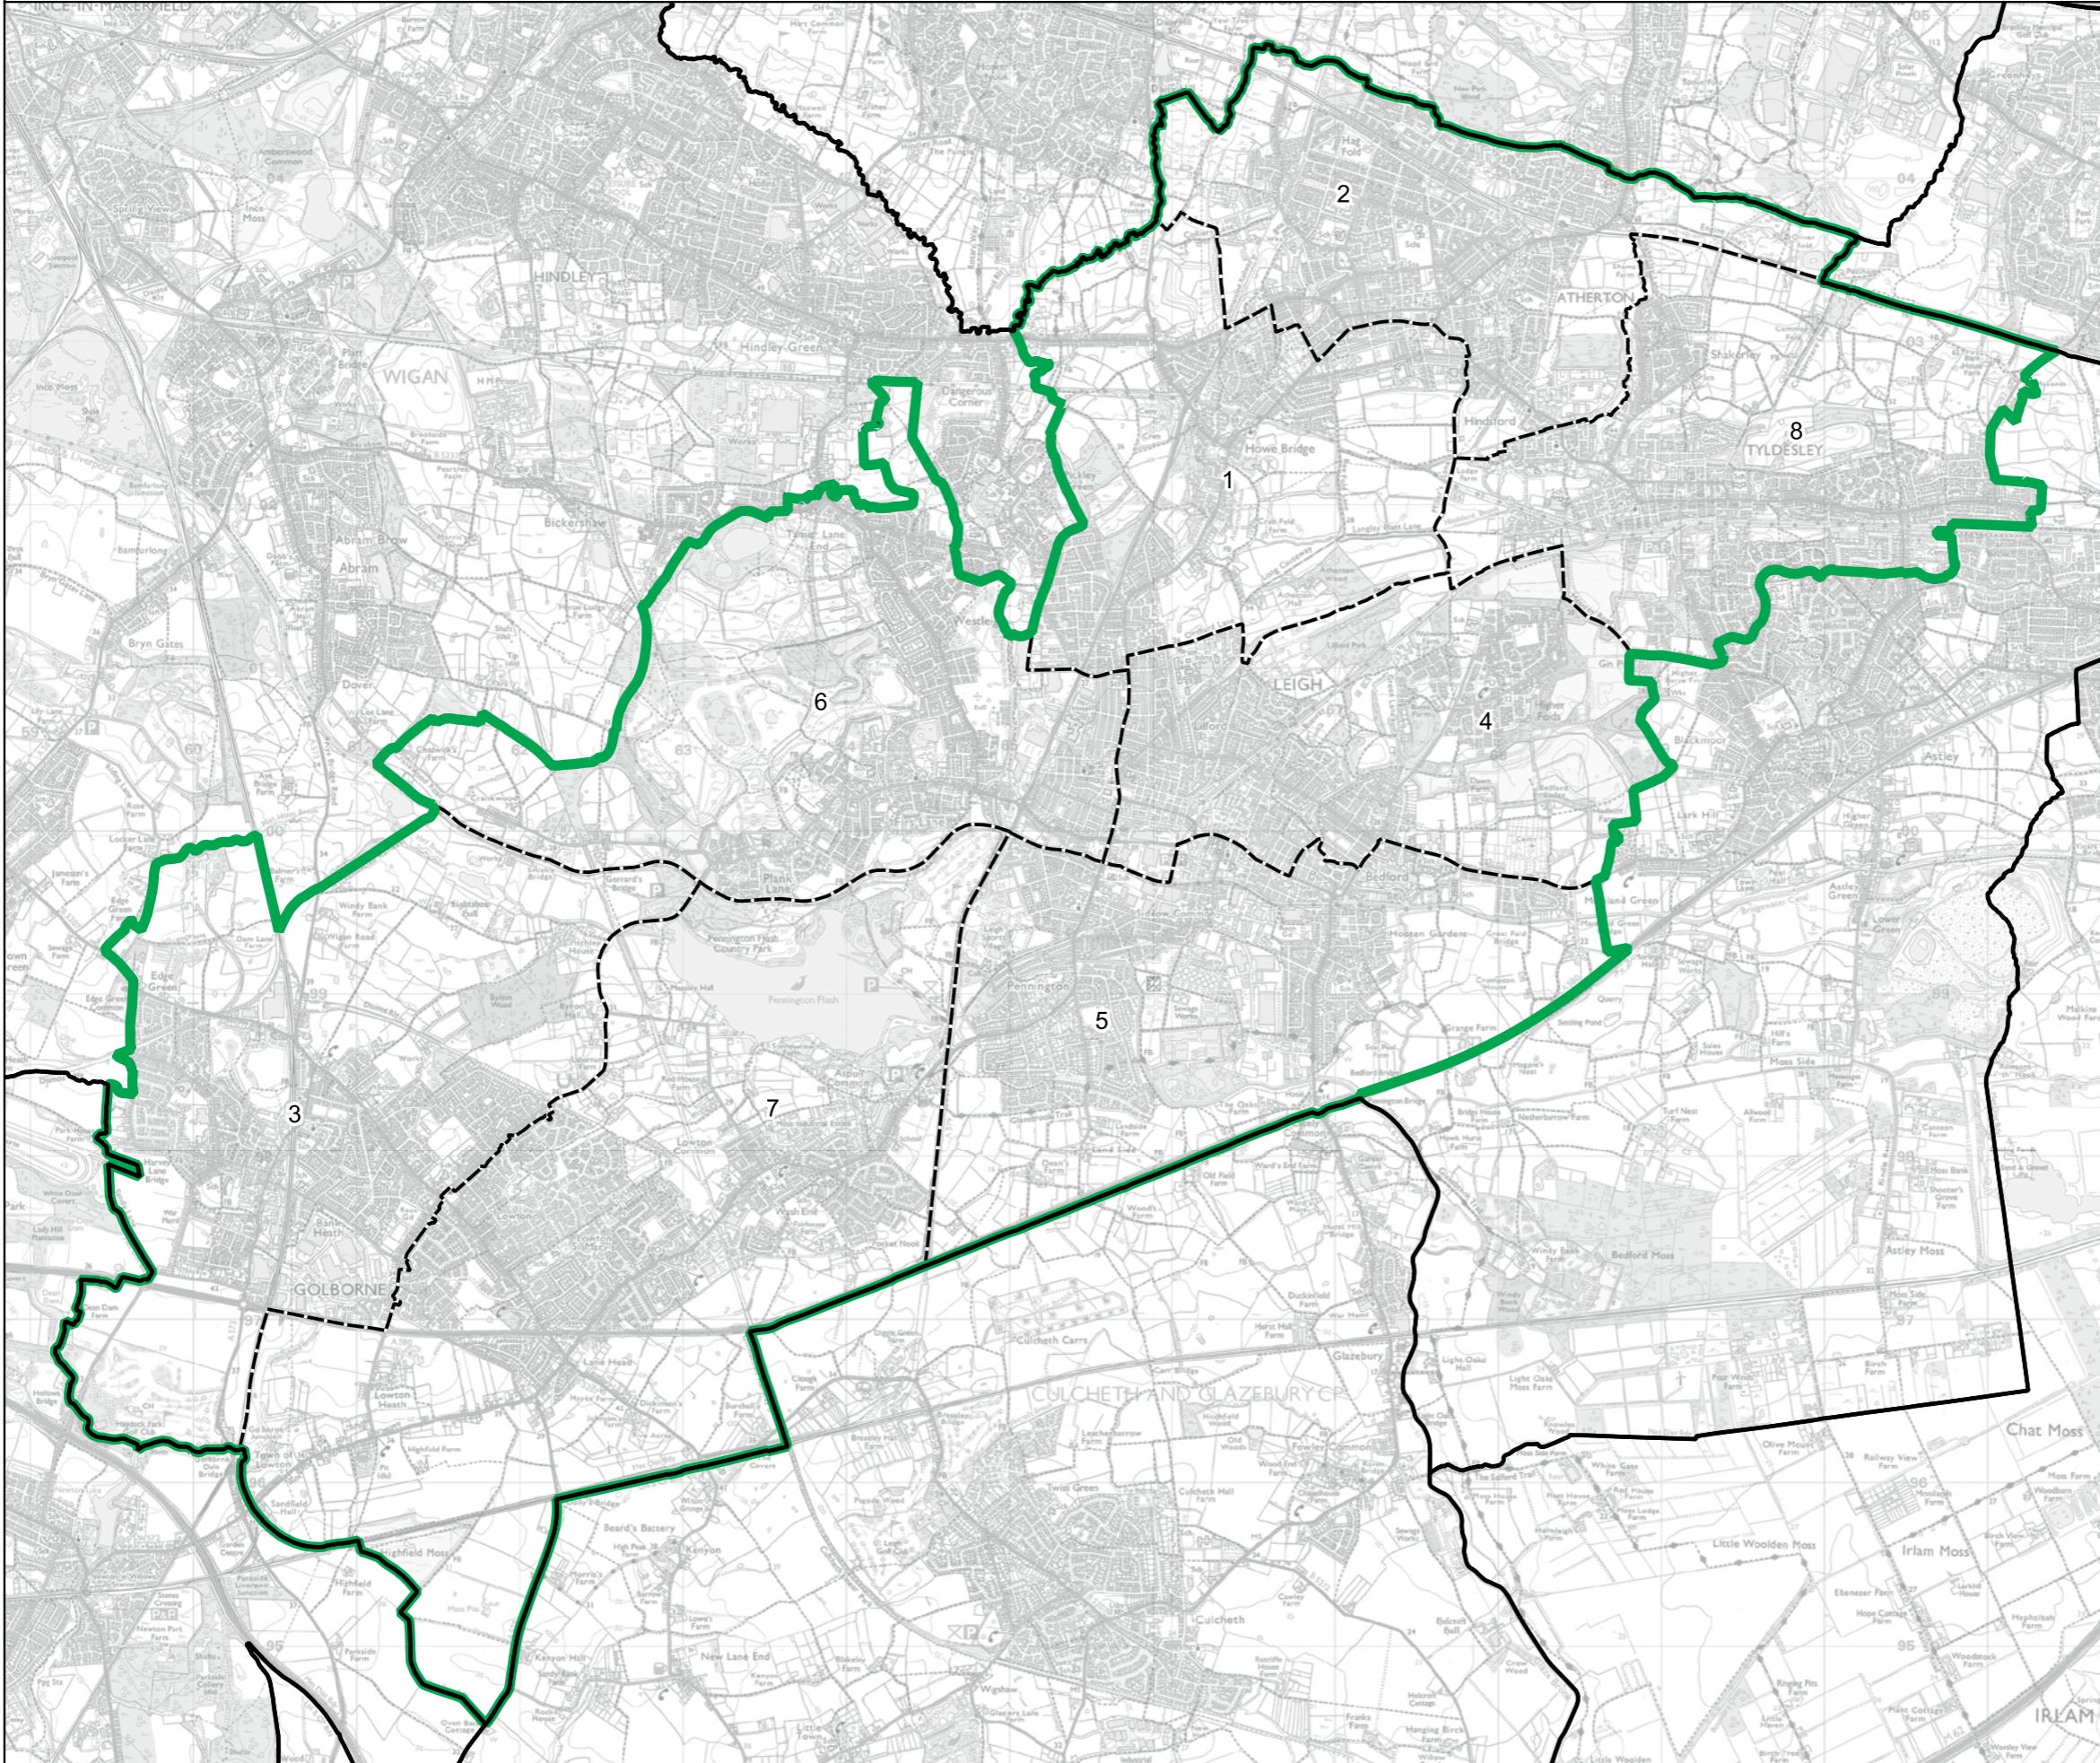

Boundary Commission for England - Final Recommendations for the North West Region

Leigh and Atherton Borough Constituency - Electorate 76,363

1. Wards:
2. 1 Atherleigh (Part)
   - 2 Atherton
   - 3 Golborne and Lowton West
   - 4 Leigh East
   - 5 Leigh South
   - 6 Leigh West (Part)
   - 7 Lowton East
   - 8 Tyldesley

- Constituency
- Local Authorities
- Wards

0 0.6 1.2 km

© Crown copyright and database rights 2023 OS 100018289. You are permitted to use this data solely to enable you to respond to, or interact with, the organisation that provided you with the data. You are not permitted to copy, sub-licence, distribute or sell any of this data to third parties in any form. Third party rights to enforce the terms of this licence shall be reserved to OS.