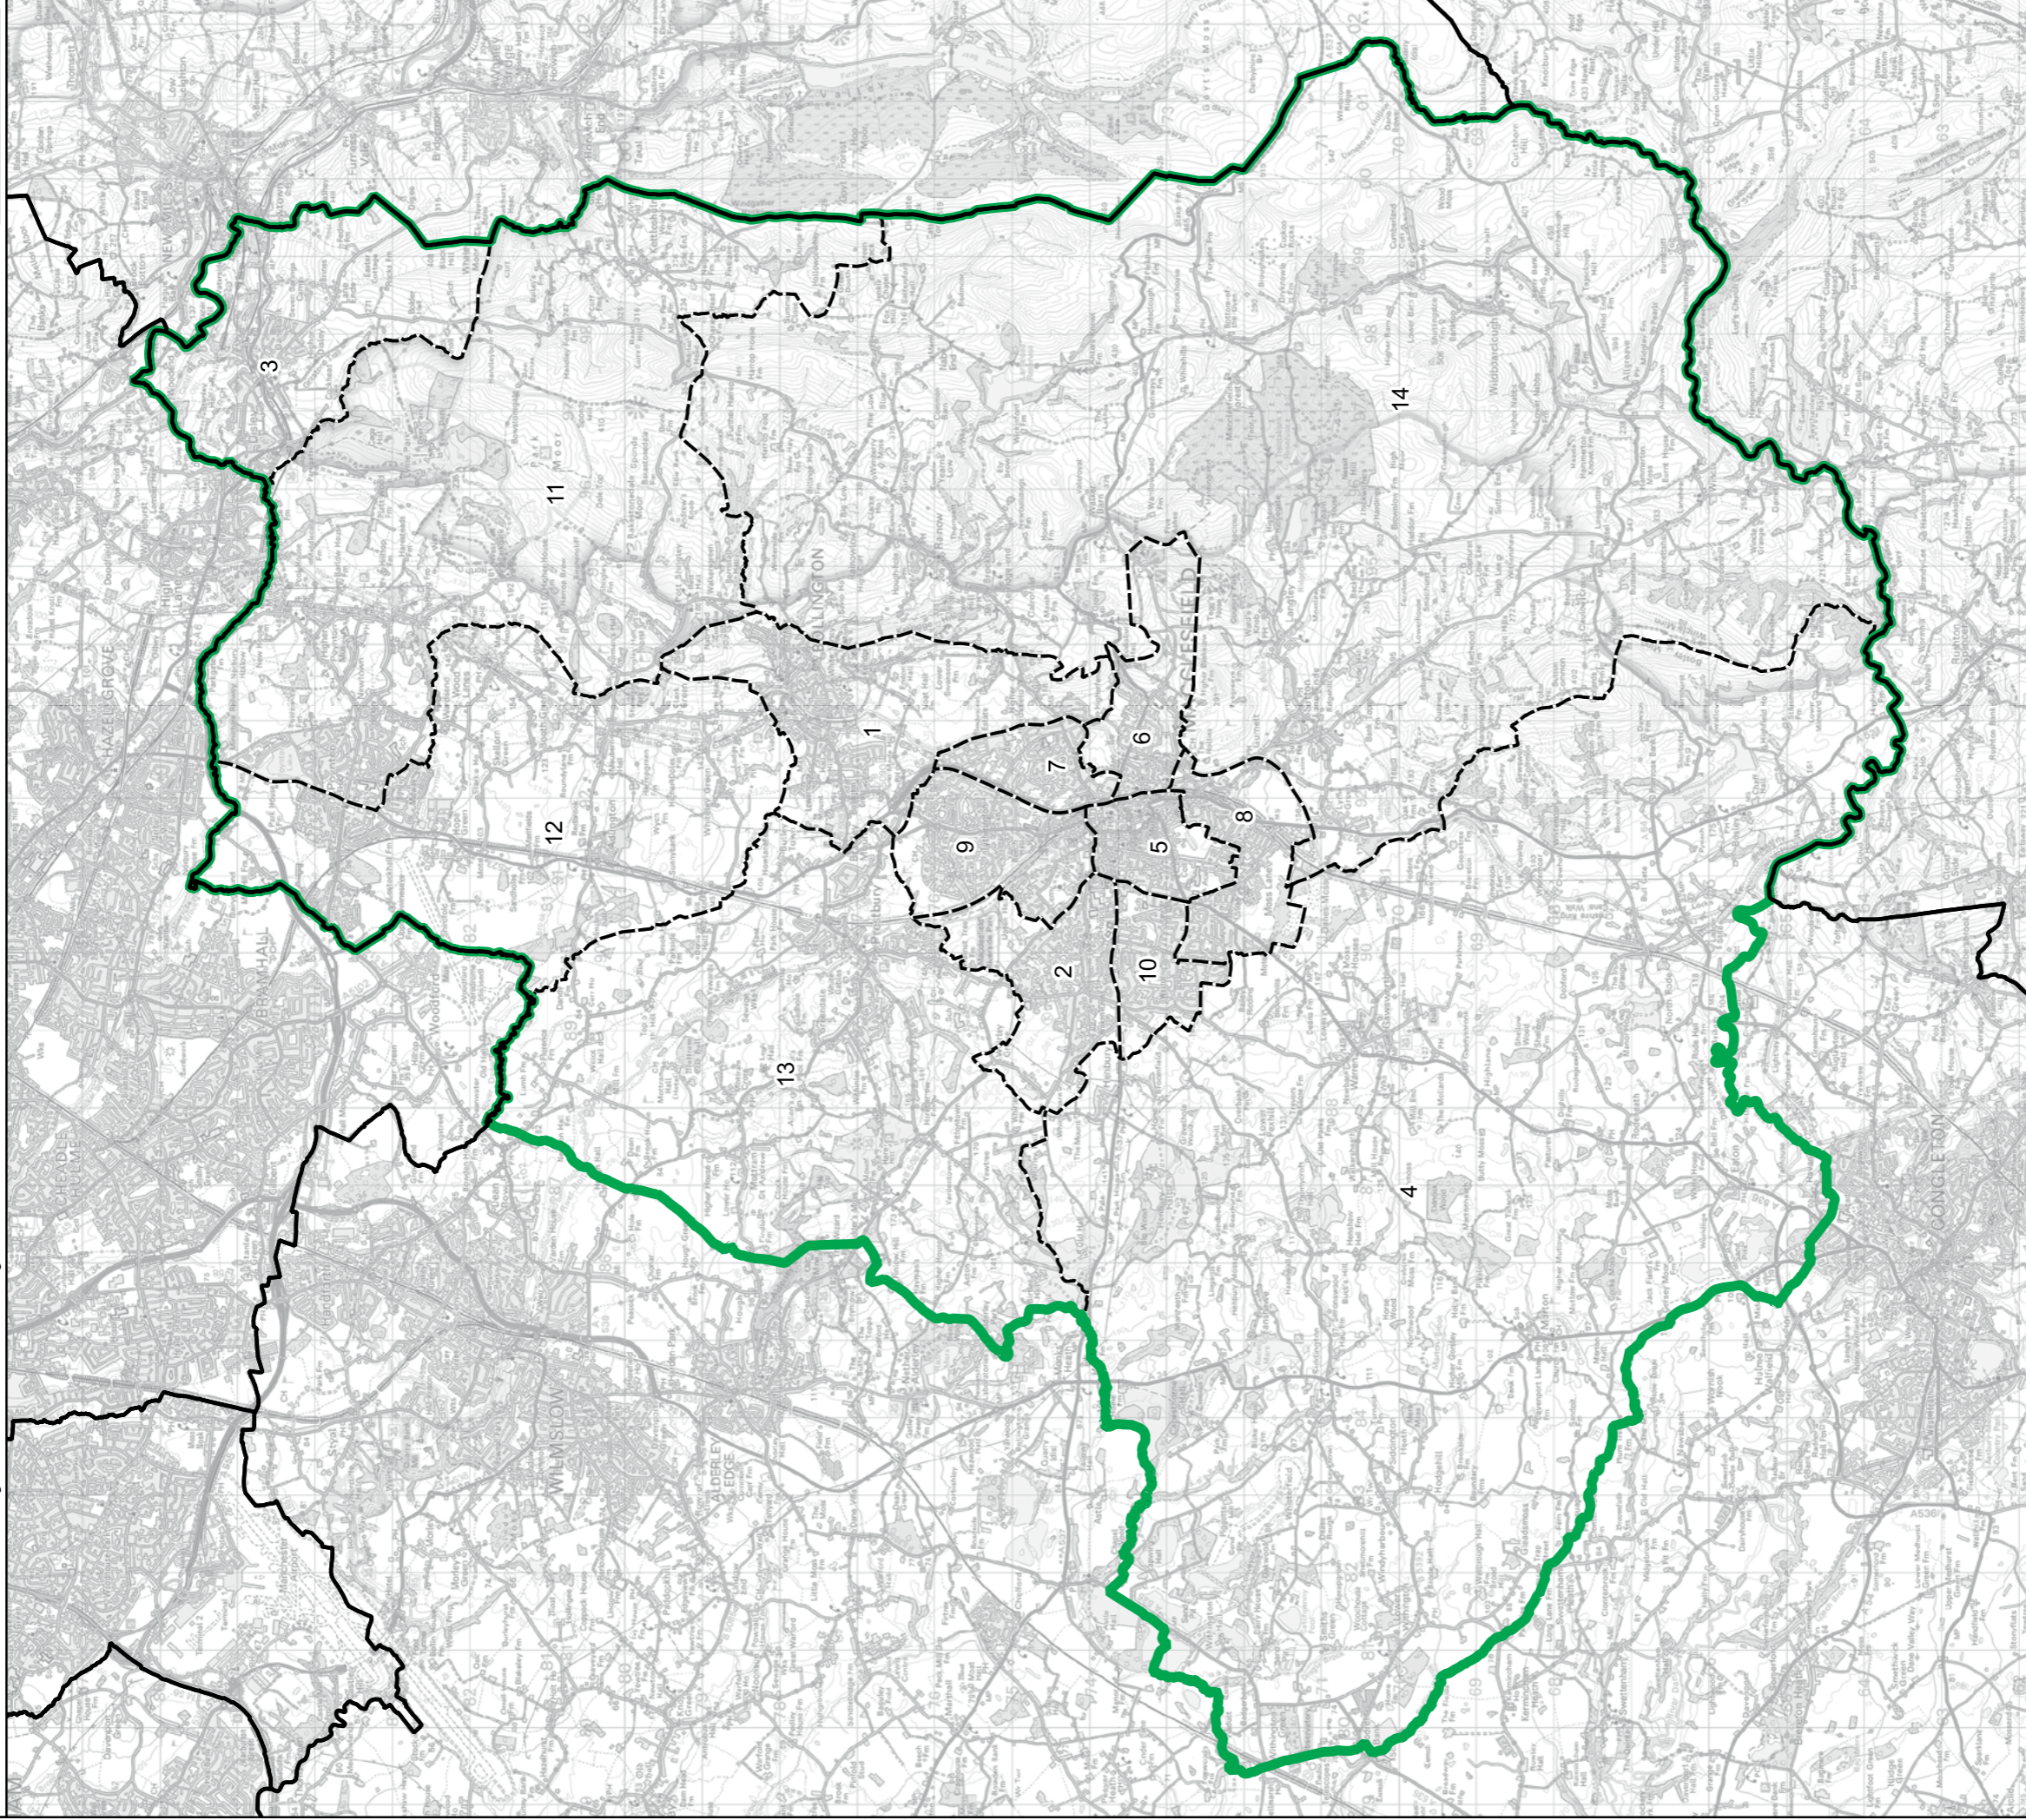

Wards:

- 1 Knotty Ash
- 2 Old Swan
- 3 Page Moss
- 4 Swanside
- 5 Tuebrook and Stoneycroft
- 6 West Derby
- 7 Yew Tree

- Constituency
- Local Authorities
- Wards

0 0.3 0.6 km

© Crown copyright and database rights 2023 OS 100018289. You are permitted to use this data solely to enable you to respond to, or interact with, the organisation that provided you with the data. You are not permitted to copy, sub-licence, distribute or sell any of this data to third parties in any form. Third party rights to enforce the terms of this licence shall be reserved to OS.