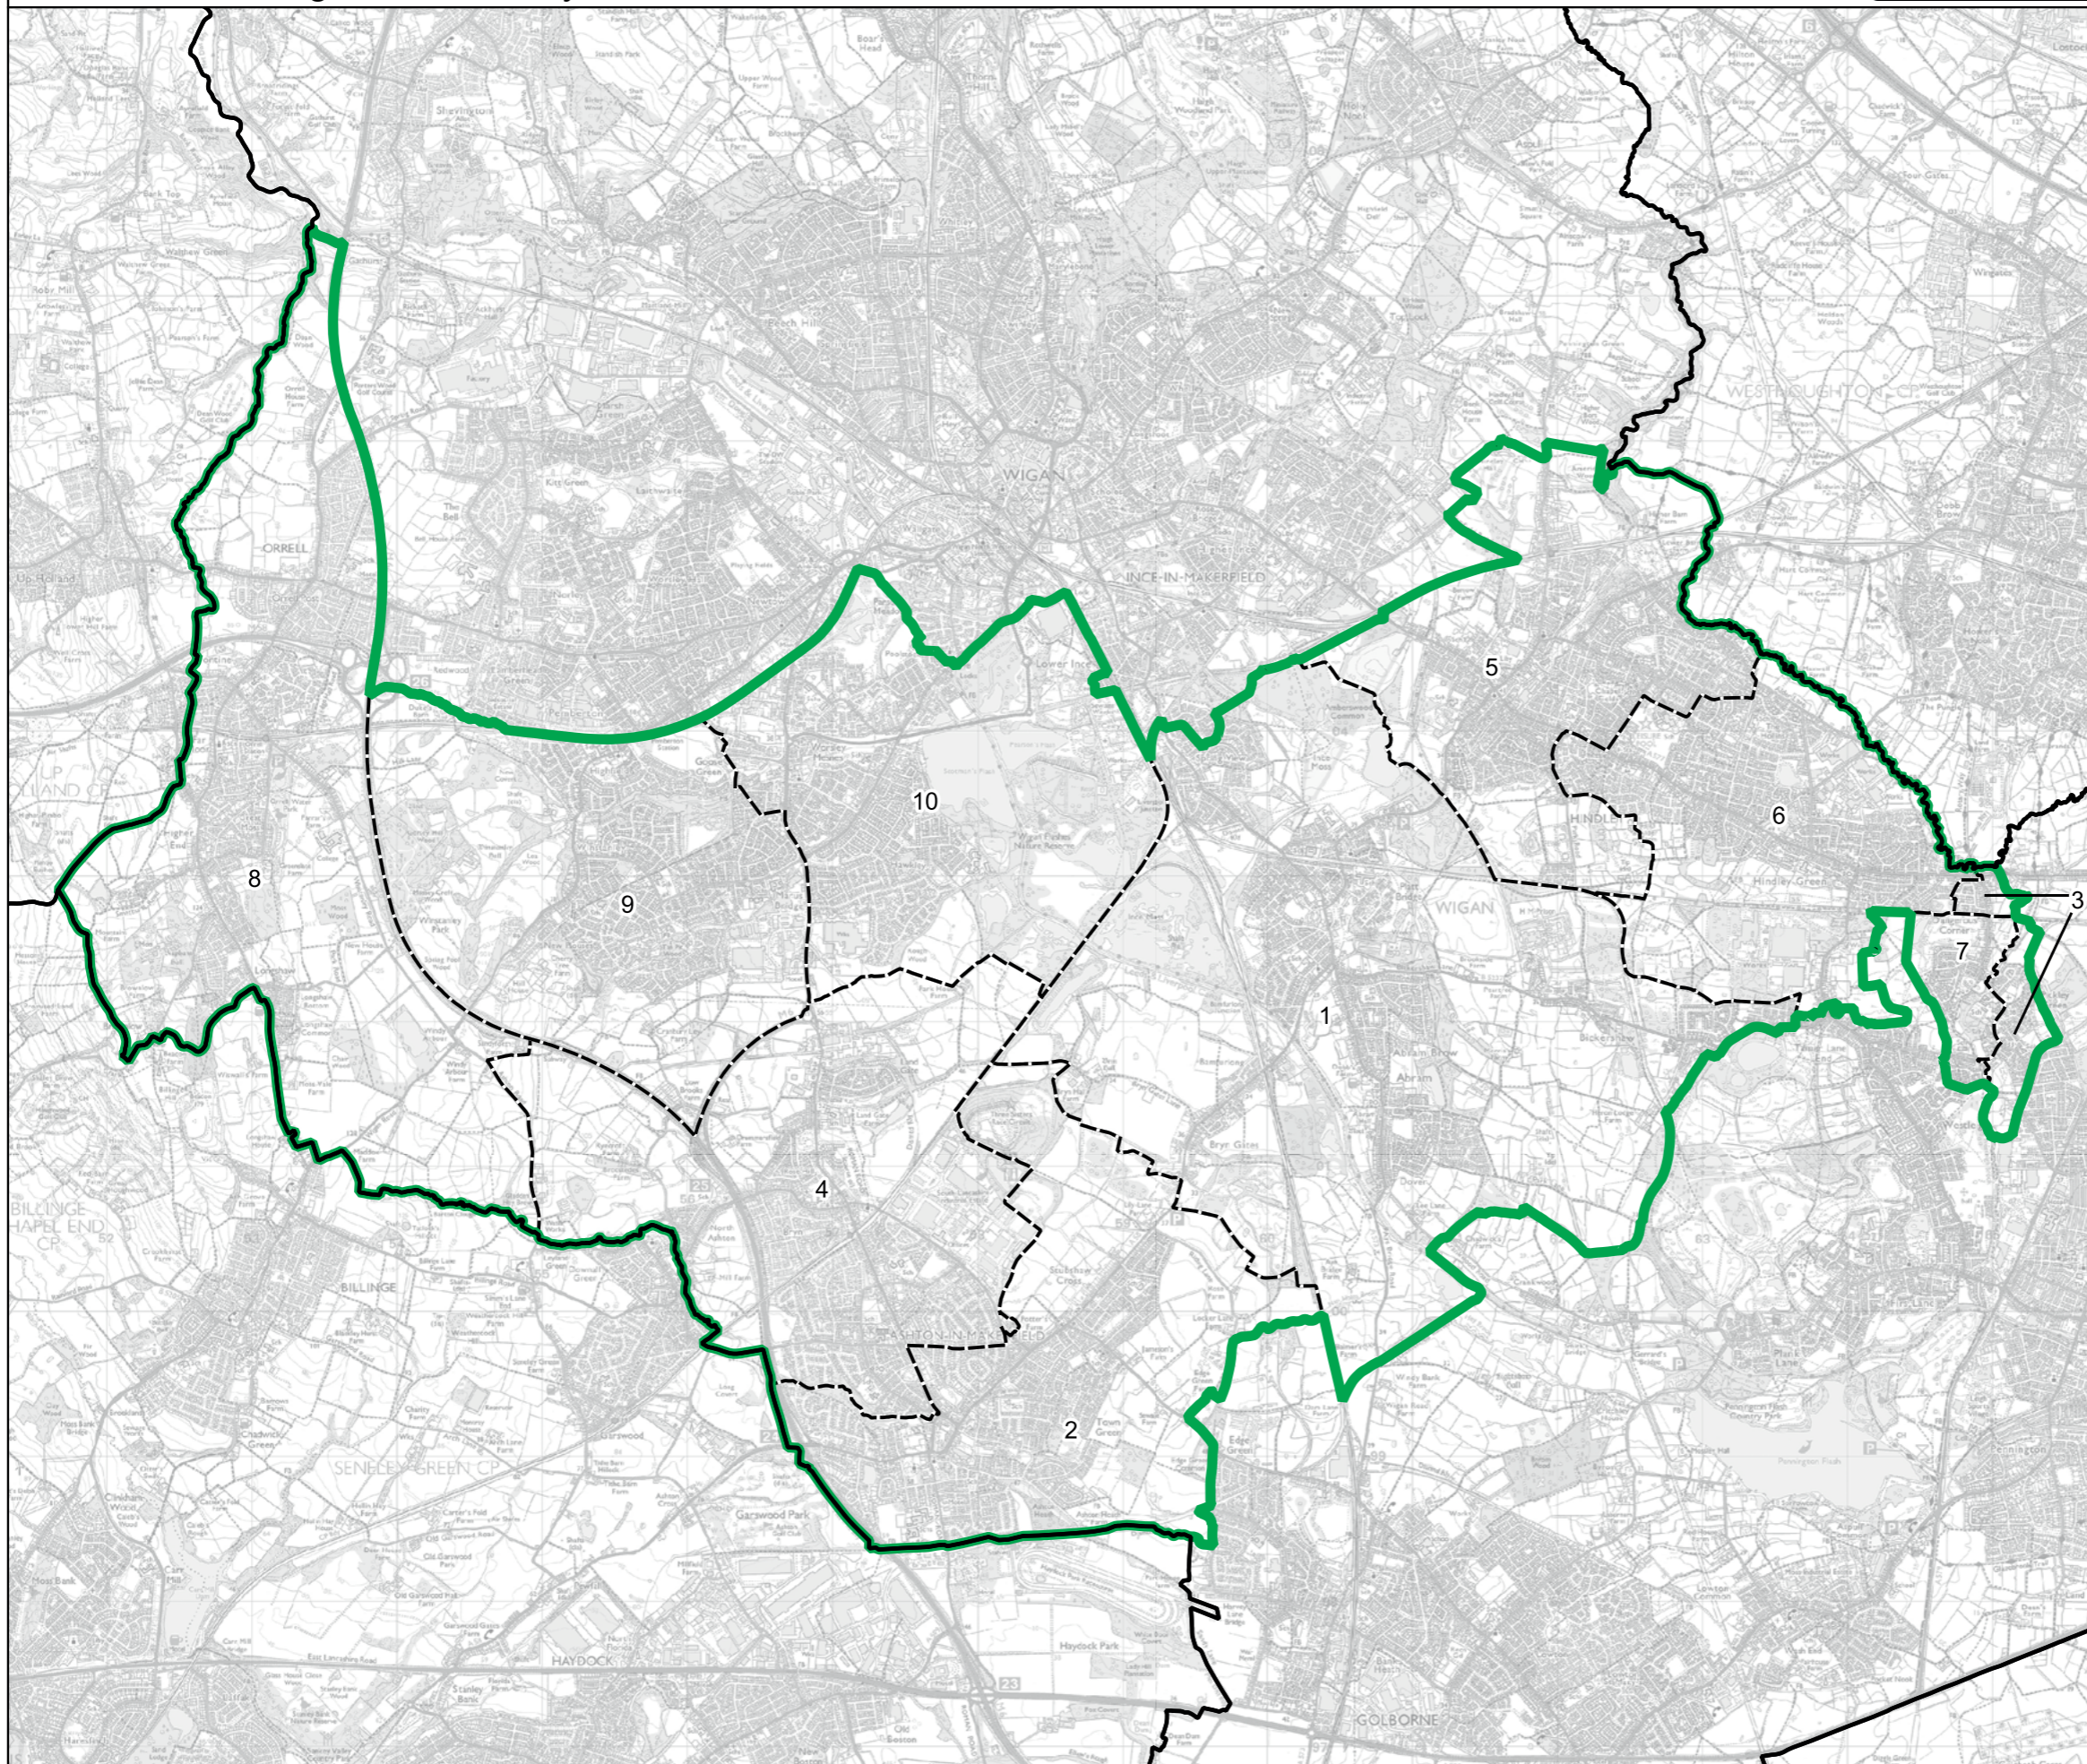

Wards:

- 1 Abram
- 2 Ashton
- 3 Atherleigh (Part)
- 4 Bryn
- 5 Hindley
- 6 Hindley Green
- 7 Leigh West (Part)
- 8 Orrell
- 9 Winstanley
- 10 Worsley Mesnes

- Constituency
- Local Authorities
- Wards

0 0.7 1.4 km

© Crown copyright and database rights 2023 OS 100018289. You are permitted to use this data solely to enable you to respond to, or interact with, the organisation that provided you with the data. You are not permitted to copy, sub-licence, distribute or sell any of this data to third parties in any form. Third party rights to enforce the terms of this licence shall be reserved to OS.

Makerfield Borough Constituency