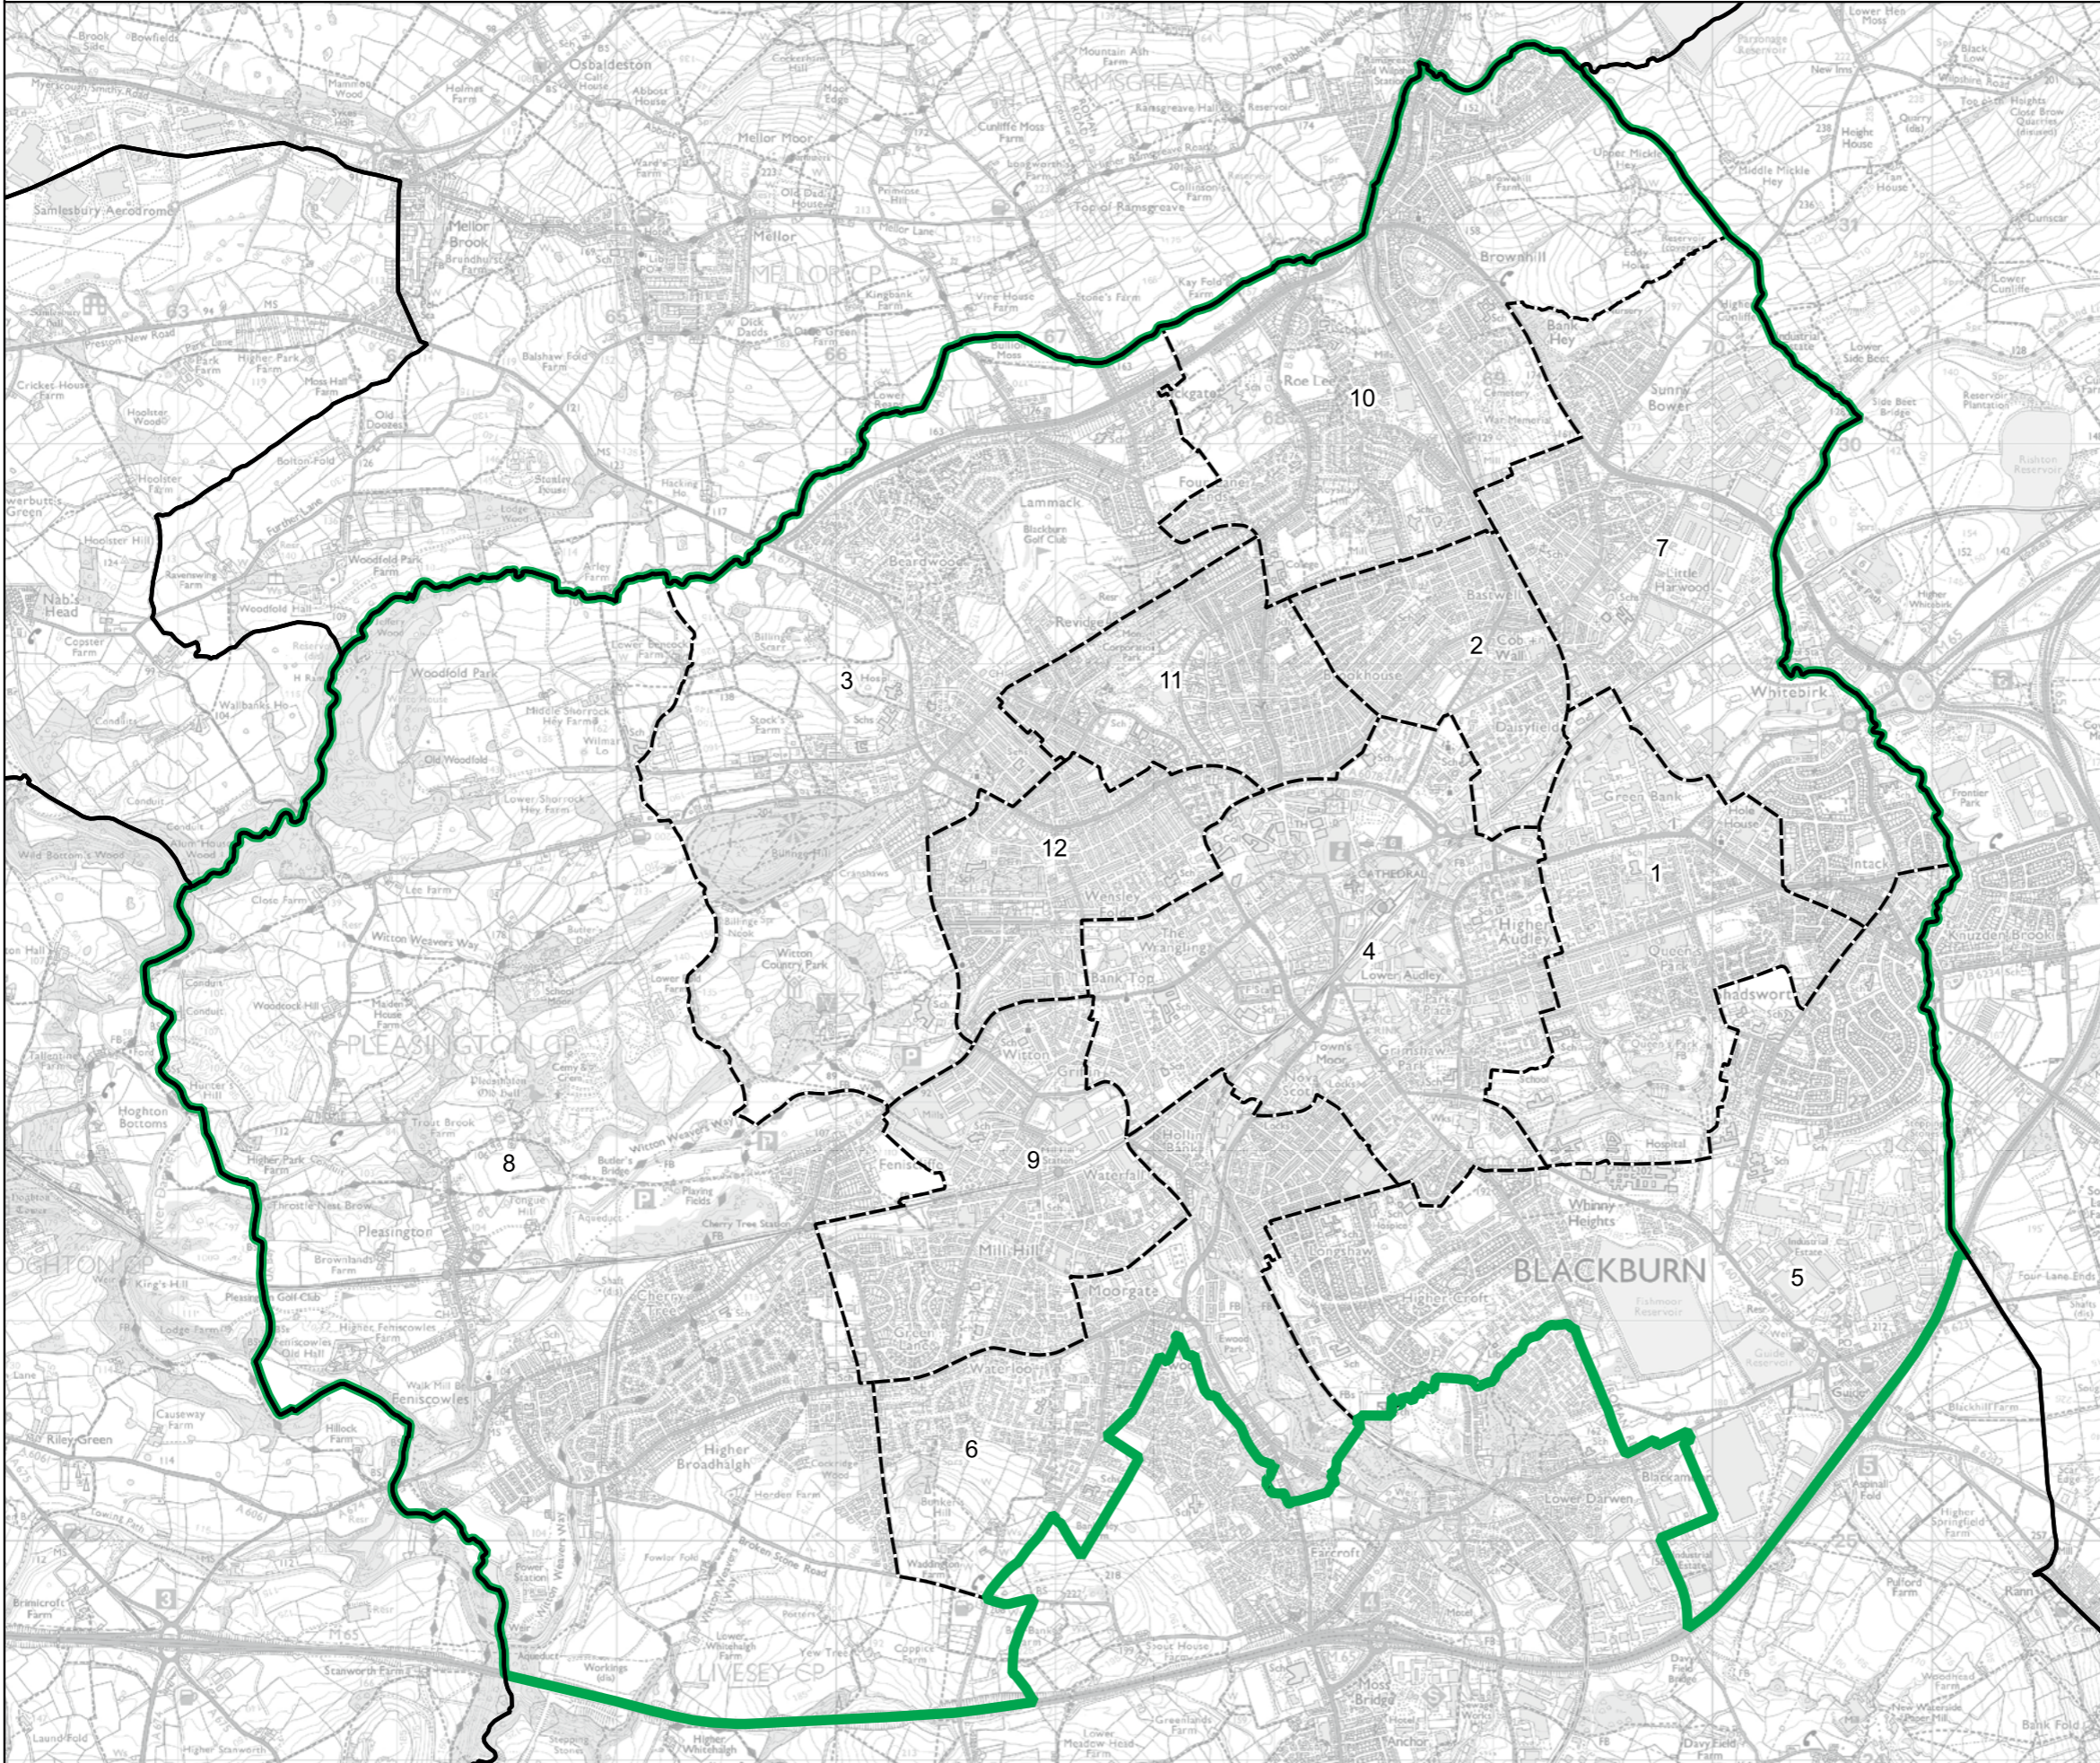

Birkenhead Borough Constituency

Boundary Commission for England - Final Recommendations for the North West Region

Blackburn Borough Constituency - Electorate 70,586

- Wards:
- 1 Audley & Queen's Park
 - 2 Bastwell & Daisyfield
 - 3 Billinge & Beardwood
 - 4 Blackburn Central
 - 5 Blackburn South East
 - 6 Ewood
 - 7 Little Harwood & Whitebirk
 - 8 Livesey with Pleasington
 - 9 Mill Hill & Moorgate
 - 10 Roe Lee
 - 11 Shear Brow & Corporation Park
 - 12 Wensley Fold