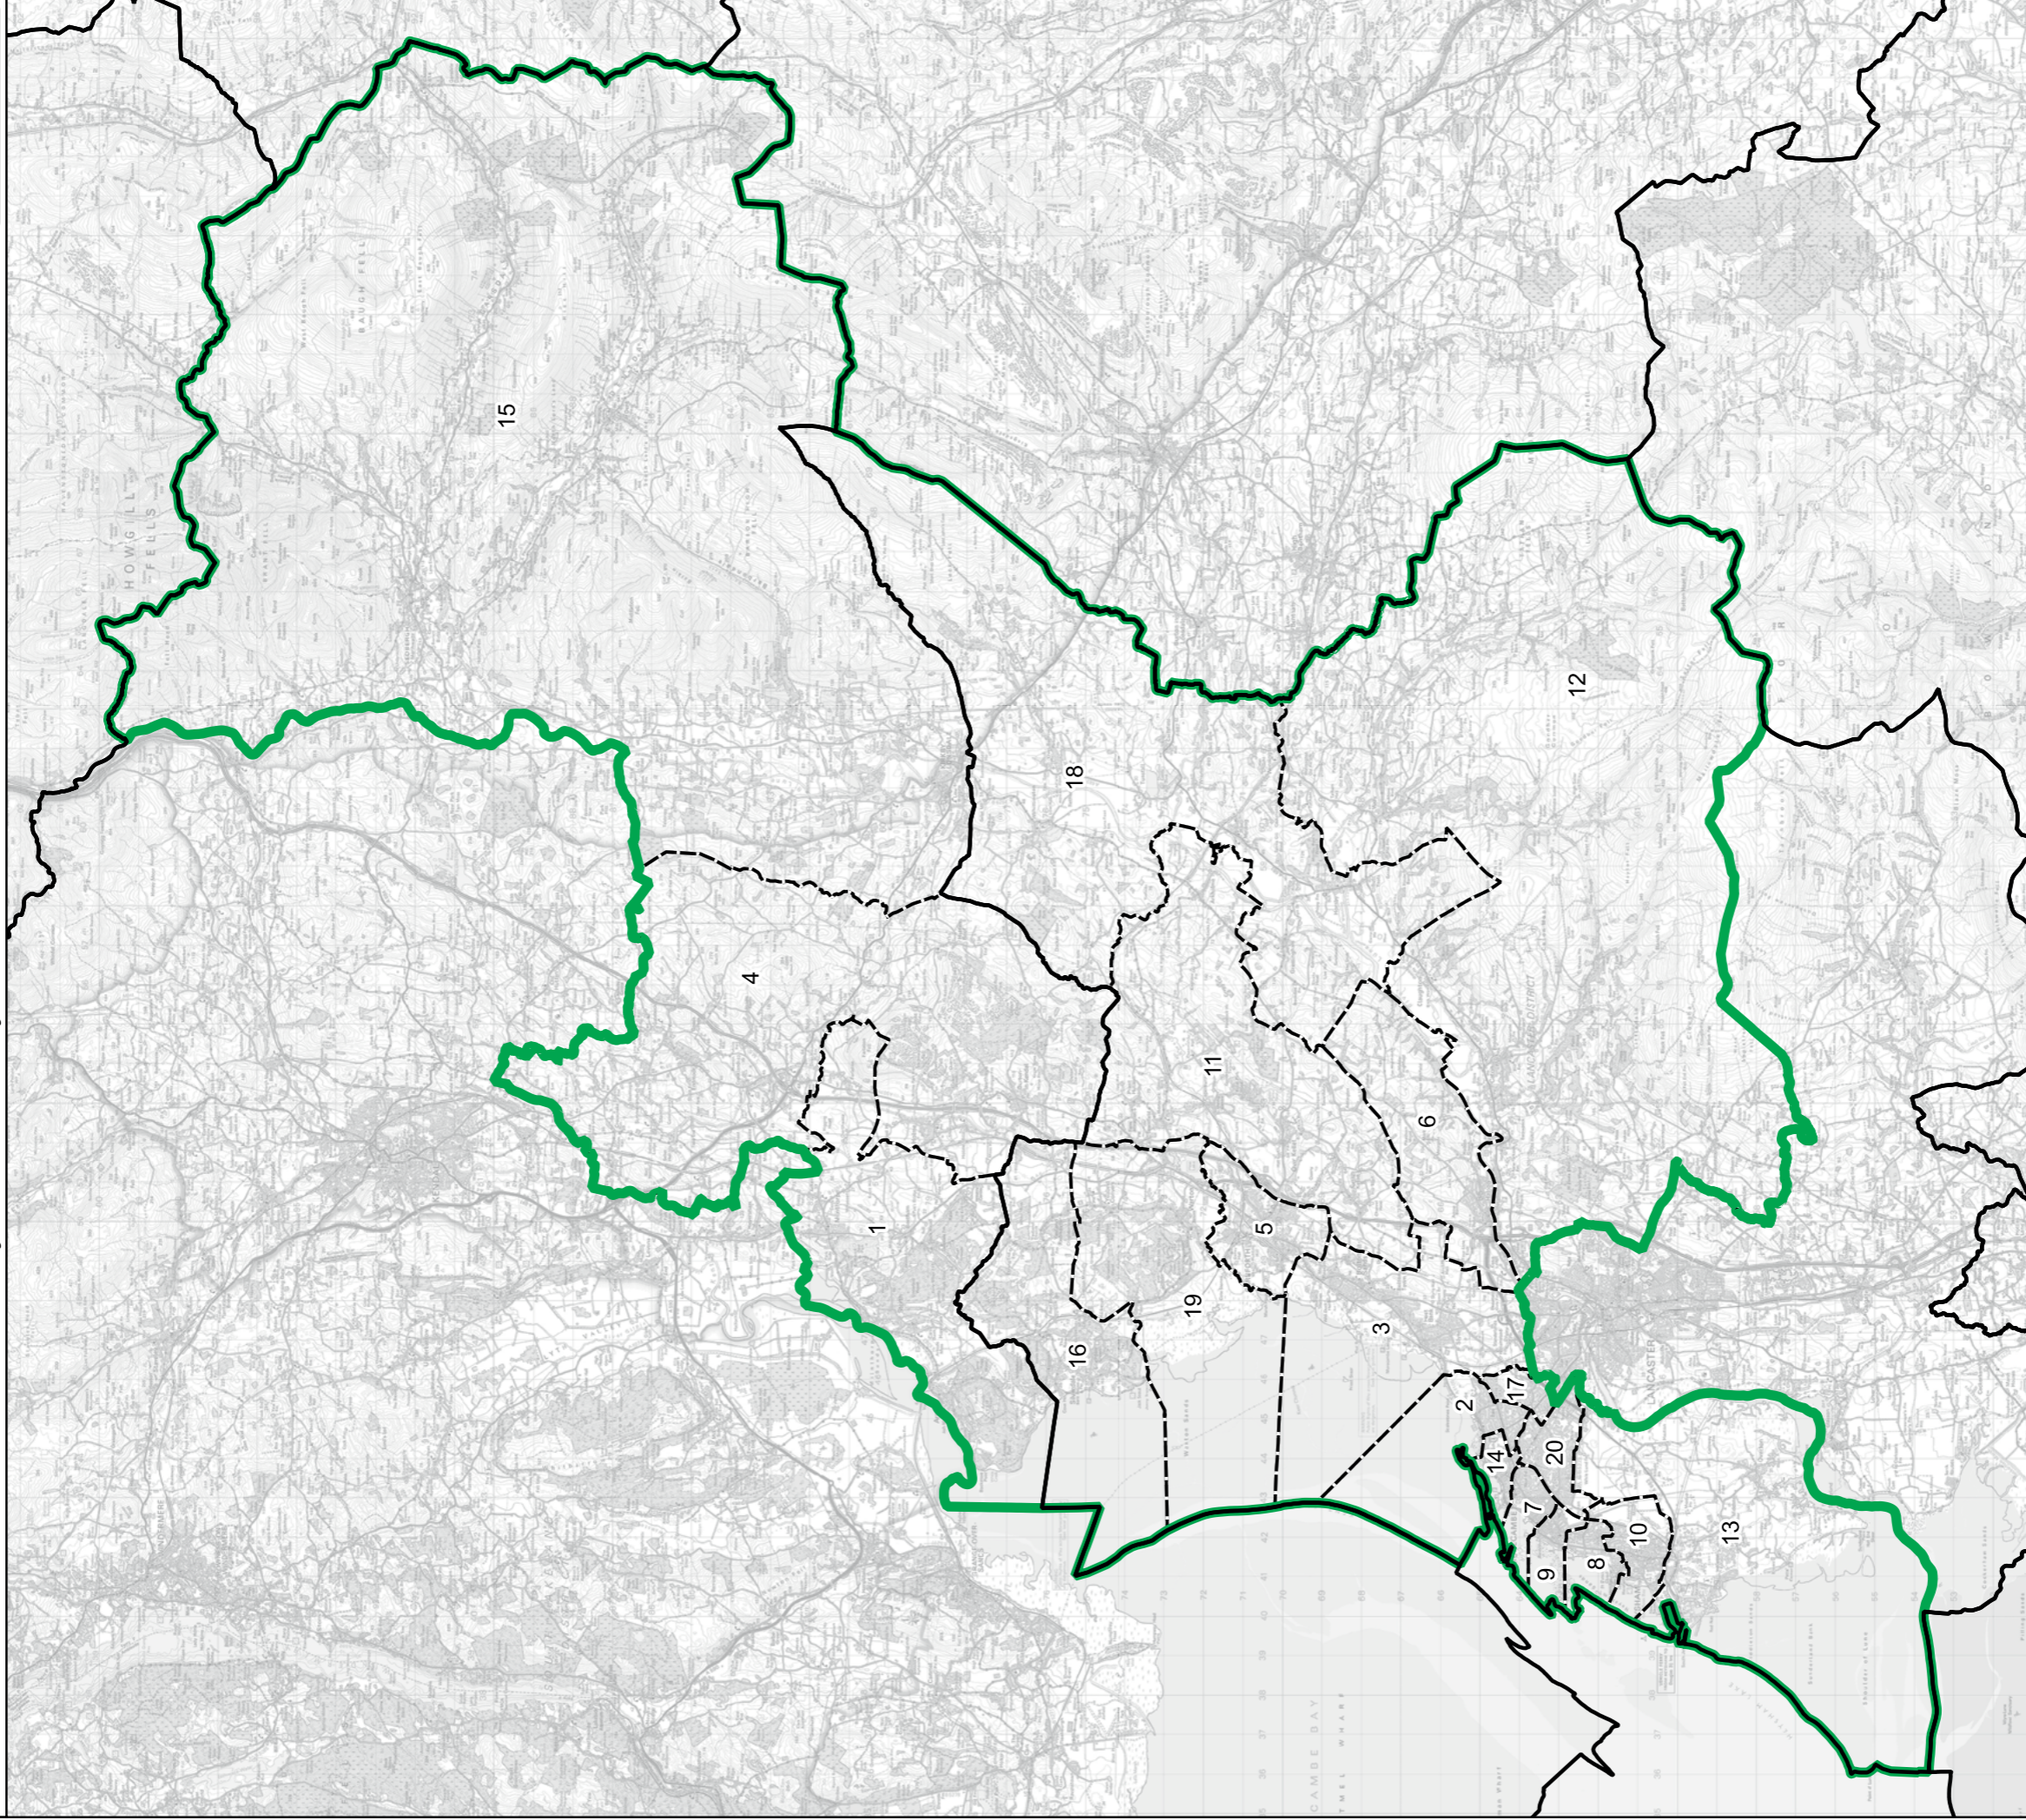

Boundary Commission for England - Final Recommendations for the North West Region
Morecambe and Lunesdale County Constituency - Electorate 76,040

Wards:

- 1 Arnside & Milnthorpe
- 2 Bare
- 3 Bolton & Slyne
- 4 Burton & Crooklands
- 5 Carnforth & Millhead
- 6 Halton-with-Aughton
- 7 Harbour
- 8 Heysham Central
- 9 Heysham North
- 10 Heysham South
- 11 Kellet
- 12 Lower Lune Valley
- 13 Overton
- 14 Poulton
- 15 Sedburgh & Kirkby Lonsdale
- 16 Silverdale
- 17 Torrisholme
- 18 Upper Lune Valley
- 19 Warton
- 20 Westgate

- Constituency
- Local Authorities
- Wards

© Crown copyright and database rights 2023 OS 100018289. You are permitted to use this data solely to enable you to respond to, or interact with, the organisation that provided you with the data. You are not permitted to copy, sub-licence, distribute or sell any of this data to third parties in any form. Third party rights to enforce the terms of this licence shall be reserved to OS.

Morecambe and Lunesdale County Constituency