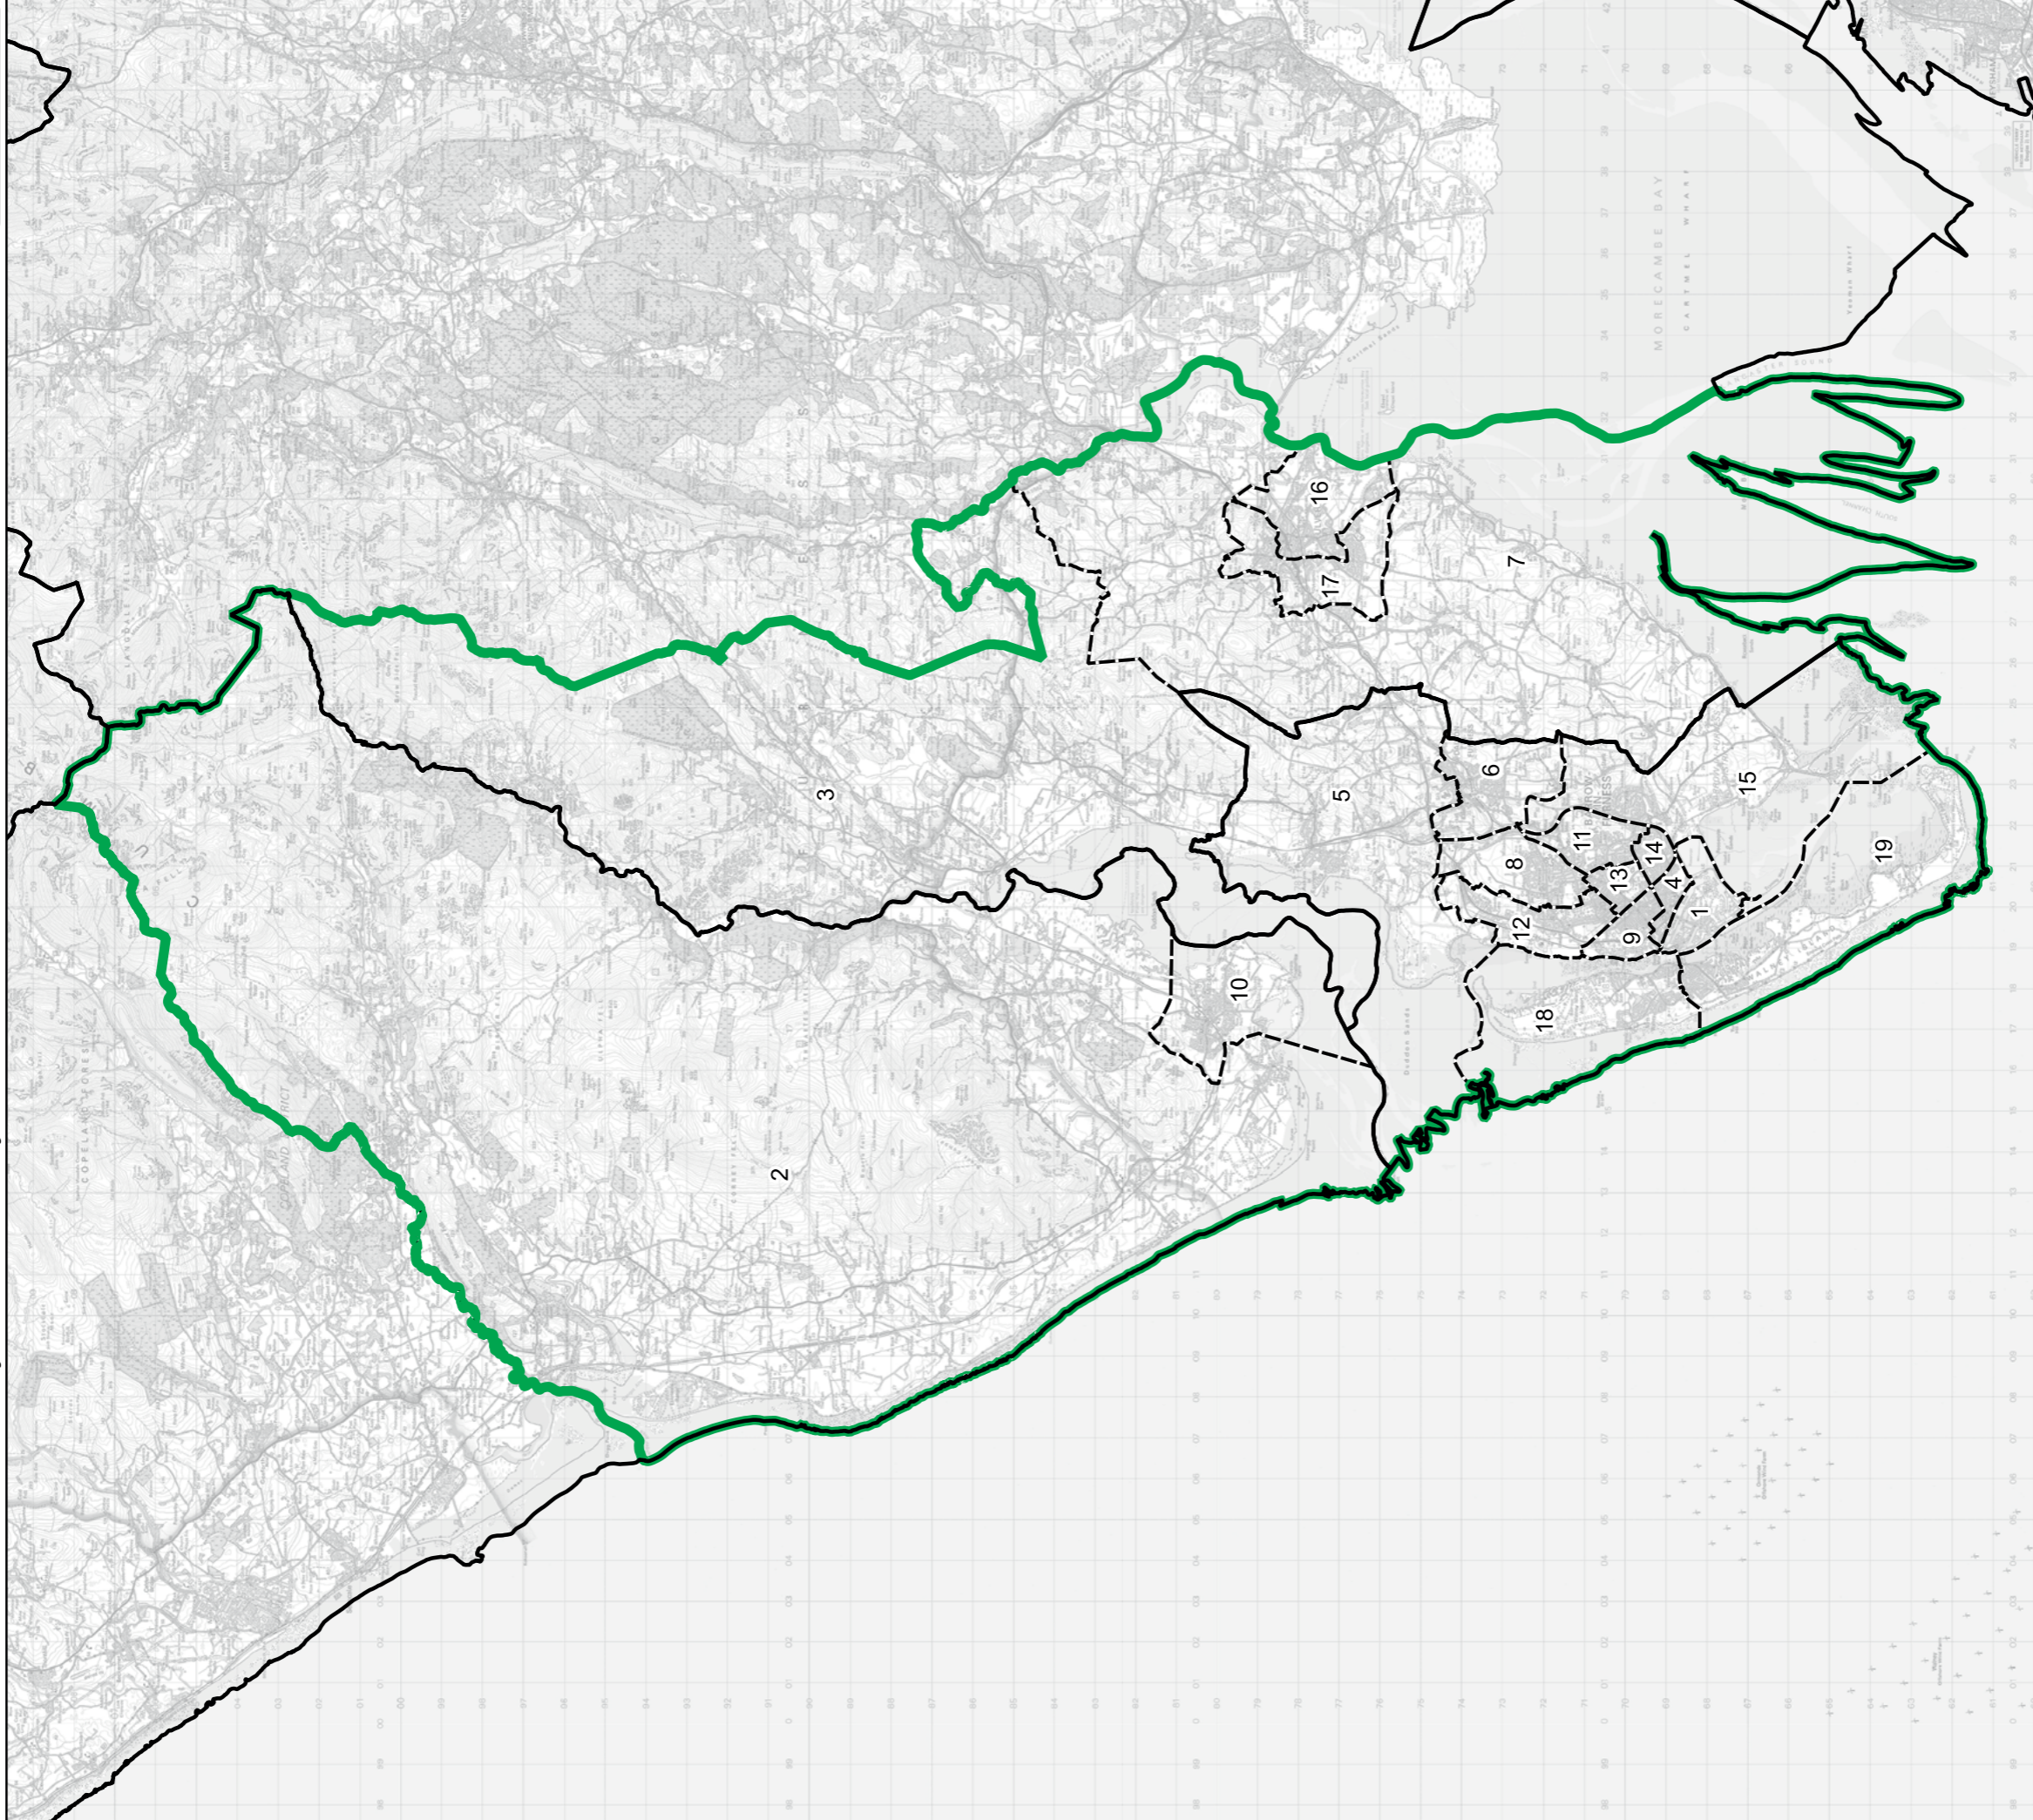

Boundary Commission for England - Final Recommendations for the North West Region
Barrow and Furness County Constituency - Electorate 76,603

Wards:

- 1 Barrow Island
- 2 Black Combe & Scafell
- 3 Broughton & Coniston (Part)
- 4 Central
- 5 Dalton North
- 6 Dalton South
- 7 Furness Peninsula
- 8 Hawcoat
- 9 Hindpool
- 10 Millom
- 11 Newbarns
- 12 Ormsgill
- 13 Parkside
- 14 Risedale
- 15 Roosecote

- 16 Ulverston East
- 17 Ulverston West
- 18 Walney North
- 19 Walney South

- Constituency
- Local Authorities
- Wards

© Crown copyright and database rights 2023 OS 100018289. You are permitted to use this data solely to enable you to respond to, or interact with, the organisation that provided you with the data. You are not permitted to copy, sub-licence, distribute or sell any of this data to third parties in any form. Third party rights to enforce the terms of this licence shall be reserved to OS.

Barrow and Furness County Constituency