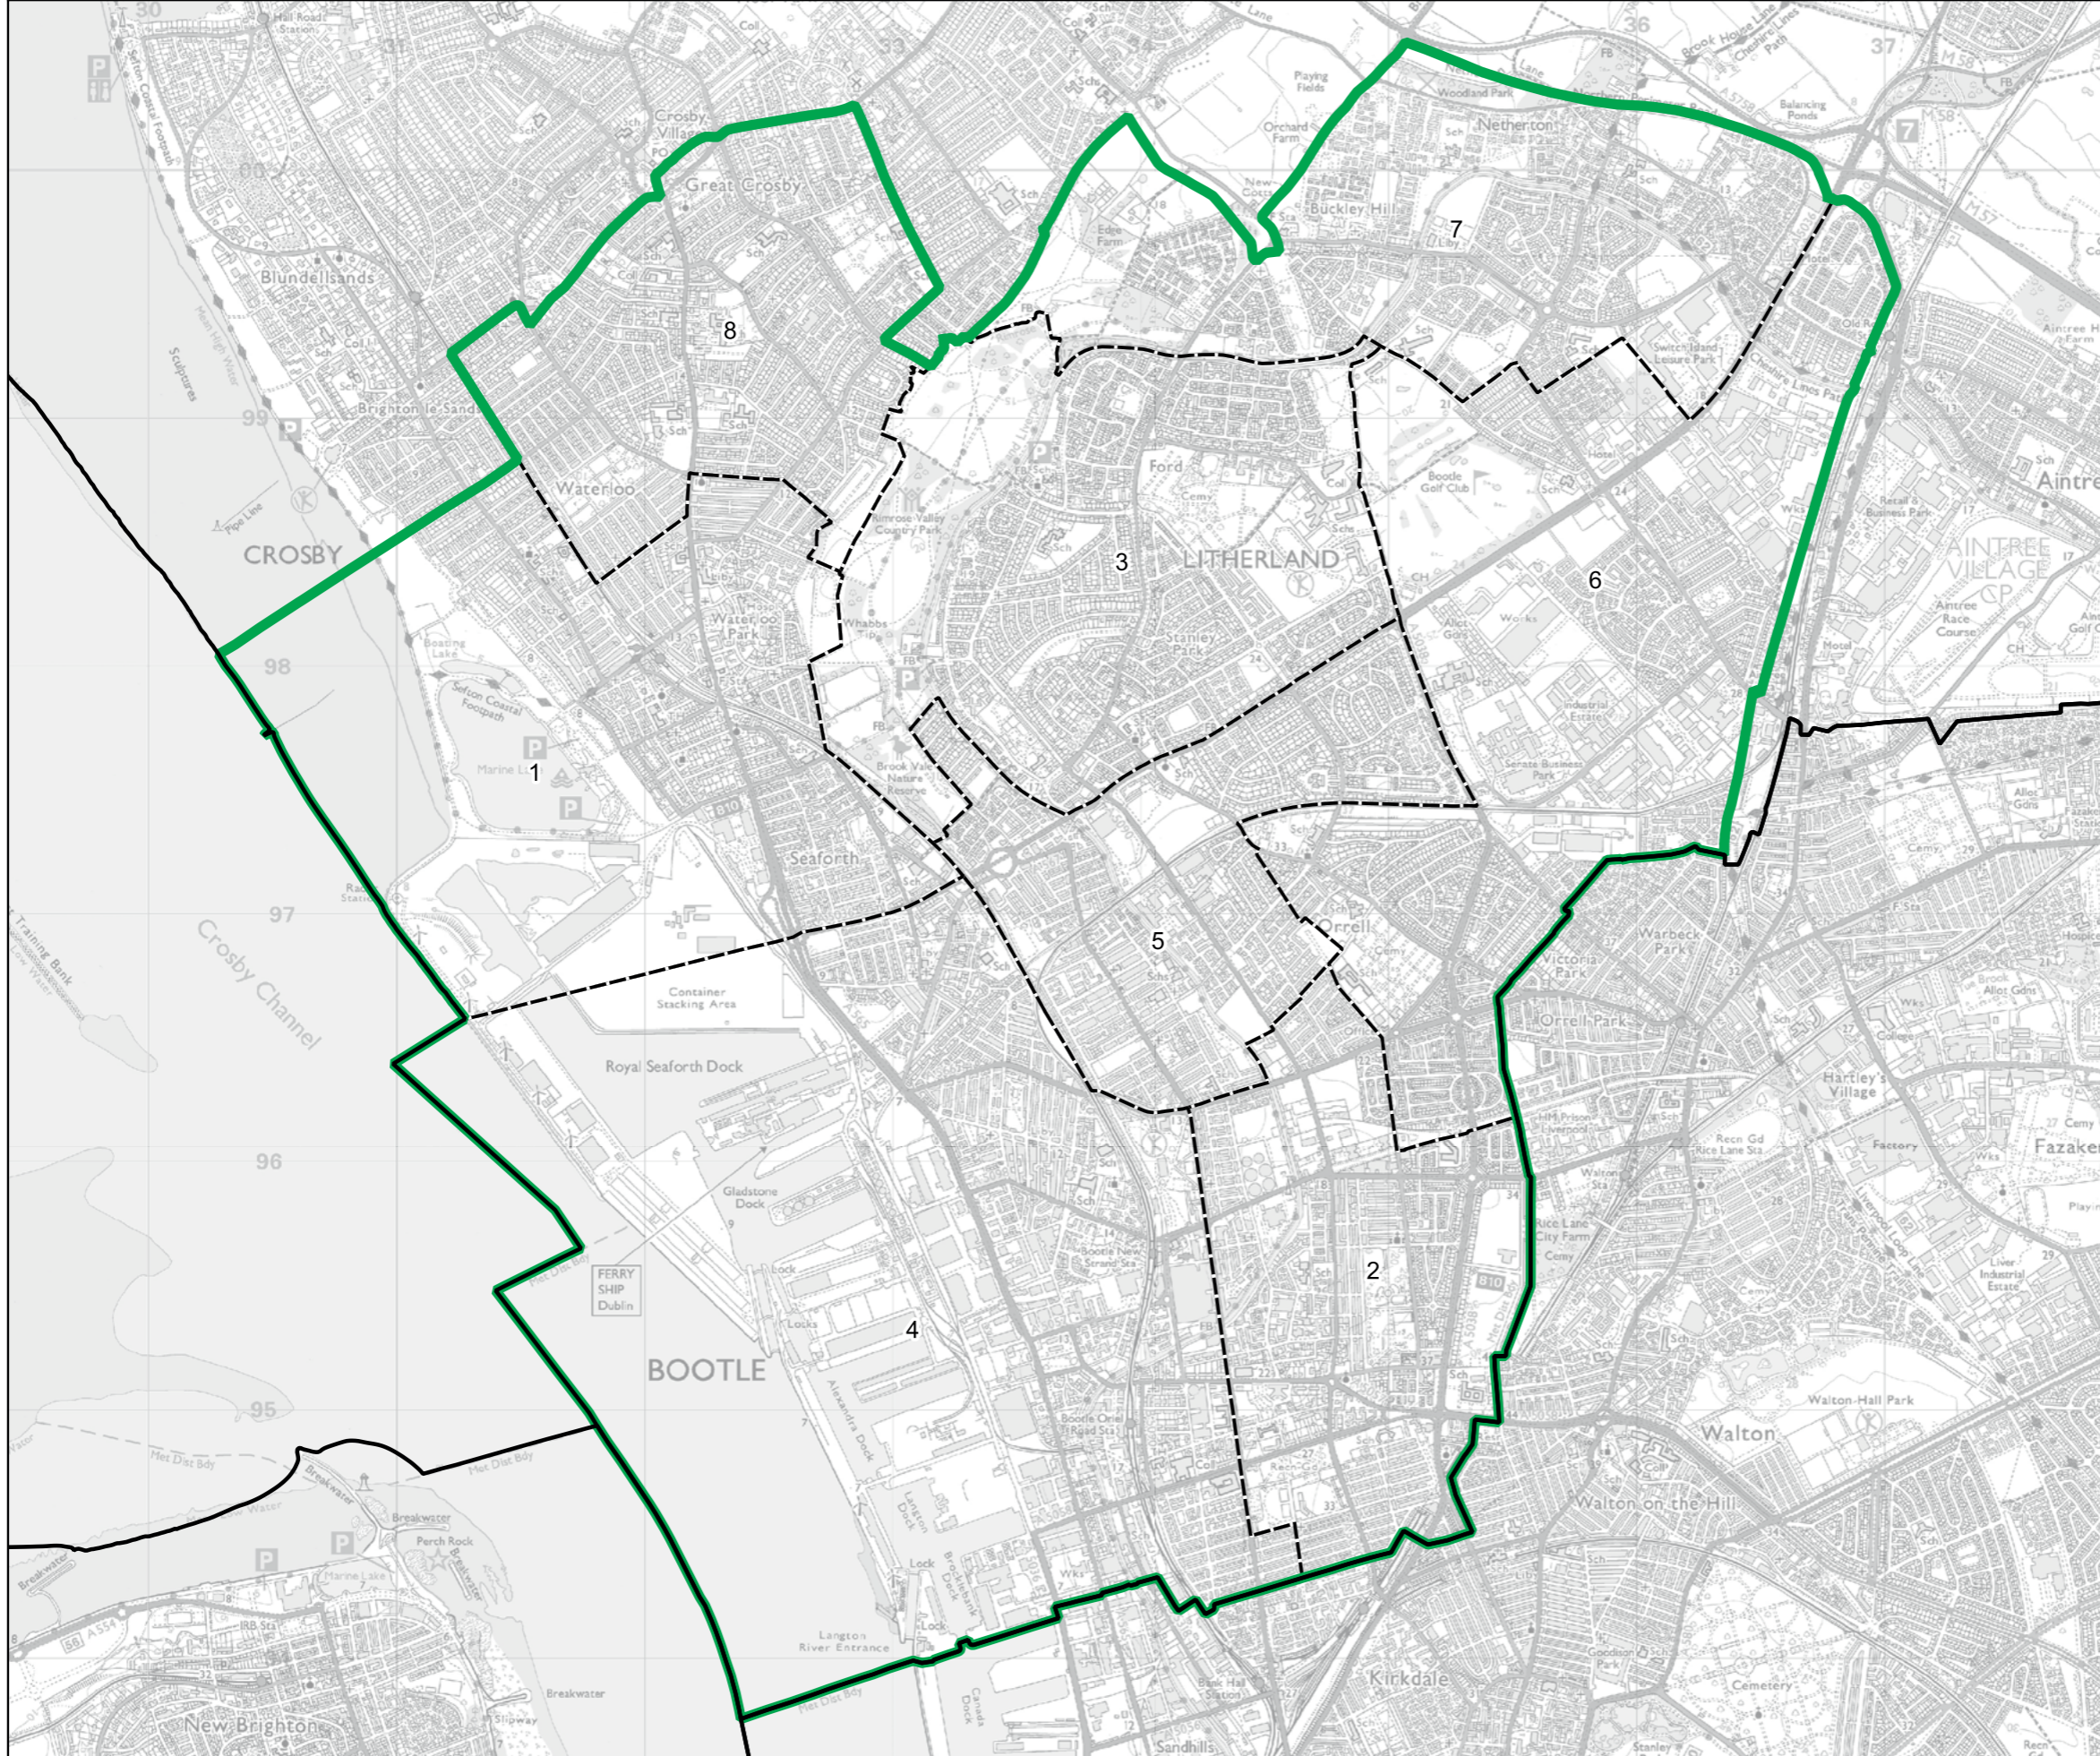

Wards:

- 1 Church
- 2 Derby
- 3 Ford
- 4 Linacre
- 5 Litherland
- 6 Netherton and Orrell
- 7 St. Oswald
- 8 Victoria

- Constituency
- Local Authorities
- Wards

0 0.4 0.8 km

© Crown copyright and database rights 2023 OS 100018289. You are permitted to use this data solely to enable you to respond to, or interact with, the organisation that provided you with the data. You are not permitted to copy, sub-licence, distribute or sell any of this data to third parties in any form. Third party rights to enforce the terms of this licence shall be reserved to OS.