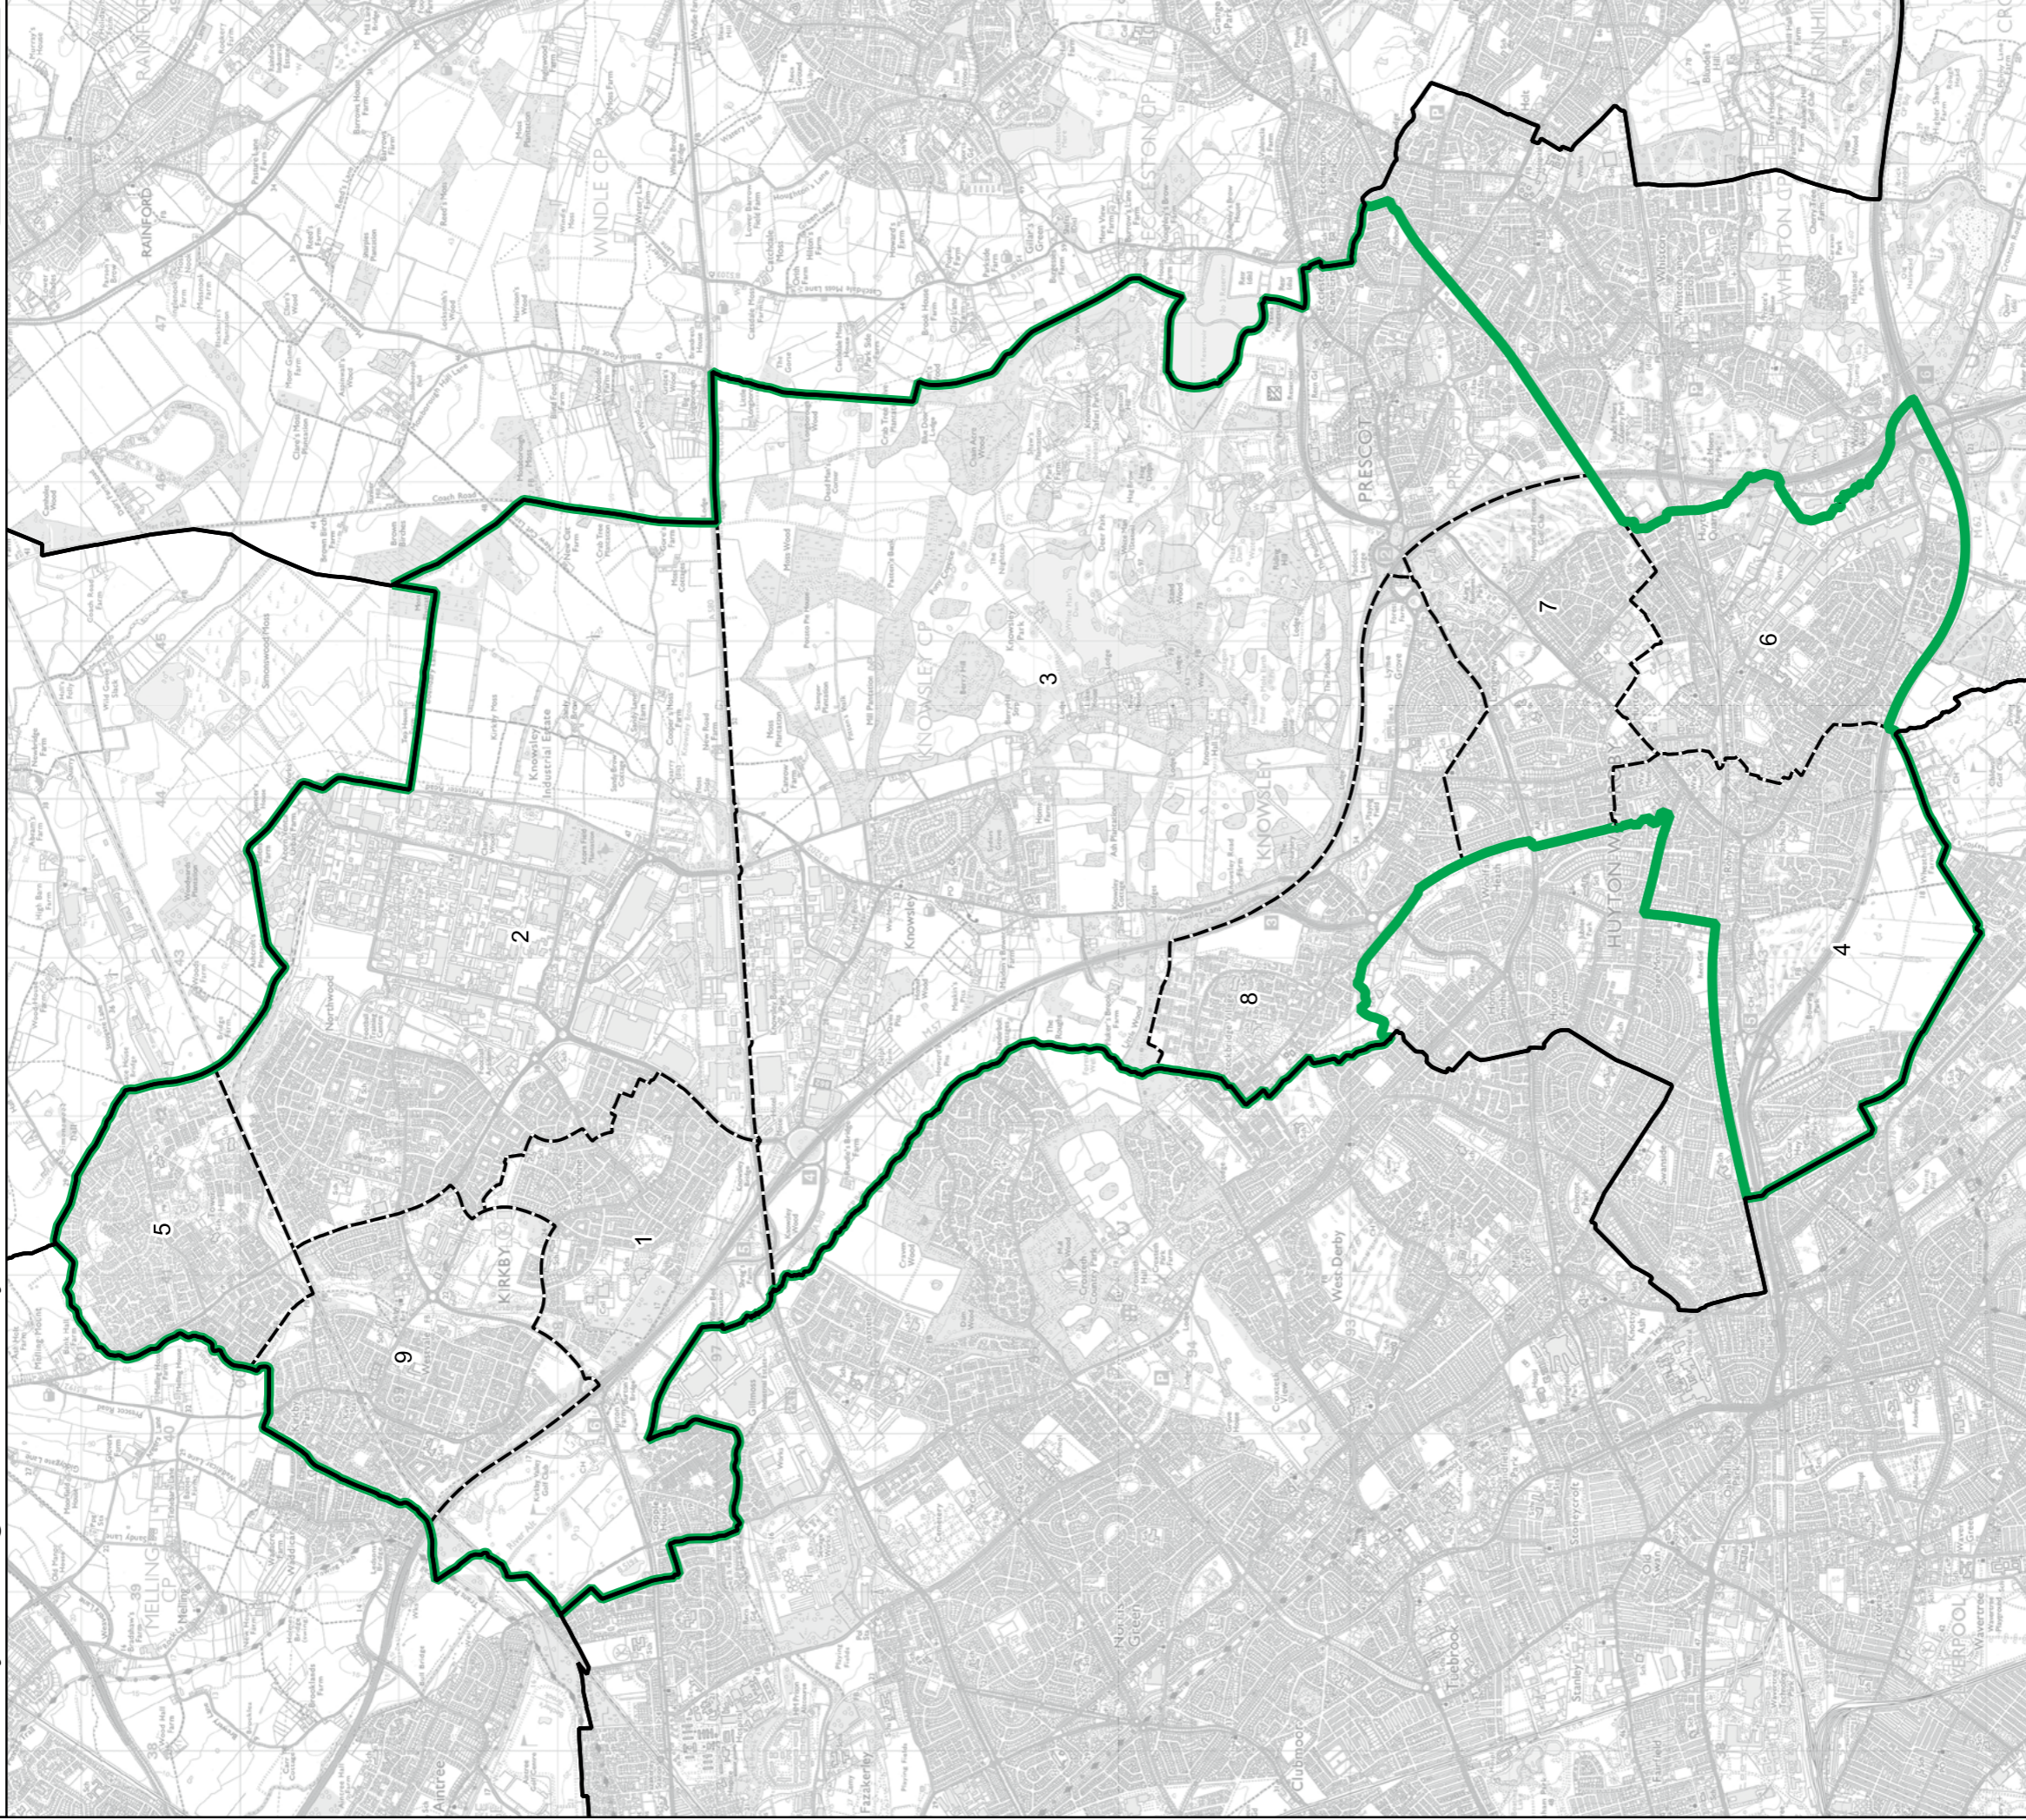

- Wards:**
- 1 Cherryfield
 - 2 Northwood
 - 3 Prescott North
 - 4 Roby
 - 5 Shevington
 - 6 St. Gabriels
 - 7 St. Michaels
 - 8 Stockbridge
 - 9 Whitefield

Legend:

- Constituency
- Local Authorities
- Wards