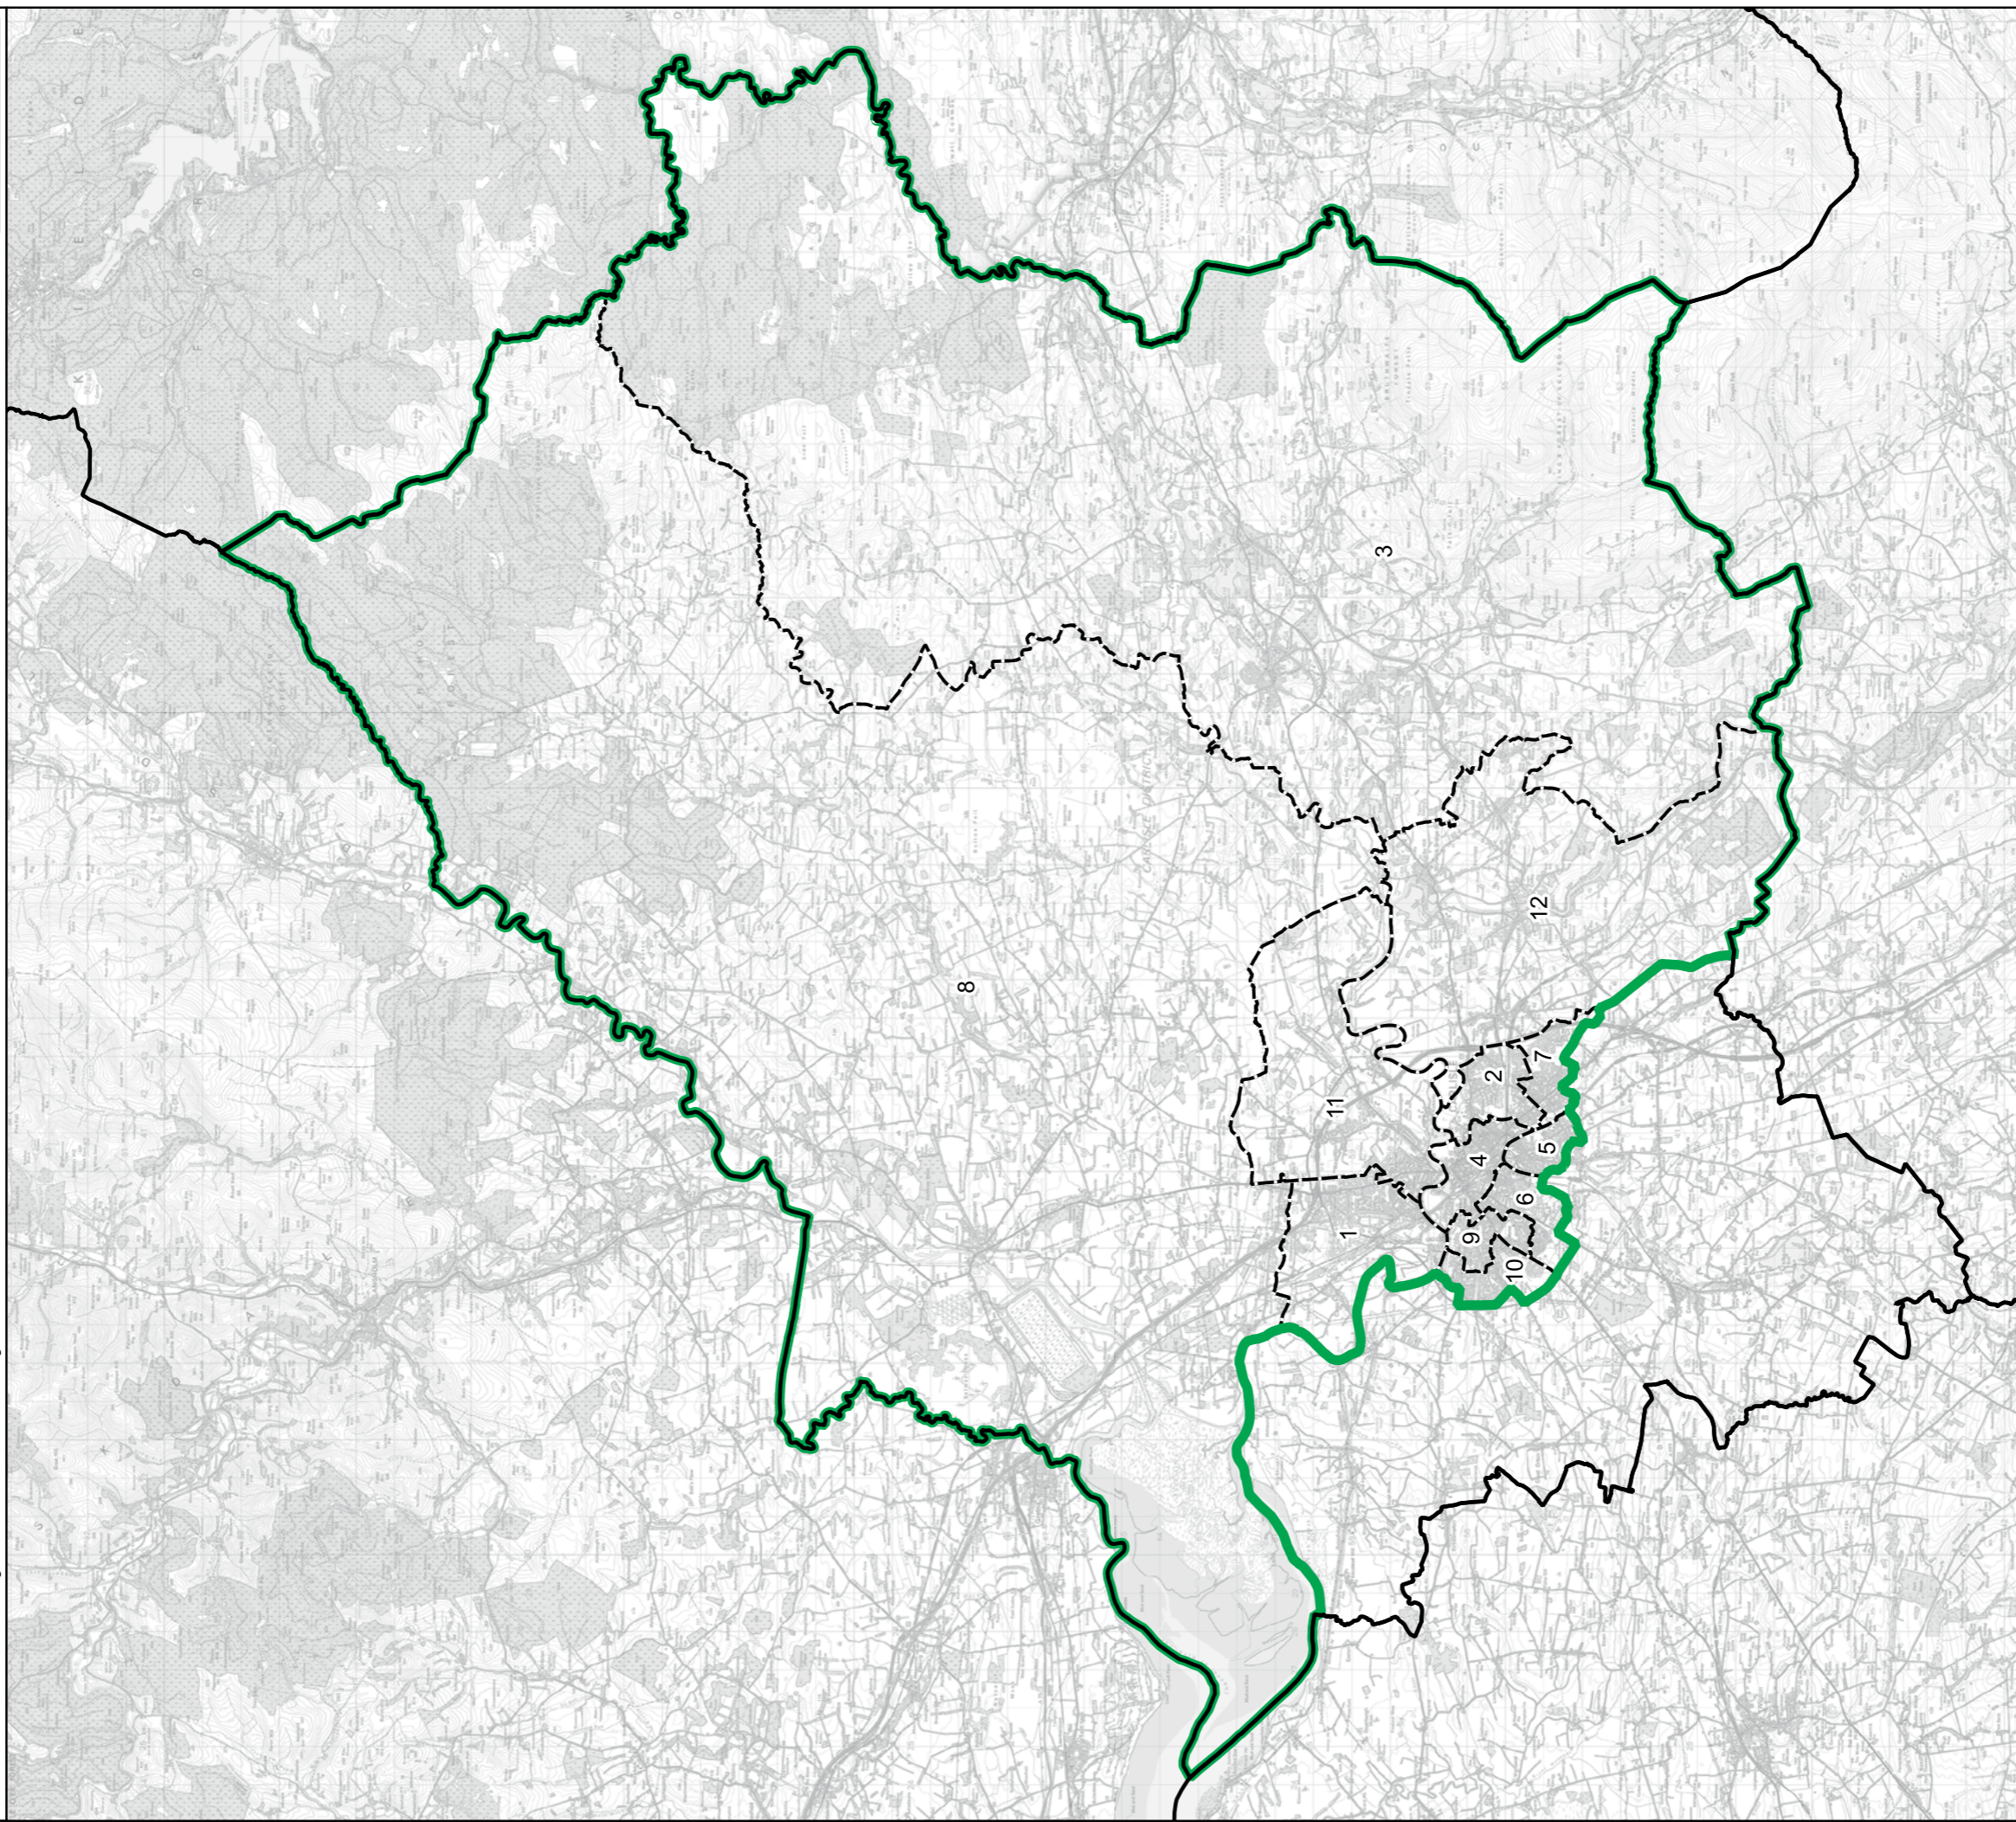

1. **Wards:**

1 Belah & Kingmoor	7 Harraby South & Parklands	12 Wetheral & Corby
2 Botcherby & Harraby North	8 Longtown & the Border	
3 Brampton & Fellside	9 Newtown & Morton North	
4 Cathedral & Castle	10 Sandsfield & Morton West	
5 Currock & Upperby	11 Stanwix & Houghton South	

- Constituency
- Local Authorities
- Wards

© Crown copyright and database rights 2023 OS 100018269. You are permitted to use this data solely to enable you to respond to, or interact with, the organisation that provided you with the data. You are not permitted to copy, sub-licence, distribute or sell any of this data to third parties in any form. Third party rights to enforce the terms of this licence shall be reserved to OS.