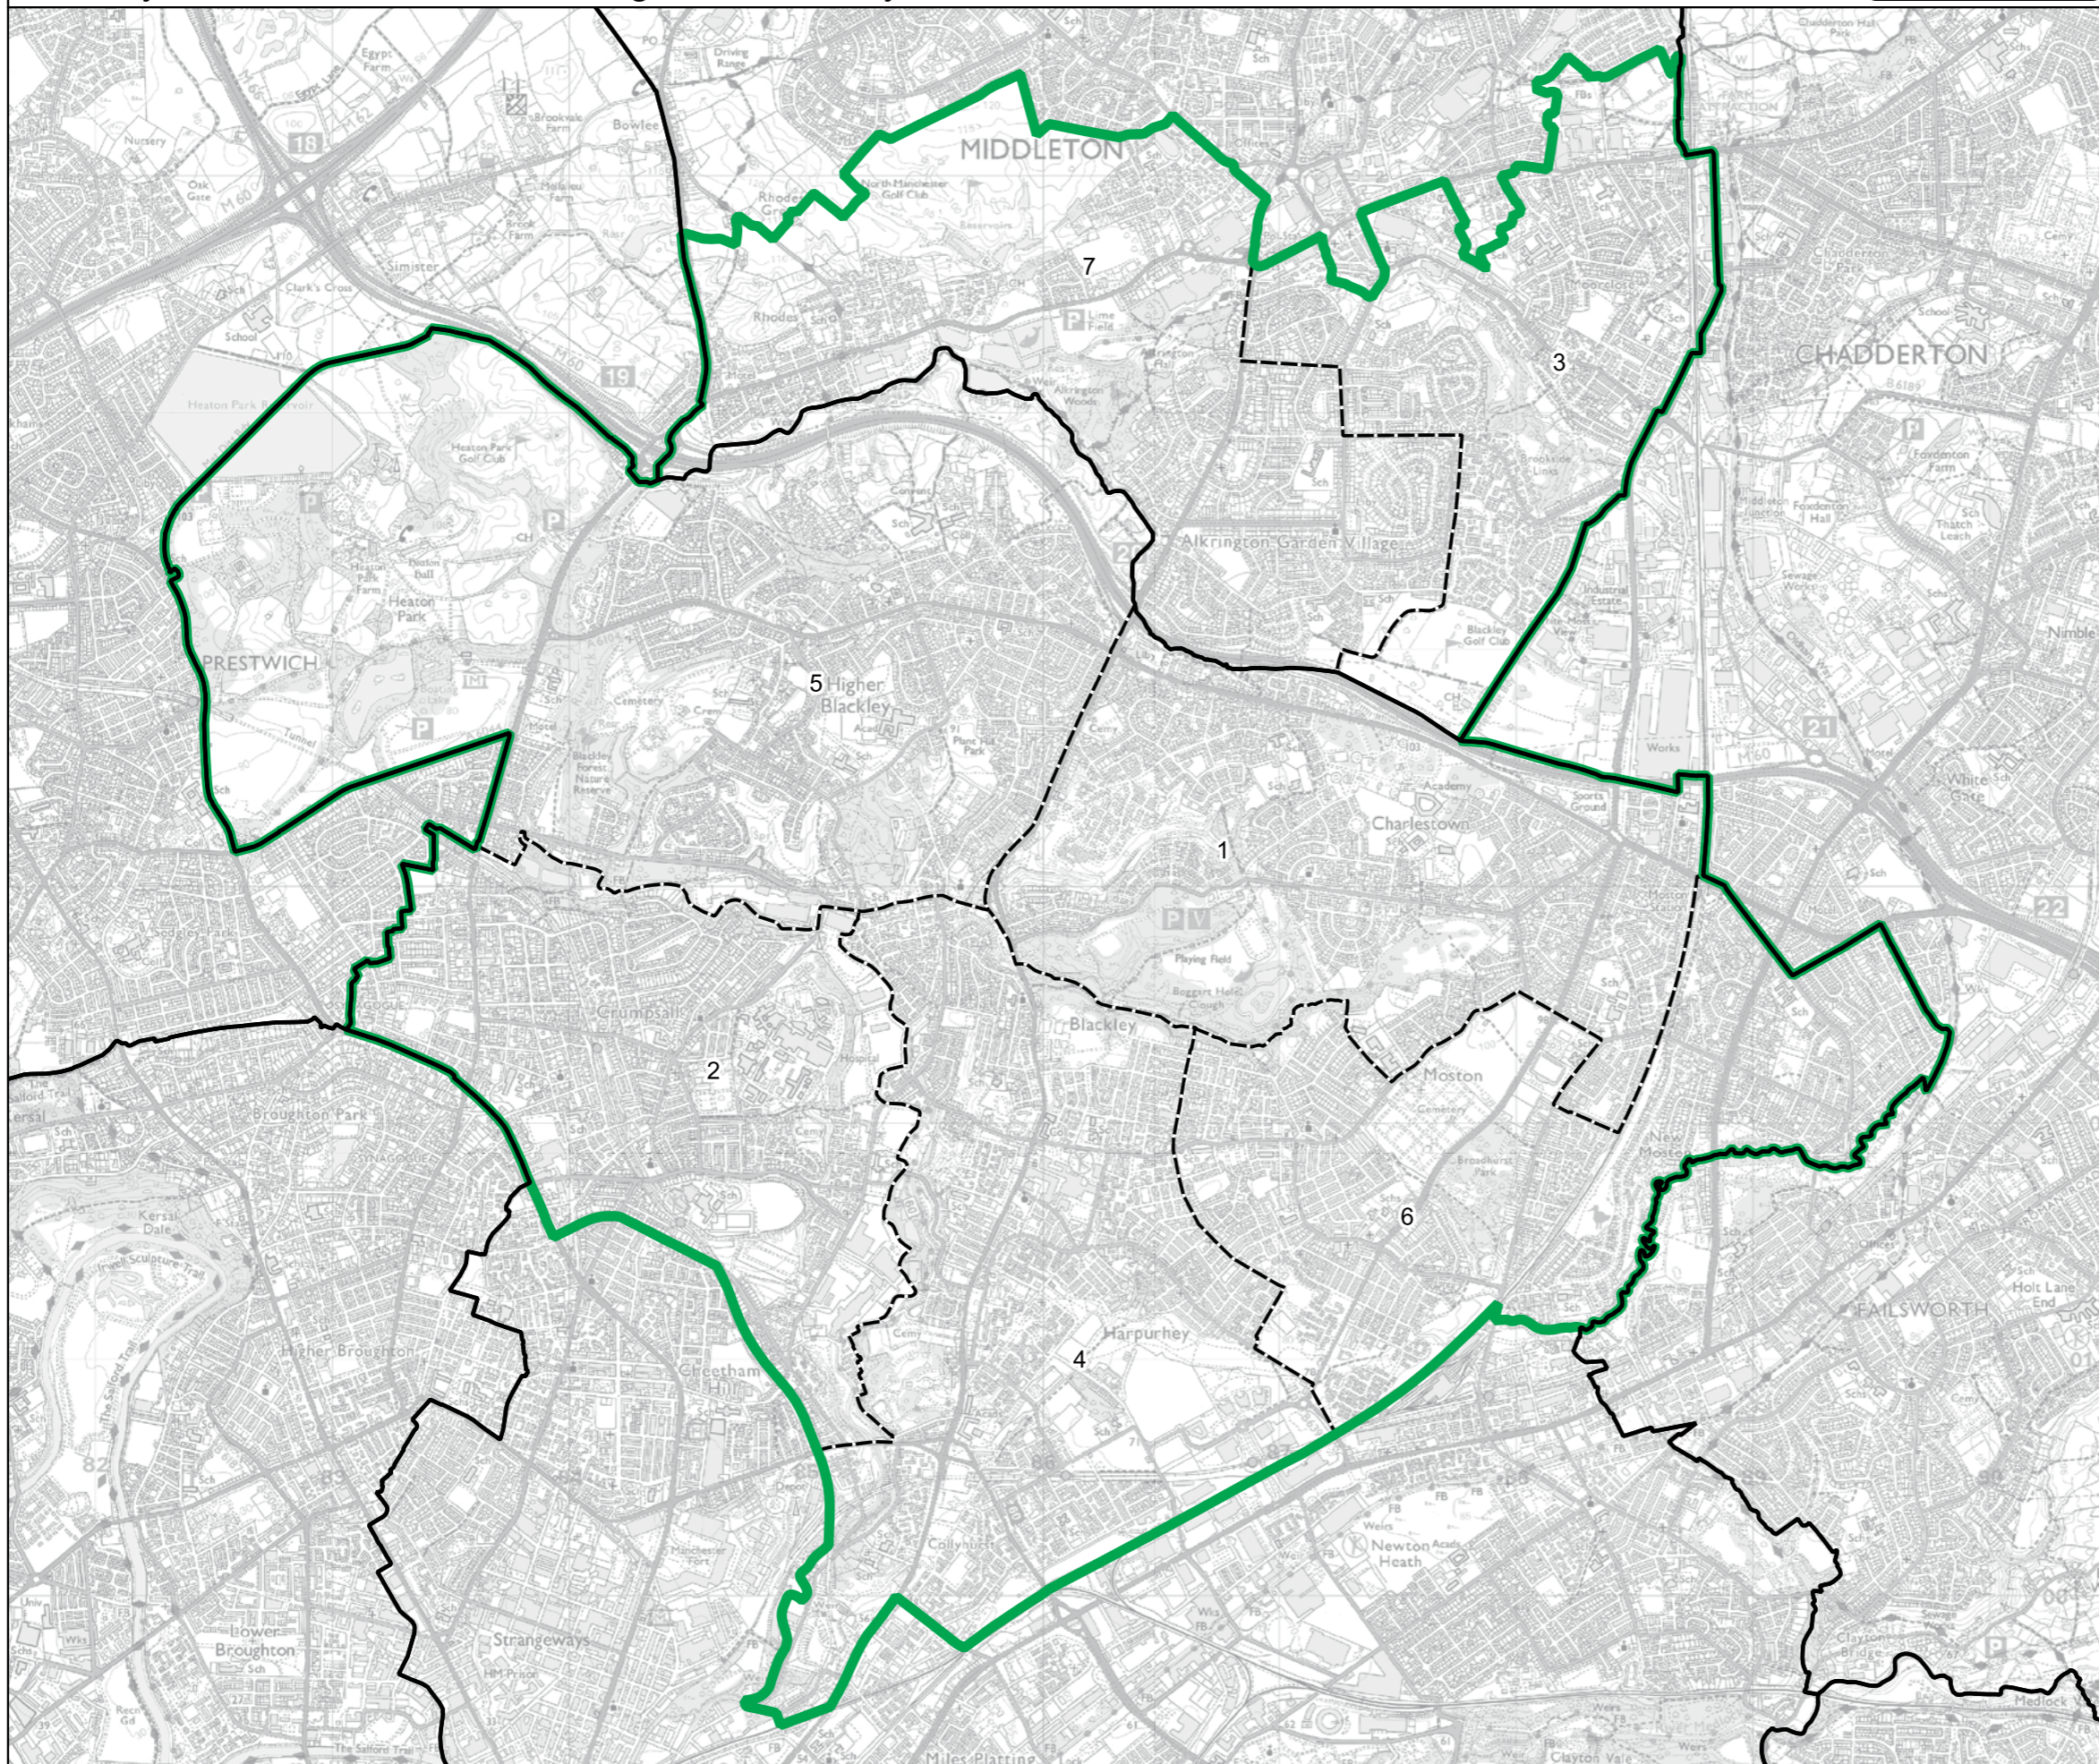

Wards:

- 1 Charlestown
- 2 Crumpsall
- 3 East Middleton
- 4 Harpurhey
- 5 Higher Blackley
- 6 Moston
- 7 South Middleton

- Constituency
- Local Authorities
- Wards

© Crown copyright and database rights 2023 OS 100018289. You are permitted to use this data solely to enable you to respond to, or interact with, the organisation that provided you with the data. You are not permitted to copy, sub-licence, distribute or sell any of this data to third parties in any form. Third party rights to enforce the terms of this licence shall be reserved to OS.

Blackley and Middleton South Borough Constituency