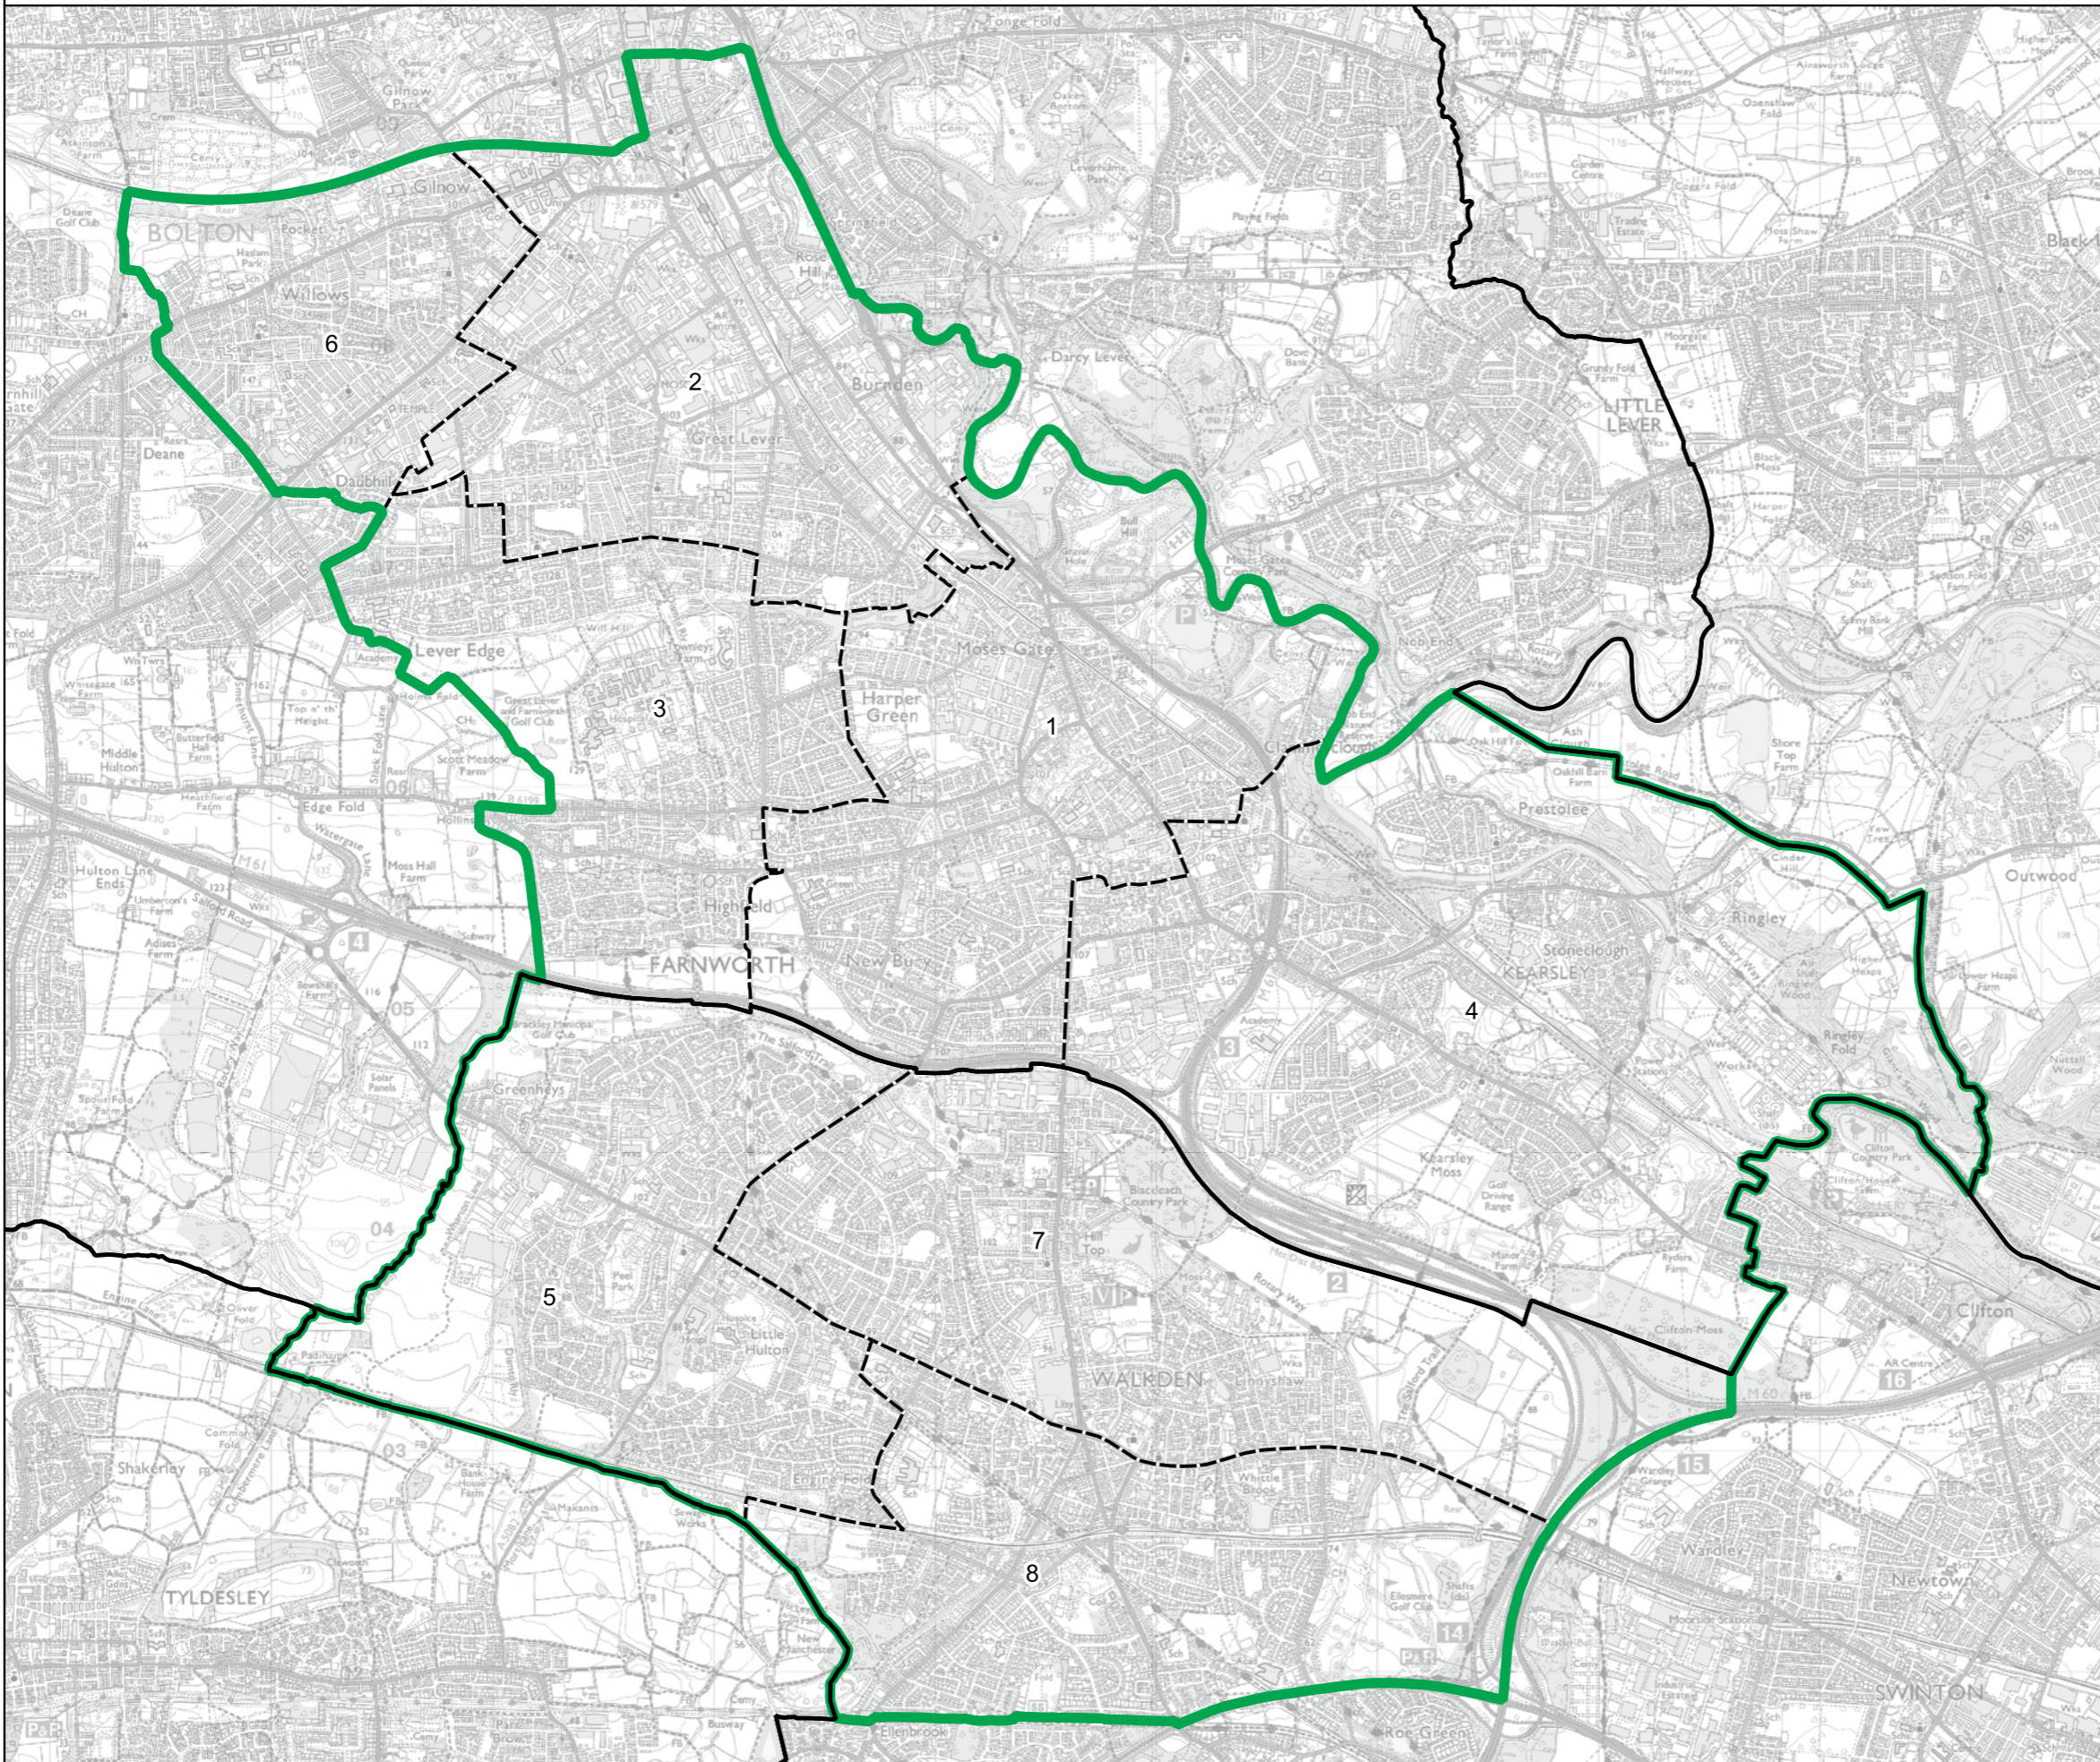

Wards:

- 1 Farnworth
- 2 Great Lever
- 3 Harper Green
- 4 Kearsley
- 5 Little Hulton
- 6 Rumworth
- 7 Walkden North
- 8 Walkden South

- Constituency
- Local Authorities
- Wards

0 0.4 0.8 km

© Crown copyright and database rights 2023 OS 100018289. You are permitted to use this data solely to enable you to respond to, or interact with, the organisation that provided you with the data. You are not permitted to copy, sub-licence, distribute or sell any of this data to third parties in any form. Third party rights to enforce the terms of this licence shall be reserved to OS.