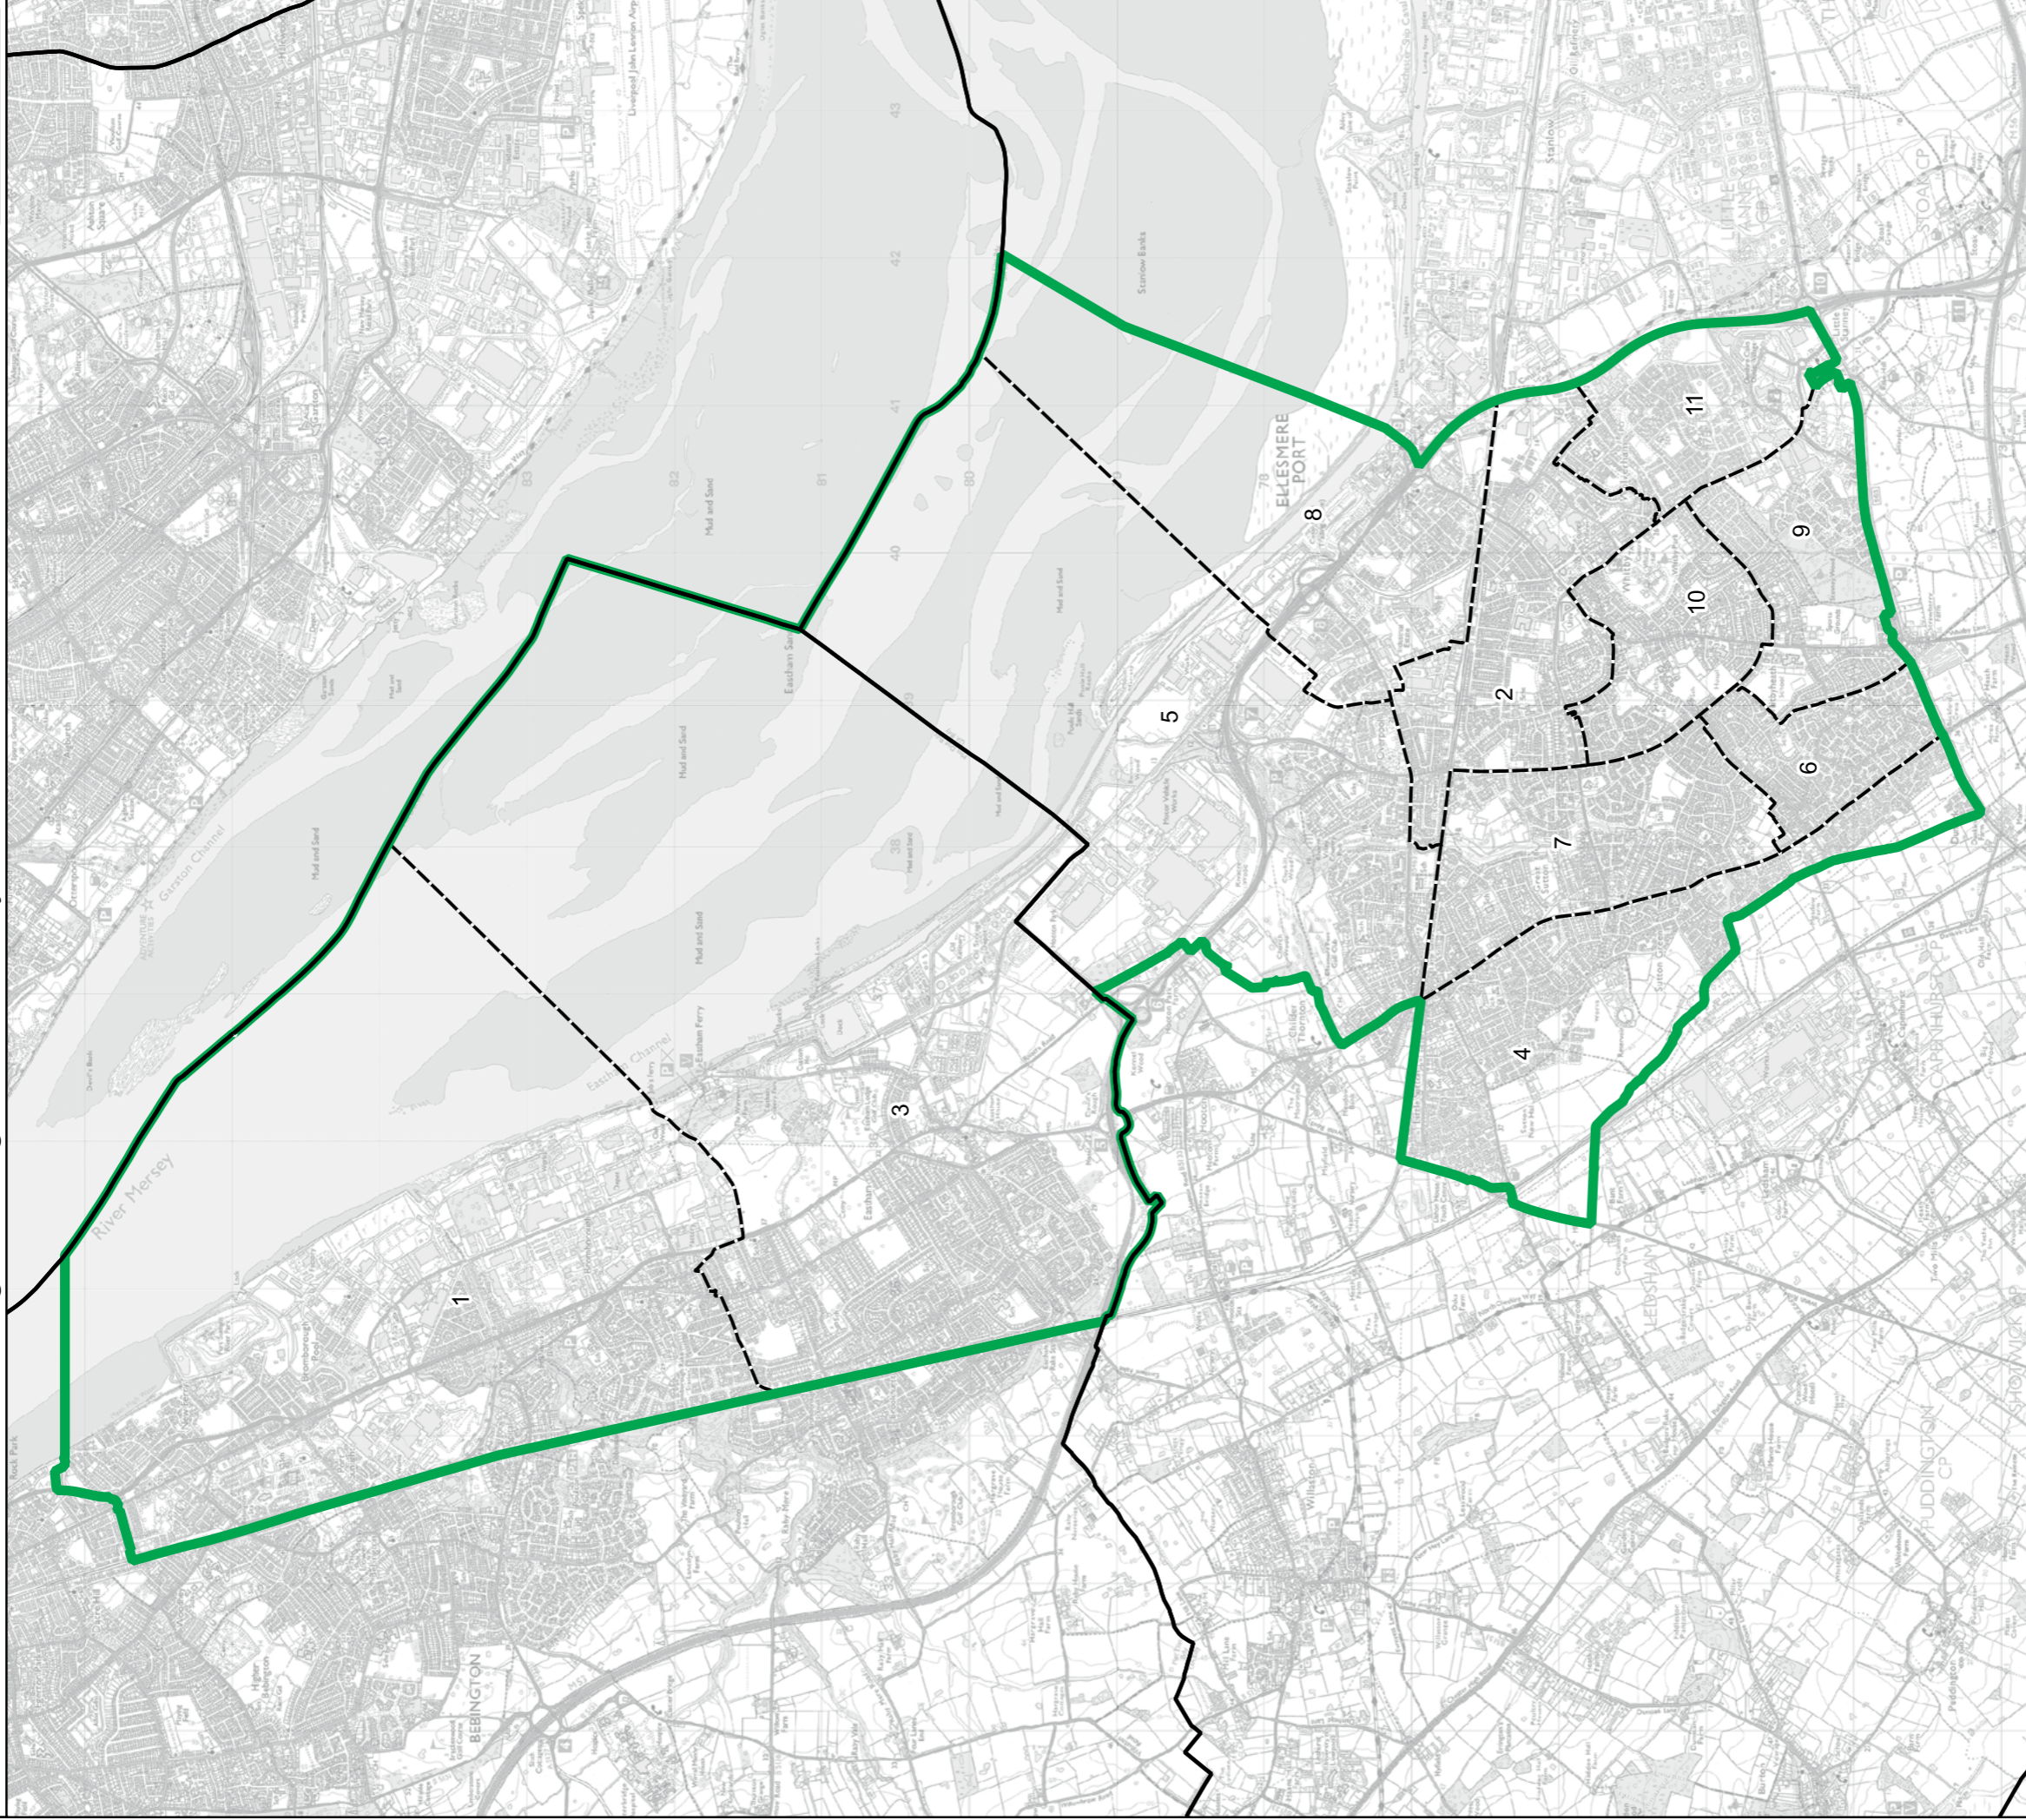

Boundary Commission for England - Final Recommendations for the North West Region
Ellesmere Port and Bromborough Borough Constituency - Electorate 71,027

1. **Wards:**
2. 1 Bromborough
   - 2 Central & Grange
   - 3 Eastham
   - 4 Ledsham & Manor
   - 5 Netherpool
   - 6 Strawberry
   - 7 Sutton Villages
   - 8 Westminster
   - 9 Whitby Groves
   - 10 Whitby Park
   - 11 Wolverham

- Constituency
- Local Authorities
- Wards

© Crown copyright and database rights 2023 OS 100018269. You are permitted to use this data solely to enable you to respond to, or interact with, the organisation that provided you with the data. You are not permitted to copy, sub-licence, distribute or sell any of this data to third parties in any form. Third party rights to enforce the terms of this licence shall be reserved to OS.

Ellesmere Port and Bromborough Borough Constituency