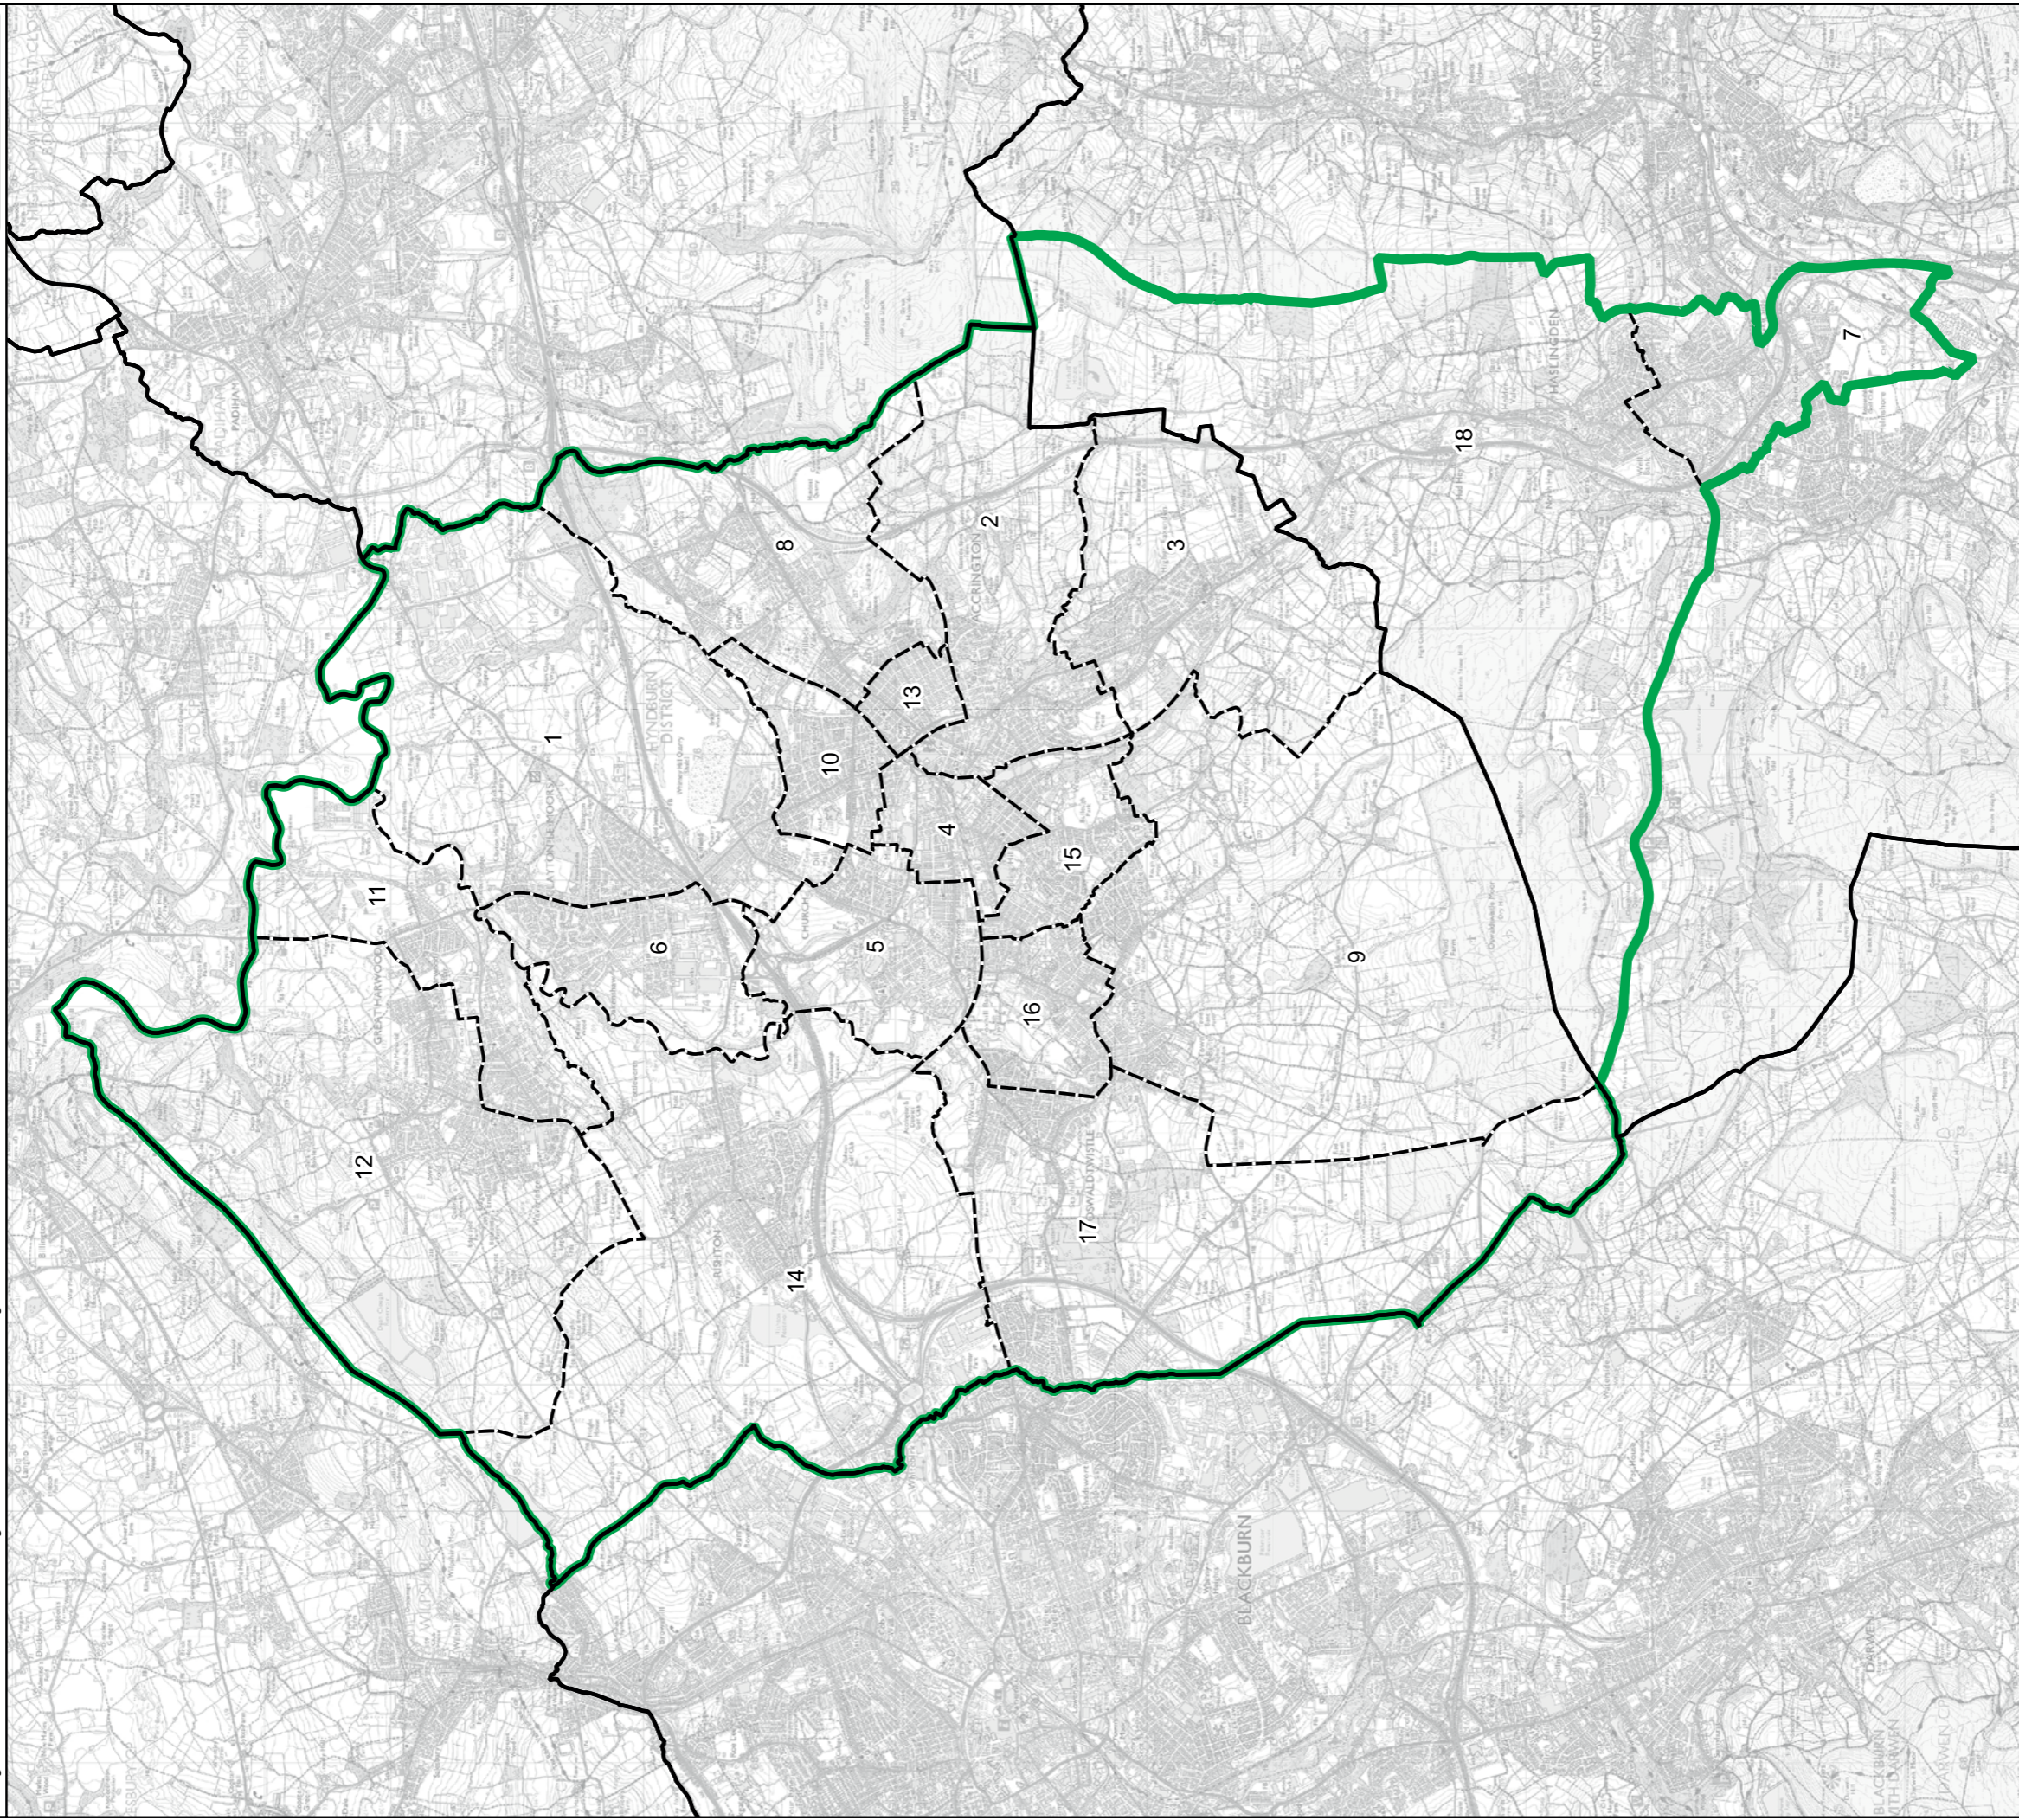

Wards:

- 1 Altham
- 2 Barnfield
- 3 Baxenden
- 4 Central
- 5 Church
- 6 Clayton-le-Moors
- 7 Greenfield
- 8 Huncoat
- 9 Immanuel
- 10 Milnshaw
- 11 Netherpton
- 12 Overton
- 13 Peel
- 14 Rishton
- 15 Spring Hill
- 16 St. Andrew's
- 17 St. Oswald's
- 18 Worsley

- Constituency
- Local Authorities
- Wards

© Crown copyright and database rights 2023 OS 100018269. You are permitted to use this data solely to enable you to respond to, or interact with, the organisation that provided you with the data. You are not permitted to copy, sub-licence, distribute or sell any of this data to third parties in any form. Third party rights to enforce the terms of this licence shall be reserved to OS.