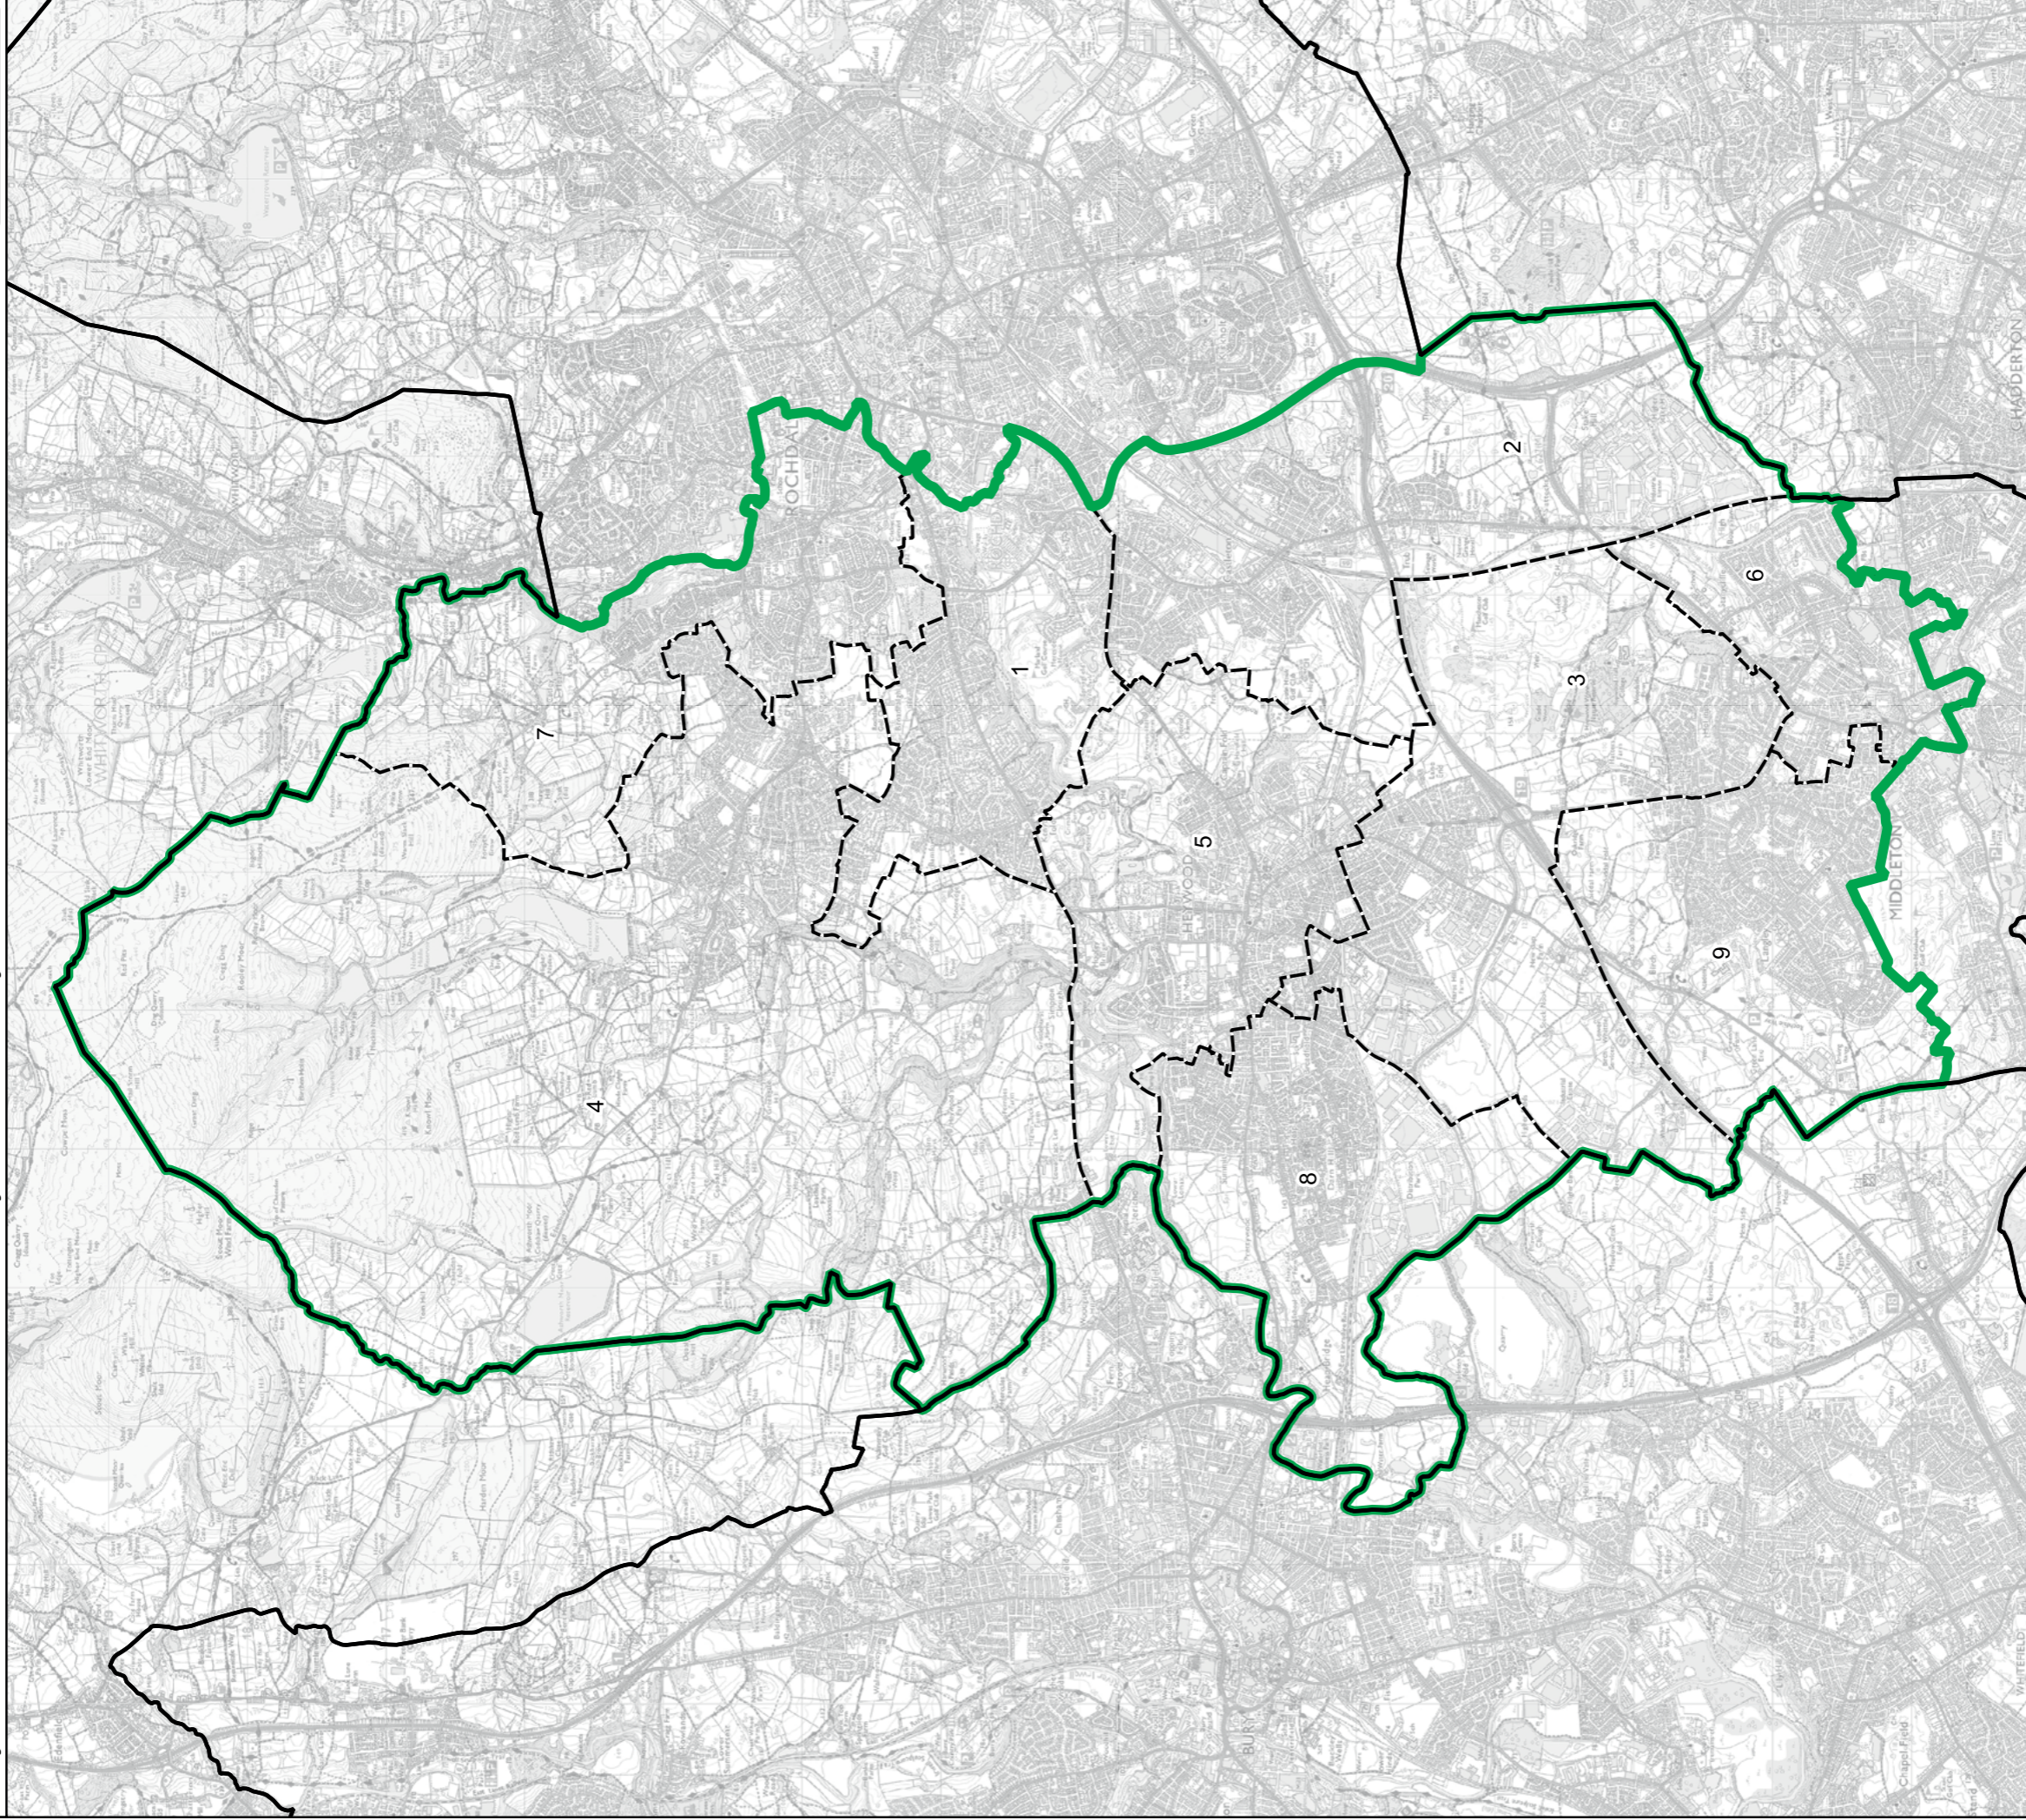

Boundary Commission for England - Final Recommendations for the North West Region
Heywood and Middleton North County Constituency - Electorate 73,306

1. **Wards:**
2. 1 Bamford
   - 2 Castleton
   - 3 Hopwood Hall
   - 4 Norden
   - 5 North Heywood
   - 6 North Middleton
   - 7 Spotland and Falinge
   - 8 West Heywood
   - 9 West Middleton

- Constituency
- Local Authorities
- Wards

© Crown copyright and database rights 2023 OS 100018269. You are permitted to use this data solely to enable you to respond to, or interact with, the organisation that provided you with the data. You are not permitted to copy, sub-licence, distribute or sell any of this data to third parties in any form. Third party rights to enforce the terms of this licence shall be reserved to OS.

Heywood and Middleton North County Constituency