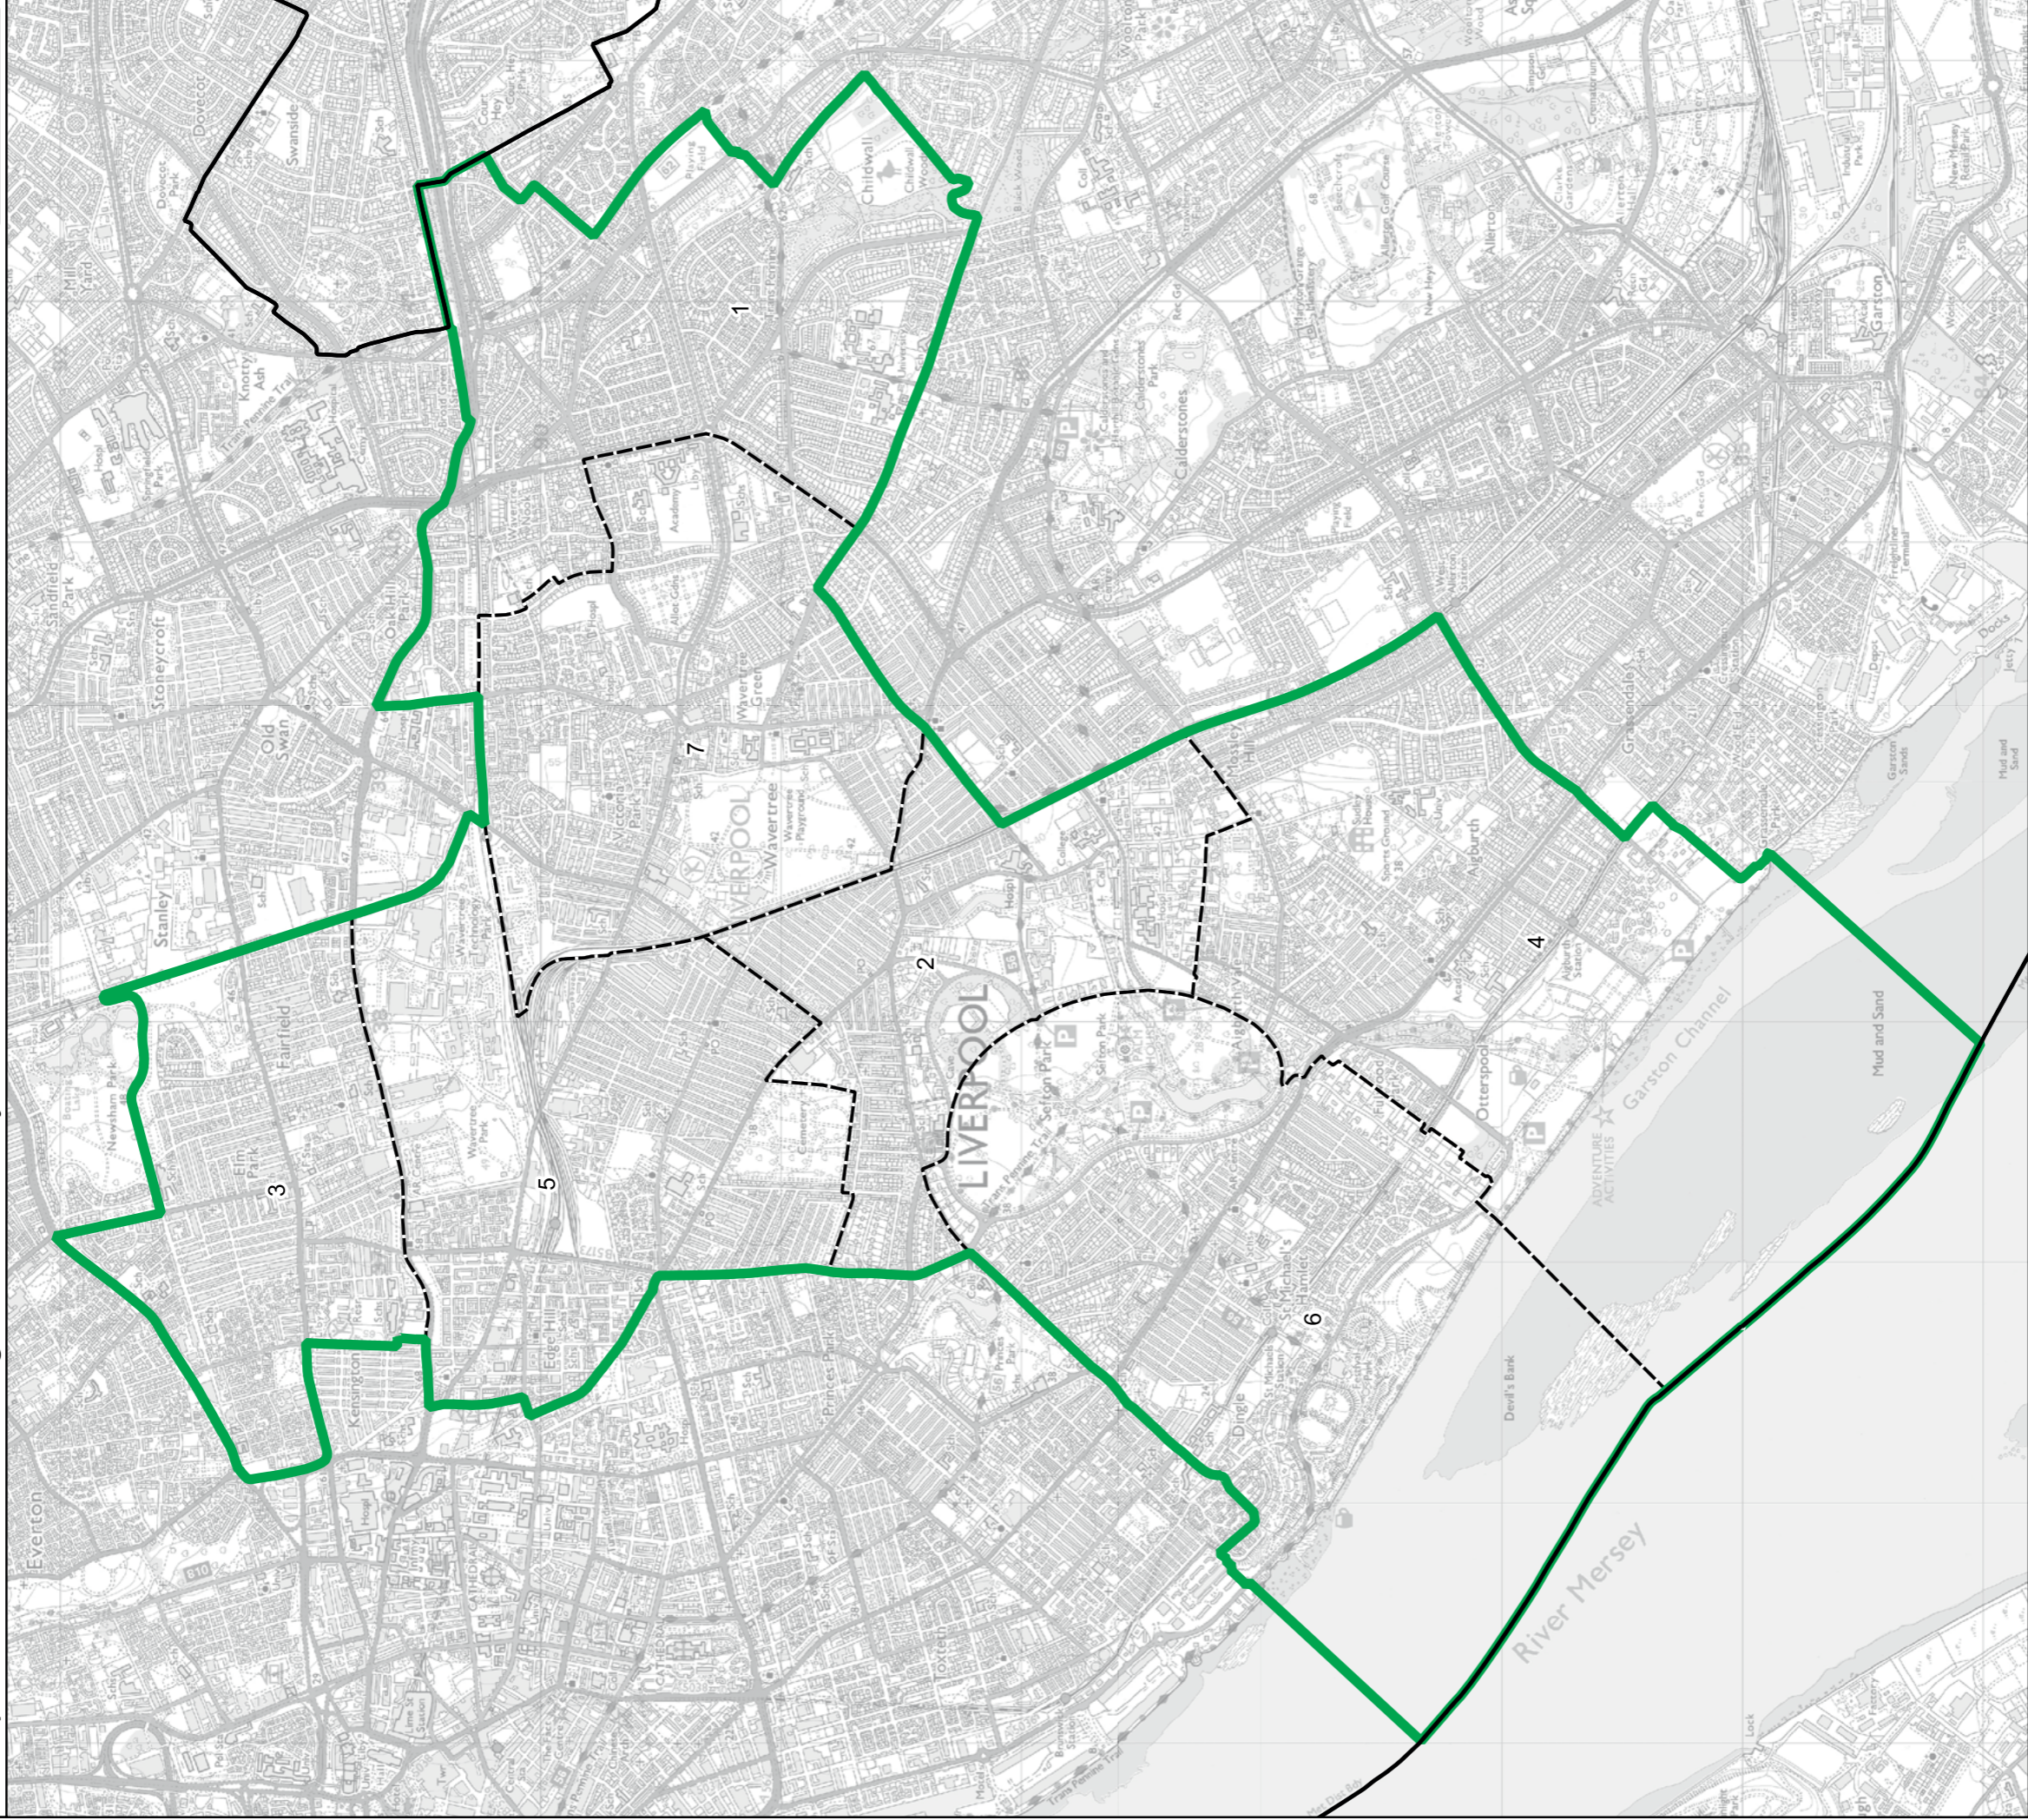

Wards:

- 1 Childwall
- 2 Greenbank
- 3 Kensington and Fairfield
- 4 Mossley Hill
- 5 Picton
- 6 St. Michael's
- 7 Wavertree

- Constituency
- Local Authorities
- Wards

© Crown copyright and database rights 2023 OS 100018269. You are permitted to use this data solely to enable you to respond to, or interact with, the organisation that provided you with the data. You are not permitted to copy, sub-licence, distribute or sell any of this data to third parties in any form. Third party rights to enforce the terms of this licence shall be reserved to OS.