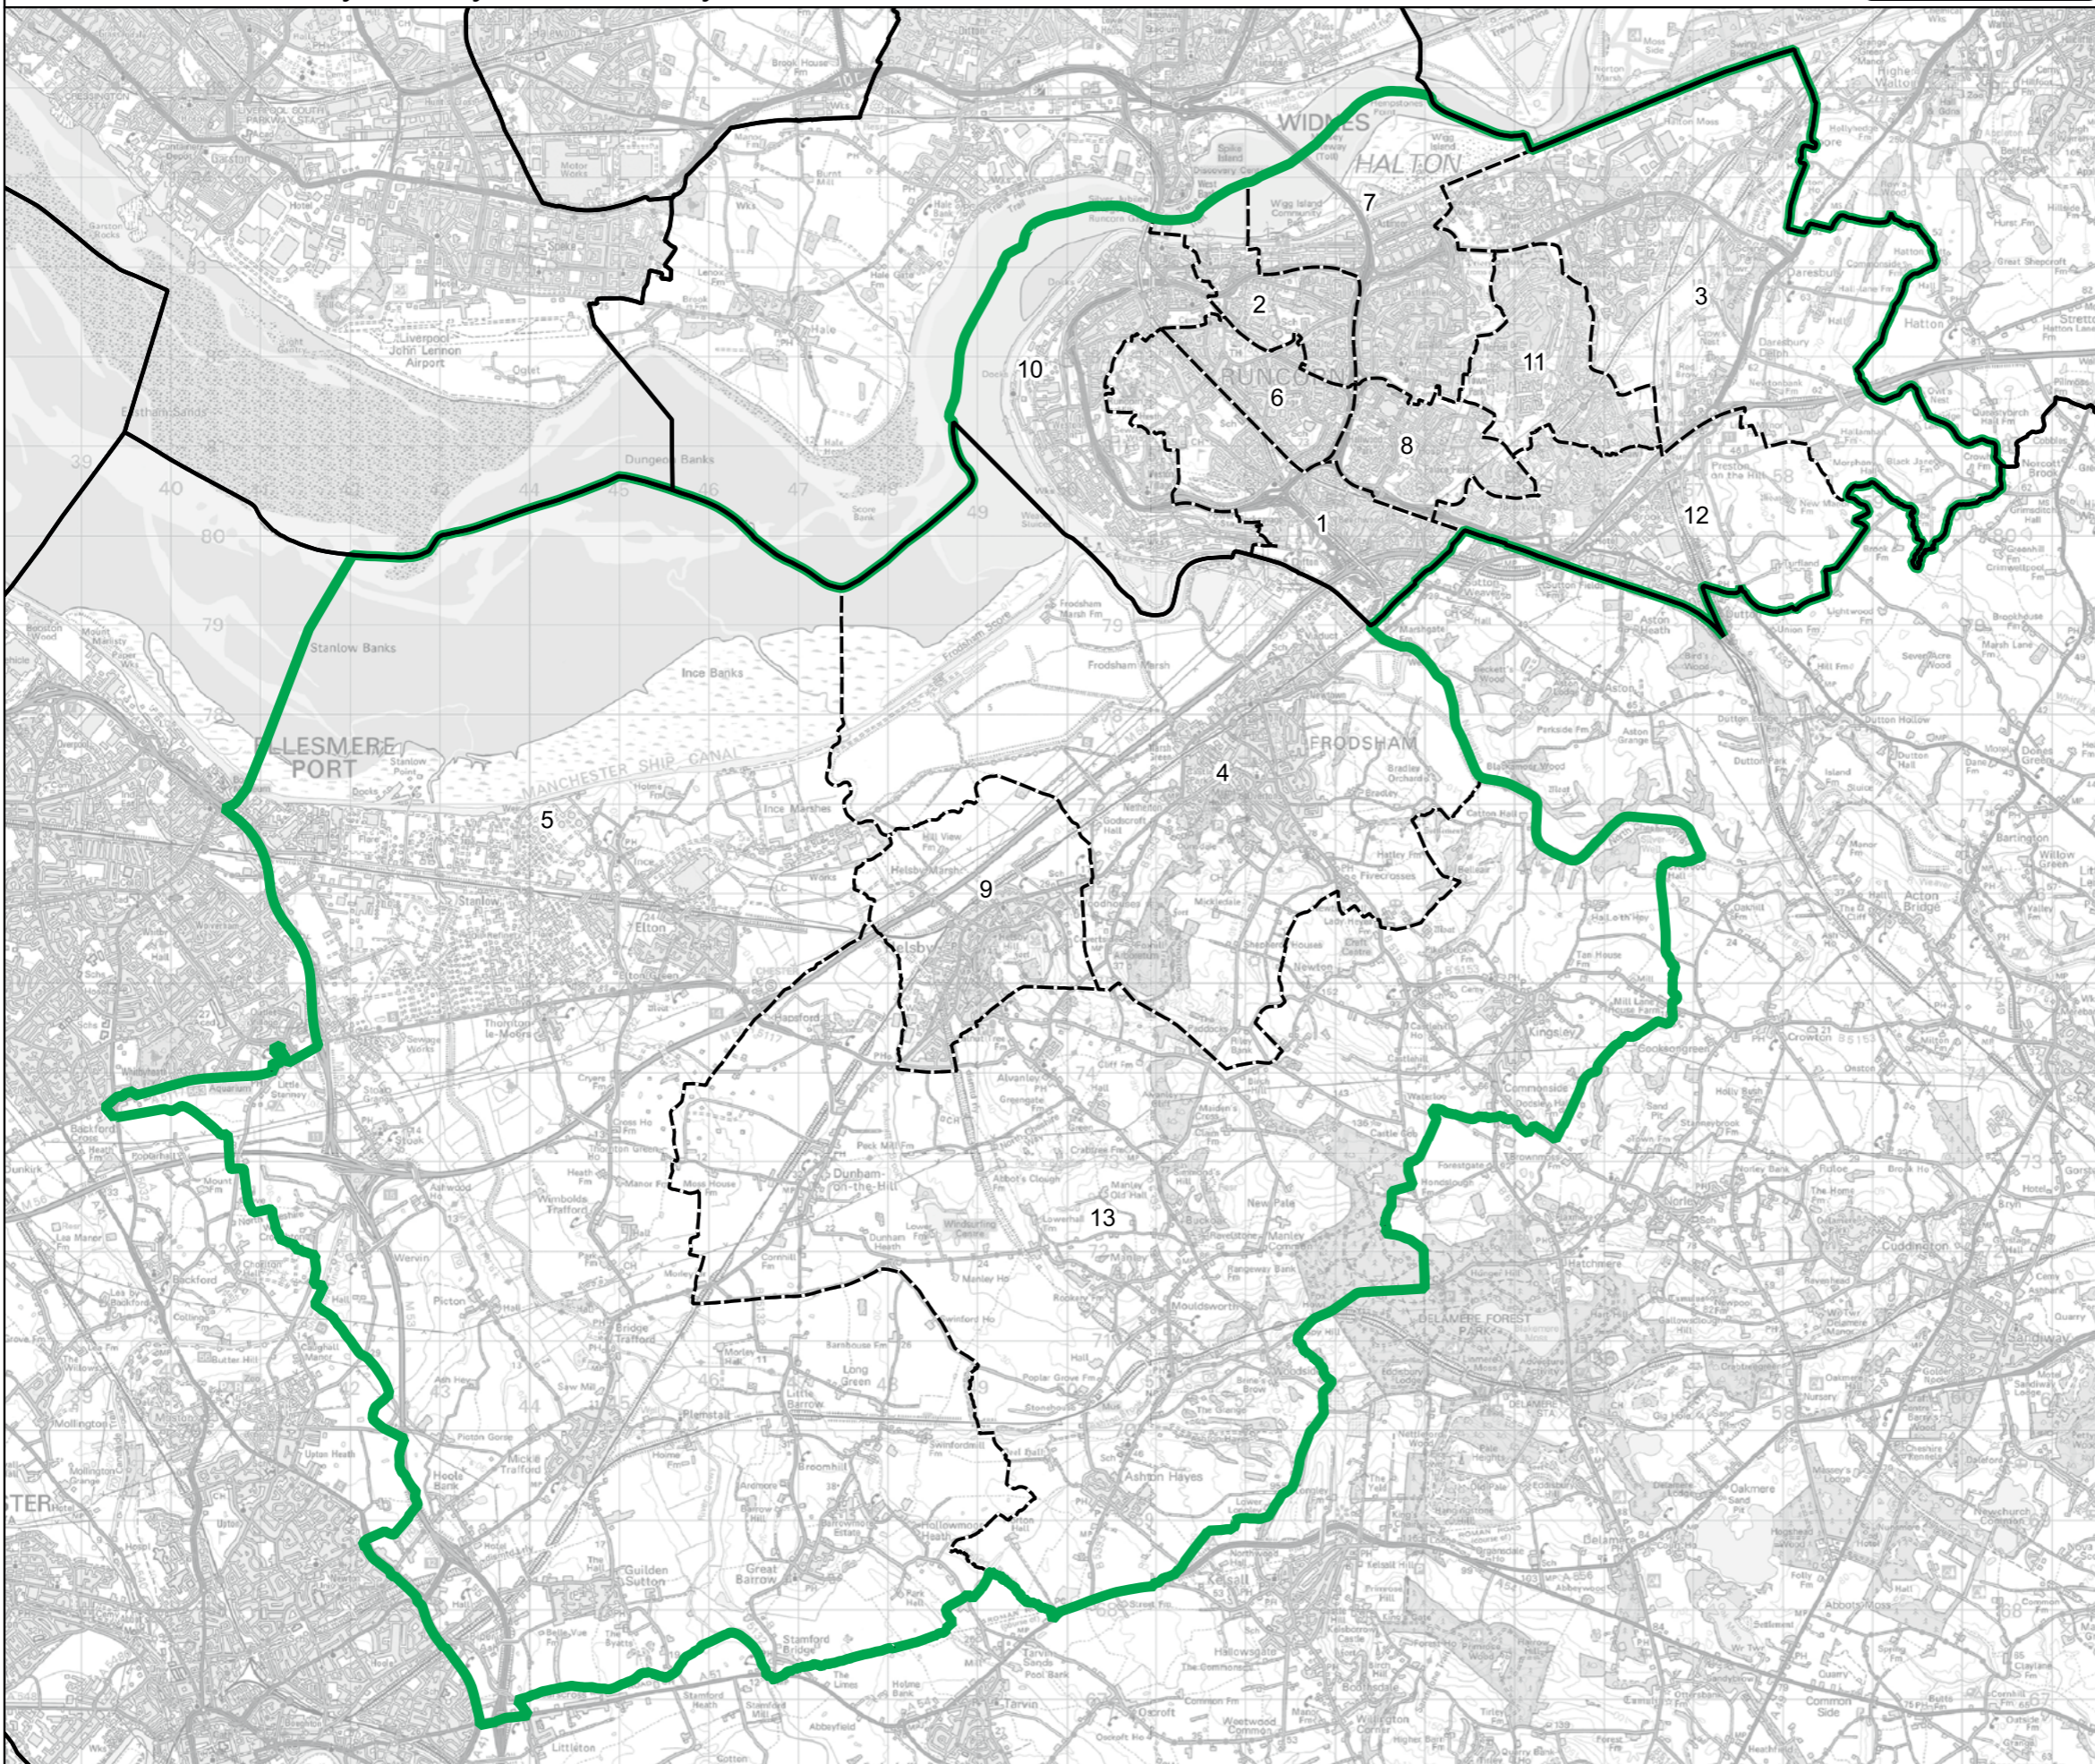

Wards:

- 1 Beechwood & Heath
- 2 Bridgewater
- 3 Daresbury, Moore & Sandymoor
- 4 Frodsham
- 5 Gowry Rural
- 6 Grange
- 7 Halton Castle
- 8 Halton Lea
- 9 Helsby
- 10 Mersey & Weston
- 11 Norton North
- 12 Norton South & Preston Brook
- 13 Sandstone

- Constituency
- Local Authorities
- Wards

0 1 2 km

© Crown copyright and database rights 2023 OS 100018289. You are permitted to use this data solely to enable you to respond to, or interact with, the organisation that provided you with the data. You are not permitted to copy, sub-licence, distribute or sell any of this data to third parties in any form. Third party rights to enforce the terms of this licence shall be reserved to OS.