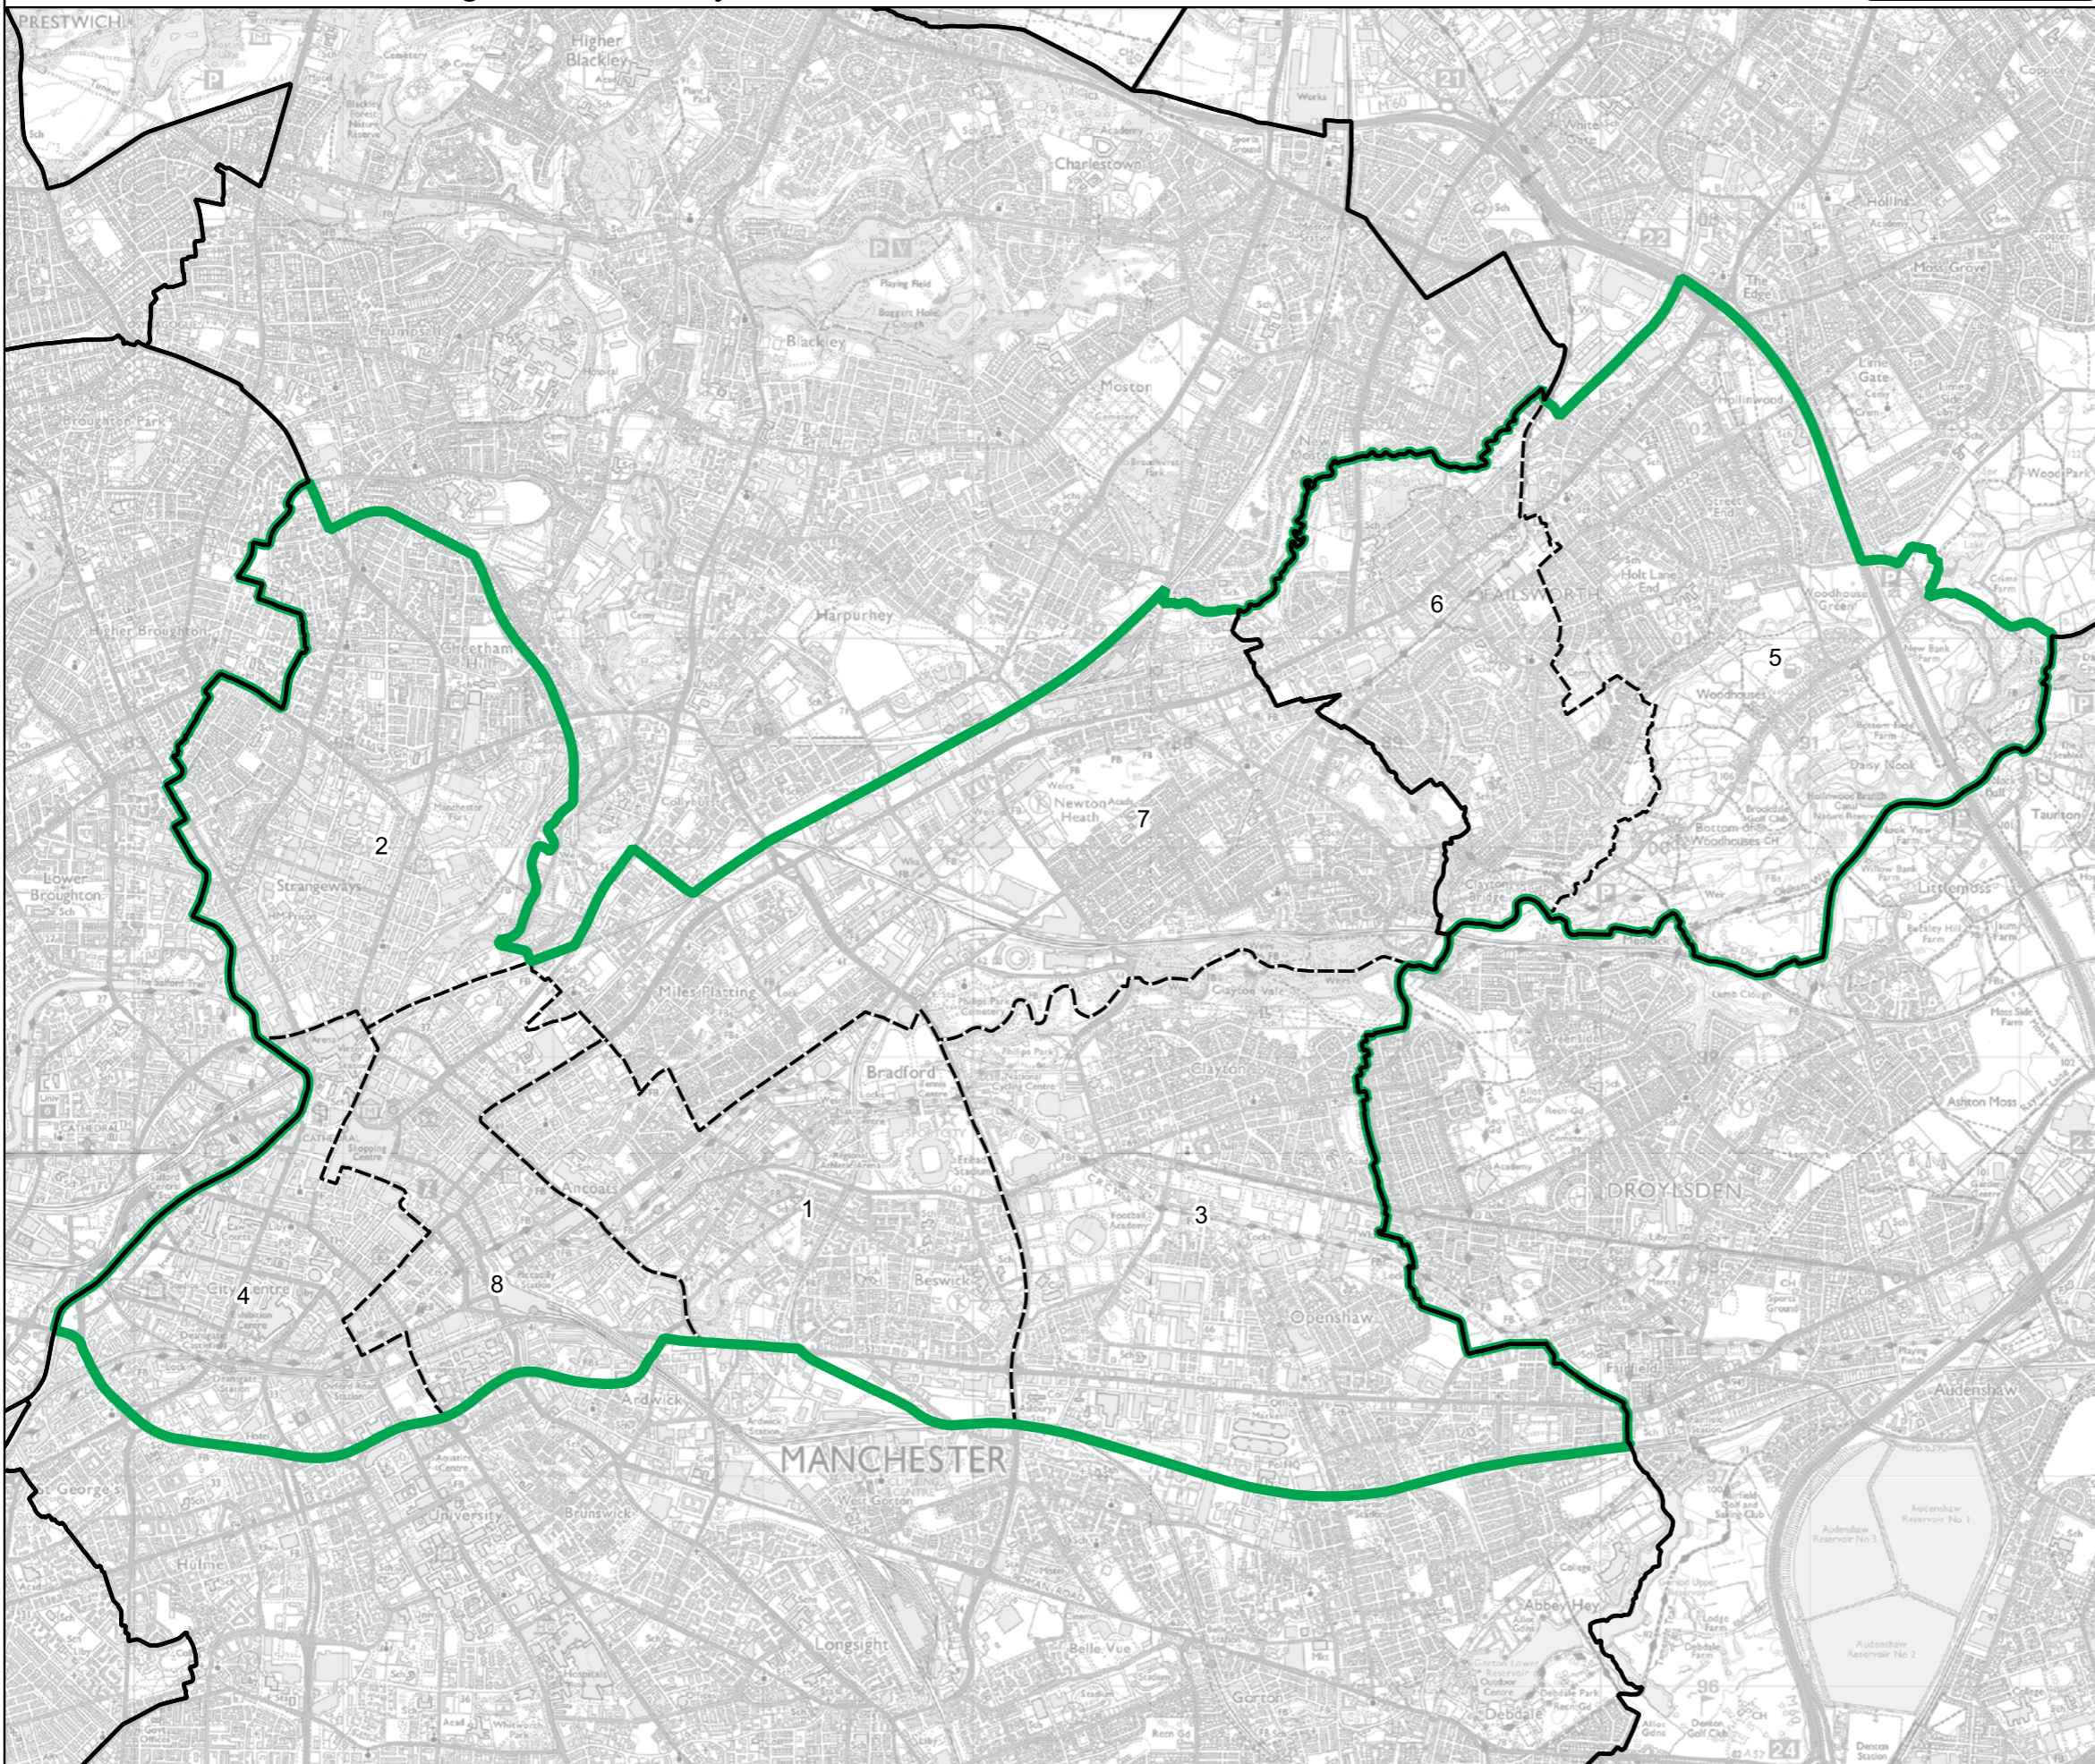

Wards:

- 1 Ancoats & Beswick
- 2 Cheetham
- 3 Clayton & Openshaw
- 4 Deansgate
- 5 Failsforth East
- 6 Failsforth West
- 7 Miles Platting & Newton Heath
- 8 Piccadilly

- Constituency
- Local Authorities
- Wards

0 0.4 0.8 km

© Crown copyright and database rights 2023 OS 100018289. You are permitted to use this data solely to enable you to respond to, or interact with, the organisation that provided you with the data. You are not permitted to copy, sub-licence, distribute or sell any of this data to third parties in any form. Third party rights to enforce the terms of this licence shall be reserved to OS.