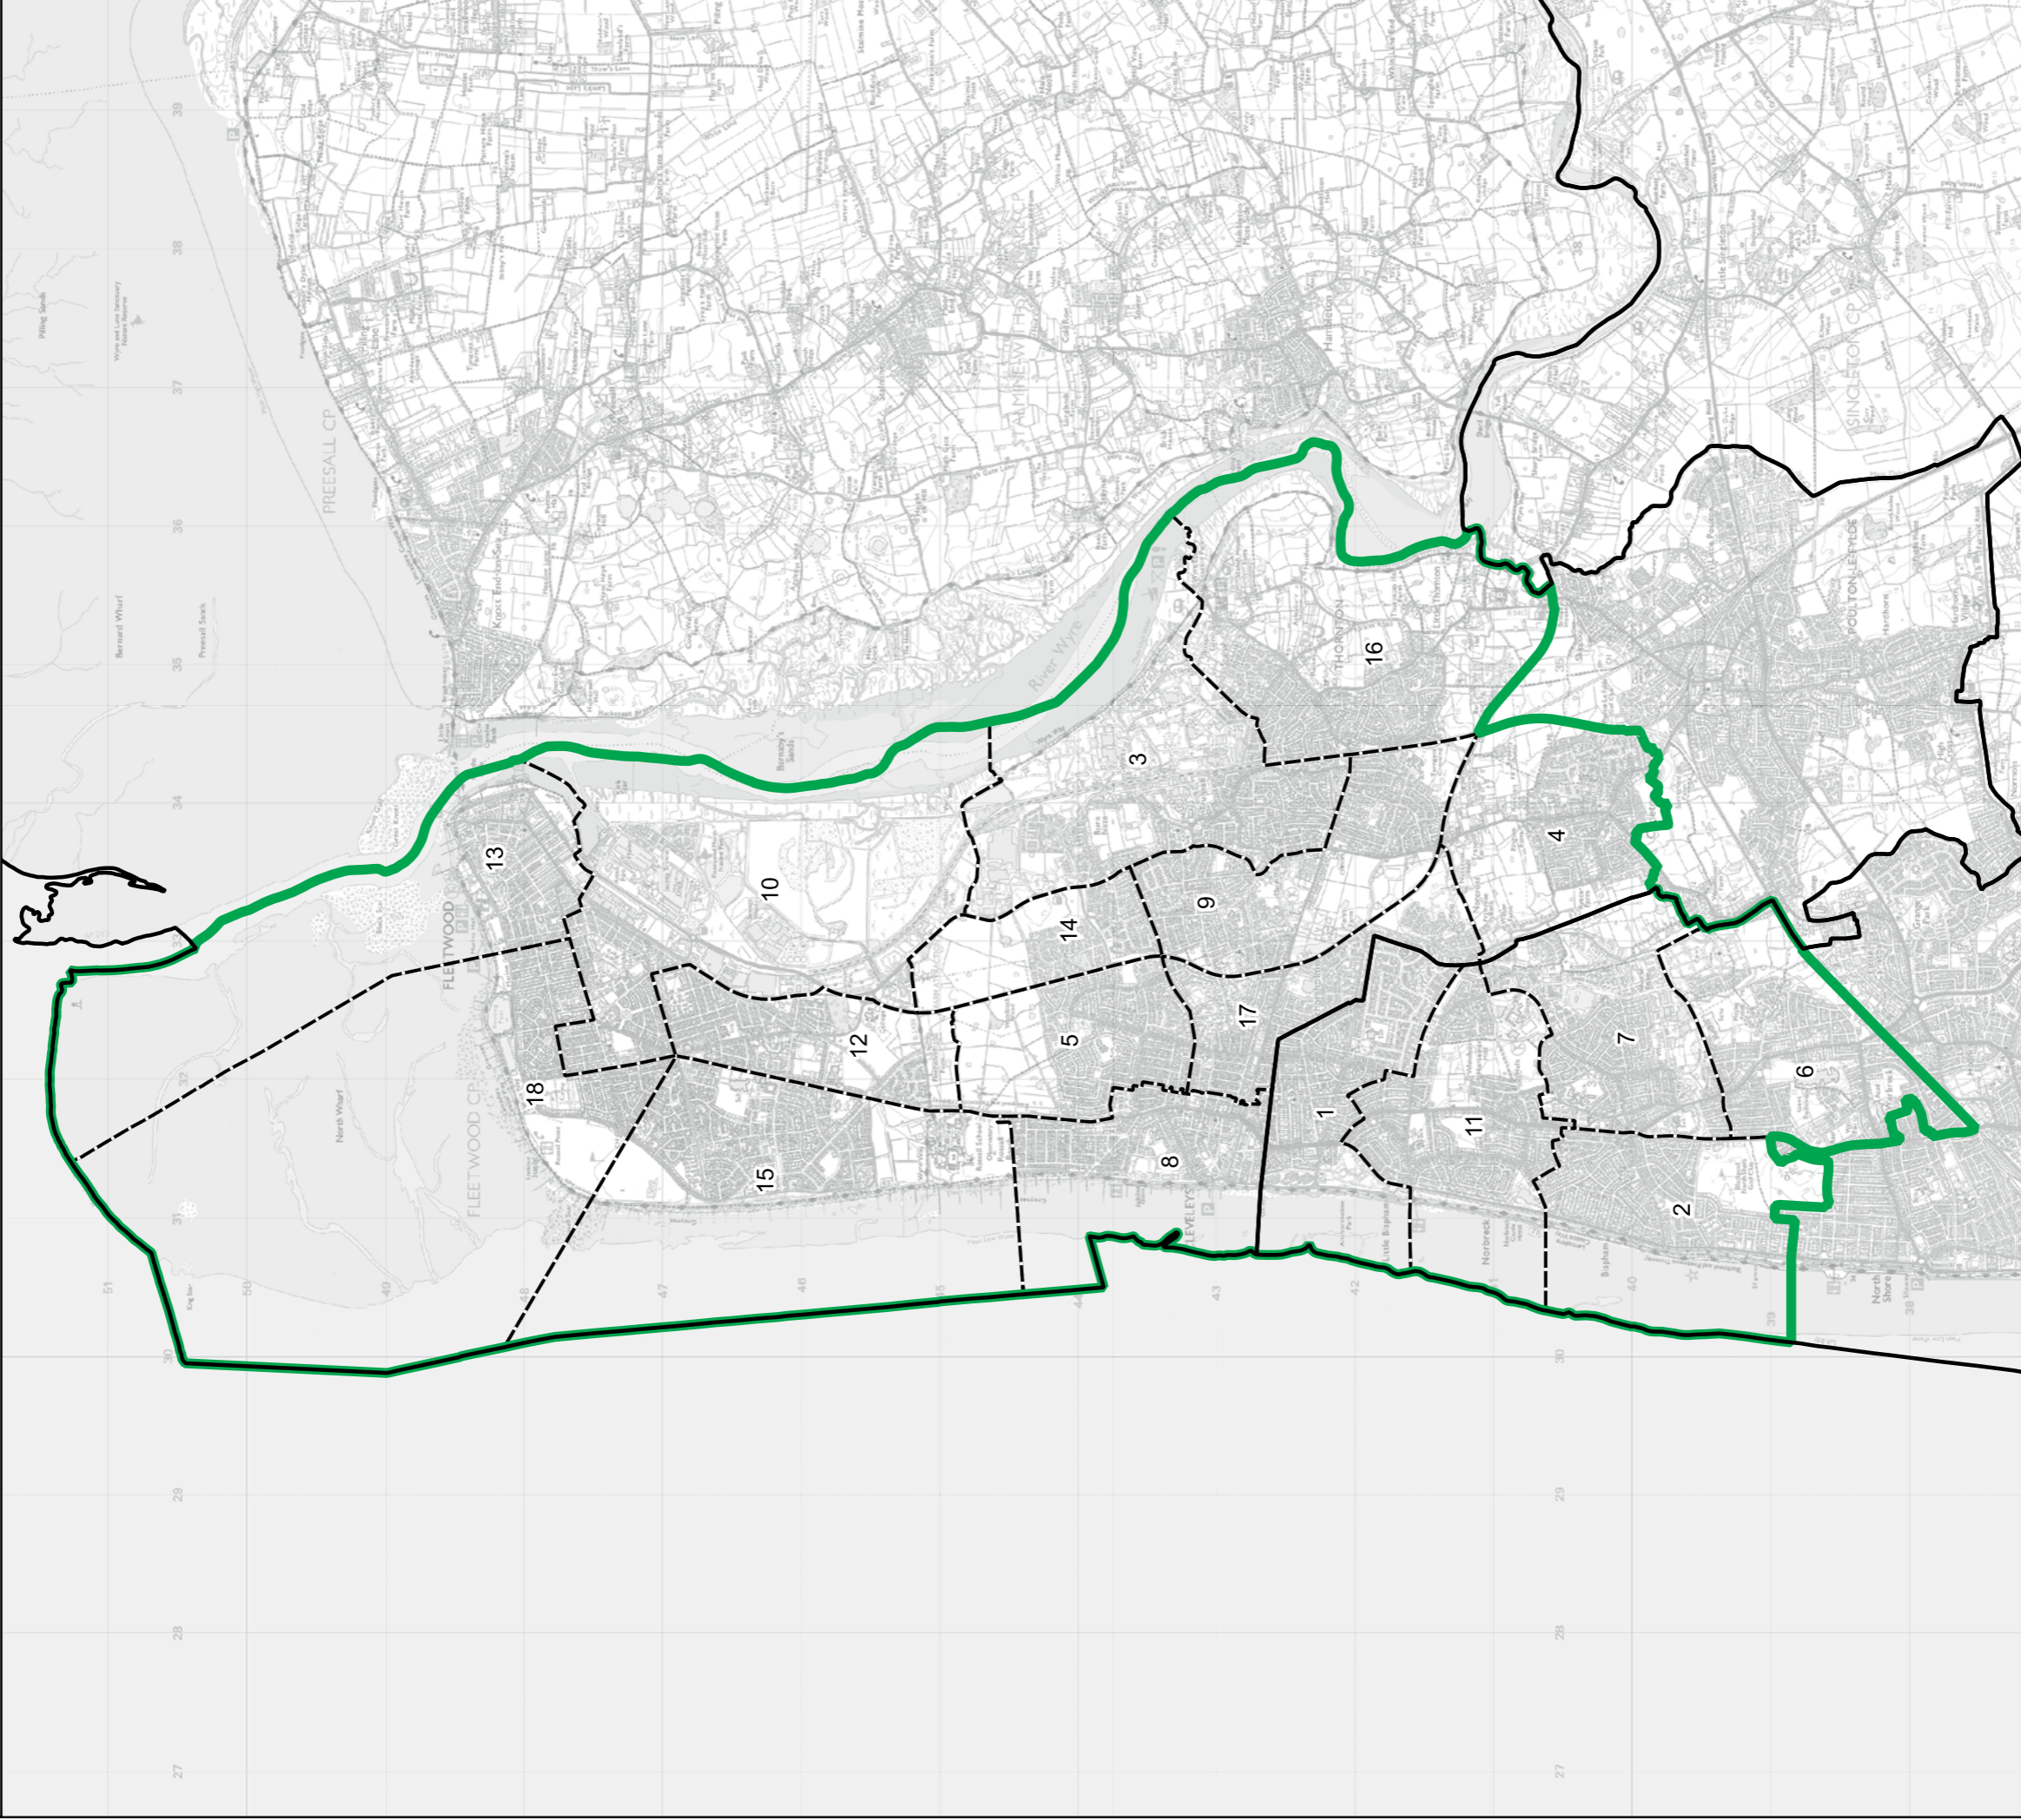

Wards:

- 1 Anchorsholme
- 2 Bispham
- 3 Bourne
- 4 Carleton
- 5 Cleveleys Park
- 6 Greenlands
- 7 Ingthorpe
- 8 Jubilee
- 9 Marsh Mill
- 10 Mount
- 11 Norbreck
- 12 Park
- 13 Pharos
- 14 Pheasant's Wood
- 15 Rossall
- 16 Stanah
- 17 Victoria & Norcross
- 18 Warren