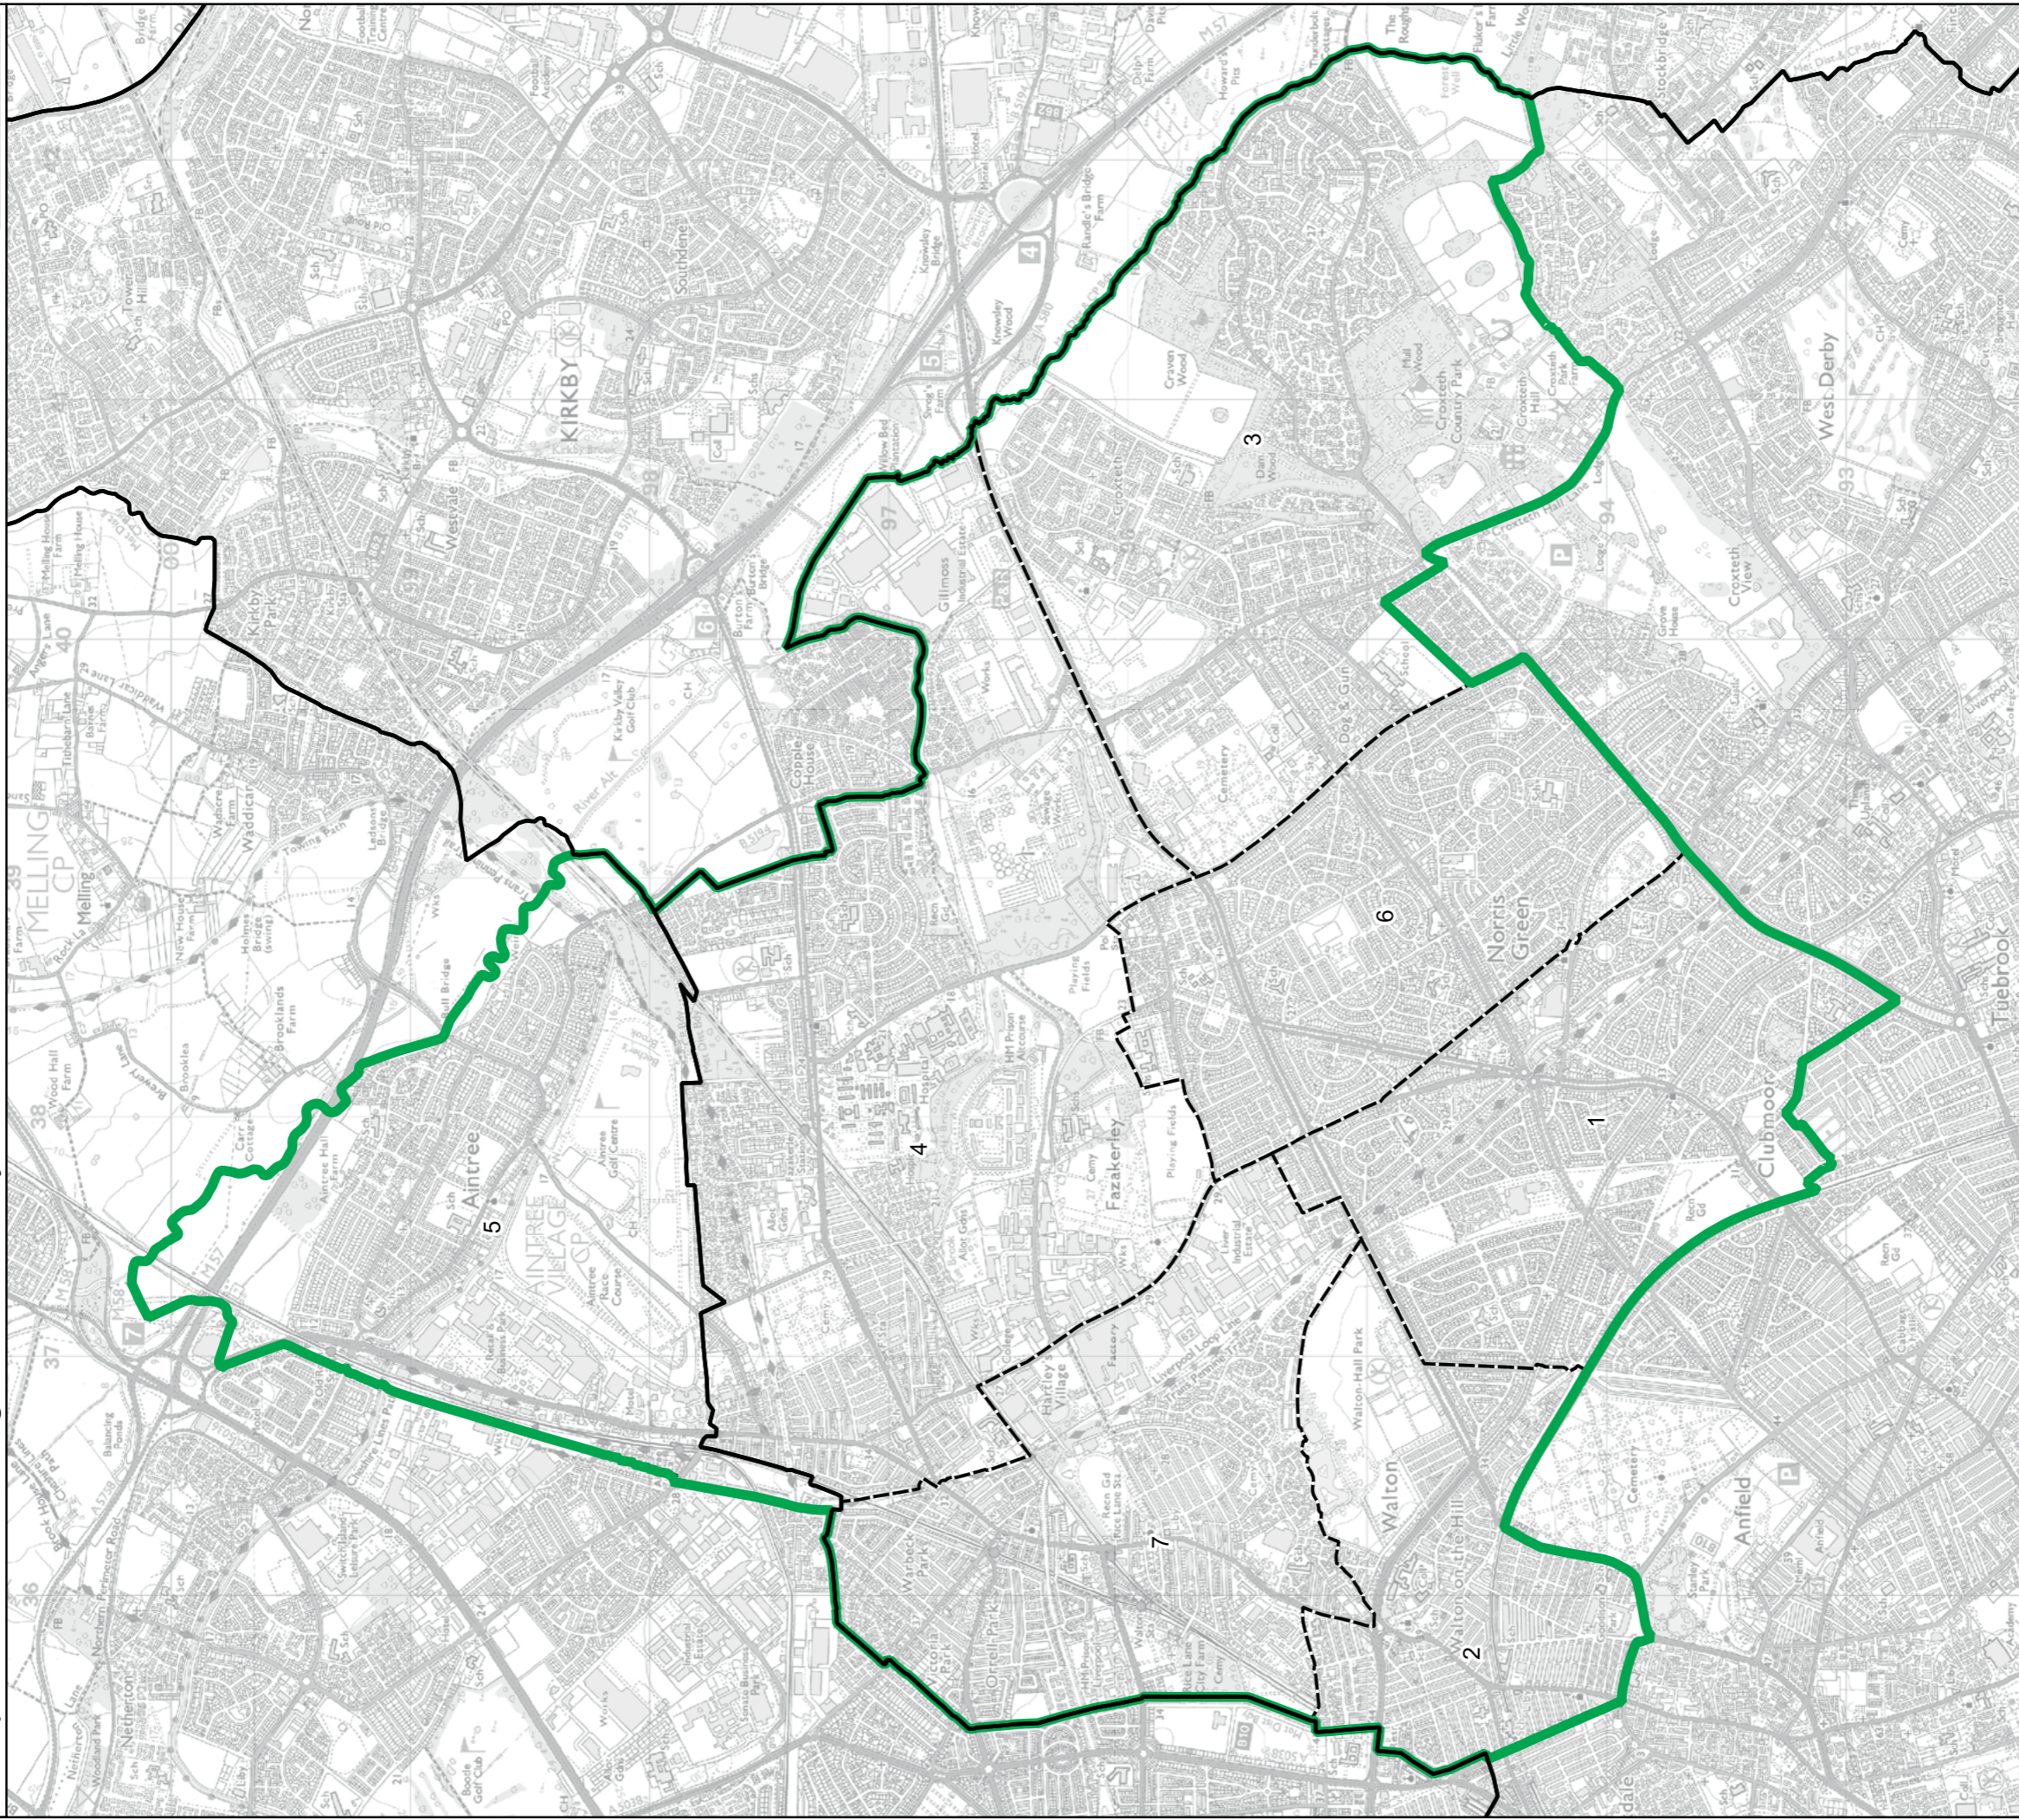

1. Wards:
2. 1 Clubmoor
   - 2 County
   - 3 Croxteth
   - 4 Fazakerley
   - 5 Molyneux (Part)
   - 6 Norris Green
   - 7 Warbreck

- Constituency
- Local Authorities
- Wards

© Crown copyright and database rights 2023 OS 100018289. You are permitted to use this data solely to enable you to respond to, or interact with, the organisation that provided you with the data. You are not permitted to copy, sub-licence, distribute or sell any of this data to third parties in any form. Third party rights to enforce the terms of this licence shall be reserved to OS.