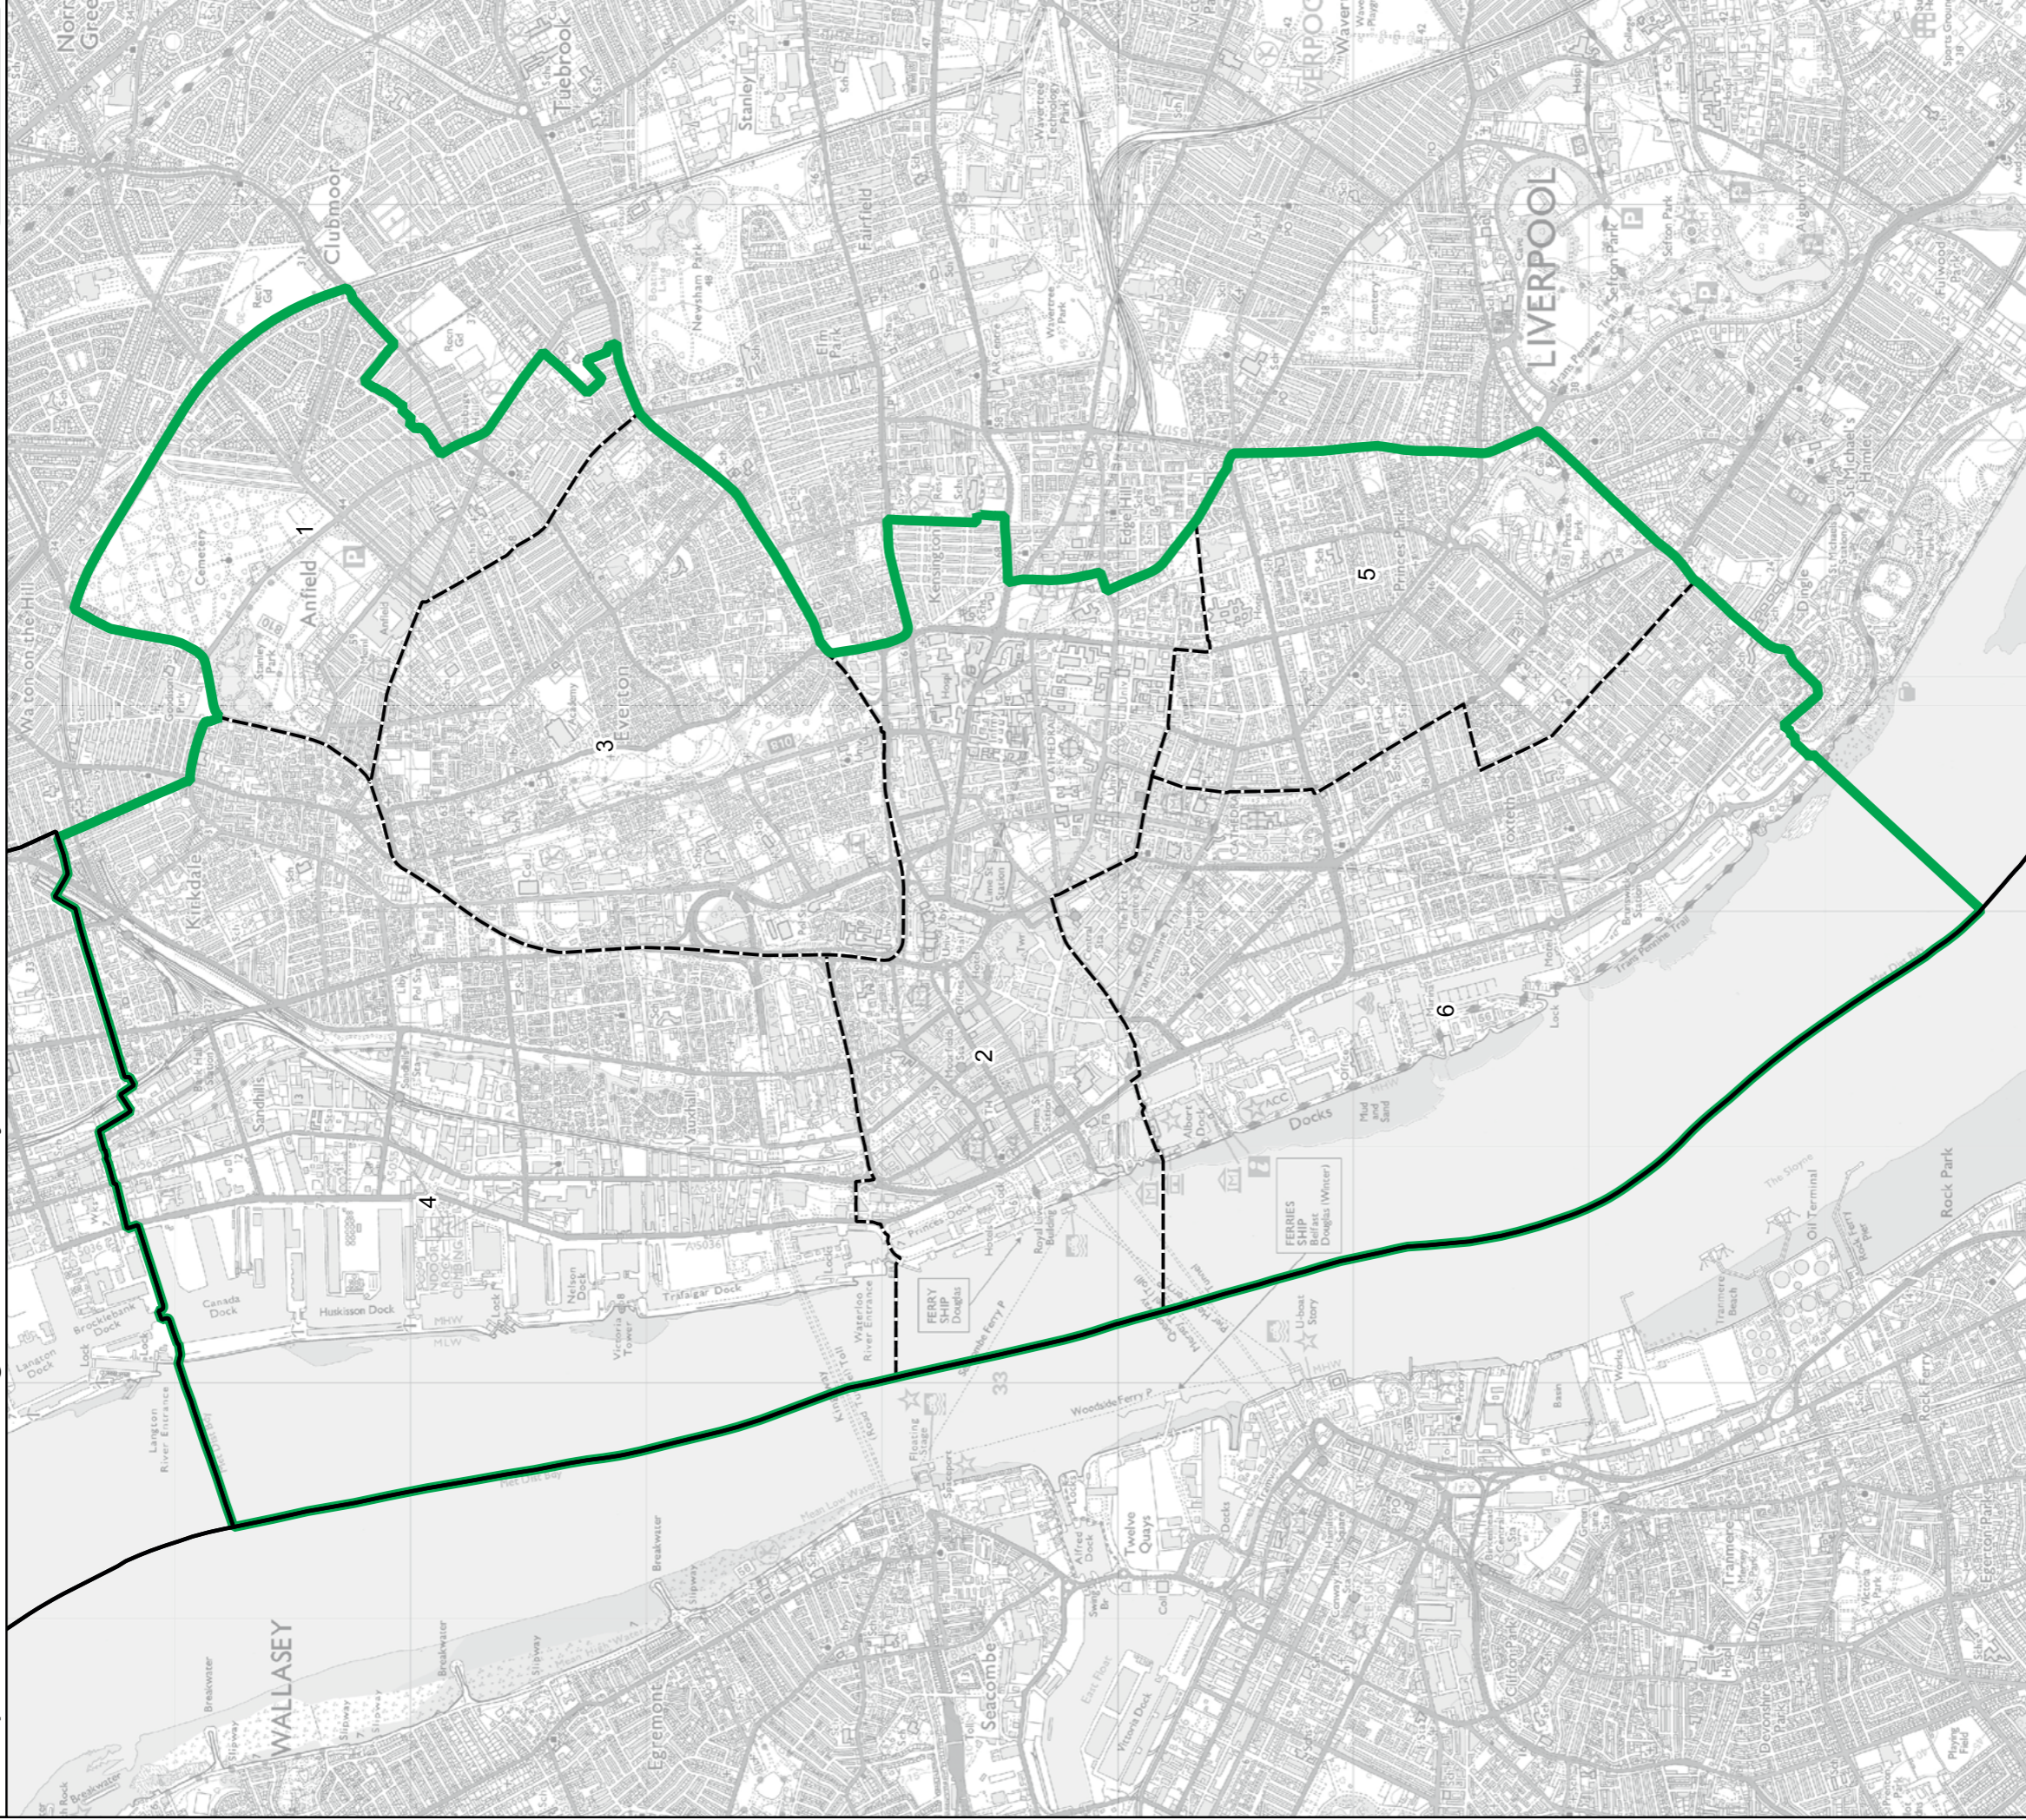

Boundary Commission for England - Final Recommendations for the North West Region
Liverpool Riverside Borough Constituency - Electorate 70,157

1. Wards:
2. 1 Anfield
   - 2 Central
   - 3 Everton
   - 4 Kirkdale
   - 5 Princes Park
   - 6 Riverside

- Constituency
- Local Authorities
- Wards

© Crown copyright and database rights 2023 OS 100018269. You are permitted to use this data solely to enable you to respond to, or interact with, the organisation that provided you with the data. You are not permitted to copy, sub-licence, distribute or sell any of this data to third parties in any form. Third party rights to enforce the terms of this licence shall be reserved to OS.

Liverpool Riverside Borough Constituency