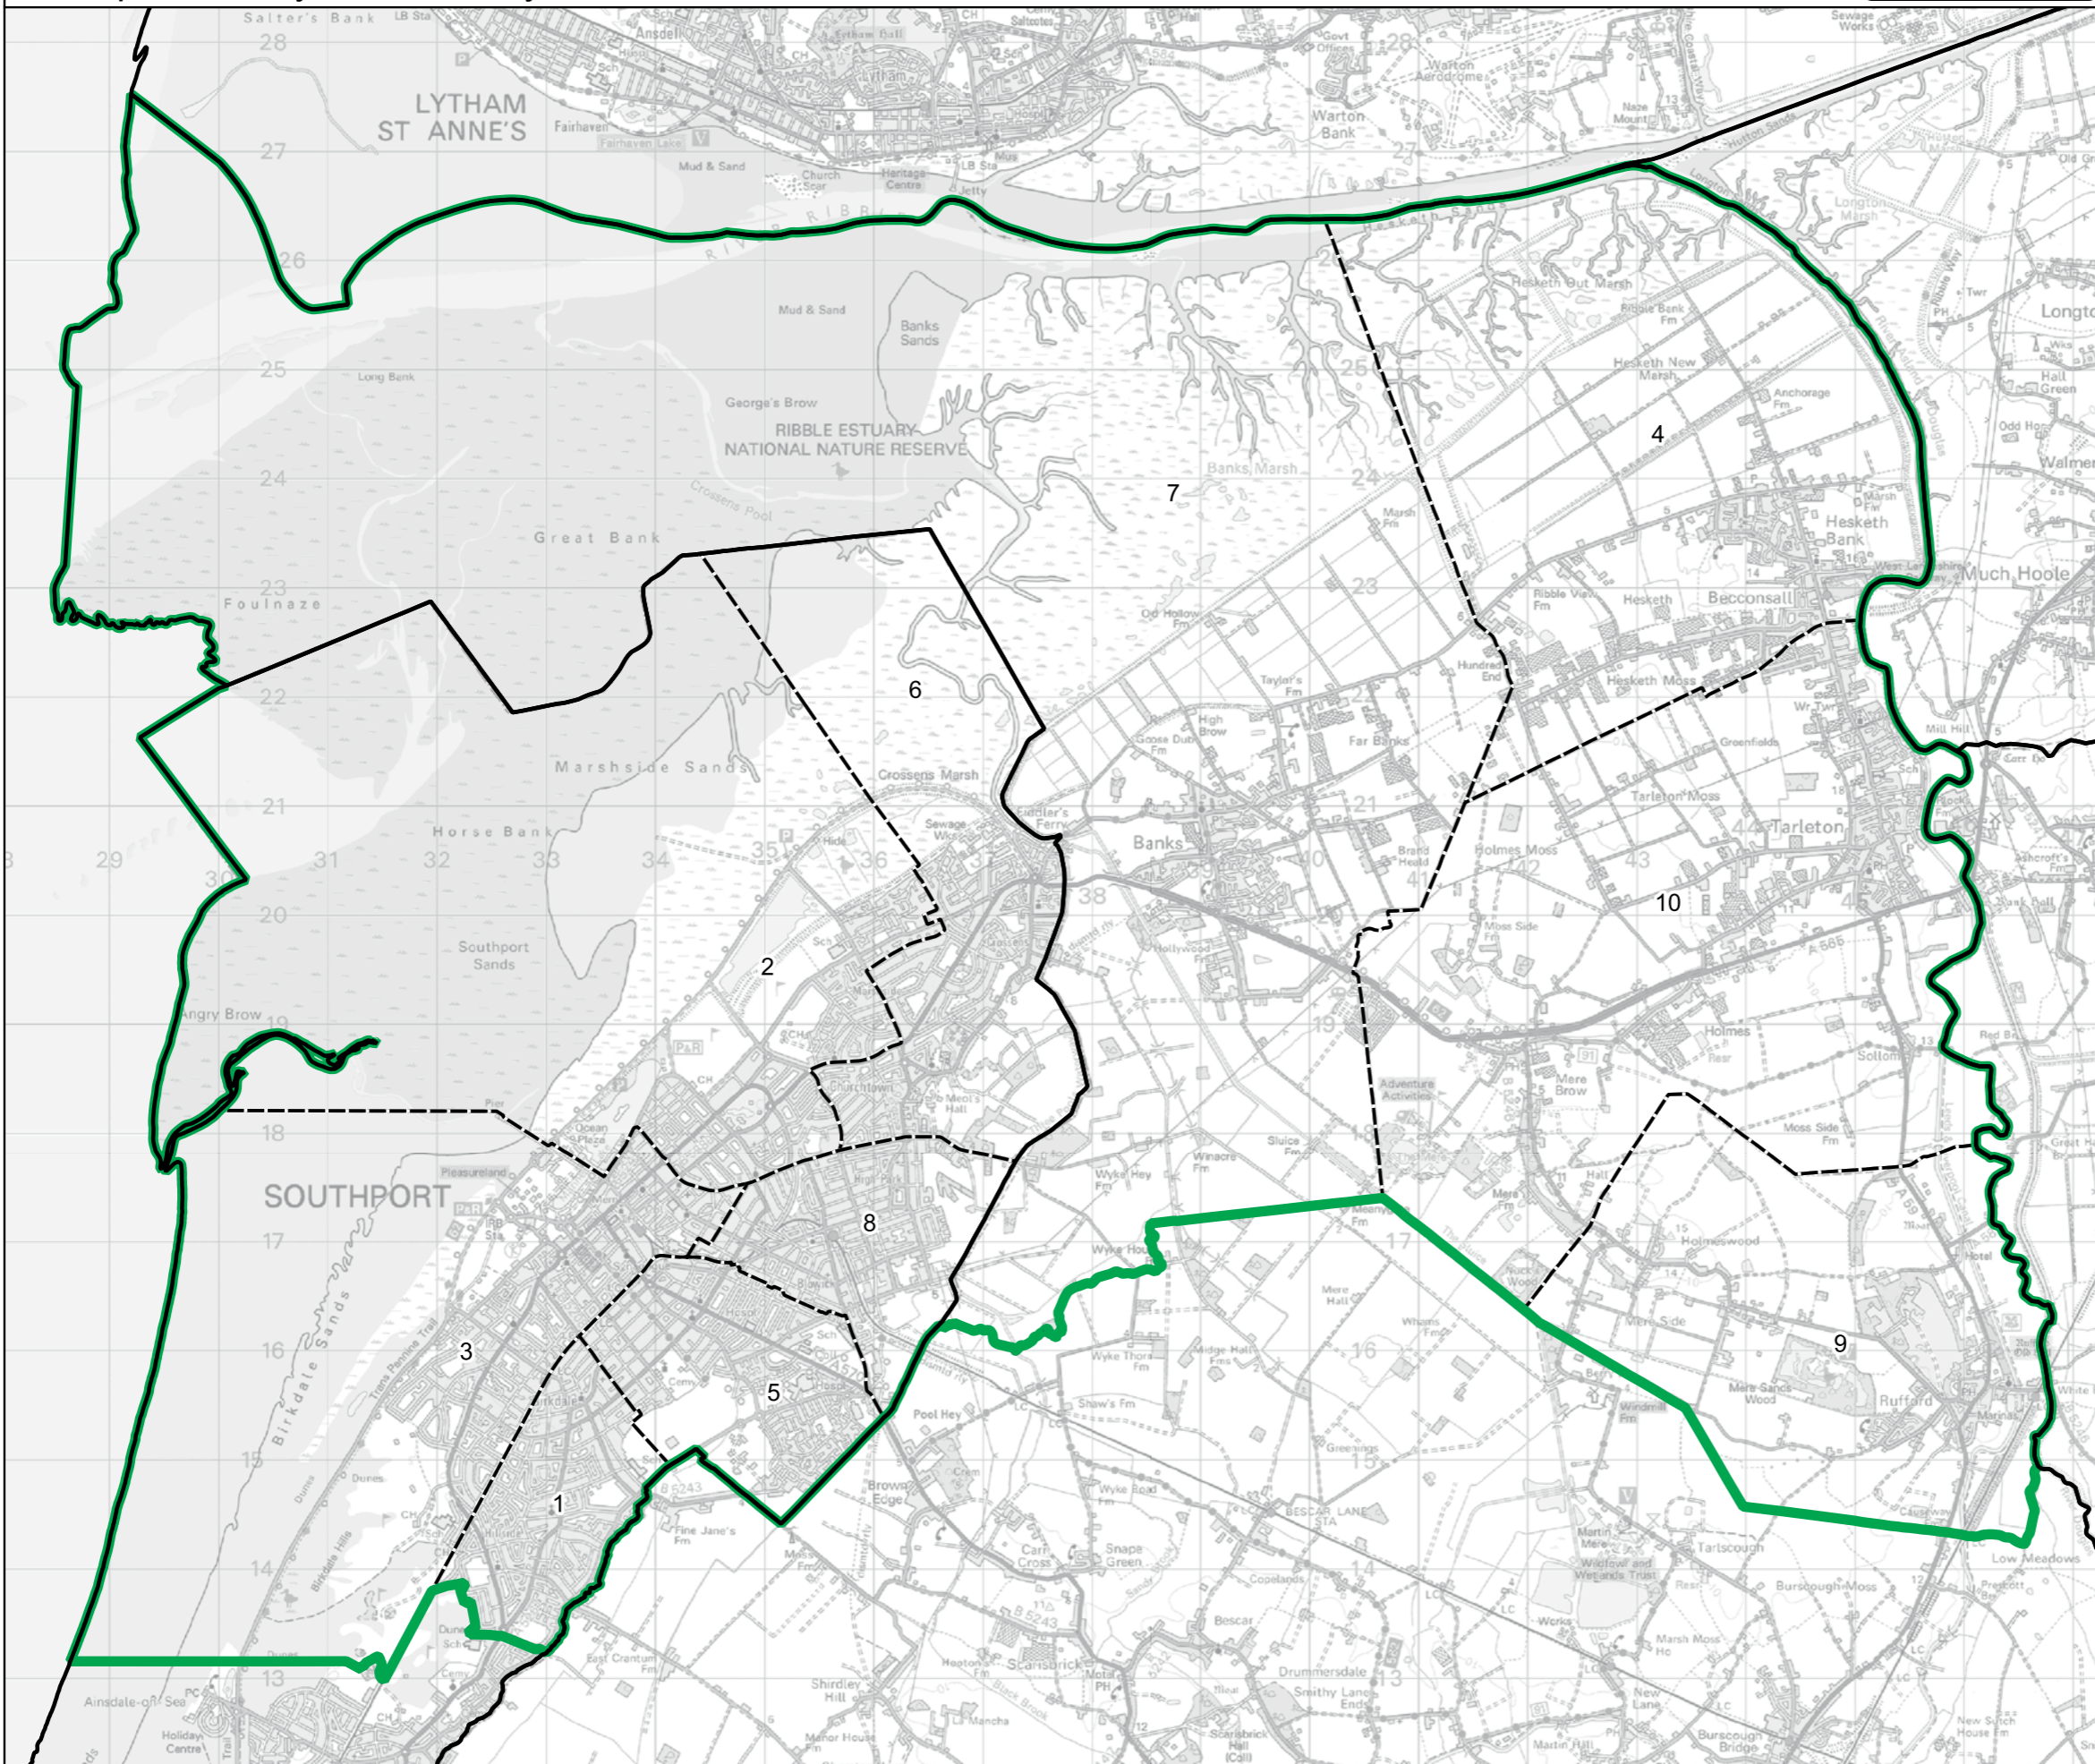

Wards:

- 1 Birkdale
- 2 Cambridge
- 3 Duke's
- 4 Hesketh-with-Beconsall
- 5 Kew
- 6 Meols
- 7 North Meols
- 8 Norwood
- 9 Rufford
- 10 Tarleton

- Constituency
- Local Authorities
- Wards

© Crown copyright and database rights 2023 OS 100018289. You are permitted to use this data solely to enable you to respond to, or interact with, the organisation that provided you with the data. You are not permitted to copy, sub-licence, distribute or sell any of this data to third parties in any form. Third party rights to enforce the terms of this licence shall be reserved to OS.

Southport County Constituency