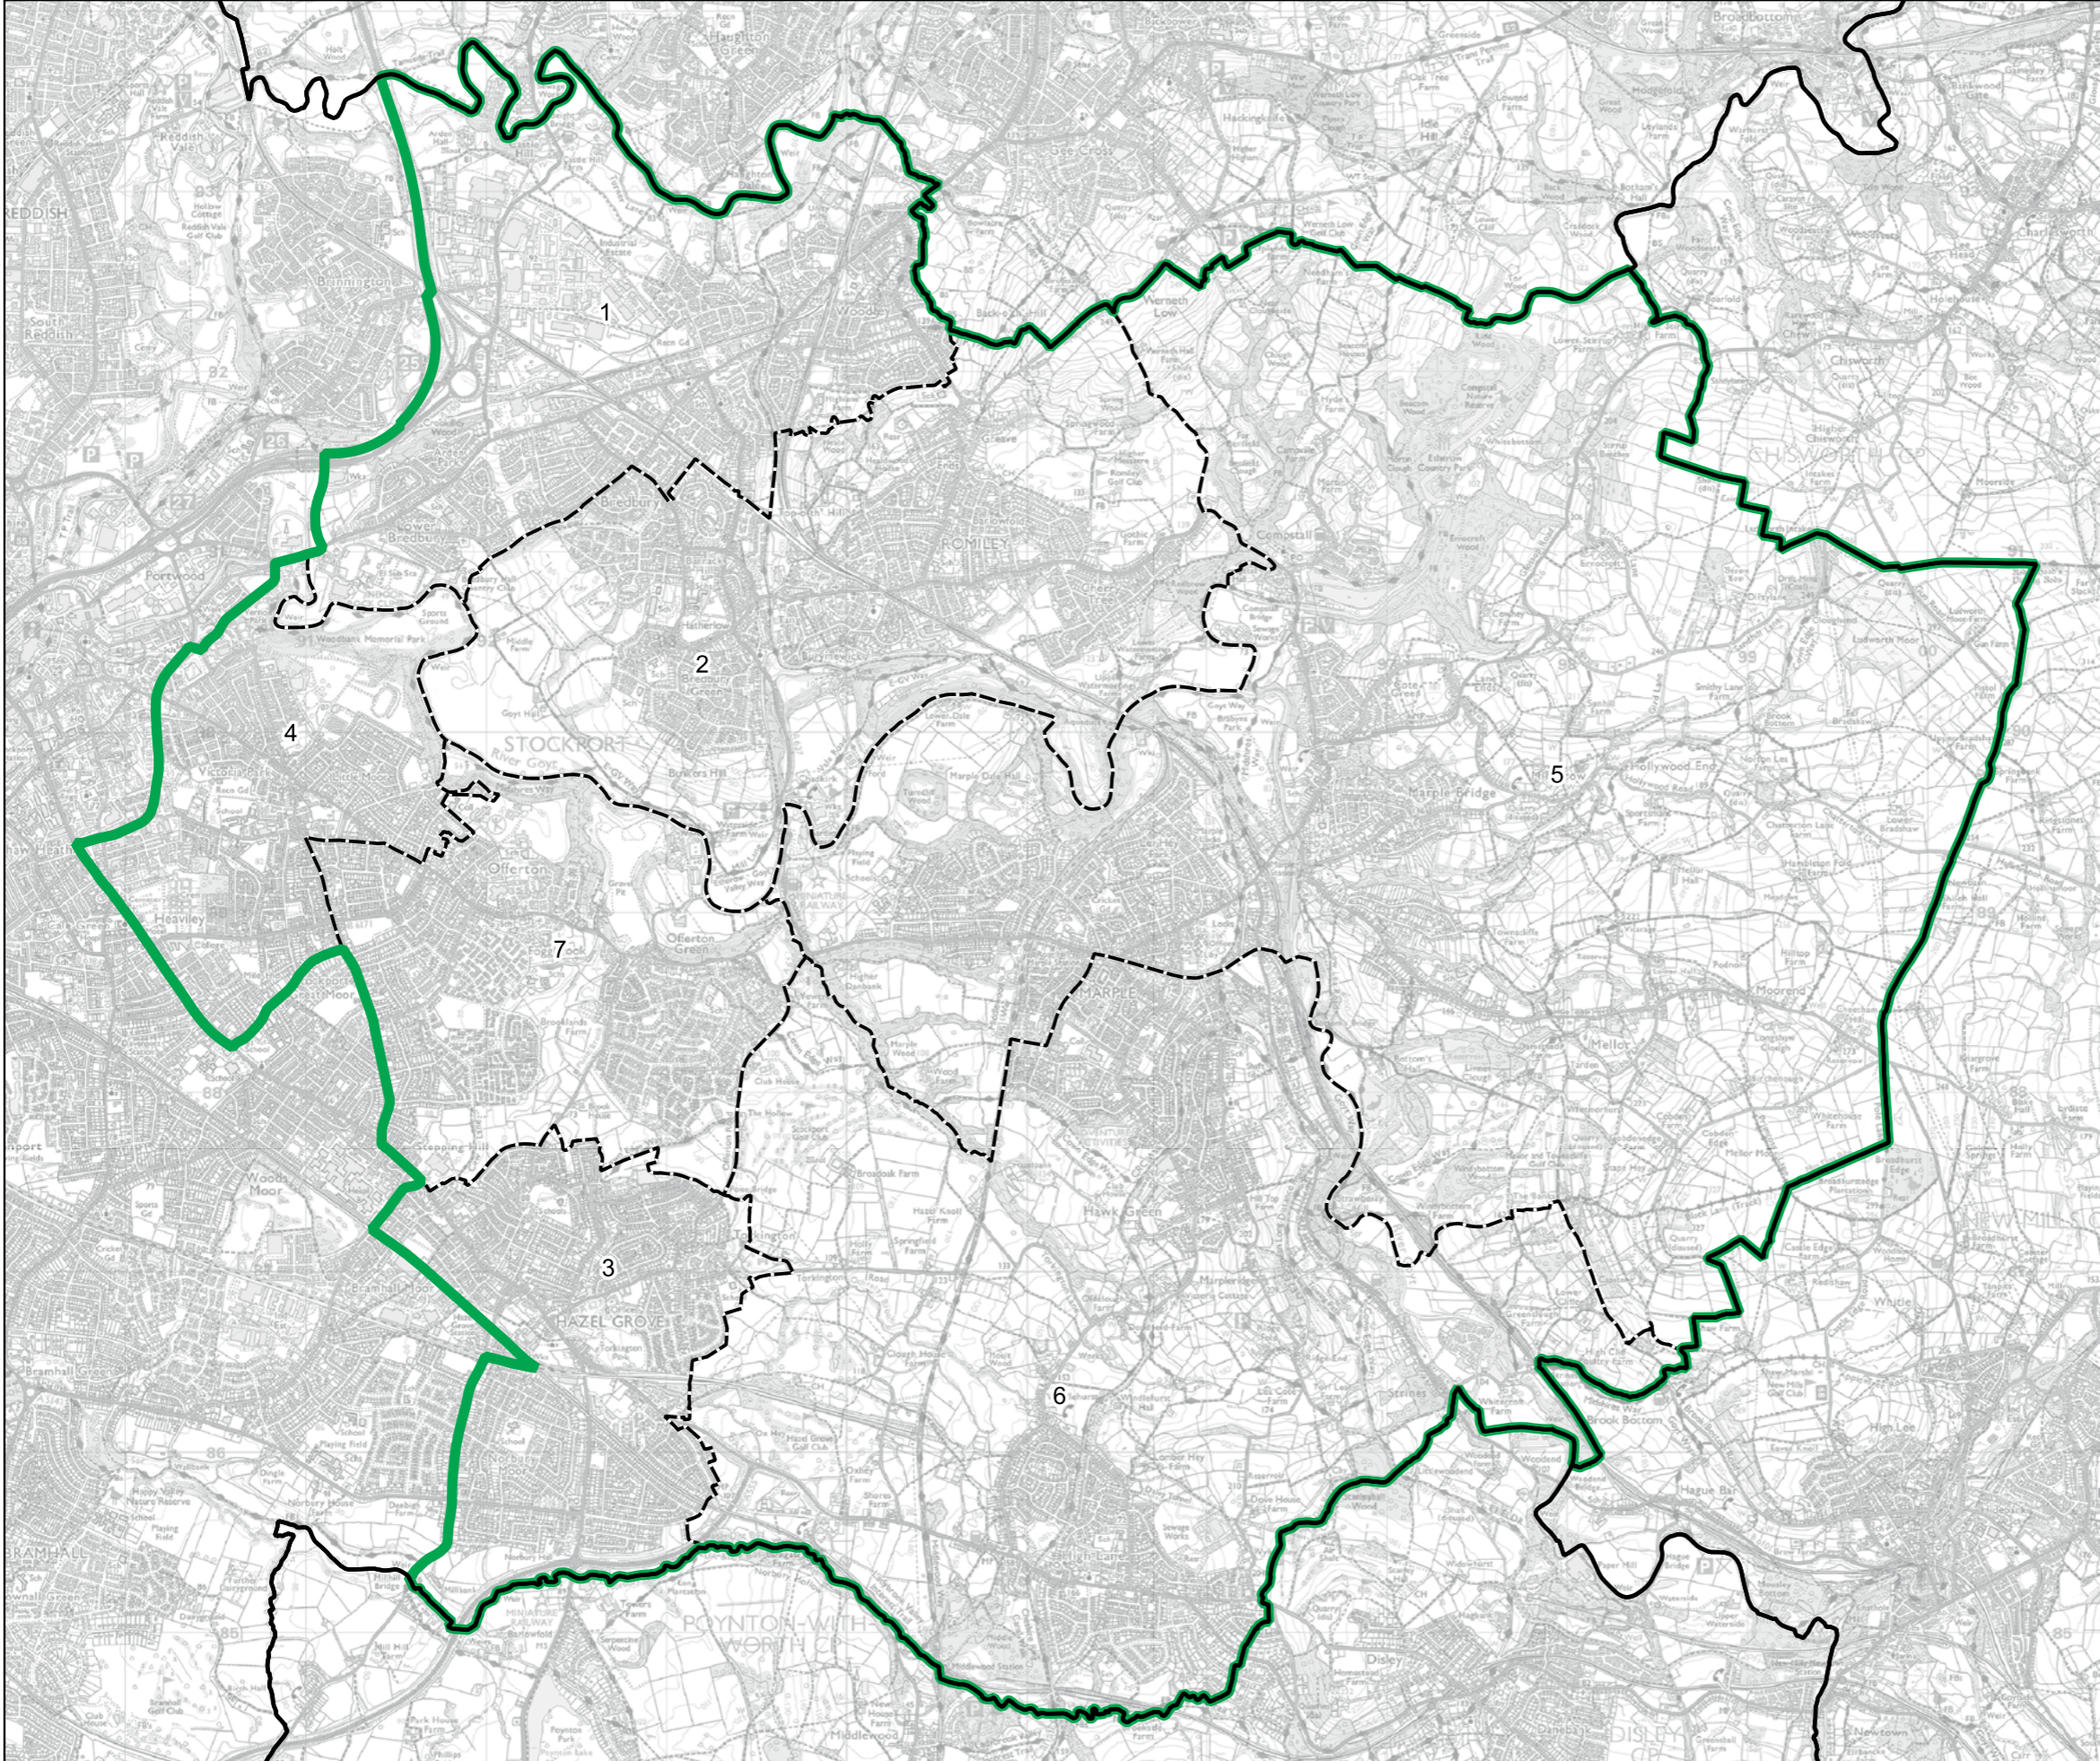

Wards:

- 1 Bredbury and Woodley
- 2 Bredbury Green and Romiley
- 3 Hazel Grove
- 4 Manor
- 5 Marple North
- 6 Marple South and High Lane
- 7 Offerton

- Constituency
- Local Authorities
- Wards

0 0.5 1 km

© Crown copyright and database rights 2023 OS 100018289. You are permitted to use this data solely to enable you to respond to, or interact with, the organisation that provided you with the data. You are not permitted to copy, sub-licence, distribute or sell any of this data to third parties in any form. Third party rights to enforce the terms of this licence shall be reserved to OS.

Hazel Grove County Constituency