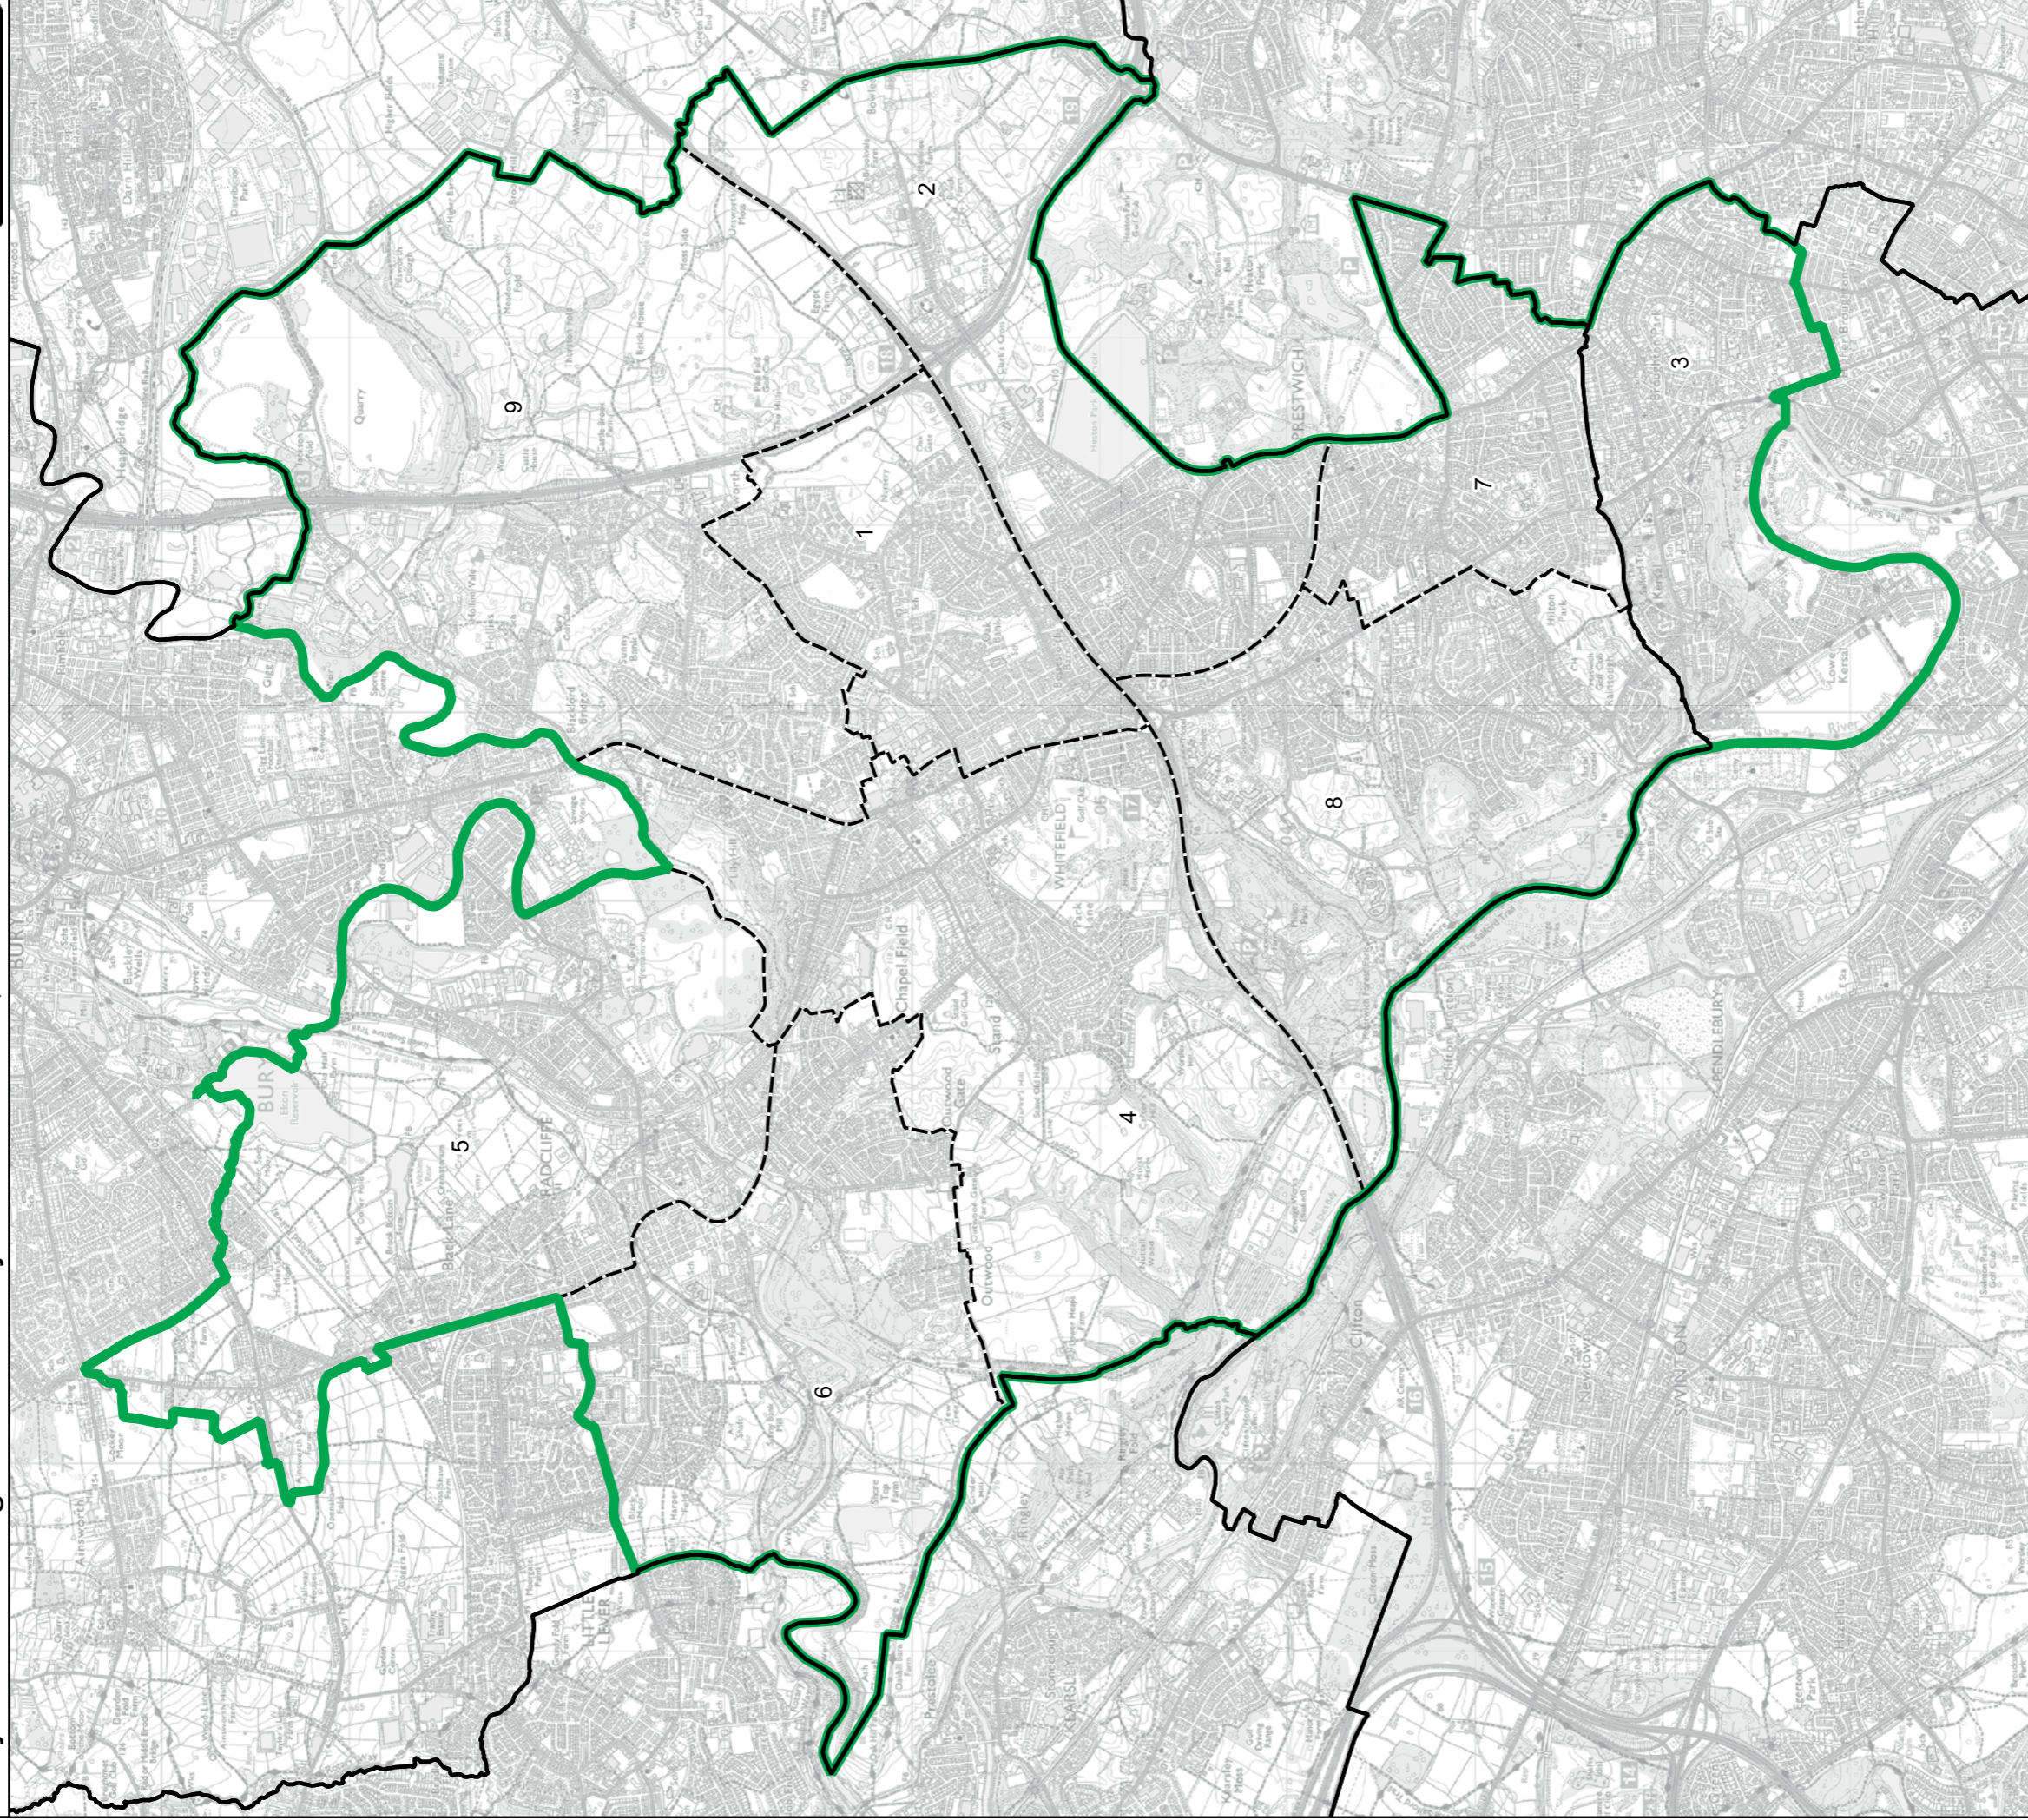

Boundary Commission for England - Final Recommendations for the North West Region
Bury South Borough Constituency - Electorate 74,598

1. **Wards:**
2. 1 Besses
   - 2 Holyrood
   - 3 Kersal & Broughton Park
   - 4 Pilkington Park
   - 5 Radcliffe East
   - 6 Radcliffe West
   - 7 Sedgley
   - 8 St. Mary's
   - 9 Unsworth

Constituency (Green outline)

Local Authorities (Black outline)

Wards (Dashed outline)

Scale: 0, 0.5, 1 km

North Arrow: N

© Crown copyright and database rights 2023 OS 100018269. You are permitted to use this data solely to enable you to respond to, or interact with, the organisation that provided you with the data. You are not permitted to copy, sub-licence, distribute or sell any of this data to third parties in any form. Third party rights to enforce the terms of this licence shall be reserved to OS.

Bury South Borough Constituency