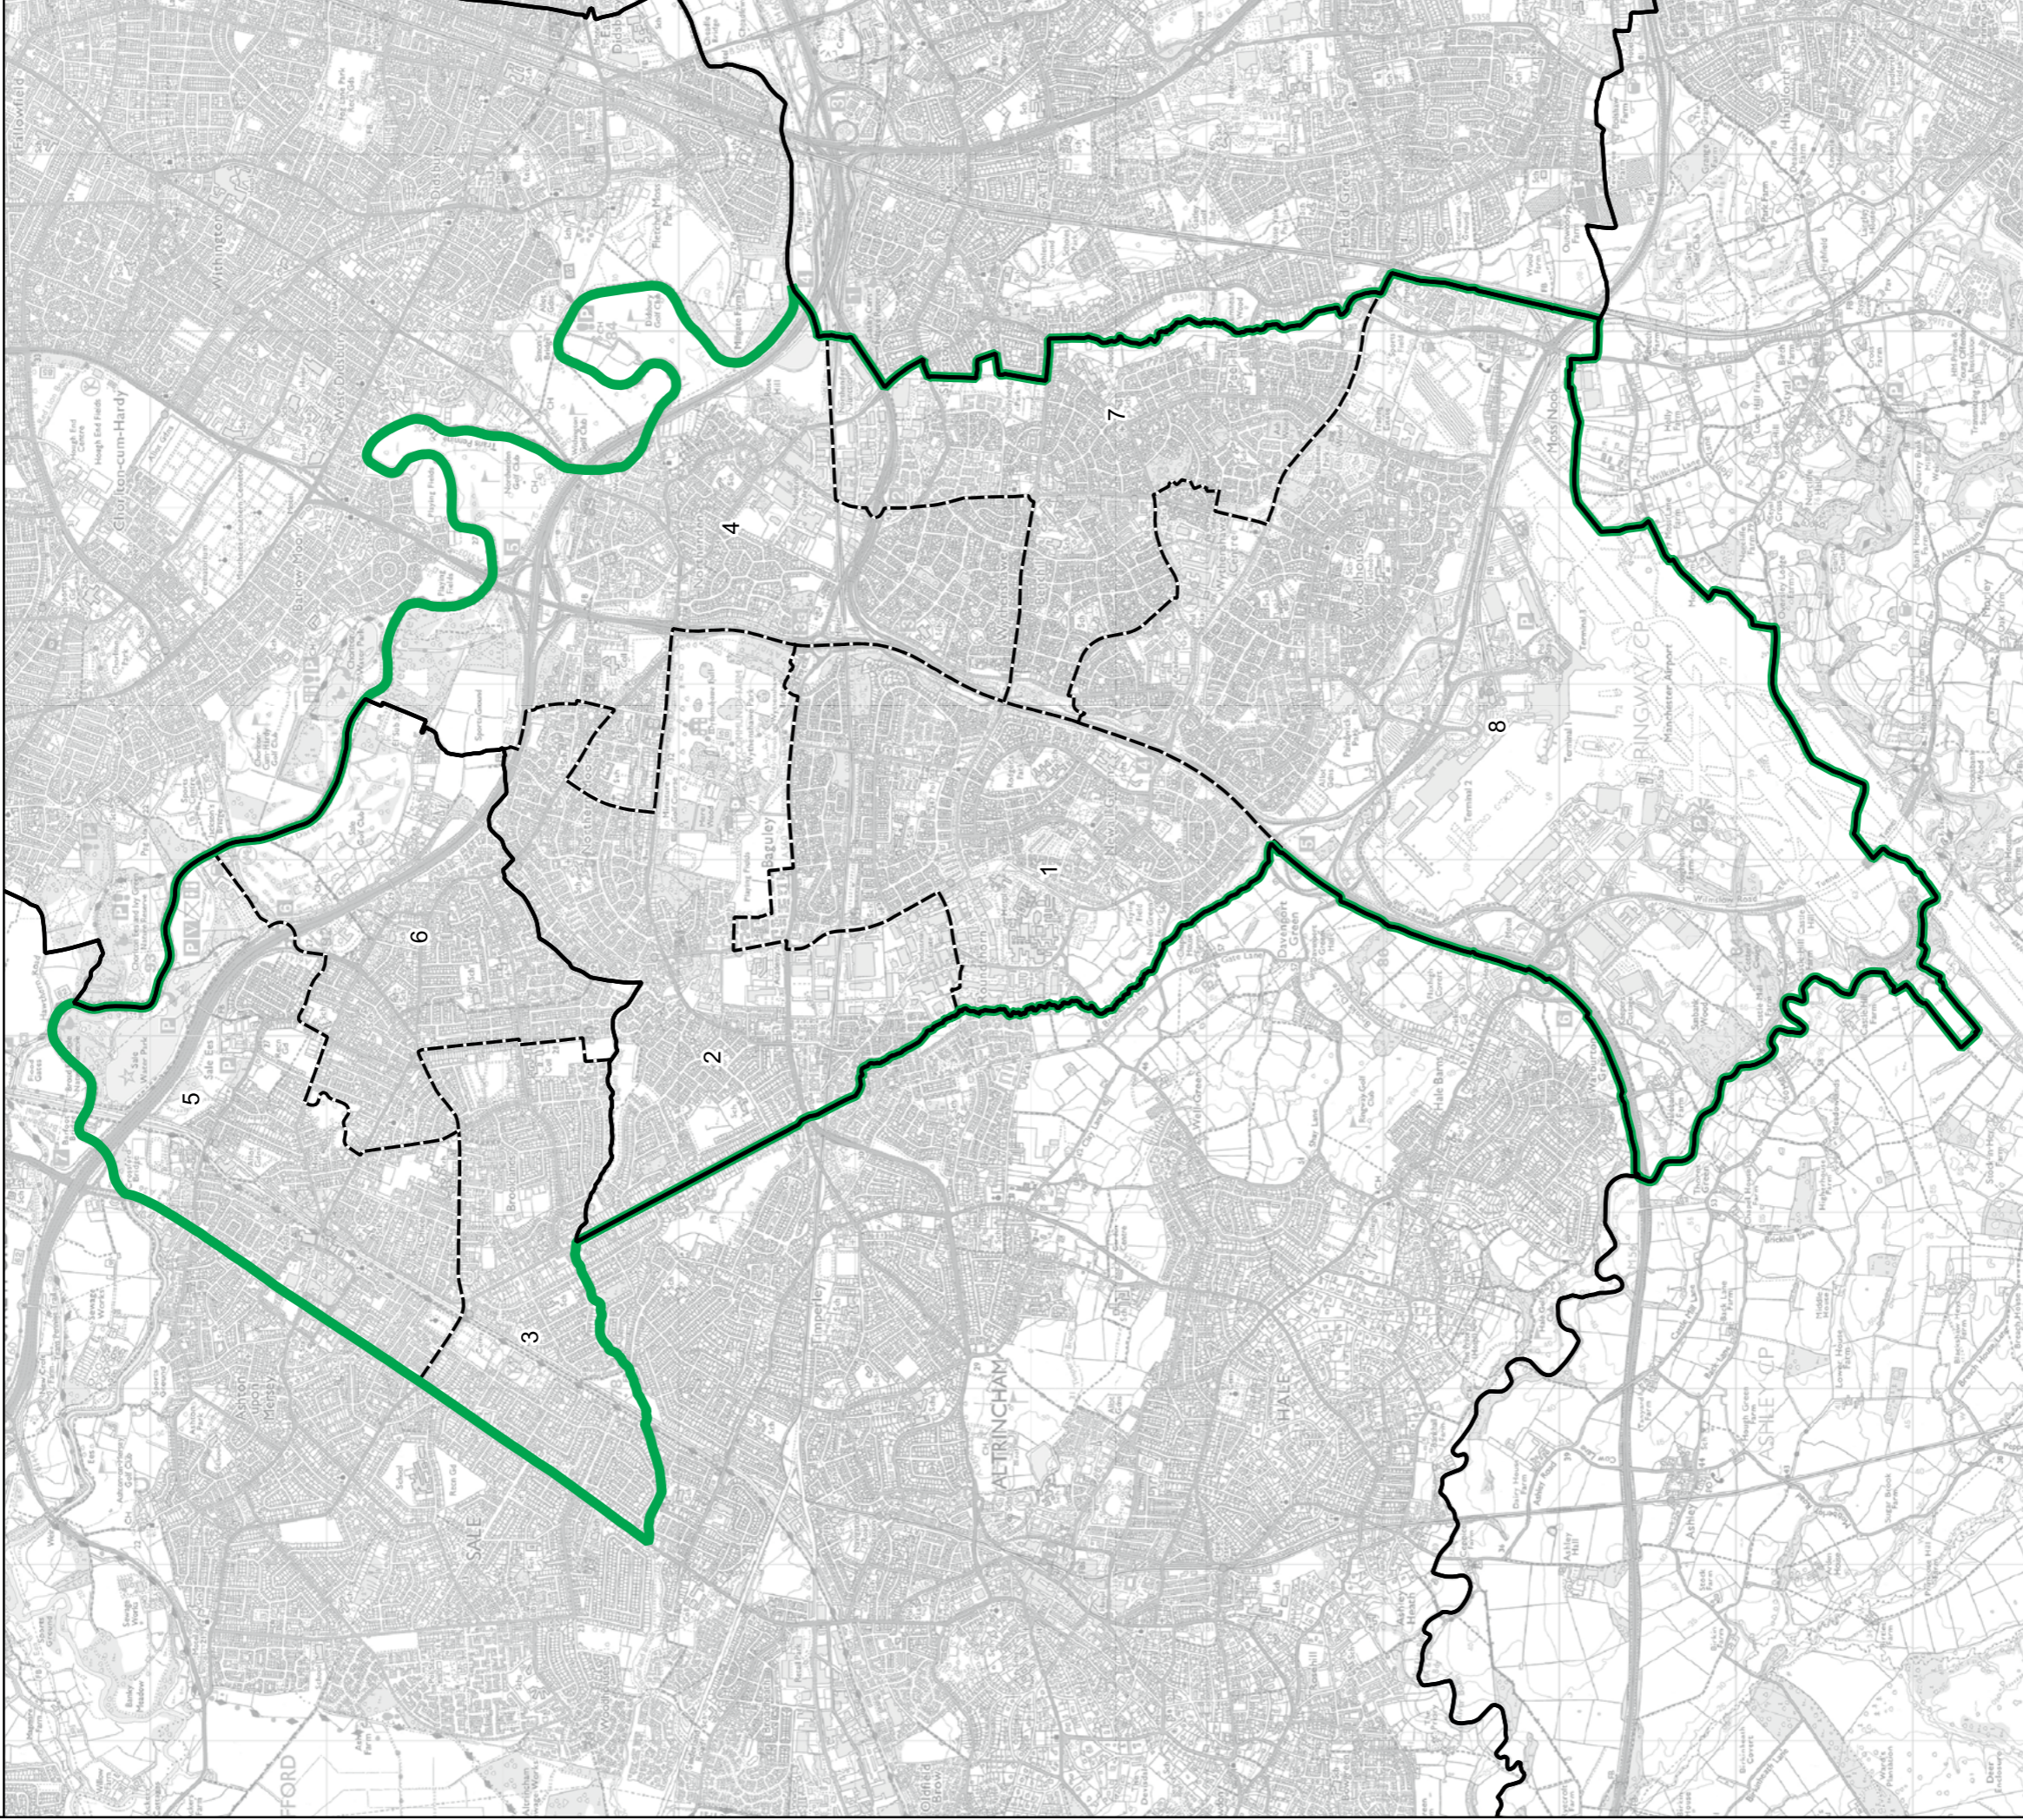

Boundary Commission for England - Final Recommendations for the North West Region
Wythenshawe and Sale East Borough Constituency - Electorate 76,971

Wards:

- 1 Baguley
- 2 Brooklands (Manchester)
- 3 Brooklands (Trafford)
- 4 Northenden
- 5 Priory
- 6 Sale Moor
- 7 Sharston
- 8 Woodhouse Park

- Constituency
- Local Authorities
- Wards

© Crown copyright and database rights 2023 OS 100018269. You are permitted to use this data solely to enable you to respond to, or interact with, the organisation that provided you with the data. You are not permitted to copy, sub-licence, distribute or sell any of this data to third parties in any form. Third party rights to enforce the terms of this licence shall be reserved to OS.