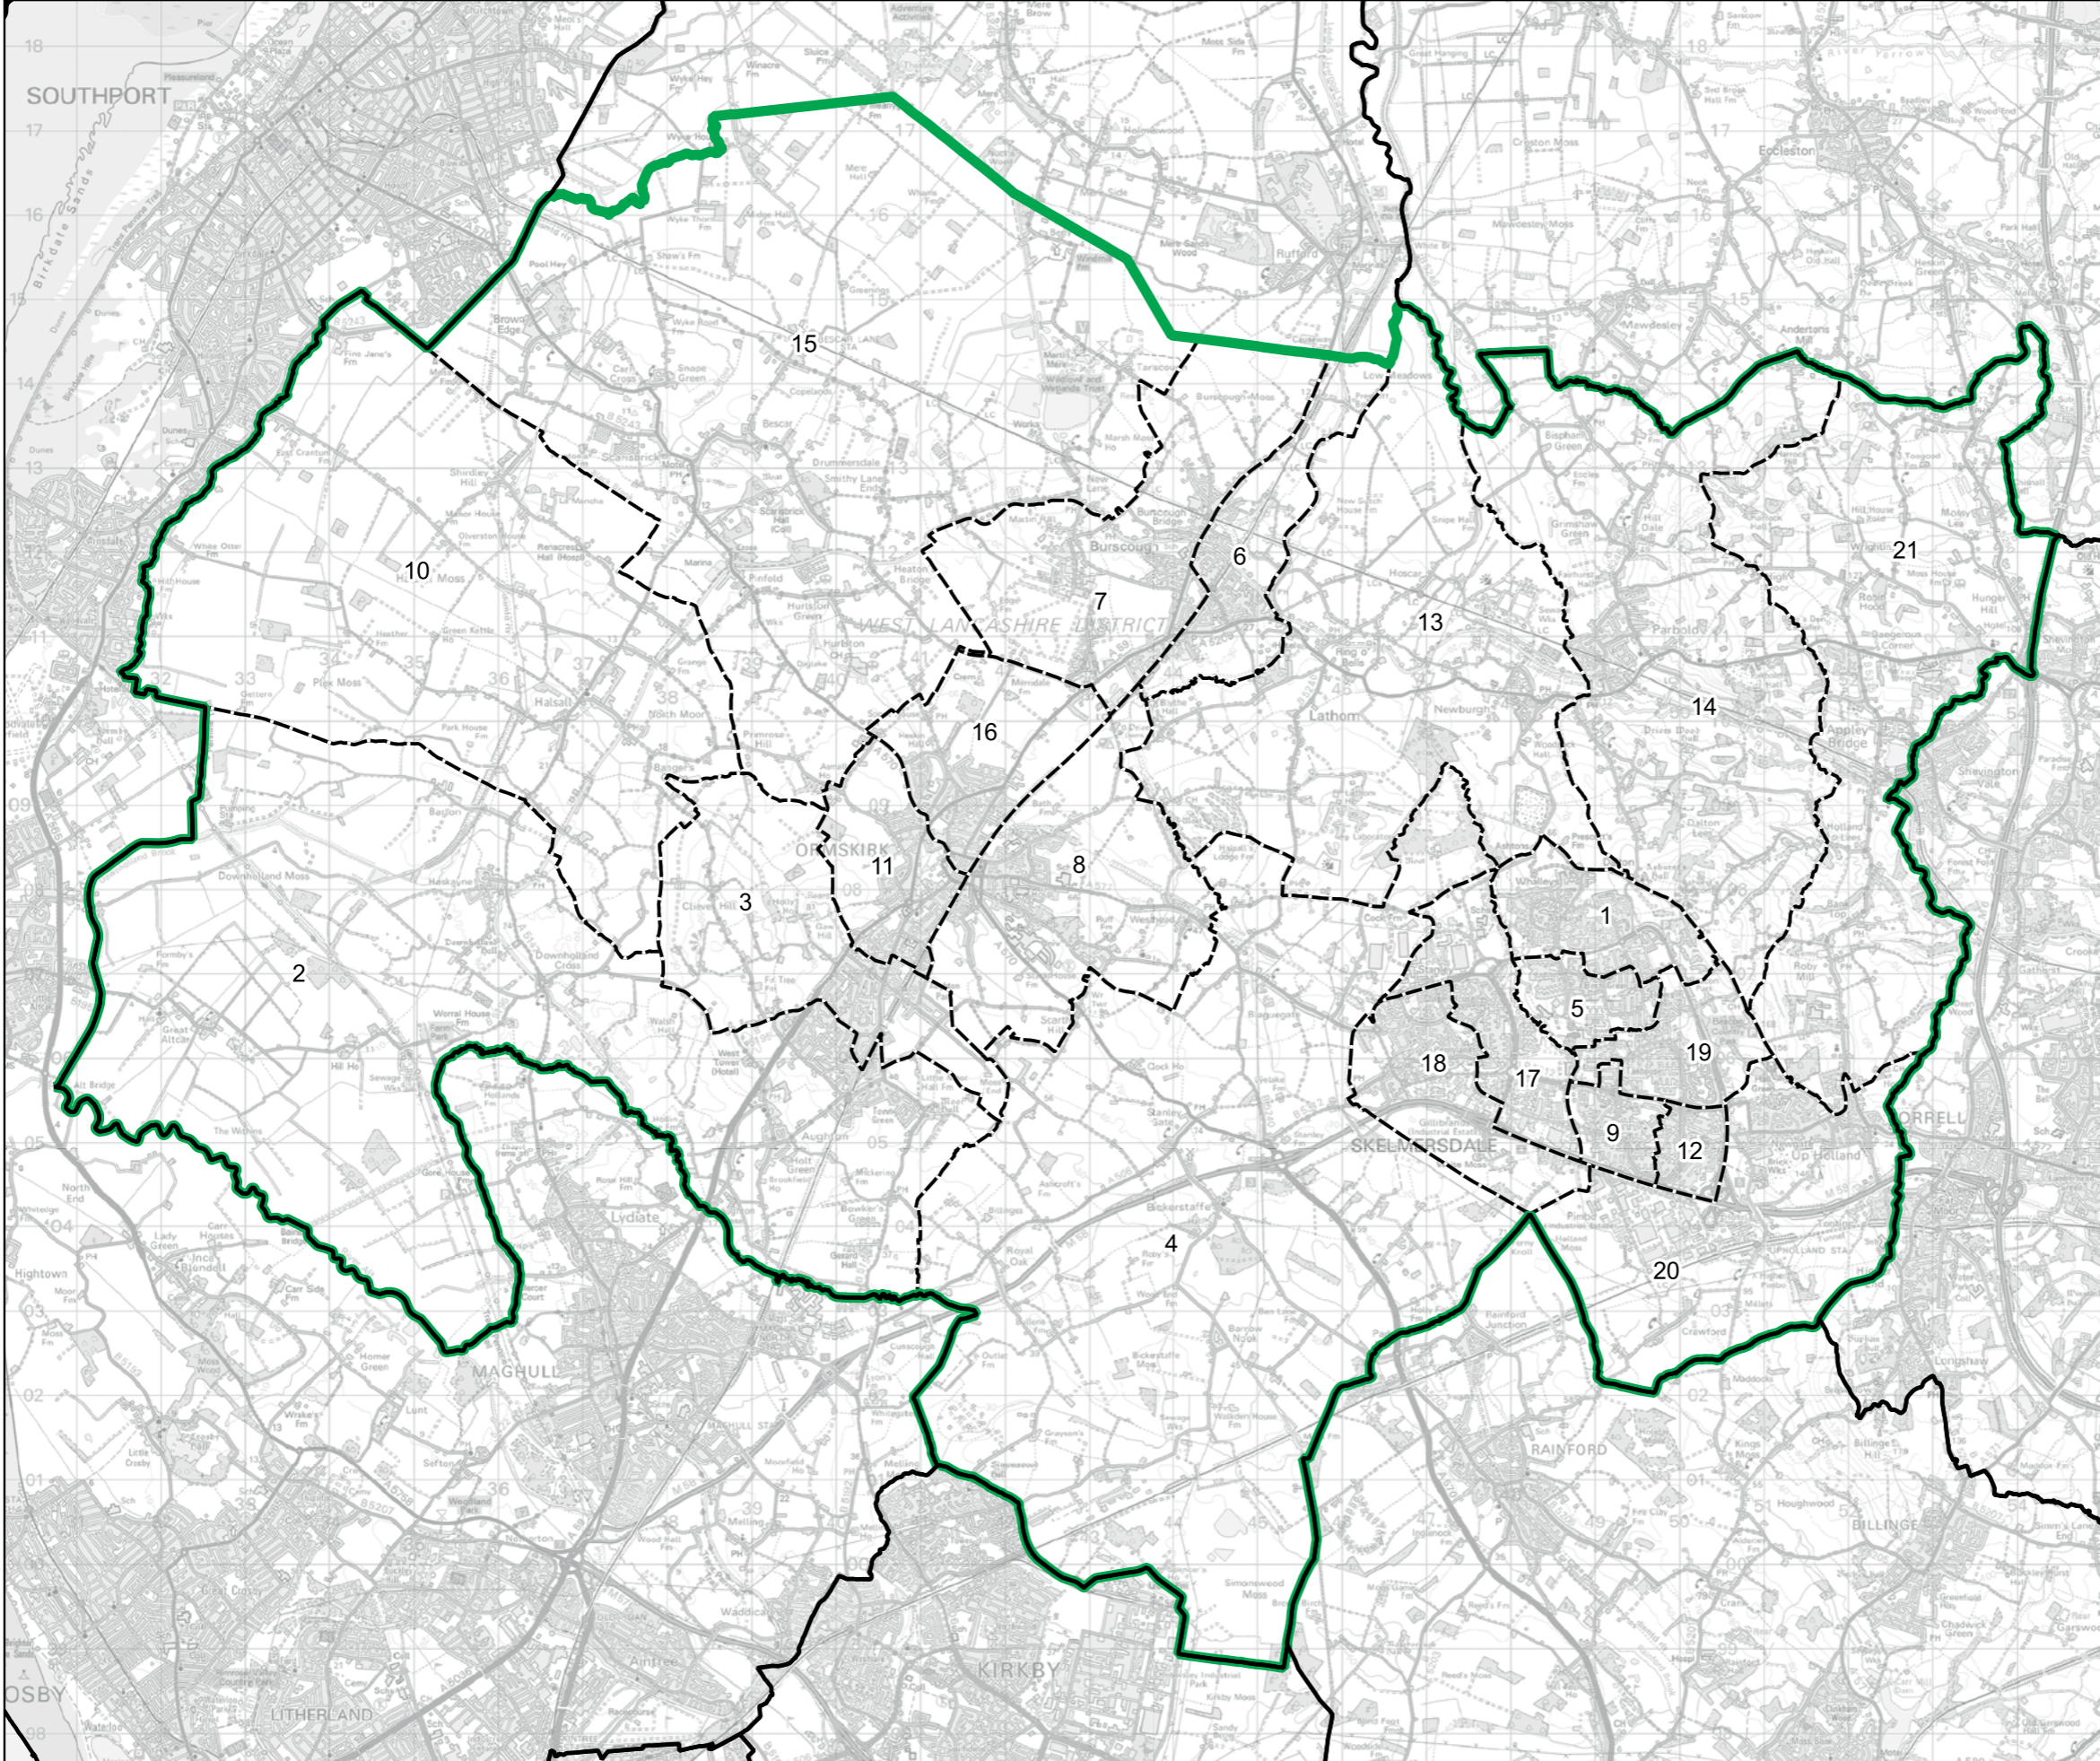

Wards:

- 1 Ashurst
- 2 Aughton and Downholland
- 3 Aughton Park
- 4 Bickerstaffe
- 5 Birch Green
- 6 Burscough East
- 7 Burscough West
- 8 Derby
- 9 Digmaor
- 10 Halsall
- 11 Knowsley
- 12 Moorside
- 13 Newburgh
- 14 Parbold
- 15 Scarisbrick
- 16 Scott
- 17 Skelmersdale North
- 18 Skelmersdale South
- 19 Tanhouse
- 20 Up Holland
- 21 Wrightington

- Constituency
- Local Authorities
- Wards

0 1 2 km

© Crown copyright and database rights 2023 OS 100018289. You are permitted to use this data solely to enable you to respond to, or interact with, the organisation that provided you with the data. You are not permitted to copy, sub-licence, distribute or sell any of this data to third parties in any form. Third party rights to enforce the terms of this licence shall be reserved to OS.

West Lancashire County Constituency