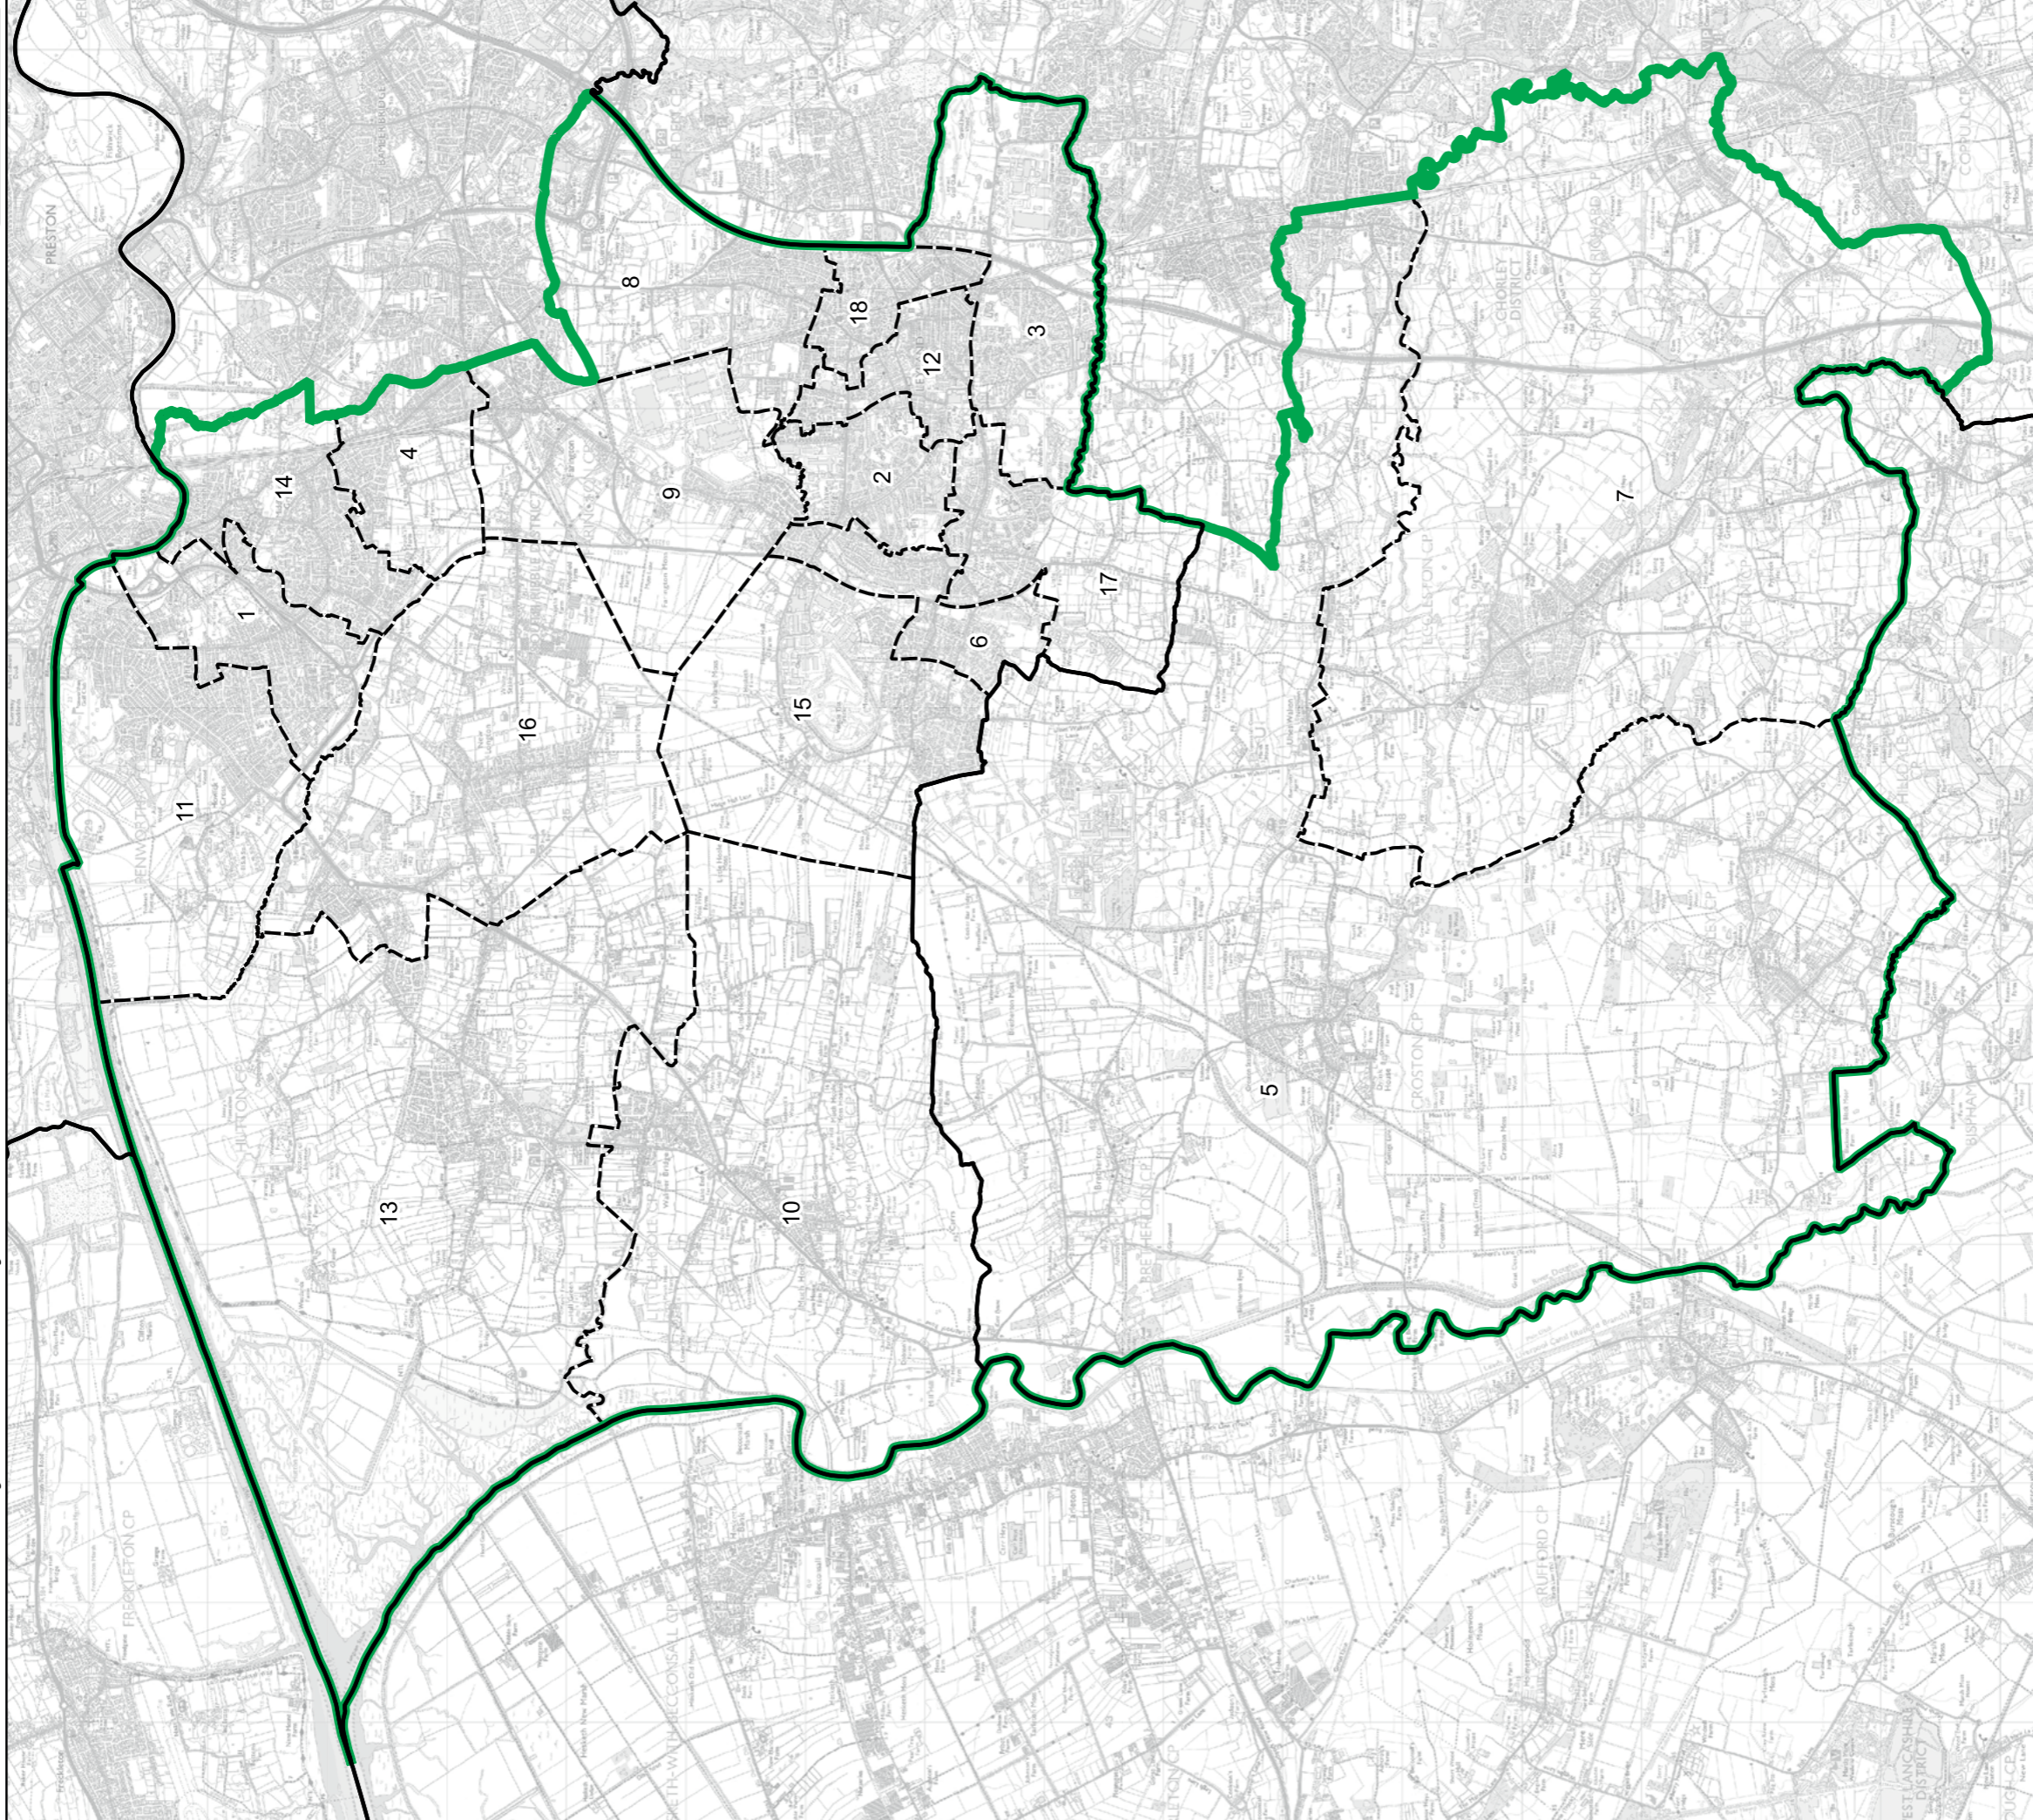

Boundary Commission for England - Final Recommendations for the North West Region
 South Ribble County Constituency - Electorate 72,029

Wards:

- | | | |
|-------------------------------------|--|------------------------------|
| 1 Broad Oak | 7 Eccleston, Heskin & Charnock Richard | 14 Middleforth |
| 2 Broadfield | 8 Farington East | 15 Moss Side |
| 3 Buckshaw & Worden | 9 Farington West | 16 New Longton & Hutton East |
| 4 Charnock | 10 Hoole | 17 Seven Stars |
| 5 Croston, Mawdesley & Euxton South | 11 Howick & Priory | 18 St. Ambrose |
| 6 Earnshaw Bridge | 12 Leyland Central | |
| | 13 Longton & Hutton West | |