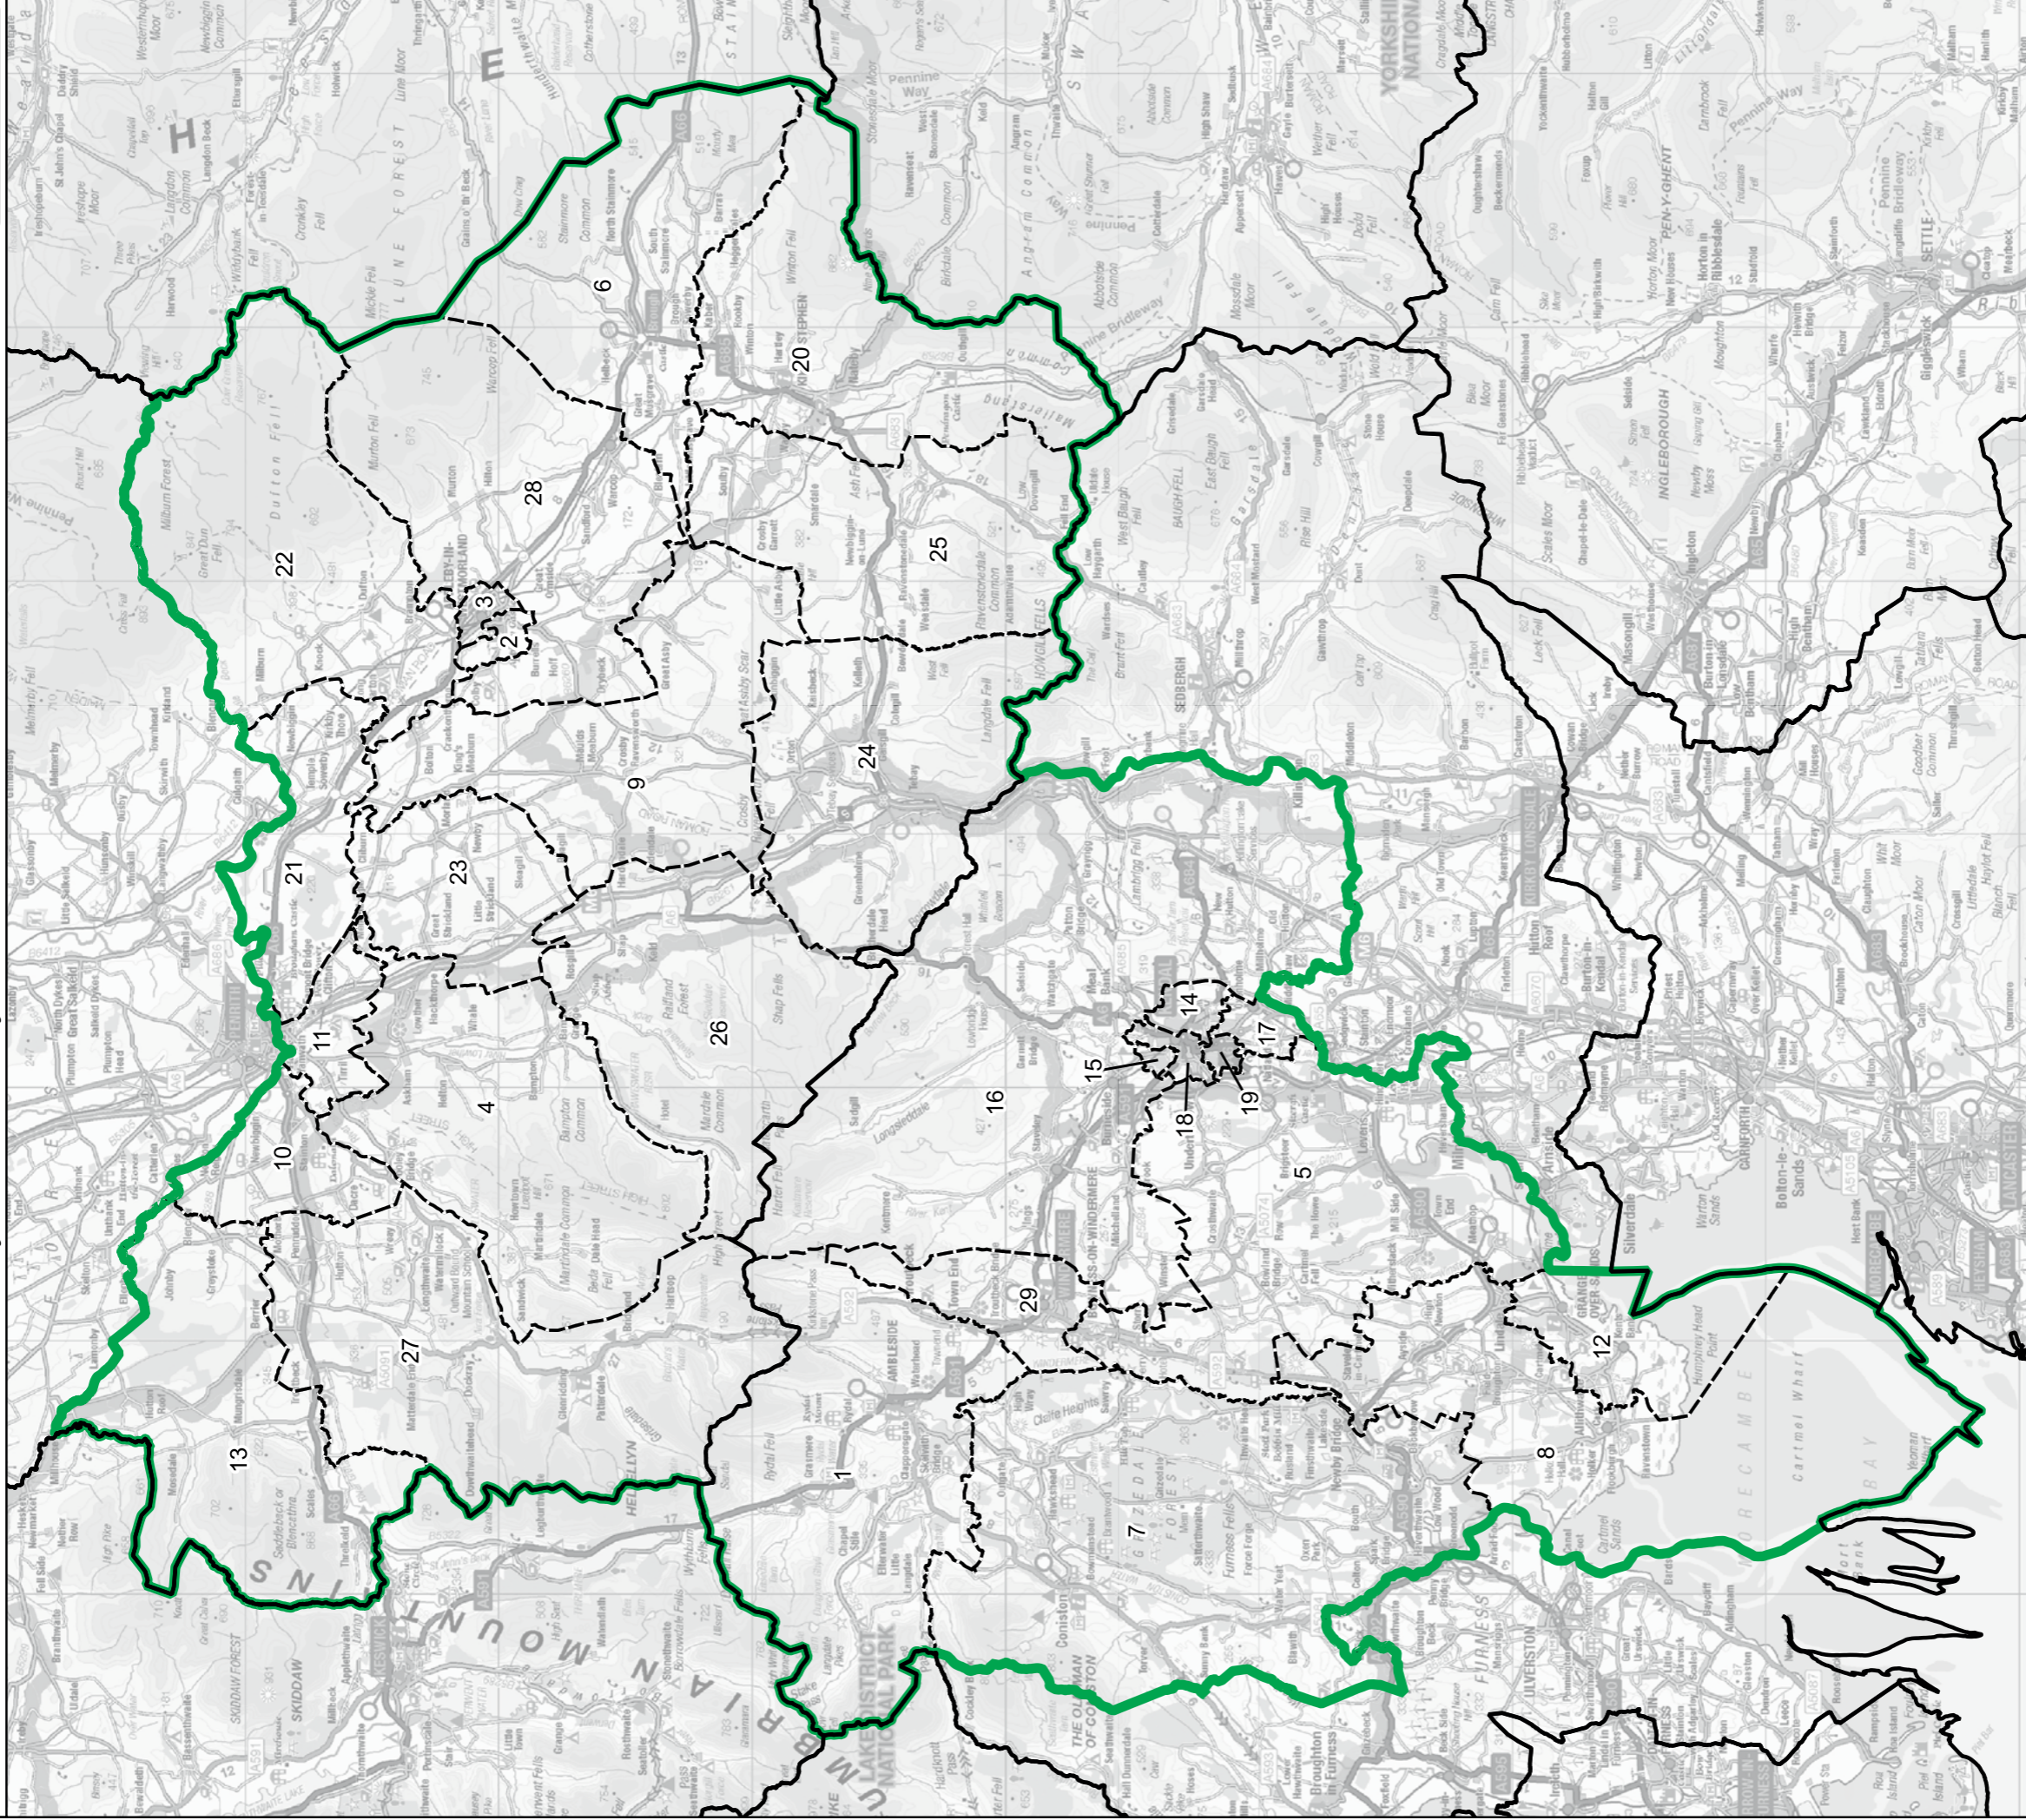

Boundary Commission for England - Final Recommendations for the North West Region
Westmorland and Lonsdale County Constituency - Electorate 72,322

Wards:

- 1 Ambleside & Grasmere
- 2 Appleby (Appleby)
- 3 Appleby (Bongate)
- 4 Askham
- 5 Bowness & Levens
- 6 Brough
- 7 Broughton & Coniston (Part)
- 8 Cartmel
- 9 Crosby Ravensworth
- 10 Dacre
- 11 Eamont
- 12 Grange
- 13 Greystoke
- 14 Kendal East
- 15 Kendal North
- 16 Kendal Rural
- 17 Kendal South & Natland
- 18 Kendal Town
- 19 Kendal West
- 20 Kirby Stephen
- 21 Kirby Thore
- 22 Long Marton
- 23 Morland
- 24 Orton with Tebay
- 25 Ravenstonedale
- 26 Shap
- 27 Ulswater
- 28 Warcop
- 29 Windermere

- Constituency
- Local Authorities
- Wards

© Crown copyright and database rights 2023 OS 100018289. You are permitted to use this data solely to enable you to respond to, or interact with, the organisation that provided you with the data. You are not permitted to copy, sub-licence, distribute or sell any of this data to third parties in any form. Third party rights to enforce the terms of this licence shall be reserved to OS.

Westmorland and Lonsdale County Constituency