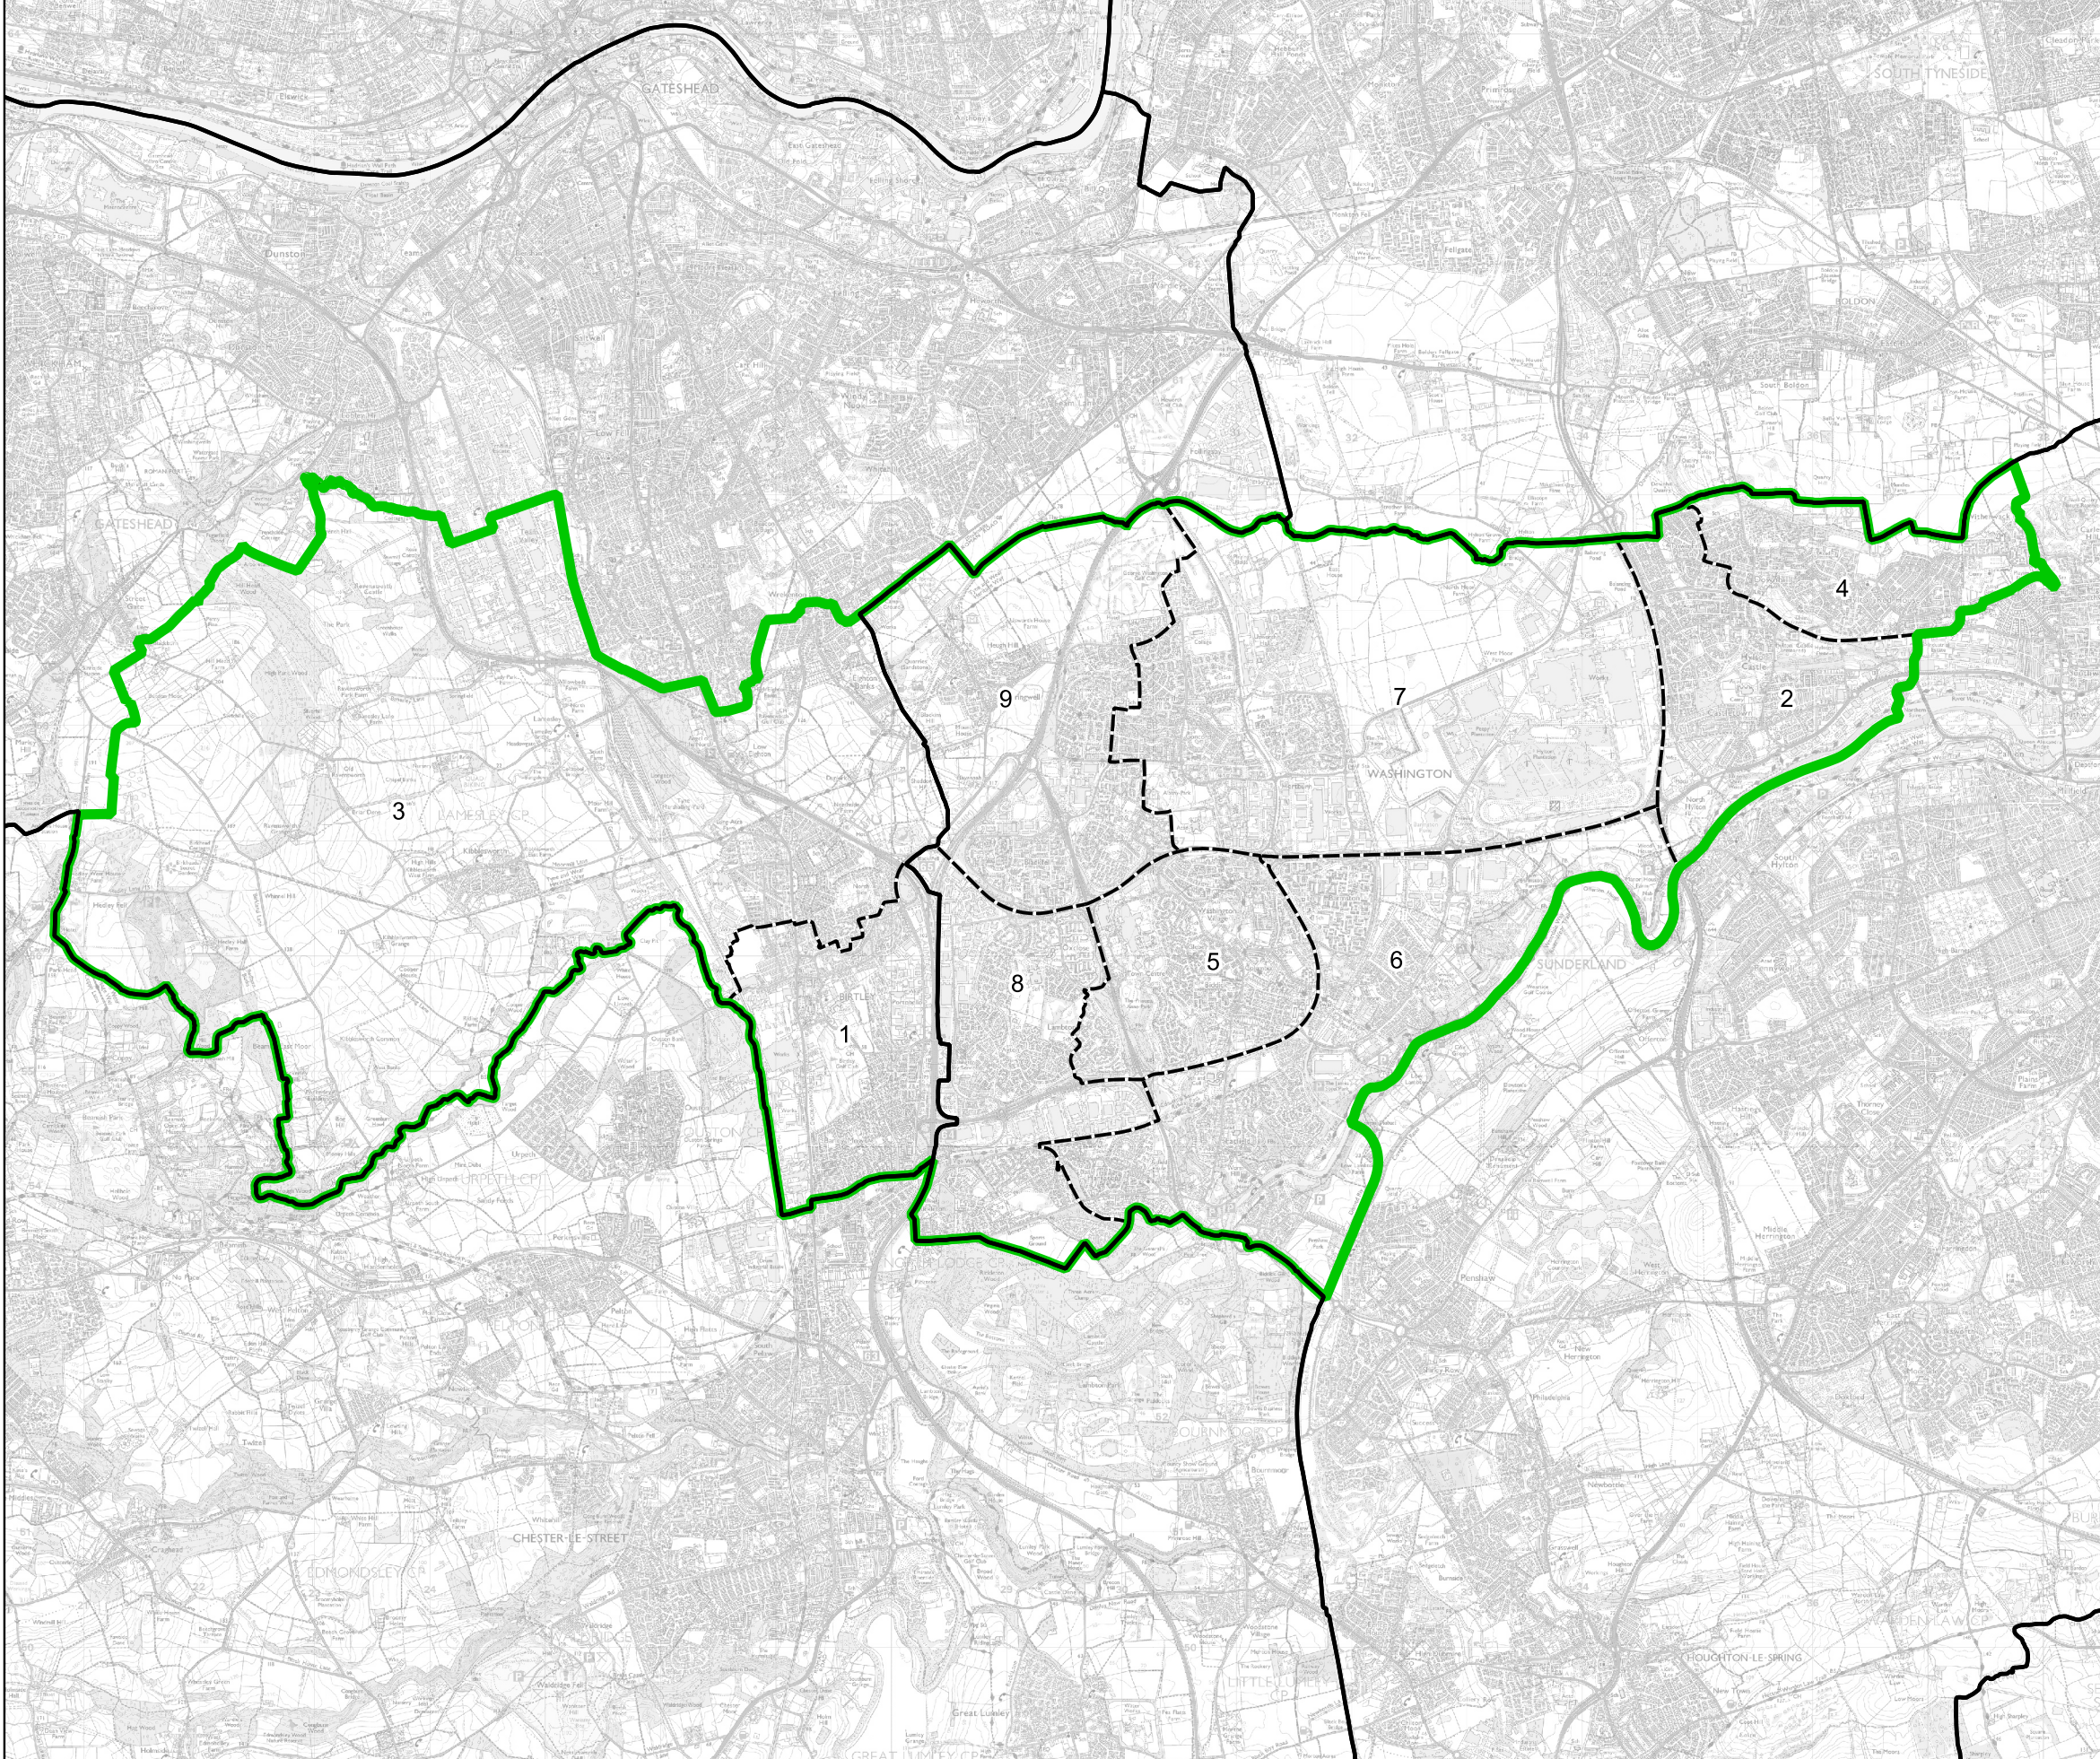

Boundary Commission for England - Final Recommendations for the North East Region

Washington and Gateshead South Borough Constituency - Electorate 71,775

Wards:

- 1 Birtley
- 2 Castle
- 3 Lamesley
- 4 Redhill
- 5 Washington Central
- 6 Washington East
- 7 Washington North
- 8 Washington South
- 9 Washington West

-  Constituency
-  Local Authorities
-  Wards

0 0.8 1.6 km

© Crown copyright and database rights 2023 OS 100018289. You are permitted to use this data solely to enable you to respond to, or interact with, the organisation that provided you with the data. You are not permitted to copy, sub-licence, distribute or sell any of this data to third parties in any form. Third party rights to enforce the terms of this licence shall be reserved to OS.

Washington and Gateshead South Borough Constituency