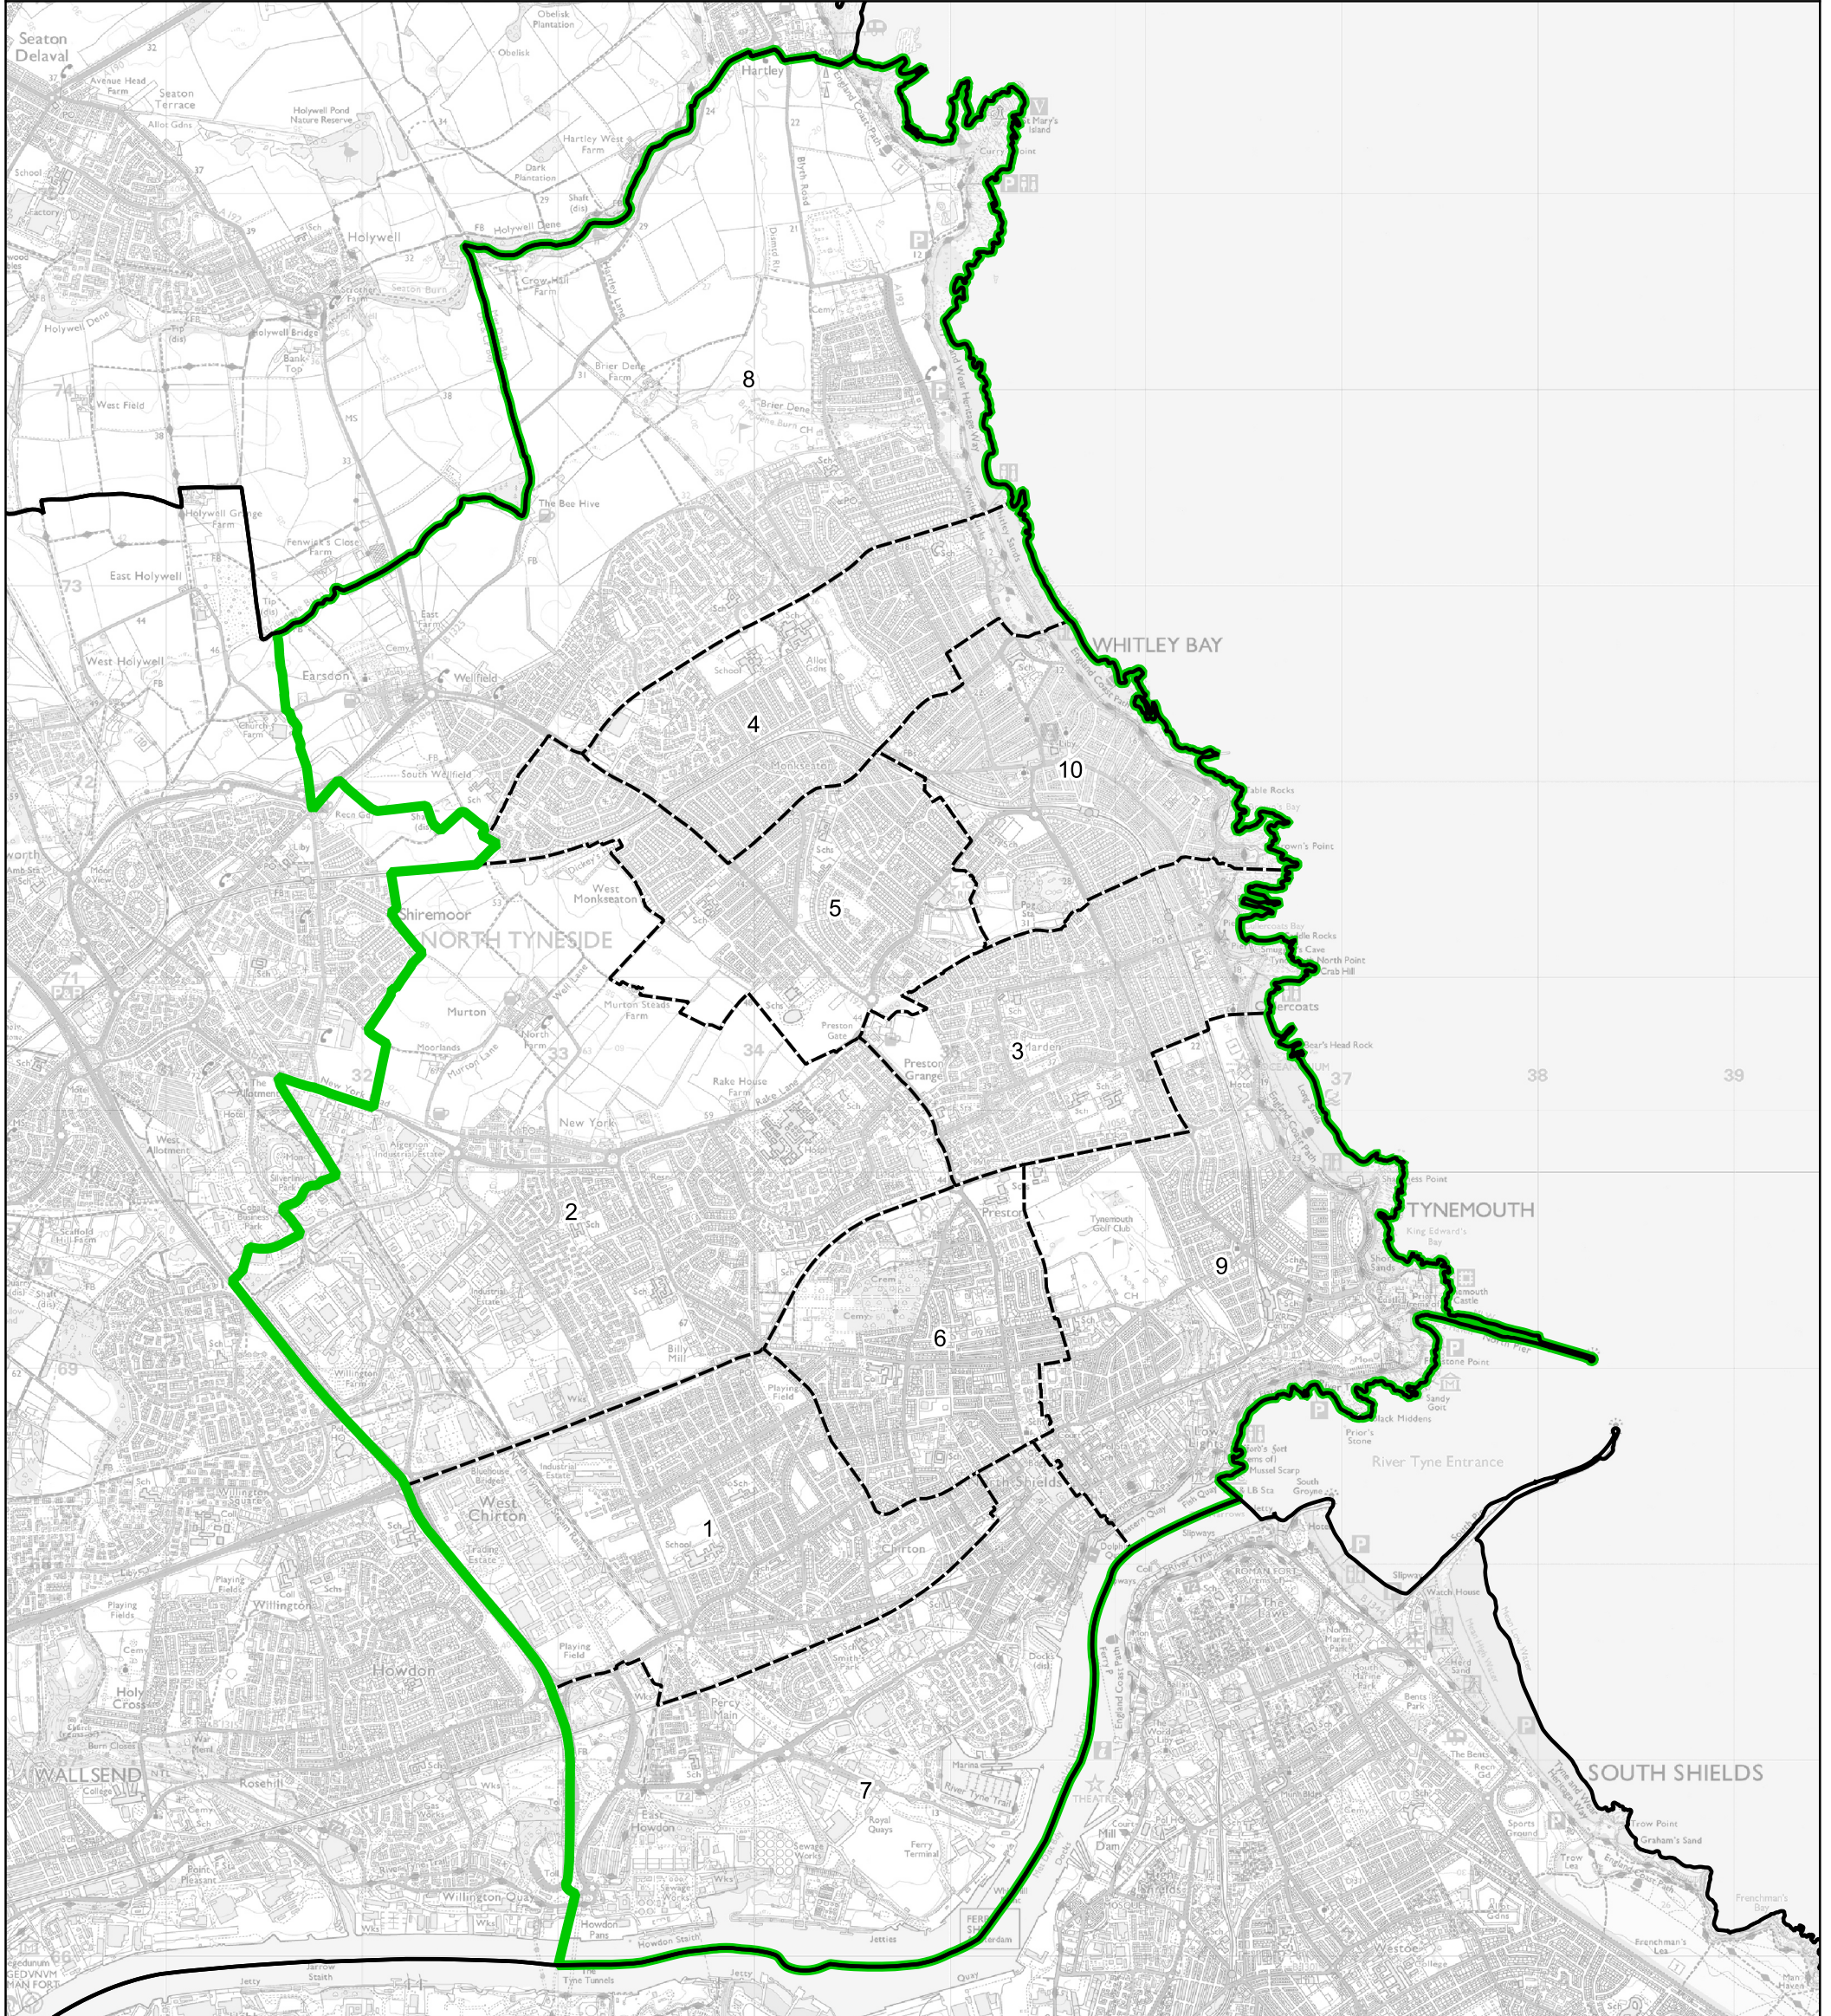

Boundary Commission for England - Final Recommendations for the North East Region
 Tynemouth Borough Constituency - Electorate 73,022

- Wards:**
- | | |
|--------------------|----------------|
| 1 Chirton | 9 Tynemouth |
| 2 Collingwood | 10 Whitley Bay |
| 3 Cullercoats | |
| 4 Monkseaton North | |
| 5 Monkseaton South | |
| 6 Preston | |
| 7 Riverside (Part) | |
| 8 St. Mary's | |

- Constituency
- Local Authorities
- Wards

© Crown copyright and database rights 2023 OS 100018289. You are permitted to use this data solely to enable you to respond to, or interact with, the organisation that provided you with the data. You are not permitted to copy, sub-licence, distribute or sell any of this data to third parties in any form. Third party rights to enforce the terms of this licence shall be reserved to OS.

Tynemouth Borough Constituency